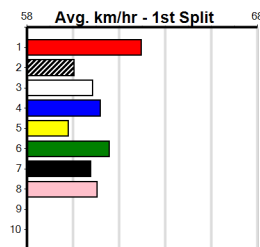

13 RACES TODAY

Distance: 400m, Race Type: Tier 3 - Maiden, Total Prizemoney: $1,530
1st: $1,000, 2nd: $320, 3rd: $160, 4th: $50

Watchdog Tips:

Bet:

Table with columns: Form Box, Wgt, Dist, Track, Date, Time, BON, Margin, 1st/2nd (Time), PIR, Checked, Comment, W/R, Split 1, S/P, Grade

MINH CINDY [M]
RBD Bitch Feb-23 Sire: OUT OF RANGE Dam: CHLOE LOUISE
Owner(s): T Bailey
Trainer: Jason Sharp (Lara)

Box History
Bx 1st 2nd 3rd 4th 5th 6th 7th 8th
Prize Best $1740.00
Starts 23.24(5)-5/11/24

SELL YOUR SOUL [M]
BD Dog Feb-23 Sire: HIGH EARNER Dam: DEVEL SIXTEEN
Owner(s): Vi Aiskar Hundar (SYN), A Lie, J Sharp
Trainer: Dylan Sharp (Lara)

Box History
Bx 1st 2nd 3rd 4th 5th 6th 7th 8th
Prize Best $815.00
Starts FSTD

LITERALLY [M]
BK Bitch Mar-21 Sire: DELIVER Dam: URANA VEE EIGHT
Owner(s): C Baker
Trainer: Colin Baker (Lara)

Box History
Bx 1st 2nd 3rd 4th 5th 6th 7th 8th
Prize Best $3780.00
Starts 23.01(4)-30/4/24

PAW KINSLEY [M]
WF Bitch Jan-23 Sire: YOZO BALE Dam: KNICKS BALE
Owner(s): B Wheeler
Trainer: Correy Grenfell (Anakie)

Box History
Bx 1st 2nd 3rd 4th 5th 6th 7th 8th
Prize Best $790.00
Starts 23.27(7)-21/10/24

WHISKY MACH [M]
BD Dog Feb-22 Sire: WHISKEY RIOT Dam: LONNIE MACH
Owner(s): C Baker
Trainer: Colin Baker (Lara)

Box History
Bx 1st 2nd 3rd 4th 5th 6th 7th 8th
Prize Best $0.00
Starts 23.99(4)-27/9/24

1

2

3

4

5