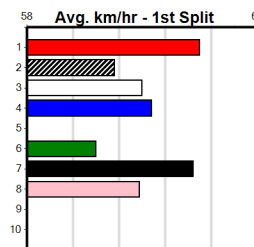

MILLERS MUZZLES

Distance: 400m, Race Type: Grade 5 T3, Total Prizemoney: $1,530
1st: $1,000, 2nd: $320, 3rd: $160, 4th: $50

Watchdog Tips: [ ] [ ] [ ] [ ] Bet: [ ]

Form Box Wgt Dist Track Date Time BON Margin 1st/2nd (Time) PIR Checked Comment WR Split 1 S/P Grade

HOLTORF BALE (NSW)[5]
BK Dog Nov-20 Sire: DYNA VILLA Dam: DYNA NINA
Owner(s): L Harris Trainer: Luke Harris (Devon Meadows)
Winning Distances: < 300m (5) 300 - 399m (8) 400 - 499m (7) 500 - 599m (0) 600 - 699m (0) > 700m (0)
Winning Weights: 30.9(1) 31.8(1) 32.1(2) 32.3(1) 32.6(5) 32.8(2) 32.9(3) 33.1(2) 33.2(1) 33.4(1) 33.5(1)
1st (5) 33.1 400 GEL R4 21-Oct-24 22.86 22.57 3.75L INTER STAR FIRE (23.11) M/21 . . . 8.42 $8.10 5
1st (2) 32.6 425 BEN R5 26-Oct-24 24.08 24.08 2.25L BLOCK A BABE (24.23) Q/111 . . SW . 6.58 $3.40 5
3rd (4) 33.1 400 WGL R4 29-Oct-24 22.98 22.29 2.50L TOMMY FROM MARS (22.82) M/34 . . . 8.44 $3.40 5NP
7th (7) 32.7 400 GEL R4 02-Nov-24 23.03 22.24 8.00L BLACKPOOL SLADE (22.47) M/77 . . W 8.67 $21.90 X45
6th (4) 33.0 400 WGL R3 12-Nov-24 23.19 22.37 7.50L ACACIA ROCKET (22.68) M/75 . . . 8.82 $21.10 5
5th (5) 33.0 400 GEL R5 15-Nov-24 23.04 22.35 10.00 YANGATA BALE (22.35) M/46 . . . 8.42 $31.10 5
7th (2) 33.0 425 BEN R4 22-Nov-24 24.58 23.58 5.50L MR. PRESIDENT (24.22) M/446 . . . 6.73 $4.00 5
8th (7) 32.9 400 GEL R4 28-Nov-24 23.73 22.55 12.00 TONIC'S GIRL (22.94) M/48 . . . 8.40 $7.30 5
Last 3 wins NOT included above
1st (6) 32.3 400 GEL R10 30-Jul-24 22.93 22.64 0.50L BIG PISTOL (22.96) M/11 . . SW . 8.42 $3.90 5
1st (8) 32.6 400 GEL R4 06-Sep-24 22.84 22.68 0.50L TOMIDA (22.87) M/11 . . SW . 8.43 $9.70 5
1st (4) 33.2 400 WGL R6 04-Oct-24 22.71 22.71 0.50L WANDANA LAD (22.74) M/11 . . SW . 8.25 $13.80 T3-5
Box History
Prize Best $39460.63
Starts 22.84(8)-6/9/24
Trk/Dts 91-20-7-10
APM 11-3-1-0 9255