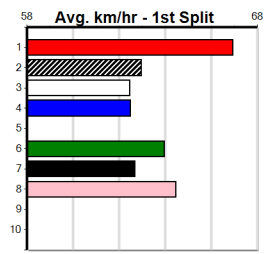

Geelong
13 (E1)
6:42PM
(VIC time)

GEELONG RACE 13

Distance: 400m, Race Type: Grade 5 T3, Total Prizemoney: $1,530
1st: $1,000, 2nd: $320, 3rd: $160, 4th: $50

Watchdog Tips: ☐ ☐ ☐ ☐ ☐

Bet:

Form Box	Wgt	Dist	Track	Date	Time	BON	Margin	1st/2nd (Time)	PIR	Checked	Comment	WR	Split 1	S/P	Grade

1

SNOWY'S SISTER [5]

BK Bitch Mar-20 Sire: MEPUNGA BLAZER Dam: UNMID BALE
Owner(s): P Karalekas
Trainer: Tracey Deglaitis (Moolap)

Winning Distances: < 300m (0) 300 - 399m (6) 400 - 499m (9) 500 - 599m (0) 600 - 699m (0) > 700m (0)

Winning Weights: 30.3(1) 30.7(1) 30.8(2) 31.3(2) 31.4(1) 31.5(1) 31.6(2) 31.7(2) 31.9(2) 32.3(1)

Box	1st	2nd	3rd	4th	5th	6th	7th	8th
1	2	3	2	2			1	1
2	3	4	1	2	3	3		2
3	4	1					3	3
4			4	2		1	1	
5	2	4	3			1	1	1
6		3	1			1	3	
7		2	1	3	1		2	3
8	4	1	2		2	2	2	1

Prize Best Starts Trk/Dts APM: $71005.00, 22.34(3)-17/12/21, 97-15-17-12, 51-7-9-7, 2651

2

SALMON SPRAY [5]

BK Bitch Mar-22 Sire: ASTON DUKE Dam: STARLIGHT JILL
Owner(s): A Mooney
Trainer: Andrew Mooney (Amherst)

Winning Distances: < 300m (0) 300 - 399m (3) 400 - 499m (0) 500 - 599m (0) 600 - 699m (0) > 700m (0)

Winning Weights: 27.5(2) 27.8(1)

Box	1st	2nd	3rd	4th	5th	6th	7th	8th
1	1	2			1	2		
2				2	2	1		
3				1				2
4	1	1			1			2
5		2		1				
6			2			1		
7			2	1			1	
8	1				1	1		

Prize Best Starts Trk/Dts APM: $5590.00, 23.06(5)-27/8/24, 33-3-5-4, 3-0-1-2, 3014

3

SOLAR TOBY [5]

BKW Dog May-20 Sire: MY REDEEMER Dam: SOLAR ON
Owner(s): C Baker
Trainer: Colin Baker (Lara) ENG GEL 2024-11-30

Winning Distances: < 300m (0) 300 - 399m (0) 400 - 499m (7) 500 - 599m (0) 600 - 699m (0) > 700m (0)

Winning Weights: 32.6(1) 33.2(1) 33.3(1) 33.7(1) 33.8(2) 35.7(1)

Box	1st	2nd	3rd	4th	5th	6th	7th	8th
1	1	2	2	3	2	4	4	
2	1	3	4	2	2	1		2
3	1	2	2	4			2	1
4	1	1	1	2	2	2	1	1
5	1	1	4	1	3		4	2
6		2	1	3	4	3	2	
7	2	1	1	5	2	5	2	1
8				3	1			1

Prize Best Starts Trk/Dts APM: $22395.00, 22.95(6)-7/6/24, 113-7-12-15, 16-1-2-3, 2642

4

NEENA BALE (NSW)[5]

BK Bitch May-21 Sire: DYNA VILLA Dam: JACLYN BALE
Owner(s): L Harris
Trainer: Luke Harris (Devon Meadows) ENG GEL 2024-11-30

Winning Distances: < 300m (0) 300 - 399m (3) 400 - 499m (1) 500 - 599m (0) 600 - 699m (0) > 700m (0)

Winning Weights: 23.2(1) 24.5(1) 24.9(1) 25.2(1)

Box	1st	2nd	3rd	4th	5th	6th	7th	8th
1	1	1	2	1	2			
2	1	2	1	1	1	2		
3	1			2	2	1	2	
4		2	1	2	2	1	1	1
5	1	1	2		1			
6	1	3	3				2	1
7		2	1	2				2
8				4	1			

Prize Best Starts Trk/Dts APM: $11450.00, 22.73(7)-28/5/24, 62-4-11-10, 7-0-1-1, 1909

5

*** VACANT BOX ***

Sire: Dam: Trainer:

Owner(s):
Winning Distances: < 300m (0) 300 - 399m (0) 400 - 499m (0) 500 - 599m (0) 600 - 699m (0) > 700m (0)
Winning Weights:

Box History