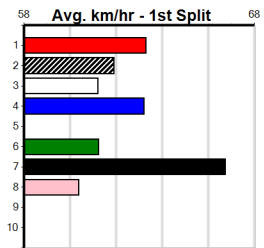

MELBOURNE CONTAINER PARK

Distance: 460m, Race Type: Tier 3 - Grade 7, Total Prizemoney: $1,530
1st: $1,000, 2nd: $320, 3rd: $160, 4th: $50

Watchdog Tips:

Input fields for Watchdog Tips

Bet:

Input field for Bet

RUSTY RANCHER [7]
BK Bitch May-22 Sire: MY REDEEMER Dam: LADY EMERALD
Owner(s): C Baker
Trainer: Colin Baker (Lara)
Box History table and Prizemoney details

MINH BRONCO (NSW)[7]
BK Dog Nov-22 Sire: FLYING RICCIARDO Dam: HOT CHOCOLATE
Owner(s): T Bailey
Trainer: Jason Sharp (Lara)
Box History table and Prizemoney details

FORWARD STEP [7]
BK Dog Dec-20 Sire: SENNACHIE Dam: WHAT FEELING
Owner(s): UGLIETTA (SYN), J Uglietta, M Uglietta
Trainer: Joe Uglietta (Yan Yean)
Box History table and Prizemoney details

READY TO STAGGER [7]
BD Bitch May-22 Sire: WHISKEY RIOT Dam: DEADLY BASILISA
Owner(s): Reynolds Cram (SYN), C Reynolds, B Cram
Trainer: Chris Reynolds (Little River)
Box History table and Prizemoney details

*** VACANT BOX ***
Sire: Dam:
Trainer:
Box History