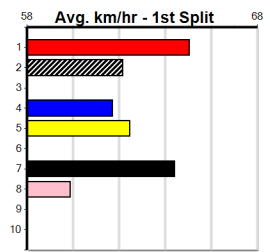

Geelong
10
5:44PM
(VIC time)

SPORTSBET SET A DEPOSIT LIMIT

Distance: 460m, Race Type: Tier 3 - Grade 6, Total Prizemoney: $1,530
1st: $1,000, 2nd: $320, 3rd: $160, 4th: $50

Watchdog Tips: ☐ ☐ ☐ ☐ ☐ ☐

Bet:

1

HOOKED ON YUKI [6]
W Bitch Mar-23 Sire: HOOKED ON SCOTCH Dam: CHUN LI
Owner(s): Vi Alskar Hundar (SYN), A Lie, J Sharp
Winning Distances: < 300m (0) 300 - 399m (1) 400 - 499m (1) 500 - 599m (0) 600 - 699m (0) > 700m (0)
Winning Weights: 26.1(1) 26.3(1)

2nd	3rd	4th	5th	6th	7th	8th
(5) 26.1 400 GEL R1 18-Oct-24 23.09 22.40 3.25L SUMO SMASH (22.87) M/22 . . . . . 8.61 $10.50 M	(2) 26.1 390 BAL R2 24-Oct-24 22.43 22.08 6.00L SUPER CETANE (22.85) Q/11 . . . . . 8.38 $3.40 M	(7) 26.1 400 GEL R3 01-Nov-24 23.90 22.44 13.00 DIABLO SIXTEEN (23.03) M/67 . . . . . 8.87 $30.00 X67	(4) 26.4 400 GEL R10 08-Nov-24 23.70 22.39 14.00 NEW LINE (22.77) M/56 . . . . . 8.74 $9.80 X67	(1) 26.5 390 WBL R3 14-Nov-24 23.40 22.00 16.00 MAYBE RAIN (22.33) M/36 . . . . . 8.76 $3.60 X67	(6) 26.2 390 WBL R3 18-Nov-24 23.04 22.36 3.5L INGA AMY (22.81) Q/26 . . . . . 9.02 $2.20 7	(4) 26.3 450 WBL R7 25-Nov-24 25.84 25.83 1.25L CHARLI MARLEY (25.93) M/111 . . . . . 6.63 $3.50 X67

Last 3 wins NOT included above

Trainer: Jason Sharp (Lara)

Box History

Bx	1st	2nd	3rd	4th	5th	6th	7th	8th
1							1	
2	1							
3								
4	1							1
5		1						
6			1					
7								1
8								

Prize Best Starts Trk/Dts APM $3250.00 FSTD 7-2-1-0 0-0-0-0 2810

2

KAYDEN'S CUDDLES [6]
BK Bitch Apr-21 Sire: BORAT Dam: DYNA FAME
Owner(s): C Hose
Winning Distances: < 300m (0) 300 - 399m (1) 400 - 499m (1) 500 - 599m (0) 600 - 699m (0) > 700m (0)
Winning Weights: 25.4(1) 25.8(1)

4th	5th	6th	7th	8th
(7) 25.5 450 BAL R11 16-Sep-24 26.03 25.34 10.00 GRACE'S ENTITY (25.34) M/355 . . . . . 6.72 $51.00 T3-RW	(1) 25.4 390 BAL R11 23-Sep-24 22.60 22.35 2.00L ASTON AFFLECK (22.48) Q/22 . . . . . 8.59 $23.50 T3-6	(5) 26.3 400 GEL R4 22-Oct-24 23.75 22.43 9.50L CHICKEN BURGER (23.11) Q/57 . . . . . 8.76 $70.00 T3-6	(4) 26.9 460 GEL R5 30-Oct-24 27.04 26.09 13.00 PSYCHO BUDDY (26.17) Q/346 . . . . . 6.81 $78.10 6G	(7) 26.2 390 BAL R12 07-Nov-24 22.86 22.07 3.00L SALMON SPRAY (22.67) M/65 . . . . . 8.90 $13.50 X67

Last 3 wins NOT included above

Trainer: Cody Hose (Lara)

Box History

Bx	1st	2nd	3rd	4th	5th	6th	7th	8th
1					3	3	2	
2		1	2	2	1		1	
3			1				2	1
4	1	1		2			1	2
5		1	1		1	1	3	2
6		2		2	2		1	1
7		1	2	3	2	2	2	2
8	1		1	1		1	3	2

Prize Best Starts Trk/Dts APM $5790.00 26.76(8)-10/10/23 67-2-6-8 7-0-0-0 1390

3

*** VACANT BOX ***

Sire: Dam: Trainer:

Owner(s):
Winning Distances: < 300m (0) 300 - 399m (0) 400 - 499m (0) 500 - 599m (0) 600 - 699m (0) > 700m (0)
Winning Weights:

Box History