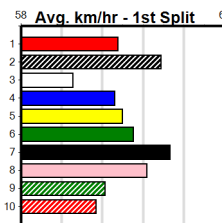

ONE MORE RACE TO GO

Distance: 390m, Race Type: Tier 3 - Grade 6, Total Prizemoney: $2,925
1st: $1,950, 2nd: $600, 3rd: $300, 4th: $75

12

2:34PM

(VIC time)

MOBILE LAD (3) has shown good box manners in his recent wins and he may only need to step cleanly to make it 3 in a row today. BANORA POINT (7) can wind up mid race and he looks set to make his presence felt in this.

Watchdog Tips: **3** **7** **5** **8** **Bet:** **Box Quinella 3,5,7 ($10 for 333.33%)**