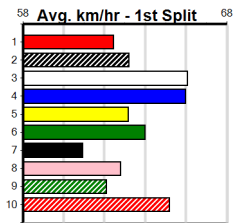

5
12:23PM
(VIC time)

TWILIGHT TORI (4) has the speed to race on the speed despite her tough draw and she may be hard to reel in if she finds the arm. GOT IMMUNITY (6) has recorded handy all the way wins in 2 of her last 3 starts and could challenge here.

Watchdog Tips: **4** **6** **3** **7** **Bet:** **Win 4**