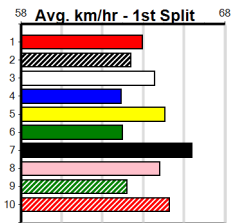

SHEPPARTON NEWS

Distance: 450m, Race Type: Grade 5 T3, Total Prizemoney: $2,925
1st: $1,950, 2nd: $600, 3rd: $300, 4th: $75

8

1:19PM

(VIC time)

HE'S HELL BENT (1) can explode soon after box rise in his races and he looks hard to hold out from the gun draw here. SUPER NUGGET (8) is much better than her form may read and she can challenge in a race of this nature.

Watchdog Tips:

1

8

2

5

Bet:

Trifecta 1/2,5,8/2,5,7,8 ($10 - 111.11%)