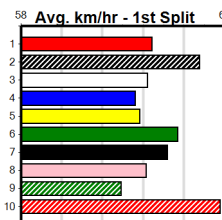

REJUVENATE @ STUD

Distance: 390m, Race Type: Grade 5 T3, Total Prizemoney: $2,925
1st: $1,950, 2nd: $600, 3rd: $300, 4th: $75

4

12:06PM

(VIC time)

REEMA BALE (2) has been racing in much tougher company in her last few starts and she looks like the one to beat in this class. TASMAN HOPE (6) can show a good turn of foot shortly after box rise and he could be prominent throughout here.

Watchdog Tips: **2** **6** **4** **8** **Bet:** **Box Trifecta 2,4,6,8 ($10 for 41.67%)**