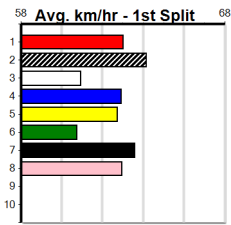

SPORTSBET BS RESPONSIBLY

Distance: 390m, Race Type: Tier 3 - Grade 7, Total Prizemoney: $2,925
1st: $1,950, 2nd: $600, 3rd: $300, 4th: $75

11

2:14PM

(VIC time)

DEAL CLOSER (2) could set the tempo soon after box rise in this and he may prove hard to reel in.
IOWA LASS (7) will find this a bit easier than her most recent racing and she could challenge.
ASTON RIOT (8) has enough talent as well.

Watchdog Tips:

2

7

8

6

Bet:

Win 2