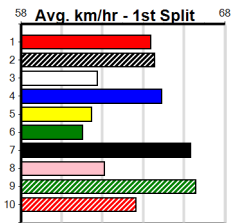

SPORTSBET MAKE IT LOOK EASY

Distance: 390m, Race Type: Tier 3 - Maiden, Total Prizemoney: \$2,535
 1st: \$1,680, 2nd: \$520, 3rd: \$260, 4th: \$75

2

11:34AM

(VIC time)

PAW QUANDA (7) is an improving type and she can get room to wind up early here and may prove hard to hold out. MISS BARBIE (1) is drawn to get the run of the race and she looks set to be right in the finish. SPOKEN (2) has been racing well of late.