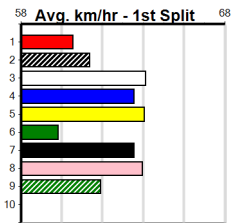

SHEPPARTON WORKWEAR & SAFETY

Distance: 450m, Race Type: Tier 3 - Grade 7, Total Prizemoney: \$2,925
 1st: \$1,950, 2nd: \$600, 3rd: \$300, 4th: \$75

7

12:58PM

(VIC time)

BOLD DAZZLER (8) is well suited out wide here and he could be the one to beat after handy placings in his last few. CANYA KIPPER (4) drops in class for this and he may only need an ounce of luck at box rise to challenge here.