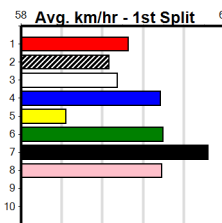

10

1:54PM

(VIC time)

LISSY LOULOU (7) came out running in her solid win here 2 starts back and she looks like the one to beat again in this. SUGAR SHINE (1) is drawn to race on the speed throughout and he could be the main danger here.

Watchdog Tips: **7** **1** **2** **6** Bet: **Win 7**