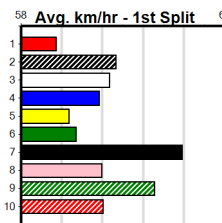

SHEPP CITY FENCING

Distance: 450m, Race Type: Tier 3 - Maiden, Total Prizemoney: \$2,535

1st: \$1,680, 2nd: \$520, 3rd: \$260, 4th: \$75

9

1:37PM

(VIC time)

LIZARD COUNTRY (5) has shown plenty of ability in his recent placings and he may only need some luck early to salute in this. KING CHERRY (8) has been placed in 6 of his 11 starts to date and he could be in the mix again today.