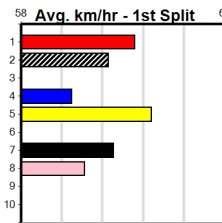

Geelong

GEELONG PRINTING (0-1 WIN) (275+ RAN

Distance: 400m, Race Type: Restricted Win, Total Prizemoney: $1,530
1st: $1,000, 2nd: $320, 3rd: $160, 4th: $50

3

5:44PM

(VIC time)

BRUNO CHOCOLATE (1) has been placed in two of four t date and he is drawn to make every post a winner. LAURA MAY (2) was solidly placed two runs back and she will be strong in the run home. SPECIAL PLAYERS (5) is an improving type.

Watchdog Tips:

1

2

5

4

Bet:

Win 1