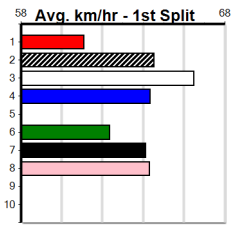

PARKER PUMPS (275+ RANK)

Distance: 400m, Race Type: Grade 5, Total Prizemoney: $1,530
1st: $1,000, 2nd: $320, 3rd: $160, 4th: $50

6

6:42PM
(VIC time)

ROXY CRUMPET (1) returned to form with a strong 22.39 Ballarat win and he is drawn to figure prominently again. ROOSTER LEGS (8) has a good record here and he can work into the mix mid race. RABADA (7) was solid last time out

Watchdog Tips: **1** **8** **7** **3** **Bet:** **Box Quinella 1,7,8 ($10 for 333.33%)**