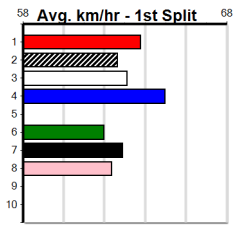

KIWI ICE CUBE (4) has been racing well in stronger company of late and she can lead from go to whoa. SWIFT GIFT (7) has turned in some eye catching performances of late and she can settle on the speed. LALA BUFFY (3) has solid claims

Watchdog Tips:

4 7 3 1

Bet:

Win 4