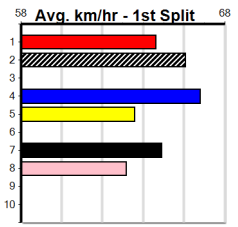

Geelong

MELBOURNE CONTAINER PARK (275+ RA)

Distance: 400m, Race Type: Mixed 4/5, Total Prizemoney: $1,530
1st: $1,000, 2nd: $320, 3rd: $160, 4th: $50

4

6:03PM

(VIC time)

ASPERITAS (4) will find this easier than her most recent racing and she can make every post a winner. ABLETT FLYER (8) has been placed in seven of nine from this draw and he should be in the mix once again. EL DORA (2) has a top record here.

Watchdog Tips:

4 8 2 1

Bet:

Win 4