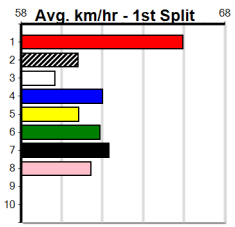

Geelong

THE BECKLEY CENTRE GEELONG (275+

Distance: 460m, Race Type: Maiden, Total Prizemoney: $1,530
1st: $1,000, 2nd: $320, 3rd: $160, 4th: $50

2

5:19PM

(VIC time)

MISS RELENTLESS (1) comes here with strong WA form and she recently scorched in a trial here. LAMP POST (8) is better than his past few runs and he will get plenty of room early on. SANTORINI BREEZE (7) won't be too far away.

Watchdog Tips: **1** **8** **7** **2** **Bet:** **Trifecta 1/7,8/2,7,8 ($10 - 250%)**