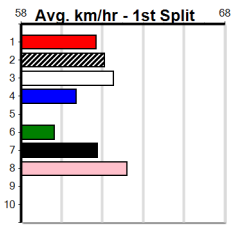

Geelong

13 RACES TONIGHT (275 RANK)

Distance: 400m, Race Type: Maiden, Total Prizemoney: $1,530
1st: $1,000, 2nd: $320, 3rd: $160, 4th: $50

1

5:04PM
(VIC time)

COSTUME PARTY (8) showed good early burn last time out and she should prove hard to reel in.
EAT MORE APPLES (3) has shown some talent and she can settle near the speed. CRACKERJACK
COOK (4) won't be too far away

Watchdog Tips: **8** **3** **4** **7** **Bet:** **Win 8**