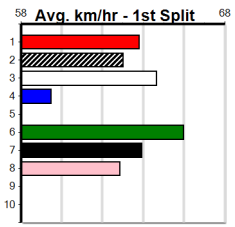

Geelong

GEELONG RACE 13 (275+ RANK)

13 (E1)

9:07PM

(VIC time)

Distance: 400m, Race Type: Grade 5, Total Prizemoney: $1,530
1st: $1,000, 2nd: $320, 3rd: $160, 4th: $50

GUNAI JEDI (6) was a top 22.04 Shepparton winner recently and he looks very well graded in this event. HOSEY SIDEKICK (7) led for a long way last time and he will give a great sight once again. MAGGIE PARKER (2) can run a cheeky race

Watchdog Tips: **6** **7** **2** **4** **Bet:** **Win 6**