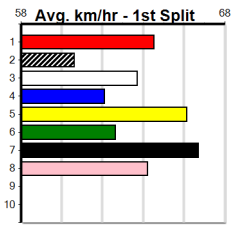

# SPORTSBET GO THE BLUE DOG (275+ R

Distance: 460m, Race Type: Mixed 4/5, Total Prizemoney: \$1,530  
1st: \$1,000, 2nd: \$320, 3rd: \$160, 4th: \$50

ZIPPING KERR (7) recently scorched in a trial at Ballarat and she should make light work of this line-up. HOLD ME CLOSER (8) is suitably drawn out wide and she will be strong in the run to the line. DEEP FEVER (5) can come out running