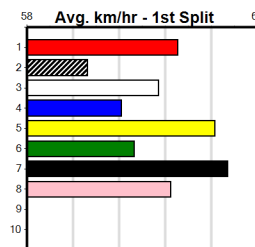

SPORTSBET GO THE BLUE DOG (275+ RANK)

Distance: 460m, Race Type: Mixed 4/5, Total Prizemoney: $1,530
1st: $1,000, 2nd: $320, 3rd: $160, 4th: $50

ZIPPING KERR (7) recently scorched in a trial at Ballarat and she should make light work of this line-up. HOLD ME CLOSER (8) is suitably drawn out wide and she will be strong in the run to the line. DEEP FEVER (5) can come out running

Watchdog Tips: 7 8 5 6 **Bet:** Win 7

1

TADEN BALE (NSW)[5] **Can push up the track, may get crowded, risky** **$7.50**
F Dog Jan-21 **Sire: BARCIA BALE Dam: ZELZER ALLEN** **Trainer: Wayne Gray (Wendouree)**
Winning Distances: < 300m (0) 300 - 399m (1) 400 - 499m (3) 500 - 599m (4) 600 - 699m (0) > 700m (0)
Winning Weights: 34.1(1) 34.2(2) 34.5(1) 34.7(2) 35.0(1) 35.3(1)
4th (1) 34.8 410 HOR R11 05-Oct-24 23.87 23.32 5.50L PAW PAVLOV (23.49) M/22 . . . . . 10.70 $5.20 5
2nd (4) 34.5 450 BAL R7 09-Oct-24 25.69 25.19 2.00L ARANDT ABOUT (25.57) M/222 . . . . . 6.69 $20.60 5
6th (7) 34.7 500 BEN R6 18-Oct-24 28.89 28.13 11.00 GO GO EVIE (28.19) M/555 . . . . . 6.73 $38.50 5H
4th (8) 34.9 545 BAL R8 23-Oct-24 31.43 31.08 5.00L KNOCKOUT NORM (31.08) M/4334 . . . . . 6.85 $22.40 5
3rd (3) 35.0 400 GEL R12 02-Nov-24 22.91 22.24 6.00L ROSCOE BALE (22.52) M/55 . . . . . 8.60 $18.40 5H
4th (8) 34.8 460 GEL R8 19-Nov-24 26.36 25.83 2.75L SOMETHING CLEVER (26.18) M/444 . . . . . 6.79 $6.60 X45
2nd (6) 35.1 545 BAL R8 25-Nov-24 31.23 31.04 M/3222 . . . . . 6.85 $9.60 T3-5
4th (1) 35.1 425 BEN R5 27-Nov-24 24.72 24.03 8.50L LOVE A BOURBSKI (24.15) M/888 . . . . . 6.75 $2.30 T3-5
Last 3 wins NOT included above
1st (3) 34.2 525 MEP R10 24-Jan-24 30.28 29.90 4.25L LYRICAL CRIPPS (30.58) M/1111 . . . . . 5.15 $2.20 5
1st (2) 34.2 460 GEL R8 09-Jul-24 26.22 26.13 1.5L FLYING PIE (26.30) M/453 . . . . . 6.79 $4.50 5
1st (3) 34.5 545 BAL R6 11-Aug-24 31.32 31.15 3.25L THANK YOU TOMMY (31.54) M/2211 . . . . . SW 6.85 $4.20 T3-5

2

LYRICAL CRIPPS [5] **Just not racing well enough, look to others** **$16.00**
BD Dog Jun-21 **Sire: GET IT GIZMO Dam: ZIPPING LYRIC** **Trainer: Kenneth Howat (Plumpton)**
Winning Distances: < 300m (0) 300 - 399m (0) 400 - 499m (2) 500 - 599m (3) 600 - 699m (0) > 700m (0)
Winning Weights: 29.7(3) 30.6(1) 31.5(1)
6th (3) 31.6 460 GEL R7 10-Sep-24 26.69 25.68 9.50L BOURBON BULLET (26.02) M/645 . . . . . 6.88 $32.10 5
6th (2) 31.8 460 GEL R7 17-Sep-24 26.93 26.06 9.00L OH CRIKEY (26.31) S/847 . . . . . 7.00 $13.70 5
7th (1) 31.8 460 GEL R7 24-Sep-24 27.19 25.77 21.00 STITCH AND SHOUT (25.77) S/577 . . . . . V7 7.00 $27.00 5
6th (1) 31.7 450 BAL R6 07-Oct-24 26.81 25.98 8.50L ASTON MASSIMO (26.22) M/566 . . . . . 6.91 $46.50 T3-5
7th (7) 31.4 525 MEP R12 16-Oct-24 31.11 29.96 7.00L OKAY BOOMER (30.62) M/7335 . . . . . 5.26 $86.60 T3-5
7th (4) 31.5 525 MEP R5 23-Oct-24 31.15 29.89 9.00L COLAC KID (30.55) S/7337 . . . . . 5.53 $138.60 5H
7th (6) 31.1 450 SHP R5 21-Nov-24 26.22 25.58 6.50L ARGYLE MAGGIE (25.77) M/887 . . . . . 7.00 $42.40 T3-5
7th (4) 30.9 450 SHP R6 28-Nov-24 26.45 25.42 10.00 ASTON SEAN (25.77) M/677 . . . . . 6.93 $29.90 5
Last 3 wins NOT included above
1st (7) 30.6 460 GEL R7 16-Jan-24 25.90 25.80 2.00L ZIPPING CITINO (26.03) Q/111 . . . . . 6.72 $14.40 X67
1st (2) 29.7 525 MEP R10 27-Mar-24 30.26 29.96 4.25L SCARLETT EXPRESS (30.55) Q/1111 . . . . . 5.22 $5.30 5
1st (2) 29.7 525 MEP R11 29-May-24 30.53 29.92 2.00L PENNY'S JADE (30.66) M/6321 . . . . . 5.26 $31.00 T3-5