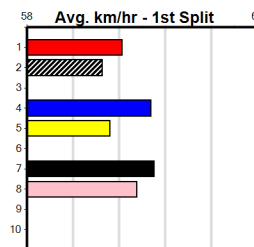

Geelong

12

8:47PM

(VIC time)

ONE MORE RACE TO GO (275+ RANK)

Distance: 400m, Race Type: Grade 6, Total Prizemoney: $1,530
1st: $1,000, 2nd: $320, 3rd: $160, 4th: $50

BLACK EMU (1) is a promising type and he is drawn to make every post a winner. BRILEY RIOT (2) resumes from a spell and she owns a slick 22.54 PB here, while CONNOR'S FLYER (8) should get plenty of room to balance up.

Watchdog Tips: **1** **2** **8** **7** **Bet:** **Win 1**

Form	Box	Wgt	Dist	Track	Date	Time	BON	Margin	1st/2nd (Time)	PIR	Checked	Comment	WR	Split 1	S/P	Grade

1

BLACK EMU [6] Shows promise, can hold the lead, go close **$2.80**

BK Dog Oct-22 Sire: ASTON RUPEE Dam: BOOM FOOT Trainer: Natalie Pace (Kurunjang)

Owner(s): GEMDOGS (SYN), R Edgerton, I Marston, S Marsden

Winning Distances: < 300m (0) 300 - 399m (0) 400 - 499m (2) 500 - 599m (0) 600 - 699m (0) > 700m (0)

Winning Weights: 35.9(1) 36.0(1)

2nd (1)	36.4	390	BAL	R9	07-Aug-24	22.48	22.08	4.50L	PAW REX (22.18)	M/33	.	.	.	8.78	$6.70	MF
5th (8)	36.1	450	BAL	R2	14-Aug-24	26.22	25.35	12.00	SIZZLE JACK (25.41)	S/447	.	.	.	6.80	$5.20	M
1st (3)	35.9	450	BAL	R4	23-Aug-24	25.82	25.41	1.75L	PAW MAVEN (25.93)	Q/111	.	SW	.	6.70	$2.80	M
5th (2)	35.7	450	BAL	R10	28-Aug-24	26.36	25.32	6.50L	PAW LILIBET (25.94)	M/664	.	.	W	6.85	$3.70	X67
1st (2)	36.0	450	BAL	R5	01-Sep-24	25.55	25.55	11.00	ROCKING ROXY (26.28)	M/111	.	.	.	6.60	$1.40	T3-7
6th (1)	35.7	450	BAL	R11	02-Oct-24	25.79	25.12	7.00L	WHISKY TRIP (25.32)	Q/688	.	.	W	6.85	$15.30	X67
3rd (2)	36.2	500	BEN	R3	18-Oct-24	29.01	28.13	6.50L	RAGING STORM (28.58)	S/644	.	.	.	6.91	$4.30	RW
7th (4)	36.4	500	BEN	R5	25-Oct-24	28.82	28.18	7.50L	CRANK IT (28.32)	M/677	.	.	.	6.97	$4.00	RW

Last 3 wins NOT included above

Bx	1st	2nd	3rd	4th	5th	6th	7th	8th
1		2					1	
2			1		1			
3	1							
4								1
5								
6								
7								
8					1			

Prize Best	$4645.00
Starts	9-2-2-1
Trk/Dts	0-0-0-0
APM	2452

2

BRILEY RIOT [6] Resuming, quick PB here, danger if steps **$3.60**

BD Bitch Apr-22 Sire: PAT C SABBATH Dam: LA BELLA RIOT Trainer: Colin Bermingham (Mount Mercer)

Owner(s): S Camden-bermingham

Winning Distances: < 300m (0) 300 - 399m (1) 400 - 499m (1) 500 - 599m (0) 600 - 699m (0) > 700m (0)

Winning Weights: 26.1(1) 26.5(1)

2nd (5)	26.1	390	BAL	R1	09-Jun-24	22.76	22.34	3.75L	JEFF THE MAN (22.51)	Q/42	.	.	.	8.67	$3.20	T3-M
1st (1)	26.5	390	BAL	R1	16-Jun-24	22.55	22.46	0.25L	SAILAWAY GIN (22.56)	Q/21	.	.	.	8.42	$2.20	T3-M
7th (3)	26.2	390	BAL	R10	23-Jun-24	22.98	22.22	6.00L	HARBOUR LIGHTS (22.57)	M/77	.	.	.	8.85	$3.20	T3-7
8th (5)	26.0	390	BAL	R9	03-Jul-24	23.10	22.02	16.00	CANYA LIBBY (22.02)	M/57	.	.	.	8.75	$35.60	X67
3rd (8)	26.1	390	BAL	R9	07-Jul-24	22.53	22.17	4.50L	LEAVE ME IN (22.22)	M/33	.	.	.	8.76	$3.10	T3-7
1st (4)	26.1	400	GEL	R9	31-Aug-24	22.54	22.30	2.00L	HIGHWAY HOOLIGAN (22.68)	Q/11	.	.	.	8.50	$8.30	X67
5th (4)	26.3	390	BAL	R10	06-Sep-24	23.21	22.42	12.00	COLLINDA PEARL (22.43)	M/57	.	.	.	8.95	$2.60	6G
7th (3)	25.9	450	SHP	R2	09-Sep-24	25.86	25.01	8.00L	BARRETOS (25.30)	M/468	.	.	.	6.64	$60.00	X67

Last 3 wins NOT included above

Bx	1st	2nd	3rd	4th	5th	6th	7th	8th
1	1							
2								
3					1			2
4	1				1			
5		1			2			1
6				1				
7		1						
8			1					

Prize Best	$4025.00
Starts	22.54(4)-31/8/24
Trk/Dts	13-2-2-1
APM	3-1-0-0
	1881

3

*** VACANT BOX ***

Sire: Dam: Trainer:

Owner(s):

Winning Distances: < 300m (0) 300 - 399m (0) 400 - 499m (0) 500 - 599m (0) 600 - 699m (0) > 700m (0)

Winning Weights:

Box History