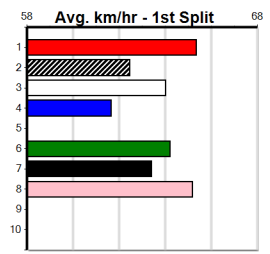

Geelong

7

7:10PM

(VIC time)

BEACHSIDE SECURITY (275+ RANK)

Distance: 400m, Race Type: Grade 5, Total Prizemoney: $1,530
1st: $1,000, 2nd: $320, 3rd: $160, 4th: $50

ASTON WARRIOR (1) should find the arm early and he is very hard to get past when in the clear.
LITTLE GLADYS (7) was brilliant last time out and she will be in the firing line throughout. JUST BELIEVE (8) will get a nice cart across early on.

Watchdog Tips: 1 7 8 3 **Bet:** Win 1

1

ASTON WARRIOR [5] Drawn to lead, bold front runner, yes **$2.80**

BK Dog Mar-22 Sire: FERNANDO BALE Dam: ASTON DINNIGAN Trainer: Bruno Panetta (Melton West)

Owner(s): R Borda

Winning Distances: < 300m (0) 300 - 399m (4) 400 - 499m (0) 500 - 599m (0) 600 - 699m (0) > 700m (0)

Winning Weights: 29.5(1) 29.7(2) 30.0(1)

Pl	Dist	Wgt	Sex	Age	Date	Time	Margin	1st/2nd (Time)	PIR	Checked	Comment	WR	Split 1	S/P	Grade
6th	(4)	29.6	425	BEN	R2	11-Oct-24	24.60	23.69	6.50L PHARAOH'S GOLD (24.15)	M/233			6.53	$62.60	X67H
1st	(2)	29.7	390	BAL	R10	17-Oct-24	22.40	22.15	3.5L DARK BEFORE DAWN (22.64)	M/111			8.39	$1.60	T3-6
6th	(4)	29.7	390	BAL	R11	23-Oct-24	22.87	21.71	14.00 CHEMICAL EROSION (21.93)	M/56			8.60	$38.10	5H
6th	(7)	29.5	400	GEL	R12	01-Nov-24	23.54	22.44	6.50L SPRING BRUMBY (23.12)	M/33			8.63	$7.00	5
1st	(7)	29.5	390	BAL	R11	11-Nov-24	22.16	22.11	8.50L SCOTT TO BURN (22.74)	M/111			8.33	$2.90	T3-5
7th	(3)	29.5	425	BEN	R9	15-Nov-24	24.92	23.97	12.00 THEEGALA (24.10)	M/247			6.59	$19.10	RWH
5th	(1)	29.3	450	BAL	R5	20-Nov-24	25.74	25.27	2.50L PAW BERRY (25.58)	M/111			6.57	$7.70	5
6th	(2)	29.2	350	HVL	R6	01-Dec-24	19.55	18.78	6.00L MYALL RAY (19.16)	M/4			6.63	$59.60	SH

Last 3 wins NOT included above

1st	(8)	30.0	390	BAL	R1	18-Mar-24	22.26	21.90	2.00L HARD ROTOR (22.40)	M/111			8.47	$2.90	T3-M
1st	(3)	29.7	350	HVL	R5	27-Sep-24	19.70	19.32	0.05L IRINKA ASHLEY (19.70)	M/1			6.48	$4.70	T3-RW

Box History

Bx	1st	2nd	3rd	4th	5th	6th	7th	8th
1			1					
2					1	1		
3	1						1	
4						3	1	
5								
6			1					2
7	1		1		1	1		
8	1	2						

Prize Best Starts Trk/Dts APM: $5220.00, 23.33(2)-9/2/24, 21-4-2-3, 5-0-0-1, 3036