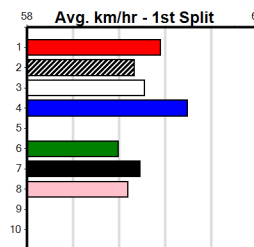

Distance: 460m, Race Type: Grade 7, Total Prizemoney: $1,530
1st: $1,000, 2nd: $320, 3rd: $160, 4th: $50

KIWI ICE CUBE (4) has been racing well in stronger company of late and she can lead from go to whoa. SWIFT GIFT (7) has turned in some eye catching performances of late and she can settle on the speed. LALA BUFFY (3) has solid claims

Watchdog Tips: 4 7 3 1 Bet: Win 4

RIVIA AKIRA [7] Down on confidence, has some talent, respect $7.50
BK Bitch Jul-22 Sire: ALLEN DEED Dam: RIVIA BALE
Owner(s): A Hemingway
Trainer: Aroha Hemingway (Rochester)
Winning Distances: < 300m (0) 300 - 399m (0) 400 - 499m (1) 500 - 599m (0) 600 - 699m (0) > 700m (0)
Winning Weights: 28.5(1)
Box History table and Prize Best Starts Trk/Dts APM

DINOSAUR [7] Beaten in all four runs here, prefer to watch $21.00
BK Dog Jul-22 Sire: SH AVATAR Dam: FAIRYTALE WISH
Owner(s): C Capuano
Trainer: Chloe Dew (Anakie)
Winning Distances: < 300m (0) 300 - 399m (0) 400 - 499m (1) 500 - 599m (0) 600 - 699m (0) > 700m (0)
Winning Weights: 30.9(1)
Box History table and Prize Best Starts Trk/Dts APM

LALA BUFFY [7] Luckless of late, can improve, threat with luck $8.00
BK Dog Jan-23 Sire: DROOPYS SYDNEY Dam: LALA SHIM
Owner(s): DAILLY GREYHOUND FARMS (SYN), G Dailly, T Dailly
Trainer: Thomas Dailly (Anakie)
Winning Distances: < 300m (0) 300 - 399m (0) 400 - 499m (0) 500 - 599m (1) 600 - 699m (0) > 700m (0)
Winning Weights: 34.6(1)
Box History table and Prize Best Starts Trk/Dts APM

KIWI ICE CUBE [7] Drops in class, can cross and lead, go close $1.80
BK Bitch Jan-23 Sire: FERNANDO BALE Dam: LALA KIWI
Owner(s): DAILLY GREYHOUND FARMS (SYN), G Dailly, T Dailly
Trainer: Thomas Dailly (Anakie)
Winning Distances: < 300m (0) 300 - 399m (0) 400 - 499m (1) 500 - 599m (0) 600 - 699m (0) > 700m (0)
Winning Weights: 27.7(1)
Box History table and Prize Best Starts Trk/Dts APM

*** VACANT BOX ***
Owner(s):
Trainer:
Winning Distances: < 300m (0) 300 - 399m (0) 400 - 499m (0) 500 - 599m (0) 600 - 699m (0) > 700m (0)
Winning Weights:
Box History

1

2

3

4

5