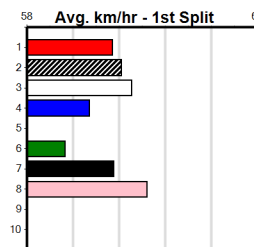

Geelong

13 RACES TONIGHT (275 RANK)

1
5:04PM
(VIC time)
Distance: 400m, Race Type: Maiden, Total Prizemoney: $1,530
1st: $1,000, 2nd: $320, 3rd: $160, 4th: $50

COSTUME PARTY (8) showed good early burn last time out and she should prove hard to reel in.
EAT MORE APPLES (3) has shown some talent and she can settle near the speed.
CRACKERJACK COOK (4) won't be too far away

Watchdog Tips: **8** **3** **4** **7** **Bet:** **Win 8**

1

WIZIN WOODHOUSE (NSW) [Solid effort three runs back, can run a drum] **$7.50**

BE Dog Feb-23 Sire: SHIMA SHINE Dam: BANDIT BELLE
Owner(s): The Mullionaires (SYN), A Phillips, G Phillips, B Phillips, C Brewer, J Phillips, R Phillips
Winning Distances: < 300m (0) 300 - 399m (0) 400 - 499m (0) 500 - 599m (0) 600 - 699m (0) > 700m (0)
Trainer: Daniel Gibbons (Avalon)

Winning Weights:

Run	Dist	Wgt	Track	Run	Date	Time	BOB	Margin	1st/2nd (Time)	PIR	Checked	Comment	W/R	Split 1	S/P	Grade
4th (4)	33.9	390	BAL	R1	30-Oct-24	23.15	21.83	12.00	ASTON BOURKE (22.34)	M/64	.	.	.	8.97	$4.70	M
F (4)	33.9	410	HOR	R2	05-Nov-24	0.00	22.93	.	BE UNITED (23.32)	M/46	.	VO	.	10.95	$5.20	MH
2nd (6)	33.9	400	GEL	R2	12-Nov-24	23.56	22.54	6.50L	MORAINÉ TED (23.11)	S/33	.	.	.	8.79	$2.60	M
5th (4)	33.5	450	BAL	R1	20-Nov-24	26.02	25.27	9.50L	SNOWBALL ONE (25.38)	S/455	.	.	.	6.79	$12.00	M
5th (2)	33.5	400	GEL	R1	26-Nov-24	23.32	22.58	9.00L	MADDY GIBLET (22.70)	M/66	.	.	.	8.76	$5.50	M

Last 3 wins NOT included above

Box History

Bx	1st	2nd	3rd	4th	5th	6th	7th	8th
1								
2					1			
3								
4				1	1			
5								
6	1							
7								
8								

Prize Best $395.00
Starts 23.32(2)-26/11/24
Trk/Dts 5-0-1-0
APM 2-0-1-0
380

2

ROCKLANDS IMPALA (NSW) [Well beaten in both runs, needs to show more] **$12.00**

BK Bitch Feb-23 Sire: HARD STYLE RICO Dam: DRAKENSBERG DOT
Owner(s): L Davis
Winning Distances: < 300m (0) 300 - 399m (0) 400 - 499m (0) 500 - 599m (0) 600 - 699m (0) > 700m (0)
Trainer: Simone Fisher (Lara)

Winning Weights:

Run	Dist	Wgt	Track	Run	Date	Time	BOB	Margin	1st/2nd (Time)	PIR	Checked	Comment	W/R	Split 1	S/P	Grade
6th (3)	30.1	390	WBL	R2	21-Nov-24	23.21	21.81	14.00	GINA RHODE (22.29)	M/76	.	.	.	8.97	$25.60	M
6th (4)	29.4	390	WBL	R2	28-Nov-24	23.15	21.84	13.00	ULTIMO (22.27)	M/86	.	.	.	9.29	$35.50	M

Last 3 wins NOT included above

Box History

Bx	1st	2nd	3rd	4th	5th	6th	7th	8th
1								
2								
3					1			
4					1			
5								
6								
7								
8								

Prize Best $0.00
Starts FSH
Trk/Dts 2-0-0-0
APM 0-0-0-0
0