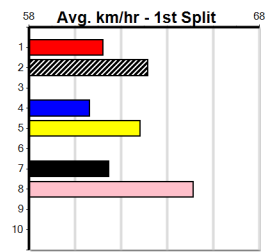

Geelong
11
8:31PM
(VIC time)

SPORTSBET MAKE IT A MULTI (275+ RANK)

Distance: 400m, Race Type: Grade 7, Total Prizemoney: $1,530
1st: $1,000, 2nd: $320, 3rd: $160, 4th: $50

MADDY GIBLET (8) was a top 22.70 winner here last time and a similar run tonight can see her score again. BOO BOO GIBLET (2) is better than his past two runs and he can settle on the speed. COLLINDA POPS (5) has solid claims

Watchdog Tips: **8** **2** **5** **4** **Bet:** **Win 8**

1

ZERO PREDATOR [7] **Every chance three runs back, place preferred** **$7.50**
RBD Bitch Oct-22 Sire: FERNANDO BALE Dam: FABRIOLA ZERO
Owner(s): D Knight Trainer: Donna Knight (Talbot)
Winning Distances: < 300m (0) 300 - 399m (0) 400 - 499m (1) 500 - 599m (0) 600 - 699m (0) > 700m (0)
Winning Weights: 24.6(1)

F	(#)	Wt	Dist	Track	Date	Time	BOB	Margin	1st/2nd (Time)	PIR	Checked	Comment	WR	Split 1	S/P	Grade
1st	(8)	24.6	450	BAL	R2	25-Sep-24	26.37	25.40	5.50L PAW IGNITE (26.72)	M/311	.	.	W	6.87	$2.80	MH
8th	(8)	24.4	450	BAL	R4	02-Oct-24	26.33	25.12	13.00 PAW FABIAN (25.46)	S/888	.	.	.	6.94	$17.40	MF
8th	(6)	24.7	450	BAL	R9	09-Oct-24	26.28	25.19	9.50L PAW YANELLE (25.64)	S/887	.	.	W	6.88	$148.30	7
7th	(7)	24.8	450	BAL	R9	16-Oct-24	26.43	25.02	14.00 PAW GORDY (25.50)	S/777	.	.	.	6.93	$77.20	7
2nd	(4)	25.5	450	BAL	R5	07-Nov-24	26.28	25.56	0.50L HARD ROTOR (26.26)	Q/111	.	.	.	6.68	$22.00	X67
4th	(8)	26.2	390	BAL	R9	21-Nov-24	22.95	21.93	10.00 ASTON DOLLAR (22.26)	M/24	.	.	.	8.66	$21.20	7
6th	(3)	26.5	390	BAL	R11	25-Nov-24	23.49	22.22	15.00 PAW CASSIAN (22.45)	S/56	.	.	.	8.92	$20.80	T3-7

Box History

Bx	1st	2nd	3rd	4th	5th	6th	7th	8th
1								
2								
3								
4								
5								
6								
7								
8	1			1				1

Prize Best $2075.00 FSH
Starts 9-1-1-0
Trk/Dts 0-0-0-0
APM 1403

Last 3 wins NOT included above

2

BOO BOO GIBLET [7] **Never headed at Horsham, danger if steps** **$4.00**
BK Dog Apr-23 Sire: BERNARDO Dam: THANK YOU JILL
Owner(s): D Gibbons Trainer: Daniel Gibbons (Avalon)
Winning Distances: < 300m (0) 300 - 399m (0) 400 - 499m (1) 500 - 599m (0) 600 - 699m (0) > 700m (0)
Winning Weights: 32.9(1)

7th	(#)	Wt	Dist	Track	Date	Time	BOB	Margin	1st/2nd (Time)	PIR	Checked	Comment	WR	Split 1	S/P	Grade
7th	(7)	33.4	390	BAL	R3	31-Oct-24	23.15	22.23	10.00 FEROCIOUS QUEEN (22.47)	M/77	.	.	.	8.95	$21.00	M
1st	(5)	32.9	410	HOR	R1	12-Nov-24	23.73	22.95	0.50L FLYING TULLY (23.75)	M/11	.	.	SW	10.54	$1.70	M
5th	(4)	32.4	410	HOR	R2	19-Nov-24	23.89	23.16	6.00L ZIPPING TAMIKA (23.48)	M/55	.	.	.	10.75	$12.30	7
6th	(4)	32.6	400	GEL	R1	30-Nov-24	23.24	22.48	7.50L CERULEAN POPPY (22.74)	S/56	.	.	.	8.70	$33.80	7

Box History

Bx	1st	2nd	3rd	4th	5th	6th	7th	8th
1								
2								
3								
4								
5	1				1	1		
6								
7								1
8								

Prize Best $1680.00
Starts 23.24(4)-30/11/24
Trk/Dts 4-1-0-0
APM 1680

Last 3 wins NOT included above

3

*** VACANT BOX ***
Sire: Dam:
Owner(s): Trainer:
Winning Distances: < 300m (0) 300 - 399m (0) 400 - 499m (0) 500 - 599m (0) 600 - 699m (0) > 700m (0)
Winning Weights:
Box History