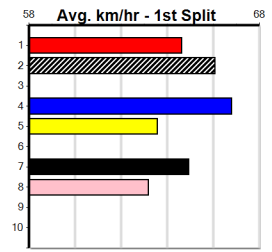

MELBOURNE CONTAINER PARK (275+ RANK)

Distance: 400m, Race Type: Mixed 4/5, Total Prizemoney: $1,530
1st: $1,000, 2nd: $320, 3rd: $160, 4th: $50

ASPERITAS (4) will find this easier than her most recent racing and she can make every post a winner. ABLETT FLYER (8) has been placed in seven of nine from this draw and he should be in the mix once again. EL DORA (2) has a top record here.

Watchdog Tips: 4 8 2 1 Bet: Win 4

Race card for PLUTOCRACY [5]. Strong winner two runs back, must keep safe. $4.60. Dog, May-22. Sire: TOMMY SHELBY, Dam: OSAKALAKA. Trainer: James Forbes (Ross Creek). Includes winning distances, weights, and a box history table.

Race card for EL DORA [4]. Returned to form last time, threat if steps. $6.00. Bitch, Sep-21. Sire: ZAMBORA BROCKIE, Dam: CAWBOURNE DOLLY. Trainer: Ebony Deglaitis (Moolap). Includes winning distances, weights, and a box history table.

VACANT BOX. Sire: Dam: Trainer: Box History.

Race card for ASPERITAS [4]. Drops in class, can pounce on the arm, go close. $3.00. Bitch, Dec-21. Sire: BARCIA BALE, Dam: PYROCUMULUS. Trainer: Michelle Mallia (Avalon). Includes winning distances, weights, and a box history table.

Race card for BLACKPOOL VIPER [5]. Lacking confidence but has talent, place claims. $3.00. Dog, Jul-22. Sire: ASTON RUPEE, Dam: LOCHINVAR ADORE. Trainer: Renee Kenyon (Lara). Includes winning distances, weights, and a box history table.