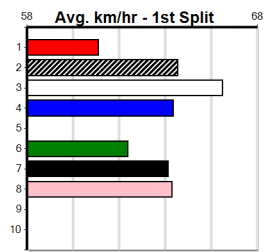

PARKER PUMPS (275+ RANK)

Distance: 400m, Race Type: Grade 5, Total Prizemoney: $1,530
1st: $1,000, 2nd: $320, 3rd: $160, 4th: $50

ROXY CRUMPET (1) returned to form with a strong 22.39 Ballarat win and he is drawn to figure prominently again. ROOSTER LEGS (8) has a good record here and he can work into the mix mid race. RABADA (7) was solid last time out

Watchdog Tips: **1** **8** **7** **3** **Bet:** Box Quinella 1,7,8 ($10 for 333.33%)

Form Box	Wgt	Dist	Track	Date	Time	BON	Margin	1st/2nd (Time)	PIR	Checked	Comment	WR	Split 1	S/P	Grade

1

ROXY CRUMPET [5] Returned to form last time, well drawn, yes **$2.80**
BK Dog Sep-20 Sire: DROOPYS BUICK Dam: FANTASTIC ROXY
Owner(s): S Bunchusri Trainer: Suwit Bunchusri (Talbot)
Winning Distances: < 300m (0) 300 - 399m (9) 400 - 499m (10) 500 - 599m (1) 600 - 699m (0) > 700m (0)
Winning Weights: 34.2(1) 34.6(1) 34.8(1) 34.9(1) 35.0(1) 35.2(3) 35.5(2) 35.6(1) 35.7(2) 35.8(1) 35.9(1) 36.0(3) 36.2(1)
1st (7) 35.5 390 BAL R11 25-Aug-24 22.57 22.06 2.25L TINKER MIKE (22.73) M/11 . . . 8.61 $5.40 T3-5
5th (6) 35.7 390 BAL R10 01-Sep-24 22.84 22.35 4.75L WATERLOO BOY (22.52) M/74 . . . 8.81 $16.00 T3-5
7th (7) 35.7 410 HOR R11 10-Sep-24 23.67 22.93 6.00L COOL NATURE (23.27) M/66 . . . 10.72 $19.50 5
7th (6) 34.4 425 BEN R7 25-Oct-24 24.84 23.88 12.00L BIG TIMBER (24.01) M/844 . . . 6.73 $43.70 5
6th (5) 35.4 425 BEN R12 06-Nov-24 24.61 23.88 7.50L SMALL Demeanour (24.10) M/555 . . . 6.85 $10.60 5
3rd (8) 35.9 390 BAL R11 14-Nov-24 22.74 22.16 1.5L FERNBANK FLYER (22.64) M/33 . . . 8.64 $2.50 T3-5
6th (6) 36.2 390 BAL R14 21-Nov-24 22.71 21.93 8.00L LADY ARANDT (22.15) M/66 . . . 8.79 $29.90 T3-5
1st (5) 36.5 390 BAL R14 25-Nov-24 22.39 22.22 2.50L HATENNA BALE (22.56) M/21 . . . 8.68 $4.50 T3-5
Last 3 wins NOT included above
1st (6) 35.0 400 GEL R5 23-Jan-24 22.51 22.51 1.75L ORSON BEAUTY (22.63) M/21 . . . 8.41 $6.50 T3-5
1st (4) 34.8 425 BEN R6 11-May-24 24.07 24.05 1.25L SIR BINGO (24.14) M/111 . . . 6.59 $3.50 5
1st (6) 35.7 390 WBL R10 15-Jul-24 22.62 22.62 6.00L DR. MATRIX (23.01) M/11 . . . 8.89 $3.00 5

Box History

Box	1st	2nd	3rd	4th	5th	6th	7th	8th
1	3	3	1	5	3	2	1	
2	2	1	5	3	2	2	3	
3	1	2	3	2				3
4	3	1	2	3	5	2		2
5	1		1	3	3	4	1	
6	5	2	2	2	4	4	2	1
7	3	1	2	2		5	2	
8	2	2	2		2	1	3	

Prize Best Starts Trk/Dts APM
$35922.50
22.51(6)-23/1/24
129-20-12-18
4-2-0-1
3796