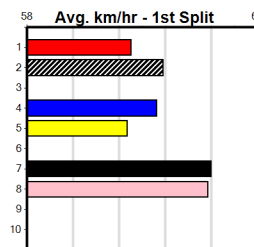

NP ELECTRICAL (1-4 WINS) (275+ RANK)

Distance: 460m, Race Type: Restricted Win, Total Prizemoney: $1,530
1st: $1,000, 2nd: $320, 3rd: $160, 4th: $50

MAXIMUM REED (1) has been dominant in her past two and she is drawn to lead throughout again.
BRONZE (5) caught the eye last time and he will appreciate the smaller line-up. GRAVY GIRL (8) can run a cheeky race.

Watchdog Tips: **1** **5** **8** **4** **Bet:** **Win 1**

1

MAXIMUM REED [6] **Dominant in her past two, well drawn, yes** **$2.20**

BK Bitch Nov-22 Sire: SUPERIOR PANAMA Dam: MAXIMUM KACK
Owner(s): JORDEAN (SYN), J Cooper, J Cooper Trainer: Jordan Cooper (Lethbridge)
Winning Distances: < 300m (0) 300 - 399m (0) 400 - 499m (2) 500 - 599m (0) 600 - 699m (0) > 700m (0)

Winning Weights: 29.6(1) 29.9(1)

Run	Dist	Wgt	Track	Date	Time	BOB	Margin	1st/2nd (Time)	PIR	Checked	Comment	WR	Split 1	S/P	Grade
2nd (6)	29.6	410	HOR	R4	21-Sep-24	23.80	23.33	4.75L BIG SUNSHINE (23.48)	S/33	.	.	.	10.73	$2.10	M
5th (8)	29.1	425	BEN	R2	25-Oct-24	24.84	23.88	13.00 LAMIA NONNA MARY (23.96)	M/766	.	.	.	6.89	$4.80	M
5th (4)	29.3	410	HOR	R2	29-Oct-24	24.08	23.25	8.50L ZIPPING TAMIKA (23.51)	M/65	.	.	.	11.05	$3.40	M
8th (3)	29.0	450	BAL	R3	04-Nov-24	26.53	25.74	8.50L PAW NITRO (25.95)	S/768	.	W	.	6.97	$5.00	T3-M
6th (2)	29.6	450	BAL	R1	13-Nov-24	26.33	25.03	14.00 CRACKERJACK LES (25.38)	M/356	.	.	.	6.73	$19.50	M
1st (8)	29.6	450	BAL	R1	18-Nov-24	25.80	25.44	4.50L CRACKERJACK COOK	Q/111	.	SW	.	6.67	$3.60	T3-M
1st (1)	29.9	450	SHP	R2	23-Nov-24	25.66	25.32	3.25L SHALL BE QUICK (25.88)	M/111	.	.	.	6.78	$3.50	RW

Last 3 wins NOT included above

Box History

Bx	1st	2nd	3rd	4th	5th	6th	7th	8th
1	1							
2						1		
3								1
4					1			
5								
6		1						
7								
8	1				1			

Prize Best	$2520.00
Starts	FSH
Trk/Dts	7-2-1-0
APM	0-0-0-0
	2312

2

CHARLI MARLEY [6] **Talented but can be risky at box rise, place hope** **$10.00**

BK Bitch Jul-22 Sire: SH AVATAR Dam: FAIRYTALE WISH
Owner(s): C Capuano Trainer: Chloe Dew (Anakie)
Winning Distances: < 300m (0) 300 - 399m (0) 400 - 499m (1) 500 - 599m (1) 600 - 699m (0) > 700m (0)

Winning Weights: 26.3(1) 26.4(1)

Run	Dist	Wgt	Track	Date	Time	BOB	Margin	1st/2nd (Time)	PIR	Checked	Comment	WR	Split 1	S/P	Grade
3rd (1)	26.3	410	HOR	R3	24-Sep-24	23.66	22.93	5.50L BLACK STATESMAN (23.28)	M/32	.	.	.	10.59	$13.90	X67
5th (5)	26.4	520	GEL	R9	27-Sep-24	31.10	30.13	14.00 PSYCHO BUDDY (30.13)	M/4445	.	.	.	5.67	$6.70	RW
4th (6)	26.7	410	HOR	R10	08-Oct-24	23.57	23.26	2.25L IS HE LUCKY (23.43)	M/32	.	.	.	10.47	$31.10	6G
3rd (2)	26.9	460	GEL	R7	15-Oct-24	26.34	25.90	6.50L PAW SAMUEL (25.90)	M/333	.	.	.	6.77	$8.70	6G
6th (3)	27.1	525	MEA	R3	19-Oct-24	31.42	29.71	19.00 SUNSET WISP (30.12)	M/6566	.	.	.	5.33	$42.60	X67
7th (7)	26.8	410	HOR	R10	09-Nov-24	24.01	22.98	12.00 ENZOLA (23.24)	S/77	.	VO	.	10.81	$44.70	6G
2nd (2)	26.8	450	WBL	R7	25-Nov-24	25.93	25.83	1.25L HOOKED ON YUKI (25.84)	S/332	.	.	.	6.84	$3.70	X67
5th (1)	27.0	350	HVL	R7	29-Nov-24	19.90	19.46	2.75L ALL ON MERRETT (19.72)	S/3	.	.	.	6.70	$10.70	T3-RW

Last 3 wins NOT included above

Box History

Bx	1st	2nd	3rd	4th	5th	6th	7th	8th
1		2	1		1			
2	2	1	2					
3						2		
4				1		1		
5				1	1			1
6				4	1			
7							2	
8				1	2	1		

Prize Best	$5795.00
Starts	26.27(1)-3/8/24
Trk/Dts	27-2-3-3
APM	5-0-1-1
	2387

3

*** VACANT BOX ***

Sire: Dam: Trainer:

Owner(s):
Winning Distances: < 300m (0) 300 - 399m (0) 400 - 499m (0) 500 - 599m (0) 600 - 699m (0) > 700m (0)
Winning Weights:

Box History