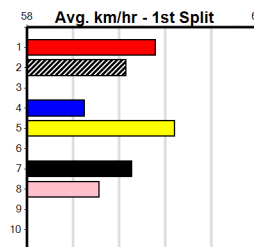

GEELONG PRINTING (0-1 WIN) (275+ RANK)

Distance: 400m, Race Type: Restricted Win, Total Prizemoney: $1,530
1st: $1,000, 2nd: $320, 3rd: $160, 4th: $50

BRUNO CHOCOLATE (1) has been placed in two of four t date and he is drawn to make every post a winner. LAURA MAY (2) was solidly placed two runs back and she will be strong in the run home. SPECIAL PLAYERS (5) is an improving type.

Watchdog Tips: 1 2 5 4 **Bet:** Win 1

Form Box	Wgt	Dist	Track	Date	Time	BON	Margin	1st/2nd (Time)	PIR	Checked	Comment	W/R	Split 1	S/P	Grade	
1	BRUNO CHOCOLATE (NSW) [Placed in two of four, drawn to lead, yes] $1.90															
	BK	Dog		Feb-23		Sire: FERAL FRANKY		Dam: UNLEASH THE FUN		Trainer: John Barbara (Exford)						
	Owner(s): L Carbone															
	Winning Distances: < 300m (0) 300 - 399m (0) 400 - 499m (0) 500 - 599m (0) 600 - 699m (0) > 700m (0)															
	Winning Weights:															
	6th (4)	31.8	400	GEL	R2	11-Oct-24	24.34	22.58	17.00 ROMANTIC CITY (23.22)	M/66				8.99	$3.80	M
	2nd (2)	32.4	425	BEN	R1	25-Oct-24	24.19	23.88	0.75L NANCY DEVERE (24.14)	Q/111				6.46	$3.80	M
	2nd (1)	32.0	400	GEL	R1	01-Nov-24	23.20	22.44	4.25L WARM HUGS (22.90)	M/43				8.65	$1.40	M
	6th (7)	31.8	425	BEN	R2	15-Nov-24	25.22	23.97	13.00 MAYFAIR JILL (24.36)	M/435				6.79	$2.60	M
	Last 3 wins NOT included above															

Box History								
Bx	1st	2nd	3rd	4th	5th	6th	7th	8th
1	1							
2		1						
3								
4								
5								
6								
7								
8								
Prize Best								$1040.00
Starts								23.20(1)-1/11/24
Trk/Dts								4-0-2-0
APM								2-0-1-0 832

2	LAURA MAY [M] [Solidly placed two run back, danger if steps] $9.00															
	BD	Bitch		Feb-23		Sire: GOOD ODDS HARADA		Dam: PIRATES PATCH		Trainer: Wendy Saathoff (Toolern Vale)						
	Owner(s): M Davis															
	Winning Distances: < 300m (0) 300 - 399m (0) 400 - 499m (0) 500 - 599m (0) 600 - 699m (0) > 700m (0)															
	Winning Weights:															
	4th (5)	27.7	425	BEN	R2	15-Nov-24	24.82	23.97	7.00L MAYFAIR JILL (24.36)	M/343				6.75	$13.30	M
	3rd (6)	27.2	390	BAL	R4	21-Nov-24	22.71	21.93	4.50L MR. FRANKIE LEE (22.39)	M/64				8.76	$5.50	M
	4th (4)	27.7	400	GEL	R3	28-Nov-24	23.08	22.55	5.00L PRISTINE (22.73)	M/33				8.62	$30.00	MH
	Last 3 wins NOT included above															

Box History								
Bx	1st	2nd	3rd	4th	5th	6th	7th	8th
1								
2								
3								
4					1			
5					1			
6				1				
7								
8								
Prize Best								$410.00
Starts								23.08(4)-28/11/24
Trk/Dts								3-0-0-1
APM								1-0-0-0 410

3	*** VACANT BOX ***														
					Sire: Dam:								Trainer:		
	Owner(s):														
	Winning Distances: < 300m (0) 300 - 399m (0) 400 - 499m (0) 500 - 599m (0) 600 - 699m (0) > 700m (0)														
Winning Weights:															

Box History								
Bx	1st	2nd	3rd	4th	5th	6th	7th	8th
1								
2								
3								
4								
5								
6								
7								
8								

4	ZENVO YOYO [7] [Strong winner two runs back, keep safe again] $4.60															
	BE	Bitch		Nov-22		Sire: BALLYMAC KINGDOM		Dam: ZIPPY ZENVO		Trainer: Donna Knight (Talbot)						
	Owner(s): G Mitchell															
	Winning Distances: < 300m (0) 300 - 399m (0) 400 - 499m (1) 500 - 599m (0) 600 - 699m (0) > 700m (0)															
	Winning Weights: 27.8(1)															
	4th (7)	27.8	525	MEP	R3	18-Sep-24	31.66	29.87	21.00 SAINT NIFTY (30.20)	M/7444				5.45	$12.60	M
	7th (7)	27.5	525	MEP	R2	25-Sep-24	30.98	29.64	5.50L ASTON KOPECK (30.60)	S/8877				5.49	$46.00	M
	7th (8)	27.3	450	BAL	R3	02-Oct-24	26.34	25.12	14.00 CARUGGI (25.37)	S/887				7.06	$26.60	M
	5th (1)	28.3	450	BAL	R9	14-Oct-24	26.18	25.41	12.00 UPSET SUNSET (25.41)	M/445				6.79	$16.00	T3-M
	6th (4)	27.5	450	BAL	R2	23-Oct-24	26.29	24.99	11.00 PAW CRAFTER (25.54)	S/777				6.94	$31.90	M
2nd (4)	27.7	450	BAL	R3	07-Nov-24	26.02	25.56	2.50L SPEEDY KHE SANH (25.85)	M/222				6.83	$5.40	M	
1st (5)	27.8	450	BAL	R3	14-Nov-24	25.92	25.67	4.00L VANESSA BALE (26.19)	M/221				6.80	$1.90	T3-M	
7th (7)	28.2	450	BAL	R7	21-Nov-24	26.11	25.19	14.00 JILL'S JULIETTE (25.19)	M/888				6.92	$26.10	7	
Last 3 wins NOT included above