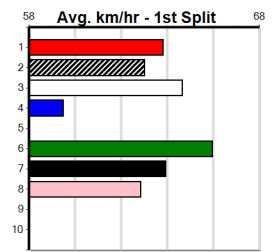

Geelong
13 (E1)
9:07PM

(VIC time)

GEELONG RACE 13(275+ RANK)

Distance: 400m, Race Type: Grade 5, Total Prizemoney: $1,530
1st: $1,000, 2nd: $320, 3rd: $160, 4th: $50

GUNAI JEDI (6) was a top 22.04 Shepparton winner recently and he looks very well graded in this event. HOSEY SIDEKICK (7) led for a long way last time and he will give a great sight once again. MAGGIE PARKER (2) can run a cheeky race

Watchdog Tips: **6** **7** **2** **4** **Bet:** **Win 6**

1

LAKEVIEW LOTTIE [5] Resuming, capable when fit, place claims **$12.00**
BEBD Bitch Nov-20 Sire: WHISKEY RIOT Dam: LAKEVIEW GRACE Trainer: Darren Petersen (Rochester)

Owner(s): D Petersen
Winning Distances: < 300m (0) 300 - 399m (0) 400 - 499m (1) 500 - 599m (4) 600 - 699m (1) > 700m (0)
Winning Weights: 27.8(1) 27.9(1) 28.0(2) 28.1(1) 28.4(1)

Box	1st	2nd	3rd	4th	5th	6th	7th	8th
1	1	1	1	1	2			1
2	1	1	3	3	1			
3	2	2					1	1
4			2	2	1			
5		3	2	1	1	1		2
6	1	2	1	1	2	1		
7	1	1	2	1	3	1		
8			1	1	3	1		

Prize Best Starts Trk/Dts APM: $40535.00 FSTD 58-6-10-12 0-0-0-0 1618

2

MAGGIE PARKER [5] Good record here, threat if steps evenly **$3.60**
BK Bitch Mar-22 Sire: SHIMA SHINE Dam: HARLEQUIN ROSE Trainer: Matthew Nash (Little River)

Owner(s): M Nash
Winning Distances: < 300m (0) 300 - 399m (0) 400 - 499m (3) 500 - 599m (0) 600 - 699m (0) > 700m (0)
Winning Weights: 26.8(1) 27.2(1) 27.4(1)

Box	1st	2nd	3rd	4th	5th	6th	7th	8th
1				1			2	
2					2	1	1	
3								
4	2	1	1					1
5	1							
6		1		1	1			
7						1		1
8								

Prize Best Starts Trk/Dts APM: $4580.00 22.86(4)-27/8/24 18-3-2-1 11-3-1-0 2592

3

RICH FLEX (SA)[5] Just not racing well enough, prefer to watch **$16.00**
F Dog Mar-21 Sire: HARD STYLE RICO Dam: LIMIT DESIRES Trainer: Aroha Hemingway (Rochester)

Owner(s): A Hemingway
Winning Distances: < 300m (0) 300 - 399m (7) 400 - 499m (3) 500 - 599m (0) 600 - 699m (0) > 700m (0)
Winning Weights: 34.0(1) 34.7(1) 35.0(2) 35.1(2) 35.3(1) 35.5(1) 35.6(1) 36.2(1)

Box	1st	2nd	3rd	4th	5th	6th	7th	8th
1	1	1	1	1	1	1	1	1
2	2	2			1			
3	1	1			1	2	1	
4	3		1			2	2	
5	1			3			1	1
6					1	2	1	
7	1		1	1			3	1
8	1	1						

Prize Best Starts Trk/Dts APM: $18790.00 22.55(5)-8/8/23 41-10-2-3 4-1-0-1 657

4

LALA SPEED [5] Steady record here but has talent, keep safe **$6.50**
RBD Dog May-21 Sire: KC AND ALL Dam: LALA SHIM Trainer: Donna Knight (Talbot)

Owner(s): G Mitchell
Winning Distances: < 300m (0) 300 - 399m (3) 400 - 499m (0) 500 - 599m (0) 600 - 699m (0) > 700m (0)
Winning Weights: 34.9(1) 35.1(1) 35.4(1)

Box	1st	2nd	3rd	4th	5th	6th	7th	8th
1	1	2	2	2	3	3	3	
2		3	3	1	1	1		
3		1	2				2	1
4	1	5	2	2	3	2	1	1
5		1	2	1	1	3	3	
6		3		1	2	1	1	
7	1		3	1	3	1	1	2
8			2	3	2	2	1	

Prize Best Starts Trk/Dts APM: $15360.00 23.06(6)-4/8/23 89-3-15-16 6-0-1-0 1669

5

*** VACANT BOX ***

Sire: Dam: Trainer:

Owner(s):
Winning Distances: < 300m (0) 300 - 399m (0) 400 - 499m (0) 500 - 599m (0) 600 - 699m (0) > 700m (0)
Winning Weights:

Box History