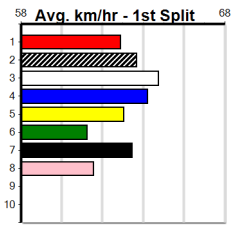

SHIMA SHINE @ STUD (300+RANK)

Distance: 460m, Race Type: Mixed 6/7, Total Prizemoney: $1,530
1st: $1,000, 2nd: $320, 3rd: $160, 4th: $50

7

4:54PM
(VIC time)

BLINKED (4) showed her talent with a handy 22.79 win here last time and she may be suited to this distance range. RING A HOUDINI (1) has the good draw and he should be in the firing line throughout. GALLOPING RED (3) won't be too far away

Watchdog Tips: 4 1 3 5 **Bet:** Box Quinella 1,3,4 ($10 for 333.33%)