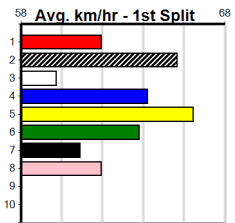

G'DAY CHEF CATERERS (300+RANK)

Distance: 400m, Race Type: Grade 6, Total Prizemoney: $1,530
1st: $1,000, 2nd: $320, 3rd: $160, 4th: $50

Watchdog Tips:

5

1

2

4

Bet:

Win 5

Main table containing race details for 10 races, including horse names, trainers, odds, and winning boxes.