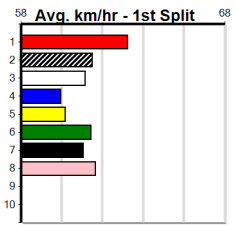

SPORTSBET GREEN TICKS (300+RANK)

Distance: 460m, Race Type: Maiden, Total Prizemoney: $1,530
1st: $1,000, 2nd: $320, 3rd: $160, 4th: $50

1
3:09PM
(VIC time)

PAGODA GROWLER (8) has turned in some eye catching performances of late and she looks suited in this event. HAPPY INTENTION (1) has the good draw and she can settle closer than normal. KICK ON KING (2) has claims

Watchdog Tips: **8** **1** **2** **5** **Bet:** **Win 8**