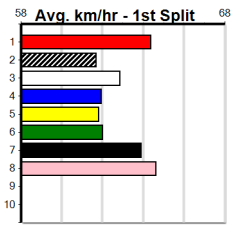

PAUA OF BUDDY @ STUD (300+RANK)

Distance: 400m, Race Type: Grade 7, Total Prizemoney: \$1,530
1st: \$1,000, 2nd: \$320, 3rd: \$160, 4th: \$50

4

4:04PM

(VIC time)

PETITE BEAST (7) has been luckless since her debut win here and she will find this a lot easier. I'M A TREASURE (1) has been placed in four of eight here and she is drawn to get the breaks. BENNACHIE LANE (6) can come out running.