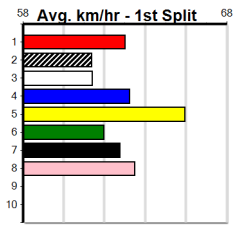

DREAMCHASERS TIX ON SALE NOW (300

Distance: 460m, Race Type: Grade 5, Total Prizemoney: \$1,530
1st: \$1,000, 2nd: \$320, 3rd: \$160, 4th: \$50

6

4:39PM

(VIC time)

CATCH THE OUTLAW (5) was impressive when placed two runs back over 400m and he has a good record over this journey. LITTLE VENICE (8) was handily placed two runs back and she can run a cheeky race. RANGER'S GIRL (1) has claims