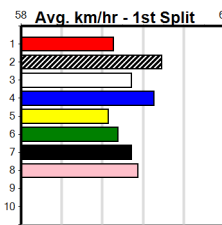

SENNACHIE @ STUD (300+RANK)

Distance: 400m, Race Type: Grade 5, Total Prizemoney: $1,530
1st: $1,000, 2nd: $320, 3rd: $160, 4th: $50

11

6:16PM

(VIC time)

SHE'S VERSACE (5) resumes from a spell and she should be primed to fire fresh. UNDER HIS SPELL (3) was far from disgraced last time and he can settle near the speed. SON OF TOM (4) will be strong in the run home.

Watchdog Tips:

5

3

4

8

Bet:

Win 5