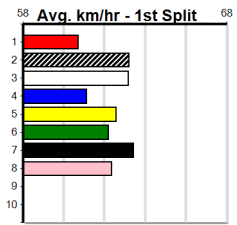

BARN BAR FUNCTION ROOM (300+RANK)

Distance: 400m, Race Type: Grade 7, Total Prizemoney: $1,530
1st: $1,000, 2nd: $320, 3rd: $160, 4th: $50

Watchdog Tips:

3

5

6

7

Bet:

Win 3

Form	Box	Weight	Dist	Track	Date	Time	BON	Margin	1st/2nd (Time)	PIR	Checked	Comment	W/R	Split 1	S/P	Grade

1 REWRITTEN [7] *One paced, can push wide, prefer to watch*
RF D Aug-21 **BEWILDERING** **MISS DEE MEADOWS** **$16.00**

Trainer: Steven Van oirschot (Moe South)

5th (3)	32.0	435	SLE	R4	25-Sep-24	25.33	24.88	6.00	LCARLIN (24.94)	M/555	.	.	.	5.46	$25.20	7
5th (5)	31.3	300	HVL	R9	09-Oct-24	17.37	16.85	3.00	LDISCO GIZMO (17.17)	M/6	.	.	.	4.27	$13.30	X67
8th (1)	31.9	400	WGL	R3	24-Oct-24	24.18	22.95	17.00	LPARUMBA JAZZMAN (23.05)	S/88	.	V0	.	9.06	$8.90	T3-7
6th (2)	33.4	300	HVL	R2	27-Nov-24	17.29	16.81	4.25	LCHILLI PEPPER (17.01)	S/6	.	.	W	4.17	$60.00	X67

Owner(s): S Van oirschot

Winning Boxes

1	2	3	4	5	6	7	8
							1
Prize							
Best							
Starts							
Trk/Dst							
APM							

2 JUST ANGELIC [7] *Down on confidence, this is easier, place*
BEBD B Apr-22 **FERNANDO BALE** **BIVOUAC** **$7.50**

Trainer: William Mcneil (Donvale)

5th (7)	25.5	400	WGL	R3	15-Aug-24	23.26	22.75	7.00	LRBECCA RIOT (22.80)	M/74	.	.	.	8.63	$8.30	T3-7
4th (5)	24.7	390	SHP	R10	12-Sep-24	22.93	22.24	2.50	LWONDERFUL GIRL (22.77)	M/64	.	.	.	8.96	$2.60	7
6th (3)	24.9	400	GEL	R11	17-Sep-24	24.28	22.79	16.00	LMR. BOOT BOOT (23.16)	M/36	.	V5	.	8.72	$2.00	7
4th (3)	26.0	390	SHP	R10	28-Nov-24	22.61	22.30	3.00	LASTON PRESIDENT (22.40)	M/44	.	.	.	8.72	$9.30	7

Owner(s): W Mcneil

Winning Boxes

1	2	3	4	5	6	7	8
			1				
Prize							
Best							
Starts							
Trk/Dst							
APM							

3 MAGIC OUTLAW [7] *Handy 22.93 winner here, hard to hold out*
F B Feb-22 **CATCH THE THIEF** **SUPREME OUTLAW** **$2.80**

Trainer: Phillip Pollutro (Morwell)

1st (8)	26.3	400	WGL	R1	07-Nov-24	22.93	22.67	2.00	LRUTH'S COMMANDER (23.06)	M/11	.	.	.	8.49	$18.90	T3-M
6th (4)	26.5	400	WGL	R9	14-Nov-24	23.43	22.72	8.00	LNO CHARGE (22.89)	M/87	.	.	.	8.82	$9.40	X67
6th (1)	26.4	300	HVL	R3	17-Nov-24	17.62	16.66	8.00	LMUMS PEARL (17.09)	M/8	.	.	.	4.16	$73.00	X67
6th (8)	26.1	460	WGL	R7	28-Nov-24	26.77	26.13	9.50	LBABY GIRL PEARL (26.13)	M/666	.	.	.	6.77	$20.30	T3-RW

Owner(s): P Pollutro

Winning Boxes

1	2	3	4	5	6	7	8
							1
Prize							
Best							
Starts							
Trk/Dst							
APM							

4 UNCHAINED [7] *Poor record here, drawn to find bother, tested*
BK B Feb-22 **BEAST UNLEASHED** **FORTNIGHT ADDICT** **$16.00**

Trainer: Lina Repici (Hampton Park)

8th (4)	28.0	400	WGL	R9	01-Aug-24	23.61	22.88	6.00	LDANCING DARCI (23.20)	Q/76	.	.	.	8.86	$59.80	7
6th (2)	27.9	595	SAP	R3	04-Aug-24	36.32	34.45	14.00	LPAW OCTAVIA (35.40)	M/3366	.	.	.	9.65	$33.90	RW
6th (2)	28.3	400	WGL	R10	08-Aug-24	23.86	22.66	10.00	LSPICY ASSASSIN (23.18)	M/66	.	.	.	9.02	$46.40	T3-7
6th (2)	27.8	400	WGL	R9	28-Nov-24	23.81	22.74	12.00	LHOW HIGH CONGA (22.98)	S/76	.	.	.	8.94	$53.70	T3-7

Owner(s): P Repici

Winning Boxes

1	2	3	4	5	6	7	8
			1				
Prize							
Best							
Starts							
Trk/Dst							
APM