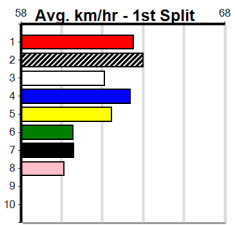

MC GRAFIX & SIGNS (300+RANK)

Distance: 400m, Race Type: Maiden, Total Prizemoney: \$1,530
1st: \$1,000, 2nd: \$320, 3rd: \$160, 4th: \$50

3

3:45PM

(VIC time)

WEEONA BELLA (4) has shown improvement in her past two runs and she looks suited in this event.
ALBATROSS WINGS (2) led for a long way last time and he should run a cheeky race again. HOW
HIGH JIVE (1) has the good draw.