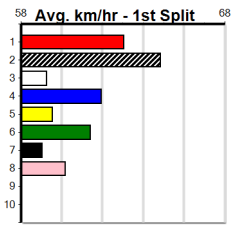

VIATEK (300+RANK)

Distance: 400m, Race Type: Maiden, Total Prizemoney: $1,530
1st: $1,000, 2nd: $320, 3rd: $160, 4th: $50

2

3:27PM
(VIC time)

MISSY MOOLA (4) has been luckless since her debut placing and she can make amends this time around. FLYING MCKEON (2) is better than her past few runs and she can work into the mix mid race. CRYPTO WARRIOR (1) showed improvement last time.

Watchdog Tips: **4** **2** **1** **6** **Bet:** **Win 4**