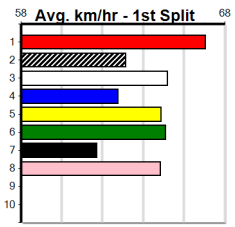

OAKS SUPER BOX (300+RANK)

Distance: 400m, Race Type: Grade 5, Total Prizemoney: $1,530
1st: $1,000, 2nd: $320, 3rd: $160, 4th: $50

HIGH FINANCE (6) has a good record here and she can atone for some luckless runs of late. PANAMA STROM (3) is another who goes well here and he can settle near the speed. OUT OF CHARGE (5) has claims.

Watchdog Tips: 6 3 5 1 Bet: Box Quinella 3,5,6 ($10 for 333.33%)

Main table containing race details for 10 races, including horse names, trainers, owners, and winning boxes.