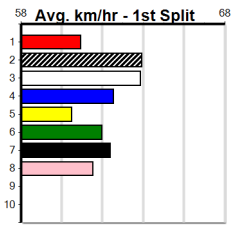

PHOTO MAN @ STUD (300+RANK)

Distance: 400m, Race Type: Grade 5, Total Prizemoney: $1,530
1st: $1,000, 2nd: $320, 3rd: $160, 4th: $50

5

4:23PM

(VIC time)

MEGA BANJO BOY (3) has been placed in two of his past three and he has the speed to make every post a winner. MR. LARSON (2) has a good record here and he will find this easier than his recent racing. GEOFF'S BOMBER (8) has claims

Watchdog Tips:

3

2

8

6

Bet:

Win 3