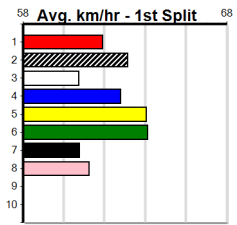

SPORTSBET NOBODY DOES IT EASIER (3)

Distance: 400m, Race Type: Grade 5, Total Prizemoney: $1,530
1st: $1,000, 2nd: $320, 3rd: $160, 4th: $50

BLACK PRESTIGE (8) was a strong 26.69 winner here in October and she is suitably drawn out wide. SUPER FLIRT (7) is better than her past two and she can settle on the speed. LONG WAY HOME (5) will be strong in the run home.

Watchdog Tips: **8** **7** **5** **2** **Bet:** **Box Quinella 5,7,8 ($10 for 333.33%)**