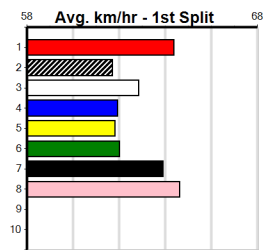

PAUA OF BUDDY @ STUD (300+RANK)

Distance: 400m, Race Type: Grade 7, Total Prizemoney: $1,530
1st: $1,000, 2nd: $320, 3rd: $160, 4th: $50

PETITE BEAST (7) has been luckless since her debut win here and she will find this a lot easier. I'M
A TREASURE (1) has been placed in four of eight here and she is drawn to get the breaks.
BENNACHIE LANE (6) can come out running.

Watchdog Tips: 7 1 6 3 Bet: Win 7

I'M A TREASURE (NSW)[7] Placed in four of eight here, main danger $4.60
BK Bitch Oct-21 Sire: MEPUNGA BLAZER Dam: IRMA ADELINE
Owner(s): C Treasure
Winning Distances: < 300m (0) 300 - 399m (1) 400 - 499m (0) 500 - 599m (0) 600 - 699m (0) > 700m (0)
Trainer: Craig Treasure (Hazelwood South)
Box History table and Prize Best Starts Trk/Dts APM

GALLOPING DEMI [7] Beaten in all three runs here, prefer to watch $21.00
BK Bitch Sep-22 Sire: BERNARDO Dam: IN ORBIT
Owner(s): R Conway
Winning Distances: < 300m (0) 300 - 399m (0) 400 - 499m (0) 500 - 599m (1) 600 - 699m (0) > 700m (0)
Trainer: Robert Conway (Bunyip)
Box History table and Prize Best Starts Trk/Dts APM

PINOT GRIGIO [7] Never headed three runs back, must respect $7.50
LTF Bitch Aug-21 Sire: BEWILDERING Dam: MISS DEE MEADOWS
Owner(s): S Van oirschot
Winning Distances: < 300m (0) 300 - 399m (0) 400 - 499m (1) 500 - 599m (0) 600 - 699m (0) > 700m (0)
Trainer: Steven Van oirschot (Moe South)
Box History table and Prize Best Starts Trk/Dts APM

ALPHA GIRL [7] Solid PB here, draw is a worry, place best $8.00
BK Bitch Aug-21 Sire: BEWILDERING Dam: MISS DEE MEADOWS
Owner(s): S Van oirschot
Winning Distances: < 300m (0) 300 - 399m (0) 400 - 499m (1) 500 - 599m (0) 600 - 699m (0) > 700m (0)
Trainer: Steven Van oirschot (Moe South)
Box History table and Prize Best Starts Trk/Dts APM

CROWN ARYA [7] Placed in only two of five here, prefer others $12.00
BK Bitch Sep-22 Sire: TIGGERLONG TONK Dam: QUEENIE JEAN
Owner(s): T Kennedy-harris
Winning Distances: < 300m (0) 300 - 399m (0) 400 - 499m (1) 500 - 599m (0) 600 - 699m (0) > 700m (0)
Trainer: Tammy Kennedy-harris (Devon M)
Box History table and Prize Best Starts Trk/Dts APM