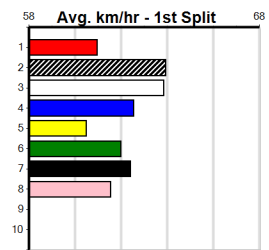

PHOTO MAN @ STUD (300+RANK)

Distance: 400m, Race Type: Grade 5, Total Prizemoney: $1,530
1st: $1,000, 2nd: $320, 3rd: $160, 4th: $50

MEGA BANJO BOY (3) has been placed in two of his past three and he has the speed to make every post a winner. MR. LARSON (2) has a good record here and he will find this easier than his recent racing. GEOFF'S BOMBER (8) has claims

Watchdog Tips: 3 2 8 6 Bet: Win 3

HURRICANE MIAMI [5] One paced but the draw should help, place hope $7.50
Owner(s): V Sultana
Winning Distances: < 300m (0) 300 - 399m (4) 400 - 499m (4) 500 - 599m (0) 600 - 699m (0) > 700m (0)
Trainer: Victoria Sultana (Trafalgar East)

MR. LARSON [5] Good record here, drops in class, main danger $3.40
Owner(s): T Condon
Winning Distances: < 300m (0) 300 - 399m (1) 400 - 499m (7) 500 - 599m (0) 600 - 699m (0) > 700m (0)
Trainer: Andrea Condon (Hampton Park)

MEGA BANJO BOY [5] Placed in two of his past three, hard to hold out $4.20
Owner(s): W Dawes
Winning Distances: < 300m (0) 300 - 399m (4) 400 - 499m (0) 500 - 599m (0) 600 - 699m (0) > 700m (0)
Trainer: William Dawes (Moe South)

SMOOTH CRUISER [5] Lack of early speed is a worry, prefer to watch $10.00
Owner(s): J Carr
Winning Distances: < 300m (0) 300 - 399m (0) 400 - 499m (4) 500 - 599m (3) 600 - 699m (0) > 700m (0)
Trainer: Malcolm Carr (Devon Meadows)

BOMBER'S LADY [5] Poor record here, drawn to find bother, tested $16.00
Owner(s): G Green
Winning Distances: < 300m (0) 300 - 399m (2) 400 - 499m (1) 500 - 599m (0) 600 - 699m (0) > 700m (0)
Trainer: Geoffrey Green (Woodside)

1

2

3

4

5