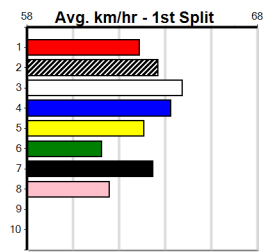

SHIMA SHINE @ STUD (300+RANK)

Distance: 460m, Race Type: Mixed 6/7, Total Prizemoney: $1,530
1st: $1,000, 2nd: $320, 3rd: $160, 4th: $50

BLINKED (4) showed her talent with a handy 22.79 win here last time and she may be suited to this distance range. RING A HOUDINI (1) has the good draw and he should be in the firing line throughout. GALLOPING RED (3) won't be too far away

Watchdog Tips: 4 1 3 5 **Bet:** Box Quinella 1,3,4 ($10 for 333.33%)

Form Box	Wgt	Dist	Track	Date	Time	BON	Margin	1st/2nd (Time)	PIR	Checked	Comment	WR	Split 1	S/P	Grade	
1	RING A HOUDINI [6] $4.60															
	No luck since his Hvl win, can atone, danger															
	BK Dog Jan-23 Sire: HOUDINI BOY Dam: RING A DRAGON Trainer: Danny Cortese (Devon Meadows)															
	Owner(s): A Frey															
	Winning Distances: < 300m (0) 300 - 399m (2) 400 - 499m (0) 500 - 599m (0) 600 - 699m (0) > 700m (0)															
	Winning Weights: 33.1(1) 33.4(1)															
	5th (5) 33.2 400 WGL R4 25-Oct-24 23.35 22.52 6.50L UNINVITING (22.92) M/87 . . . . . 8.65 $5.50 7															
	7th (4) 33.6 460 WGL R6 31-Oct-24 26.91 25.94 9.50L JUMBUK DAMIEN (26.25) S/766 . . . . . 6.73 $4.10 T3-RW															
	3rd (3) 33.8 460 WGL R3 04-Nov-24 26.35 25.64 3.75L ASTON AMISHA (26.09) M/433 . . . . . 6.62 $15.00 X67															
	5th (5) 32.9 460 GEL R3 08-Nov-24 26.99 25.65 7.50L PAW GORDY (26.47) M/754 . . . . . 6.80 $51.60 X67															
2	GENERAL SHADOW [7] $21.00															
	Finally broke through, this is harder, tough ask															
	BD Dog Aug-22 Sire: SH AVATAR Dam: ROCKIN' ROSIE Trainer: David Kerr (Caldermeade)															
	Owner(s): T Faull															
	Winning Distances: < 300m (0) 300 - 399m (0) 400 - 499m (1) 500 - 599m (0) 600 - 699m (0) > 700m (0)															
	Winning Weights: 30.5(1)															
	5th (8) 30.1 460 GEL R4 01-Oct-24 26.73 26.08 8.50L PAW IMPERIAL (26.14) Q/345 . . . . . 6.75 $70.40 M															
	6th (2) 30.3 596 GEL R2 07-Oct-24 35.98 34.63 20.00 MEPUNGA INFRARED (34.63) M/3556 . . . . . 9.58 $34.70 RW															
	2nd (3) 30.9 510 SLE R4 23-Oct-24 29.69 29.13 6.50L MR. ZULU (29.27) M/232 . . . . . 9.63 $24.80 M															
	7th (2) 30.9 400 WGL R2 07-Nov-24 23.70 22.67 15.00 DAINTREE SHADY (22.71) M/87 . . . . . 8.77 $10.30 T3-M															
3	GALLOPING RED [6] $7.50															
	No luck of late, has the talent, can threaten															
	RF Dog Sep-22 Sire: BERNARDO Dam: IN ORBIT Trainer: Robert Conway (Bunyip) ENG MEP 2024-12-04															
	Owner(s): R Conway															
	Winning Distances: < 300m (0) 300 - 399m (0) 400 - 499m (0) 500 - 599m (2) 600 - 699m (0) > 700m (0)															
	Winning Weights: 29.0(1) 29.5(1)															
	5th (4) 29.4 460 WGL R5 24-Sep-24 26.20 25.73 4.25L PAW JUDAS (25.91) M/455 . . . . . 6.68 $47.90 RWH															
	5th (1) 29.3 595 SAP R3 30-Sep-24 35.09 33.99 8.50L PAW QUINBY (34.50) Q/1123 . . . . . 9.22 $9.40 RW															
	1st (2) 29.5 515 SAP R7 21-Oct-24 29.84 29.38 2.00L RHUBARB (29.97) M/2111 . . . . . 5.18 $6.30 X67															
	5th (8) 30.4 510 SLE R9 27-Oct-24 29.92 28.69 15.00 SWEET BEE (28.88) M/455 . . . . . 9.53 $3.40 X67															
4	BLINKED [7] $3.20															
	Never headed last time, go close if steps evenly															
	RF Bitch Sep-22 Sire: ASTON RUPEE Dam: DISTINCT Trainer: Max Cameron (Cranbourne)															
	Owner(s): Dayas Star (SYN), G Ithier, C Ithier															
	Winning Distances: < 300m (0) 300 - 399m (0) 400 - 499m (1) 500 - 599m (0) 600 - 699m (0) > 700m (0)															
	Winning Weights: 27.9(1)															
	6th (7) 28.0 400 WGL R1 22-Oct-24 23.63 22.73 10.00 BARKLY STREET (22.95) Q/12 . . . . . 8.39 $20.70 M															
	6th (5) 28.2 400 WGL R3 26-Nov-24 23.59 22.27 13.00 DO SOMETHING (22.75) S/77 . . . . . 8.90 $9.30 M															
	1st (1) 27.9 400 WGL R2 29-Nov-24 22.79 22.61 6.00L ASTON RYAN (23.20) Q/11 . . . . . 8.55 $3.70 M															
	Last 3 wins NOT included above															
5	MORAINE MAX [7] $4.80															
	Still learning but has early speed, keep safe															
	BK Dog Jan-23 Sire: KOBLENZ Dam: MORAINE COCO Trainer: David Jensen (Woodstock)															
	Owner(s): MORAINE (SYN), G Judd, S Judd															
	Winning Distances: < 300m (0) 300 - 399m (0) 400 - 499m (1) 500 - 599m (0) 600 - 699m (0) > 700m (0)