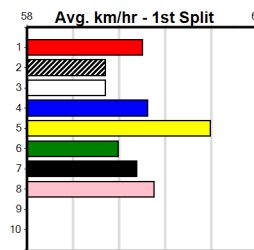

DREAMCHASERS TIX ON SALE NOW

Distance: 460m, Race Type: Grade 5, Total Prizemoney: $1,530
1st: $1,000, 2nd: $320, 3rd: $160, 4th: $50

CATCH THE OUTLAW (5) was impressive when placed two runs back over 400m and he has a good record over this journey. LITTLE VENICE (8) was handily placed two runs back and she can run a cheeky race. RANGER'S GIRL (1) has claims

Watchdog Tips: **5** **8** **1** **3** **Bet:** Box Quinella 1,5,8 ($10 for 333.33%)

1

RANGER'S GIRL [5] Handy effort two runs back, can threaten **$6.50**
BK Bitch Apr-22 Sire: OUT OF RANGE Dam: FREEDOM FIRE Trainer: Anne Carr (Devon Meadows)
Owner(s): J Carr
Winning Distances: < 300m (0) 300 - 399m (1) 400 - 499m (2) 500 - 599m (2) 600 - 699m (0) > 700m (0)
Winning Weights: 26.9(2) 27.2(2) 27.4(1)

Run	Pos	Wgt	Dist	Track	Date	Time	BON	Margin	1st/2nd (Time)	PIR	Checked	Comment	WR	Split 1	S/P	Grade
4th	(7)	27.8	300	HVL	R4	23-Sep-24	17.21	16.72	5.00L THAI BUTTERFLY (16.86)	M/4	.	.	W	4.06	$16.70	T3-5
3rd	(5)	27.8	460	WGL	R8	03-Oct-24	26.56	26.16	6.00L DUSTY OLD ROAD (26.16)	.	.	.	.	.	$16.60	T3-5
4th	(4)	28.0	460	WGL	R6	10-Oct-24	26.62	25.83	12.00 VIPER (25.83)	M/444	.	.	W	6.75	$10.90	T3-5
5th	(6)	28.1	435	SLE	R5	18-Oct-24	25.26	24.54	7.50L DAINTREE VISION (24.76)	M/656	.	.	.	5.35	$12.70	T3-5
4th	(7)	28.1	500	BEN	R8	26-Oct-24	28.73	28.21	7.50L HOLD ME CLOSER (28.21)	M/233	.	.	.	6.67	$26.60	5
8th	(4)	27.9	525	MEP	R11	06-Nov-24	31.28	29.90	10.00 REGENERATE (30.59)	M/5744	.	.	.	5.29	$42.80	T3-5
2nd	(2)	28.0	460	WGL	R8	14-Nov-24	26.31	26.19	1.5L RUN KITTY RUN (26.22)	M/332	.	.	.	6.63	$19.80	5
8th	(5)	27.8	460	GEL	R8	26-Nov-24	26.65	25.91	7.50L SHOWGIRL SHIRLEY (26.13)	M/777	.	.	.	6.88	$25.40	5

Last 3 wins NOT included above

1st	(3)	27.2	450	TRA	R7	08-Jul-24	25.77	24.96	1.00L MASTER EDUARDO (25.82)	M/223	.	.	W	6.79	$10.10	X67
1st	(3)	27.2	500	BEN	R7	20-Jul-24	29.05	28.76	0.05L SQUIGGLY SAM (29.05)	M/112	.	.	W	6.69	$19.50	RW
1st	(1)	27.4	500	BEN	R6	21-Aug-24	28.70	28.49	4.00L SPARTAN LEGEND (28.98)	M/11	.	.	SW	6.74	$7.70	5

Box History

Bx	1st	2nd	3rd	4th	5th	6th	7th	8th
1	1	1	1	1	2			
2		2		1	1			1
3	2	2		2				3
4	1		1	1	3	2		2
5			2	1			2	1
6		1			1			1
7			1	2				1
8	1					3		

Prize Best Starts Trk/Dts APM: $8780.00, 26.31(4)-2/5/24, 46-5-6-5, 10-0-1-3, 3348