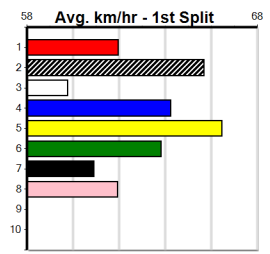

Warragul
10
5:55PM
(VIC time)

G'DAY CHEF CATERERS (300+RANK)

Distance: 400m, Race Type: Grade 6, Total Prizemoney: $1,530
1st: $1,000, 2nd: $320, 3rd: $160, 4th: $50

OUR ELLIE (5) has been solidly placed in her past two and she will prove hard to reel in. OPETAIA (1) has been handy in his past two and he is drawn to get all the breaks. NO CHARGE (2) can show early speed.

Watchdog Tips: **5** **1** **2** **4** **Bet:** **Win 5**

Form Box Wgt Dist Track Date Time BON Margin 1st/2nd (Time) PIR Checked Comment W/R Split 1 S/P Grade

OPETAIA [6] **Solidly placed in his past two, well drawn, danger** **$3.60**
BK Dog Oct-22 Sire: PLAYLIST Dam: VALLEY REAPER Trainer: Adrian Nuttall (Woodside)
Owner(s): L Cardillo
Winning Distances: < 300m (0) 300 - 399m (0) 400 - 499m (2) 500 - 599m (0) 600 - 699m (0) > 700m (0)
Winning Weights: 30.6(1) 31.0(1)

1st (8)	31.0	400	WGL	R10	10-Oct-24	23.06	22.67	2.00L	BALANCED (23.20)	M/111	.	.	SW	.	8.52	$4.70	T3-7
6th (7)	31.2	435	SLE	R5	16-Oct-24	25.51	24.34	11.00	SOMERTON KAREN (24.78)	M/466	.	.	.	.	5.40	$17.70	6G
4th (8)	31.0	400	WGL	R9	24-Oct-24	23.40	22.95	2.50L	TILLY GIRL (23.24)	M/33	.	.	.	.	8.59	$3.90	T3-RW
7th (8)	30.7	435	SLE	R4	30-Oct-24	25.56	24.81	11.00	SELECT MILLS (24.81)	M/377	.	.	.	.	5.33	$12.40	X67
8th (1)	30.5	400	WGL	R10	07-Nov-24	23.99	22.67	12.00	JASON ROSE (23.17)	M/88	.	.	.	.	9.16	$3.40	T3-RW
7th (4)	30.2	460	WGL	R6	14-Nov-24	26.92	26.19	11.00	WEEONA BORIS (26.19)	M/236	.	.	.	.	6.58	$8.30	X67
2nd (6)	30.0	400	WGL	R11	21-Nov-24	23.28	22.66	2.25L	VINNIE'S CAMEL (23.13)	M/43	.	.	.	.	8.77	$6.60	T3-6
3rd (8)	30.0	435	SLE	R12	27-Nov-24	25.23	24.44	2.25L	TOMMY THE HOOD (25.08)	S/311	.	.	.	.	5.48	$17.80	6G

Last 3 wins NOT included above

1st (4)	30.6	435	SLE	R1	04-Sep-24	24.98	24.62	0.50L	KEY PILLARS (25.00)	M/222	.	.	.	.	5.33	$5.80	T3-M

Box History

Bx	1st	2nd	3rd	4th	5th	6th	7th	8th
1								1
2			1			1		
3			1					1
4	1							1
5								
6		1						1
7					1	1		1
8	1		1	1				1

Prize Best Starts Trk/Dts APM $2990.00 23.06(8)-10/10/24 16-2-1-3 4-1-1-0 2252

NO CHARGE [6] **No luck in her past two, can atone, threat** **$4.80**
WBD Bitch Jan-22 Sire: OUT OF RANGE Dam: FURIOUS FLOSS Trainer: Joseph Abela (Clyde)
Owner(s): S Abela
Winning Distances: < 300m (0) 300 - 399m (1) 400 - 499m (1) 500 - 599m (0) 600 - 699m (0) > 700m (0)
Winning Weights: 26.0(1) 26.4(1)

8th (8)	26.2	400	WGL	R5	06-Aug-24	23.66	22.37	14.00	FLYING GENERAL (22.73)	M/58	.	.	W	.	8.54	$28.10	RW
8th (4)	26.2	300	HVL	R3	30-Aug-24	17.53	16.96	8.50L	EVEN CHANCE (16.96)	Q/4	.	.	.	.	4.03	$7.10	T3-7
5th (2)	26.7	300	HVL	R10	19-Sep-24	17.41	16.83	5.00L	HALF MAC (17.07)	M/5	.	.	.	.	4.06	$3.30	T3-7
6th (8)	26.8	400	WGL	R9	01-Nov-24	23.27	22.49	8.00L	ARCHER TWO (22.73)	M/24	.	.	W	.	8.43	$5.60	7
3rd (5)	26.7	400	WGL	R9	07-Nov-24	22.99	22.67	0.50L	SHAUN LEE ROSE (22.96)	Q/11	.	.	SW	.	8.46	$4.10	T3-7
1st (8)	26.4	400	WGL	R9	14-Nov-24	22.89	22.72	1.5L	OUR ELLIE (22.99)	M/22	.	.	.	.	8.50	$2.70	X67
4th (4)	26.2	400	WGL	R10	19-Nov-24	23.06	22.27	7.50L	OUR BOY SHANNON (22.56)	Q/33	.	.	.	.	8.47	$47.30	RWH
5th (4)	26.3	400	WGL	R4	29-Nov-24	23.24	22.61	7.00L	COLLINDA LOU (22.77)	M/55	.	.	.	.	8.68	$62.70	X67

Last 3 wins NOT included above

1st (4)	26.0	300	HVL	R2	31-Jan-24	17.09	16.87	3.5L	LITTLE TANGO (17.32)	M/1	.	.	SW	W	3.90	$1.70	M

Box History

Bx	1st	2nd	3rd	4th	5th	6th	7th	8th
1		2			1			
2								1
3					1			
4	1			1	1			1
5			1					
6								
7		2	1			2		
8	1							1

Prize Best Starts Trk/Dts APM $4295.00 22.84(7)-15/2/24 18-2-4-2 11-1-2-2 2027