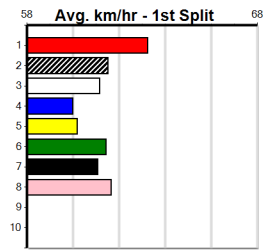

SPORTSBET GREEN TICKS (300+RANK)

Distance: 460m, Race Type: Maiden, Total Prizemoney: $1,530
1st: $1,000, 2nd: $320, 3rd: $160, 4th: $50

PAGODA GROWLER (8) has turned in some eye catching performances of late and she looks suited in this event. HAPPY INTENTION (1) has the good draw and she can settle closer than normal. KICK ON KING (2) has claims

Watchdog Tips: 8 1 2 5 **Bet:** Win 8

1

HAPPY INTENTION [M] **$4.60**

Strong type, drawn to settle close, danger

BK Bitch Feb-23 Sire: FERAL FRANKY Dam: MILLY ROCKS

Owner(s): O'Neill Racing (SYN), T O'Neill, T O'Neill, T O'Neill, M O'Neill Trainer: Tom O'Neill (Pearcedale)

Winning Distances: < 300m (0) 300 - 399m (0) 400 - 499m (0) 500 - 599m (0) 600 - 699m (0) > 700m (0)

Winning Weights:

Pos	Draw	Wgt	Dist	Track	Date	Time	BOB	Margin	1st/2nd (Time)	PIR	Checked	Comment	W/R	Split 1	S/P	Grade
5th	(1)	27.3	460	WGL	R1	01-Oct-24	27.00	25.54	19.00 HIGHLY ABRASIVE (25.70)	S/556	.	.	.	6.80	$4.10	MH
5th	(4)	27.4	510	SLE	R1	09-Oct-24	30.08	28.98	6.00L PRETTY TREASURE (29.67)	M/755	.	.	.	10.00	$9.90	M
5th	(5)	27.8	515	SAP	R1	02-Nov-24	30.91	29.56	17.00 TALK THAT TALK (29.77)	M/6555	.	.	.	5.39	$20.80	M
3rd	(1)	27.7	515	SAP	R1	11-Nov-24	30.50	29.47	8.00L DIFFERENT HERE (29.97)	M/3333	.	.	.	5.14	$18.00	M
6th	(3)	27.9	515	SAP	R2	18-Nov-24	30.80	29.43	14.00 JULY SHE LIED (29.86)	M/666	.	.	.	5.29	$68.20	MH

Last 3 wins NOT included above

Box History

Bx	1st	2nd	3rd	4th	5th	6th	7th	8th
1		1		1				
2								
3					1			
4					1			
5					1			
6								
7								
8								

Prize Best $295.00
Starts 27.00(1)-1/10/24
Trk/Dts 5-0-0-1
APM 1-0-0-0
295

2

KICK ON KING [M] **$6.00**

Far from disgraced last time, can threaten

BK Dog Aug-22 Sire: SH AVATAR Dam: ROCKIN' ROSIE

Owner(s): G Masterson Trainer: Lee Lansdown (Morrington)

Winning Distances: < 300m (0) 300 - 399m (0) 400 - 499m (0) 500 - 599m (0) 600 - 699m (0) > 700m (0)

Winning Weights:

Pos	Draw	Wgt	Dist	Track	Date	Time	BOB	Margin	1st/2nd (Time)	PIR	Checked	Comment	W/R	Split 1	S/P	Grade
7th	(1)	31.4	395	TRA	R1	23-Feb-24	23.58	22.04	12.00L HERE'S TO LOUIE (22.74)	S/757	.	.	.	4.00	$6.50	M
T	(6)	31.6	510	SLE	R1	29-Feb-24	0.00	29.14	OUR BOY ROO (29.38)	S/777	.	SW	.	10.35	$12.10	M
ST	(-)	32.4	435	SLE	R1	23-Jun-24	26.04	.	9.50L Trial Not Cleared	M/45	.	4of5	.	.	.	ST
ST	(-)	33.3	515	SAP	R1	19-Aug-24	31.36	.	14.00 Trial Not Cleared	M/444	.	4of4	.	.	.	ST
ST	(-)	33.1	515	SAP	R1	02-Nov-24	30.45	.	11.00 Trial Cleared	S/44	.	4of4	.	.	.	ST
6th	(4)	33.5	460	WGL	R2	21-Nov-24	27.01	25.98	7.50L MORAINÉ MAX (26.49)	S/788	.	.	.	7.12	$11.70	T3-M
4th	(1)	33.5	460	WGL	R1	26-Nov-24	26.54	25.79	8.00L WHAT A STORY (26.00)	M/554	.	.	.	6.80	$17.70	M

Last 3 wins NOT included above

Box History

Bx	1st	2nd	3rd	4th	5th	6th	7th	8th
1				1				1
2								
3								
4						1		
5								
6								
7								
8								

Prize Best $75.00
Starts 26.54(1)-26/11/24
Trk/Dts 4-0-0-0
APM 2-0-0-0
75