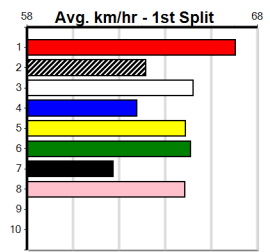

OAKS SUPER BOX (300+RANK)

Distance: 400m, Race Type: Grade 5, Total Prizemoney: $1,530
1st: $1,000, 2nd: $320, 3rd: $160, 4th: $50

HIGH FINANCE (6) has a good record here and she can atone for some luckless runs of late. PANAMA STROM (3) is another who goes well here and he can settle near the speed. OUT OF CHARGE (5) has claims.

Watchdog Tips: 6 3 5 1 Bet: Box Quinella 3,5,6 ($10 for 333.33%)

HE'S SO TOUGH [5] Far from disgraced last time, must keep safe $7.50
RF Dog Nov-21 Sire: FERAL FRANKY Dam: LITTLE TUBBSY
Trainer: Pasquale Derubeis (Cape Woola)
Winning Distances: < 300m (0) 300 - 399m (3) 400 - 499m (0) 500 - 599m (0) 600 - 699m (0) > 700m (0)
Winning Weights: 31.5(1) 33.7(1) 33.8(1)
Last 3 wins NOT included above

BOOT A DREAM [5] Good record here, solid muster, place claims $6.00
BD Dog Feb-21 Sire: MY REDEEMER Dam: LITTLE SAMARA
Trainer: Graeme Campbell (Drouin South)
Winning Distances: < 300m (0) 300 - 399m (1) 400 - 499m (8) 500 - 599m (4) 600 - 699m (0) > 700m (0)
Winning Weights: 34.4(1) 34.5(2) 34.6(2) 34.9(1) 35.0(1) 35.3(1) 35.4(3) 35.6(1) 35.7(1)
Last 3 wins NOT included above

PANAMA STORM [5] Excels here, can find the top mid race, yes $3.00
RF Dog Sep-21 Sire: SUPERIOR PANAMA Dam: WILL IT RAIN
Trainer: Brett Mackie (Tooradin)
Winning Distances: < 300m (0) 300 - 399m (1) 400 - 499m (4) 500 - 599m (0) 600 - 699m (0) > 700m (0)
Winning Weights: 30.5(1) 30.8(1) 30.9(1) 31.1(2)
Last 3 wins NOT included above

UNSURPASSED [5] Down on confidence, can miss the kick, tough ask $16.00
BK Dog Aug-21 Sire: BEWILDERING Dam: MISS DEE MEADOWS
Trainer: Steven Van oirschot (Moe South)
Winning Distances: < 300m (0) 300 - 399m (0) 400 - 499m (3) 500 - 599m (0) 600 - 699m (0) > 700m (0)
Winning Weights: 31.7(1) 32.4(1) 32.6(1)
Last 3 wins NOT included above

OUT OF CHARGE [5] Strong 22.79 winner here, threat with luck $8.00
WF Dog Jan-22 Sire: OUT OF RANGE Dam: FURIOUS FLOSS
Trainer: Joseph Abela (Clyde)
Winning Distances: < 300m (0) 300 - 399m (1) 400 - 499m (3) 500 - 599m (0) 600 - 699m (0) > 700m (0)
Winning Weights: 33.6(1) 33.7(1) 34.1(1) 34.4(1)
Last 3 wins NOT included above

1

2

3

4

5

Box History table for HE'S SO TOUGH

Box History table for BOOT A DREAM

Box History table for PANAMA STORM

Box History table for UNSURPASSED

Box History table for OUT OF CHARGE