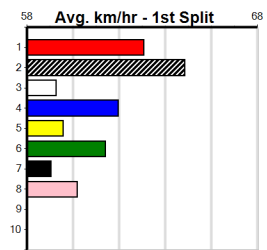

Warragul

2

3:27PM

(VIC time)

VIATEK (300+RANK)

Distance: 400m, Race Type: Maiden, Total Prizemoney: $1,530
1st: $1,000, 2nd: $320, 3rd: $160, 4th: $50

MISSY MOOLA (4) has been luckless since her debut placing and she can make amends this time around. FLYING MCKEON (2) is better than her past few runs and she can work into the mix mid race. CRYPTO WARRIOR (1) showed improvement last time.

Watchdog Tips: 4 2 1 6 **Bet:** Win 4

Form Box Wgt Dist Track Date Time BON Margin 1st/2nd (Time) PIR Checked Comment W/R Split 1 S/P Grade

1

CRYPTO WARRIOR [M] **$7.50**

BK Bitch **Sep-22** Sire: ASTON RUPEE Dam: PRINCESS LACE

Owner(s): Crypto Syndicate (SYN), B De rozario, M Brigham Trainer: Brendan De rozario (Cranbourne)

Winning Distances: < 300m (0) 300 - 399m (0) 400 - 499m (0) 500 - 599m (0) 600 - 699m (0) > 700m (0)

Winning Weights:

Run	Wgt	Dist	Track	Race	Date	Time	BON	Margin	1st/2nd (Time)	PIR	Checked	Comment	W/R	Split 1	S/P	Grade
3rd (5)	28.4	390	SHP	R2	12-Sep-24	23.19	22.24	14.00	REAR VISION (22.24)	M/44	.	.	.	8.75	$3.80	M
5th (5)	28.5	400	WGL	R1	19-Sep-24	23.89	22.83	16.00	REALITY BEST (22.83)	S/76	.	.	.	8.65	$20.70	M
5th (5)	28.5	400	WGL	R2	26-Sep-24	23.72	22.85	11.00	KILMANY WARRIOR (22.95)	M/67	.	.	.	8.89	$26.30	T3-M
6th (4)	28.5	400	WGL	R2	04-Oct-24	23.71	22.71	3.5L	JAIRON BALE (23.48)	S/77	.	.	SW	8.78	$31.60	M
4th (2)	28.6	400	WGL	R2	25-Oct-24	23.40	22.52	3.25L	JACK'S ELATION (23.18)	M/45	.	.	.	8.64	$38.50	M
8th (4)	28.7	400	WGL	R1	31-Oct-24	24.17	22.67	18.00	OUT OF ELITE (22.93)	M/88	.	.	.	9.04	$27.70	T3-M
7th (7)	29.2	400	WGL	R4	14-Nov-24	23.78	22.72	10.00	BENNACHIE LANE (23.11)	M/66	.	.	.	8.85	$16.90	M
3rd (6)	28.8	350	HVL	R2	02-Dec-24	20.33	19.32	3.25L	CRYPTO TIGER (20.10)	Q/1	.	.	.	6.82	$16.30	M

Last 3 wins NOT included above

Box History

Bx	1st	2nd	3rd	4th	5th	6th	7th	8th
1								
2				1				1
3								
4						1		1
5		1		2				
6		1						1
7								1
8								

Prize Best $395.00
Starts 23.40(2)-25/10/24
Trk/Dts 10-0-0-2
APM 7-0-0-0
316

2

FLYING MCKEON (NSW)[M] **$4.60**

WBE Bitch **Jul-22** Sire: ORSON ALLEN Dam: ZIPPING FANCY

Owner(s): G Adams Trainer: Luke Adams (Pearcedale)

Winning Distances: < 300m (0) 300 - 399m (0) 400 - 499m (0) 500 - 599m (0) 600 - 699m (0) > 700m (0)

Winning Weights:

Run	Wgt	Dist	Track	Race	Date	Time	BON	Margin	1st/2nd (Time)	PIR	Checked	Comment	W/R	Split 1	S/P	Grade
3rd (6)	28.3	400	WGL	R2	17-Sep-24	23.45	22.38	11.00	MAKE IT POP (22.72)	M/64	.	.	SW	8.87	$8.10	M
7th (7)	28.5	400	WGL	R1	24-Sep-24	23.29	22.39	10.00	OUR BOY SHANNON (22.61)	M/36	.	.	.	.	$13.80	M
6th (5)	28.9	350	HVL	R2	02-Oct-24	20.44	19.63	4.25L	LUCKY INDEED (20.15)	M/1	.	.	.	6.68	$1.60	M
7th (5)	28.5	300	HVL	R1	22-Nov-24	17.76	16.52	9.50L	OCTOBER RAIN (17.13)	M/4	.	.	V3	4.04	$9.70	T3-RW

Last 3 wins NOT included above

Box History

Bx	1st	2nd	3rd	4th	5th	6th	7th	8th
1								
2								
3								
4								
5						1		1
6		1						
7								1
8								

Prize Best $260.00
Starts 23.29(7)-24/9/24
Trk/Dts 4-0-0-1
APM 2-0-0-1
156