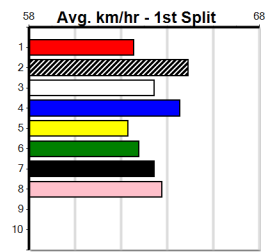

SENNACHIE @ STUD (300+RANK)

Distance: 400m, Race Type: Grade 5, Total Prizemoney: $1,530
1st: $1,000, 2nd: $320, 3rd: $160, 4th: $50

SHE'S VERSACE (5) resumes from a spell and she should be primed to fire fresh. UNDER HIS SPELL (3) was far from disgraced last time and he can settle near the speed. SON OF TOM (4) will be strong in the run home.

Watchdog Tips: 5 3 4 8 Bet: Win 5

AMBANI [5] Struggling but does have talent, place claims $4.00
BKW Bitch Jan-23 Sire: HOOKED ON SCOTCH Dam: ZHENG
Owner(s): Eye Candy (SYN), C Wilk, K Gorman
Trainer: Christian Wilk (Tanjil South)

BEFORE NOON [5] Led for a long way two runs back, place hope $3.60
BK Bitch Apr-20 Sire: BEAST UNLEASHED Dam: IRISIZE
Owner(s): D Williamson
Trainer: Dean Williamson (Moe)

UNDER HIS SPELL [5] Racing well, settles on the speed, danger $8.00
BK Dog Dec-19 Sire: MOREIRA Dam: REALLY MAGIC
Owner(s): I Dann
Trainer: Ian Dann (Korumburra)

SONS OF TOM [5] Can unwind a strong finish, threat with luck $7.50
BK Dog Jun-21 Sire: ASTON KIMETTO Dam: CHOCHLIK
Owner(s): APG Racing (SYN), A Gourlay, P Gourlay, C Currie
Trainer: Thomas Currie (Drouin)

SHE'S VERSACE [5] Resuming, well graded, expected to fire fresh $6.00
BE Bitch May-22 Sire: ZIPPING GARTH Dam: DREAMY EYES
Owner(s): Eye Candy (SYN), C Wilk, K Gorman
Trainer: Judy Brereton (Tanjil South)

1

2

3

4

5