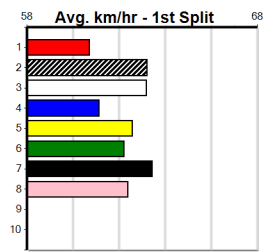

BARN BAR FUNCTION ROOM (300+RANK)

Distance: 400m, Race Type: Grade 7, Total Prizemoney: $1,530
1st: $1,000, 2nd: $320, 3rd: $160, 4th: $50

MAGIC OUTLAW (3) has been luckless since her handy 22.93 win here and she can make amends this time around. CRYPTO TIGER (5) showed improvement at Healesville and he can work into the mix mid race. JEANNIE ACT (6) has solid claims

Watchdog Tips: **3** **5** **6** **7** **Bet:** **Win 3**

1

REWRITTEN [7] **One paced, can push wide, prefer to watch** **$16.00**
RF Dog Aug-21 **Sire: BEWILDERING** **Dam: MISS DEE MEADOWS** **Trainer: Steven Van oirschot (Moe South)**
Owner(s): S Van oirschot
Winning Distances: < 300m (0) 300 - 399m (0) 400 - 499m (1) 500 - 599m (0) 600 - 699m (0) > 700m (0)
Winning Weights: 31.3(1)

Box	1st	2nd	3rd	4th	5th	6th	7th	8th
1		2	1	2			1	1
2		2	2	1	2	2	1	
3				2	3			2
4			2	1	1	2		
5					2	1		2
6				4				1
7	2	1		1	1	1	1	
8	1		1	1	2			

Last 3 wins NOT included above

Form	Box	Wgt	Dist	Track	Date	Time	BON	Margin	1st/2nd (Time)	PIR	Checked	Comment	WR	Split 1	S/P	Grade
1st	(8)	31.3	400	WGL	R1	20-Jul-23	23.62	22.92	0.75L TANTANGARA GIRL (23.67)	M/11				8.44	$5.60	T3-M
5th	(8)	32.0	435	SLE	R9	28-Aug-24	25.53	24.42	9.00L LAKEVIEW JACK (24.91)	M/555				5.52	$21.20	X67
6th	(4)	32.3	400	WGL	R9	05-Sep-24	23.89	23.16	6.00L EVIE WONDER (23.49)	S/44				8.79	$35.10	7
4th	(2)	32.4	400	WGL	R9	12-Sep-24	23.28	22.86	5.50L WOODSIDE CRUISER (22.90)	M/55				8.67	$29.60	T3-7
5th	(1)	32.1	300	HVL	R3	20-Sep-24	17.25	16.86	5.50L ITHACAN GODDESS (16.86)	S/6				4.09	$60.40	7
5th	(3)	32.0	435	SLE	R4	25-Sep-24	25.33	24.88	6.00L CARLIN (24.94)	M/555				5.46	$25.20	7
5th	(5)	31.3	300	HVL	R9	09-Oct-24	17.37	16.85	3.00L DISCO GIZMO (17.17)	M/6				4.27	$13.30	X67
8th	(1)	31.9	400	WGL	R3	24-Oct-24	24.18	22.95	17.00 PARUMBA JAZZMAN (23.05)	S/88		VO		9.06	$8.90	T3-7
6th	(2)	33.4	300	HVL	R2	27-Nov-24	17.29	16.81	4.25L CHILLI PEPPER (17.01)	S/6			W	4.17	$60.00	X67

Prize Best Starts Trk/Dts APM
$4670.00
23.17(8)-13/4/24
50-1-4-9
27-1-3-5
437

2

JUST ANGELIC [7] **Down on confidence, this is easier, place** **$7.50**
BEED Bitch Apr-22 **Sire: FERNANDO BALE** **Dam: BIVOUC** **Trainer: William Mcneil (Donvale)**
Owner(s): W Mcneil
Winning Distances: < 300m (0) 300 - 399m (0) 400 - 499m (1) 500 - 599m (0) 600 - 699m (0) > 700m (0)
Winning Weights: 25.5(1)

Box	1st	2nd	3rd	4th	5th	6th	7th	8th
1								1
2								
3			1	1	2	1		
4	1							
5				2				
6								
7				1	1			
8								

Last 3 wins NOT included above

Form	Box	Wgt	Dist	Track	Date	Time	BON	Margin	1st/2nd (Time)	PIR	Checked	Comment	WR	Split 1	S/P	Grade
1st	(4)	25.5	400	WGL	R2	04-Jul-24	23.26	23.04	6.00L HAWKEYED KID (23.66)	Q/11				8.48	$9.70	M
5th	(3)	25.1	400	WGL	R9	11-Jul-24	23.37	23.08	2.25L SWANKY CHIC (23.22)	M/76				8.75	$14.60	T3-7
4th	(7)	25.4	390	SHP	R10	19-Jul-24	22.93	22.28	8.50L LEKTRA FRED (22.35)	M/44				9.28	$12.40	X67
4th	(5)	25.1	400	WGL	R9	01-Aug-24	23.41	22.88	3.00L DANCING DARCIE (23.20)	M/64				8.80	$8.20	7
5th	(3)	25.4	300	HVL	R3	09-Aug-24	17.29	16.90	3.00L LITTLE GLADYS (17.08)	M/7				4.17	$14.00	T3-7
5th	(7)	25.5	400	WGL	R3	15-Aug-24	23.26	22.75	7.00L REBECCA RIOT (22.80)	M/74				8.63	$8.30	T3-7
4th	(5)	24.7	390	SHP	R10	12-Sep-24	22.93	22.24	2.50L WONDERFUL GIRL (22.77)	M/64				8.96	$2.60	7
6th	(3)	24.9	400	GEL	R11	17-Sep-24	24.28	22.79	16.00 MR. BOOT BOOT (23.16)	M/36		V5		8.72	$2.00	7
4th	(3)	26.0	390	SHP	R10	28-Nov-24	22.61	22.30	3.00L ASTON PRESIDENT (22.40)	M/44				8.72	$9.30	7

Prize Best Starts Trk/Dts APM
$1535.00
23.26(4)-4/7/24
12-1-0-1
5-1-0-0
654