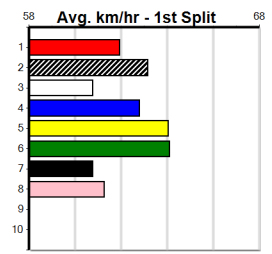

Warragul
12
6:39PM
(VIC time)

SPORTSBET NOBODY DOES IT EASIER (300+)

Distance: 400m, Race Type: Grade 5, Total Prizemoney: $1,530
1st: $1,000, 2nd: $320, 3rd: $160, 4th: $50

BLACK PRESTIGE (8) was a strong 26.69 winner here in October and she is suitably drawn out wide. SUPER FLIRT (7) is better than her past two and she can settle on the speed. LONG WAY HOME (5) will be strong in the run home.

Watchdog Tips: **8** **7** **5** **2** **Bet:** **Box Quinella 5,7,8 ($10 for 333.33%)**

Form Box	Wgt	Dist	Track	Date	Time	BON	Margin	1st/2nd (Time)	PIR	Checked	Comment	WR	Split 1	S/P	Grade
1															
MAJESTIC JAY [5]															
Down on confidence, slow early, prefer others															
$10.00															
BK	Dog	Feb-20		Sire: XTREME KNOCKA		Dam: FREEDOM FIRE		Trainer: Malcolm Carr (Devon Meadows)							
Owner(s): J Carr															
Winning Distances: < 300m (0) 300 - 399m (2) 400 - 499m (4) 500 - 599m (9) 600 - 699m (0) > 700m (0)															
Winning Weights: 31.8(1) 32.0(1) 32.1(1) 32.4(1) 32.6(1) 32.8(1) 33.0(5) 33.3(2) 33.5(1) 33.7(1)															
4th (4)	33.1	425	BEN	R12	21-Aug-24	24.89	24.10	8.50L SCARLETT'S GEM (24.30)	M/877	.	.	.	6.99	$6.20	5
3rd (6)	33.4	435	SLE	R12	28-Aug-24	25.55	24.42	0.75L JESSICA PEARSON (25.51)	M/655	.	.	.	5.52	$5.40	5
4th (4)	33.4	460	WGL	R8	05-Sep-24	26.92	26.64	3.75L ANOKE (26.66)	M/676	.	.	V14	6.83	$43.30	5
4th (5)	33.0	400	WGL	R3	19-Sep-24	23.29	22.83	2.75L LOCKED AND READY (23.11)	M/777	.	.	.	8.62	$45.20	5
7th (3)	33.1	350	HVL	R7	23-Sep-24	20.13	19.25	9.00L BRAVADO (19.50)	S/6	.	.	.	6.89	$24.60	T3-5
8th (2)	33.1	400	WGL	R12	25-Oct-24	23.44	22.52	9.50L BEGONIA BELL (22.77)	M/777	.	.	.	8.60	$39.30	T3-5
8th (6)	33.3	460	WGL	R6	07-Nov-24	27.22	26.02	16.00 BLACK PINK (26.14)	M/678	.	.	.	6.79	$37.40	T3-5
5th (1)	33.3	400	WGL	R11	14-Nov-24	23.48	22.72	11.00 SHANK'S PONY (22.72)	M/66	.	.	.	8.72	$9.00	5
Last 3 wins NOT included above															
1st (1)	33.0	510	SLE	R7	22-Oct-23	29.29	29.04	1.5L DR. DOT (29.38)	Q/221	.	.	.	9.31	$3.20	5
1st (7)	33.5	350	HVL	R7	17-May-24	19.90	19.45	0.10L COSMIC HOLIDAY (19.90)	M/3	.	.	.	6.78	$6.50	T3-5
1st (1)	33.7	350	HVL	R8	29-May-24	19.61	19.45	0.50L INVICTUS GEORGE (19.64)	M/5	.	.	SW	6.74	$3.90	5

Box History								
Bx	1st	2nd	3rd	4th	5th	6th	7th	8th
1	6	2	4	2	2	2	1	1
2	2	2	5	2	1	2	1	2
3	2	3	2	6	1	1	4	1
4	4	1	6	4	1	1	1	1
5	1	1	1	3	2	5		
6	1	1	6	2	3			1
7	2	2	4	2	2	4	2	1
8	2	4	3	4	2	1	4	1
Prize	$70120.00							
Best	22.81(2)-6/1/22							
Starts	142-15-19-24							
Trk/Dts	9-1-1-1							
APM	1798