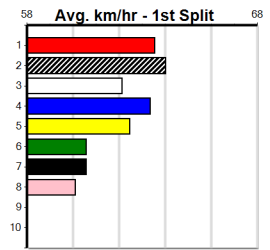

MC GRAFIX & SIGNS(300+RANK)

Distance: 400m, Race Type: Maiden, Total Prizemoney: $1,530
1st: $1,000, 2nd: $320, 3rd: $160, 4th: $50

WEEONA BELLA (4) has shown improvement in her past two runs and she looks suited in this event. ALBATROSS WINGS (2) led for a long way last time and he should run a cheeky race again. HOW HIGH JIVE (1) has the good draw.

Watchdog Tips: **4** **2** **1** **7** **Bet:** Box Quinella 1,2,4 ($10 for 333.33%)

Form	Box	Wgt	Dist	Track	Date	Time	BON	Margin	1st/2nd (Time)	PIR	Checked	Comment	WR	Split 1	S/P	Grade

1

HOW HIGH JIVE [M]

Drawn to be prominent throughout, threat

$4.60

BK Bitch Jan-22 Sire: BEWILDERING Dam: HOW HIGH JAZZ Trainer: Jade Mifsud (Hernes Oak)

Owner(s): J Mifsud

Winning Distances: < 300m (0) 300 - 399m (0) 400 - 499m (0) 500 - 599m (0) 600 - 699m (0) > 700m (0)

Winning Weights:

2nd (6)	26.3	400	WGL	R1	13-Sep-24	23.56	22.67	2.25L	GRAND BAZAAR (23.41)	M/11				8.51	$9.50	M
7th (6)	25.8	400	WGL	R2	20-Sep-24	23.95	22.68	12.00	BLESSED RAIN (23.16)	S/55				8.82	$35.50	M
5th (6)	26.0	400	WGL	R1	26-Sep-24	23.46	22.85	7.00L	JUMBUK DAMIEN (22.99)	M/11				8.54	$9.40	T3-M
4th (3)	25.9	400	WGL	R1	03-Oct-24	23.57	22.58	9.00L	JUICY GOSSIP (22.95)	M/33				8.67	$5.70	T3-M
5th (4)	25.1	400	WGL	R3	14-Nov-24	23.97	22.72	13.00	MY COOL BREEZE (23.12)	M/24				8.45	$17.00	M
7th (2)	25.5	435	SLE	R1	24-Nov-24	26.55	24.22	34.00	MAKE ME KING (24.22)	M/377		VO		5.35	$62.90	M
3rd (1)	25.7	400	WGL	R3	28-Nov-24	23.83	22.74	1.75L	RICOLINA PEARL (23.71)	S/31				8.90	$27.80	T3-M

Last 3 wins NOT included above

Box History

Bx	1st	2nd	3rd	4th	5th	6th	7th	8th
1			1					
2								1
3				1				
4					1			
5								
6		1			1		1	
7								
8								

Prize Best $730.00
Starts 23.46(6)-26/9/24
Trk/Dts 7-0-1-1
APM 6-0-1-1
502

2

ALBATROSS WINGS [M]

Led for a long way last time, main danger

$4.80

BK Dog Jul-22 Sire: CATCH THE THIEF Dam: SAW BLAZE Trainer: Stavros Kipirtidis (Cranbourne So)

Owner(s): S Kipirtidis

Winning Distances: < 300m (0) 300 - 399m (0) 400 - 499m (0) 500 - 599m (0) 600 - 699m (0) > 700m (0)

Winning Weights:

6th (8)	29.8	400	WGL	R2	22-Aug-24	23.58	22.55	15.00	ITHACAN GODDESS (22.55)	S/66				8.67	$58.20	M
4th (8)	30.1	400	WGL	R1	12-Sep-24	23.58	22.86	7.00L	BALLYMAC STORM (23.10)	S/53				8.63	$55.20	T3-M
5th (7)	30.6	400	WGL	R1	27-Sep-24	23.53	22.64	9.00L	LUMBY (22.93)	M/35				8.57	$59.50	M
4th (5)	30.5	400	WGL	R2	03-Oct-24	23.47	22.58	13.00	PRETTY PIPA (22.58)	M/22				8.49	$39.80	T3-M
4th (6)	30.5	300	HVL	R1	18-Oct-24	17.23	16.76	2.25L	RAPHAEL ZEAL (17.08)	M/4				4.05	$34.40	T3-M
5th (8)	30.2	400	WGL	R2	25-Oct-24	23.49	22.52	4.75L	JACK'S ELATION (23.18)	M/33				8.57	$18.60	M
7th (3)	29.9	400	WGL	R1	07-Nov-24	23.65	22.67	11.00	MAGIC OUTLAW (22.93)	M/65				8.75	$17.30	T3-M
2nd (6)	30.1	400	WGL	R2	28-Nov-24	23.55	22.74	1.75L	ROCHARD (23.44)	M/11				8.54	$9.50	T3-M

Last 3 wins NOT included above

Box History

Bx	1st	2nd	3rd	4th	5th	6th	7th	8th
1								1
2								
3								1
4								
5				1				
6		1		1				
7					1	1	1	1
8				1	1	1		

Prize Best $470.00
Starts 23.47(5)-3/10/24
Trk/Dts 10-0-1-0
APM 9-0-1-0
420