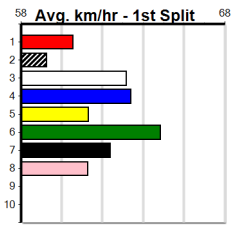

Bendigo

13 (E1)

5:57PM

(VIC time)

BENDIGO RACE 13 (300+ RANK)

Distance: 425m, Race Type: Grade 5, Total Prizemoney: \$1,530
1st: \$1,000, 2nd: \$320, 3rd: \$160, 4th: \$50

Watchdog Tips:

0 0 0 0