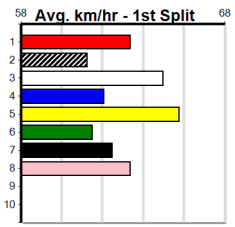

Bendigo

AG TYRES & WHEELS (300+ RANK)

Distance: 500m, Race Type: Grade 5, Total Prizemoney: \$1,740
1st: \$1,150, 2nd: \$360, 3rd: \$180, 4th: \$50

6

3:34PM

(VIC time)

Watchdog Tips:

0 0 0 0