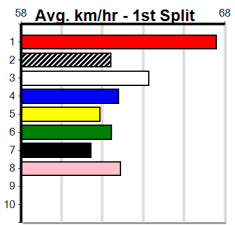

Bendigo

dreamchasersfestival.com.au (300+ RANK)

Distance: 425m, Race Type: Grade 7, Total Prizemoney: $1,530
1st: $1,000, 2nd: $320, 3rd: $160, 4th: $50

3

2:27PM

(VIC time)

Watchdog Tips:

0 0 0 0

Bet: