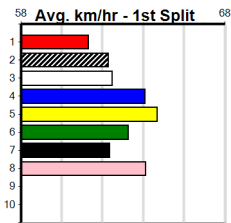

Bendigo

12
5:37PM
(VIC time)

ONE MORE RACE TO GO (300+ RANK)

Distance: 425m, Race Type: Grade 5, Total Prizemoney: $1,530
1st: $1,000, 2nd: $320, 3rd: $160, 4th: $50

Watchdog Tips: **0 0 0 0** Bet: **0**