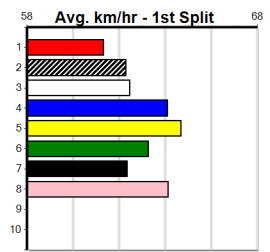

Bendigo
12
5:37PM
(VIC time)

ONE MORE RACE TO GO (300+ RANK)

Distance: 425m, Race Type: Grade 5, Total Prizemoney: $1,530
1st: $1,000, 2nd: $320, 3rd: $160, 4th: $50

Watchdog Tips: ☐ ☐ ☐ ☐ ☐

Bet:

1

MANILA ARTISAN (NSW)[5]
RBD Dog Jul-20 Sire: KINLOCH BRAE Dam: SOLAR PAK Trainer: Jordan Formosa (Heathcote)
Owner(s): J Formosa
Winning Distances: < 300m (0) 300 - 399m (1) 400 - 499m (5) 500 - 599m (0) 600 - 699m (0) > 700m (0)
Winning Weights: 29.8(1) 30.0(1) 30.3(1) 31.0(1) 32.7(1) 33.2(1)

Box	1st	2nd	3rd	4th	5th	6th	7th	8th
1	2	4	1	1	1			
2								
3		4			1	3	1	
4			1		2	2	2	
5	1	1	1				2	1
6					2	1	2	1
7	1	1	1			2	1	
8								

Prize Best Starts Trk/Dts APM: $12291.25, 24.55(5)-29/5/24, 61-6-11-4, 8-1-1-0, 815

2

SASSY PANAMA [5]
DKBD Bitch Jun-22 Sire: SUPERIOR PANAMA Dam: SASSY IZZY Trainer: Jordan Formosa (Heathcote)
Owner(s): Jamari (SYN), M Eccles, R George, J Keough
Winning Distances: < 300m (0) 300 - 399m (2) 400 - 499m (1) 500 - 599m (0) 600 - 699m (0) > 700m (0)
Winning Weights: 28.1(1) 28.4(1) 30.1(1)

Box	1st	2nd	3rd	4th	5th	6th	7th	8th
1	1		1					
2		2			1			
3				1	1			1
4	2		3			1	2	1
5		1						1
6				1	1			
7					3			1
8				1	1	1		1

Prize Best Starts Trk/Dts APM: $5720.00, 24.38(4)-14/8/24, 29-3-3-4, 6-1-1-0, 3473

3

ALICE FROM VENUS [5]
BD Bitch May-22 Sire: TOMMY SHELBY Dam: OSAKALAKA Trainer: Cameron Knott (Mount Camel)
Owner(s): C Knott
Winning Distances: < 300m (0) 300 - 399m (1) 400 - 499m (2) 500 - 599m (0) 600 - 699m (0) > 700m (0)
Winning Weights: 25.4(1) 25.5(1) 25.6(1)

Box	1st	2nd	3rd	4th	5th	6th	7th	8th
1		2	1					
2	1				1	1	1	
3				1	1	1	2	1
4				1	2	1		1
5					1			
6		2					3	1
7	1	1			2	2	1	
8	1				1			

Prize Best Starts Trk/Dts APM: $5280.00, 24.26(1)-6/1/24, 34-3-5-3, 7-2-2-1, 1978

4

MORAINE LILLY [5]
BK Bitch Nov-22 Sire: FABREGAS Dam: SIXTEEN PEGS Trainer: Dean Elliot (Wellsford)
Owner(s): MORAINE (SYN), G Judd, S Judd
Winning Distances: < 300m (0) 300 - 399m (1) 400 - 499m (2) 500 - 599m (0) 600 - 699m (0) > 700m (0)
Winning Weights: 27.1(1) 27.4(1) 27.9(1)

Box	1st	2nd	3rd	4th	5th	6th	7th	8th
1	1				2			
2						1	1	
3								
4								
5						3		
6					1			
7	1						1	2
8								2

Prize Best Starts Trk/Dts APM: $4805.00, 24.52(6)-26/10/24, 17-3-0-0, 9-2-0-0, 2762

5

URANA WHIRLWIND [5]
BK Bitch Sep-21 Sire: SUPERIOR PRODUCT Dam: MA'S PLUM JAM Trainer: Paul May (Inglewood)
Owner(s): P May
Winning Distances: < 300m (0) 300 - 399m (4) 400 - 499m (0) 500 - 599m (0) 600 - 699m (0) > 700m (0)
Winning Weights: 23.4(1) 24.2(1) 24.9(1) 25.3(1)

Box	1st	2nd	3rd	4th	5th	6th	7th	8th
1	1				1	1		
2			1			2	2	1
3	1	1	2			2	1	
4		1		1	1			
5								
6			1					1
7			1	1			1	
8	2		1	1			1	1

Prize Best Starts Trk/Dts APM: $6115.00, 24.47(3)-6/3/24, 30-4-2-6, 7-0-1-4, 2104