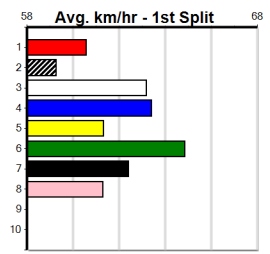

Bendigo
13 (E1)
5:57PM
(VIC time)

BENDIGO RACE 13 (300+ RANK)

Distance: 425m, Race Type: Grade 5, Total Prizemoney: $1,530
1st: $1,000, 2nd: $320, 3rd: $160, 4th: $50

Watchdog Tips: ☐ ☐ ☐ ☐ ☐ Bet: ☐

Form Box Wgt Dist Track Date Time BON Margin 1st/2nd (Time) PIR Checked Comment W/R Split 1 S/P Grade

1

SHE'S ICONIC [5]

BK Bitch May-21 Sire: SH AVATAR Dam: LA BAMBA ICON
Owner(s): G Nicoll Trainer: Susan Trim (Campbells Forest)
Winning Distances: < 300m (0) 300 - 399m (0) 400 - 499m (3) 500 - 599m (0) 600 - 699m (0) > 700m (0)
Winning Weights: 28.3(1) 28.6(2)

Rank	Time	Wgt	Dist	Track	Date	Time	BON	Margin	1st/2nd (Time)	PIR	Checked	Comment	W/R	Split 1	S/P	Grade
7th (3)	29.0	425	BEN	R12	19-Jun-24	25.22	24.13	11.00	BURNING LIQUOR (24.49)	M/477	.	.	.	6.87	$13.40	T3-5
8th (3)	28.8	390	SHP	R12	11-Jul-24	23.07	22.09	13.00	NONSTOP LOMAR (22.22)	S/88	.	.	.	9.16	$28.00	T3-5
6th (4)	28.8	425	BEN	R13	18-Sep-24	25.16	24.12	8.50L	HELLO LUNA (24.59)	M/688	.	.	.	7.03	$6.80	T3-5
5th (4)	28.7	425	BEN	R13	26-Sep-24	24.84	24.09	6.50L	SHIMA HARLEY (24.41)	M/345	.	.	.	6.79	$9.10	T3-5
6th (4)	29.4	425	BEN	R13	09-Oct-24	25.12	23.99	11.00	LITTLE TIGER (24.38)	M/577	.	.	.	6.87	$8.50	T3-5
5th (7)	29.6	425	BEN	R13	16-Oct-24	25.08	24.12	8.00L	SUNSHINE GOLD (24.54)	M/778	.	.	.	6.85	$7.00	5
7th (3)	29.3	425	BEN	R13	23-Oct-24	25.99	24.02	20.00	LALA NOEL (24.64)	M/547	.	.	.	6.91	$6.50	T3-5
8th (7)	28.9	425	BEN	R13	29-Oct-24	25.50	24.05	16.00	AYIA THE SLAYER (24.44)	M/788	.	V21	.	6.89	$36.40	5

Last 3 wins NOT included above

1st (1)	28.3	425	BEN	R1	15-Nov-23	24.26	24.11	8.00L	ASTON DAHLIA (24.80)	Q/111	.	SW	.	6.60	$5.90	M
1st (1)	28.6	425	BEN	R9	06-Dec-23	24.44	24.11	0.25L	BACKLINE PIE (24.46)	Q/111	.	.	.	6.61	$2.90	7
1st (1)	28.6	425	BEN	R9	13-Dec-23	24.33	23.93	2.00L	ARGYLE MAGGIE (24.46)	M/111	.	.	.	6.73	$7.10	T3-RW

Box History

Bx	1st	2nd	3rd	4th	5th	6th	7th	8th
1	3						1	
2						1		1
3							2	1
4					2	2		
5								1
6						1	1	
7					1			2
8								

Prize Best Starts Trk/Dts APM

$3000.00
24.26(1)-15/11/23
19-3-0-0
16-3-0-0
240