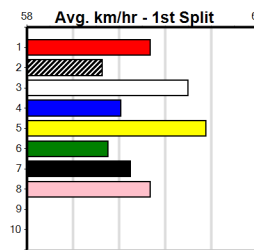

AG TYRES & WHEELS (300+ RANK)

Distance: 500m, Race Type: Grade 5, Total Prizemoney: $1,740
1st: $1,150, 2nd: $360, 3rd: $180, 4th: $50

Watchdog Tips:

Bet:

Form Box	Wgt	Dist	Track	Date	Time	BON	Margin	1st/2nd (Time)	PIR	Checked	Comment	WR	Split 1	S/P	Grade

SHAKA BIG CHIEF [5]

RBD Dog Jul-22 Sire: FERAL FRANKY Dam: GAZER BALE Trainer: Michael Bewley (Pentland Hills)

Owner(s): M Bewley
Winning Distances: < 300m (0) 300 - 399m (0) 400 - 499m (3) 500 - 599m (0) 600 - 699m (0) > 700m (0)

Winning Weights: 30.6(1) 30.9(1) 31.3(1)

4th (7)	30.7	500	BEN	R5	19-Oct-24	28.89	28.44	3.00L MORE VOLTAGE (28.68)	M/655	.	.	.	6.86	$5.00	RW
4th (4)	30.7	500	BEN	R6	23-Oct-24	28.64	28.41	3.5L RED SHIRAZ (28.41)	S/544	.	.	.	6.79	$19.20	T3-RW
6th (6)	31.1	515	SAP	R12	28-Oct-24	30.34	29.42	4.75L BUSHMAN'S ARCHIE (30.01)	M/6676	.	.	.	5.31	$18.10	5NP
3rd (1)	31.1	500	BEN	R8	04-Nov-24	28.46	28.41	1.00L BLACK SERIES (28.41)	M/222	.	.	.	6.66	$9.50	T3-5
6th (4)	31.3	450	BAL	R8	07-Nov-24	26.34	25.56	12.00 WHITE BREW (25.56)	S/777	.	.	.	7.00	$4.90	5
6th (3)	31.1	515	SAP	R12	11-Nov-24	30.83	29.47	10.00 HOWE PIE (30.15)	M/8776	.	V3	.	5.41	$12.70	5NP
3rd (4)	31.1	450	WBL	R8	25-Nov-24	25.94	25.83	1.75L BISMUTH (25.83)	M/454	.	.	.	6.80	$5.50	5
7th (7)	31.3	460	GEL	R9	30-Nov-24	26.61	25.87	11.00 SHRAPNEL (25.87)	S/777	.	.	.	7.07	$31.90	RW

Last 3 wins NOT included above

1st (3)	30.9	400	GEL	R2	04-Jun-24	23.60	22.69	1.25L MOUNT EVEREST (23.67)	M/43	.	VO	.	8.98	$12.30	M
1st (1)	30.6	425	BEN	R4	24-Jul-24	24.51	24.31	0.50L BOULDER DASH (24.53)	M/322	.	.	.	6.81	$2.70	7
1st (2)	31.3	450	BAL	R7	14-Oct-24	25.91	25.41	1.25L KID CARNAGE (25.99)	Q/111	.	SW	.	6.69	$2.60	T3-RW

Box History

Bx	1st	2nd	3rd	4th	5th	6th	7th	8th
1	1	1	1	1				1
2	1					1		
3	1			1	1	2		
4			1	1	1	1		
5			1					1
6		1	1		1	2		
7				1	1	1	1	
8		1		2		1	1	1

Prize Best Starts Trk/Dts APM: $4765.00, 28.46(1)-4/11/24, 32-3-2-4, 4-0-0-1, 2596