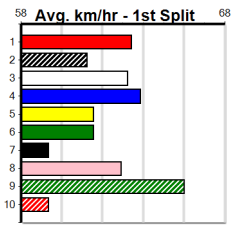

Sale

TOONGABBIE LODGE (1-2 WINS)

Distance: 510m, Race Type: Tier 3 - Restricted Win, Total Prizemoney: $1,740
1st: $1,150, 2nd: $360, 3rd: $180, 4th: $50

7
12:49PM
(VIC time)

Watchdog Tips: 0 0 0 0 Bet: .