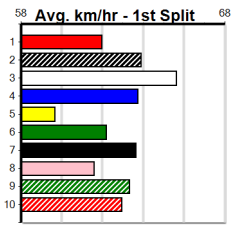

Sale

AUSSIE SECRET @ STUD

Distance: 435m, Race Type: Grade 5 T3, Total Prizemoney: $1,530
1st: $1,000, 2nd: $320, 3rd: $160, 4th: $50

6

12:32PM
(VIC time)

Watchdog Tips: **0 0 0 0** Bet: **0**