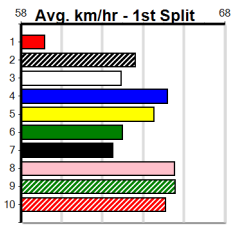

Sale

10
1:44PM
(VIC time)

IAN CARTER BUILDER

Distance: 435m, Race Type: Grade 5 T3, Total Prizemoney: $1,530
1st: $1,000, 2nd: $320, 3rd: $160, 4th: $50

Watchdog Tips: 0 0 0 0 Bet: .