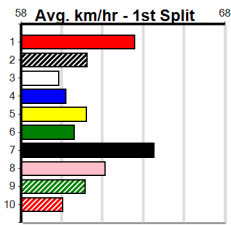

Sale

SPORTSBET SAME RACE MULTI

Distance: 435m, Race Type: Tier 3 - Maiden, Total Prizemoney: $1,530
1st: $1,000, 2nd: $320, 3rd: $160, 4th: $50

1

10:56AM
(VIC time)

Watchdog Tips: **0 0 0 0** Bet: **0**