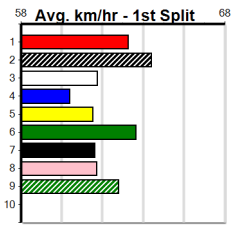

Sale

MAFFRA POLY & PUMPS

Distance: 510m, Race Type: Grade 5 T3, Total Prizemoney: $1,740
1st: $1,150, 2nd: $360, 3rd: $180, 4th: $50

8

1:06PM

(VIC time)

Watchdog Tips: **0 0 0 0** Bet: **0**