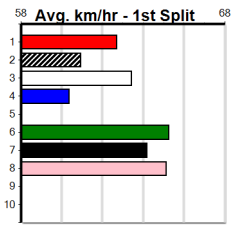

Sale

MONACELLARS (1-2 WINS)

Distance: 435m, Race Type: Tier 3 - Restricted Win, Total Prizemoney: $1,530
1st: $1,000, 2nd: $320, 3rd: $160, 4th: $50

4

11:53AM

(VIC time)

Watchdog Tips:

0 0 0 0

Bet: