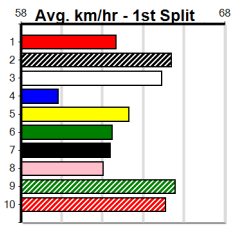

Sale

SPORTSBET NOBODY DOES IT EASIER

12

2:24PM
(VIC time)

Distance: 435m, Race Type: Grade 5 T3, Total Prizemoney: $1,530
1st: $1,000, 2nd: $320, 3rd: $160, 4th: $50

Watchdog Tips: **0 0 0 0** Bet: **0**