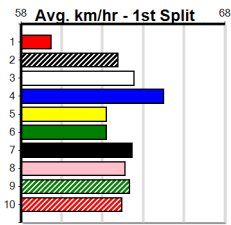

Sale

SPORTSBET WE LET THE DOGS OUT

Distance: 435m, Race Type: Grade 5 T3, Total Prizemoney: $1,530
1st: $1,000, 2nd: $320, 3rd: $160, 4th: $50

5
12:14PM
(VIC time)

Watchdog Tips: **0 0 0 0** Bet: **0**