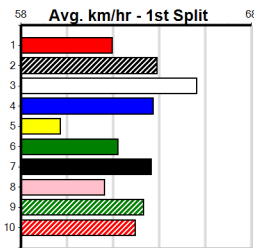

AUSSIE SECRET @ STUD

Sale

6

Distance: 435m, Race Type: Grade 5 T3, Total Prizemoney: $1,530

1st: $1,000, 2nd: $320, 3rd: $160, 4th: $50

12:32PM

(VIC time)

Watchdog Tips:

Bet:

Table for dog WHISPER PIE [5], including details like BD, Sire, Dam, and a list of race results with columns for Form, Box, Wgt, Dist, Track, Date, Time, BON, Margin, 1st/2nd (Time), PIR, Checked, Comment, WR, Split, S/P, Grade.

Table for dog COLLINDA LAW [5], including details like BK, Dog, Sire, Dam, and a list of race results with columns for Form, Box, Wgt, Dist, Track, Date, Time, BON, Margin, 1st/2nd (Time), PIR, Checked, Comment, WR, Split, S/P, Grade.

Table for dog DRAGONELLE [5], including details like BK, Bitch, Sire, Dam, and a list of race results with columns for Form, Box, Wgt, Dist, Track, Date, Time, BON, Margin, 1st/2nd (Time), PIR, Checked, Comment, WR, Split, S/P, Grade.

Table for dog NO DOORS [5], including details like BD, Dog, Sire, Dam, and a list of race results with columns for Form, Box, Wgt, Dist, Track, Date, Time, BON, Margin, 1st/2nd (Time), PIR, Checked, Comment, WR, Split, S/P, Grade.

Table for dog DR. BROOKLYNN [5], including details like BK, Bitch, Sire, Dam, and a list of race results with columns for Form, Box, Wgt, Dist, Track, Date, Time, BON, Margin, 1st/2nd (Time), PIR, Checked, Comment, WR, Split, S/P, Grade.