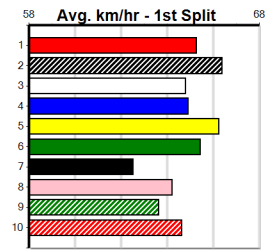

Ballarat
10
10:14PM
(VIC time)

A1 SIGNAGE (250+ RANK)

Distance: 390m, Race Type: Grade 5 No Penalty, Total Prizemoney: $2,925
1st: $1,950, 2nd: $600, 3rd: $300, 4th: $75

AVIANNA (4) just needs a little room early on. HES GOT SWAG (7) is right in this, drawn well in the 7 box

Watchdog Tips: 4 7 9 3 **Bet:** Win 4

FEROGIOUS CANARY (NSW) [5] *** SCRATCHED *** $3.20
RF Bitch Dec-22 Sire: JUNGLE DEUCE Dam: MIDNIGHT HERO
Owner(s): S Flaherty
Trainer: Lisa Delbridge (Balliang)
Winning Distances: < 300m (0) 300 - 399m (1) 400 - 499m (2) 500 - 599m (0) 600 - 699m (0) > 700m (0)
Winning Weights: 29.0(1) 29.5(1) 29.7(1)
3rd (2) 29.4 460 WGL R5 31-Dec-24 26.25 25.67 1.25L PAW KILTER (26.17) Q/222 . . . . 6.63 $2.10 X67
2nd (4) 29.3 450 SHP R10 06-Jan-25 25.85 25.15 6.50L PAW OLLIE (25.40) Q/222 . . . . 6.71 $4.70 X67
8th (8) 29.2 515 SAP R12 13-Jan-25 30.45 29.43 9.50L COOPER'S LEGACY (29.79) M/3778 . . . . 5.15 $6.90 RW
2nd (4) 29.2 460 GEL R5 17-Jan-25 26.21 25.75 4.25L REIKO DAIQUIRI (25.92) Q/232 . . . . 6.64 $11.90 X67
3rd (8) 28.9 460 GEL R7 24-Jan-25 26.01 25.61 4.25L REIKO TEDESCO (25.73) Q/323 . . . . 6.69 $3.00 X67
1st (1) 29.0 450 WBL R5 30-Jan-25 25.47 25.23 2.75L BINDY BLAZER (25.65) Q/111 . . . . 6.61 $1.20 X67
5th (5) 29.2 450 WBL R7 06-Feb-25 25.93 25.11 9.50L PAW VERNON (25.28) M/665 . . . . 6.79 $5.60 5
8th (5) 29.1 450 WBL R7 13-Feb-25 26.14 25.19 14.00L KRAKEN WHISKY (25.22) Q/368 . . . . 6.69 $16.90 5
Last 3 wins NOT included above
1st (3) 29.7 390 BAL R3 13-Dec-24 22.34 22.19 1.00L SOUTH THAILAND (22.41) Q/21 . . . . 8.38 $3.50 M
1st (2) 29.5 425 BEN R4 20-Dec-24 23.84 23.75 4.25L WHATEVER GEORGE (24.13) M/221 . . . . 6.62 $4.80 X67

VALLETTA DASH [5] Never headed last time, this is harder, tested $3.20
RBD Bitch May-22 Sire: TOMMY SHELBY Dam: VALLETTA SKY
Owner(s): NICHOLLS TWO (SYN), J Nicholls, R Nicholls
Trainer: John Nicholls (Melton West)
Winning Distances: < 300m (0) 300 - 399m (6) 400 - 499m (6) 500 - 599m (0) 600 - 699m (0) > 700m (0)
Winning Weights: 26.8(1) 26.9(3) 27.0(5) 27.1(3)
6th (7) 27.3 390 BAL R13 18-Dec-24 22.71 22.07 4.75L LOCHINVAR RUBY (22.39) M/25 . . . . 8.54 $2.80 5
2nd (7) 27.0 390 SHP R10 23-Dec-24 22.21 22.17 0.75L TINKER DOT (22.17) M/22 . . . . 8.45 $15.70 X45
3rd (6) 27.7 450 SHP R9 30-Dec-24 25.56 25.00 8.00L KADE (25.00) M/222 . . . . 6.59 $18.00 X45
8th (2) 27.2 450 SHP R11 06-Jan-25 25.93 25.15 9.50L DAD'S LAST RUN (25.30) M/577 . . . . 6.68 $27.70 5
6th (5) 26.9 390 WBL R6 23-Jan-25 22.46 21.97 6.00L SHOW CAUSE (22.05) M/65 . . . . 8.78 $14.00 X34
4th (8) 27.2 390 BAL R5 05-Feb-25 22.52 21.80 8.00L LULU'S RIDE (22.00) M/44 . . . . 8.57 $15.20 5
7th (2) 27.2 450 SHP R6 10-Feb-25 25.79 24.99 4.50L CRUSOE RICO (25.49) Q/223 . . . . 6.65 $5.50 5
1st (3) 26.8 400 GEL R5 15-Feb-25 22.81 22.48 1.25L FABIO GIBLET (22.89) Q/11 . . . . 8.49 $2.20 X45
Last 3 wins NOT included above
1st (6) 26.9 400 WGL R10 09-Aug-24 22.69 22.22 1.75L SHADOW'S SECRET (22.80) M/11 . . . . 8.32 $9.20 5
1st (8) 27.1 390 BAL R13 21-Oct-24 22.32 22.03 1.25L WESTERN'S BEAR (22.40) Q/21 . . . . 8.42 $2.50 T3-5
1st (4) 27.0 390 SHP R13 11-Nov-24 22.16 21.77 1.00L RADEBE (22.22) M/21 . . . . 8.39 $6.90 5