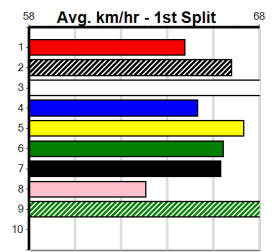

SOUTHERN SHEETMETAL

Distance: 390m, Race Type: Mixed 4/5, Total Prizemoney: $3,360
1st: $2,250, 2nd: $690, 3rd: $345, 4th: $75

SHEEZEL (3) is one of the premier provincial sprinters in the State and he just needs to step on terms. CHEMICAL EROSION (1) has a top record here to date and he is drawn to be prominent throughout. BOMBARDA MAXIMA (4) is more than capable

Watchdog Tips: 3 1 4 8 Bet: Win 3

CHEMICAL EROSION [4] Great record here, ideally drawn, main danger $3.60
Owner(s): J Ferguson
Sire: BERNARDO Dam: SLINGSHOT GYPSY
Trainer: Brian Hodgson (Smythesdale)

ASTON MONARCHY [4] Runs into a couple of rockets, will need it easier $26.00
Owner(s): R Borda
Sire: FERNANDO BALE Dam: ASTON DINNIGAN
Trainer: Ann Panetta (Melton West)

SHEEZEL (QLD)[5] Star speedster, watch the clock if he steps $2.40
Owner(s): B Kline
Sire: BEAST UNLEASHED Dam: ISLA'S STYLE
Trainer: Mario Briganti (Pearcedale)

BOMBARDA MAXIMA [4] Racing with confidence, terrific muster, threat $6.50
Owner(s): J Ferguson
Sire: BERNARDO Dam: SLINGSHOT GYPSY
Trainer: Mark Johnson (Ross Creek)

ASTON CAYENNE [5] Tough draw, too much pace around him $10.00
Owner(s): R Borda
Sire: ASTON DEE BEE Dam: ASTON LOPEZ
Trainer: Dustin Drew (Dennington)