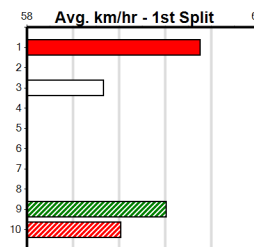

SPORTSBET SAME RACE MULTI

Distance: 390m, Race Type: Maiden, Total Prizemoney: $2,535
1st: $1,680, 2nd: $520, 3rd: $260, 4th: $75

GUNAI NUGGET (7) is bred to have plenty of pace and he hails from a very strong kennel. FATAL
ATTRACTION (2) is another well bred type and he is sure to have plenty of support on debut.
MISPLACED (4) must be respected

Watchdog Tips: **7** **2** **4** **6** **Bet:** **Win 7**

1

PYRENEES PIZAZZ [M] **Steady to date, needs more time, tough ask** **$16.00**
BK Dog Jul-23 Sire: TOMMY SHELBY Dam: COCO NOVA Trainer: Ian Robinson (Avoca)
Owner(s): I Robinson
Winning Distances: < 300m (0) 300 - 399m (0) 400 - 499m (0) 500 - 599m (0) 600 - 699m (0) > 700m (0)
Winning Weights:
6th (2) 27.5 410 HOR R2 07-Feb-25 24.48 23.09 9.00L RUN BINDI RUN (23.86) M/45 10.68 $3.10 M
4th (7) 27.8 410 HOR R1 14-Feb-25 24.03 23.08 8.50L PAW VERITY (23.46) M/34 SW 10.60 $28.30 M

Box History

Bx	1st	2nd	3rd	4th	5th	6th	7th	8th
1								
2						1		
3								
4								
5								
6								
7				1				
8								

Prize Best $75.00 FSH
Starts 2-0-0-0
Trk/Dts 0-0-0-0
APM 75

Last 3 wins NOT included above

2

FATAL ATTRACTION [M] **Well bred, in capable hands, watch betting** **$3.60**
BE Dog Dec-22 Sire: FERNANDO BLUEY Dam: MIDNIGHT SNOOZE Trainer: Jake Loverso (Little River)
Owner(s): J Loverso
Winning Distances: < 300m (0) 300 - 399m (0) 400 - 499m (0) 500 - 599m (0) 600 - 699m (0) > 700m (0)
Winning Weights:

Box History

Bx	1st	2nd	3rd	4th	5th	6th	7th	8th
1								
2								
3								
4								
5								
6								
7								
8								

Prize Best $0 FSH
Starts 0-0-0-0
Trk/Dts 0-0-0-0
APM 0

Last 3 wins NOT included above

3

SALEENA BALE [M] **Had a few chances already, place preferred** **$10.00**
BD Bitch Jul-22 Sire: FERAL FRANKY Dam: QUAIL BALE Trainer: Luke Harris (Devon Meadows)
Owner(s): L Harris
Winning Distances: < 300m (0) 300 - 399m (0) 400 - 499m (0) 500 - 599m (0) 600 - 699m (0) > 700m (0)
Winning Weights:
6th (2) 31.1 450 BAL R2 05-Aug-24 26.75 25.71 9.50L HIGHLAND DUKE (26.08) M/653 V5 6.99 $23.40 T3-M
CT (-) 30.3 400 GEL 03-Sep-24 24.03 20.00 Trial Not Cleared S/77 7of8 CT
CT (-) 32.1 400 GEL 10-Dec-24 22.97 0.25L Trial Cleared M/21 2of4 8.38 CT
3rd (2) 31.2 390 BAL R2 13-Jan-25 22.98 22.08 4.25L MAURITIAN NITRO (22.70) M/33 8.79 $8.50 T3-M
4th (4) 31.4 390 BAL R2 20-Jan-25 22.69 22.23 4.00L COUNTY ART (22.41) Q/22 8.59 $4.80 M
2nd (4) 31.7 390 BAL R9 27-Jan-25 22.53 22.25 4.00L ASTON CAPER (22.25) M/22 8.73 $4.90 T3-M
2nd (4) 31.8 400 WGL R3 13-Feb-25 23.23 22.79 0.75L ASTON DENTON (23.17) Q/22 8.57 $3.00 T3-M
2nd (7) 31.7 390 SHP R2 17-Feb-25 22.43 21.72 1.25L DAD'S SURPRISE (22.36) M/32 8.59 $6.80 M

Box History

Bx	1st	2nd	3rd	4th	5th	6th	7th	8th
1								
2			1			1		
3								1
4		2		1			1	
5								
6								
7		1				1	2	
8						1		

Prize Best $1530.00
Starts 22.53(4)-27/1/25
Trk/Dts 13-0-3-2
APM 5-0-1-1 1370

Last 3 wins NOT included above

4

MISPLACED [M] **Dam has produced some smart types** **$6.00**
BK Bitch Jan-23 Sire: FERAL FRANKY Dam: YINDI GIRL TURBO Trainer: Matthew Lanigan (Rowsley)
Owner(s): Shanthoemax (SYN), J Farrell, S Axton
Winning Distances: < 300m (0) 300 - 399m (0) 400 - 499m (0) 500 - 599m (0) 600 - 699m (0) > 700m (0)
Winning Weights:

Box History

Bx	1st	2nd	3rd	4th	5th	6th	7th	8th
1								
2								
3								
4								
5								
6								
7								
8								

Prize Best $0.00 FSH
Starts 0-0-0-0
Trk/Dts 0-0-0-0
APM 0

Last 3 wins NOT included above