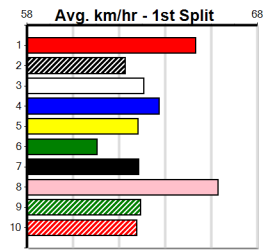

EUREKA CONCRETE (250+ RANK)

Distance: 390m, Race Type: Grade 5 No Penalty, Total Prizemoney: $2,925
1st: $1,950, 2nd: $600, 3rd: $300, 4th: $75

LADY ARANDT (1) is drawn to lead and she is very hard to get past when in the clear. PAW WAITARA (2) was a strong 22.30 winner here last time and she can follow the red through early on. FANCY KIAARN (8) has a solid record here

Watchdog Tips: 1 2 8 5 Bet: Win 1

Form Box Wgt Dist Track Date Time BON Margin 1st/2nd (Time) PIR Checked Comment W/R Split 1 S/P Grade

LADY ARANDT [5] Drawn to lead, bold front runner, take catching $3.50
Owner(s): M Zammit
Winning Distances: < 300m (0) 300 - 399m (10) 400 - 499m (3) 500 - 599m (0) 600 - 699m (0) > 700m (0)
Box History table and Prize Best Starts table included.

PAW WAITARA [5] Blks Great win last time, gets the gun run, danger $3.60
Owner(s): L Harris
Winning Distances: < 300m (0) 300 - 399m (4) 400 - 499m (0) 500 - 599m (0) 600 - 699m (0) > 700m (0)
Box History table and Prize Best Starts table included.

INDY DELTA [5] Down on confidence, can miss the kick, tested $21.00
Owner(s): S Baulch
Winning Distances: < 300m (0) 300 - 399m (4) 400 - 499m (1) 500 - 599m (0) 600 - 699m (0) > 700m (0)
Box History table and Prize Best Starts table included.

QUEBEC BALE (NSW)[5] Lack of early speed is a worry, prefer to watch $12.00
Owner(s): L Harris
Winning Distances: < 300m (0) 300 - 399m (6) 400 - 499m (16) 500 - 599m (6) 600 - 699m (0) > 700m (0)
Box History table and Prize Best Starts table included.

DAD'S JAM DONUT [5] Relies on luck but can charge late, keep safe $6.50
Owner(s): D Burnett
Winning Distances: < 300m (0) 300 - 399m (0) 400 - 499m (3) 500 - 599m (1) 600 - 699m (0) > 700m (0)
Box History table and Prize Best Starts table included.