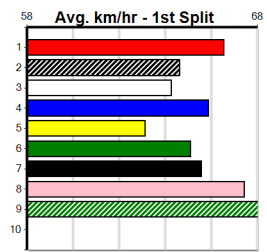

SPORTSBET WE LET THE DOGS OUT

Distance: 390m, Race Type: Grade 5, Total Prizemoney: $2,925
1st: $1,950, 2nd: $600, 3rd: $300, 4th: $75

NIMBLE TOMMY (8) is far better than his past two runs and he is drawn to make amends. RUBY'S SHOW (4) can come out running and she should give them something to catch. SUNNY BOY (3) is showing some promise and he has early speed

Watchdog Tips: 8 4 3 1 Bet: Win 8

Race card for SUPER SEATTLE [5]. No luck in his past two, can atone, keep safe. $4.60. Trainer: Mark Johnson (Ross Creek). Includes box history and prize details.

Race card for RELEASED [5]. Down on confidence, needs to lead, next time. $10.00. Trainer: Margery Quick (Haddon). Includes box history and prize details.

Race card for SUNNY BOY [5]. Good early burn, getting stronger, can threaten. $8.00. Trainer: Greg Shand (Bacchus Marsh). Includes box history and prize details.

Race card for RUBY'S SHOW [5]. Consistent type, can cross and lead, danger. $6.00. Trainer: Daniel Gibbons (Avalon). Includes box history and prize details.

Race card for BIG YETI [5]. Strong win when resuming, harder tonight. $7.50. Trainer: Matthew Lanigan (Rowsley). Includes box history and prize details.