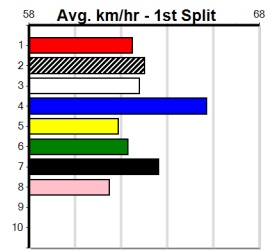

BALLARAT GREYS BINGO EVERY SUNDAY

Distance: 450m, Race Type: Mixed 6/7, Total Prizemoney: $2,925
1st: $1,950, 2nd: $600, 3rd: $300, 4th: $75

PAW VERITY (4) has continued to improve with each run and she will be in the firing line throughout. CANYA ONSLAUGHT (7) has claims

Watchdog Tips:

4

7

6

2

Bet:

Win 4

Form Box Wgt Dist Track Date Time BON Margin 1st/2nd (Time) PIR Checked Comment W/R Split 1 S/P Grade

JODIE'S ANGEL [7] Only win came in steady time, look to others **$41.00**

BK Bitch Jul-22 Sire: FLYING RICCIARDO Dam: KARISE FUSILEER Trainer: Glen Davies (Bolinda)

Owner(s): G Davies
Winning Distances: < 300m (0) 300 - 399m (0) 400 - 499m (1) 500 - 599m (0) 600 - 699m (0) > 700m (0)
Winning Weights: 30.0(1)

8th (5)	30.5	450	SHP	R1	25-Nov-24	26.77	24.93	13.00	BLACK CABANG (25.88)	M/368	.	.	.	.	6.90	$20.40	M
8th (1)	30.3	425	BEN	R1	13-Dec-24	25.59	23.66	26.00	CANYA ALL UP (23.80)	M/588	.	VO	.	.	6.77	$44.80	M
8th (1)	30.1	515	SAP	R1	23-Dec-24	31.69	29.71	23.00	SOUTH THAILAND (30.12)	M/6567	.	.	.	.	5.33	$17.70	M
7th (2)	30.3	400	GEL	R3	31-Dec-24	23.84	22.76	15.00	MANDOLIN STORM (22.83)	M/77	.	.	.	.	9.01	$8.80	M
6th (4)	29.8	450	SHP	R7	09-Jan-25	26.31	25.57	9.50L	AUNTIE AMBER (25.67)	M/346	.	.	.	.	6.85	$53.70	M
1st (1)	30.0	425	BEN	R2	15-Jan-25	24.90	24.09	0.25L	SHINING MEGG (24.91)	M/344	.	.	.	.	6.76	$14.70	M
6th (8)	30.3	525	MEP	R1	29-Jan-25	31.80	30.07	18.00	NEW HEIGHTS (30.58)	M/4666	.	.	.	.	5.35	$72.10	RW
7th (3)	30.5	525	MEP	R9	05-Feb-25	31.38	29.93	13.00	REV PIRATE (30.54)	M/2556	.	.	.	.	5.30	$88.30	7

Last 3 wins NOT included above

Box	1st	2nd	3rd	4th	5th	6th	7th	8th
1	1							2
2							1	
3								
4						1		
5								1
6								
7								
8						1		

Prize Best $1000.00
Starts FSH 9-1-0-0
Trk/Dts 0-0-0-0
APM 800

BIG BOY COOPER [6] Hit or miss early, may get crowded, place best **$5.50**

BK Dog Jul-22 Sire: SH AVATAR Dam: FAIRYTALE WISH Trainer: Clint Capuano (Anakie)

Owner(s): C Capuano
Winning Distances: < 300m (0) 300 - 399m (0) 400 - 499m (2) 500 - 599m (0) 600 - 699m (0) > 700m (0)
Winning Weights: 30.7(1) 31.1(1)

2nd (6)	31.2	460	GEL	R6	31-Dec-24	26.21	25.89	1.5L	RAVEN OWEN (26.13)	Q/111	.	.	.	.	6.61	$9.20	X67
3rd (2)	30.9	485	HOR	R5	06-Jan-25	27.97	27.25	4.50L	STATUE OF TIME (27.65)	Q/133	.	.	.	.	6.66	$28.60	X67
2nd (6)	31.3	450	BAL	R10	13-Jan-25	25.50	25.23	0.10L	PICHOLA RALPHY (25.50)	M/432	.	.	.	.	6.68	$4.80	T3-6
5th (5)	31.6	450	BAL	R10	20-Jan-25	26.09	25.32	6.00L	WINE LOVER (25.67)	M/253	.	.	.	.	6.67	$4.30	X67
6th (7)	30.7	460	GEL	R7	24-Jan-25	26.37	25.61	9.50L	REIKO TEDESCO (25.73)	Q/685	.	.	.	.	6.83	$23.10	X67
2nd (8)	31.2	450	WBL	R8	10-Feb-25	26.00	25.82	0.50L	BUILT FOR GLORY (25.97)	M/873	.	VO	.	.	7.00	$3.10	6G
5th (4)	31.0	450	WBL	R9	13-Feb-25	25.87	25.19	4.50L	BLUE MOON MARIE (25.57)	M/677	.	.	.	.	6.84	$27.90	X67
2nd (8)	31.2	450	WBL	R7	17-Feb-25	25.84	25.64	3.00L	PAW XABIA (25.64)	M/443	.	.	.	.	6.77	$3.30	X67

Last 3 wins NOT included above

Box	1st	2nd	3rd	4th	5th	6th	7th	8th
1		2			1			
2			1					
3					1			1
4						1		
5				1		2		
6	1	3				1	1	
7	1	1			1		1	
8		2		1		1	1	

Prize Best $6675.00
Starts 25.50(6)-13/1/25
Trk/Dts 29-2-9-2
APM 3099