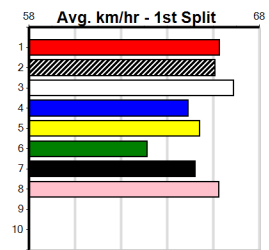

RSN GREY AREAS - WEDNESDAY & FRIDAY

Distance: 450m, Race Type: Mixed 4/5, Total Prizemoney: $3,360
1st: $2,250, 2nd: $690, 3rd: $345, 4th: $75

IDYLLIC JAMES (1) is armed with unrivalled pace once balanced and he will be carving out time on the arm. EXTRADITED (8) was far from disgraced last time out and he will challenge the red from the outset. GOT A PULSE (3) can run a cheeky race

Watchdog Tips: 1 8 3 2 **Bet:** Win 1

1

IDYLLIC JAMES [5] Explodes soon after box rise, hard to reel in **$2.80**
BE Dog Mar-22 Sire: FERNANDO BALE Dam: PRINCESS KIWI Trainer: Clint Capuano (Anakie)

Owner(s): C Capuano
Winning Distances: < 300m (0) 300 - 399m (0) 400 - 499m (10) 500 - 599m (0) 600 - 699m (0) > 700m (0)
Winning Weights: 30.8(2) 30.9(2) 31.1(1) 31.2(3) 31.3(1) 32.0(1)

Box	1st	2nd	3rd	4th	5th	6th	7th	8th
1	3	1	1					
2	1				1			
3	1					1		
4			1			1		
5	1		1					1
6		1						
7	3	1						
8	1				2			

Prize Best Starts Trk/Dts APM: $26150.00 FSH 22-10-3-3 0-0-0-0 11134

2

RUAPUKE ROCKS [4] Relies on luck but is a big talent, keep safe **$4.60**
BE Dog Mar-22 Sire: BERNARDO Dam: FREDA ROCKS Trainer: Mario Briganti (Pearcedale)

Owner(s): B Keen
Winning Distances: < 300m (0) 300 - 399m (2) 400 - 499m (8) 500 - 599m (0) 600 - 699m (0) > 700m (0)
Winning Weights: 31.4(1) 31.5(1) 31.7(1) 31.9(1) 32.0(5) 32.3(1)

Box	1st	2nd	3rd	4th	5th	6th	7th	8th
1	1							
2	2	1						1
3	1		2					1
4	2		2	2	1			
5					1	1	1	1
6	1	1	1	1				
7	2				1			
8	1	2	1	2				

Prize Best Starts Trk/Dts APM: $31155.63 25.29(3)-8/1/25 33-10-4-6 4-1-1-1 9058

3

GOT A PULSE [5] Racing with confidence, good muster, threat **$10.00**
BK Dog Mar-22 Sire: MY REDEEMER Dam: HEADSPACE Trainer: Ian Hopper (Werribee)

Owner(s): I Hopper
Winning Distances: < 300m (0) 300 - 399m (0) 400 - 499m (6) 500 - 599m (3) 600 - 699m (0) > 700m (0)
Winning Weights: 29.0(1) 29.2(1) 29.4(1) 29.6(1) 29.7(2) 29.8(1) 30.0(1) 30.2(1)

Box	1st	2nd	3rd	4th	5th	6th	7th	8th
1	3	2	1	2				
2	1	1	1	1	1			
3	1		4			2	1	
4	1	1				1		
5			1					
6	1				1	1		
7	1		1	1	1	1		
8	1		1	1	1	1	1	

Prize Best Starts Trk/Dts APM: $20000.00 25.50(3)-2/10/24 36-9-4-9 2-1-0-1 12253

4

DASH EXPRESS [5] Can miss the kick, may run into traffic, no **$12.00**
BK Dog Apr-21 Sire: BERNARDO Dam: BETHANY ROSE Trainer: Melissa Docking (Red Cliffs)

Owner(s): Friday Lunch (SYN), J Flood, B Howard, A Sherriff, D Thomas
Winning Distances: < 300m (0) 300 - 399m (0) 400 - 499m (2) 500 - 599m (6) 600 - 699m (0) > 700m (0)
Winning Weights: 32.0(1) 32.1(2) 32.3(1) 32.5(2) 32.7(1) 32.9(1)

Box	1st	2nd	3rd	4th	5th	6th	7th	8th
1	3	2	1	2				
2	1	1	2	4	2			
3	1		1	2	3	1		
4		3			1	1		
5	1				1	1		
6	1		1	2	1	2		
7	1	2	3	1	5	3	2	
8	2	2	2		3			

Prize Best Starts Trk/Dts APM: $39225.00 25.69(8)-20/11/24 62-8-6-10 3-0-1-0 3892

5

PRETTY PANAMA [5] *** SCRATCHED *** **$21.00**
BK Bitch Dec-21 Sire: SUPERIOR PANAMA Dam: GEMILLY Trainer: Allan Meyer (Hoppers Crossing)

Owner(s): Over The Bridge (SYN), D Woolgar, C Woolgar, D Spence, P Coughlin, B Crosby
Winning Distances: < 300m (0) 300 - 399m (3) 400 - 499m (8) 500 - 599m (0) 600 - 699m (0) > 700m (0)
Winning Weights: 27.4(2) 27.5(1) 27.6(2) 27.7(1) 27.8(1) 28.0(2) 28.1(1) 28.5(1)

Box	1st	2nd	3rd	4th	5th	6th	7th	8th
1	1		1		1			2
2	2	3				3	2	
3	3	2	1	2	1			
4	1			2	1	2	1	
5	1	5		3	1			
6	2	2	2		2			
7	2			1	3	2		
8	2	1	1	1	3		2	1

Prize Best Starts Trk/Dts APM: $20285.00 25.56(3)-20/1/25 67-11-15-5 11-4-3-2 7378