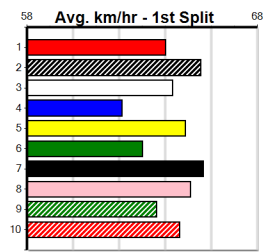

Ballarat
11
10:30PM
(VIC time)

TUDOR ELECTRICAL (250+ RANK)

Distance: 390m, Race Type: Grade 5 No Penalty, Total Prizemoney: $2,925
1st: $1,950, 2nd: $600, 3rd: $300, 4th: $75

LEONARDO ZEAL (2) has been flying around Warrnambool of late and a clean getaway can see him lead throughout. SALMON SPRAY (1) is racing with confidence and she can settle near the speed. MAXED OUT (7) will be strong late.

Watchdog Tips: **2** **1** **7** **8** **Bet:** **Win 2**

1

SALMON SPRAY [5] **Drawn to be on the pace throughout, danger** **$4.60**
BK Bitch Mar-22 Sire: ASTON DUKE Dam: STARLIGHT JILL Trainer: Andrew Mooney (Amherst)
Owner(s): A Mooney
Winning Distances: < 300m (0) 300 - 399m (5) 400 - 499m (0) 500 - 599m (0) 600 - 699m (0) > 700m (0)
Winning Weights: 27.5(2) 27.7(1) 27.8(1) 28.1(1)
5th (1) 27.6 425 BEN R14 18-Dec-24 24.77 24.15 8.50L HERE'S BRUCE (24.20) Q/115 . . . SW . . . 6.40 $7.40 T3-5
4th (6) 27.8 390 BAL R14 30-Dec-24 22.50 22.30 1.5L ARKA SOLAR (22.41) Q/13 . . . . . 8.31 $10.80 T3-5
4th (3) 27.6 390 BAL R5 08-Jan-25 22.59 21.88 7.50L BLACKPOOL SLADE (22.10) Q/35 . . . . . 8.53 $71.10 5
4th (8) 27.9 390 BAL R5 13-Jan-25 22.57 22.08 2.75L BRILEY RIOT (22.38) Q/12 . . . . . 8.34 $4.40 T3-5
1st (1) 27.7 390 BAL R5 18-Jan-25 22.52 22.22 0.50L CRUSOE PEARL (22.56) Q/12 . . . . . 8.45 $4.10 T3-5
3rd (5) 28.0 390 BAL R7 27-Jan-25 22.80 22.25 2.00L NICE ONE TOM (22.67) Q/11 . . . . . 8.53 $6.30 T3-5
1st (5) 28.1 390 BAL R13 03-Feb-25 22.35 22.23 1.25L FANCY KIAARN (22.43) M/11 . . . . . 8.44 $7.60 T3-5
4th (4) 27.5 390 BAL R14 12-Feb-25 22.41 21.76 9.00L KENSINGTON FLYER (21.79) Q/35 . . . . . 8.52 $31.40 X45
Last 3 wins NOT included above
1st (1) 27.5 390 BAL R1 15-Apr-24 22.83 22.28 0.75L PIPPA (22.88) Q/11 . . . . . 8.47 $3.50 T3-M
1st (4) 27.8 390 BAL R10 09-Jun-24 22.56 22.34 4.75L MAKE US DREAM (22.89) Q/11 . . . . . 8.35 $6.10 T3-7
1st (8) 27.5 390 BAL R12 07-Nov-24 22.67 22.07 0.75L DOWN SOUTH QUEEN Q/11 . . . . . 8.51 $3.40 X67

2

LEONARDO ZEAL [5] **Flying at present, looks the leader, go close** **$2.80**
BK Dog Jun-22 Sire: SUPERIOR PANAMA Dam: ZEAL SENSATION Trainer: Kathrynne Tabb (Lara)
Owner(s): Real zeal (SYN), M Tabb, S Tabb
Winning Distances: < 300m (0) 300 - 399m (4) 400 - 499m (0) 500 - 599m (0) 600 - 699m (0) > 700m (0)
Winning Weights: 30.7(1) 30.9(1) 31.4(1) 32.1(1)
3rd (8) 31.9 390 WBL R11 02-Jan-25 22.57 22.01 1.75L SARAH LOUISE (22.46) Q/34 . . . . . 8.69 $2.40 5
2nd (2) 32.0 425 BEN R5 08-Jan-25 24.30 23.64 4.00L NICKLEBY ACTION (24.03) M/333 . . . . . 6.72 $3.40 T3-5
7th (3) 32.2 425 BEN R12 15-Jan-25 24.58 24.09 7.00L PRINCE PIERRE (24.09) M/877 . . . . . 6.69 $9.80 5
4th (5) 32.2 390 WBL R5 20-Jan-25 22.82 22.29 5.50L SAINT MICK (22.46) M/65 . . . . . 9.01 $3.80 5
3rd (8) 32.2 300 HVL R11 24-Jan-25 17.21 16.60 2.25L GARY KNEW IT (17.06) M/4 . . . . . 4.05 $2.30 T3-5
6th (6) 32.5 300 HVL R10 31-Jan-25 17.21 16.68 2.50L INTER CYBORG (17.04) M/2 . . . . . 3.99 $4.90 T3-5
2nd (6) 32.0 390 WBL R12 10-Feb-25 22.13 22.04 0.75L BLITZ (22.09) M/22 . . . . . 8.63 $2.20 5
1st (7) 32.1 390 WBL R10 17-Feb-25 22.19 22.12 2.75L MEMORIES OF ROSE (22.38) Q/11 . . . . . 8.57 $1.70 5
Last 3 wins NOT included above
1st (7) 30.7 390 BAL R2 12-May-24 22.29 22.15 4.75L LITERALLY (22.61) M/31 . . . . . 8.62 $1.90 T3-M
1st (1) 30.9 395 TRA R2 12-Jun-24 22.49 22.45 0.05L DR. LETTIE (22.50) Q/111 . . . . . SW . . . 3.76 $1.90 7
1st (8) 31.4 390 SHP R10 01-Aug-24 22.18 22.17 4.25L BAGGIO (22.47) M/11 . . . . . 8.48 $7.50 T3-6