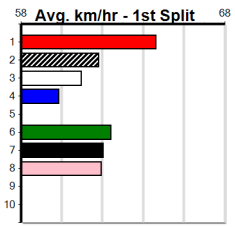

# SWEET NETTY'S CATERING

Distance: 390m, Race Type: Grade 5 T3, Total Prizemoney: \$1,530  
1st: \$1,000, 2nd: \$320, 3rd: \$160, 4th: \$50

**7**  
4:14PM  
(VIC time)

**Watchdog Tips:** 0 0 0 0 **Bet:** .