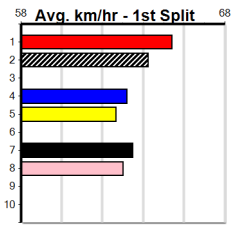

BALLARAT GREYS BINGO EVERY SUNDA

Distance: 390m, Race Type: Tier 3 - Grade 7, Total Prizemoney: $1,530
1st: $1,000, 2nd: $320, 3rd: $160, 4th: $50

9

4:54PM

(VIC time)

Watchdog Tips:

0 0 0 0

Bet:

Form Box Weight Dist Track Date Time BON Margin 1st/2nd (Time) PIR Checked Comment W/R Split 1 S/P Grade

1 NOVA MIA [7]													Winning Boxes										
F	B	Mar-23 FERNANDO BALE				NOVA WILLOW							1	2	3	4	5	6	7	8			
Trainer: Robert Camilleri (Lara)													Prize Best Starts Trk/Dst APM										
5th	(6)	25.4	390	WBL	R9	26-Dec-24	22.77	21.98	6.50LPEGASUS BALE (22.35)			S/55	.	.	.	8.91	$17.00	7	$2,960.00	FSH	6-1-2-1	0-0-0-0	$2080
6th	(5)	25.3	300	HVL	R4	31-Jan-25	17.18	16.68	7.50LMUMS PEARL (16.68)			S/7	.	.	.	4.12	$11.10	T3-RW					
2nd	(1)	25.2	390	SHP	R10	06-Feb-25	22.55	22.15	0.05LSMALL MERCIES (22.55)			M/11	.	.	V10	8.51	$5.70	T3-7					
3rd	(8)	24.8	300	HVL	R9	21-Feb-25	17.16	16.55	1.00LMAURITIAN NITRO (17.10)			Q/2	.	.	R	3.96	$2.10	T3-7					
Owner(s): J Galea																							

2 PAW HULL (NSW)[7]													Winning Boxes										
RF	B	Feb-23 CHRISTO BALE				WANNA ALLEN							1	2	3	4	5	6	7	8			
Trainer: Robert Camilleri (Lara)													Prize Best Starts Trk/Dst APM										
1st	(3)	28.6	390	WBL	R2	23-Dec-24	23.11	22.21	0.25LWINSLOW WISH (23.12)			M/44	.	.	.	9.19	$3.10	M	$1,800.00	FSH	6-1-2-1	0-0-0-0	$1240
2nd	(2)	28.2	390	WBL	R4	07-Jan-25	23.18	21.88	8.50LBIG BOSS GIBLET (22.60)			S/54	.	.	.	8.94	$5.20	X67					
2nd	(2)	28.0	390	WBL	R4	13-Jan-25	22.91	22.26	0.75LOH SO BREE (22.86)			M/64	.	.	.	8.89	$12.50	7					
3rd	(1)	28.2	390	SHP	R4	23-Jan-25	22.56	22.31	3.5LBLACK CABANG (22.32)			M/33	.	.	.	8.66	$17.20	T3-RW					
Owner(s): B Wheeler																							

3 *** VACANT BOX ***													Winning Boxes							
Trainer:																				
Owner(s):																				

4 ASTON VERGARA [7]													Winning Boxes										
LTF	B	Aug-21 ASTON DEE BEE				ASTON LOPEZ							1	2	3	4	5	6	7	8			
Trainer: Glenn Campbell (Anakie)													Prize Best Starts Trk/Dst APM										
3rd	(1)	27.0	400	GEL	R2	09-Aug-24	23.22	22.43	3.00LCHEMICAL EROSION (23.02)			Q/22	.	.	.	8.51	$21.20	MH	$1,580.00	22.98	5-1-1-1	2-1-0-0	$580
1st	(5)	27.1	390	BAL	R1	16-Sep-24	22.98	22.20	2.50LBLUE VISTA (23.14)			M/36	.	.	.	8.61	$4.60	T3-M					
8th	(2)	27.3	390	BAL	R10	23-Sep-24	23.18	22.35	8.50LDERNANCOURT (22.60)			M/75	.	.	.	8.89	$26.30	T3-7					
2nd	(8)	27.4	390	WBL	R3	30-Sep-24	22.78	22.34	1.5LFORGOTTEN TIME (22.68)			Q/22	.	.	.	8.76	$7.30	7					
Owner(s): R Borda																							

5 MORAINE ARIANA [7]													Winning Boxes										
BK	B	Jan-23 KOBLENZ				MORAINE COCO							1	2	3	4	5	6	7	8			
Trainer: Briana Robertson-leech (Smeaton)													Prize Best Starts Trk/Dst APM										
7th	(7)	28.6	390	SHP	R3	02-Dec-24	23.03	21.96	12.00LWALLS OF JERICHO (22.22)			M/67	.	.	.	8.77	$15.00	X67	$2,385.00	22.35	13-1-3-0	5-1-1-0	$1161
8th	(1)	29.1	390	BAL	R9	09-Dec-24	24.36	22.11	21.00LBOROUGH BOUND (22.92)			M/28	.	.	V21	8.41	$5.20	T3-7					
T	(2)	28.7	390	WBL	R3	02-Jan-25	0.00	22.01	.MORAINE GRACE (22.72)			M/88	.	.	SW	9.97	$6.10	7					
2nd	(7)	29.4	390	BAL	R3	24-Feb-25	22.53	22.11	1.5LTINKER NICK (22.44)			M/23	.	.	.	8.54	$5.30	T3-7					
Owner(s): MORAINE (SYN), G Judd, S Judd																							

6 *** VACANT BOX ***													Winning Boxes							
Trainer:																				
Owner(s):