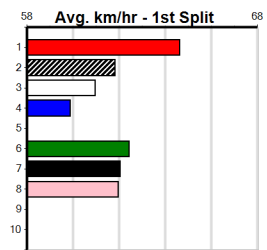

SWEET NETTY'S CATERING

Distance: 390m, Race Type: Grade 5 T3, Total Prizemoney: $1,530
1st: $1,000, 2nd: $320, 3rd: $160, 4th: $50

Watchdog Tips:

Bet:

Table with columns: Form Box, Wgt, Dist, Track, Date, Time, BON, Margin, 1st/2nd (Time), PIR, Checked, Comment, W/R, Split 1, S/P, Grade

GOTHAM MARQUESS [5]
BK Bitch May-21 Sire: AUSSIE INFRARED Dam: GOTHAM QUEEN
Owner(s): SMKN (SYN), M Lithgow, E Avdulla, K Maynes
Trainer: Melanie Lithgow (Devon Meadow)
Winning Distances: < 300m (0) 300 - 399m (5) 400 - 499m (5) 500 - 599m (0) 600 - 699m (0) > 700m (0)
Winning Weights: 26.5(1) 26.6(1) 26.7(1) 26.8(1) 26.9(1) 27.0(1) 27.1(4)
Box History table and Prize Best Starts table included.

BIG DEB OSTI [5]
BK Bitch May-21 Sire: BERNARDO Dam: EUREKA OSTI
Owner(s): M Niele
Trainer: Michael Niele (Berringa)
Winning Distances: < 300m (0) 300 - 399m (1) 400 - 499m (4) 500 - 599m (0) 600 - 699m (0) > 700m (0)
Winning Weights: 30.0(1) 30.5(1) 30.6(2) 30.7(1)
Box History table and Prize Best Starts table included.

AVISWOOD (SA)[5]
BK Dog Feb-22 Sire: DYNA DOUBLE ONE Dam: RIGHT EXIT
Owner(s): P Pace
Trainer: Paul Pace (Scarsdale)
Winning Distances: < 300m (0) 300 - 399m (1) 400 - 499m (4) 500 - 599m (0) 600 - 699m (0) > 700m (0)
Winning Weights: 31.5(2) 31.7(1) 32.8(1) 33.2(1)
Box History table and Prize Best Starts table included.

LEKTRA NICK [5]
BK Dog Jan-20 Sire: ZAMBORA BROCKIE Dam: LEKTRA VIKI
Owner(s): R Tolson
Trainer: Robert Tolson (Maryborough)
Winning Distances: < 300m (0) 300 - 399m (3) 400 - 499m (10) 500 - 599m (0) 600 - 699m (0) > 700m (0)
Winning Weights: 29.9(2) 30.1(3) 30.2(1) 30.3(1) 30.6(1) 30.7(1) 30.9(1) 31.1(1) 31.3(1) 31.8(1)
Box History table and Prize Best Starts table included.

*** VACANT BOX ***
Owner(s):
Trainer:
Winning Distances: < 300m (0) 300 - 399m (0) 400 - 499m (0) 500 - 599m (0) 600 - 699m (0) > 700m (0)
Winning Weights:
Box History table included.

1

2

3

4

5