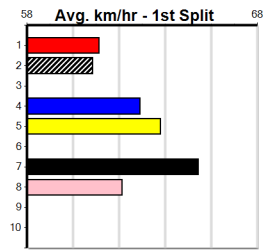

BALLARAT RACE 13

Distance: 390m, Race Type: Grade 5 T3, Total Prizemoney: $1,530
1st: $1,000, 2nd: $320, 3rd: $160, 4th: $50

Watchdog Tips: ☐ ☐ ☐ ☐ ☐ ☐ ☐ ☐ Bet: ☐ .

Form Box Wgt Dist Track Date Time BON Margin 1st/2nd (Time) PIR Checked Comment W/R Split 1 S/P Grade

1
MR. FLASH (NSW)[5]
BK Dog Nov-21 Sire: FLYING RICCIARDO Dam: FANTASTIC DAISY
Owner(s): D Pace Trainer: Paul Pace (Scarsdale)
Winning Distances: < 300m (0) 300 - 399m (2) 400 - 499m (3) 500 - 599m (0) 600 - 699m (0) > 700m (0)
Winning Weights: 32.4(1) 32.5(1) 32.9(1) 33.0(1) 33.5(1)
3rd (2) 33.0 425 BEN R13 18-Dec-24 24.53 24.15 1.75L AVISWOOD (24.42) M/111 . . . . 6.65 $8.60 T3-5
3rd (3) 33.3 390 BAL R5 24-Dec-24 22.77 22.09 1.75L WESTERN FEEL (22.65) Q/75 . . . . 8.78 $2.30 T3-5
5th (3) 33.4 390 BAL R13 30-Dec-24 22.82 22.30 4.00L CHERRY RED (22.54) M/56 . . . . 8.74 $4.30 T3-5
2nd (4) 33.6 390 BAL R12 06-Jan-25 22.68 22.43 0.50L BOW EDITION (22.66) M/34 . . . . 8.69 $6.00 T3-5
4th (1) 33.4 390 WBL R13 13-Jan-25 22.74 22.26 6.50L ROSE OF SATURN (22.30) M/54 . . . . 8.88 $2.70 5
4th (5) 33.2 390 BAL R5 18-Jan-25 22.70 22.22 2.75L SALMON SPRAY (22.52) M/64 . . . . 8.89 $9.10 T3-5
4th (4) 33.3 425 BEN R12 25-Jan-25 24.68 23.86 8.00L SILVER MACHINE (24.14) M/246 . . . . 6.64 $16.40 5
5th (4) 33.3 425 BEN R10 29-Jan-25 24.74 24.04 1.75L NELLIE ZOOM (24.63) M/552 . . . . 6.74 $35.50 T3-5

Box History

Bx	1st	2nd	3rd	4th	5th	6th	7th	8th
1								
2	1	1	3	1			2	
3	1	3	2		1	1	1	
4	1	3		3	3			
5	1		2	2	2		2	
6			1	1		2	1	
7		3	1				1	
8	1	2	1	1	1	1	1	1

Prize Best Starts Trk/Dts APM $13800.00 22.48(5)-30/9/24 59-5-14-8 20-1-7-1 2271

2
SPELLMAN [5]
WRBD Dog Feb-21 Sire: AMERICAN MONSTER Dam: AVATAR MINTY
Owner(s): R Boehm Trainer: Sandra Elmes (Dunolly)
Winning Distances: < 300m (0) 300 - 399m (2) 400 - 499m (8) 500 - 599m (0) 600 - 699m (0) > 700m (0)
Winning Weights: 28.8(1) 29.1(1) 29.4(2) 29.5(2) 29.6(1) 29.7(2) 30.1(1)
8th (4) 29.4 390 BAL R4 05-Aug-24 23.28 22.44 9.50L IDYLLIC POINT (22.63) M/88 . . . . 8.93 $41.30 T3-5
3rd (8) 29.2 390 BAL R11 01-Sep-24 22.87 22.35 1.25L TINKER MIKE (22.80) M/33 . . . . 8.69 $25.80 T3-5
1st (5) 29.7 400 MTG R11 12-Sep-24 23.37 23.32 0.50L QUANTUM'S DREAM (23.40) 0 . . . . 10.76 $5.00 RW
8th (5) 29.5 390 BAL R13 16-Sep-24 23.35 22.20 11.00L PAW MARVEL (22.58) M/48 . . . . 8.50 $10.20 T3-5
5th (6) 30.1 410 HOR R4 15-Oct-24 23.95 22.86 7.00L NUMEROUS (23.47) M/44 . . . . 10.67 $34.20 5
5th (8) 30.7 410 HOR R12 19-Nov-24 24.83 23.16 24.00L PASSING (23.19) S/66 . . . . V14 . 11.01 $166.60 5
8th (3) 30.4 410 HOR R12 28-Jan-25 25.35 22.92 29.00L MORE WINE PLEASE (23.34) M/66 . . . . V14 . 11.31 $228.30 5
8th (8) 30.3 400 MTG R5 20-Feb-25 24.84 23.19 20.00L CADILLAC GIRL (23.48) 578 578 11.33 $8.00 RW

Box History

Bx	1st	2nd	3rd	4th	5th	6th	7th	8th
1	1		3		2	2	2	1
2	2	1	1	1				3
3			1					3
4		2	1	1	1	2	1	2
5	2				2	1	1	2
6	1	1		1	2	3	3	3
7	2	2			2			1
8	2		1	1	4			1

Prize Best Starts Trk/Dts APM $11130.00 22.57(2)-24/4/23 77-10-6-7 16-0-1-1 1231

3
*** VACANT BOX ***
Sire: Dam:
Owner(s): Trainer:
Winning Distances: < 300m (0) 300 - 399m (0) 400 - 499m (0) 500 - 599m (0) 600 - 699m (0) > 700m (0)
Winning Weights: Box History