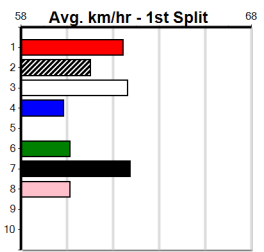

SPORTSBET EVERY DOG HAS ITS DAY

Distance: 390m, Race Type: Tier 3 - Grade 7, Total Prizemoney: $1,530
1st: $1,000, 2nd: $320, 3rd: $160, 4th: $50

Watchdog Tips: ☐ ☐ ☐ ☐ ☐ **Bet:**

1

PAW NIKKI (NSW)[7]
BK Bitch Jul-22 Sire: JS FLAMIN ACE Dam: DYNA ADRIA
Owner(s): B Wheeler Trainer: Robert Camilleri (Lara)
Winning Distances: < 300m (0) 300 - 399m (1) 400 - 499m (0) 500 - 599m (0) 600 - 699m (0) > 700m (0)
Winning Weights: 27.3(1)

Box	1st	2nd	3rd	4th	5th	6th	7th	8th
1								
2								
3	1							
4								
5								
6								
7								
8								

Box	1st	2nd	3rd	4th	5th	6th	7th	8th
1								
2								
3	1							
4								
5								
6								
7								
8								

5th (1) 27.4 390 WBL R3 16-Sep-24 23.31 22.61 8.00L HARDSTYLE RUBY (22.77) S/87 . . . . . 9.49 $2.20 7
4th (6) 27.6 390 WBL R9 30-Sep-24 22.88 22.34 2.00L JEFF THE MAN (22.76) S/65 . . . . . 9.06 $8.70 7
4th (4) 27.8 350 HVL R6 04-Oct-24 19.95 19.42 3.75L REDEMPTION ROCK (19.70) S/3 . . . . . 6.78 $22.10 T3-RW
7th (1) 27.7 400 WGL R9 01-Nov-24 23.38 22.49 9.50L ARCHER TWO (22.73) S/77 . . . . . 8.84 $9.30 7
8th (6) 27.7 350 HVL R9 08-Nov-24 20.27 19.58 4.75L COMO PRINCE (19.93) M/8 . . . . . 6.94 $4.60 T3-7
6th (7) 27.8 300 HVL R2 11-Nov-24 17.50 16.95 8.00L DAMAGED PANEL (16.95) M/6 . . . . . 4.23 $8.80 X67
7th (8) 28.4 300 HVL R3 20-Dec-24 17.37 16.81 5.50L FOXY FRECKLES (17.00) Q/6 . . . . . 4.08 $18.40 T3-7
6th (2) 27.5 390 WBL R3 10-Feb-25 23.20 22.04 7.00L SHAKER STICKER (22.71) M/78 . . . . . 9.15 $20.30 7

1st (3) 27.3 390 WBL R2 08-Jul-24 22.57 22.15 3.00L DECODED (22.78) S/31 . . . . . 8.88 $3.00 M

Prize Best $1890.00 FSH
Starts 23-1-2-0
Trk/Dts 0-0-0-0
APM 472

2

MISS MAJESTIC [7]
BK Bitch Dec-21 Sire: TIGGERLONG TONK Dam: FURTADO
Owner(s): S Elmes Trainer: Richard Boehm (Dunolly)
Winning Distances: < 300m (0) 300 - 399m (1) 400 - 499m (0) 500 - 599m (0) 600 - 699m (0) > 700m (0)
Winning Weights: 25.0(1)

Box	1st	2nd	3rd	4th	5th	6th	7th	8th
1								
2								
3								
4	1							
5								
6								
7								
8								

Box	1st	2nd	3rd	4th	5th	6th	7th	8th
1								
2								
3								
4	1							
5								
6								
7								
8								

3rd (8) 24.3 305 MTG R1 12-Sep-24 19.05 17.97 3.5L MOORAK SCOUT (18.80) . . . . . 5.94 $4.00 M
8th (1) 24.3 390 BAL R1 16-Sep-24 23.45 22.20 7.00L ASTON VERGARA (22.98) M/47 . . . . . 8.68 $24.00 T3-M
5th (8) 24.4 390 BAL R2 11-Nov-24 23.15 22.11 9.00L FLAT CHAT (22.54) Q/22 . . . . . 8.58 $40.10 T3-M
6th (6) 24.4 390 BAL R1 14-Nov-24 23.34 22.16 11.00L PAW WAITARA (22.57) M/66 . . . . . 8.78 $46.60 T3-M
7th (7) 24.8 390 BAL R10 18-Nov-24 23.39 22.32 9.50L PARNASSUS (22.73) M/47 . . . . . 8.78 $81.00 T3-M
7th (3) 24.6 425 BEN R2 04-Dec-24 25.33 24.18 9.00L MISSY HIGHLAND (24.72) M/256 . . . . . 6.67 $15.30 M
6th (6) 24.1 425 BEN R1 01-Jan-25 25.34 24.10 12.00L CANDY STRIDE (24.52) M/788 . . . . . 6.96 $77.80 M
1st (4) 25.0 305 MTG R2 20-Feb-25 18.20 17.93 0.25L HERMAN THE BRUTE (18.22) 211 211SAMP 6.01 $5.50 M

Prize Best $1085.00
Starts 23.15(8)-11/11/24
Trk/Dts 15-1-1-2
APM 4-0-0-0 702