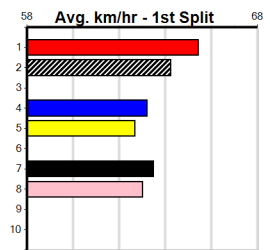

BALLARAT GREYS BINGO EVERY SUNDAY

Distance: 390m, Race Type: Tier 3 - Grade 7, Total Prizemoney: $1,530
1st: $1,000, 2nd: $320, 3rd: $160, 4th: $50

Watchdog Tips:

Bet:

Form Box	Wgt	Dist	Track	Date	Time	BON	Margin	1st/2nd (Time)	PIR	Checked	Comment	WR	Split 1	S/P	Grade

1

NOVA MIA [7]
F Bitch Mar-23 Sire: FERNANDO BALE Dam: NOVA WILLOW
Owner(s): J Galea Trainer: Robert Camilleri (Lara)
Winning Distances: < 300m (0) 300 - 399m (1) 400 - 499m (0) 500 - 599m (0) 600 - 699m (0) > 700m (0)
Winning Weights: 25.7(1)

2nd (1)	25.7	390	WBL	R1	04-Dec-24	22.95	22.03	6.00L PAW JENNEKE (22.56)	M/32	.	.	.	8.93	$2.40	M
1st (1)	25.7	300	HVL	R1	12-Dec-24	17.35	16.63	0.025 INVICTUS HARMONY (17.35)	S/7	.	.	.	4.22	$2.80	M
5th (6)	25.4	390	WBL	R9	26-Dec-24	22.77	21.98	6.50L PEGASUS BALE (22.35)	S/55	.	.	.	8.91	$17.00	7
6th (5)	25.3	300	HVL	R4	31-Jan-25	17.18	16.68	7.50L MUMS PEARL (16.68)	S/7	.	.	.	4.12	$11.10	T3-RW
2nd (1)	25.2	390	SHP	R10	06-Feb-25	22.55	22.15	0.05L SMALL MERCIES (22.55)	M/11	.	.	V10	8.51	$5.70	T3-7
3rd (8)	24.8	300	HVL	R9	21-Feb-25	17.16	16.55	1.00L MAURITIAN NITRO (17.10)	Q/2	.	.	R	3.96	$2.10	T3-7

Last 3 wins NOT included above

Bx	1st	2nd	3rd	4th	5th	6th	7th	8th
1	1	2						
2								
3								
4								
5						1		
6					1			
7								
8			1					

Prize						$2960.00	
Best						FSH	
Starts						6-1-2-1	
Trk/Dts						0-0-0-0	
APM						2080	

2

PAW HULL (NSW)[7]
RF Bitch Feb-23 Sire: CHRISTO BALE Dam: WANNA ALLEN
Owner(s): B Wheeler Trainer: Robert Camilleri (Lara)
Winning Distances: < 300m (0) 300 - 399m (1) 400 - 499m (0) 500 - 599m (0) 600 - 699m (0) > 700m (0)
Winning Weights: 28.6(1)

7th (2)	28.7	350	HVL	R1	24-Nov-24	20.45	19.03	7.50L SCOTT MICAH (19.93)	M/6	.	.	.	6.87	$6.50	M
6th (8)	29.1	300	HVL	R2	12-Dec-24	17.37	16.63	8.00L MISS CHARMED (16.81)	M/5	.	.	.	4.14	$8.20	M
1st (3)	28.6	390	WBL	R2	23-Dec-24	23.11	22.21	0.25L WINSLOW WISH (23.12)	M/44	.	.	.	9.19	$3.10	M
2nd (2)	28.2	390	WBL	R4	07-Jan-25	23.18	21.88	8.50L BIG BOSS GIBLET (22.60)	S/54	.	.	.	8.94	$5.20	X67
2nd (2)	28.0	390	WBL	R4	13-Jan-25	22.91	22.26	0.75L OH SO BREE (22.86)	M/64	.	.	.	8.89	$12.50	7
3rd (1)	28.2	390	SHP	R4	23-Jan-25	22.56	22.31	3.5L BLACK CABANG (22.32)	M/33	.	.	.	8.66	$17.20	T3-RW

Last 3 wins NOT included above

Bx	1st	2nd	3rd	4th	5th	6th	7th	8th
1			1					
2		2						
3	1							
4								
5								
6								
7								
8						1		

Prize						$1800.00	
Best						FSH	
Starts						6-1-2-1	
Trk/Dts						0-0-0-0	
APM						1240	

3

*** VACANT BOX ***
Sire: Dam:
Owner(s): Trainer:
Winning Distances: < 300m (0) 300 - 399m (0) 400 - 499m (0) 500 - 599m (0) 600 - 699m (0) > 700m (0)
Winning Weights:

Trainer:

Box History