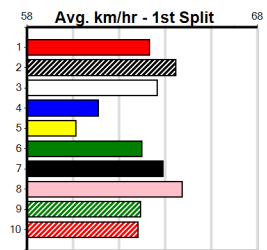

A1 SIGNAGE (1-2 WINS)

Distance: 450m, Race Type: Tier 3 - Restricted Win, Total Prizemoney: $1,530
1st: $1,000, 2nd: $320, 3rd: $160, 4th: $50

Watchdog Tips: [ ] [ ] [ ] [ ] Bet: [ ]

PAW OLSON (NSW)[7]
WRF Dog Mar-23 Sire: YOZO BALE Dam: QUINA BALE
Owner(s): B Wheeler
Trainer: Robert Camilleri (Lara)
Winning Distances: < 300m (0) 300 - 399m (1) 400 - 499m (0) 500 - 599m (0) 600 - 699m (0) > 700m (0)
Winning Weights: 32.9(1)
Box History table and Prizemoney details.

MAGIC TIGRESS [6]
BD Bitch Dec-22 Sire: KINLOCH BRAE Dam: BUFFET DESTROYER
Owner(s): T Johnson
Trainer: Greg Johnson (Point Cook)
Winning Distances: < 300m (0) 300 - 399m (2) 400 - 499m (0) 500 - 599m (0) 600 - 699m (0) > 700m (0)
Winning Weights: 26.5(1) 27.2(1)
Box History table and Prizemoney details.

ENZO ENVY [7]
BK Dog Apr-22 Sire: MY REDEEMER Dam: BELLE'S ON BOOST
Owner(s): D Smith
Trainer: Danielle Smith (Lara)
Winning Distances: < 300m (0) 300 - 399m (0) 400 - 499m (1) 500 - 599m (0) 600 - 699m (0) > 700m (0)
Winning Weights: 32.7(1)
Box History table and Prizemoney details.

PAW URSULA (NSW)[7]
BK Bitch Dec-22 Sire: BERNARDO Dam: DYNA HARPA
Owner(s): L Harris
Trainer: Luke Harris (Devon Meadows)
Winning Distances: < 300m (0) 300 - 399m (0) 400 - 499m (1) 500 - 599m (0) 600 - 699m (0) > 700m (0)
Winning Weights: 26.5(1)
Box History table and Prizemoney details.

HEY ELLA [7]
RF Bitch Mar-22 Sire: FERNANDO BALE Dam: AMELIA ELLA
Owner(s): M Alexander
Trainer: Ross Boag (Smythes Creek)
Winning Distances: < 300m (0) 300 - 399m (1) 400 - 499m (0) 500 - 599m (0) 600 - 699m (0) > 700m (0)
Winning Weights: 27.4(1)
Box History table and Prizemoney details.