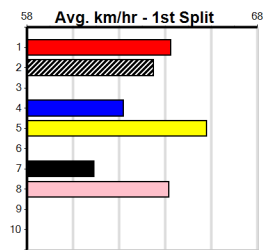

SOUTHERN SHEETMETAL

Distance: 545m, Race Type: Grade 5 T3, Total Prizemoney: $1,740
1st: $1,150, 2nd: $360, 3rd: $180, 4th: $50

Watchdog Tips:

Bet:

Table with columns: Form Box, Wgt, Dist, Track, Date, Time, BON, Margin, 1st/2nd (Time), PIR, Checked, Comment, WR, Split 1, S/P, Grade

MADDIE ODD SOCK [5]
BK Bitch Nov-20
Sire: ZAMBORA BROCKIE Dam: CELEBRITY
Trainer: Simone Fisher (Lara)
Winning Distances: < 300m (0) 300 - 399m (0) 400 - 499m (5) 500 - 599m (6) 600 - 699m (0) > 700m (0)
Winning Weights: 27.0(1) 27.1(1) 27.2(1) 27.5(1) 28.0(1) 28.2(1) 28.4(1) 28.5(1) 28.6(1) 28.7(1) 29.4(1)
Last 3 wins NOT included above

MORE VOLTAGE [5]
BK Dog Mar-22
Sire: MY REDEEMER Dam: HEADSPACE
Trainer: Ian Hopper (Werribee)
Winning Distances: < 300m (0) 300 - 399m (0) 400 - 499m (2) 500 - 599m (2) 600 - 699m (0) > 700m (0)
Winning Weights: 30.3(1) 30.9(1) 31.3(1) 31.8(1)
Last 3 wins NOT included above

*** VACANT BOX ***
Sire: Dam:
Trainer:
Winning Distances: < 300m (0) 300 - 399m (0) 400 - 499m (0) 500 - 599m (0) 600 - 699m (0) > 700m (0)
Winning Weights:

TEMPER TRAP [5]
BK Bitch Feb-22
Sire: MY REDEEMER Dam: WHATEVER I WANT
Trainer: Russell Edwards (Devon Meadow)
ENG BEN 2025-02-26
Winning Distances: < 300m (0) 300 - 399m (0) 400 - 499m (0) 500 - 599m (4) 600 - 699m (0) > 700m (0)
Winning Weights: 25.1(1) 25.4(2) 25.5(1)
Last 3 wins NOT included above

TIME TO PROPHET [5]
BK Dog Mar-22
Sire: MY REDEEMER Dam: HEADSPACE
Trainer: Julie-anne Hopper (Werribee)
Winning Distances: < 300m (0) 300 - 399m (0) 400 - 499m (6) 500 - 599m (0) 600 - 699m (0) > 700m (0)
Winning Weights: 31.0(1) 31.1(1) 31.4(1) 31.5(2) 31.6(1)
Last 3 wins NOT included above

1

2

3

4

5

Box History table for MADDIE ODD SOCK with columns: Bx, 1st, 2nd, 3rd, 4th, 5th, 6th, 7th, 8th and Prize Best Starts Trk/Dts APM

Box History table for MORE VOLTAGE with columns: Bx, 1st, 2nd, 3rd, 4th, 5th, 6th, 7th, 8th and Prize Best Starts Trk/Dts APM

Box History table for TEMPER TRAP with columns: Bx, 1st, 2nd, 3rd, 4th, 5th, 6th, 7th, 8th and Prize Best Starts Trk/Dts APM

Box History table for TIME TO PROPHET with columns: Bx, 1st, 2nd, 3rd, 4th, 5th, 6th, 7th, 8th and Prize Best Starts Trk/Dts APM