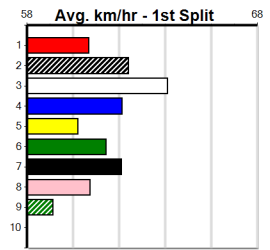

13 RACES TODAY

Distance: 450m, Race Type: Tier 3 - Maiden, Total Prizemoney: $1,530
1st: $1,000, 2nd: $320, 3rd: $160, 4th: $50

Watchdog Tips: [ ] [ ] [ ] [ ] Bet: [ ]

Race 1: SMOKEY BOURBSKI (NSW) [BEBD Dog Feb-23 Sire: FERAL FRANKY Dam: SUNSET BOURBSKI Trainer: Donna Knight (Talbot) ... Winning Distances: < 300m (0) 300 - 399m (0) 400 - 499m (0) 500 - 599m (0) 600 - 699m (0) > 700m (0) ... Box History table ... Prize Best $1455.00

Race 2: ARCHER SWEET [M] [F Dog May-22 Sire: FLYING RICCIARDO Dam: I'M POPPY Trainer: Danielle Smith (Lara) ... Winning Distances: < 300m (0) 300 - 399m (0) 400 - 499m (0) 500 - 599m (0) 600 - 699m (0) > 700m (0) ... Box History table ... Prize Best $2070.00

Race 3: DOWN TOWN MOLLY [M] [BK Bitch Jan-23 Sire: ASTON DEE BEE Dam: UPTOWN TRIXIE Trainer: Ian Hopper (Werribee) ... Winning Distances: < 300m (0) 300 - 399m (0) 400 - 499m (0) 500 - 599m (0) 600 - 699m (0) > 700m (0) ... Box History table ... Prize Best $0.00

Race 4: LOSE MY NUMBER [M] Biks [BD Dog May-22 Sire: FERAL FRANKY Dam: PRINNY ARANDT Trainer: Max Zammit (Exford) ... Winning Distances: < 300m (0) 300 - 399m (0) 400 - 499m (0) 500 - 599m (0) 600 - 699m (0) > 700m (0) ... Box History table ... Prize Best $5025.00

Race 5: BEERS AND BIKES [M] [BKW Dog Oct-22 Sire: PLAYLIST Dam: VALLEY REAPER Trainer: Louie Cardillo (Kilmany) ... Winning Distances: < 300m (0) 300 - 399m (0) 400 - 499m (0) 500 - 599m (0) 600 - 699m (0) > 700m (0) ... Box History table ... Prize Best $1242.50