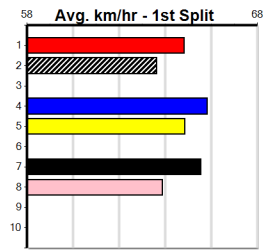

ONE MORE RACE TO GO

Distance: 390m, Race Type: Grade 5 T3, Total Prizemoney: $1,530
1st: $1,000, 2nd: $320, 3rd: $160, 4th: $50

Watchdog Tips: ☐ ☐ ☐ ☐

Bet:

Form Box	Wgt	Dist	Track	Date	Time	BON	Margin	1st/2nd (Time)	PIR	Checked	Comment	WR	Split 1	S/P	Grade

BARRY BALE (NSW)[5]
RF Dog Dec-21 Sire: FERAL FRANKY Dam: ZELZER ALLEN
Owner(s): B Wheeler Trainer: Robert Camilleri (Lara)
Winning Distances: < 300m (0) 300 - 399m (0) 400 - 499m (4) 500 - 599m (3) 600 - 699m (0) > 700m (0)
Winning Weights: 33.0(1) 33.3(1) 33.5(1) 33.8(1) 33.9(1) 34.0(1) 34.9(1)

Bx	1st	2nd	3rd	4th	5th	6th	7th	8th
1								
2	3							
3	1	1						
4	1		3	2				1
5		1			1			
6		1	1			2		1
7							1	
8	2	1	1	1	1			

Prize Best Starts Trk/Dts APM: $25760.00 FSTD 36-7-4-8 0-0-0-0 4612

Last 3 wins NOT included above

1st (2) 33.9 450 BAL R6 19-Jun-24 25.48 25.12 1.00L ELSA JAY (25.55) M/522 . . . 6.73 $4.70 5
1st (3) 33.8 515 SAP R10 01-Jul-24 29.79 29.44 4.00L SAM'S MULLET (30.07) M/3111 . SW . 5.15 $5.20 5
1st (8) 34.0 525 MEA R5 06-Jul-24 30.31 30.06 1.5L BRONELLY STRIKER (30.41) M/2111 . . . 5.14 $7.70 5

DEMONIC SPIRIT [5]
BK Dog Jun-22 Sire: FERAL FRANKY Dam: DREAMING
Owner(s): J Holt Trainer: Katrina Evans (Kyneton)
Winning Distances: < 300m (0) 300 - 399m (2) 400 - 499m (1) 500 - 599m (0) 600 - 699m (0) > 700m (0)
Winning Weights: 32.6(1) 32.8(1) 33.2(1)

Bx	1st	2nd	3rd	4th	5th	6th	7th	8th
1								
2								
3	1		1					
4	1							
5							2	1
6		1						1
7	1	1	1					
8		1						

Prize Best Starts Trk/Dts APM: $4080.00 22.81(6)-30/9/24 16-3-2-3 2-0-1-1 1512

Last 3 wins NOT included above

1st (3) 33.2 300 HVL R1 16-Aug-24 17.24 16.77 0.75L FULL OF FUN (17.29) M/1 . . . 3.95 $6.30 T3-M

*** VACANT BOX ***
Sire: Dam:
Owner(s): Trainer:
Winning Distances: < 300m (0) 300 - 399m (0) 400 - 499m (0) 500 - 599m (0) 600 - 699m (0) > 700m (0)
Winning Weights:

COLLINDA PEARL [5]
BK Bitch Dec-21 Sire: AUSSIE INFRARED Dam: SHE'S A COLLINDA
Owner(s): S Tyler Trainer: Jordan Mcquillen (Lara)
Winning Distances: < 300m (0) 300 - 399m (6) 400 - 499m (1) 500 - 599m (0) 600 - 699m (0) > 700m (0)
Winning Weights: 26.6(1) 26.8(1) 27.0(1) 27.1(1) 27.5(1) 27.8(1) 28.2(1)

Bx	1st	2nd	3rd	4th	5th	6th	7th	8th
1	1	1	1					2
2	1	1						1
3	1	1	1				1	
4	1	3	1	1	3	1	1	1
5	1					2		1
6					1	1		1
7	1	1						1
8	1	1	1	1	2	1		

Prize Best Starts Trk/Dts APM: $11445.00 22.43(1)-6/9/24 42-7-8-3 1-1-0-0 5221

Last 3 wins NOT included above

1st (4) 27.5 390 WBL R11 07-Oct-24 22.37 22.32 3.5L IN THEIR HONOUR (22.61) Q/11 . . . 8.61 $2.10 5
1st (3) 28.2 390 WBL R13 14-Nov-24 22.38 22.00 5.50L SAINT MICK (22.74) Q/11 . . . 8.62 $9.30 5
1st (2) 27.8 390 SHP R3 28-Nov-24 22.43 22.30 4.25L TASMAN HOPE (22.72) Q/11 . . . 8.47 $2.40 5