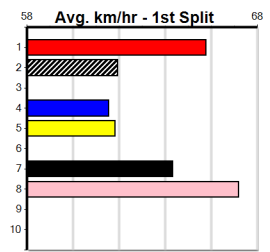

TUDOR ELECTRICAL

Distance: 390m, Race Type: Grade 5 T3, Total Prizemoney: $1,530
1st: $1,000, 2nd: $320, 3rd: $160, 4th: $50

Watchdog Tips:

Bet:

Table with columns: Form Box, Wgt, Dist, Track, Date, Time, BON, Margin, 1st/2nd (Time), PIR, Checked, Comment, WR, Split 1, S/P, Grade

NO MORE ISSUES [5]
F Bitch Sep-20 Sire: HOSTILE Dam: QUICK SUCCESSION
Owner(s): M Meyer Trainer: Justin Perkins (Romsey)
Winning Distances: < 300m (0) 300 - 399m (6) 400 - 499m (7) 500 - 599m (0) 600 - 699m (0) > 700m (0)
Winning Weights: 27.8(1) 27.9(1) 28.0(1) 28.2(1) 28.3(1) 28.4(1) 28.5(1) 28.7(2) 28.8(2) 29.0(1) 29.3(1)
Box History table with columns: Bx, 1st, 2nd, 3rd, 4th, 5th, 6th, 7th, 8th

WILD REPUTATION (NSW)[5]
FBD Dog Nov-20 Sire: ORSON ALLEN Dam: BROKEN TALENT
Owner(s): G Zraybi Trainer: Donna Knight (Talbot)
Winning Distances: < 300m (0) 300 - 399m (10) 400 - 499m (3) 500 - 599m (0) 600 - 699m (0) > 700m (0)
Winning Weights: 30.3(1) 30.4(1) 30.6(1) 30.7(1) 30.8(2) 31.0(1) 31.1(2) 31.2(2) 31.4(1) 31.8(1)
Box History table with columns: Bx, 1st, 2nd, 3rd, 4th, 5th, 6th, 7th, 8th

*** VACANT BOX ***
Sire: Dam:
Owner(s): Trainer:
Winning Distances: < 300m (0) 300 - 399m (0) 400 - 499m (0) 500 - 599m (0) 600 - 699m (0) > 700m (0)
Winning Weights:
Box History table with columns: Bx, 1st, 2nd, 3rd, 4th, 5th, 6th, 7th, 8th

GOGO SKYE [5]
BKW Dog Nov-21 Sire: SHIMA SHINE Dam: CIMARRON STRIP
Owner(s): S Bunchusri Trainer: Donna Knight (Talbot)
Winning Distances: < 300m (0) 300 - 399m (1) 400 - 499m (3) 500 - 599m (0) 600 - 699m (0) > 700m (0)
Winning Weights: 30.4(1) 31.0(1) 31.3(2)
Box History table with columns: Bx, 1st, 2nd, 3rd, 4th, 5th, 6th, 7th, 8th

ZIPPING SWAZI (NSW)[5]
BK Bitch Jun-21 Sire: ZIPPING GARTH Dam: ZIPPING DIVA
Owner(s): J Tolson Trainer: Jason Tolson (Adelaide Lead)
Winning Distances: < 300m (0) 300 - 399m (2) 400 - 499m (4) 500 - 599m (4) 600 - 699m (0) > 700m (0)
Winning Weights: 26.4(1) 26.5(1) 26.7(1) 26.8(1) 27.0(2) 27.2(1) 27.3(1) 27.6(1) 27.7(1)
Box History table with columns: Bx, 1st, 2nd, 3rd, 4th, 5th, 6th, 7th, 8th

1

2

3

4

5