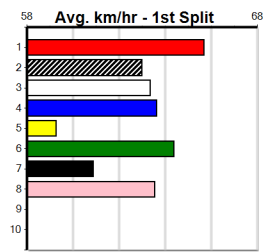

EUREKA CONCRETE

Distance: 390m, Race Type: Tier 3 - Grade 6, Total Prizemoney: $1,530
1st: $1,000, 2nd: $320, 3rd: $160, 4th: $50

Watchdog Tips:

Bet:

Table with columns: Form Box, Wgt, Dist, Track, Date, Time, BON, Margin, 1st/2nd (Time), PIR, Checked, Comment, W/R, Split 1, S/P, Grade

HALF MAC [6]

BE Dog Mar-22 Sire: SHIMA SHINE Dam: SUGAR SPICE
Owner(s): GLENORE (SYN), G Fullerton, N Fullerton, K Fullerton, D Fullerton, J Somerville
Trainer: Darryll Fullerton (Long Gully)

Winning Distances: < 300m (0) 300 - 399m (2) 400 - 499m (1) 500 - 599m (0) 600 - 699m (0) > 700m (0)

Winning Weights: 30.0(1) 30.4(1)

Table of race results for HALF MAC [6], including runner numbers, weights, distances, and times.

Last 3 wins NOT included above

Table of additional race results for HALF MAC [6].

Box History

Box History table for HALF MAC [6], showing performance across different splits.

1

RUSTY WHEELS (NSW)[6]

BK Dog Sep-22 Sire: SHIMA SHINE Dam: SALSA MONELLI
Owner(s): A Baker
Trainer: Michael Niele (Berringa)

Winning Distances: < 300m (0) 300 - 399m (1) 400 - 499m (1) 500 - 599m (0) 600 - 699m (0) > 700m (0)

Winning Weights: 37.1(1) 37.6(1)

Table of race results for RUSTY WHEELS (NSW)[6].

Last 3 wins NOT included above

Table of additional race results for RUSTY WHEELS (NSW)[6].

Box History

Box History table for RUSTY WHEELS (NSW)[6].

2

REDEEMER BELLE [6]

BK Bitch Apr-22 Sire: MY REDEEMER Dam: BELLE'S ON BOOST
Owner(s): D Smith
Trainer: Danielle Smith (Lara)

Winning Distances: < 300m (0) 300 - 399m (2) 400 - 499m (0) 500 - 599m (0) 600 - 699m (0) > 700m (0)

Winning Weights: 27.7(1) 28.3(1)

Table of race results for REDEEMER BELLE [6].

Last 3 wins NOT included above

Table of additional race results for REDEEMER BELLE [6].

Box History

Box History table for REDEEMER BELLE [6].

3

POPPY RICK [6]

BK Dog Aug-22 Sire: FERAL FRANKY Dam: STEPPING
Owner(s): R Boehm
Trainer: Richard Boehm (Dunolly)

Winning Distances: < 300m (0) 300 - 399m (1) 400 - 499m (1) 500 - 599m (0) 600 - 699m (0) > 700m (0)

Winning Weights: 32.2(1) 32.3(1)

Table of race results for POPPY RICK [6].

Last 3 wins NOT included above

Table of additional race results for POPPY RICK [6].

Box History

Box History table for POPPY RICK [6].

4

TONKA BALE (NSW)[6]

BK Dog Jul-22 Sire: ALLEN DEED Dam: QUIP ALLEN
Owner(s): D Pace
Trainer: Donna Pace (Scarsdale)

Winning Distances: < 300m (0) 300 - 399m (2) 400 - 499m (0) 500 - 599m (0) 600 - 699m (0) > 700m (0)

Winning Weights: 31.8(2)

Table of race results for TONKA BALE (NSW)[6].

Last 3 wins NOT included above

Table of additional race results for TONKA BALE (NSW)[6].

Box History

Box History table for TONKA BALE (NSW)[6].

5