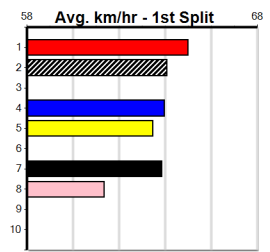

Ballarat
10
5:11PM
(VIC time)

RSN GREY AREAS - WEDNESDAY & FRIDAY

Distance: 390m, Race Type: Tier 3 - Grade 7, Total Prizemoney: $1,530
1st: $1,000, 2nd: $320, 3rd: $160, 4th: $50

Watchdog Tips:

Bet:

Form Box	Wgt	Dist	Track	Date	Time	BON	Margin	1st/2nd (Time)	PIR	Checked	Comment	WR	Split 1	S/P	Grade

1 ASTON NAXXAR [7]

BEBD Dog Mar-22 Sire: FERNANDO BALE Dam: ASTON PERIGNON Trainer: Glenn Campbell (Anakie)
Owner(s): R Borda
Winning Distances: < 300m (0) 300 - 399m (1) 400 - 499m (0) 500 - 599m (0) 600 - 699m (0) > 700m (0)
Winning Weights: 30.0(1)

Rank	Box	Wgt	Dist	Track	Date	Time	BON	Margin	1st/2nd (Time)	PIR	Checked	Comment	WR	Split 1	S/P	Grade
8th	(8)	29.6	425	BEN	R2	26-Oct-24	24.89	24.08	9.50L TAKE NOTICE (24.23)	M/326	.	SW	.	6.70	$18.00	M
5th	(5)	30.9	400	GEL	R2	31-Dec-24	23.92	22.76	17.00 SPECIAL PLAYERS (22.76)	M/55	.	.	.	8.88	$10.40	M
4th	(8)	30.5	390	WBL	R3	13-Jan-25	22.84	22.26	8.00L PAW ELECTRA (22.30)	M/34	.	.	.	8.74	$9.20	M
3rd	(8)	30.1	390	WBL	R3	20-Jan-25	23.15	22.29	10.00 PAW MUNICH (22.48)	M/43	.	.	.	8.92	$10.10	M
1st	(3)	30.0	390	WBL	R2	27-Jan-25	22.53	22.29	4.50L GRAND LULU (22.83)	M/11	.	.	.	8.78	$5.40	M
2nd	(3)	30.7	400	GEL	R4	04-Feb-25	23.75	22.71	4.00L SILENT WHISPER (23.48)	M/44	.	.	.	8.71	$5.10	X67
3rd	(7)	30.2	400	GEL	R2	11-Feb-25	23.14	22.51	7.50L ASTON CAPER (22.64)	M/22	.	.	.	8.52	$13.60	7
5th	(6)	30.3	390	WBL	R5	24-Feb-25	23.03	22.18	7.00L ASTON KATY (22.55)	S/35	.	.	.	8.79	$9.00	X67

Last 3 wins NOT included above

Prize Best	Starts	Trk/Dts	APM
	22.45(2)-4/5/24	24-1-6-4	3-0-1-0
			2132

2 SUGAR ROO [7]

BK Bitch Mar-22 Sire: SHIMA SHINE Dam: SUGAR SPICE Trainer: Natasha Fullerton (Long Gully)
Owner(s): S Flower
Winning Distances: < 300m (0) 300 - 399m (1) 400 - 499m (0) 500 - 599m (0) 600 - 699m (0) > 700m (0)
Winning Weights: 25.3(1)

Rank	Box	Wgt	Dist	Track	Date	Time	BON	Margin	1st/2nd (Time)	PIR	Checked	Comment	WR	Split 1	S/P	Grade
1st	(7)	25.3	300	HVL	R1	18-Jul-24	17.31	16.95	1.00L OBVIOUS (17.36)	M/3	.	.	.	4.06	$5.90	T3-M
3rd	(8)	25.3	350	HVL	R2	31-Jul-24	20.04	19.20	1.00L RIPPED MIKADO (19.98)	Q/3	.	.	.	6.73	$35.80	X67
5th	(4)	25.3	390	BAL	R3	25-Aug-24	23.02	22.06	6.00L ELPHICK BALE (22.62)	Q/12	.	SW W	.	8.60	$7.60	T3-7
5th	(4)	25.8	390	SHP	R9	05-Sep-24	22.77	22.17	6.50L HAMMER (22.32)	M/34	.	.	.	8.65	$30.60	T3-7
3rd	(2)	24.8	300	HVL	R3	22-Jan-25	17.52	16.88	2.25L MIDNIGHT SHIMMER (17.36)	M/5	.	.	.	4.26	$3.00	7
5th	(8)	24.9	390	SHP	R10	06-Feb-25	22.88	22.15	4.75L SMALL MERCIES (22.55)	S/56	.	.	.	8.69	$15.40	T3-7
4th	(6)	25.0	300	HVL	R3	16-Feb-25	17.17	16.48	3.25L SILVERTREE BEN (16.94)	Q/14	.	.	.	3.99	$66.60	X67
7th	(1)	25.0	350	HVL	R7	21-Feb-25	20.00	19.18	9.00L BARKLY STREET (19.38)	S/7	.	.	.	6.82	$16.00	T3-RW

Last 3 wins NOT included above

Prize Best	Starts	Trk/Dts	APM
	23.02(4)-25/8/24	14-1-0-4	2-0-0-0
			547

3 *** VACANT BOX ***

Sire: Dam: Trainer:
Owner(s):
Winning Distances: < 300m (0) 300 - 399m (0) 400 - 499m (0) 500 - 599m (0) 600 - 699m (0) > 700m (0)
Winning Weights:

Prize Best	Starts	Trk/Dts	APM