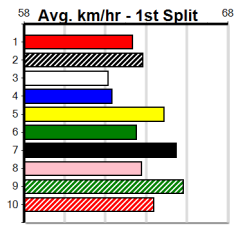

Bendigo

11

10:26PM

(VIC time)

RSN GREY AREAS - WEDNESDAY & FRID

Distance: 425m, Race Type: Grade 5, Total Prizemoney: \$2,925
1st: \$1,950, 2nd: \$600, 3rd: \$300, 4th: \$75

WILLOW SKYE (5) has been dominant in her past two and she will prove hard to reel in again.
SPICY ASSASSIN (8) will get plenty of room early on and he can work into the mix in the middle stages.
WALTER WALRUS (1) is racing with confidence

Watchdog Tips:

5

8

1

2

Bet:

Win 5

Table containing 10 race entries (1-10) with details on horses, trainers, odds, and winning boxes. Each entry includes horse name, race details, performance data, and a 'Winning Boxes' summary table.