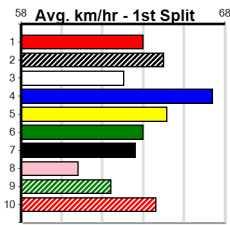

Bendigo

12 10:47PM (VIC time)

SPORTSBET GO THE BLUE DOG

Distance: 425m, Race Type: Grade 5, Total Prizemoney: $2,925 1st: $1,950, 2nd: $600, 3rd: $300, 4th: $75

Watchdog Tips:

1

2

6

8

Bet:

Win 1

Table containing race details for horses 1 through 10. Each entry includes horse name, trainer, jockey, odds, and performance statistics. Includes sub-sections for 'Winning Boxes' with prize breakdowns.