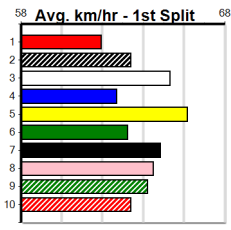

Bendigo

HIP POCKET BENDIGO

Distance: 425m, Race Type: Mixed 6/7, Total Prizemoney: \$2,925
1st: \$1,950, 2nd: \$600, 3rd: \$300, 4th: \$75

3

7:39PM

(VIC time)

CANYA ONSLAUGHT (2) showed a nice turn of foot when placed at Ballarat and he will find this a lot easier. SPEEDY KHE SANH (4) should pounce on the arm and she will continue to get stronger. MATCHBOX HONEY (5) is showing some promise

Watchdog Tips:

2 4 5 7

Bet:

Win 2

Table with 9 rows of race entries. Each row includes horse number, name, trainer, race details (date, track, time, BOB, Margin, 1st/2nd time, PIR, Checked, Comment, W/R, Split 1, S/P, Grade), and a 'Winnings Boxes' table. Race 1: EDINBURGH BALE (NSW) [7], \$14.00. Race 2: CANYA ONSLAUGHT (NSW) [6], \$2.60. Race 3: PAW UCARTY (NSW) [6], \$8.00. Race 4: SPEEDY KHE SANH [7], \$7.50. Race 5: MATCHBOX HONEY [7], \$6.00. Race 6: CANYA KELSEY [6], \$6.00. Race 7: DEMOLISH [6], \$8.00. Race 8: HARD COMPASS [6], \$12.00. Race 9: HIGH COTTON [7] Res., \$18.00. Race 10: COPPERHEAD DASH [7] Res., \$12.00.