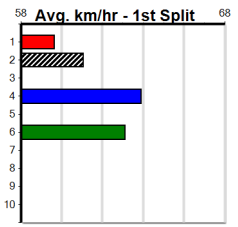

Bendigo

FREE KELLY SPORTS ON TRACK TONIGH

Distance: 500m, Race Type: Maiden, Total Prizemoney: $2,860
1st: $1,900, 2nd: $590, 3rd: $295, 4th: $75

1

6:58PM
(VIC time)

GINNY'S RUN (1) was firm enough in the betting on debut and she will be much better for the run. AEROPLANE RUBY (4) was far from disgraced when placed in the same race and she should be in the mix again. ASTON GOLEA (2) has claims

Watchdog Tips: **1** **4** **2** **6** **Bet:** **Win 1**

Winning Boxes

Form	Box	Weight	Dist	Track	Date	Time	BON	Margin	1st/2nd (Time)	PIR	Checked	Comment	W/R	Split 1	S/P	Grade
1					GINNY'S RUN (NSW)[M]							<i>Well drawn, better for the run on debut, yes</i>				
BK	B				Jun-23		FERNANDO BALE					BARCIA QUALITY				$3.60
Trainer: Ian Garland (Longlea)																
7th (4) 23.8 515 SAP R1 24-Feb-25 30.54 29.31 16.00LUNIVERSITY (29.48) M/8887 SW 5.48 $7.90 M																
Owner(s): R Fogarty																
<table border="1"> <caption>Winning Boxes</caption> <thead> <tr><th>1</th><th>2</th><th>3</th><th>4</th><th>5</th><th>6</th><th>7</th><th>8</th></tr> </thead> <tbody> <tr><td>Prize</td><td></td><td></td><td></td><td></td><td></td><td></td><td></td></tr> <tr><td>Best</td><td></td><td></td><td></td><td></td><td></td><td></td><td></td></tr> <tr><td>Starts</td><td></td><td></td><td></td><td></td><td></td><td></td><td></td></tr> <tr><td>Trk/Dst</td><td></td><td></td><td></td><td></td><td></td><td></td><td></td></tr> <tr><td>APM</td><td></td><td></td><td></td><td></td><td></td><td></td><td></td></tr> </tbody> </table>																
2					ASTON GOLEA [M]							<i>Solid debut effort, in good hands, threat</i>				
BK	D				Feb-23		ASTON FASTNET					ASTON CORINNA				$3.50
Trainer: Paul Abela (Parwan)																
4th (7) 32.2 450 BAL R2 22-Jan-25 25.74 25.06 8.50LASTON GUITAR (25.17) M/334 W 6.86 $24.30 M																
Owner(s): R Borda																
<table border="1"> <caption>Winning Boxes</caption> <thead> <tr><th>1</th><th>2</th><th>3</th><th>4</th><th>5</th><th>6</th><th>7</th><th>8</th></tr> </thead> <tbody> <tr><td>Prize</td><td></td><td></td><td></td><td></td><td></td><td></td><td></td></tr> <tr><td>Best</td><td></td><td></td><td></td><td></td><td></td><td></td><td></td></tr> <tr><td>Starts</td><td></td><td></td><td></td><td></td><td></td><td></td><td></td></tr> <tr><td>Trk/Dst</td><td></td><td></td><td></td><td></td><td></td><td></td><td></td></tr> <tr><td>APM</td><td></td><td></td><td></td><td></td><td></td><td></td><td></td></tr> </tbody> </table>																
3					ZIPPING DARGAN (NSW)[M]							<i>Failed to fire on debut, may need more time</i>				
BK	D				Jun-23		ZACK MONELLI					ZIPPING MIRANDA				$14.00
Trainer: Dallan Klemke (Lara)																
7th (8) 31.0 450 BAL R2 19-Feb-25 26.28 25.28 9.50LSMOOTH BLAST (25.63) S/877 7.10 $10.90 M																
Owner(s): Hallinan Hallinan (SYN), M Hallinan, F Hallinan																
<table border="1"> <caption>Winning Boxes</caption> <thead> <tr><th>1</th><th>2</th><th>3</th><th>4</th><th>5</th><th>6</th><th>7</th><th>8</th></tr> </thead> <tbody> <tr><td>Prize</td><td></td><td></td><td></td><td></td><td></td><td></td><td></td></tr> <tr><td>Best</td><td></td><td></td><td></td><td></td><td></td><td></td><td></td></tr> <tr><td>Starts</td><td></td><td></td><td></td><td></td><td></td><td></td><td></td></tr> <tr><td>Trk/Dst</td><td></td><td></td><td></td><td></td><td></td><td></td><td></td></tr> <tr><td>APM</td><td></td><td></td><td></td><td></td><td></td><td></td><td></td></tr> </tbody> </table>																
4					AEROPLANE RUBY [M]							<i>Far from disgraced on debut, main danger</i>				
BD	B				May-23		KINLOCH BRAE					OFTEN IMITATED				$3.60
Trainer: Ian Garland (Longlea)																
3rd (8) 26.3 515 SAP R1 24-Feb-25 29.95 29.31 7.00LUNIVERSITY (29.48) S/3333 5.27 $20.40 M																
Owner(s): B Finn																
<table border="1"> <caption>Winning Boxes</caption> <thead> <tr><th>1</th><th>2</th><th>3</th><th>4</th><th>5</th><th>6</th><th>7</th><th>8</th></tr> </thead> <tbody> <tr><td>Prize</td><td></td><td></td><td></td><td></td><td></td><td></td><td></td></tr> <tr><td>Best</td><td></td><td></td><td></td><td></td><td></td><td></td><td></td></tr> <tr><td>Starts</td><td></td><td></td><td></td><td></td><td></td><td></td><td></td></tr> <tr><td>Trk/Dst</td><td></td><td></td><td></td><td></td><td></td><td></td><td></td></tr> <tr><td>APM</td><td></td><td></td><td></td><td></td><td></td><td></td><td></td></tr> </tbody> </table>																
5	*** VACANT BOX ***															
Trainer:																
Owner(s):																
6					POCKET RIOT [M]							<i>Hit the line solidly on debut, must keep safe</i>				
BK	B				Sep-22		ALLEN DEED					BLUE SKY RIOT				$8.00
Trainer: Colin Bermingham (Mount Mercer)																
4th (1) 23.6 525 MEP R2 27-Nov-24 30.71 30.02 7.50LFAGES (30.19) S/5555 5.30 $6.50 M																
Owner(s): S Camden-bermingham