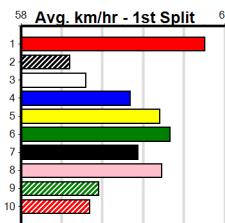

SPORTSBET FINAL

Distance: 425m, Race Type: Maiden Final, Total Prizemoney: \$2,925
1st: \$1,950, 2nd: \$600, 3rd: \$300, 4th: \$75

2

7:16PM

(VIC time)

WALK WITH PRIDE (1) carved out a sizzling 23.94 when scoring here on debut and she should be scoring again. SPICY LA VIDA (6) has turned in some nice performances to date and she can settle on the speed. STRUCK THE LOT (8) must be respected