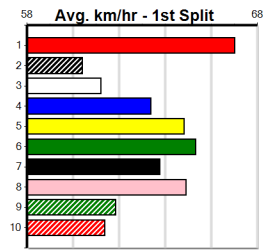

SPORTSBET FINAL

Distance: 425m, Race Type: Maiden Final, Total Prizemoney: $2,925
1st: $1,950, 2nd: $600, 3rd: $300, 4th: $75

WALK WITH PRIDE (1) carved out a sizzling 23.94 when scoring here on debut and she should be scoring again. SPICY LA VIDA (6) has turned in some nice performances to date and she can settle on the speed. STRUCK THE LOT (8) must be respected

Watchdog Tips: 1 6 8 7 Bet: Trifecta 1/6,8/6,7,8 ($10 - 250%)

WALK WITH PRIDE [7] Brilliant on debut, drawn to lead, hard to reel in $1.50
Owner(s): SPARKLE AND FADE (SYN), J Paraskevas, A Paraskevas
Trainer: Taylor Thornton (Pearcedale)
Box History table and statistics.

JULEA RUSLIE [M] Still learning, gets back early on, next time $21.00
Owner(s): J Allen
Trainer: Russell Edwards (Devon Meadow)
Box History table and statistics.

ANGELANI [M] Had plenty of chances, rises in class, tough ask $26.00
Owner(s): M Kusznr
Trainer: Michael Kusznr (Taylors Lakes)
Box History table and statistics.

MISS MAISIE [M] Solidly placed in all three runs, place claims $12.00
Owner(s): M Phyland
Trainer: Peter Dunlevey (Tragowel)
Box History table and statistics.

ALLIE [M] *** SCRATCHED *** $26.00
Owner(s): Z Gao
Trainer: Susan Richards (Devon Meadows)
Box History table and statistics.