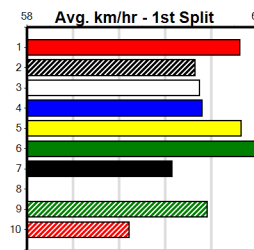

HANRAHAN PLUMBING

Distance: 425m, Race Type: Mixed 4/5, Total Prizemoney: $3,360
1st: $2,250, 2nd: $690, 3rd: $345, 4th: $75

JETSREAM ICON (5) has turned in some big performances of late and he is expected to fire after a freshen up. DAD'S LAST RUN (6) was far from disgraced here last time and she can follow the five across. FLUENT ACTION (8) has strong Rockhampton form

Watchdog Tips: 5 6 8 2 Bet: Win 5

IRISH NIKKI [5] Solid effort when resuming, must for exotics $7.50
Owner(s): O'Neill Racing (SYN), T O'Neill, T O'Neill, M O'Neill
Trainer: Tom O'Neill (Pearcedale)

CHESTER KEEPING (NSW)[5] Career best form, early speed, must respect $9.00
Owner(s): Costerfield (SYN), L Dyer, S Freemantle, G Newson
Trainer: Nathan Mckay (Toolleen)

NO WORDS [4] Every chance last time, may need it easier $51.00
Owner(s): D Thompson-white
Trainer: Michael Chilcott (Heathcote)

CRUSH YOUR RUSH (NSW)[4] Capable but runs into a couple of good ones $12.00
Owner(s): M Crowe
Trainer: Gavin Gledhill (Coomboona)

JETSTREAM ICON [5] Airborne at present, explodes mid race, yes $2.80
Owner(s): M Sullivan
Trainer: Marien Sullivan (Shepparton East)

1

2

3

4

5