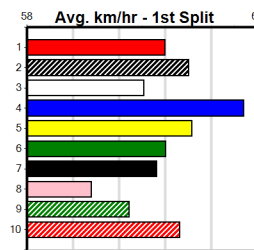

SPORTSBET GO THE BLUE DOG

Distance: 425m, Race Type: Grade 5, Total Prizemoney: $2,925
1st: $1,950, 2nd: $600, 3rd: $300, 4th: $75

ATLAS ALIEN (1) was a sizzling 23.76 winner here recently and he appears to have a fair bit on his rivals. NICKLEBY ACTION (2) goes well here and he should be able to follow the red through early on. LENAGHAN (6) must be respected

Watchdog Tips:	1	2	6	8	Bet:	Win 1

Form Box	Wgt	Dist	Track	Date	Time	BON	Margin	1st/2nd (Time)	PIR	Checked	Comment	WR	Split 1	S/P	Grade
1															
ATLAS ALIEN [5]															
Sizzling 23.76 winner here, same draw, yes															
BD Dog Dec-22 Sire: FERAL FRANKY Dam: SEVILLA															
Owner(s): B Mcnamara Trainer: Barry Mcnamara (Junortoun)															
Winning Distances: < 300m (0) 300 - 399m (0) 400 - 499m (3) 500 - 599m (0) 600 - 699m (0) > 700m (0)															
Winning Weights: 33.9(1) 34.1(1) 34.6(1)															
5th (7) 35.1 425 BEN R9 22-Nov-24 24.72 23.58 6.00L ARI GOLD (24.32) M/336 . . . . . 6.73 $6.70 RW															
5th (8) 34.6 450 SHP R4 02-Dec-24 25.70 25.03 9.50L REVITALISE (25.05) M/455 . . . . . 6.74 $5.50 X67H															
3rd (3) 34.5 450 SHP R5 09-Dec-24 25.33 25.03 3.5L TALK IS CHEAP (25.09) M/333 . . . . . 6.58 $16.10 X67F															
2nd (1) 34.0 425 BEN R9 20-Dec-24 23.96 23.75 3.00L RUSSIAN RACCOON (23.75) M/544 . . . . . 6.62 $5.30 6G															
4th (2) 34.0 450 SHP R6 30-Dec-24 25.63 25.00 5.50L REPRESENT (25.27) M/644 . . . . . 6.87 $11.20 RWH															
1st (1) 34.1 425 BEN R3 03-Jan-25 23.76 23.56 5.50L SPIRITED OLIVER (24.14) M/211 . . . . . 6.61 $2.40 X67															
5th (5) 34.1 425 BEN R5 24-Jan-25 24.20 23.70 7.00L VILMA BALE (23.74) M/755 . . . . . 6.69 $23.90 5H															
3rd (3) 34.5 450 SHP R8 22-Feb-25 25.73 25.49 2.75L APPLICANT (25.55) M/532 . . . . . 6.87 $1.60 5															
Last 3 wins NOT included above															
1st (3) 33.9 425 BEN R1 27-Sep-24 24.03 23.60 3.75L JAICOS (24.28) M/111 . . . . . SW . . . . . 6.69 $5.20 M															
1st (8) 34.6 450 SHP R3 16-Nov-24 25.38 25.20 4.00L ASTON PAYCHECK (25.64) S/221 . . . . . 6.82 $3.70 7															
Box History															
Bx 1st 2nd 3rd 4th 5th 6th 7th 8th															
1 1 1 1 1 1 1 1															
2 1 1 1 1 1 1 1															
3 1 1 1 1 1 1 1															
4 1 1 1 1 1 1 1															
5 1 1 1 1 1 1 1															
6 1 1 1 1 1 1 1															
7 1 1 1 1 1 1 1															
8 1 1 1 1 1 1 1															
Prize Best $6070.00															
Starts 23.76(1)-3/1/25															
Trk/Dts 13-3-1-3															
APM 8-2-1-1 3723