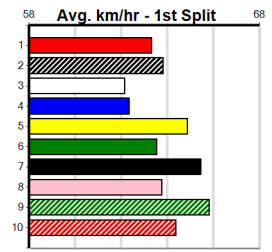

RSN GREY AREAS - WEDNESDAY & FRIDAY

Distance: 425m, Race Type: Grade 5, Total Prizemoney: $2,925
1st: $1,950, 2nd: $600, 3rd: $300, 4th: $75

WILLOW SKYE (5) has been dominant in her past two and she will prove hard to reel in again.
SPICY ASSASSIN (8) will get plenty of room early on and he can work into the mix in the middle stages.
WALTER WALRUS (1) is racing with confidence

Watchdog Tips: 5 8 1 2 **Bet:** Win 5

Form Box Wgt Dist Track Date Time BON Margin 1st/2nd (Time) PIR Checked Comment W/R Split 1 S/P Grade

1 **WALTER WALRUS [5]** **Consistent type, settles on the speed, threat** **$4.60**

F Dog Feb-22 Sire: ASTON DEE BEE Dam: MAJA MAHI MAHI Trainer: Nathan Mckay (Toolleen)

Owner(s): N Mckay

Winning Distances: < 300m (0) 300 - 399m (5) 400 - 499m (2) 500 - 599m (0) 600 - 699m (0) > 700m (0)

Winning Weights: 34.1(1) 34.3(2) 34.6(1) 34.7(2) 36.3(1)

Box	1st	2nd	3rd	4th	5th	6th	7th	8th
1								
2	1	1	1		1			
3			1	1		1		
4	3		3	1	1	1		
5				1			2	
6			1				2	
7	1	1	1	3				
8	2	1	1				1	

Prize Best Starts Trk/Dts APM: $16064.20, 24.49(4)-7/2/25, 37-7-5-8, 1-1-0-0, 4478

2 **QUEEN SHAKA [5]** **Steady record here but has the talent, keep safe** **$9.00**

BD Bitch Jul-22 Sire: FERAL FRANKY Dam: GAZER BALE Trainer: Michael Bewley (Pentland Hills) ENG WBL 2025-02-27

Owner(s): M Bewley

Winning Distances: < 300m (0) 300 - 399m (5) 400 - 499m (1) 500 - 599m (0) 600 - 699m (0) > 700m (0)

Winning Weights: 29.4(1) 29.5(1) 30.5(1) 30.6(2) 31.0(1)

Box	1st	2nd	3rd	4th	5th	6th	7th	8th
1	1							
2	2		1	1				1 1
3	1							
4					1	1	1	
5	2		1					
6					2			
7								1
8		1						1

Prize Best Starts Trk/Dts APM: $8225.00, 24.70(6)-5/7/24, 19-6-1-2, 3-0-0-0, 4525

3 **HE'S GOT SWAG [5]** **Can unwind a strong finish, put in exotics** **$8.00**

BK Dog Nov-20 Sire: FERNANDO BALE Dam: DREAMY EYES Trainer: Ronald Kenworthy (Spring Gully)

Owner(s): R Kenworthy

Winning Distances: < 300m (0) 300 - 399m (3) 400 - 499m (5) 500 - 599m (1) 600 - 699m (0) > 700m (0)

Winning Weights: 29.2(1) 29.5(1) 29.7(1) 30.0(1) 30.1(1) 30.3(2) 30.4(1) 30.5(1)

Box	1st	2nd	3rd	4th	5th	6th	7th	8th
1	2	4	3	2	1	1	1	
2	3	4	1	2	2	1		
3	2	2	3	1	2	1		
4	1	2	2	1	2	1		
5	2	2	3	1	2	1		
6	1	4	2	1	3			
7	1		2	1		3		
8		4	2	5	2		1	2

Prize Best Starts Trk/Dts APM: $37290.00, 24.04(6)-3/1/25, 93-9-19-16, 16-2-2-4, 7284

4 **MIST FRED [5]** **Relies on luck, can charge to the line, place** **$8.00**

BK Dog Jan-21 Sire: DROOPY'S BUICK Dam: SHIMA MIST Trainer: Darren Burkett (Girgarre)

Owner(s): D Burkett

Winning Distances: < 300m (0) 300 - 399m (3) 400 - 499m (5) 500 - 599m (0) 600 - 699m (0) > 700m (0)

Winning Weights: 33.9(1) 34.4(1) 34.5(1) 34.7(1) 35.2(1) 35.5(1) 35.8(1) 36.2(1)

Box	1st	2nd	3rd	4th	5th	6th	7th	8th
1		1	1	2	1	1	1	
2		1	1	2	1	1		
3	1			2	1	1		2
4	2	2	1	1	4		1	
5		1	1				2	1
6	2	1	2	1	3	1	1	
7	1	1	1	3	2	2		1
8	2	3	1			1		

Prize Best Starts Trk/Dts APM: $19575.00, 24.35(4)-2/10/24, 67-8-11-11, 5-1-0-0, 3708

5 **WILLOW SKYE [5]** **Dominant in her past two, can cross early, yes** **$3.40**

BD Bitch Nov-21 Sire: ORSON ALLEN Dam: SUMMER SKYE Trainer: Briana Robertson-leech (Smeaton)

Owner(s): B Robertson-leech

Winning Distances: < 300m (0) 300 - 399m (0) 400 - 499m (2) 500 - 599m (1) 600 - 699m (0) > 700m (0)

Winning Weights: 26.1(1) 27.1(1) 27.3(1)

Box	1st	2nd	3rd	4th	5th	6th	7th	8th
1			1					
2								
3								
4						2		
5		1	2					
6	1	1	1					
7		2				1	1	
8	2							1

Prize Best Starts Trk/Dts APM: $8335.00, 23.94(8)-5/2/25, 16-3-4-4, 5-2-1-1, 4825