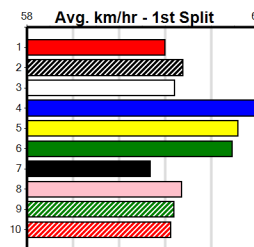

PETER BROWN CUSTOM HOMES

Distance: 500m, Race Type: Mixed 4/5, Total Prizemoney: $3,875
1st: $2,600, 2nd: $800, 3rd: $400, 4th: $75

GOT A PULSE (5) was a top 29.49 Sandown winner in January and he looks suited in this event.
CHATTANOOGA (1) owns a smart 28.11 PB here and she just needs to get into the clear mid race.
DASH EXPRESS (2) can cause an upset

Watchdog Tips: 5 1 2 3 Bet: Win 5

CHATTANOOGA [5] Prefer out wide but has good muster, danger $2.80
BK Bitch Jan-23 Sire: ASTON DEE BEE Dam: UPTOWN TRIXIE
Owner(s): J Hopper
Winning Distances: < 300m (0) 300 - 399m (0) 400 - 499m (3) 500 - 599m (1) 600 - 699m (0) > 700m (0)
Winning Weights: 27.3(2) 27.4(2)
5th (7) 27.4 300 HVL R2 01-Dec-24 16.99 16.23 4.25L SHOCK AND AWE (16.71) M/5 . . . 4.07 $11.50 X67H
1st (5) 27.4 425 BEN R3 08-Jan-25 23.64 23.64 8.50L PAW VANCOUVER (24.20) M/111 . . . SW . 6.57 $7.10 T3-7
6th (5) 27.3 450 WBL R5 16-Jan-25 25.97 25.14 12.00 PAW TORRIE (25.14) M/766 . . . . 6.94 $7.50 X67
1st (5) 27.3 500 BEN R3 24-Jan-25 28.11 28.11 3.75L OUT THE WINDOW (28.36) Q/111 . . . SW . 6.48 $2.40 RW
1st (1) 27.3 460 GEL R5 28-Jan-25 25.89 25.81 2.25L CARUGGI (26.03) Q/111 . . . . 6.52 $2.20 6G
3rd (7) 27.4 460 GEL R5 07-Feb-25 26.29 25.68 2.75L MILTON CRANBERRY (26.10) M/433 . . . . 6.70 $3.80 RWH
3rd (7) 27.4 400 GEL R11 14-Feb-25 23.01 22.21 5.50L BLACKPOOL RANGER S/54 . . . . 8.67 $2.40 5
5th (3) 27.3 450 BAL R6 21-Feb-25 25.81 24.89 4.75L DEROGATIVE (25.48) M/545 . . . W 6.70 $5.30 5
Last 3 wins NOT included above
1st (8) 27.4 425 BEN R1 06-Nov-24 24.21 23.88 6.50L CRYPTO PRINCESS (24.63) M/421 . . . . 6.88 $1.20 RW

DASH EXPRESS [5] Sizzles mid race, gets the gun run, threat $10.00
BK Dog Apr-21 Sire: BERNARDO Dam: BETHANY ROSE
Owner(s): Friday Lunch (SYN), J Flood, B Howard, A Sherriff, D Thomas
Winning Distances: < 300m (0) 300 - 399m (0) 400 - 499m (2) 500 - 599m (6) 600 - 699m (0) > 700m (0)
Winning Weights: 32.0(1) 32.1(2) 32.3(1) 32.5(2) 32.7(1) 32.9(1)
5th (6) 32.5 500 BEN R7 29-Nov-24 28.59 28.05 5.50L BOUNDING CHIEF (28.23) S/667 . . . . 6.76 $20.20 5H
2nd (4) 32.4 410 HOR R10 10-Dec-24 23.41 23.06 0.50L DELL MISTER (23.38) M/666 . . . . 10.59 $5.90 5
1st (1) 32.5 485 HOR R7 17-Dec-24 27.12 27.12 2.00L PAW VINCE (27.26) M/111 . . . . 6.55 $7.20 5
3rd (8) 32.9 485 HOR R8 23-Dec-24 27.67 27.02 9.50L URIEL BALE (27.02) S/855 . . . . 6.85 $28.30 X45
4th (7) 33.1 410 HOR R6 14-Jan-25 23.71 23.00 2.50L UDANI BALE (23.54) M/44 . . . . 10.77 $5.90 5
6th (3) 33.1 485 HOR R6 21-Jan-25 27.82 27.46 5.50L PENGUIN PAT (27.46) M/455 . . . . 6.75 $5.20 X45
3rd (6) 33.1 410 HOR R11 14-Feb-25 23.76 23.08 8.00L SHARP THIEF (23.22) M/54 . . . . 10.57 $45.30 5
4th (4) 33.1 450 BAL R8 21-Feb-25 25.47 24.89 8.50L IDYLLIC JAMES (24.89) M/565 . . . . 6.68 $90.70 X45
Last 3 wins NOT included above
1st (5) 32.7 515 SAP R5 23-Jul-23 29.52 29.23 6.00L SIR NATHAN (29.93) M/1111 . . . . 5.09 $1.80 5
1st (8) 32.9 520 BGC R5 04-Dec-23 30.18 29.97 1.5L SANISHA (30.28) 32 . . . 32 5.66 $5.50 5H
1st (1) 32.9 520 BGC R6 18-Dec-23 30.04 30.04 1.75L BLAZING SMOKE (30.16) 22 . . . 22 5.64 $3.60 X34