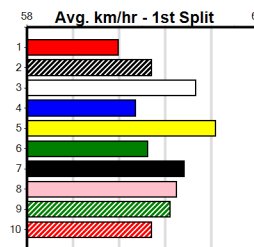

HIP POCKET BENDIGO

Distance: 425m, Race Type: Mixed 6/7, Total Prizemoney: $2,925
1st: $1,950, 2nd: $600, 3rd: $300, 4th: $75

CANYA ONSLAUGHT (2) showed a nice turn of foot when placed at Ballarat and he will find this a lot easier. SPEEDY KHE SANH (4) should pounce on the arm and she will continue to get stronger. MATCHBOX HONEY (5) is showing some promise

Watchdog Tips: 2 4 5 7 **Bet:** Win 2

1

EDINBURGH BALE (NSW)[7] **$14.00**

Form Box Wgt Dist Track Date Time BON Margin 1st/2nd (Time) PIR Checked Comment W/R Split 1 S/P Grade

FBD Dog Mar-22 **Sire: FERNANDO BALE** **Dam: IDRIA BALE** **Trainer: Tammy Kennedy-harris (Devon M)**

Owner(s): L Harris

Winning Distances: < 300m (0) 300 - 399m (0) 400 - 499m (1) 500 - 599m (0) 600 - 699m (0) > 700m (0)

Winning Weights: 29.9(1)

2nd (5)	30.8	435	SLE	R9	19-Jan-25	24.80	24.33	1.00L SOMERTON JUNE (24.75)	M/454	.	.	.	5.34	$52.70	X67
3rd (8)	31.0	390	BAL	R4	22-Jan-25	22.57	21.93	7.50L AUSSIE FRED (22.05)	M/44	.	.	.	8.59	$12.40	X67
2nd (7)	31.0	435	SLE	R3	26-Jan-25	25.05	24.31	1.00L WITCH OF NOVA (24.99)	M/777	.	.	.	5.51	$5.70	X67
6th (7)	31.0	525	MEA	R2	01-Feb-25	30.69	29.85	10.00 WYONG DALLAS (30.02)	S/8566	.	.	.	5.31	$58.00	X67
6th (2)	31.1	400	WGL	R5	04-Feb-25	23.03	22.36	10.00 ASTON RAYNER (22.36)	M/67	.	.	.	8.66	$34.70	X67
2nd (1)	31.0	435	SLE	R3	09-Feb-25	24.89	24.34	6.00L LAMBRICK ROAD (24.49)	M/532	.	.	.	5.34	$18.80	X67
2nd (8)	31.0	390	SHP	R4	17-Feb-25	22.44	21.72	2.75L JABBERWOCKY (22.25)	M/32	.	.	.	8.68	$8.20	X67
F (1)	30.5	390	BAL	R2	21-Feb-25	0.00	21.63	TINKER LEE (22.56)	M/77	.	VO	.	10.17	$10.00	X67

Last 3 wins NOT included above

1st (8)	29.9	450	BAL	R2	30-Jun-24	25.92	25.54	8.00L DEAL BREAKER (26.46)	M/411	.	SW	.	6.85	$1.60	T3-M

Box History

Bx	1st	2nd	3rd	4th	5th	6th	7th	8th
1		3			1			
2		1			1	1		
3				1	1	1		
4				1	2	2		1
5			2				1	
6		1			1	2		
7			4	1				2
8	1	1	2			3		

Prize Best $8410.00
Starts FSTD
Trk/Dts 42-1-12-5
APM 0-0-0-0
3907

2

CANYA ONSLAUGHT (NSW)[6] **$2.60**

WBK Dog May-23 **Sire: TOMMY SHELBY** **Dam: SPARE CASH** **Trainer: Paul Abela (Parwan)**

Owner(s): Lalli Cremona (SYN), F Cremona, N Lalli

Winning Distances: < 300m (0) 300 - 399m (0) 400 - 499m (2) 500 - 599m (0) 600 - 699m (0) > 700m (0)

Winning Weights: 33.6(1) 33.9(1)

3rd (1)	34.1	400	GEL	R3	14-Jan-25	23.02	22.48	2.25L REIKO SURGE (22.86)	M/33	.	.	.	8.55	$1.90	M
1st (4)	33.9	400	WGL	R1	21-Jan-25	22.95	22.41	1.5L WINIFRED MARY (23.05)	M/21	.	SW	.	8.52	$1.80	MH
7th (1)	33.1	400	WGL	R2	28-Jan-25	23.30	22.45	9.50L LAMBRICK ROAD (22.67)	M/85	.	VO	.	8.62	$9.00	MF
1st (6)	33.6	425	BEN	R3	07-Feb-25	24.00	24.00	7.00L OREGON INDRAH (24.47)	Q/111	.	.	.	6.68	$1.50	7
4th (7)	34.0	450	BAL	R4	12-Feb-25	25.84	25.25	5.50L REUBEN HILL (25.47)	M/532	.	.	.	6.82	$5.70	RW
7th (7)	34.0	390	SHP	R9	17-Feb-25	22.51	21.72	12.00 NIGEL DEVERE (21.72)	S/88	.	.	.	8.97	$10.20	6G
3rd (7)	34.1	450	BAL	R7	21-Feb-25	25.69	24.89	3.25L PAW VERITY (25.48)	M/622	.	.	.	6.79	$2.40	X67

Last 3 wins NOT included above

Box History

Bx	1st	2nd	3rd	4th	5th	6th	7th	8th
1			1					1
2								
3								
4	1							
5								
6	1							
7			1	1				1
8								

Prize Best $3315.00
Starts 24.00(6)-7/2/25
Trk/Dts 7-2-0-2
APM 1-1-0-0
2927