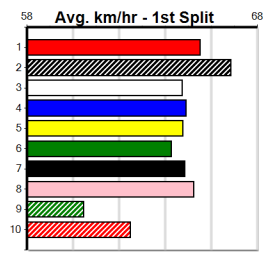

MANNINGS GREYHOUND COMPLEX

Distance: 425m, Race Type: Grade 5, Total Prizemoney: $2,925
1st: $1,950, 2nd: $600, 3rd: $300, 4th: $75

ATLAS AMAZON (4) has a good record here and she should find the top soon after box rise. TUFF TOBY (1) was never headed at Ballarat and he should be in the firing line throughout. XISAN BALE (7) is racing with great confidence at present.

Watchdog Tips: [4] [1] [7] [2] Bet: Box Quinella 1,2,4,7 ($10 for 166.67%)

TUFF TOBY [5] Never headed last time, same draw, danger $4.80
Owner(s): D Klemke
Trainer: Dallon Klemke (Lara)
Box History table and Prize Best Starts table included.

ESPECIAL DIGGER [5] Good early burn, slight drop in class, keep safe $9.00
Owner(s): P Knott
Trainer: Elise Knott (Carnegie)
Box History table and Prize Best Starts table included.

HOLTORF BALE (NSW)[5] Capable but can push up the track, risky $14.00
Owner(s): L Harris
Trainer: Luke Harris (Devon Meadows)
Box History table and Prize Best Starts table included.

ATLAS AMAZON [5] Good record here, can pounce on the arm, yes $3.00
Owner(s): B Mcnamara
Trainer: Barry Mcnamara (Junortoun)
Box History table and Prize Best Starts table included.

MY OPIE [5] Risky early, may get crowded early, next time $10.00
Owner(s): L Bean
Trainer: Debbie Bewley (Pentland Hills)
Box History table and Prize Best Starts table included.

1

2

3

4

5