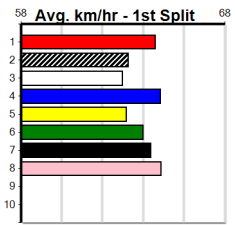

Sale

SPORTSBET SET A DEPOSIT LIMIT

Distance: 510m, Race Type: Mixed 4/5, Total Prizemoney: \$3,875
1st: \$2,600, 2nd: \$800, 3rd: \$400, 4th: \$75

8

5:27PM

(VIC time)

Watchdog Tips:

0 0 0 0