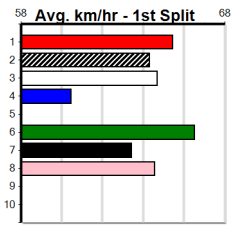

Sale

MAFFRA POLY & PUMPS

Distance: 435m, Race Type: Free For All, Total Prizemoney: $3,360
1st: $2,250, 2nd: $690, 3rd: $345, 4th: $75

6

4:47PM
(VIC time)

Watchdog Tips: **0 0 0 0** Bet: **.**