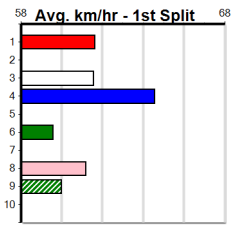

10 * NO RESERVE *****
 Trainer:
 Owner(s):

Winning Boxes							
1	2	3	4	5	6	7	8
Prize							\$0
Best							FSH
Starts							0-0-0-0
Trk/Dst							0-0-0-0
APM							\$0

Sale

GIPPSLANDS GOLD 98.3

Distance: 435m, Race Type: Maiden, Total Prizemoney: \$2,535
1st: \$1,680, 2nd: \$520, 3rd: \$260, 4th: \$75