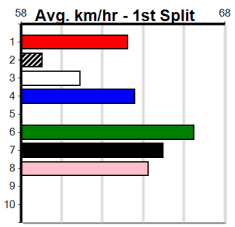

Sale

TOONGABBIE LODGE (2-3 WINS)

Distance: 435m, Race Type: Restricted Win, Total Prizemoney: $2,925
1st: $1,950, 2nd: $600, 3rd: $300, 4th: $75

9

5:47PM
(VIC time)

Watchdog Tips: **0 0 0 0** Bet: .