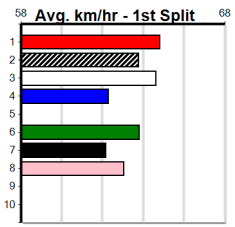

Sale

TRFM (250+RANK)

Distance: 435m, Race Type: Grade 5 No Penalty, Total Prizemoney: $2,925
1st: $1,950, 2nd: $600, 3rd: $300, 4th: $75

11

6:27PM
(VIC time)

Watchdog Tips: **0 0 0 0** Bet: **.**