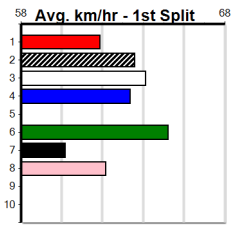

Sale

12
6:42PM
(VIC time)

ROTTI SECURITY (250+RANK)

Distance: 435m, Race Type: Grade 5 No Penalty, Total Prizemoney: $2,925
1st: $1,950, 2nd: $600, 3rd: $300, 4th: $75

Watchdog Tips: **0 0 0 0** Bet: .

Form Box Weight Dist Track Date Time BON Margin 1st/2nd (Time) PIR Checked Comment W/R Split 1 S/P Grade

1 SOMETHING CLEVER [5]
BK D Apr-21 **ASTON KIMETTO** **POPOWSKI**

Trainer: Peter Craig (Langwarrin)

5th (6)	33.9	400	WGL	R12	02-Jan-25	23.03	22.43	3.75	LBOMBSHELL BANJO (22.77)	M/77	.	.	.	8.72	$32.30	SH
5th (8)	33.6	450	BAL	R13	22-Jan-25	25.78	25.06	7.00	PAW YANELLE (25.32)	M/433	.	.	.	6.75	$76.50	5
4th (4)	34.3	435	SLE	R10	12-Feb-25	25.03	24.42	8.50	BIT COOL (24.47)	S/765	.	.	.	5.48	$14.40	SH
1st (2)	34.4	400	WGL	R7	20-Feb-25	22.50	22.50	6.00	LPATH TO NIRVANA (22.91)	Q/11	.	SW	.	8.40	$6.50	5

Owner(s): AMSTEL (SYN), P Craig, L Jennings, N Tracy

Winning Boxes

1	2	3	4	5	6	7	8
1	2	1		2			
Prize	$8,935.00						
Best	25.02						
Starts	50-6-4-4						
Trk/Dst	10-0-1-2						
APM	$3143						

ENG SLE 2025-02-26

2 DISHY DI [5]
BK B Feb-22 **BERNARDO** **SILVER SALUTE**

Trainer: Donald Rhodes (Heyfield)

5th (3)	32.4	435	SLE	R7	22-Dec-24	24.60	24.14	4.75	LASTON FANTASTIC (24.27)	S/755	.	.	.	5.44	$33.90	SH
8th (4)	32.3	435	SLE	R7	26-Dec-24	24.70	23.93	12.00	BORACAY STORM (23.93)	M/888	.	.	.	5.54	$40.60	SF
7th (6)	32.4	435	SLE	R9	29-Dec-24	24.94	24.09	3.5	LOVELY LAINEY (24.70)	S/868	.	.	.	5.51	$10.70	5
1st (8)	33.5	400	WGL	R12	21-Feb-25	22.92	22.66	0.50	FOLLOW THE SUN (22.94)	M/33	.	.	.	8.50	$1.90	5

Owner(s): D Rhodes

Winning Boxes

1	2	3	4	5	6	7	8
1	2					1	2
Prize	$23,546.88						
Best	24.38						
Starts	28-7-4-3						
Trk/Dst	6-1-0-1						
APM	$5720						

3 PARUMBA DAWN [5]
BK B Apr-22 **HARD STYLE RICO** **POPPY TALK**

Trainer: Eddie Lieshout (Drouin West)

3rd (4)	28.6	460	WGL	R7	09-Jan-25	26.56	25.74	11.00	BLINKED (25.82)	M/765	.	.	.	6.91	$2.90	T3-RW
4th (1)	28.2	460	WGL	R5	14-Jan-25	26.15	25.78	3.00	MY AMBER (25.95)	Q/144	.	.	.	6.56	$27.00	X67
1st (7)	28.2	515	SAP	R6	20-Jan-25	29.71	29.40	2.00	SPIRIT WORLD (29.83)	M/2221	.	SW	.	5.25	$10.70	S
5th (2)	29.0	460	WGL	R7	21-Feb-25	26.56	25.54	9.50	JUMBUK JOHNNY (25.91)	M/555	.	.	.	6.79	$10.70	5

Owner(s): E Lieshout

Winning Boxes

1	2	3	4	5	6	7	8
1						1	1
Prize	$8,860.00						
Best	24.77						
Starts	21-3-4-6						
Trk/Dst	5-1-1-1						
APM	$4387						

4 MICK SAYS SO [5]
BK D Aug-20 **ORSON ALLEN** **ZIPPY ZURI**

Trainer: Sean Lithgow (Devon Meadows)

4th (5)	31.5	390	SHP	R4	10-Feb-25	22.59	21.93	4.75	LAVIANNA (22.27)	M/55	.	.	.	8.75	$9.70	VET
5th (4)	31.4	400	WGL	R10	14-Feb-25	23.02	22.65	5.50	THORKILDSEN (22.65)	M/76	.	.	.	8.61	$25.70	X45
4th (4)	31.5	400	WGL	R9	20-Feb-25	23.18	22.50	3.00	LHOT IMMUNITY (22.97)	M/55	.	.	.	8.81	$2.90	5
4th (2)	31.3	350	HVL	R6	25-Feb-25	19.63	19.21	2.50	BRAEMAR ELSIE (19.46)	M/5	.	.	.	6.72	$9.60	5

Owner(s): At The Nugget (SYN), T Welsh, D Fagan

Winning Boxes

1	2	3	4	5	6	7	8
5							4
Prize	$35,280.00						
Best	24.69						
Starts	94-16-11-16						
Trk/Dst	12-0-0-4						
APM	$8787						

ENG HVL 2025-02-25

5 *** VACANT BOX ***

Trainer:
Owner(s):

Winning Boxes

1	2	3	4	5	6	7	8
Prize							
Best							
Starts							
Trk/Dst							
APM