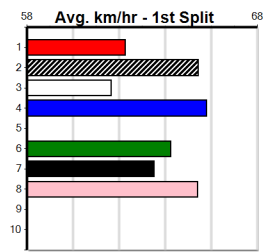

Sale
10
6:08PM
(VIC time)

BSG AUSTRALIA (250+RANK)

Distance: 435m, Race Type: Grade 5 No Penalty, Total Prizemoney: $2,925
1st: $1,950, 2nd: $600, 3rd: $300, 4th: $75

Watchdog Tips: ☐ ☐ ☐ ☐ ☐ Bet: ☐

Form Box Wgt Dist Track Date Time BON Margin 1st/2nd (Time) PIR Checked Comment W/R Split 1 S/P Grade

1

SODA HAWK [5]
BK Dog Dec-21 Sire: FERNANDO BALE Dam: SODA GIRL Trainer: Lindsay Fulford (Maffra)
Owner(s): C Fulford
Winning Distances: < 300m (0) 300 - 399m (0) 400 - 499m (4) 500 - 599m (0) 600 - 699m (0) > 700m (0)
Winning Weights: 34.0(1) 34.2(1) 34.4(1) 34.6(1)

Box	1st	2nd	3rd	4th	5th	6th	7th	8th
1								
2								
3								
4								
5								
6								
7								
8								

Box	1st	2nd	3rd	4th	5th	6th	7th	8th
1								
2								
3								
4								
5								
6								
7								
8								

Prize Best Starts Trk/Dts APM: $9900.00, 24.65(6)-5/5/24, 29-4-4-5, 12-2-2-0, 3143

4th (8) 34.3 435 SLE R6 01-Jan-25 25.11 24.63 3.00L UNLEASH ZAC (24.91) M/424 . . . . 5.31 $2.10 T3-5
1st (4) 34.2 435 SLE R7 08-Jan-25 24.92 24.66 2.00L PARIS CALLING (25.05) M/421 . . . SW . 5.30 $3.50 5
4th (3) 33.6 435 SLE R11 19-Jan-25 24.87 24.33 4.75L SPRINGVIEW NOAH (24.54) M/555 . . . SW . 5.43 $7.30 5
2nd (8) 33.6 435 SLE R11 24-Jan-25 24.73 24.22 0.25L BANDIT BARBIE (24.72) S/322 . . . . 5.35 $4.10 5
5th (7) 34.0 435 SLE R12 02-Feb-25 24.76 23.85 6.50L DR. GILLIAN (24.33) S/644 . . . . 5.41 $6.00 5
3rd (6) 34.1 400 WGL R10 06-Feb-25 22.95 22.53 6.50L JUMBUK DAMIEN (22.53) S/33 . . . . 8.52 $3.80 5
8th (2) 33.8 460 WGL R8 11-Feb-25 26.75 25.81 11.00 ACACIA ROCKET (26.03) S/678 . . . . 6.78 $96.20 X45
3rd (7) 33.8 400 WGL R7 20-Feb-25 23.15 22.50 9.50L SOMETHING CLEVER (22.50) M/54 . . . . 8.69 $4.00 5

Last 3 wins NOT included above

1st (7) 34.0 400 WGL R2 26-Oct-23 23.08 22.83 7.00L PEREZ BALE (23.55) M/11 . . . . 8.50 $2.60 M
1st (6) 34.6 435 SLE R3 05-May-24 24.65 24.32 2.75L BANDARI (24.83) S/411 . . . . 5.37 $4.20 7
1st (8) 34.4 450 TRA R5 29-May-24 25.36 25.07 1.75L XOEL BALE (25.48) M/211 . . . . 6.77 $2.30 X67