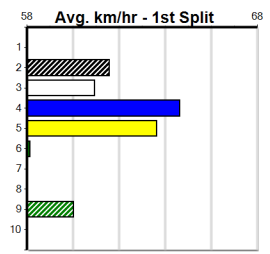

Sale
3
3:47PM
(VIC time)

JAMES YEATES PRINTING & DESIGN

Distance: 435m, Race Type: Maiden, Total Prizemoney: $2,535
1st: $1,680, 2nd: $520, 3rd: $260, 4th: $75

Watchdog Tips: ☐ ☐ ☐ ☐ ☐ Bet: ☐

Form Box Wgt Dist Track Date Time BON Margin 1st/2nd (Time) PIR Checked Comment W/R Split 1 S/P Grade

1

ELLA'S GLORY [M]
BEBD Bitch Mar-23 Sire: TOMMY SHELBY Dam: SWEET ELLA Trainer: Stephen Creighton (Giffard West)
Owner(s): G Tambakis
Winning Distances: < 300m (0) 300 - 399m (0) 400 - 499m (0) 500 - 599m (0) 600 - 699m (0) > 700m (0)
Winning Weights:

Bx	1st	2nd	3rd	4th	5th	6th	7th	8th
1								
2								
3								
4								
5								
6								
7								
8								

Last 3 wins NOT included above

Prize								$0.00
Best								FSH
Starts								0-0-0-0
Trk/Dts								0-0-0-0
APM								0

2

REDHOT MONEY [M]
WBK Bitch May-23 Sire: NEED MY MONEYNOW Dam: USAIN SPOLLY Trainer: Steven Spoljaric (Bundalaguah)
Owner(s): S Spoljaric
Winning Distances: < 300m (0) 300 - 399m (0) 400 - 499m (0) 500 - 599m (0) 600 - 699m (0) > 700m (0)
Winning Weights:

Bx	1st	2nd	3rd	4th	5th	6th	7th	8th
1		1						
2								
3								
4								
5								
6								
7					1			
8								

Last 3 wins NOT included above

Prize								$520.00
Best								25.29(1)-16/2/25
Starts								2-0-1-0
Trk/Dts								2-0-1-0
APM								520

3

MINTER SHIMMER [M]
BE Bitch Jan-23 Sire: SHIMA SHINE Dam: MINTER EDITION Trainer: Robert Reinke (Johnsonville)
Owner(s): J Reinke
Winning Distances: < 300m (0) 300 - 399m (0) 400 - 499m (0) 500 - 599m (0) 600 - 699m (0) > 700m (0)
Winning Weights:

Bx	1st	2nd	3rd	4th	5th	6th	7th	8th
1		1		2				
2						1		1
3			1					
4								
5					1			1
6								
7				1				1
8								

Last 3 wins NOT included above

Prize								$680.00
Best								25.34(1)-19/2/25
Starts								10-0-1-1
Trk/Dts								10-0-1-1
APM								366

4

LADY'S MANTLE [M]
BK Bitch Oct-22 Sire: ASTON RUPEE Dam: BESSIE'S DAISY Trainer: Billy Stockdale (Fulham)
Owner(s): S Stockdale
Winning Distances: < 300m (0) 300 - 399m (0) 400 - 499m (0) 500 - 599m (0) 600 - 699m (0) > 700m (0)
Winning Weights:

Bx	1st	2nd	3rd	4th	5th	6th	7th	8th
1			1					
2								
3								1
4								
5		1						
6								
7				1	1			
8								

Last 3 wins NOT included above

Prize								$580.00
Best								25.29(1)-24/1/25
Starts								5-0-1-1
Trk/Dts								2-0-0-1
APM								528

5

URANA JAM DONUT [M]
BK Bitch May-22 Sire: FERNANDO BALE Dam: MA'S PLUM JAM Trainer: Constance Mcmillan (Drouin)
Owner(s): S Mallia
Winning Distances: < 300m (0) 300 - 399m (0) 400 - 499m (0) 500 - 599m (0) 600 - 699m (0) > 700m (0)
Winning Weights:

Bx	1st	2nd	3rd	4th	5th	6th	7th	8th
1								
2				1				
3								
4			1					
5					1			
6			1					
7				1				
8		1						

Last 3 wins NOT included above

Prize								$990.00
Best								25.88(2)-23/2/25
Starts								6-0-1-2
Trk/Dts								1-0-0-0
APM								990