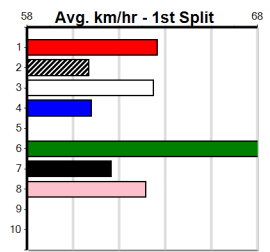

Sale

4

4:07PM

(VIC time)

IAN CARTER BUILDER

Distance: 435m, Race Type: Mixed 6/7, Total Prizemoney: $2,925
1st: $1,950, 2nd: $600, 3rd: $300, 4th: $75

Watchdog Tips:

Bet:

Form Box	Wgt	Dist	Track	Date	Time	BON	Margin	1st/2nd (Time)	PIR	Checked	Comment	WR	Split 1	S/P	Grade

1

RINGWALD [6]
BD Bitch Nov-22 Sire: BELLA INFRARED Dam: MEPUNGA MOLLY
Owner(s): G Farrugia Trainer: Luke Smith (Drouin)
Winning Distances: < 300m (0) 300 - 399m (0) 400 - 499m (2) 500 - 599m (0) 600 - 699m (0) > 700m (0)
Winning Weights: 26.7(1) 27.0(1)

7th (7)	27.0	460	GEL	R7	24-Dec-24	26.47	26.05	6.00L PAW RIVAL (26.05)	M/778	.	.	.	6.77	$6.10	7
6th (6)	26.5	460	GEL	R5	03-Jan-25	26.32	25.54	4.25L ASTON BOURKE (26.04)	M/456	.	.	.	6.68	$13.40	X67
7th (6)	26.7	400	GEL	R9	10-Jan-25	23.49	22.42	11.00 FIRST TRAIN OUT (22.75)	M/26	.	.	.	8.55	$8.20	X67H
6th (5)	26.7	400	GEL	R10	14-Jan-25	23.17	22.48	8.00L PUGSLEY (22.62)	M/66	.	.	.	8.68	$5.20	6G
2nd (1)	26.5	460	GEL	R10	21-Jan-25	26.27	25.92	5.50L PAW MADDOX (25.92)	M/222	.	.	.	6.62	$4.00	X67
8th (3)	26.6	460	GEL	R5	28-Jan-25	26.67	25.81	12.00 CHATTANOOGA (25.89)	S/778	.	.	.	6.88	$19.10	6G
3rd (3)	26.9	400	WGL	R5	14-Feb-25	22.99	22.65	5.00L PEGASUS BALE (22.65)	Q/12	.	.	.	8.30	$7.70	6G
7th (7)	27.2	435	SLE	R2	23-Feb-25	25.27	24.16	6.00L LUCA SKYWALKER (24.87)	M/256	.	.	.	5.38	$18.40	X67

Last 3 wins NOT included above

1st (3)	27.0	400	GEL	R1	09-Dec-24	22.82	22.41	2.75L ASTON EMBER (23.01)	M/22	.	.	.	8.65	$10.20	M
1st (5)	26.7	400	GEL	R3	20-Dec-24	22.87	22.43	2.50L STOJANOVIC (23.04)	M/11	.	.	.	8.46	$6.50	X67

Box History

Bx	1st	2nd	3rd	4th	5th	6th	7th	8th
1		1						
2								
3	1		1					1
4								
5	1					1		
6						1	1	1
7							2	
8								

Prize						$4250.00		
Best						25.27(7)-23/2/25		
Starts						11-2-1-1		
Trk/Dts						1-0-0-0		
APM						2734		

2

JUMBUK STAR [6]
F Bitch Nov-21 Sire: FERNANDO BALE Dam: XALYNN BALE
Owner(s): M Wilkins Trainer: Michelle Wilkins (Giffard West)
Winning Distances: < 300m (0) 300 - 399m (1) 400 - 499m (1) 500 - 599m (0) 600 - 699m (0) > 700m (0)
Winning Weights: 27.7(1) 28.2(1)

5th (8)	28.7	510	SLE	R4	13-Nov-24	29.56	29.42	2.00L MAGICAL PAWS (29.42)	M/555	.	.	.	9.61	$25.50	T3-RW
2nd (7)	28.5	460	WGL	R7	21-Nov-24	26.59	25.98	0.25L CATCH A RAINBOW (26.58)	M/112	.	.	.	6.64	$24.50	T3-RW
6th (2)	28.0	510	SLE	R3	05-Jan-25	29.95	28.88	16.00 PAW FARINA (28.88)	M/776	.	.	.	9.41	$70.90	X67
7th (6)	28.4	435	SLE	R10	08-Jan-25	25.88	24.66	17.00 ARCHER EIGHT (24.75)	S/888	.	V10	.	5.55	$23.60	6G
5= (7)	28.2	460	WGL	R7	30-Jan-25	26.62	25.84	7.00L KING LITTERBUG (26.16)	M/666	.	.	.	6.77	$62.60	T3-RW
5th (4)	28.1	510	SLE	R7	05-Feb-25	29.82	29.12	11.00 WARRIOR ETHAN (29.12)	M/887	.	.	.	9.79	$47.90	T3-RW
5th (2)	28.9	460	WGL	R10	13-Feb-25	26.25	25.95	3.75L ABRAXAS BALE (25.99)	M/555	.	.	.	6.77	$98.10	T3-RW
6th (1)	28.8	510	SLE	R8	19-Feb-25	30.05	29.65	6.00L NADIA'S CHARM (29.65)	M/544	.	.	.	9.57	$7.70	X67

Last 3 wins NOT included above

1st (7)	27.7	395	TRA	R2	11-Sep-23	22.89	22.63	0.50L PANAMA PARADE (22.92)	M/111	.	.	.	3.87	$14.80	T3-M
1st (2)	28.2	460	WGL	R7	02-Nov-23	26.32	26.02	0.75L FINALLY CHASING (26.36)	M/432	.	SW	.	6.71	$4.10	X67

Box History

Bx	1st	2nd	3rd	4th	5th	6th	7th	8th
1					1	3		
2	1			1	2	1		
3					2	1		
4					2	1	1	1
5					1	1		2
6					1	2	1	1
7	1	1	1	1	3	1		
8		1	1	1	2		1	

Prize						$3030.00		
Best						25.17(8)-22/5/24		
Starts						38-2-2-1		
Trk/Dts						7-0-0-1		
APM						432