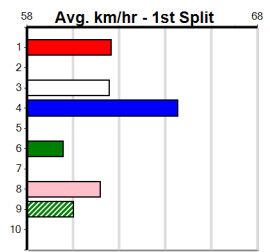

Sale

GIPPSLANDS GOLD 98.3

2

3:27PM

(VIC time)

Distance: 435m, Race Type: Maiden, Total Prizemoney: $2,535
1st: $1,680, 2nd: $520, 3rd: $260, 4th: $75

Watchdog Tips:

Bet:

Form Box	Wgt	Dist	Track	Date	Time	BON	Margin	1st/2nd (Time)	PIR	Checked	Comment	W/R	Split 1	S/P	Grade

1

LAKEVIEW JUDE [M]
F Bitch May-23 Sire: LAKEVIEW WALTER Dam: DR. MADISON
Owner(s): Lakeview kennels (SYN), L Whelan, M Whelan, P Whelan Trainer: Harley Whelan (Metung)
Winning Distances: < 300m (0) 300 - 399m (0) 400 - 499m (0) 500 - 599m (0) 600 - 699m (0) > 700m (0)
Winning Weights:
5th (6) 28.9 510 SLE R1 26-Dec-24 29.62 28.22 12.00 SELECT KYRON (28.79) M/444 9.23 $8.90 MH
4th (3) 29.2 435 SLE R3 19-Jan-25 25.17 24.33 2.25L TRENDY TOMMY (25.02) M/544 5.35 $2.60 MH
2nd (3) 29.1 435 SLE R1 24-Jan-25 24.97 24.22 0.50L OMEGA PENNIE (24.94) M/333 5.33 $2.60 M
4th (6) 29.5 435 SLE R1 02-Feb-25 25.36 23.85 7.50L PAW XANTIPPE (24.86) S/866 5.45 $7.00 M
Last 3 wins NOT included above

Box History

Bx	1st	2nd	3rd	4th	5th	6th	7th	8th
1								
2								
3		1		1				
4								
5								
6				1	1			
7								
8								

Prize		$670.00
Best	24.97(3)-24/1/25	
Starts	4-0-1-0	
Trk/Dts	3-0-1-0	
APM		551

2

DIGNITY PREVAILS [M]
BK Bitch Jan-23 Sire: ASTON RUPEE Dam: DIAMOND BANNER
Owner(s): D Cumes Trainer: Debra Cumes (Drouin West)
Winning Distances: < 300m (0) 300 - 399m (0) 400 - 499m (0) 500 - 599m (0) 600 - 699m (0) > 700m (0)
Winning Weights:
Last 3 wins NOT included above

Box History

Bx	1st	2nd	3rd	4th	5th	6th	7th	8th
1								
2								
3								
4								
5								
6								
7								
8								

Prize		$0
Best		FSH
Starts		0-0-0-0
Trk/Dts		0-0-0-0
APM		0

3

FANCY A COCO (NSW)[M]
BK Bitch Aug-22 Sire: ASTON RUPEE Dam: LOOK FANCY NANCY
Owner(s): FANTASTIC SEVEN (SYN), S Arvanitis, L Dalais, N Vougioukas, J Therese, T Viragh Trainer: Eddie Lieshout (Drouin West)
Winning Distances: < 300m (0) 300 - 399m (0) 400 - 499m (0) 500 - 599m (0) 600 - 699m (0) > 700m (0)
Winning Weights:
7th (4) 28.5 390 BAL R1 18-Dec-24 23.01 22.07 12.00 JUMBUK JOZEF (22.19) S/55 8.65 $14.50 M
5th (2) 28.4 400 GEL R3 27-Dec-24 23.26 22.48 10.00 ANGRY CHIEF (22.58) Q/34 8.56 $7.00 M
6th (8) 27.8 400 WGL R1 20-Feb-25 24.10 22.50 9.00L HOW HIGH JIVE (23.48) Q/76 9.16 $4.60 M
Last 3 wins NOT included above

Box History

Bx	1st	2nd	3rd	4th	5th	6th	7th	8th
1								
2					1			
3								
4							1	
5								
6								
7								
8						1		

Prize		$0
Best		FSH
Starts		3-0-0-0
Trk/Dts		0-0-0-0
APM		0

4

HAFNIUM [M]
BK Dog Jan-23 Sire: ASTON RUPEE Dam: DIAMOND BANNER
Owner(s): C Martindale Trainer: Bradley Stockdale (Churchill)
Winning Distances: < 300m (0) 300 - 399m (0) 400 - 499m (0) 500 - 599m (0) 600 - 699m (0) > 700m (0)
Winning Weights:
4th (8) 31.9 460 WGL R1 21-Feb-25 26.16 25.54 8.00L ACCREDITED (25.62) Q/222 6.62 $22.10 M
Last 3 wins NOT included above

Box History

Bx	1st	2nd	3rd	4th	5th	6th	7th	8th
1								
2								
3								
4								
5								
6								
7								
8				1				

Prize		$75.00
Best		FSH
Starts		1-0-0-0
Trk/Dts		0-0-0-0
APM		75

5

FUELED UP [M]
BD Dog Jun-23 Sire: FERAL FRANKY Dam: JAZZY MINTER
Owner(s): MASH (SYN), R Reinke, S Reinke, M Reinke Trainer: Robert Reinke (Johnsonville)
Winning Distances: < 300m (0) 300 - 399m (0) 400 - 499m (0) 500 - 599m (0) 600 - 699m (0) > 700m (0)
Winning Weights:
Last 3 wins NOT included above

Box History

Bx	1st	2nd	3rd	4th	5th	6th	7th	8th
1								
2								
3								
4								
5								
6								
7								
8								

Prize		$0
Best		FSH
Starts		0-0-0-0
Trk/Dts		0-0-0-0
APM		0