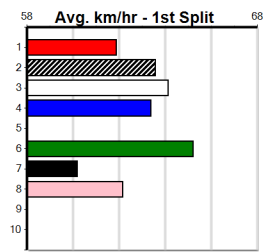

Sale
12
6:42PM
(VIC time)

ROTTI SECURITY (250+RANK)

Distance: 435m, Race Type: Grade 5 No Penalty, Total Prizemoney: $2,925
1st: $1,950, 2nd: $600, 3rd: $300, 4th: $75

Watchdog Tips: ☐ ☐ ☐ ☐ ☐ Bet: ☐

Form Box Wgt Dist Track Date Time BON Margin 1st/2nd (Time) PIR Checked Comment W/R Split 1 S/P Grade

1

SOMETHING CLEVER [5]
BK Dog Apr-21 Sire: ASTON KIMETTO Dam: POPOWSKI
Owner(s): AMSTEL (SYN), P Craig, L Jennings, N Tracy Trainer: Peter Craig (Langwarrin)
Winning Distances: < 300m (0) 300 - 399m (1) 400 - 499m (5) 500 - 599m (0) 600 - 699m (0) > 700m (0) ENG SLE 2025-02-26
Winning Weights: 32.2(1) 32.7(1) 33.2(1) 33.8(1) 33.9(1) 34.4(1)

Bx	1st	2nd	3rd	4th	5th	6th	7th	8th
1	1							
2	2	1			1	1	1	1
3	1		1	2		2	1	
4			1	3	1	1		
5	2		1	1	1	1		
6		1		1	1	1		1
7							2	2
8		2	1	1	1	1	2	1

Prize Best Starts Trk/Dts APM: $8935.00, 25.02(8)-14/8/24, 50-6-4-4, 10-0-1-2, 3143

8th (8) 34.3 460 GEL R8 22-Nov-24 26.70 25.89 12.00 GUNAI BOLD (25.89) S/888 . . . . 6.85 $33.30 5
4th (6) 35.1 460 WGL R5 29-Nov-24 26.49 25.62 6.00L SODA APACHE (26.09) S/666 . . . SW . 6.91 $11.60 5NP
6th (3) 34.5 460 GEL R6 03-Dec-24 26.89 26.21 7.50L BELLA LA VITA (26.38) S/465 . . . . 6.99 $2.30 T3-5
2nd (8) 34.1 400 WGL R11 19-Dec-24 22.85 22.68 0.25L BROCKY SANDS (22.83) M/33 . . . . 8.54 $14.10 X45
5th (6) 33.9 400 WGL R12 02-Jan-25 23.03 22.43 3.75L BOMBSHELL BANJO (22.77) M/77 . . . . 8.72 $32.30 SH
5th (8) 33.6 450 BAL R13 22-Jan-25 25.78 25.06 7.00L PAW YANELLE (25.32) M/433 . . . . 6.75 $76.50 5
4th (4) 34.3 435 SLE R10 12-Feb-25 25.03 24.42 8.50L BIT COOL (24.47) S/765 . . . . 5.48 $14.40 SH
1st (2) 34.4 400 WGL R7 20-Feb-25 22.50 22.50 6.00L PATH TO NIRVANA (22.91) Q/11 . . . SW . 8.40 $6.50 5

Last 3 wins NOT included above

1st (2) 33.2 460 WGL R9 29-Aug-24 26.13 26.01 3.5L GETTIN' TIPSYP (26.37) M/321 . . . SW . 6.69 $11.20 T3-RW
1st (1) 33.8 425 BEN R10 02-Oct-24 23.93 23.88 2.50L SOLITARY FLAME (24.11) M/111 . . . SW . 6.61 $4.40 SH
1st (5) 33.9 460 GEL R8 19-Nov-24 26.18 25.83 2.25L DEEP FEVER (26.32) M/331 . . . SW . 6.75 $30.60 X45