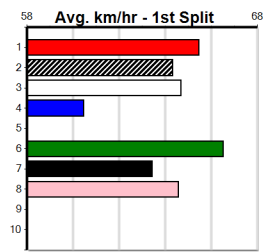

Sale

6

4:47PM

(VIC time)

MAFFRA POLY & PUMPS

Distance: 435m, Race Type: Free For All, Total Prizemoney: \$3,360
1st: \$2,250, 2nd: \$690, 3rd: \$345, 4th: \$75

Watchdog Tips:

Bet: