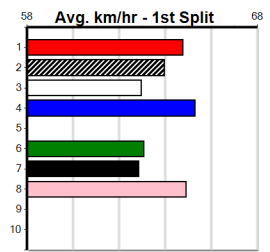

Sale
7
5:07PM
(VIC time)

MONACELLARS (250+RANK)

Distance: 435m, Race Type: Grade 5 No Penalty, Total Prizemoney: $2,925
1st: $1,950, 2nd: $600, 3rd: $300, 4th: $75

Watchdog Tips: ☐ ☐ ☐ ☐ ☐ ☐

Bet:

1

JESSICA PEARSON [5]
BK Bitch Mar-20 Sire: FULLY LOADED Dam: TINDERELLA Trainer: Lindsay Fulford (Maffra)

Owner(s): L Fulford
Winning Distances: < 300m (0) 300 - 399m (9) 400 - 499m (6) 500 - 599m (0) 600 - 699m (0) > 700m (0)
Winning Weights: 25.3(1) 25.4(1) 25.5(1) 26.0(2) 26.1(2) 26.4(2) 26.5(1) 27.2(1) 27.4(1) 27.7(1) 27.8(1) 28.0(1)

Box	1st	2nd	3rd	4th	5th	6th	7th	8th
1	3	1	3	2	2	2	1	
2	2	1	3	2	4	1	1	
3	2	1	1	1	3	1	1	
4	4	3	1	1	2	1	2	
5	2	1	1	4	5	3		
6	2				1	4	1	1
7	2	1	1	2	1	1	1	2
8		3	3	2	2	3	1	

Prize Best Starts Trk/Dts APM: $24869.38, 24.65(5)-24/1/25, 102-15-11-7, 16-3-1-2, 4296

2

LUCA SKYWALKER [5]
BK Dog Dec-22 Sire: SHIMA SHINE Dam: BABY TALK Trainer: Gavin Clifton (Tynong North)

Owner(s): WE'RE ALL MATES (SYN), G Clifton, D Mckenzie
Winning Distances: < 300m (0) 300 - 399m (0) 400 - 499m (3) 500 - 599m (0) 600 - 699m (0) > 700m (0)
Winning Weights: 30.1(1) 30.4(1) 30.8(1)

Box	1st	2nd	3rd	4th	5th	6th	7th	8th
1	1	1				1		
2			1					1
3	1			1				
4		1			2			
5				1			1	
6	1		2					
7								
8		2	1					

Prize Best Starts Trk/Dts APM: $9225.00, 24.78(2)-13/10/24, 18-3-4-4, 8-2-1-2, 6870

3

TERRORISING TOM [5]
BK Dog Dec-21 Sire: TOMMY SHELBY Dam: CHLOE LOUISE Trainer: Cindy Fulford (Maffra)

Owner(s): C Fulford
Winning Distances: < 300m (0) 300 - 399m (0) 400 - 499m (3) 500 - 599m (0) 600 - 699m (0) > 700m (0)
Winning Weights: 29.3(1) 29.7(1) 30.0(1)

Box	1st	2nd	3rd	4th	5th	6th	7th	8th
1		1				1		
2		2	1		1			1
3		1	1	1				
4		1	1					3
5		2		1		1	1	
6				1	1	1		
7	1	1	1	1	1	1		
8	2	2	2					

Prize Best Starts Trk/Dts APM: $8980.00, 24.62(8)-18/12/24, 34-3-8-7, 19-3-3-6, 4785

4

HIGH FINANCE [5]
BK Bitch Jan-22 Sire: BEWILDERING Dam: HOW HIGH JAZZ Trainer: Corey Fulford (Maffra)

Owner(s): C Fulford
Winning Distances: < 300m (0) 300 - 399m (0) 400 - 499m (5) 500 - 599m (0) 600 - 699m (0) > 700m (0)
Winning Weights: 25.0(1) 25.2(1) 25.3(1) 25.5(1) 25.6(1)

Box	1st	2nd	3rd	4th	5th	6th	7th	8th
1	2	1						1
2	2			1				
3		2	1			1	2	1
4		2	1	1				
5		1	1	1	1	1		1
6	1		1	2		1		
7		1					1	1
8				1		1	1	1

Prize Best Starts Trk/Dts APM: $10695.00, 24.69(3)-9/2/25, 35-5-7-2, 13-1-3-0, 4954

5

*** VACANT BOX ***

Sire: Dam: Trainer:

Owner(s):
Winning Distances: < 300m (0) 300 - 399m (0) 400 - 499m (0) 500 - 599m (0) 600 - 699m (0) > 700m (0)
Winning Weights:

Box History