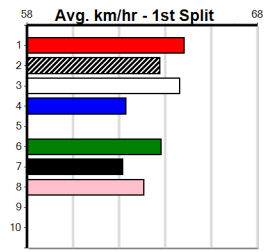

Sale
11
6:27PM
(VIC time)

TRFM (250+RANK)

Distance: 435m, Race Type: Grade 5 No Penalty, Total Prizemoney: $2,925
1st: $1,950, 2nd: $600, 3rd: $300, 4th: $75

Watchdog Tips:

Bet:

Form Box Wgt Dist Track Date Time BON Margin 1st/2nd (Time) PIR Checked Comment WR Split 1 S/P Grade

PROMISES TO BE [5]

F Dog Oct-21 Sire: FLYING RICCIARDO Dam: ONE MORE LIGHT
Owner(s): W Fasoli Trainer: Wendy Fasoli (Heyfield)
Winning Distances: < 300m (0) 300 - 399m (0) 400 - 499m (4) 500 - 599m (0) 600 - 699m (0) > 700m (0)
Winning Weights: 36.0(1) 36.1(1) 36.3(1) 36.4(1)

Bx	1st	2nd	3rd	4th	5th	6th	7th	8th
1			1		1			
2	2	2	1			1		1
3		2	1	1				1
4		2	2	1		1	1	
5	1	1	1	1	1			1
6		2	1		1	1		
7		3	2					2
8	1							

Last 3 wins NOT included above

1st (8)	36.0	400	WGL	R3	10-Oct-23	22.65	22.53	6.00L PARUMBA DANNY (23.07)	Q/11			8.35	$3.10	M
1st (2)	36.1	400	WGL	R9	09-Aug-24	22.75	22.22	1.75L MAC AND CHEESE (22.87)	M/22		SW	8.45	$7.00	7

SHE'S VERSACE [5]

BE Bitch May-22 Sire: ZIPPING GARTH Dam: DREAMY EYES
Owner(s): Eye Candy (SYN), C Wilk, K Gorman Trainer: Judy Brereton (Tanjil South)
Winning Distances: < 300m (0) 300 - 399m (2) 400 - 499m (1) 500 - 599m (1) 600 - 699m (0) > 700m (0)
Winning Weights: 27.1(2) 27.8(1) 27.9(1)

Bx	1st	2nd	3rd	4th	5th	6th	7th	8th
1	1	2		3				2
2	1	3	1		1	2		
3			1	1	2			1
4				3	4	2	2	
5	1			3	1			
6	1	1				3		1
7		2	1	2	2			1
8		2	1			1		1

Last 3 wins NOT included above

1st (6)	27.1	350	HVL	R4	16-Feb-24	19.90	19.44	2.00L LARRY INTENTION (20.02)	M/4		SW	6.78	$0.00	T3-7
1st (5)	27.9	450	TRA	R7	15-Apr-24	25.64	25.64	5.00L BOMB QUEEN (25.99)	M/411			6.79	$6.20	X67
1st (2)	27.8	512	MTG	R7	27-Jun-24	30.18	30.08	3.00L REV QUERIDA (30.40)	0			4.57	$3.00	RW

BEST OF COLOUR [5]

BE Dog Nov-21 Sire: WHISKEY RIOT Dam: COOLER COLOUR
Owner(s): JUST COLOUR (SYN), C Haigh, J Reynolds Trainer: Jane Reynolds (Cranbourne Sout)
Winning Distances: < 300m (0) 300 - 399m (0) 400 - 499m (4) 500 - 599m (1) 600 - 699m (0) > 700m (0)
Winning Weights: 32.2(1) 32.5(1) 32.6(1) 32.9(1) 33.1(1)

Bx	1st	2nd	3rd	4th	5th	6th	7th	8th
1			4	1	2			2
2		3	1	3	1	1	2	
3		2	1	2	1	2	1	
4	1				3	1		1
5	1	1		1	2	1		
6			2		2			1
7	1	4	2					1
8	2	2	2	1				

Last 3 wins NOT included above

1st (8)	32.5	515	SAP	R9	13-May-24	29.81	29.81	5.00L LOVELY LAINEY (30.16)	M/1111			5.13	$3.30	X67H
1st (7)	32.2	435	SLE	R9	07-Jul-24	24.81	24.39	3.25L MYALL MEG (25.02)	M/411			5.42	$10.20	X67
1st (5)	32.9	400	WGL	R12	09-Aug-24	22.90	22.22	0.25L CRYPTO ROYALTY (22.92)	M/22			8.49	$8.10	5NP

DUSTY OLD ROAD [5]

F Dog Apr-21 Sire: HOOKED ON SCOTCH Dam: TINDERELLA
Owner(s): C Fulford Trainer: Lindsay Fulford (Maffra)
Winning Distances: < 300m (0) 300 - 399m (2) 400 - 499m (9) 500 - 599m (3) 600 - 699m (0) > 700m (0)
Winning Weights: 32.7(1) 33.0(1) 33.1(1) 33.2(1) 33.5(2) 33.7(2) 34.1(1) 34.2(2) 34.3(1) 34.6(1) 35.5(1)

Bx	1st	2nd	3rd	4th	5th	6th	7th	8th
1	2	2	3	4	4	1		1
2	4	1	3	3	1			1
3	3	2	4			5		2
4	2	1	2	2	2	1	3	1
5	1	1	1	7	1	1	1	2
6	1		1		5	3		2
7	1		1	1	4	3	1	1
8		1	3	3	4			1

Last 3 wins NOT included above

1st (5)	34.2	435	SLE	R12	11-Sep-24	24.73	24.22	2.00L INTER CYBORG (24.86)	M/332			5.33	$3.20	5
1st (4)	33.7	460	WGL	R8	03-Oct-24	26.16	26.16	0.75L INTERNAL AFFAIRS (26.21)			SW		$7.20	T3-5
1st (6)	34.3	435	SLE	R10	18-Dec-24	24.78	24.38	1.00L WISDOM BALE (24.84)	M/533			5.39	$9.00	T3-5