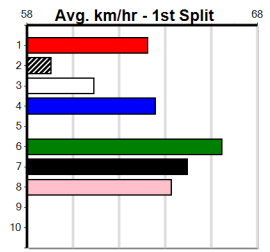

Sale
9
5:47PM
(VIC time)

TOONGABBIE LODGE (2-3 WINS)

Distance: 435m, Race Type: Restricted Win, Total Prizemoney: $2,925
1st: $1,950, 2nd: $600, 3rd: $300, 4th: $75

Watchdog Tips: ☐ ☐ ☐ ☐ ☐ Bet: ☐

1

DERMOTT ROSE [6]
BE Dog Dec-22 Sire: MAGICAL BALE Dam: SHANTELLE ROSE
Owner(s): S Chignell Trainer: Jeffrey Chignell (Rosedale)
Winning Distances: < 300m (0) 300 - 399m (0) 400 - 499m (2) 500 - 599m (0) 600 - 699m (0) > 700m (0)
Winning Weights: 34.1(1) 34.6(1)

Box	1st	2nd	3rd	4th	5th	6th	7th	8th
1	1	2						
2				2	1			
3								
4						1		
5		2	1				1	
6		1	1					1
7	1	1				1	1	1
8		2	3	1				

Prize Best Starts Trk/Dts APM: $8330.00, 24.50(1)-27/11/24, 26-2-8-3, 17-2-5-2, 6031

6th (1) 34.2 350 HVL R4 12-Jan-25 19.69 19.48 3.25L MISS CHARMED (19.48) M/4 6.58 $15.10 X67
8th (7) 34.0 435 SLE R9 19-Jan-25 25.10 24.33 5.50L SOMERTON JUNE (24.75) S/767 5.48 $4.80 X67
2nd (5) 34.1 435 SLE R3 24-Jan-25 24.99 24.22 3.25L GOOSEBUMPS RICO (24.76) S/332 5.35 $3.30 X67
2nd (8) 34.3 400 WGL R3 28-Jan-25 23.02 22.45 8.50L DO SOMETHING (22.45) S/22 8.51 $11.00 X67
2nd (8) 34.1 435 SLE R2 02-Feb-25 24.73 23.85 4.50L LAMBRICK ROAD (24.42) M/543 5.44 $11.30 X67
2nd (1) 33.9 400 WGL R3 11-Feb-25 22.94 22.40 3.75L SMOKIN' BILLY (22.70) M/22 8.51 $7.70 X67H
3rd (8) 33.9 400 WGL R9 18-Feb-25 22.85 22.29 4.25L BULL DURHAM (22.55) M/43 8.49 $22.70 X67F
4th (2) 34.2 435 SLE R2 23-Feb-25 24.96 24.16 1.5L LUCA SKYWALKER (24.87) S/744 5.49 $12.10 X67

Last 3 wins NOT included above

1st (1) 34.1 435 SLE R4 27-Nov-24 24.50 24.44 1.25L BLUE KHAKI (24.57) M/111 5.32 $3.10 M
1st (7) 34.6 435 SLE R3 01-Jan-25 24.94 24.63 0.25L OLIVIA LEE ROSE (24.95) M/211 5.33 $2.20 T3-7

2

IGNATIUS ROSE [6]
BD Dog Dec-22 Sire: WHISKEY RIOT Dam: SUZIE ROSE
Owner(s): S Chignell Trainer: Sharon-lee Chignell (Rosedale)
Winning Distances: < 300m (0) 300 - 399m (0) 400 - 499m (2) 500 - 599m (0) 600 - 699m (0) > 700m (0)
Winning Weights: 35.8(1) 36.1(1)

Box	1st	2nd	3rd	4th	5th	6th	7th	8th
1				1	1		1	
2	1			2			1	
3						1		
4	1	1						1
5		1						
6		1	1	1				
7		1				1		
8				1				

Prize Best Starts Trk/Dts APM: $4675.00, 24.93(4)-19/2/25, 18-2-3-2, 15-2-3-2, 4412

4th (8) 35.6 435 SLE R2 08-Jan-25 25.99 24.66 9.00L TOUCH MY HAND (25.38) M/545 5.56 $4.70 M
6th (3) 35.6 435 SLE R1 15-Jan-25 26.02 24.57 21.00 CHANCE O'LEARY (24.57) M/777 5.69 $19.50 T3-M
4th (2) 35.8 435 SLE R2 24-Jan-25 25.44 24.22 7.00L JUMBUK BUBBLES (24.97) S/865 5.64 $24.50 M
2nd (6) 35.7 435 SLE R1 05-Feb-25 25.18 24.64 1.00L PAW URSULA (25.11) M/777 5.65 $23.10 T3-M
2nd (7) 35.8 435 SLE R2 09-Feb-25 24.96 24.34 8.00L ZINGING HOT (24.40) S/654 5.52 $19.70 M
1st (2) 35.8 435 SLE R1 16-Feb-25 25.26 24.64 0.50L REDHOT MONEY (25.29) M/753 5.46 $17.10 M
1st (4) 36.1 435 SLE R9 19-Feb-25 24.93 24.59 1.25L KOKODA TRAIL (25.01) S/633 5.51 $3.10 X67
3rd (6) 36.0 435 SLE R2 23-Feb-25 24.96 24.16 1.5L LUCA SKYWALKER (24.87) S/865 5.63 $39.00 X67

Last 3 wins NOT included above