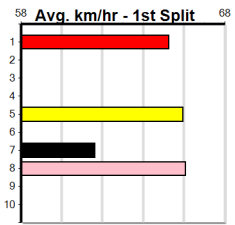

Warragul

SPORTSBET NOBODY DOES IT EASIER

Distance: 400m, Race Type: Maiden, Total Prizemoney: $2,535
1st: $1,680, 2nd: $520, 3rd: $260, 4th: $75

1
6:57PM
(VIC time)

Watchdog Tips: **0** **0** **0** **0** **Bet:**

Form	Box	Weight	Dist	Track	Date	Time	BON	Margin	1st/2nd (Time)	PIR	Checked	Comment	W/R	Split 1	S/P	Grade	
1																	
HELD FOR RANSOM [M]																	
BK	D				Apr-23												
Trainer: Debra Brandon (Cranbourne East) DYNA QUOTA																	
3rd	(7)	32.0	400	WGL	R1	21-Jan-25	23.06	22.41	1.75	LCANYA	ONSLAUGHT	(22.95)	M/33		8.53	$5.40	MH
Owner(s): TWO BRANDO'S (SYN), S Brandon, D Brandon, D Atkin																	
<table border="1"> <thead> <tr><th colspan="8">Winning Boxes</th></tr> <tr><th>1</th><th>2</th><th>3</th><th>4</th><th>5</th><th>6</th><th>7</th><th>8</th></tr> </thead> <tbody> <tr><td>Prize</td><td></td><td></td><td></td><td></td><td></td><td></td><td></td></tr> <tr><td>Best</td><td></td><td></td><td></td><td></td><td></td><td></td><td></td></tr> <tr><td>Starts</td><td></td><td></td><td></td><td></td><td></td><td></td><td></td></tr> <tr><td>Trk/Dst</td><td></td><td></td><td></td><td></td><td></td><td></td><td></td></tr> <tr><td>APM</td><td></td><td></td><td></td><td></td><td></td><td></td><td></td></tr> </tbody> </table>																	
2																	
COVER DRIVE [M]																	
BK	D				Dec-21												
Trainer: Gavin Clifton (Tynong North) HONEY BOURBON																	
ST	(-)	32.3	300	HVL	08-Dec-24	17.42			2.00	L	Trial	Cleared		M/12		$.	ST
Owner(s): WE'RE ALL MATES (SYN), G Clifton, D Mckenzie																	
<table border="1"> <thead> <tr><th colspan="8">Winning Boxes</th></tr> <tr><th>1</th><th>2</th><th>3</th><th>4</th><th>5</th><th>6</th><th>7</th><th>8</th></tr> </thead> <tbody> <tr><td>Prize</td><td></td><td></td><td></td><td></td><td></td><td></td><td></td></tr> <tr><td>Best</td><td></td><td></td><td></td><td></td><td></td><td></td><td></td></tr> <tr><td>Starts</td><td></td><td></td><td></td><td></td><td></td><td></td><td></td></tr> <tr><td>Trk/Dst</td><td></td><td></td><td></td><td></td><td></td><td></td><td></td></tr> <tr><td>APM</td><td></td><td></td><td></td><td></td><td></td><td></td><td></td></tr> </tbody> </table>																	
3																	
*** VACANT BOX ***																	
Trainer:																	
Owner(s):																	
4																	
BORROLOOLA BOY [M]																	
WBK	D				Jun-23												
Trainer: Gary Thorneycroft (Don Valley) JUST ONE MOMENT																	
Owner(s): G Thorneycroft																	
<table border="1"> <thead> <tr><th colspan="8">Winning Boxes</th></tr> <tr><th>1</th><th>2</th><th>3</th><th>4</th><th>5</th><th>6</th><th>7</th><th>8</th></tr> </thead> <tbody> <tr><td>Prize</td><td></td><td></td><td></td><td></td><td></td><td></td><td></td></tr> <tr><td>Best</td><td></td><td></td><td></td><td></td><td></td><td></td><td></td></tr> <tr><td>Starts</td><td></td><td></td><td></td><td></td><td></td><td></td><td></td></tr> <tr><td>Trk/Dst</td><td></td><td></td><td></td><td></td><td></td><td></td><td></td></tr> <tr><td>APM</td><td></td><td></td><td></td><td></td><td></td><td></td><td></td></tr> </tbody> </table>																	
5																	
STRIKE IT MIKE [M]																	
BK	D				Apr-23												
Trainer: Shona Crawford (Pearcedale) ANTS IN PANTS																	
3rd	(6)	34.2	400	WGL	R2	04-Feb-25	23.11	22.36	6.00	LARKA	AIR	(22.72)	M/33		8.48	$9.80	M
Owner(s): S Crawford																	
<table border="1"> <thead> <tr><th colspan="8">Winning Boxes</th></tr> <tr><th>1</th><th>2</th><th>3</th><th>4</th><th>5</th><th>6</th><th>7</th><th>8</th></tr> </thead> <tbody> <tr><td>Prize</td><td></td><td></td><td></td><td></td><td></td><td></td><td></td></tr> <tr><td>Best</td><td></td><td></td><td></td><td></td><td></td><td></td><td></td></tr> <tr><td>Starts</td><td></td><td></td><td></td><td></td><td></td><td></td><td></td></tr> <tr><td>Trk/Dst</td><td></td><td></td><td></td><td></td><td></td><td></td><td></td></tr> <tr><td>APM</td><td></td><td></td><td></td><td></td><td></td><td></td><td></td></tr> </tbody> </table>																	
6																	
*** VACANT BOX ***																	
Trainer:																	
Owner(s):																	
7																	
HEY LEXI [M]																	
BEF	B				Jun-22												
Trainer: Cindy Fulford (Maffra) MERRY LASS