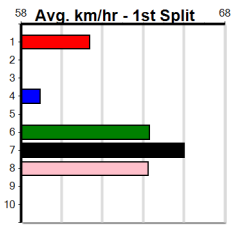

Warragul

PHOTO MAN AT STUD

Distance: 400m, Race Type: Maiden, Total Prizemoney: $2,535
1st: $1,680, 2nd: $520, 3rd: $260, 4th: $75

2

7:15PM

(VIC time)

Watchdog Tips:

0 0 0 0

Bet:

Form	Box	Weight	Dist	Track	Date	Time	BON	Margin	1st/2nd (Time)	PIR	Checked	Comment	W/R	Split 1	S/P	Grade

1	WARRIOR BOBBY [M]	BK	D	Jul-23	TOMMY SHELBY	ESFAHAN											
Trainer: Lindsay Fulford (Maffra)																	
7th (3) 31.9 400 WGL R3 21-Jan-25 23.67 22.41 18.00LFADE TO BLACK (22.41) S/88 8.83 $53.20 MH																	
Owner(s): L Fulford																	
Winning Boxes																	
<table border="1"> <thead> <tr> <th>1</th><th>2</th><th>3</th><th>4</th><th>5</th><th>6</th><th>7</th><th>8</th> </tr> </thead> <tbody> <tr> <td colspan="7"></td><td></td> </tr> <tr> <td colspan="7">Prize Best</td><td>$0.00</td> </tr> <tr> <td colspan="7">Starts</td><td>23.67</td> </tr> <tr> <td colspan="7">Trk/Dst</td><td>1-0-0-0</td> </tr> <tr> <td colspan="7">APM</td><td>1-0-0-0</td> </tr> <tr> <td colspan="7"></td><td>$0</td> </tr> </tbody> </table>																	

2	TRENDY TRUDY [M]	BD	B	Jan-23	FERAL FRANKY	LOUD LANA											
Trainer: Gavin Kearns (Churchill)																	
4th (7) 25.4 435 SLE R1 19-Jan-25 25.72 24.33 15.00LELLA'S DREAM (24.70) S/644 5.59 $15.40 MH																	
Owner(s): G Kearns																	
Winning Boxes																	
<table border="1"> <thead> <tr> <th>1</th><th>2</th><th>3</th><th>4</th><th>5</th><th>6</th><th>7</th><th>8</th> </tr> </thead> <tbody> <tr> <td colspan="7"></td><td></td> </tr> <tr> <td colspan="7">Prize Best</td><td>$75.00</td> </tr> <tr> <td colspan="7">Starts</td><td>FSH</td> </tr> <tr> <td colspan="7">Trk/Dst</td><td>1-0-0-0</td> </tr> <tr> <td colspan="7">APM</td><td>0-0-0-0</td> </tr> <tr> <td colspan="7"></td><td>$75</td> </tr> </tbody> </table>																	

3	IN ONE MOMENT [M]	BD	B	Jun-23	KOBLENZ	JUST ONE MOMENT											
Trainer: Gary Thorneycroft (Don Valley)																	
Owner(s): R Thorneycroft																	
Winning Boxes																	
<table border="1"> <thead> <tr> <th>1</th><th>2</th><th>3</th><th>4</th><th>5</th><th>6</th><th>7</th><th>8</th> </tr> </thead> <tbody> <tr> <td colspan="7"></td><td></td> </tr> <tr> <td colspan="7">Prize Best</td><td>$0</td> </tr> <tr> <td colspan="7">Starts</td><td>FSH</td> </tr> <tr> <td colspan="7">Trk/Dst</td><td>0-0-0-0</td> </tr> <tr> <td colspan="7">APM</td><td>0-0-0-0</td> </tr> <tr> <td colspan="7"></td><td>$0</td> </tr> </tbody> </table>																	

4	TAKE A LYNX [M]	BD	D	Aug-22	ORSON ALLEN	DAVA SUPREME											
Trainer: Shane Jack (Dalmore)																	
6th (1) 31.2 400 WGL R1 31-Jan-25 23.91 22.29 12.00LMRS. FRANKY (23.07) S/76 9.04 $8.40 M																	
Owner(s): DIRTY RATS TWO (SYN), S Jack, S Burke																	
Winning Boxes																	
<table border="1"> <thead> <tr> <th>1</th><th>2</th><th>3</th><th>4</th><th>5</th><th>6</th><th>7</th><th>8</th> </tr> </thead> <tbody> <tr> <td colspan="7"></td><td></td> </tr> <tr> <td colspan="7">Prize Best</td><td>$0.00</td> </tr> <tr> <td colspan="7">Starts</td><td>23.91</td> </tr> <tr> <td colspan="7">Trk/Dst</td><td>1-0-0-0</td> </tr> <tr> <td colspan="7">APM</td><td>1-0-0-0</td> </tr> <tr> <td colspan="7"></td><td>$0</td> </tr> </tbody> </table>																	

5	*** VACANT BOX ***															
Trainer:																
Owner(s):																

6	WHY NOT ZACH [M]	BE	D	Feb-23	MY REDEEMER	WHY NOT LUV											
Trainer: Gregory Carter (Devon Meadows)																	
4th (8) 31.0 400 WGL R2 04-Feb-25 23.42 22.36 11.00LARKA AIR (22.72) S/44 8.60 $22.80 M																	
Owner(s): G Carter																	
Winning Boxes																	
<table border="1"> <thead> <tr> <th>1</th><th>2</th><th>3</th><th>4</th><th>5</th><th>6</th><th>7</th><th>8</th> </tr> </thead> <tbody> <tr> <td colspan="7"></td><td></td> </tr> <tr> <td colspan="7">Prize Best</td><td>$75.00</td> </tr> <tr> <td colspan="7">Starts</td><td>23.42</td> </tr> <tr> <td colspan="7">Trk/Dst</td><td>1-0-0-0</td> </tr> <tr> <td colspan="7">APM</td><td>1-0-0-0</td> </tr> <tr> <td colspan="7"></td><td>$75</td> </tr> </tbody> </table>																	

7	JUMPING OREO [M]	WBK	B	Nov-22	AUSSIE INFRARED	POISE											
Trainer: Glynn Wood (Warragul)																	
2nd (3) 27.1 435 SLE R2 29-Dec-24 24.93 24.09 5.50LASTON ELIJAH (24.55) Q/222 5.17 $10.10 M																	
Owner(s): Two Ganders and a Goose (SYN), M Mayle, G Wood, M Johnson																	
Winning Boxes																	
<table border="1"> <thead> <tr> <th>1</th><th>2</th><th>3</th><th>4</th><th>5</th><th>6</th><th>7</th><th>8</th> </tr> </thead> <tbody> <tr> <td colspan="7"></td><td></td> </tr> <tr> <td colspan="7">Prize Best</td><td>$520.00</td> </tr> <tr> <td colspan="7">Starts</td><td>FSH</td> </tr> <tr> <td colspan="7">Trk/Dst</td><td>1-0-1-0</td> </tr> <tr> <td colspan="7">APM</td><td>0-0-0-0</td> </tr> <tr> <td colspan="7"></td><td>$416</td> </tr> </tbody> </table>																	

8	BABY YOSHI [M]	BD	B	May-22	BERNARDO	MT. VIEW AUDREY											
Trainer: Corey Fulford (Maffra)																	
6th (6) 30.0 400 WGL R3 21-Jan-25 23.40 22.41 15.00LFADE TO BLACK (22.41) M/35 8.60 $110.00 MH																	
Owner(s): C Fulford																	
Winning Boxes																	
<table border="1"> <thead> <tr> <th>1</th><th>2</th><th>3</th><th>4</th><th>5</th><th>6</th><th>7</th><th>8</th> </tr> </thead> <tbody> <tr> <td colspan="7"></td><td></td> </tr> <tr> <td colspan="7">Prize Best</td><td>$0.00</td> </tr> <tr> <td colspan="7">Starts</td><td>23.40</td> </tr> <tr> <td colspan="7">Trk/Dst</td><td>1-0-0-0</td> </tr> <tr> <td colspan="7">APM</td><td>1-0-0-0</td> </tr> <tr> <td colspan="7"></td><td>$0</td> </tr> </tbody> </table>																	

9	*** NO RESERVE ***															
Trainer:																
Owner(s):																

10	*** NO RESERVE ***															
Trainer:																
Owner(s):