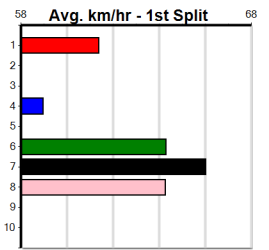

PHOTO MAN AT STUD

Distance: 400m, Race Type: Maiden, Total Prizemoney: $2,535
1st: $1,680, 2nd: $520, 3rd: $260, 4th: $75

Watchdog Tips:

Bet:

Form Box	Wgt	Dist	Track	Date	Time	BON	Margin	1st/2nd (Time)	PIR	Checked	Comment	WR	Split 1	S/P	Grade

1

WARRIOR BOBBY [M]
BK Dog Jul-23 Sire: TOMMY SHELBY Dam: ESFAHAN Trainer: Lindsay Fulford (Maffra)
Owner(s): L Fulford
Winning Distances: < 300m (0) 300 - 399m (0) 400 - 499m (0) 500 - 599m (0) 600 - 699m (0) > 700m (0)
Winning Weights:
7th (3) 31.9 400 WGL R3 21-Jan-25 23.67 22.41 18.00 FADE TO BLACK (22.41) S/88 8.83 $53.20 MH

Box History

Bx	1st	2nd	3rd	4th	5th	6th	7th	8th
1								
2								
3							1	
4								
5								
6								
7								
8								

Prize Best $0.00
Starts 23.67(3)-21/1/25
Trk/Dts 1-0-0-0
APM 1-0-0-0 0

Last 3 wins NOT included above

2

TRENDY TRUDY [M]
BD Bitch Jan-23 Sire: FERAL FRANKY Dam: LOUD LANA Trainer: Gavin Kearns (Churchill)
Owner(s): G Kearns
Winning Distances: < 300m (0) 300 - 399m (0) 400 - 499m (0) 500 - 599m (0) 600 - 699m (0) > 700m (0)
Winning Weights:
4th (7) 25.4 435 SLE R1 19-Jan-25 25.72 24.33 15.00 ELLA'S DREAM (24.70) S/644 5.59 $15.40 MH

Box History

Bx	1st	2nd	3rd	4th	5th	6th	7th	8th
1								
2								
3								
4								
5								
6								
7				1				
8								

Prize Best $75.00
Starts FSH
Trk/Dts 1-0-0-0
APM 0-0-0-0 75

Last 3 wins NOT included above

3

IN ONE MOMENT [M]
BD Bitch Jun-23 Sire: KOBLENZ Dam: JUST ONE MOMENT Trainer: Gary Thorneycroft (Don Valley)
Owner(s): R Thorneycroft
Winning Distances: < 300m (0) 300 - 399m (0) 400 - 499m (0) 500 - 599m (0) 600 - 699m (0) > 700m (0)
Winning Weights:

Box History

Bx	1st	2nd	3rd	4th	5th	6th	7th	8th
1								
2								
3								
4								
5								
6								
7								
8								

Prize Best $0
Starts FSH
Trk/Dts 0-0-0-0
APM 0-0-0-0 0

Last 3 wins NOT included above

4

TAKE A LYNX [M]
BD Dog Aug-22 Sire: ORSON ALLEN Dam: DAVA SUPREME Trainer: Shane Jack (Dalmore)
Owner(s): DIRTY RATS TWO (SYN), S Jack, S Burke
Winning Distances: < 300m (0) 300 - 399m (0) 400 - 499m (0) 500 - 599m (0) 600 - 699m (0) > 700m (0)
Winning Weights:
6th (1) 31.2 400 WGL R1 31-Jan-25 23.91 22.29 12.00 MRS. FRANKY (23.07) S/76 9.04 $8.40 M

Box History

Bx	1st	2nd	3rd	4th	5th	6th	7th	8th
1						1		
2								
3								
4								
5								
6								
7								
8								

Prize Best $0.00
Starts 23.91(1)-31/1/25
Trk/Dts 1-0-0-0
APM 1-0-0-0 0

Last 3 wins NOT included above

5

*** VACANT BOX ***
Sire: Dam: Trainer:
Owner(s):
Winning Distances: < 300m (0) 300 - 399m (0) 400 - 499m (0) 500 - 599m (0) 600 - 699m (0) > 700m (0)
Winning Weights: Box History