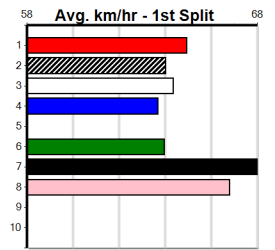

Watchdog Tips:

Bet:

Form	Box	Wgt	Dist	Track	Date	Time	BON	Margin	1st/2nd (Time)	PIR	Checked	Comment	WR	Split 1	S/P	Grade

1 COLLINDA LOU [6] Biks
BK Bitch May-22 Sire: ASTON DEE BEE Dam: AUDACIOUS BELL
Owner(s): S Tyler Trainer: Samuel Tyler (Boisdale)
Winning Distances: < 300m (0) 300 - 399m (0) 400 - 499m (2) 500 - 599m (0) 600 - 699m (0) > 700m (0)
Winning Weights: 27.0(1) 27.5(1)

ST (-)	28	435	SLE	R1	10-Nov-24	24.51		3.75L	Trial Cleared	M/11		1of4				ST
1st (3)	27.5	400	WGL	R1	19-Nov-24	22.41	22.27	3.5L	LEVIATHAN (22.65)	M/11		SW		8.19		$5.70 M
3rd (4)	27.5	435	SLE	R4	24-Nov-24	25.11	24.22	4.00L	DR. BELL (24.85)	M/423				5.34		$3.10 X67
1st (1)	27.0	400	WGL	R4	29-Nov-24	22.77	22.61	2.75L	MIA NEO (22.96)	M/21				8.52		$1.50 X67
2nd (1)	26.8	460	WGL	R5	06-Dec-24	26.30	25.42	3.25L	REEL INFRARED (26.08)	M/543				6.52		$2.10 X67
2nd (2)	27.0	435	SLE	R3	15-Dec-24	24.79	24.27	0.25L	DR. NARNIA (24.78)	M/533		V10		5.34		$1.80 RW
3rd (4)	27.5	460	WGL	R5	14-Jan-25	26.13	25.78	2.75L	MY AMBER (25.95)	M/433		SW		6.72		$3.20 X67

Last 3 wins NOT included above

Bx	1st	2nd	3rd	4th	5th	6th	7th	8th
1	1	1						
2		1						
3	1							
4			2					
5								
6								
7								
8								

Prize Best	$5430.00
Starts	22.41(3)-19/11/24
Trk/Dts	6-2-2-2
APM	2-2-0-0
	3498

2 DO SOMETHING [6]
BK Dog Oct-22 Sire: FERNANDO BALE Dam: ACCUSED
Owner(s): R Thompson Trainer: Shona Crawford (Pearcedale)
Winning Distances: < 300m (0) 300 - 399m (0) 400 - 499m (2) 500 - 599m (0) 600 - 699m (0) > 700m (0)
Winning Weights: 30.6(1) 30.9(1)

8th (7)	29.5	515	SAP	R1	16-Sep-24	30.87	29.52	11.00	PAW UCOLTA (30.12)	M/5788				5.24		$3.30 M
1st (8)	30.6	400	WGL	R3	26-Nov-24	22.75	22.27	0.75L	SHE SAID IT (22.79)	S/22				8.49		$3.50 M
2nd (3)	30.5	435	SLE	R2	01-Dec-24	24.98	24.25	7.00L	RECKLESS (24.50)	S/743				5.60		$10.70 X67
3rd (8)	30.8	515	SAN	R1	05-Dec-24	30.03	28.98	9.50L	EXTREME WHEELS (29.38)	S/5533		SW		5.29		$14.80 X67
7th (2)	30.8	515	SAN	R1	12-Dec-24	30.92	29.22	17.00	DOONGALLA SHANE (29.75)	Q/3557				5.22		$5.80 7
3rd (4)	31.1	460	WGL	R4	17-Dec-24	26.61	25.52	5.50L	LOTS OF BUGS (26.24)	M/754				6.73		$5.40 X67H
3rd (2)	30.8	400	WGL	R9	21-Jan-25	22.83	22.41	3.25L	FAST FREDDY (22.61)	M/33				8.50		$10.90 X67
1st (5)	30.9	400	WGL	R3	28-Jan-25	22.45	22.45	8.50L	DERMOTT ROSE (23.02)	Q/11		SW		8.23		$5.60 X67

Last 3 wins NOT included above

Bx	1st	2nd	3rd	4th	5th	6th	7th	8th
1								
2			1					
3		2						
4		1	1		1			
5	1		1					
6								
7								1
8	1		1					

Prize Best	$7150.00
Starts	22.45(5)-28/1/25
Trk/Dts	12-2-3-4
APM	5-2-1-1
	4969