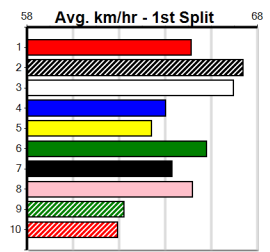

1

2

3

4

5

BARN BAR FUNCTION ROOM

Distance: 460m, Race Type: Grade 5, Total Prizemoney: \$2,925
1st: \$1,950, 2nd: \$600, 3rd: \$300, 4th: \$75

Watchdog Tips: