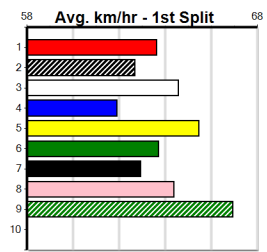

PAUA OF BUDDY AT STUD

Distance: 400m, Race Type: Grade 5, Total Prizemoney: $2,925
1st: $1,950, 2nd: $600, 3rd: $300, 4th: $75

Watchdog Tips: [ ] [ ] [ ] [ ] [ ] Bet: [ ]

Race 1: GALLOPING SUZIE [5]
WBEBD Bitch May-21 Sire: MY REDEEMER Dam: IN ORBIT
Trainer: Ian Dann (Korumburra)
Winning Distances: < 300m (0) 300 - 399m (3) 400 - 499m (3) 500 - 599m (0) 600 - 699m (0) > 700m (0)
Winning Weights: 23.2(1) 23.6(1) 24.0(1) 24.1(1) 24.3(1) 24.4(1)
4th (1) 24.9 435 SLE R12 06-Oct-24 25.02 24.16 3.5L JACK HOOK (24.78) M/165 . . . 5.29 $9.40 5
4th (6) 25.0 400 WGL R11 11-Oct-24 22.82 22.36 7.00L JETSTREAM ICON (22.36) M/54 . . . 8.45 $42.90 X45
3rd (1) 24.9 400 WGL R11 22-Oct-24 22.90 22.73 0.75L DAINTREE ASTER (22.85) M/32 . . . VO . 8.41 $3.50 5
6th (7) 24.9 400 WGL R3 29-Oct-24 23.36 22.29 8.50L MAC AND CHEESE (22.77) M/67 . . . 8.70 $8.10 5NP
7th (4) 24.8 400 WGL R12 08-Nov-24 23.17 22.38 6.00L DARNUM DESIRE (22.76) M/65 . . . 8.72 $10.90 5
2nd (7) 24.7 400 WGL R12 26-Nov-24 22.90 22.27 4.00L ZENI BALE (22.63) M/33 . . . 8.59 $6.70 5
7th (6) 24.2 400 WGL R5 28-Jan-25 23.58 22.45 14.00 ELUSIVE BARB (22.61) M/88 . . . 8.91 $11.10 5
5th (2) 24.5 400 WGL R12 04-Feb-25 22.96 22.36 2.50L CELTIC BOUY (22.79) Q/56 . . . 8.59 $17.20 5
Last 3 wins NOT included above
1st (3) 24.0 460 WGL R8 24-Feb-24 25.80 25.80 0.10L MILLS FOR THREE (25.80) M/222 . . . 6.56 $27.60 5
1st (8) 24.4 460 WGL R8 30-Mar-24 25.97 25.97 2.00L GENIAL JED (26.10) M/111 . . . 6.51 $7.40 5
1st (3) 24.3 400 WGL R11 18-Jun-24 22.90 22.54 0.25L SPICY PIPER (22.92) M/52 . . . 8.61 $10.30 5

Race 2: FREE FALLING [5]
RF Dog Feb-21 Sire: BERNARDO Dam: RADIANT ANGEL
Trainer: Corey Mackie (Tooradin)
Winning Distances: < 300m (0) 300 - 399m (2) 400 - 499m (6) 500 - 599m (0) 600 - 699m (0) > 700m (0)
Winning Weights: 31.9(1) 32.0(1) 32.2(1) 32.4(2) 32.7(1) 32.8(1) 32.9(1)
6th (2) 32.8 400 WGL R11 04-Nov-24 23.12 22.45 6.50L URANA PANDA (22.70) M/86 . . . 8.77 $5.10 5
4th (4) 32.8 400 WGL R12 26-Nov-24 23.08 22.27 6.50L ZENI BALE (22.63) S/64 . . . 8.66 $11.40 5
4th (8) 33.2 400 WGL R12 29-Nov-24 23.18 22.61 7.50L MAJOR FRANKY (22.68) S/76 . . . 8.82 $5.90 5
3rd (4) 33.0 400 WGL R5 03-Dec-24 23.03 22.49 4.75L HARD ON ME (22.71) S/65 . . . 8.74 $7.10 5
2nd (4) 33.1 400 WGL R5 10-Dec-24 22.83 22.39 3.5L RYDER'S MAGIC (22.60) M/65 . . . 8.52 $7.70 5
7th (1) 33.4 400 WGL R11 17-Dec-24 23.36 22.26 14.00 HARA'S BUDDY (22.44) S/77 . . . 8.93 $24.90 5
8th (8) 33.5 400 WGL R12 24-Dec-24 23.32 22.19 6.50L MICK SAYS SO (22.88) S/88 . . . 9.02 $32.30 5
4th (2) 33.6 400 WGL R12 21-Jan-25 23.09 22.41 8.00L CATCH SOME RAYS (22.56) M/74 . . . 8.68 $20.60 5
Last 3 wins NOT included above
1st (5) 32.2 460 WGL R6 20-Jun-24 26.11 26.11 5.50L LINDENOW PATCH (26.49) Q/111 . . . 6.55 $5.20 T3-5
1st (2) 32.0 435 SLE R10 26-Jun-24 24.75 24.20 0.50L RUMOUR NOT FACT (24.77) S/733 . . . SW . 5.52 $10.30 5
1st (4) 32.9 400 WGL R12 29-Oct-24 22.86 22.29 3.75L FIERY DUEL (23.12) M/42 . . . 8.57 $6.60 5NP