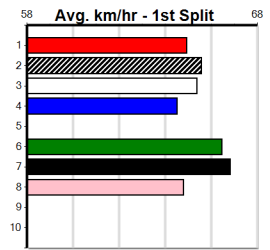

1

2

3

4

5

SENNACHIE AT STUD

Distance: 460m, Race Type: Mixed 3/4, Total Prizemoney: \$3,360
1st: \$2,250, 2nd: \$690, 3rd: \$345, 4th: \$75

Watchdog Tips: