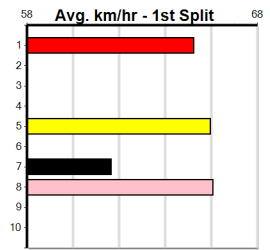

1

6:57PM

(VIC time)

Distance: 400m, Race Type: Maiden, Total Prizemoney: $2,535
1st: $1,680, 2nd: $520, 3rd: $260, 4th: $75

Watchdog Tips: ☐ ☐ ☐ ☐ ☐ Bet:

Form Box	Wgt	Dist	Track	Date	Time	BON	Margin	1st/2nd (Time)	PIR	Checked	Comment	WR	Split 1	S/P	Grade

1

HELD FOR RANSOM [M]
BK Dog Apr-23 Sire: BERNARDO Dam: DYNA QUOTA Trainer: Debra Brandon (Cranbourne East)
Owner(s): TWO BRANDO'S (SYN), S Brandon, D Brandon, D Atkin
Winning Distances: < 300m (0) 300 - 399m (0) 400 - 499m (0) 500 - 599m (0) 600 - 699m (0) > 700m (0)
Winning Weights:
3rd (7) 32.0 400 WGL R1 21-Jan-25 23.06 22.41 1.75L CANYA ONSLAUGHT (22.95) M/33 8.53 $5.40 MH

Bx	1st	2nd	3rd	4th	5th	6th	7th	8th
1								
2								
3								
4								
5								
6								
7			1					
8								

Prize Best $260.00
Starts 23.06(7)-21/1/25
Trk/Dts 1-0-0-1
APM 1-0-0-1 260

Last 3 wins NOT included above

2

COVER DRIVE [M]
BK Dog Dec-21 Sire: WALK HARD Dam: HONEY BOURBON Trainer: Gavin Clifton (Tynong North)
Owner(s): WE'RE ALL MATES (SYN), G Clifton, D Mckenzie
Winning Distances: < 300m (0) 300 - 399m (0) 400 - 499m (0) 500 - 599m (0) 600 - 699m (0) > 700m (0)
Winning Weights:
ST (-) 32.3 300 HVL 08-Dec-24 17.42 2.00L Trial Cleared M/12 2of2 . ST

Bx	1st	2nd	3rd	4th	5th	6th	7th	8th
1								
2								
3								
4								
5								
6								
7								
8								

Prize Best $0
Starts FSH
Trk/Dts 0-0-0-0
APM 0-0-0-0 0

Last 3 wins NOT included above

3

*** VACANT BOX ***
Sire: Dam: Trainer:
Owner(s):
Winning Distances: < 300m (0) 300 - 399m (0) 400 - 499m (0) 500 - 599m (0) 600 - 699m (0) > 700m (0)
Winning Weights:

Box History

4

BORROLOOLA BOY [M]
WBK Dog Jun-23 Sire: KOBLENZ Dam: JUST ONE MOMENT Trainer: Gary Thorneycroft (Don Valley)
Owner(s): G Thorneycroft
Winning Distances: < 300m (0) 300 - 399m (0) 400 - 499m (0) 500 - 599m (0) 600 - 699m (0) > 700m (0)
Winning Weights:

Bx	1st	2nd	3rd	4th	5th	6th	7th	8th
1								
2								
3								
4								
5								
6								
7								
8								

Prize Best $0
Starts FSH
Trk/Dts 0-0-0-0
APM 0-0-0-0 0

Last 3 wins NOT included above

5

STRIKE IT MIKE [M]
BK Dog Apr-23 Sire: ASTON RUPEE Dam: ANTS IN PANTS Trainer: Shona Crawford (Pearcedale)
Owner(s): S Crawford
Winning Distances: < 300m (0) 300 - 399m (0) 400 - 499m (0) 500 - 599m (0) 600 - 699m (0) > 700m (0)
Winning Weights:
3rd (6) 34.2 400 WGL R2 04-Feb-25 23.11 22.36 6.00L ARKA AIR (22.72) M/33 8.48 $9.80 M

Bx	1st	2nd	3rd	4th	5th	6th	7th	8th
1								
2								
3								
4								
5								
6			1					
7								
8								

Prize Best $260.00
Starts 23.11(6)-4/2/25
Trk/Dts 1-0-0-1
APM 1-0-0-1 260

Last 3 wins NOT included above