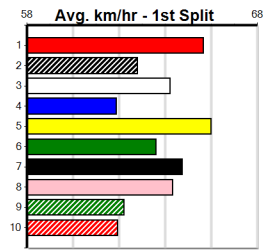

OAKS SUPER BOX

Distance: 460m, Race Type: Grade 5, Total Prizemoney: $2,925
1st: $1,950, 2nd: $600, 3rd: $300, 4th: $75

Watchdog Tips:

Bet:

Table with columns: Form Box, Wgt, Dist, Track, Date, Time, BON, Margin, 1st/2nd (Time), PIR, Checked, Comment, W/R, Split 1, S/P, Grade

NOSEY BLUEY [5]
BE Dog Mar-23 Sire: BERNARDO Dam: DOUBLE SUPREME
Owner(s): W Lynch
Trainer: Justin Bowman (Kilmany)
Winning Distances: < 300m (0) 300 - 399m (0) 400 - 499m (0) 500 - 599m (3) 600 - 699m (0) > 700m (0)
Winning Weights: 33.5(1) 33.6(1) 33.7(1)
Box History table and Prize Best Starts Trk/Dts APM

ABRAXAS BALE [5] Biks
BD Dog Apr-22 Sire: CHRISTO BALE Dam: DYNA ROMY
Owner(s): L Harris
Trainer: Luke Harris (Devon Meadows)
Winning Distances: < 300m (0) 300 - 399m (1) 400 - 499m (2) 500 - 599m (1) 600 - 699m (0) > 700m (0)
Winning Weights: 35.2(1) 36.3(1) 36.4(1) 36.7(1)
Box History table and Prize Best Starts Trk/Dts APM

EAGLES FLY ALONE [5]
BD Dog Sep-21 Sire: TOMMY SHELBY Dam: FOR THE ALLIANCE
Owner(s): A Lie
Trainer: Brett Mackie (Tooradin)
Winning Distances: < 300m (0) 300 - 399m (4) 400 - 499m (5) 500 - 599m (0) 600 - 699m (0) > 700m (0)
Winning Weights: 31.9(2) 32.2(1) 32.4(2) 32.7(2) 32.8(2)
Box History table and Prize Best Starts Trk/Dts APM

CALIMO [5]
BK Dog Jun-21 Sire: ASTON DEE BEE Dam: MADALIA MAGGIE
Owner(s): J Connor
Trainer: John Connor (Rosedale)
Winning Distances: < 300m (0) 300 - 399m (1) 400 - 499m (7) 500 - 599m (5) 600 - 699m (0) > 700m (0)
Winning Weights: 34.9(3) 35.0(1) 35.1(1) 35.2(1) 35.4(1) 35.5(2) 35.6(1) 35.9(1) 36.0(2)
Box History table and Prize Best Starts Trk/Dts APM

BLINKED [5]
RF Bitch Sep-22 Sire: ASTON RUPEE Dam: DISTINCT
Owner(s): Dayas Star (SYN), G Ithier, C Ithier
Trainer: Max Cameron (Cranbourne)
Winning Distances: < 300m (0) 300 - 399m (0) 400 - 499m (2) 500 - 599m (1) 600 - 699m (0) > 700m (0)
Winning Weights: 27.6(1) 27.9(1) 28.0(1)
Box History table and Prize Best Starts Trk/Dts APM

1

2

3

4

5