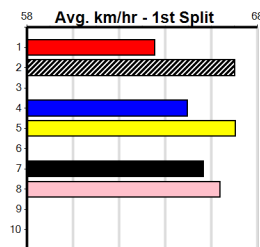

M C GRAFIX & SIGNS

Distance: 400m, Race Type: Mixed 3/4, Total Prizemoney: $3,360
1st: $2,250, 2nd: $690, 3rd: $345, 4th: $75

Watchdog Tips: [ ] [ ] [ ] [ ] Bet: [ ]

Form Box Wgt Dist Track Date Time BON Margin 1st/2nd (Time) PIR Checked Comment WR Split 1 S/P Grade

DAINTREE DAMAGE [3]
BK Dog Oct-21 Sire: BERNARDO Dam: CHUNK OF LOVE
Owner(s): R Winter
Trainer: Ronald Winter (Denison)
Winning Distances: < 300m (0) 300 - 399m (7) 400 - 499m (13) 500 - 599m (0) 600 - 699m (0) > 700m (0)
Winning Weights: 31.2(1) 31.7(1) 32.1(1) 33.2(2) 33.3(1) 33.4(1) 33.7(4) 33.8(2) 33.9(1) 34.1(1) 34.2(1) 34.3(1) 34.5(2)
Box History table with columns Bx, 1st, 2nd, 3rd, 4th, 5th, 6th, 7th, 8th.

MYALL RAY [3]
BK Dog Jan-22 Sire: BEAST UNLEASHED Dam: SPOT ON CINTA
Owner(s): Yacaaba (SYN), J Risk, R Gilmore, S Risk
Trainer: Raymond Gilmore (Kilmany)
Winning Distances: < 300m (0) 300 - 399m (8) 400 - 499m (6) 500 - 599m (0) 600 - 699m (0) > 700m (0)
Winning Weights: 30.1(1) 30.3(1) 30.4(1) 30.5(2) 30.6(2) 30.7(2) 30.8(2) 31.0(3)
Box History table with columns Bx, 1st, 2nd, 3rd, 4th, 5th, 6th, 7th, 8th.

*** VACANT BOX ***
Sire: Dam:
Owner(s):
Trainer:
Winning Distances: < 300m (0) 300 - 399m (0) 400 - 499m (0) 500 - 599m (0) 600 - 699m (0) > 700m (0)
Winning Weights:

CATCH SOME RAYS [4]
BK Dog May-22 Sire: AUSSIE INFRARED Dam: QUICK PAWS
Owner(s): DODGE N BOOKS (SYN), J Booker, K Morrison
Trainer: Justin Booker (Kilmany)
Winning Distances: < 300m (0) 300 - 399m (5) 400 - 499m (2) 500 - 599m (0) 600 - 699m (0) > 700m (0)
Winning Weights: 33.0(1) 33.1(1) 33.5(1) 33.6(2) 33.8(1) 34.2(1)
Box History table with columns Bx, 1st, 2nd, 3rd, 4th, 5th, 6th, 7th, 8th.

HARD ON ME [4]
BE Bitch Jun-20 Sire: AUSSIE INFRARED Dam: MISS ELOISE
Owner(s): DAD AND I (SYN), G Howell, G Beattie
Trainer: Geoffrey Howell (Pearcedale)
Winning Distances: < 300m (0) 300 - 399m (8) 400 - 499m (10) 500 - 599m (0) 600 - 699m (0) > 700m (0)
Winning Weights: 25.1(1) 25.3(3) 25.5(1) 25.6(1) 26.2(1) 26.4(3) 26.5(1) 26.6(1) 26.7(2) 26.8(3) 26.9(1)
Box History table with columns Bx, 1st, 2nd, 3rd, 4th, 5th, 6th, 7th, 8th.

1

2

3

4

5