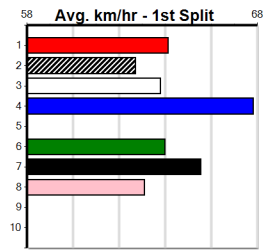

RSN GREY AREAS - WEDNESDAY & FRIDAY

Distance: 400m, Race Type: Grade 7, Total Prizemoney: $2,925
1st: $1,950, 2nd: $600, 3rd: $300, 4th: $75

Watchdog Tips:

Bet:

Form Box	Wgt	Dist	Track	Date	Time	BON	Margin	1st/2nd (Time)	PIR	Checked	Comment	WR	Split 1	S/P	Grade

1

WHATEVER GEORGE [7]

BE Dog Feb-23 Sire: ASTON RUPEE Dam: WHATEVER I WANT Trainer: Adam Hellenen (Blind Bight)

Owner(s): A Hellenen
Winning Distances: < 300m (0) 300 - 399m (0) 400 - 499m (1) 500 - 599m (0) 600 - 699m (0) > 700m (0)
Winning Weights: 31.9(1)

1st (6)	31.9	400	WGL	R1	04-Nov-24	22.97	22.45	1.5L CRYSTALIZE (23.06)	M/21	.	.	.	8.40	$8.60	M
2nd (7)	32.6	425	BEN	R4	20-Dec-24	24.13	23.75	4.25L FEROCIOUS CANARY (23.84)	M/112	.	.	.	6.58	$8.70	X67
7th (3)	32.4	515	SAN	R2	02-Jan-25	31.11	29.35	22.00 URANA XAVIER (29.63)	M/5457	.	.	.	5.32	$20.60	X67
3rd (1)	32.6	515	SAP	R10	06-Jan-25	30.14	29.37	6.50L NOSEY BLUEY (29.71)	M/4222	.	.	.	5.24	$2.30	X67H
8th (6)	32.5	525	MEA	R2	11-Jan-25	31.63	29.78	20.00 SHIMA STAN (30.25)	M/8888	.	.	.	5.44	$54.30	7
5th (7)	32.2	515	SAN	R2	16-Jan-25	30.26	29.00	9.00L TEXAS PRESIDENT (29.66)	M/5555	.	.	.	5.31	$23.10	X67F
6th (2)	32.0	515	SAN	R2	23-Jan-25	31.34	28.84	24.00 LIBERTY KELTON (29.66)	M/3226	.	.	VO	5.22	$8.10	7
2nd (8)	31.7	425	BEN	R2	31-Jan-25	24.37	23.54	1.00L FINANCIAL NEWS (24.31)	M/322	.	.	.	6.58	$20.90	X67

Last 3 wins NOT included above

Bx	1st	2nd	3rd	4th	5th	6th	7th	8th
1			1					
2						1		
3							1	
4								
5								
6	1							1
7		1			1			
8		1						

Prize Best	$3225.00
Starts	22.97(6)-4/11/24
Trk/Dts	8-1-2-1
APM	1-1-0-0
	2433

2

CUBAN LAD [7]

BE Dog Jun-22 Sire: MAGICAL BALE Dam: HAVANA MISS Trainer: Lui Forte (Moe)

Owner(s): L Forte
Winning Distances: < 300m (0) 300 - 399m (0) 400 - 499m (1) 500 - 599m (0) 600 - 699m (0) > 700m (0)
Winning Weights: 30.4(1)

4th (8)	31.6	460	WGL	R6	14-Nov-24	26.54	26.19	5.00L WEEONA BORIS (26.19)	S/765	.	.	.	6.79	$4.80	X67
4th (8)	31.2	450	WBL	R7	18-Nov-24	26.06	25.59	3.25L ASTON DOLLAR (25.83)	M/443	.	.	.	6.81	$15.10	X67
3rd (6)	31.3	450	WBL	R7	25-Nov-24	26.07	25.83	3.5L HOOKED ON YUKI (25.84)	S/765	.	.	.	6.95	$6.30	X67
3rd (4)	31.3	450	WBL	R6	02-Dec-24	26.20	25.43	9.00L AGON CAMEL (25.60)	M/756	.	.	.	6.99	$4.40	X67
6th (8)	31.2	460	WGL	R7	12-Dec-24	26.57	26.08	7.50L SHAUN LEE ROSE (26.08)	S/766	.	.	.	6.80	$14.10	T3-RW
3rd (1)	31.5	400	WGL	R9	19-Dec-24	22.75	22.68	0.75L MY COOL BREEZE (22.70)	S/44	.	.	.	8.63	$12.40	7
2nd (4)	31.5	450	WBL	R7	23-Dec-24	26.37	25.79	3.75L BUILT FOR GLORY (26.11)	M/623	.	.	.	7.09	$5.00	X67
3rd (7)	31.5	390	WBL	R3	02-Jan-25	22.93	22.01	3.00L MORAINÉ GRACE (22.72)	M/44	.	.	.	8.96	$9.30	7

Last 3 wins NOT included above

1st (4)	30.4	400	GEL	R1	28-May-24	23.22	22.41	4.50L JOELENE LASS (23.53)	M/41	.	.	.	8.79	$3.00	T3-M

Bx	1st	2nd	3rd	4th	5th	6th	7th	8th
1			1					
2				1		2		
3	1			1			1	
4	1	1	1	1				1
5								
6			1		2			
7			1	2				
8		1	1	2		1	1	

Prize Best	$3010.00
Starts	22.75(1)-19/12/24
Trk/Dts	24-1-3-5
APM	2-0-1-1
	1312