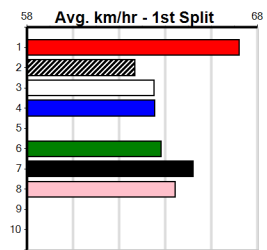

G'DAY CHEF CATERERS

Distance: 460m, Race Type: Mixed 6/7, Total Prizemoney: $2,925
1st: $1,950, 2nd: $600, 3rd: $300, 4th: $75

Watchdog Tips: [ ] [ ] [ ] [ ] [ ] Bet: [ ]

IRISH PADDY [7]
F Dog Jun-23 Sire: ASTON RUPEE Dam: PUNK LASS ROCKS
Owner(s): M Schmidt
Winning Distances: < 300m (0) 300 - 399m (0) 400 - 499m (1) 500 - 599m (0) 600 - 699m (0) > 700m (0)
Winning Weights: 29.2(1)
5th (6) 29.5 525 MEP R1 15-Jan-25 31.60 29.93 8.50L PAW LONDON (31.02) M/2222 5.36 $7.40 M
2nd (1) 29.0 350 HVL R2 19-Jan-25 19.57 19.09 2.00L MENAGE (19.44) M/2 6.57 $7.50 M
1st (2) 29.2 460 WGL R1 23-Jan-25 26.16 25.75 2.50L COLLINDA DOUGIE (26.33) M/211 6.56 $1.40 T3-M
3rd (1) 29.2 350 HVL R2 02-Feb-25 19.41 19.03 3.00L TAKE NOTICE (19.20) M/3 6.60 $4.40 X67
Last 3 wins NOT included above
Box History
Prize Best $1820.00
Starts 26.16(2)-23/1/25
Trk/Dts 4-1-1-1
APM 1-1-0-0 1820

TRENDY TOMMY (QLD)[7]
BE Dog Jan-23 Sire: TOMMY SHELBY Dam: BOSCONO
Owner(s): G Kearns
Winning Distances: < 300m (0) 300 - 399m (0) 400 - 499m (1) 500 - 599m (0) 600 - 699m (0) > 700m (0)
Winning Weights: 28.5(1)
1st (7) 28.5 435 SLE R3 19-Jan-25 25.02 24.33 0.025 TOLD YOU SO (25.02) M/332 SW 5.32 $9.50 MH
4th (4) 28.6 435 SLE R1 26-Jan-25 24.96 24.31 5.50L WENDY'S JOY (24.61) M/776 5.68 $11.90 MF
Last 3 wins NOT included above
Box History
Prize Best $1755.00
Starts FSH
Trk/Dts 2-1-0-0
APM 0-0-0-0 1755

AMRON TOMMY [7]
BK Dog Apr-23 Sire: TOMMY SHELBY Dam: KRAKEN LIGHTNING
Owner(s): B Nye
Winning Distances: < 300m (0) 300 - 399m (0) 400 - 499m (0) 500 - 599m (1) 600 - 699m (0) > 700m (0)
Winning Weights: 33.2(1)
6th (1) 33.3 515 SAN R3 30-Nov-24 30.53 29.24 11.00 NELL DEVERE (29.79) Q/6566 5.19 $15.40 MF
1st (3) 33.2 510 SLE R2 26-Dec-24 29.04 28.22 1.00L COLLINDA DOUGIE (29.11) S/111 9.24 $4.70 MH
5th (4) 33.1 515 SAN R1 02-Jan-25 30.66 29.35 11.00 ANCIENT EGYPTIAN (29.90) M/5434 5.32 $15.80 7
2nd (7) 33.4 510 SLE R4 05-Jan-25 29.32 28.88 4.25L COME FIND ME (29.03) M/642 SW 9.41 $9.70 MF
7th (7) 33.2 510 SLE R5 12-Jan-25 29.72 28.73 11.00 ROYAL MAGPIE (28.99) S/666 9.46 $2.80 X67
2nd (3) 33.2 460 WGL R4 17-Jan-25 26.12 25.49 1.00L BIG DUKE (26.05) S/744 6.82 $8.60 X67
5th (4) 33.3 400 WGL R3 28-Jan-25 23.27 22.45 12.00 DO SOMETHING (22.45) S/65 8.69 $7.80 X67
4th (3) 33.3 510 SLE R4 02-Feb-25 29.14 28.68 5.50L DR. ZEEKA (28.77) M/564 9.58 $8.50 RWH
Last 3 wins NOT included above
Box History
Prize Best $6900.00
Starts 26.12(3)-17/1/25
Trk/Dts 10-1-2-0
APM 1-0-1-0 4810