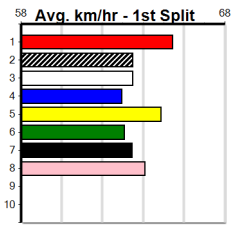

5
8:17PM
(VIC time)

Watchdog Tips: 0 0 0 0 Bet: .

Form	Box	Weight	Dist	Track	Date	Time	BON	Margin	1st/2nd (Time)	PIR	Checked	Comment	W/R	Split 1	S/P	Grade

1 JACK'S ELATION [6]
BK D Mar-23 MY REDEEMER CAPTAIN JACKIE
Trainer: Rosalie Kerr (Caldermeade)
1st (3) 29.5 400 WGL R9 09-Jan-25 22.76 22.59 0.75LMAGIC OUTLAW (22.81) M/11 . . . . 8.35 $2.00 T3-7
3rd (8) 29.2 390 BAL R1 15-Jan-25 22.73 21.99 3.75LSUNNY BOY (22.47) M/22 . . . . 8.54 $6.70 X67
5th (3) 29.2 400 WGL R10 31-Jan-25 23.34 22.29 12.00LARKA NOBLE (22.57) M/34 . . . . 8.57 $4.90 6G
7th (2) 29.1 400 WGL R9 06-Feb-25 23.77 22.53 17.00LMAGIC OUTLAW (22.63) M/57 . . . . 8.48 $4.90 6G
Owner(s): Waste of Money (SYN), L Smith, T Wemyss, A Harnden, G Tyne

Winning Boxes

1	2	3	4	5	6	7	8
		1	1				
Prize				$5,190.00			
Best				22.76			
Starts				19-2-4-4			
Trk/Dst				9-2-1-1			
APM				$3374			

2 PEGASUS BALE [6]
BD D Jul-22 FERAL FRANKY QUAIL BALE
Trainer: Tammy Kennedy-harris (Devon Meadows)
4th (2) 37.1 390 BAL R3 27-Jan-25 23.44 22.25 3.5LHARLOW'S BOY (23.20) M/44 . . . . 9.22 $2.10 T3-6
4th (5) 37.2 390 BAL R10 03-Feb-25 22.78 22.23 8.00LCANDY STRIDE (22.23) S/45 . . . . 8.70 $12.70 T3-6
3rd (4) 36.9 400 WGL R4 07-Feb-25 23.00 22.47 4.75LFURIOSO RICK (22.68) M/43 . . . . 8.54 $66.40 6G
2nd (2) 37.1 390 BAL R10 10-Feb-25 22.41 22.09 0.50LZIPPING TAMIKA (22.37) S/53 . . . . 8.63 $4.40 T3-RW
Owner(s): L Harris

Winning Boxes

1	2	3	4	5	6	7	8
			1		1		
Prize				$6,265.00			
Best				23.00			
Starts				20-2-5-2			
Trk/Dst				1-0-0-1			
APM				$4118			

3 RINGWALD [6]
BD B Nov-22 BELLA INFRARED MEPUNGA MOLLY
Trainer: Luke Smith (Drouin)
7th (6) 26.7 400 GEL R9 10-Jan-25 23.49 22.42 11.00FIRST TRAIN OUT (22.75) M/26 . . . . 8.55 $8.20 X67H
6th (5) 26.7 400 GEL R10 14-Jan-25 23.17 22.48 8.00LPUGSLEY (22.62) M/66 . . . . 8.68 $5.20 6G
2nd (1) 26.5 460 GEL R10 21-Jan-25 26.27 25.92 5.50LPAW MADDOX (25.92) M/222 . . . . 6.62 $4.00 X67
8th (3) 26.6 460 GEL R5 28-Jan-25 26.67 25.81 12.00LCHATTANOOGA (25.89) S/778 . . . . 6.88 $19.10 6G
Owner(s): G Farrugia

Winning Boxes

1	2	3	4	5	6	7	8
				1			
Prize				$3,950.00			
Best				FSH			
Starts				9-2-1-0			
Trk/Dst				0-0-0-0			
APM				$2888			

4 GALLOPING DEMI [6]
BK B Sep-22 BERNARDO IN ORBIT
Trainer: Robert Conway (Bunyip)
1st (1) 27.1 595 SAP R3 30-Dec-24 35.07 33.97 1.00LSTRAIGHT FACTS (35.14) S/3111 . . SW . 9.59 $5.90 RW
5th (5) 27.5 595 SAP R2 06-Jan-25 35.54 34.60 13.00LREALITY PIE (34.63) M/4444 . . . . 9.58 $21.90 RW
8th (4) 27.6 595 SAP R3 13-Jan-25 35.94 34.13 20.00LRING ME LATER (34.55) S/8888 . . SW . 9.95 $14.20 RW
5= (1) 28.0 460 WGL R7 30-Jan-25 26.62 25.84 7.00LKING LITTERBUG (26.16) S/442 . . . . 6.71 $16.50 T3-RW
Owner(s): R Conway

Winning Boxes

1	2	3	4	5	6	7	8
1						1	
Prize				$5,185.00			
Best				22.81			
Starts				26-2-1-4			
Trk/Dst				5-0-1-0			
APM				$3582