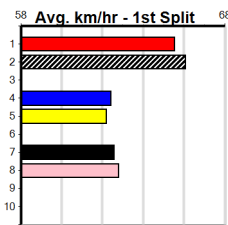

SPORTSBET HT3

Distance: 460m, Race Type: Grade 5 Heat, Total Prizemoney: $2,925
1st: $1,950, 2nd: $600, 3rd: $300, 4th: $75

9

9:45PM
(VIC time)

Watchdog Tips: **0** **0** **0** **0** Bet: **0**

Form Box Weight Dist Track Date Time BON Margin 1st/2nd (Time) PIR Checked Comment W/R Split 1 S/P Grade

1 PROMISES TO BE [5]

F D Oct-21 FLYING RICCIARDO ONE MORE LIGHT

Trainer: Wendy Fasoli (Heyfield)

6th (6)	36.4	400	WGL	R2	17-Jan-25	23.11	22.40	4.50	BEST DRESSED (22.81)	M/45	.	.	.	8.60	$22.80	X67
3rd (2)	36.3	300	HVL	R3	26-Jan-25	17.11	16.52	1.5L	CAPED CRUSADER (17.01)	S/6	.	.	.	4.11	$6.40	X67H
1st (2)	36.4	400	WGL	R10	30-Jan-25	22.75	22.75	2.50	LSPICY MADAM (22.91)	Q/22	.	.	.	8.39	$2.80	T3-6
1st (5)	36.3	400	WGL	R5	07-Feb-25	22.58	22.47	2.25	LCOLLINDA EXPRESS (22.73)	M/11	.	SW	.	8.39	$5.20	5

Owner(s): W Fasoli

Winning Boxes

1	2	3	4	5	6	7	8
1	2			1	6		
2							1
Prize	$16,270.63						
Best	26.33						
Starts	37-4-12-7						
Trk/Dst	1-0-1-0						
APM	$5558						

2 SODA HELEN [5]

BK B Dec-20 ORSON ALLEN SWEET ABOUT LOLA

Trainer: Geoffrey Dalton (Hazelwood North)

2nd (7)	26.4	460	WGL	R6	31-Dec-24	25.80	25.67	1.00	LALWAYS A THRILL (25.75)	Q/111	.	.	.	6.44	$3.90	VET
1st (8)	26.2	400	WGL	R12	14-Jan-25	22.58	22.54	4.75	LJOE GEM (22.91)	S/11	.	.	.	8.45	$2.10	VET
2nd (6)	26.1	400	WGL	R12	28-Jan-25	23.14	22.45	1.75	LJOE GEM (23.02)	M/32	.	.	.	8.52	$5.40	VET
1st (7)	26.2	400	WGL	R10	07-Feb-25	22.47	22.47	1.75	LLOVELY LAINEY (22.58)	M/11	.	.	.	8.24	$13.70	X34

Owner(s): Fluffy Side Up (SYN), A Onley, P Onley

Winning Boxes

1	2	3	4	5	6	7	8
3	1	2	2	4	1	2	5
Prize	$68,455.00						
Best	25.80						
Starts	93-20-17-14						
Trk/Dst	17-3-4-4						
APM	$8373						

3 *** VACANT BOX ***

Trainer:
Owner(s):

Winning Boxes

1	2	3	4	5	6	7	8
1	2	3	4	5	6	7	8
3	1		1				3
Prize	$15,970.63						
Best	FSH						
Starts	52-7-3-8						
Trk/Dst	0-0-0-0						
APM	$4615						

4 DR. HAROLD [5]

BK D Feb-21 BERNARDO BEATRICE

Trainer: Kimberley McMahon (Giffard West)

4th (7)	31.8	435	SLE	R10	12-Jan-25	24.68	24.26	5.50	L GOT RHYTHM (24.31)	M/633	.	.	.	5.30	$9.30	5
3rd (6)	31.8	435	SLE	R5	19-Jan-25	24.52	24.33	2.25	LDAINTREE DAMAGE (24.38)	M/533	.	.	.	5.32	$13.40	5
5th (7)	32.1	435	SLE	R7	24-Jan-25	25.00	24.22	10.00	LDRAGONELLE (24.31)	M/775	.	.	.	5.41	$8.60	5
4th (5)	31.6	435	SLE	R11	09-Feb-25	24.74	24.34	2.25	LSANTORINI BALE (24.59)	M/111	.	.	.	5.23	$12.30	5

Owner(s): DOCTORS KENNELS (SYN), J McMahon, J Gill

Winning Boxes

1	2	3	4	5	6	7	8
1	2	3	4	5	6	7	8
1	2		1				3
Prize	$36,205.00						
Best	25.72						
Starts	51-13-5-6						
Trk/Dst	19-2-3-2						
APM	$8529						

5 CALIMO [5]

BK D Jun-21 ASTON DEE BEE MADALIA MAGGIE

Trainer: John Connor (Rosedale)

2nd (3)	35.7	460	WGL	R11	10-Jan-25	25.99	25.49	0.75	LBAKIS BALE (25.94)	M/222	.	.	.	6.68	$5.00	5
6th (1)	35.3	460	WGL	R6	17-Jan-25	26.25	25.49	3.25	LRAPIDFIRE JAYDA (26.03)	M/877	.	.	.	6.95	$2.90	5
2nd (7)	35.4	640	SLE	R5	26-Jan-25	37.07	36.40	10.00	LNAVARINO (36.40)	S/4322	.	.	.	6.25	$24.80	5
3rd (4)	35.5	460	WGL	R7	07-Feb-25	26.22	25.64	4.75	LSAXON KELTON (25.89)	Q/464	.	.	.	6.64	$4.60	5

Owner(s): J Connor

Winning Boxes

1	2	3	4	5	6	7	8
1	2	3	4	5	6	7	8
1	2	3	1			3	3
Prize	$36,205.00						
Best	25.72						
Starts	51-13-5-6						
Trk/Dst	19-2-3-2						
APM	$8529						

6 *** VACANT BOX ***

Trainer:
Owner(s):

Winning Boxes

1	2	3	4	5	6	7	8
1	2	3	4	5	6	7	8
1	1	1	1			2	2
Prize	$17,425.63						
Best	FSH						
Starts	27-7-2-3						
Trk/Dst	0-0-0-0						
APM	$8803