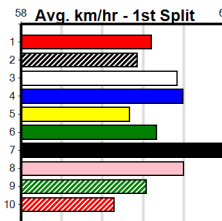

SHIMA SHINE AT STUD

Distance: 400m, Race Type: Grade 7, Total Prizemoney: $2,925
1st: $1,950, 2nd: $600, 3rd: $300, 4th: $75

4

8:02PM

(VIC time)

Watchdog Tips: 0 0 0 0 **Bet:** .