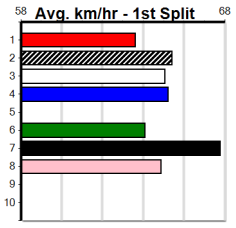

Watchdog Tips: 0 0 0 0 Bet: .

Table with columns: Form, Box, Weight, Dist, Track, Date, Time, BON, Margin, 1st/2nd (Time), PIR, Checked, Comment, W/R, Split 1, S/P, Grade. Rows include race details for DR. ERICA [5], MYALL JACK [5], PERFECT SOUL [5], PEACOCK [5], VACANT BOX, BIG TRUCKER (QLD)[5], HERE COMES DEZEL [5], AMRON SAMMY [5], and NO RESERVE. Includes winning boxes and prize breakdowns.