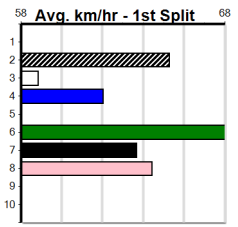

RSN GREY AREAS - WEDNESDAY & FRID

2

7:16PM

(VIC time)

Distance: 400m, Race Type: Maiden, Total Prizemoney: $2,535
1st: $1,680, 2nd: $520, 3rd: $260, 4th: $75

Watchdog Tips:

0 0 0 0

Bet:

Form Box Weight Dist Track Date Time BON Margin 1st/2nd (Time) PIR Checked Comment W/R Split 1 S/P Grade

1 CORRYONG [M]
BK B May-23 KURO KISMET RIVIERA CRUZ
Trainer: Clinton Rand (Heyfield)
Owner(s): C Rand

Winning Boxes							
1	2	3	4	5	6	7	8
Prize							$0
Best							FSH
Starts							0-0-0-0
Trk/Dst							0-0-0-0
APM							$0

2 WHY NOT HAYDEN [M]
BK D Feb-23 MY REDEEMER WHY NOT LUV
Trainer: Leigh Carter (Devon Meadows)

Winning Boxes							
1	2	3	4	5	6	7	8
Prize							$670.00
Best							23.16
Starts							3-0-1-0
Trk/Dst							3-0-1-0
APM							$670

3 JULEA RUSLIE [M]
WBE B Apr-23 MY REDEEMER NELLA RUSLIE
Trainer: Russell Edwards (Devon Meadows)

Winning Boxes							
1	2	3	4	5	6	7	8
Prize							$0.00
Best							FSH
Starts							1-0-0-0
Trk/Dst							0-0-0-0
APM							$0

4 SPICY VIKING [M]
BK D Jul-23 ASTON RUPEE LAVISH DIAMOND
Trainer: David Kerr (Caldermeade)

Winning Boxes							
1	2	3	4	5	6	7	8
Prize							$75.00
Best							23.57
Starts							2-0-0-0
Trk/Dst							1-0-0-0
APM							$75

5 *** VACANT BOX ***
Trainer:
Owner(s):

6 SON OF SYBIL [M]
BK D Dec-22 BEAST UNLEASHED INVICTUS SYBIL
Trainer: Kelvin Browney (Tynong North)

Winning Boxes							
1	2	3	4	5	6	7	8
Prize							$520.00
Best							22.95
Starts							2-0-1-0
Trk/Dst							2-0-1-0
APM							$520

7 DOONGALLA AL [M]
BK D Apr-23 BERNARDO MISS YOU EMMA
Trainer: Geoffrey Dalton (Hazelwood North)

Winning Boxes							
1	2	3	4	5	6	7	8
Prize							$1,185.00
Best							23.02
Starts							4-0-2-0
Trk/Dst							1-0-1-0
APM							$1067

8 COVER DRIVE [M]
BK D Dec-21 WALK HARD HONEY BOURBON
Trainer: Gavin Clifton (Tynong North)

Winning Boxes							
1	2	3	4	5	6	7	8
Prize							$75.00
Best							23.89
Starts							1-0-0-0
Trk/Dst							1-0-0-0
APM							$75

9 *** NO RESERVE ***
Trainer:
Owner(s):

10 *** NO RESERVE ***
Trainer:
Owner(s):