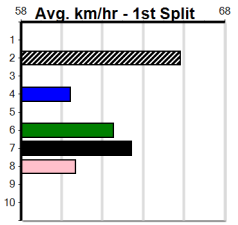

SENNACHIE AT STUD

Distance: 400m, Race Type: Maiden, Total Prizemoney: $2,535
1st: $1,680, 2nd: $520, 3rd: $260, 4th: $75

1
6:57PM
(VIC time)

Watchdog Tips: **0** **0** **0** **0** **Bet:** .

Form Box Weight Dist Track Date Time BON Margin 1st/2nd (Time) PIR Checked Comment W/R Split 1 S/P Grade

1 SILENT SIYAN [M]
BK B May-23 **FERNANDO BALE** **SILENT ENEMY**
Trainer: Donna Sadler (Koo Wee Rup North)
Owner(s): D Sadler

Winning Boxes							
1	2	3	4	5	6	7	8
Prize							$0
Best							FSH
Starts							0-0-0-0
Trk/Dst							0-0-0-0
APM							$0

2 MISS PICKLUM (NSW)[M]
WF B Jul-22 **ORSON ALLEN** **ZIPPING FANCY**
Trainer: Luke Adams (Pearcedale)
5th (1) 29.1 400 WGL R1 19-Nov-24 23.16 22.27 11.00LCOLLINDA LOU (22.41) M/55 . . . . 8.49 $9.80 M
Owner(s): G Adams

Winning Boxes							
1	2	3	4	5	6	7	8
Prize							$0.00
Best							23.16
Starts							1-0-0-0
Trk/Dst							1-0-0-0
APM							$0

3 DARNUM ROCKET [M]
BK B Sep-22 **FERNANDO BALE** **DARNUM DASHER**
Trainer: Peter Handley (Darnum)
Owner(s): P Handley

Winning Boxes							
1	2	3	4	5	6	7	8
Prize							$0.00
Best							FSH
Starts							0-0-0-0
Trk/Dst							0-0-0-0
APM							$0

4 WARRIOR TOMMY [M]
BK D Jul-23 **TOMMY SHELBY** **ESFAHAN**
Trainer: Corey Fulford (Maffra)
8th (4) 34.6 400 WGL R2 21-Jan-25 24.69 22.41 32.00LFIRE UP MARK (22.50) M/77 . V7 . 8.91 $13.20 MH
Owner(s): L Fulford

Winning Boxes							
1	2	3	4	5	6	7	8
Prize							$0.00
Best							24.69
Starts							1-0-0-0
Trk/Dst							1-0-0-0
APM							$0

5 *** VACANT BOX ***
Trainer:
Owner(s):

Winning Boxes							
1	2	3	4	5	6	7	8
Prize							
Best							
Starts							
Trk/Dst							
APM							

6 JUMBUK RUPERT [M]
BK D Jun-23 **ASTON RUPEE** **PUNK LASS ROCKS**
Trainer: Ben Joske (Yinnar South)

Winning Boxes							
1	2	3	4	5	6	7	8
Prize							$1,040.00
Best							23.29
Starts							4-0-2-0
Trk/Dst							2-0-2-0
APM							$1040

7th (7) 29.3 435 SLE R1 24-Jan-25 25.72 24.22 12.00LOMEGA PENNIE (24.94) Q/468 . . . . 5.35 $5.90 M
2nd (8) 28.9 400 WGL R1 31-Jan-25 23.29 22.29 3.25LMRS. FRANKY (23.07) M/22 . . . . 8.64 $8.10 M
7th (3) 28.5 435 SLE R2 05-Feb-25 26.00 24.64 13.00LKOKODA TRAIL (25.15) M/377 . SW . 5.38 $4.50 T3-M
2nd (7) 28.3 400 WGL R1 11-Feb-25 23.31 22.40 3.5LTERRITORY ROSE (23.08) M/22 . . . . 8.74 $6.40 M

Owner(s): B Joske

7 STRIKE IT MIKE [M]
BK D Apr-23 **ASTON RUPEE** **ANTS IN PANTS**
Trainer: Shona Crawford (Pearcedale)

Winning Boxes							
1	2	3	4	5	6	7	8
Prize							$520.00
Best							23.11
Starts							2-0-0-2
Trk/Dst							2-0-0-2
APM							$520

3rd (6) 34.2 400 WGL R2 04-Feb-25 23.11 22.36 6.00LARKA AIR (22.72) M/33 . . . . 8.48 $9.80 M
3rd (5) 34.2 400 WGL R1 07-Feb-25 23.87 22.47 7.00LBORROLOOLA BOY (23.39) S/66 . . . . 8.87 $2.70 M

Owner(s): S Crawford

8 TRENDY TRUDY [M]
BD B Jan-23 **FERAL FRANKY** **LOUD LANA**
Trainer: Gavin Kearns (Churchill)

Winning Boxes							
1	2	3	4	5	6	7	8
Prize							$595.00
Best							23.05
Starts							2-0-1-0
Trk/Dst							1-0-1-0
APM							$595

4th (7) 25.4 435 SLE R1 19-Jan-25 25.72 24.33 15.00LELLA'S DREAM (24.70) S/644 . . . . 5.59 $15.40 MH
2nd (2) 24.9 400 WGL R2 07-Feb-25 23.05 22.47 2.50LWHY NOT ZACH (22.90) M/43 . . . . 8.64 $12.40 M

Owner(s): G Kearns

9 *** NO RESERVE ***
Trainer:
Owner(s):

Winning Boxes							
1	2	3	4	5	6	7	8
Prize							
Best							
Starts							
Trk/Dst							
APM							

10 *** NO RESERVE ***
Trainer:
Owner(s):

Winning Boxes							
1	2	3	4	5	6	7	8
Prize							
Best							
Starts							
Trk/Dst							
APM