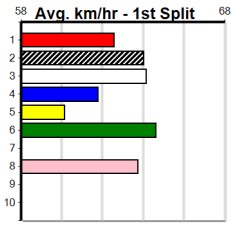

Warragul

3

7:39PM

(VIC time)

M C GRAFIX & SIGNS

Distance: 400m, Race Type: Maiden, Total Prizemoney: $2,535
1st: $1,680, 2nd: $520, 3rd: $260, 4th: $75

Watchdog Tips: **0** **0** **0** **0** Bet: .

Form Box Weight Dist Track Date Time BON Margin 1st/2nd (Time) PIR Checked Comment W/R Split 1 S/P Grade

1 SHIMA SUNSET [M]
RF D Apr-23 FERNANDO BALE SHIMA GLOW

5th (7)	32.4	450	BAL	R2	15-Jan-25	25.83	24.96	9.00	WATCH ME EXPLODE (25.21)	M/666	.	.	.	6.66	$15.70	MH
2nd (4)	32.7	460	GEL	R6	21-Jan-25	26.30	25.92	3.5L	PHOENIX AMELIA (26.07)	M/112	.	.	.	6.66	$10.90	M
7th (7)	32.6	460	GEL	R2	28-Jan-25	26.96	25.81	6.50L	REV PIRATE (26.51)	Q/316	.	.	V14	6.68	$4.60	M
5th (6)	32.3	400	GEL	R1	11-Feb-25	23.50	22.51	5.50L	LEGALLY BLONDE (23.12)	M/56	.	.	.	8.68	$2.70	M

Owner(s): G Dailly

Winning Boxes							
1	2	3	4	5	6	7	8
Prize							
Best							
Starts							
Trk/Dst							
APM							

2 HELD FOR RANSOM [M]
BK D Apr-23 BERNARDO DYNA QUOTA

3rd (7)	32.0	400	WGL	R1	21-Jan-25	23.06	22.41	1.75L	CANYA ONSLAUGHT (22.95)	M/33	.	.	.	8.53	$5.40	MH
5th (1)	32.5	400	WGL	R1	07-Feb-25	24.30	22.47	14.00L	BORROLOOLA BOY (23.39)	S/43	.	.	V0	8.71	$1.90	M

Owner(s): TWO BRANDO'S (SYN), S Brandon, D Brandon, D Atkin

Winning Boxes							
1	2	3	4	5	6	7	8
Prize							
Best							
Starts							
Trk/Dst							
APM							

3 HENCHMEN [M]
BK D Oct-22 FLYING RICCIARDO ZIPPING POPPY

3rd (6)	31.4	460	WGL	R1	28-Jan-25	26.27	25.88	5.50L	ULTIMATE WARRIOR (25.90)	M/222	.	.	.	6.64	$19.20	M
3rd (1)	31.5	400	WGL	R2	31-Jan-25	23.31	22.29	6.50L	COLLINDA BLINDER (22.87)	Q/54	.	.	.	8.56	$3.30	M
3rd (6)	31.8	390	SHP	R3	06-Feb-25	22.88	22.15	6.50L	FOXY JAY (22.44)	M/32	.	.	.	8.90	$2.50	T3-M
3rd (3)	31.4	400	WGL	R1	11-Feb-25	23.33	22.40	3.75L	TERRITORY ROSE (23.08)	M/43	.	.	.	8.83	$5.20	M

Owner(s): Eye Candy (SYN), C Wilk, K Gorman

Winning Boxes							
1	2	3	4	5	6	7	8
Prize							
Best							
Starts							
Trk/Dst							
APM							

4 PITKAMAKI (NSW)[M]
RF D Oct-22 ZIPPING GARTH RAINBOW WISH

5th (3)	32.7	400	WGL	R1	07-Jan-25	23.47	22.55	9.50L	JUMBUK GERHARD (22.80)	S/86	.	.	.	8.97	$22.70	M
4th (3)	32.7	350	HVL	R2	19-Jan-25	19.81	19.09	5.50L	MENAGE (19.44)	S/8	.	.	.	6.80	$27.30	M
4th (8)	32.8	435	SLE	R1	05-Feb-25	25.33	24.64	3.25L	PAW URSULA (25.11)	M/544	.	.	.	5.48	$9.50	T3-M
5th (6)	32.7	300	HVL	R2	09-Feb-25	17.33	16.42	6.50L	SILVERTREE BEN (16.91)	M/6	.	.	.	4.18	$4.50	M

Owner(s): L Smith

Winning Boxes							
1	2	3	4	5	6	7	8
Prize							
Best							
Starts							
Trk/Dst							
APM							

5 JUJU BLUE [M]
BE B Dec-22 MY REDEEMER HIGHTAN

8th (1)	24.7	425	BEN	R1	29-Nov-24	25.18	23.63	14.00L	FEIKUAI CALVIN (24.24)	M/588	.	.	.	6.87	$2.50	M

Owner(s): M Nolan

Winning Boxes							
1	2	3	4	5	6	7	8
Prize							
Best							
Starts							
Trk/Dst							
APM							

6 JUMPING OREO [M]
WBK B Nov-22 AUSSIE INFRARED POISE

2nd (3)	27.1	435	SLE	R2	29-Dec-24	24.93	24.09	5.50L	LASTON ELIJAH (24.55)	Q/222	.	.	.	5.17	$10.10	M
4th (7)	27.5	400	WGL	R2	07-Feb-25	23.30	22.47	6.00L	WHY NOT ZACH (22.90)	M/64	.	.	.	8.68	$2.00	M

Owner(s): Two Ganders and a Goose (SYN), M Mayle, G Wood, M Johnson

Winning Boxes							
1	2	3	4	5	6	7	8
Prize							
Best							
Starts							
Trk/Dst							
APM							

7 MYAH MISS [M]
BE B Mar-23 BEAST UNLEASHED GRAND NEO

Trainer: Trevor Whitford (Willow Grove)
Owner(s): M Chapple

Winning Boxes							
1	2	3	4	5	6	7	8
Prize							
Best							
Starts							
Trk/Dst							
APM