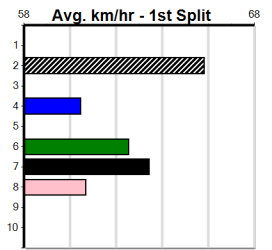

SENNACHIE AT STUD

1

6:57PM

(VIC time)

Distance: 400m, Race Type: Maiden, Total Prizemoney: $2,535
1st: $1,680, 2nd: $520, 3rd: $260, 4th: $75

Watchdog Tips: ☐ ☐ ☐ ☐ ☐ Bet:

Form Box	Wgt	Dist	Track	Date	Time	BON	Margin	1st/2nd (Time)	PIR	Checked	Comment	WR	Split 1	S/P	Grade

1

SILENT SIYAN [M]
BK Bitch May-23 Sire: FERNANDO BALE Dam: SILENT ENEMY Trainer: Donna Sadler (Koo Wee Rup Nort)
Owner(s): D Sadler
Winning Distances: < 300m (0) 300 - 399m (0) 400 - 499m (0) 500 - 599m (0) 600 - 699m (0) > 700m (0)
Winning Weights:

Bx	1st	2nd	3rd	4th	5th	6th	7th	8th
1								
2								
3								
4								
5								
6								
7								
8								

Last 3 wins NOT included above

Prize Best		$0
Starts	0-0-0-0	FSH
Trk/Dts	0-0-0-0	
APM		0

2

MISS PICKLUM (NSW)[M]
WF Bitch Jul-22 Sire: ORSON ALLEN Dam: ZIPPING FANCY Trainer: Luke Adams (Pearcedale)
Owner(s): G Adams
Winning Distances: < 300m (0) 300 - 399m (0) 400 - 499m (0) 500 - 599m (0) 600 - 699m (0) > 700m (0)
Winning Weights:

Bx	1st	2nd	3rd	4th	5th	6th	7th	8th
1					1			
2								
3								
4								
5								
6								
7								
8								

Last 3 wins NOT included above

Prize Best	23.16(1)-19/11/24	$0.00
Starts	1-0-0-0	
Trk/Dts	1-0-0-0	
APM		0

3

DARNUM ROCKET [M]
BK Bitch Sep-22 Sire: FERNANDO BALE Dam: DARNUM DASHER Trainer: Peter Handley (Darnum)
Owner(s): P Handley
Winning Distances: < 300m (0) 300 - 399m (0) 400 - 499m (0) 500 - 599m (0) 600 - 699m (0) > 700m (0)
Winning Weights:

Bx	1st	2nd	3rd	4th	5th	6th	7th	8th
1								
2								
3								
4								
5								
6								
7								
8								

Last 3 wins NOT included above

Prize Best		$0.00
Starts	0-0-0-0	FSH
Trk/Dts	0-0-0-0	
APM		0

4

WARRIOR TOMMY [M]
BK Dog Jul-23 Sire: TOMMY SHELBY Dam: ESFAHAN Trainer: Corey Fulford (Maffra)
Owner(s): L Fulford
Winning Distances: < 300m (0) 300 - 399m (0) 400 - 499m (0) 500 - 599m (0) 600 - 699m (0) > 700m (0)
Winning Weights:

Bx	1st	2nd	3rd	4th	5th	6th	7th	8th
1								
2								
3								
4								1
5								
6								
7								
8								

Last 3 wins NOT included above

Prize Best	24.69(4)-21/1/25	$0.00
Starts	1-0-0-0	
Trk/Dts	1-0-0-0	
APM		0

5

*** VACANT BOX ***
Sire: Dam: Trainer:
Owner(s):
Winning Distances: < 300m (0) 300 - 399m (0) 400 - 499m (0) 500 - 599m (0) 600 - 699m (0) > 700m (0)
Winning Weights:

Box History