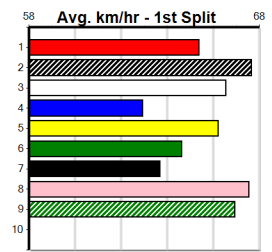

PHOTO MAN AT STUD

Distance: 400m, Race Type: Mixed 4/5, Total Prizemoney: $3,360
1st: $2,250, 2nd: $690, 3rd: $345, 4th: $75

Watchdog Tips:

Bet:

Form Box	Wgt	Dist	Track	Date	Time	BON	Margin	1st/2nd (Time)	PIR	Checked	Comment	WR	Split 1	S/P	Grade	
CAPTAIN STEVIE (SA)[5]																
BK Dog			Sep-22		Sire: FERAL FRANKY			Dam: SWEET ON ME			Trainer: Chris Reynolds (Little River)					
Owner(s): The Nineofus (SYN), D Peckham, G Siney, B Schurgott, G Sterzl																
Winning Distances: < 300m (0) 300 - 399m (3) 400 - 499m (2) 500 - 599m (0) 600 - 699m (0) > 700m (0)																
Winning Weights: 28.9(1) 29.0(2) 29.2(1) 29.9(1)																
1	st	(4)	28.9	400	WGL	R9	22-Oct-24	22.99	22.73	1.5L	SWEET CANNELLONI (23.08)	Q/11	.	.	8.26	$2.50 6G
2	nd	(1)	29.0	390	BAL	R13	30-Oct-24	22.39	21.83	0.10L	HUNTER RIOT (22.38)	Q/11	.	.	8.30	$6.50 5
1	st	(3)	29.0	390	BAL	R13	06-Nov-24	22.17	21.76	1.5L	MYRNIONG STORM (22.26)	M/11	.	.	8.25	$16.00 5
3	rd	(3)	29.0	425	BEN	R3	15-Nov-24	24.47	23.97	7.50L	THIRTY SECONDS (23.97)	M/223	.	.	6.53	$3.30 RWH
8	th	(1)	29.2	425	BEN	R3	22-Nov-24	24.82	23.58	12.00	CHEMICAL EROSION (24.00)	M/225	.	V21	6.55	$6.40 RWF
4	th	(4)	29.5	400	WGL	R10	07-Jan-25	23.07	22.55	7.50L	BLACK VIPER (22.55)	M/34	.	.	8.46	$13.50 X45
1	st	(5)	29.9	390	BAL	R3	29-Jan-25	22.62	22.05	4.25L	DAYS OF ROSES (22.91)	M/11	.	.	8.38	$5.40 RWH
6	th	(2)	30.1	390	BAL	R4	05-Feb-25	22.86	21.80	12.00	FIRST TRAIN OUT (22.09)	M/56	.	.	8.63	$9.70 RWF
Last 3 wins NOT included above																
1	st	(3)	29.0	400	GEL	R3	13-Sep-24	22.85	22.65	1.5L	PAW LONDON (22.94)	Q/11	.	.	8.38	$3.50 M
1	st	(2)	29.2	390	BAL	R10	16-Oct-24	22.23	21.97	0.75L	MAKE THE CUT (22.28)	Q/11	.	.	8.34	$9.30 X67

Box History							
Bx	1st	2nd	3rd	4th	5th	6th	7th 8th
1	1	1	1				
2	1	1				1	
3	2		1				
4	1			1			
5	1						
6			1		1		
7							
8			1				
Prize Best Starts	22.99(4)-22/10/24			$11720.00			
Trk/Dts	15-5-2-3			2-1-0-0			
APM	7120						

GOT FLAIR (NSW)[5]																
BD Dog			Nov-22		Sire: FERNANDO BALE			Dam: CHAMPION MODEL			Trainer: Sharyn Combridge (Junction Villa)					
Owner(s): B Alford																
Winning Distances: < 300m (0) 300 - 399m (4) 400 - 499m (1) 500 - 599m (0) 600 - 699m (0) > 700m (0)																
Winning Weights: 33.2(1) 33.3(1) 34.3(2) 34.4(1)																
1	st	(3)	34.4	350	HVL	R7	22-Dec-24	19.22	19.02	2.50L	TIME TO PROPHET (19.38)	Q/1	.	.	6.44	$5.30 5
1	st	(8)	34.3	350	HVL	R11	29-Dec-24	19.34	19.12	5.00L	IVORY NARWHAL (19.68)	Q/1	.	SW R	6.52	$1.50 RWH
4	th	(2)	34.7	350	HVL	R6	05-Jan-25	19.30	19.08	2.50L	TALK IS CHEAP (19.14)	M/4	.	.	6.57	$6.40 RWF
2	nd	(6)	34.8	300	HVL	R11	12-Jan-25	16.89	16.68	3.00L	MYALL JACK (16.68)	M/2	.	.	3.97	$4.00 5
4	th	(5)	34.6	400	WGL	R9	17-Jan-25	22.92	22.40	7.00L	TENSION HEAD (22.45)	M/54	.	.	8.51	$20.80 X45
6	th	(1)	34.5	350	HVL	R8	26-Jan-25	19.47	18.99	3.00L	SONIC DIESEL (19.28)	M/3	.	.	6.53	$21.10 FFA
4	th	(4)	34.5	300	HVL	R11	02-Feb-25	16.71	16.28	4.25L	WHO MADE YOU (16.42)	M/7	.	.	4.06	$1.90 5
3	rd	(6)	34.7	400	WGL	R11	07-Feb-25	23.00	22.47	5.50L	MYALL JACK (22.64)	M/55	.	.	8.45	$15.20 5
Last 3 wins NOT included above																
1	st	(2)	33.2	350	TRA	R1	10-Jul-24	20.23	19.79	4.00L	DR. LEONI (20.50)	M/211	.	.	6.76	$1.50 M
1	st	(5)	33.3	400	WGL	R9	25-Jul-24	23.32	23.01	0.25L	TILLY GIRL (23.34)	M/33	.	.	8.48	$7.00 T3-7
1	st	(2)	34.3	300	HVL	R3	01-Dec-24	16.63	16.23	1.00L	MUMS PEARL (16.70)	M/2	.	.	3.96	$6.20 X67H