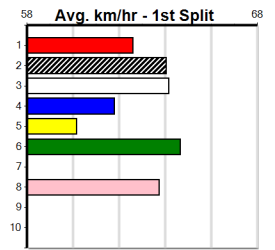

M C GRAFIX & SIGNS

Distance: 400m, Race Type: Maiden, Total Prizemoney: $2,535
1st: $1,680, 2nd: $520, 3rd: $260, 4th: $75

Watchdog Tips: [ ] [ ] [ ] [ ] Bet: [ ]

Table with columns: Form Box, Wgt, Dist, Track, Date, Time, BON, Margin, 1st/2nd (Time), PIR, Checked, Comment, WR, Split 1, S/P, Grade

SHIMA SUNSET [M]
RF Dog Apr-23 Sire: FERNANDO BALE Dam: SHIMA GLOW
Owner(s): G Dailly
Trainer: Luke Harris (Devon Meadows)
Winning Distances: < 300m (0) 300 - 399m (0) 400 - 499m (0) 500 - 599m (0) 600 - 699m (0) > 700m (0)
Winning Weights:
6th (8) 32.0 450 BAL R1 11-Dec-24 26.31 24.92 17.00 SHIMA STAN (25.19) M/435 . . . 6.74 $15.90 M
7th (3) 32.4 460 GEL R1 27-Dec-24 27.53 25.77 21.00 SHIMA BALLAD (26.08) S/576 . . . 6.98 $12.30 M
6th (5) 32.3 525 MEP R3 01-Jan-25 31.39 29.85 21.00 RAINING FIRE (29.94) M/4356 . . . 5.22 $55.10 MH
7th (5) 32.9 450 BAL R4 08-Jan-25 26.14 24.66 8.00L WYONG GRESHAM (25.60) M/665 . . . 6.78 $20.30 M
5th (7) 32.4 450 BAL R2 15-Jan-25 25.83 24.96 9.00L WATCH ME EXPLODE (25.21) M/666 . . . 6.66 $15.70 MH
2nd (4) 32.7 460 GEL R6 21-Jan-25 26.30 25.92 3.5L PHOENIX AMELIA (26.07) M/112 . . . 6.66 $10.90 M
7th (7) 32.6 460 GEL R2 28-Jan-25 26.96 25.81 6.50L REV PIRATE (26.51) Q/316 . V14 . 6.68 $4.60 M
5th (6) 32.3 400 GEL R1 11-Feb-25 23.50 22.51 5.50L LEGALLY BLONDE (23.12) M/56 . . . 8.68 $2.70 M
Last 3 wins NOT included above
Box History
Prize Best $320.00
Starts 9-0-1-0
Trk/Dts 0-0-0-0
APM 320

HELD FOR RANSOM [M]
BK Dog Apr-23 Sire: BERNARDO Dam: DYNA QUOTA
Owner(s): TWO BRANDO'S (SYN), S Brandon, D Brandon, D Atkin
Trainer: Debra Brandon (Cranbourne East)
Winning Distances: < 300m (0) 300 - 399m (0) 400 - 499m (0) 500 - 599m (0) 600 - 699m (0) > 700m (0)
Winning Weights:
3rd (7) 32.0 400 WGL R1 21-Jan-25 23.06 22.41 1.75L CANYA ONSLAUGHT (22.95) M/33 . . . 8.53 $5.40 MH
5th (1) 32.5 400 WGL R1 07-Feb-25 24.30 22.47 14.00 BORROLOOLA BOY (23.39) S/43 . V0 . 8.71 $1.90 M
Last 3 wins NOT included above
Box History
Prize Best $260.00
Starts 23.06(7)-21/1/25
Trk/Dts 2-0-0-1
APM 260