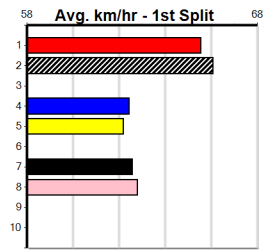

SPORTSBET HT3

Distance: 460m, Race Type: Grade 5 Heat, Total Prizemoney: $2,925
1st: $1,950, 2nd: $600, 3rd: $300, 4th: $75

Watchdog Tips:

Bet:

Table with columns: Form Box, Wgt, Dist, Track, Date, Time, BON, Margin, 1st/2nd (Time), PIR, Checked, Comment, WR, Split 1, S/P, Grade

PROMISES TO BE [5]
F Dog Oct-21 Sire: FLYING RICCIARDO Dam: ONE MORE LIGHT
Owner(s): W Fasoli
Trainer: Wendy Fasoli (Heyfield)
Winning Distances: < 300m (0) 300 - 399m (0) 400 - 499m (4) 500 - 599m (0) 600 - 699m (0) > 700m (0)
Box History table

SODA HELEN [5]
BK Bitch Dec-20 Sire: ORSON ALLEN Dam: SWEET ABOUT LOLA
Owner(s): Fluffy Side Up (SYN), A Onley, P Onley
Trainer: Geoffrey Dalton (Hazelwood Nort)
Winning Distances: < 300m (0) 300 - 399m (6) 400 - 499m (13) 500 - 599m (1) 600 - 699m (0) > 700m (0)
Box History table

*** VACANT BOX ***
Sire: Dam:
Owner(s):
Trainer:
Winning Distances: < 300m (0) 300 - 399m (0) 400 - 499m (0) 500 - 599m (0) 600 - 699m (0) > 700m (0)
Box History

DR. HAROLD [5]
BK Dog Feb-21 Sire: BERNARDO Dam: BEATRICE
Owner(s): DOCTORS KENNELS (SYN), J McMahon, J Gill
Trainer: Kimberley McMahon (Giffard Wes)
Winning Distances: < 300m (0) 300 - 399m (4) 400 - 499m (3) 500 - 599m (0) 600 - 699m (0) > 700m (0)
Box History table

CALIMO [5]
BK Dog Jun-21 Sire: ASTON DEE BEE Dam: MADALIA MAGGIE
Owner(s): J Connor
Trainer: John Connor (Rosedale)
Winning Distances: < 300m (0) 300 - 399m (1) 400 - 499m (7) 500 - 599m (5) 600 - 699m (0) > 700m (0)
Box History table

1

2

3

4

5