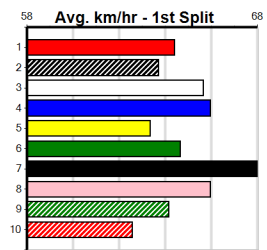

SHIMA SHINE AT STUD

Distance: 400m, Race Type: Grade 7, Total Prizemoney: $2,925
1st: $1,950, 2nd: $600, 3rd: $300, 4th: $75

Watchdog Tips:

Bet:

Form Box	Wgt	Dist	Track	Date	Time	BON	Margin	1st/2nd (Time)	PIR	Checked	Comment	WR	Split 1	S/P	Grade

1

BORROLOOLA BOY [7]
WBK Dog Jun-23 Sire: **KOBLENZ** Dam: **JUST ONE MOMENT** Trainer: **Gary Thorneycroft (Don Valley)**
Owner(s): **G Thorneycroft**
Winning Distances: < 300m (0) 300 - 399m (0) 400 - 499m (1) 500 - 599m (0) 600 - 699m (0) > 700m (0)
Winning Weights: **34.0(1)**
1st (4) 34.0 400 WGL R1 07-Feb-25 23.39 22.47 0.75L WHY NOT HAYDEN (23.43) M/21 SW 8.59 $18.70 M

Last 3 wins NOT included above

Box History

Bx	1st	2nd	3rd	4th	5th	6th	7th	8th
1								
2								
3								
4	1							
5								
6								
7								
8								
Prize Best	$1680.00							
Starts	23.39(4)-7/2/25							
Trk/Dts	1-1-0-0							
APM	1680							

2

HOW HIGH HARLEM [7]
F Dog Jan-22 Sire: **BEWILDERING** Dam: **HOW HIGH JAZZ** Trainer: **Shaun Mifsud (Hernes Oak)**
Owner(s): **S Mifsud**
Winning Distances: < 300m (0) 300 - 399m (0) 400 - 499m (1) 500 - 599m (0) 600 - 699m (0) > 700m (0)
Winning Weights: **30.0(1)**
7th (4) 29.7 435 SLE R2 16-Oct-24 25.86 24.34 17.00 JUST A NEO (24.72) M/267 VO 5.28 $17.10 M
7th (4) 29.7 400 WGL R1 22-Oct-24 23.76 22.73 12.00 BARKLY STREET (22.95) M/55 8.68 $8.50 M
5th (5) 29.9 400 WGL R1 31-Oct-24 23.64 22.67 11.00 OUT OF ELITE (22.93) S/44 8.75 $7.60 T3-M
5th (7) 30.5 400 WGL R1 09-Jan-25 23.63 22.59 10.00 MISS BRONX (22.95) S/54 8.71 $7.50 T3-M
4th (5) 30.2 400 WGL R3 16-Jan-25 23.36 22.72 5.50L ALBATROSS WINGS (23.00) S/44 8.76 $3.70 M
3rd (2) 30.2 400 WGL R3 30-Jan-25 23.27 22.75 3.00L JOVIAL GEM (23.08) M/43 8.64 $5.80 T3-M
1st (1) 30.0 400 WGL R2 06-Feb-25 22.96 22.53 1.00L URANA JAM DONUT (23.03) M/11 SW 8.35 $3.10 M

Last 3 wins NOT included above

Box History

Bx	1st	2nd	3rd	4th	5th	6th	7th	8th
1	1							
2			1					
3								
4							2	
5				1	1			
6								
7					1			
8								
Prize Best	$1210.00							
Starts	22.96(1)-6/2/25							
Trk/Dts	7-1-0-1							
APM	1210							

3

WINIFRED MARY [7]
BD Bitch Apr-23 Sire: **ASTON RUPEE** Dam: **ANTS IN PANTS** Trainer: **David Crawford (Pearcedale)**
Owner(s): **S Crawford**
Winning Distances: < 300m (0) 300 - 399m (0) 400 - 499m (1) 500 - 599m (0) 600 - 699m (0) > 700m (0)
Winning Weights: **29.9(1)**
4th (4) 29.3 400 WGL R2 07-Jan-25 23.29 22.55 4.75L FIESTA AZUL (22.97) M/44 8.76 $14.50 M
7th (2) 29.8 400 WGL R1 17-Jan-25 23.75 22.40 12.00 PRINCESS PANDA (22.92) M/67 8.57 $3.90 M
2nd (6) 29.7 400 WGL R1 21-Jan-25 23.05 22.41 1.5L CANYA ONSLAUGHT (22.95) Q/12 8.47 $23.30 MH
8th (6) 30.0 400 WGL R2 28-Jan-25 23.72 22.45 16.00 LAMBRICK ROAD (22.67) Q/68 8.48 $120.00 MF
1st (7) 29.9 400 WGL R1 04-Feb-25 22.76 22.36 5.50L SPICY SEDUCTION (23.12) M/11 SW 8.28 $3.50 M
3rd (7) 29.8 400 WGL R3 07-Feb-25 23.11 22.47 5.50L WHATEVER GEORGE (22.73) M/22 8.46 $4.80 7

Last 3 wins NOT included above

Box History

Bx	1st	2nd	3rd	4th	5th	6th	7th	8th
1								
2							1	
3								
4				1				
5								
6		1						1
7	1		1					
8								
Prize Best	$2575.00							
Starts	22.76(7)-4/2/25							
Trk/Dts	6-1-1-1							
APM	2560