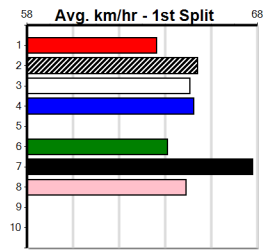

SPORTSBET HT1

Distance: 460m, Race Type: Grade 5 Heat, Total Prizemoney: $2,925
1st: $1,950, 2nd: $600, 3rd: $300, 4th: $75

Watchdog Tips: [ ] [ ] [ ] [ ] Bet: [ ]

Form Box Wgt Dist Track Date Time BON Margin 1st/2nd (Time) PIR Checked Comment WR Split 1 S/P Grade

DR. ERICA [5]
BK Bitch Jan-22 Sire: BERNARDO Dam: SWEET DEMI
Owner(s): DOCTORS KENNELS (SYN), J McMahon, J Gill
Trainer: Judith McMahon (Darriman)
Winning Distances: < 300m (0) 300 - 399m (1) 400 - 499m (4) 500 - 599m (0) 600 - 699m (0) > 700m (0)
Winning Weights: 24.3(1) 24.4(2) 24.5(1) 25.8(1)
7th (7) 25.4 435 SLE R9 01-Dec-24 25.30 24.25 13.00 DOCHERTY (24.45) M/533 . . . 5.32 $12.70 5H
7th (5) 26.2 435 SLE R11 15-Dec-24 25.03 24.27 6.00L RYDER'S MAGIC (24.62) M/523 . . . 5.30 $11.00 5
6th (4) 26.2 435 SLE R9 26-Dec-24 24.96 23.93 9.50L JOHNSON STREET (24.29) Q/134 . . . 5.19 $9.90 5H
2nd (6) 26.2 435 SLE R7 01-Jan-25 24.83 24.63 3.00L BANK ROBBER (24.63) M/332 . . . 5.35 $2.80 T3-5
6th (2) 25.8 435 SLE R3 12-Jan-25 25.30 24.26 5.50L STELLAR CAREER (24.95) Q/245 . . . 5.27 $4.30 5
3rd (5) 26.1 435 SLE R12 26-Jan-25 25.01 24.31 6.00L RIVIERA BALE (24.62) M/433 . . . 5.43 $2.40 5
2nd (2) 26.2 435 SLE R12 02-Feb-25 24.43 23.85 1.5L DR. GILLIAN (24.33) Q/111 . . . 5.21 $7.00 5
1st (8) 25.8 435 SLE R12 09-Feb-25 24.70 24.34 0.10L ORBIT BALE (24.70) M/111 . . . 5.23 $4.80 5
Last 3 wins NOT included above
1st (2) 24.3 395 TRA R4 29-Apr-24 22.39 22.39 1.25L FIRST MATE (22.48) M/211 . . . 3.83 $2.20 T3-RW
1st (5) 24.5 435 SLE R9 22-May-24 24.63 24.63 1.00L MALLY BOY (24.69) M/111 . . . SW 5.18 $3.20 X67
1st (8) 24.4 435 SLE R4 26-May-24 24.60 24.46 1.25L BRINDLE CHIC (24.68) M/111 . . . 5.19 $5.40 RW
Box History
Prize Best $14775.63
Starts 26.51(5)-6/9/24
Trk/Dts 38-5-6-8
APM 1-0-0-0 6308