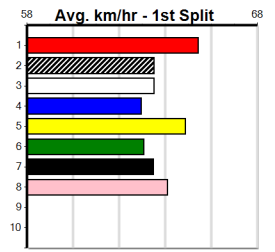

VIATEK

Distance: 400m, Race Type: Grade 6, Total Prizemoney: $2,925
1st: $1,950, 2nd: $600, 3rd: $300, 4th: $75

Watchdog Tips:

Bet:

Table with columns: Form Box, Wgt, Dist, Track, Date, Time, BON, Margin, 1st/2nd (Time), PIR, Checked, Comment, WR, Split 1, S/P, Grade

JACK'S ELATION [6]
BK Dog Mar-23 Sire: MY REDEEMER Dam: CAPTAIN JACKIE
Owner(s): Waste of Money (SYN), L Smith, T Wemyss, A Harnden, G Tyne
Trainer: Rosalie Kerr (Caldermeade)
Winning Distances: < 300m (0) 300 - 399m (0) 400 - 499m (2) 500 - 599m (0) 600 - 699m (0) > 700m (0)
Winning Weights: 29.2(1) 29.5(1)
Box History table and Prize Best Starts table included.

PEGASUS BALE [6]
BD Dog Jul-22 Sire: FERAL FRANKY Dam: QUAIL BALE
Owner(s): L Harris
Trainer: Tammy Kennedy-harris (Devon M)
Winning Distances: < 300m (0) 300 - 399m (2) 400 - 499m (0) 500 - 599m (0) 600 - 699m (0) > 700m (0)
Winning Weights: 35.7(1) 36.2(1)
Box History table and Prize Best Starts table included.

RINGWALD [6]
BD Bitch Nov-22 Sire: BELLA INFRARED Dam: MEPUNGA MOLLY
Owner(s): G Farrugia
Trainer: Luke Smith (Drouin)
Winning Distances: < 300m (0) 300 - 399m (0) 400 - 499m (2) 500 - 599m (0) 600 - 699m (0) > 700m (0)
Winning Weights: 26.7(1) 27.0(1)
Box History table and Prize Best Starts table included.

GALLOPING DEMI [6]
BK Bitch Sep-22 Sire: BERNARDO Dam: IN ORBIT
Owner(s): R Conway
Trainer: Robert Conway (Bunyip)
Winning Distances: < 300m (0) 300 - 399m (0) 400 - 499m (0) 500 - 599m (2) 600 - 699m (0) > 700m (0)
Winning Weights: 26.4(1) 27.1(1)
Box History table and Prize Best Starts table included.

COLLINDA LOU [6] Biks
BK Bitch May-22 Sire: ASTON DEE BEE Dam: AUDACIOUS BELL
Owner(s): S Tyler
Trainer: Samuel Tyler (Boisdale)
Winning Distances: < 300m (0) 300 - 399m (0) 400 - 499m (2) 500 - 599m (0) 600 - 699m (0) > 700m (0)
Winning Weights: 27.0(1) 27.5(1)
Box History table and Prize Best Starts table included.

1

2

3

4

5