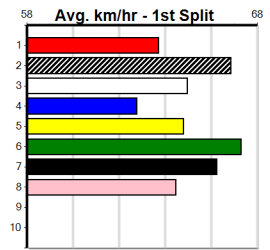

G'DAY CHEF CATERERS

Distance: 460m, Race Type: Mixed 4/5, Total Prizemoney: $3,360
1st: $2,250, 2nd: $690, 3rd: $345, 4th: $75

Watchdog Tips:

Bet:

Table with columns: Form Box, Wgt, Dist, Track, Date, Time, BON, Margin, 1st/2nd (Time), PIR, Checked, Comment, W/R, Split 1, S/P, Grade

MASTER OF DREAMS [5]
BK Dog Apr-21 Sire: FABREGAS Dam: CARELESS COOKIE
Owner(s): O Cartechini
Trainer: Olivia Cartechini (Dandenong Nor)
Winning Distances: < 300m (0) 300 - 399m (2) 400 - 499m (7) 500 - 599m (1) 600 - 699m (0) > 700m (0)
Winning Weights: 29.5(2) 29.6(1) 30.0(2) 30.1(2) 30.3(2) 30.5(1)
Box History table and Prize Best Starts table included.

FOR PETE'S SAKE [4]
BK Dog Apr-22 Sire: FERNANDO BALE Dam: MY AMERICAN GIRL
Owner(s): SPARKLE AND FADE (SYN), J Paraskevas, A Paraskevas
Trainer: Andrew Paraskevas (Pearcedale)
Winning Distances: < 300m (0) 300 - 399m (3) 400 - 499m (9) 500 - 599m (0) 600 - 699m (0) > 700m (0)
Winning Weights: 35.2(1) 35.3(4) 35.4(3) 35.5(1) 35.7(1) 35.8(1) 36.1(1)
Box History table and Prize Best Starts table included.

DR. ASHER [4]
BK Dog Jan-22 Sire: BERNARDO Dam: SWEET DEMI
Owner(s): DOCTORS KENNELS (SYN), J McMahon, J Gill
Trainer: Emily McMahon (Giffard West)
Winning Distances: < 300m (0) 300 - 399m (5) 400 - 499m (8) 500 - 599m (4) 600 - 699m (0) > 700m (0)
Winning Weights: 27.9(1) 28.2(2) 28.5(5) 28.6(2) 28.7(2) 28.8(1) 29.0(1) 29.1(1) 29.3(1) 29.5(1)
Box History table and Prize Best Starts table included.

SHE'S VERSACE [5]
BE Bitch May-22 Sire: ZIPPING GARTH Dam: DREAMY EYES
Owner(s): Eye Candy (SYN), C Wilk, K Gorman
Trainer: Judy Brereton (Tanjil South)
Winning Distances: < 300m (0) 300 - 399m (2) 400 - 499m (1) 500 - 599m (1) 600 - 699m (0) > 700m (0)
Winning Weights: 27.1(2) 27.8(1) 27.9(1)
Box History table and Prize Best Starts table included.

GOT RHYTHM [4]
BK Dog Apr-21 Sire: BERNARDO Dam: SUNSET SENORITA
Owner(s): L Bean
Trainer: Bryan Sykes (Beaconsfield Upper)
Winning Distances: < 300m (0) 300 - 399m (0) 400 - 499m (10) 500 - 599m (3) 600 - 699m (0) > 700m (0)
Winning Weights: 31.1(1) 31.5(2) 31.7(1) 31.8(1) 32.2(1) 32.5(1) 32.6(1) 32.7(2) 33.1(1) 33.2(1)
Box History table and Prize Best Starts table included.

1

2

3

4

5