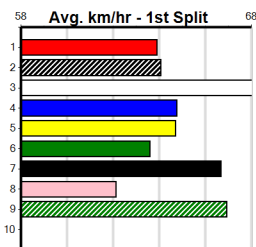

PAUA OF BUDDY AT STUD

Distance: 400m, Race Type: Grade 5, Total Prizemoney: $2,925
1st: $1,950, 2nd: $600, 3rd: $300, 4th: $75