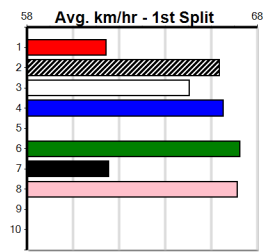

SPORTSBET HT2

Distance: 460m, Race Type: Grade 5 Heat, Total Prizemoney: $2,925
1st: $1,950, 2nd: $600, 3rd: $300, 4th: $75

Watchdog Tips: [ ] [ ] [ ] [ ] Bet: [ ]

Form Box Wgt Dist Track Date Time BON Margin 1st/2nd (Time) PIR Checked Comment W/R Split 1 S/P Grade

DR. GILLIAN [5]
BK Bitch Jan-22 Sire: BERNARDO Dam: SWEET DEMI
Owner(s): DOCTORS KENNELS (SYN), J McMahon, J Gill
Trainer: Kimberley McMahon (Giffard Wes)
Winning Distances: < 300m (0) 300 - 399m (0) 400 - 499m (4) 500 - 599m (1) 600 - 699m (0) > 700m (0)
Winning Weights: 24.4(1) 24.7(1) 25.0(2) 26.2(1)
2nd (1) 25.5 435 SLE R3 01-Dec-24 24.54 24.25 4.25L HUNTER FRED (24.25) M/343 . . . 5.28 $8.00 5H
5th (4) 25.9 435 SLE R9 08-Dec-24 24.75 24.13 8.00L HUNTER FRED (24.19) S/875 . . . 5.48 $11.90 5F
6th (8) 26.5 435 SLE R10 15-Dec-24 24.74 24.27 5.00L PAW LAUREN (24.40) M/787 . . . 5.46 $5.10 5
6th (2) 26.8 435 SLE R10 22-Dec-24 25.38 24.14 13.00 DARNUM DIESEL (24.48) M/466 . . . 5.35 $2.30 5
4th (1) 26.8 435 SLE R10 26-Dec-24 24.64 23.93 7.00L DR. QUEENIE (24.15) M/544 . . . 5.41 $3.50 5H
5th (2) 26.8 435 SLE R5 05-Jan-25 25.15 24.30 5.50L JOHNSON STREET (24.77) Q/642 . . . 5.38 $16.30 5F
1st (5) 26.2 435 SLE R12 02-Feb-25 24.33 23.85 1.5L DR. ERICA (24.43) Q/332 . . . 5.35 $3.40 5
3rd (4) 26.1 435 SLE R6 09-Feb-25 24.74 24.34 6.00L PAW ROXY (24.34) Q/566 . . . 5.42 $12.50 X45
Last 3 wins NOT included above
1st (3) 24.4 435 SLE R4 05-Apr-24 24.88 24.60 0.50L OUR MABEL (24.90) Q/533 . . SW . 5.54 $1.50 X67
1st (1) 24.7 435 SLE R9 07-Aug-24 24.68 24.38 1.75L ROYAL PRIDE (24.78) M/111 . . . 5.24 $3.60 6G
1st (2) 25.0 510 SLE R5 08-Sep-24 28.65 28.65 1.25L ANNABELLA ROSE (28.72) Q/221 . . . 9.15 $3.80 RWH

Box History table for DR. GILLIAN [5] with columns Bx, 1st, 2nd, 3rd, 4th, 5th, 6th, 7th, 8th and Prize Best Starts Trk/Dts APM.