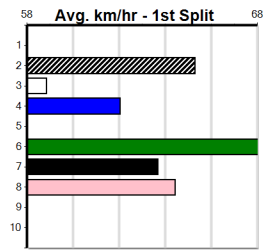

RSN GREY AREAS - WEDNESDAY & FRIDAY

Distance: 400m, Race Type: Maiden, Total Prizemoney: $2,535
1st: $1,680, 2nd: $520, 3rd: $260, 4th: $75

Watchdog Tips: ☐ ☐ ☐ ☐ ☐ Bet:

	Form Box	Wgt	Dist	Track	Date	Time	BON	Margin	1st/2nd (Time)	PIR	Checked	Comment	WR	Split 1	S/P	Grade		
1	CORRYONG [M]																	
	BK	Bitch		May-23		Sire: KURO KISMET		Dam: RIVIERA CRUZ		Trainer: Clinton Rand (Heyfield)								
	Owner(s): C Rand																	
	Winning Distances: < 300m (0) 300 - 399m (0) 400 - 499m (0) 500 - 599m (0) 600 - 699m (0) > 700m (0)																	
	Winning Weights:																	
	<table border="1"> <thead> <tr><th>Bx</th><th>1st</th><th>2nd</th><th>3rd</th><th>4th</th><th>5th</th><th>6th</th><th>7th</th><th>8th</th></tr> </thead> <tbody> <tr><td>1</td><td></td><td></td><td></td><td></td><td></td><td></td><td></td><td></td></tr> <tr><td>2</td><td></td><td></td><td></td><td></td><td></td><td></td><td></td><td></td></tr> <tr><td>3</td><td></td><td></td><td></td><td></td><td></td><td></td><td></td><td></td></tr> <tr><td>4</td><td></td><td></td><td></td><td></td><td></td><td></td><td></td><td></td></tr> <tr><td>5</td><td></td><td></td><td></td><td></td><td></td><td></td><td></td><td></td></tr> <tr><td>6</td><td></td><td></td><td></td><td></td><td></td><td></td><td></td><td></td></tr> <tr><td>7</td><td></td><td></td><td></td><td></td><td></td><td></td><td></td><td></td></tr> <tr><td>8</td><td></td><td></td><td></td><td></td><td></td><td></td><td></td><td></td></tr> </tbody> </table>																	
	Last 3 wins NOT included above																	
	<table border="1"> <tr><td>Prize</td><td></td><td></td><td></td><td></td><td></td><td></td><td></td><td>$0</td></tr> <tr><td>Best</td><td></td><td></td><td></td><td></td><td></td><td></td><td></td><td>FSH</td></tr> <tr><td>Starts</td><td></td><td></td><td></td><td></td><td></td><td></td><td></td><td>0-0-0-0</td></tr> <tr><td>Trk/Dts</td><td></td><td></td><td></td><td></td><td></td><td></td><td></td><td>0-0-0-0</td></tr> <tr><td>APM</td><td></td><td></td><td></td><td></td><td></td><td></td><td></td><td>0</td></tr> </table>																	
	2	WHY NOT HAYDEN [M]																
		BK	Dog		Feb-23		Sire: MY REDEEMER		Dam: WHY NOT LUV		Trainer: Leigh Carter (Devon Meadows)							
Owner(s): G Carter																		
Winning Distances: < 300m (0) 300 - 399m (0) 400 - 499m (0) 500 - 599m (0) 600 - 699m (0) > 700m (0)																		
Winning Weights:																		
<table border="1"> <thead> <tr><th>Bx</th><th>1st</th><th>2nd</th><th>3rd</th><th>4th</th><th>5th</th><th>6th</th><th>7th</th><th>8th</th></tr> </thead> <tbody> <tr><td>1</td><td></td><td></td><td></td><td></td><td></td><td></td><td></td><td></td></tr> <tr><td>2</td><td></td><td></td><td></td><td></td><td></td><td></td><td></td><td></td></tr> <tr><td>3</td><td></td><td></td><td></td><td></td><td></td><td></td><td></td><td></td></tr> <tr><td>4</td><td></td><td></td><td></td><td></td><td></td><td></td><td></td><td></td></tr> <tr><td>5</td><td></td><td></td><td></td><td></td><td></td><td></td><td></td><td></td></tr> <tr><td>6</td><td></td><td></td><td></td><td></td><td>2</td><td></td><td></td><td></td></tr> <tr><td>7</td><td></td><td></td><td></td><td></td><td></td><td></td><td></td><td></td></tr> <tr><td>8</td><td></td><td>1</td><td></td><td></td><td></td><td></td><td></td><td></td></tr> </tbody> </table>																		
Last 3 wins NOT included above																		
<table border="1"> <tr><td>Prize</td><td></td><td></td><td></td><td></td><td></td><td></td><td></td><td>$670.00</td></tr> <tr><td>Best</td><td></td><td></td><td></td><td></td><td></td><td></td><td></td><td>23.16(6)-21/1/25</td></tr> <tr><td>Starts</td><td></td><td></td><td></td><td></td><td></td><td></td><td></td><td>3-0-1-0</td></tr> <tr><td>Trk/Dts</td><td></td><td></td><td></td><td></td><td></td><td></td><td></td><td>3-0-1-0</td></tr> <tr><td>APM</td><td></td><td></td><td></td><td></td><td></td><td></td><td></td><td>670</td></tr> </table>																		
3		JULEA RUSLIE [M]																
		WBE	Bitch		Apr-23		Sire: MY REDEEMER		Dam: NELLA RUSLIE		Trainer: Russell Edwards (Devon Meadow)							
	Owner(s): J Allen																	
	Winning Distances: < 300m (0) 300 - 399m (0) 400 - 499m (0) 500 - 599m (0) 600 - 699m (0) > 700m (0)																	
	Winning Weights: