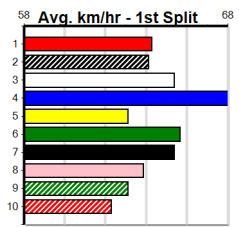

Shepparton

7
10:36AM
(VIC time)

GPP LASER3300 (250+RANK)

Distance: 450m, Race Type: Grade 5, Total Prizemoney: $1,530
1st: $1,000, 2nd: $320, 3rd: $160, 4th: $50

Watchdog Tips:

5

7

3

6

Bet:

Win 5

Main race listing table with columns for Form, Box, Weight, Dist, Track, Date, Time, BON, Margin, 1st/2nd (Time), PIR, Checked, Comment, W/R, Split 1, S/P, Grade. Includes 10 race entries with details on horses, trainers, and winning boxes.