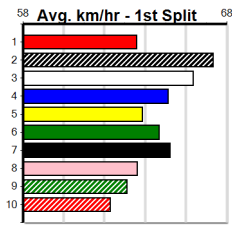

CKH PAINTING (250+RANK)

Distance: 450m, Race Type: Mixed 4/5, Total Prizemoney: $1,530
1st: $1,000, 2nd: $320, 3rd: $160, 4th: $50

6

10:20AM

(VIC time)

CRUSOE RICO (2) was a solid all the way winner here 2 starts back and he has the speed to lead from go to whoa again. ATLAS AMAZON (4) has recorded top placings in her 3 starts here to date and she could challenge again.

Watchdog Tips:

2

4

5

7

Bet:

Win 2

Form **Box** **Weight** **Dist** **Track** **Date** **Time** **BON** **Margin** **1st/2nd (Time)** **PIR** **Checked** **Comment** **W/R** **Split 1** **S/P** **Grade**

1	IMPERIAL SON [5] BIKS	<i>May find some of these a bit too quick, tested.</i>	Winnings	$15.00
BK	D	Oct-21	BARCIA BALE	IT'S A MAYBE
Trainer: Riana Groom (Seymour)				
7th (4)	32.3	530	APK R6 26-Sep-24	31.42 29.84 13.00LWARCRAFT (30.56) 5.47 $10.00 6
3rd (2)	32.6	400	GAW R4 02-Oct-24	23.02 22.56 5.50LCULBURRA (22.65) 8.84 $2.50 6
5th (4)	32.6	530	APK R12 17-Oct-24	32.25 30.39 11.00LMUNDULLA (31.51) 0 VNAI 5.33 $3.10 6
7th (5)	33.4	390	SHP R10 17-Feb-25	22.62 21.72 8.50LGOT A MESSAGE (22.05) M/87 8.75 $30.90 5
Owner(s): Fluffy Duck (SYN), B Finn, S Scott				

2	CRUSOE RICO [4]	<i>Solid all the way win here 2 back, one to beat.</i>	Winnings	$4.40
RBD	D	Feb-22	HARD STYLE RICO	CRACKED SODA
Trainer: Benjamin Abela (Echuca)				
5th (2)	34.0	425	BEN R4 31-Jan-25	24.36 23.54 12.00LTATTOOED (23.54) M/334 6.52 $25.60 FFA
8th (1)	33.9	390	BAL R13 05-Feb-25	23.11 21.80 14.00LNANNA NAP (22.19) M/68 8.62 $4.40 5
1st (8)	33.8	450	SHP R6 10-Feb-25	25.49 24.99 1.00LOUR ALAMO (25.54) Q/111 6.63 $13.40 5
6th (3)	33.8	400	GEL R11 14-Feb-25	23.21 22.21 8.50LBLACKPOOL RANGER (22.63)M/25 SW 8.60 $4.40 5
Owner(s): K Abela				

3	DOLLAR SIGNS [4]	<i>Plenty of talent, good early speed, must respect.</i>	Winnings	$8.00
WF	D	Jan-21	ORSON ALLEN	MEPUNGA FOCUS
Trainer: Aaron Debattista (Toolleen)				
5th (7)	34.5	500	BEN R4 24-Jan-25	28.91 28.11 6.00LGOT A PULSE (28.52) M/776 6.83 $27.00 5
1st (5)	35.1	500	BEN R6 29-Jan-25	28.46 28.46 5.00MILLERS ROAD (28.81) Q/111 SW 6.61 $2.10 T3-5
5th (1)	34.9	500	BEN R6 07-Feb-25	28.81 28.12 7.00LURANA JASMINE (28.33) M/235 6.82 $4.30 5
3rd (4)	34.5	545	BAL R6 12-Feb-25	31.28 30.84 6.00LDIMORA CRUZ (30.89) M/3333 6.89 $4.70 5
Owner(s): A Debattista				

4	ATLAS AMAZON [5]	<i>Top placings in her 3 starts here to date, danger.</i>	Winnings	$3.60
BK	B	Dec-22	FERAL FRANKY	SEVILLA
Trainer: Barry McNamara (Junortoun)				
2nd (6)	28.6	450	SHP R10 27-Jan-25	25.76 25.20 0.75LTIGER SHARK (25.71) Q/111 6.66 $1.90 5
4th (3)	28.3	390	BAL R12 05-Feb-25	23.04 21.80 11.00LBUBBA RAY BANNER (22.28) M/34 SW 8.62 $11.90 5
3rd (6)	28.3	450	SHP R6 10-Feb-25	25.63 24.99 2.25LCRUSOE RICO (25.49) M/754 6.88 $11.20 5
3rd (3)	28.4	450	SHP R6 17-Feb-25	25.43 25.00 3.00LHIGHER FORCE (25.23) M/112 6.57 $19.80 5
Owner(s): B McNamara				

5	BONA VISTA (NSW)[5]	<i>Sowed speed in smart recent wins, chance here.</i>	Winnings	$6.50
BK	D	Nov-22	FERNANDO BALE	CHAMPION MODEL
Trainer: Matthew Marshall (Darley)				
7th (3)	33.9	450	BAL R3 22-Jan-25	26.57 25.06 15.00LREIKO WALTER (25.57) M/677 6.80 $13.80 X67
1st (5)	34.3	450	BAL R13 27-Jan-25	25.82 25.74 0.75LREADY TO STAGGER (25.86) Q/111 6.65 $3.80 T3-RW
1st (7)	34.0	450	SHP R6 01-Feb-25	25.58 25.50 1.5LPICHOLA RALPHY (25.69) Q/222 6.63 $3.40 5
7th (6)	33.4	460	GEL R6 07-Feb-25	26.50 25.68 7.50LPAW TORONTO (26.00) M/555 V0 6.88 $8.30 RWH
Owner(s): G Ebenezer