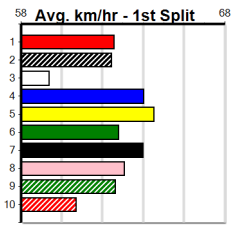

Distance: 390m, Race Type: Maiden, Total Prizemoney: $1,530
1st: $1,000, 2nd: $320, 3rd: $160, 4th: $50

1

8:49AM

(VIC time)

ASTON ACTION (1) has been smartly placed in 10 of his 12 starts to date and he is drawn to break through for a much deserved victory here. ZINZAN CIAN (4) can race on the speed from the outset and looks set to be right in the finish.

Watchdog Tips: 1 4 8 6 Bet: Win 1

Table with 15 columns: Form, Box, Weight, Dist, Track, Date, Time, BON, Margin, 1st/2nd (Time), PIR, Checked, Comment, W/R, Split 1, S/P, Grade.

1 ASTON ACTION [M] Smart placings in 10 from 12 starts, can go close.
BD D Nov-22 ASTON DEE BEE ASTON SAVANNAH $4.60
Trainer: Stephen Brincat (Albanvale)
3rd (7) 40.2 390 BAL R2 27-Jan-25 23.51 22.25 4.75LMAYBE SOON (23.18) M/33 . . . 9.13 $1.70 T3-M

Winning Boxes table with columns 1-8 and rows for Prize, Best, Starts, Trk/Dst, APM.

2 MAGIC SOCK [M] Good mid race pace in last start placing, respect.
BK B May-23 ASTON RUPEE LEE ALI $6.50
Trainer: Greg Johnson (Point Cook)
7th (2) 22.7 390 SHP R3 09-Dec-24 23.19 21.77 11.00LAEROPLANE ARROW (22.45) S/87 . . . 8.94 $7.50 M

Winning Boxes table with columns 1-8 and rows for Prize, Best, Starts, Trk/Dst, APM.

3 ASTON DAICOS [M] Handy straight placing last start, place hopes.
BK D Feb-23 FERNANDO BALE ASTON MAEVE $15.00
Trainer: Samuel Webb (Eaglehawk)
6th (4) 28.6 425 BEN R1 10-Jan-25 25.28 23.58 12.00LTIGER SHARK (24.48) S/666 . V5 . 6.92 $19.20 M

Winning Boxes table with columns 1-8 and rows for Prize, Best, Starts, Trk/Dst, APM.

4 ZINZAN CIAN (NSW)[M] *** SCRATCHED ***
BEF B Feb-23 ZINZAN BROOKE PEBBLES CIAN $5.50
Trainer: Derek Faulknaill (Elphinstone)
5th (7) 27.7 390 WBL R2 27-Jan-25 23.07 22.29 8.00LSTON NAXXAR (22.53) M/45 . . . 9.11 $7.50 M

Winning Boxes table with columns 1-8 and rows for Prize, Best, Starts, Trk/Dst, APM.

5 TWILIGHT LIZZY [M] Shown speed in placings here last 2, keep safe.
BD B Feb-23 KOBLENZ TWILIGHT CONNIE $8.00
Trainer: Steven Vantaarling (Tallygaroopna)
7th (7) 23.4 390 SHP R1 30-Jan-25 23.41 22.30 13.00LSOCKS AND SLIDES (22.56) M/56 . . . 8.66 $38.40 M

Winning Boxes table with columns 1-8 and rows for Prize, Best, Starts, Trk/Dst, APM.

6 DOOKIE DIVA [M] Good turn of foot once balanced, chance if steps.
WBK B Nov-22 KOBLENZ NICKY NEO $6.50
Trainer: Roslyn Russell (Tatura)
3rd (6) 25.3 390 SHP R1 21-Dec-24 23.05 22.17 7.50LSTON FULHAM (22.55) M/53 . . . 8.90 $11.20 M

Winning Boxes table with columns 1-8 and rows for Prize, Best, Starts, Trk/Dst, APM.

7 SLEEK DESIGN [M] Handy placings in 2 of his last 3, cannot dismiss.
BK D Jan-23 KOBLENZ LITTLE BIT SLEEK $10.00
Trainer: Garry Johnson (Chum Creek)
8th (2) 33.0 350 HVL R7 29-Jan-25 20.11 19.61 7.00LLA BELLA MIKADO (19.65) M/6 . . . 6.82 $12.70 M

Winning Boxes table with columns 1-8 and rows for Prize, Best, Starts, Trk/Dst, APM.

8 HUSKY SING [M] Placed from wide draws in her last 3, threat.
BK B Nov-22 BERNARDO HUSKY FLYER $3.60
Trainer: Gayle Lemin (Woodvale)
5th (5) 28.4 410 HOR R2 22-Oct-24 24.22 22.99 6.00LRICO BALBOA (23.82) S/66 . . . 10.93 $8.40 M

Winning Boxes table with columns 1-8 and rows for Prize, Best, Starts, Trk/Dst, APM.

9 SHIMA SUNSET [M] (4) Can be a bit slow into stride, may need some luck.
RF D Apr-23 FERNANDO BALE SHIMA GLOW $6.50
Trainer: Luke Harris (Devon Meadows)
7th (7) 32.6 460 GEL R2 28-Jan-25 26.96 25.81 6.50LREV PIRATE (26.51) Q/316 . V14 . 6.68 $4.60 M