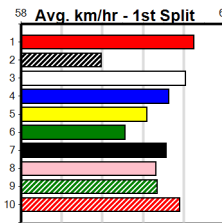

MMS ACCESS (250+RANK)

Distance: 390m, Race Type: Grade 6, Total Prizemoney: $1,530
1st: $1,000, 2nd: $320, 3rd: $160, 4th: $50

10

11:30AM

(VIC time)

MISCLASSIFIED (1) had little luck last start after solid wins in her first 2 starts and she is drawn to make amends today. TIPSY TURTLE (7) can race on the speed from the outset in this and he looks like the main danger.

Watchdog Tips: 1 7 3 2 **Bet:** Trifecta 1/2,3,7/2,3,7 ($10 - 166.67%)