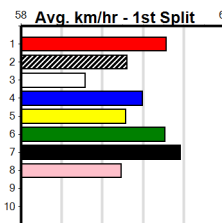

ELITE COLLARS & LEADS (250+RANK)

Distance: 450m, Race Type: Mixed 6/7, Total Prizemoney: $1,530

1st: $1,000, 2nd: $320, 3rd: $160, 4th: $50

NO GOOD (6) was a solid 22.06 Ballarat winner 2 starts back and a repeat effort in this will be very hard to beat. CANYA KELSEY (8) has shown speed in her recent placings and she looks like the main danger here.

Watchdog Tips: **6** **8** **1** **3** **Bet:** **Trifecta 6/1,3,8/1,3,4,8 ($10 - 111.11%)**