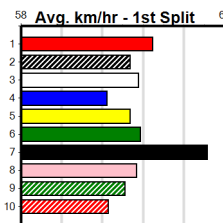

# NAGAMBIE GUTTER CLEANING (250+RA)

Distance: 450m, Race Type: Grade 5, Total Prizemoney: \$1,530  
1st: \$1,000, 2nd: \$320, 3rd: \$160, 4th: \$50

JUDGEMENTAL (6) has recorded explosive wins in 2 of his last 4 starts and he looks hard to hold out with an ounce of luck here. ATLAS ALIEN (3) can show good speed once into full stride and he could be right in the finish.