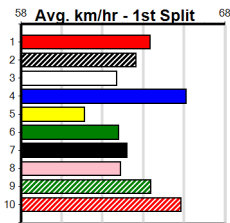

Trainer: Brenda Kinder (Girgarre)

3rd (8)	27.3	500
---------	------	-----

9

11:10AM

(VIC time)

BIG REVEAL (2) is much better than his last couple of starts and he could prove hard to hold out with even luck in this. SELL YOUR SOUL (6) can explode mid race in his races and he could make his presence felt in the run home.