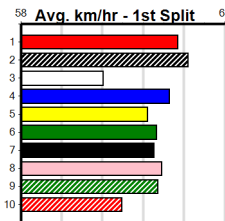

12

12:00PM

(VIC time)

SPORTSBET MAKE IT A MULTI (250+RAN)

Distance: 390m, Race Type: Grade 5, Total Prizemoney: \$1,530
1st: \$1,000, 2nd: \$320, 3rd: \$160, 4th: \$50

BROADWAY ICON (8) is much better drawn today out wide and she could wind up once balanced and prove hard to hold out in this. SACHIN (1) is drawn to race closer to the speed early here and he could be prominent throughout.