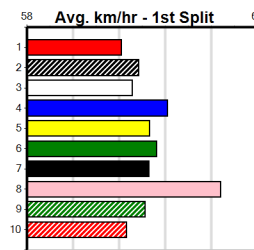

Distance: 450m, Race Type: Grade 5, Total Prizemoney: $1,530
1st: $1,000, 2nd: $320, 3rd: $160, 4th: $50

5

10:01AM

(VIC time)

TICK RETURNS (8) will find this much easier than her most recent racing and she can return to the winners list in this. PAW KATTIA (6) can race on the speed from the outset and she could make her presence felt.

Watchdog Tips: **8** **6** **7** **4** **Bet:** Box Quinella 6,7,8 ($10 for 333.33%)

Form	Box	Wgt	Dist	Track	Date	Time	BON	Margin	1st/2nd (Time)	PIR	Checked	Comment	WR	Split 1	S/P	Grade

BALLOON HEAD (NSW)[5] *** SCRATCHED *** $15.00
BK Dog Apr-21 Sire: ASTON DEE BEE Dam: NO SPARKLE LEICA
Owner(s): D Petersen
Trainer: Darren Petersen (Rochester)
ENG BAL 2025-02-24

Winning Distances: < 300m (0) 300 - 399m (2) 400 - 499m (2) 500 - 599m (0) 600 - 699m (0) > 700m (0)
Winning Weights: 34.0(1) 34.7(2) 35.7(1)

Pos	Rank	Wgt	Dog	Date	Time	BON	Margin	1st/2nd (Time)	PIR	Checked	Comment	WR	Split 1	S/P	Grade
5th (1)	35.0	390	SHP R4	23-Nov-24	22.71	21.91	5.50L	CRACKERJACK BERN	M/65	.	.	.	8.77	$12.60	5
2nd (2)	35.0	425	BEN R4	27-Nov-24	24.49	24.03	3.00L	IRON TYSON (24.29)	M/432	.	SW	.	6.77	$4.30	T3-5
2nd (6)	34.7	425	BEN R11	04-Dec-24	24.54	24.18	1.25L	GOLD GIZMO (24.45)	M/643	.	.	.	6.66	$27.50	5
7th (2)	35.1	425	BEN R12	11-Dec-24	24.84	24.14	7.00L	COLLINDA LAW (24.37)	M/457	.	.	.	6.83	$21.40	T3-5
6th (2)	35.5	450	SHP R8	21-Dec-24	26.43	25.56	13.00L	TOP SPEED GEAR (25.58)	S/876	.	.	.	6.85	$17.80	5
7th (3)	34.7	425	BEN R11	08-Jan-25	25.11	23.64	17.00L	BINGO DASH (23.94)	S/887	.	.	.	6.89	$28.70	T3-5
5th (5)	35.0	425	BEN R11	15-Jan-25	25.13	24.09	12.00L	ALL TALENT (24.30)	M/775	.	.	.	6.79	$29.40	X45
7th (7)	36.1	390	SHP R6	20-Feb-25	23.32	22.21	16.00L	RUSSIAN BERRY (22.21)	M/67	.	.	.	8.79	$55.90	T3-5

Last 3 wins NOT included above

Pos	Rank	Wgt	Dog	Date	Time	BON	Margin	1st/2nd (Time)	PIR	Checked	Comment	WR	Split 1	S/P	Grade
1st (8)	34.7	390	WBL R4	27-Nov-23	22.69	22.34	1.25L	SKIDAMARINK (22.77)	M/21	.	SW	.	8.66	$1.60	X67
1st (5)	34.7	390	WBL R9	15-Jan-24	22.47	22.30	0.05L	GOLDEN SCOTCH (22.48)	S/42	.	.	.	8.64	$1.70	6G
1st (1)	35.7	450	BAL R8	23-Jun-24	25.58	25.50	3.75L	LALA QUICK (25.83)	M/111	.	.	.	6.79	$2.20	T3-5

Box History

Bx	1st	2nd	3rd	4th	5th	6th	7th	8th
1	1	1	1	1	1	1	1	1
2	1	1	2	2	1	1	3	
3				2	1		1	
4				1	1		2	
5	1	1	1	1	3			
6	2	2	2	1				
7	1	1	1	1	2	1	1	
8	2	2	1	1	1	1	1	

Prize Best	$10680.00
Starts	25.95(8)-10/8/24
Trk/Dts	48-4-8-6
APM	2-0-0-0
	1258