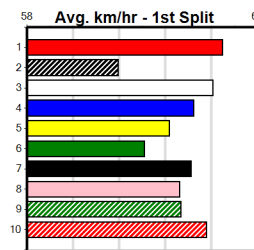

MMS ACCESS (250+RANK)

Distance: 390m, Race Type: Grade 6, Total Prizemoney: $1,530
1st: $1,000, 2nd: $320, 3rd: $160, 4th: $50

MISCLASSIFIED (1) had little luck last start after solid wins in her first 2 starts and she is drawn to make amends today. TIPSY TURTLE (7) can race on the speed from the outset in this and he looks like the main danger.

Watchdog Tips: 1 7 3 2 Bet: Trifecta 1/2,3,7/2,3,7 ($10 - 166.67%)

Race card for MISCLASSIFIED [6]. Includes owner (A Debattista), sire (KOBLENZ), dam (MISS WORLD), and a list of past race results with dates, times, and odds.

Race card for DESTINI LORENZO (NSW)[6]. Includes owner (San Antonio), sire (FERAL FRANKY), dam (PRECIOUS DESTINI), and a list of past race results.

Race card for STARSHIP ATLAS [6]. Includes owner (Vi Alskar), sire (TOMMY SHELBY), dam (STARLIGHT AMY), and a list of past race results.

Race card for MARIONVALE KEV [6] Biks. Includes owner (B Fothergill), sire (BEAST UNLEASHED), dam (USARA ALLEN), and a list of past race results.

Race card for ASTON TAFARI [6]. Includes owner (R Borda), sire (FERNANDO BALE), dam (ASTON PERIGNON), and a list of past race results.