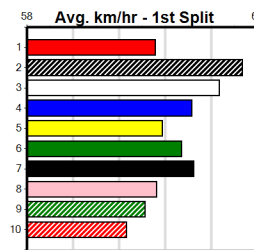

CKH PAINTING (250+RANK)

Distance: 450m, Race Type: Mixed 4/5, Total Prizemoney: $1,530
1st: $1,000, 2nd: $320, 3rd: $160, 4th: $50

CRUSOE RICO (2) was a solid all the way winner here 2 starts back and he has the speed to lead from go to whoa again. ATLAS AMAZON (4) has recorded top placings in her 3 starts here to date and she could challenge again.

Watchdog Tips: 2 4 5 7 **Bet:** Win 2

1

IMPERIAL SON [5] Blks **$15.00**
BK Dog Oct-21 Sire: BARCIA BALE Dam: IT'S A MAYBE
Owner(s): Fluffy Duck (SYN), B Finn, S Scott Trainer: Riana Groom (Seymour)
Winning Distances: < 300m (0) 300 - 399m (2) 400 - 499m (2) 500 - 599m (0) 600 - 699m (0) > 700m (0)
Winning Weights: 32.1(1) 32.5(1) 32.7(1) 32.8(1)
ST (-) 32.5 350 TRA 17-Jun-24 20.23 3.75L Trial Cleared M/43 . . . 3of5 . . . ST
2nd (7) 32.4 400 WGL R9 02-Jul-24 23.15 22.51 3.25L AUSSIE SUPREME (22.94) M/22 . . . 8.48 $5.00 5
1st (1) 32.1 400 GAW R10 28-Jul-24 22.68 22.55 4.75L BROOKLYN ROAD (23.02) 0 . . . SAMP 8.74 $1.33 6
2nd (2) 32.2 530 APK R9 19-Sep-24 30.83 30.35 2.50L GOUDA MONELLI (30.65) M/44 . . . 5.31 $7.00 6
7th (4) 32.3 530 APK R6 26-Sep-24 31.42 29.84 13.00 WARCRAFT (30.56) 5.47 $10.00 6
3rd (2) 32.6 400 GAW R4 02-Oct-24 23.02 22.56 5.50L CULBURRA (22.65) 8.84 $2.50 6
5th (4) 32.6 530 APK R12 17-Oct-24 32.25 30.39 11.00 MUNDULLA (31.51) 0 . . . VNAI 5.33 $3.10 6
7th (5) 33.4 390 SHP R10 17-Feb-25 22.62 21.72 8.50L GOT A MESSAGE (22.05) M/87 . . . . . 8.75 $30.90 5
Last 3 wins NOT included above
1st (1) 32.5 395 TRA R1 21-Jun-23 22.25 22.20 5.50L GOTHAM MARQUESS (22.63) S/411 . . . . . 3.81 $2.00 M
1st (1) 32.8 450 TRA R3 07-Jul-23 25.44 25.34 5.50L TRICKY KELVIN (25.81) M/211 . . . SW . . . 6.71 $1.10 7
1st (6) 32.7 395 TRA R9 06-Oct-23 22.16 22.04 1.00L BRING YOUR BEST (22.23) M/322 . . . SW . . . 3.80 $2.70 X67

Box History

Bx	1st	2nd	3rd	4th	5th	6th	7th	8th
1	3	1	1	1				
2		1	1					
3								
4					1			1
5								1
6	1				1			
7		2	1					
8								1

Prize Best	$10280.00
Starts	FSTD
Trk/Dts	16-4-4-2
APM	0-0-0-0 864