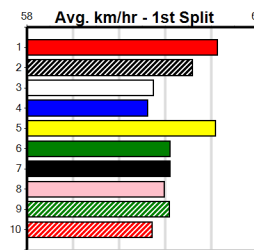

SHEPP CITY FENCING (250+RANK)

Distance: 390m, Race Type: Grade 5, Total Prizemoney: $1,530
1st: $1,000, 2nd: $320, 3rd: $160, 4th: $50

ORIENTAL AURORA (5) has the speed to find the arm soon after box rise from her tough draw and she will be very hard to reel in if she does. JABBERWOCKY (1) rises in class here but was impressive in his solid last start win and can challenge.

Watchdog Tips: 5 1 7 3 **Bet:** Win 5

1

JABBERWOCKY [5] **Up in class but impressed last start, major player** **$6.50**

WBK Dog Dec-22 Sire: KURO KISMET Dam: LIGHTNING BLUE Trainer: Brendon Jones (Pyalong)

Owner(s): Tenacious Two (SYN), R Russell, M Mayle

Winning Distances: < 300m (0) 300 - 399m (3) 400 - 499m (0) 500 - 599m (0) 600 - 699m (0) > 700m (0)

Winning Weights: 34.4(1) 34.6(1) 35.8(1)

Box	1st	2nd	3rd	4th	5th	6th	7th	8th
1								
2								
3								
4								
5								
6								
7								
8								

Prize Best Starts Trk/Dts APM: $5410.00, 22.25(6)-17/2/25, 11-3-1-2, 5-2-0-1, 3626

2

FIRING CHIEF [5] **Met some handy ones in his last few, keep safe.** **$15.00**

BK Dog Dec-21 Sire: COSMIC CHIEF Dam: MISS HEART Trainer: Patrick Newell (Wallan)

Owner(s): P Newell

Winning Distances: < 300m (0) 300 - 399m (6) 400 - 499m (2) 500 - 599m (0) 600 - 699m (0) > 700m (0)

Winning Weights: 32.7(1) 32.9(2) 33.0(1) 33.2(2) 33.5(2)

Box	1st	2nd	3rd	4th	5th	6th	7th	8th
1								
2								
3								
4								
5								
6								
7								
8								

Prize Best Starts Trk/Dts APM: $12360.00, 22.26(1)-19/12/24, 61-8-6-10, 8-1-1-0, 3499

3

BROOMBRAE FRITZ [5] **Hit the line in handy recent placings, threat.** **$8.00**

BE Dog Jul-21 Sire: TOMMY SHELBY Dam: ZIANNA ROSE Trainer: David Torr (Woodvale)

Owner(s): D Torr

Winning Distances: < 300m (0) 300 - 399m (2) 400 - 499m (6) 500 - 599m (0) 600 - 699m (0) > 700m (0)

Winning Weights: 31.5(1) 31.7(1) 31.8(2) 32.8(1) 33.0(1) 33.2(1) 34.0(1)

Box	1st	2nd	3rd	4th	5th	6th	7th	8th
1								
2								
3								
4								
5								
6								
7								
8								

Prize Best Starts Trk/Dts APM: $21315.00, 22.31(1)-29/2/24, 65-8-9-18, 10-2-1-3, 3038

4

SPOILER ALERT [5] **Solid all the way win here last start, respect.** **$10.00**

BD Dog Nov-21 Sire: FERAL FRANKY Dam: NICKO DANCER Trainer: Barry Hall (Dingee)

Owner(s): J Hall

Winning Distances: < 300m (0) 300 - 399m (6) 400 - 499m (1) 500 - 599m (0) 600 - 699m (0) > 700m (0)

Winning Weights: 28.8(1) 29.0(2) 29.1(1) 29.2(1) 30.5(1) 30.6(1)

Box	1st	2nd	3rd	4th	5th	6th	7th	8th
1								
2								
3								
4								
5								
6								
7								
8								

Prize Best Starts Trk/Dts APM: $16345.00, 22.19(8)-13/2/25, 58-7-7-8, 30-6-6-1, 4218

5

ORIENTAL AURORA [5] **Has the speed to find the arm in this, one to beat** **$4.60**

BK Bitch Apr-22 Sire: ORSON ALLEN Dam: ORIENTAL JADE Trainer: Paula Boots (Kyabram South)

Owner(s): N Hebart

Winning Distances: < 300m (0) 300 - 399m (4) 400 - 499m (0) 500 - 599m (0) 600 - 699m (0) > 700m (0)

Winning Weights: 24.5(1) 24.6(2) 25.2(1)

Box	1st	2nd	3rd	4th	5th	6th	7th	8th
1								
2								
3								
4								
5								
6								
7								
8								

Prize Best Starts Trk/Dts APM: $10365.00, 22.29(2)-13/6/24, 29-4-8-5, 19-2-6-4, 3039