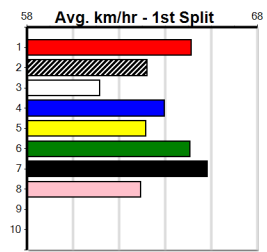

ELITE COLLARS & LEADS (250+RANK)

Distance: 450m, Race Type: Mixed 6/7, Total Prizemoney: $1,530
1st: $1,000, 2nd: $320, 3rd: $160, 4th: $50

NO GOOD (6) was a solid 22.06 Ballarat winner 2 starts back and a repeat effort in this will be very hard to beat. CANYA KELSEY (8) has shown speed in her recent placings and she looks like the main danger here.

Watchdog Tips: **6** **8** **1** **3** **Bet:** **Trifecta 6/1,3,8/1,3,4,8 ($10 - 111.11%)**

Form Box	Wgt	Dist	Track	Date	Time	BON	Margin	1st/2nd (Time)	PIR	Checked	Comment	WR	Split 1	S/P	Grade

1

CLASSIC GREY [6]

Gun draw, smart placings last two, chance here.

$7.00

BE Dog Mar-22 Sire: FERNANDO BALE Dam: MOMBASA
Owner(s): G Guy Trainer: Gregory Guy (Huntly)

Winning Distances: < 300m (0) 300 - 399m (0) 400 - 499m (0) 500 - 599m (1) 600 - 699m (1) > 700m (0)

Winning Weights: 31.5(1) 31.9(1)

2nd (4)	31.7	595	SAP	R7	19-Aug-24	34.91	34.53	0.50L SINGLE LADIES (34.88)	M/3333				9.55	$3.50	RW
2nd (3)	32.1	595	SAP	R4	26-Aug-24	34.52	33.98	2.25L MISTY BLUE (34.37)	Q/1111				9.19	$4.10	RW
6th (8)	31.5	525	MEP	R10	04-Sep-24	31.36	30.09	15.00 VISTA CADMIUM (30.37)	M/1476				5.18	$6.30	X67H
6th (2)	32.0	515	SAN	R2	12-Sep-24	30.50	29.20	10.00 PAW FREDRICK (29.82)	Q/4666		SW		5.21	$13.30	X67
5th (8)	32.3	500	BEN	R6	04-Oct-24	28.81	27.99	8.50L PERFECT ACE (28.23)	M/245				6.60	$11.10	RWH
5th (2)	32.1	425	BEN	R4	25-Oct-24	24.70	23.88	12.00 CRACKERJACK TONK (23.88)	Q/236				6.60	$15.90	6G
3rd (4)	32.7	410	HOR	R10	09-Nov-24	23.54	22.98	4.50L ENZOLA (23.24)	M/43				10.46	$20.70	6G
3rd (6)	33.2	425	BEN	R2	22-Nov-24	24.36	23.58	7.00L NIGEL DEVERE (23.89)	Q/454		SW		6.70	$11.60	X67

Last 3 wins NOT included above

1st (2)	31.5	525	MEP	R2	27-Mar-24	30.72	29.96	3.25L BOB DEEDS (30.95)	Q/2111				5.27	$7.30	M
1st (2)	31.9	600	MEP	R7	03-Apr-24	35.22	34.77	1.75L BOMB NEAVE (35.34)	Q/1111				9.09	$2.80	X67

Box History

Bx	1st	2nd	3rd	4th	5th	6th	7th	8th
1								
2	2				1	1		
3		1						
4		1	1					
5								1
6			1					
7					1			
8					1	2		

Prize Best $6770.00
Starts FSH
Trk/Dts 13-2-2-2
APM 0-0-0-0
1757

2

UTAH ICON [6]

Hit the line in good win 3 back, place hopes.

$10.00

BK Dog May-23 Sire: WALK HARD Dam: BLUEGRASS ICON
Owner(s): Sullivan Sullivan (SYN), R Sullivan, M Sullivan Trainer: Robert Sullivan (Shepparton East)

Winning Distances: < 300m (0) 300 - 399m (0) 400 - 499m (1) 500 - 599m (1) 600 - 699m (0) > 700m (0)

Winning Weights: 30.9(1) 31.2(1)

1st (5)	31.2	450	SHP	R5	09-Jan-25	26.23	25.57	0.50L RIPPING IT UP (26.26)	M/546				7.04	$2.90	M
5th (2)	31.3	390	SHP	R3	27-Jan-25	22.61	22.23	6.00L GOT A HABIT (22.23)	M/55				8.70	$23.10	X67H
5th (8)	31.1	450	SHP	R6	30-Jan-25	26.20	25.49	7.50L NOAH'S BEST (25.70)	S/887				7.32	$4.20	X67
1st (8)	30.9	500	BEN	R7	05-Feb-25	28.47	28.47	5.50L KURRACA JINNIE (28.85)	M/421				6.80	$2.80	X67
4th (2)	31.3	390	SHP	R1	10-Feb-25	22.45	21.93	3.75L MISCLASSIFIED (22.20)	S/85				8.95	$16.70	X67
8th (3)	31.0	450	SHP	R5	17-Feb-25	26.38	25.00	18.00L ASTON GUITAR (25.13)	M/667				6.81	$32.80	X67

Last 3 wins NOT included above

Box History

Bx	1st	2nd	3rd	4th	5th	6th	7th	8th
1								
2				1	1			
3								1
4								
5	1							
6								
7								
8	1				1			

Prize Best $2225.00
Starts FSH
Trk/Dts 26.20(8)-30/1/25
APM 6-2-0-0
3-1-0-0
2025