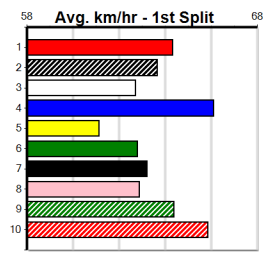

BIG REVEAL (2) is much better than his last couple of starts and he could prove hard to hold out with even luck in this. SELL YOUR SOUL (6) can explode mid race in his races and he could make his presence felt in the run home.

Watchdog Tips: **2** **6** **4** **8** Bet: **Win 2**

1 **UNLEASH GIGI [7]** Resuming, handy maiden win 2 back, harder here. **$15.00**
BK Bitch Jan-23 Sire: BEAST UNLEASHED Dam: VEGAS TICKET Trainer: Adam Norris (Girgarre)
Winning Distances: < 300m (0) 300 - 399m (1) 400 - 499m (0) 500 - 599m (0) 600 - 699m (0) > 700m (0)
Winning Weights: 26.4(1)
2nd (4) 26.0 390 SHP R2 02-Sep-24 22.94 21.92 4.50L SCOTT LIL DIVA (22.63) M/42 . . . W 8.79 $6.10 M
4th (7) 26.1 390 SHP R2 16-Sep-24 22.58 22.08 3.75L HAS A LOT (22.32) M/33 . . . W 8.51 $3.60 M
1st (5) 26.4 390 SHP R1 17-Oct-24 22.58 22.22 1.25L DALE'S CORNER (22.66) M/11 . . . . 8.52 $2.20 T3-M
8th (1) 26.2 390 BAL R9 28-Oct-24 23.24 22.09 15.00 DIABLO SIXTEEN (22.22) Q/68 . . . W 8.69 $9.00 T3-7
Last 3 wins NOT included above

2 **BIG REVEAL [7]** Much better than his last couple, can go close. **$2.80**
BK Dog Jan-23 Sire: BEAST UNLEASHED Dam: VEGAS TICKET Trainer: Matthew Marshall (Darley)
Winning Distances: < 300m (0) 300 - 399m (1) 400 - 499m (0) 500 - 599m (0) 600 - 699m (0) > 700m (0)
Winning Weights: 30.9(1)
1st (3) 30.9 300 HVL R2 27-Sep-24 17.00 16.87 2.75L LUCKY INDEED (17.19) M/1 . . . . 4.04 $1.30 T3-M
3rd (2) 30.9 390 BAL R13 02-Oct-24 22.30 21.95 5.00L CHEMICAL EROSION (21.95) M/44 . . . . 8.54 $5.40 X67
5th (8) 30.7 425 BEN R4 11-Oct-24 24.54 23.69 8.00L GIACOMO (24.00) M/555 . . . . 6.62 $22.50 X67H
4th (2) 30.5 425 BEN R9 18-Oct-24 24.41 23.95 4.00L IVORY NARWHAL (24.15) S/544 . . . . 6.79 $3.40 7
5th (3) 31.1 400 GEL R9 24-Dec-24 23.52 22.49 8.50L ARCADIA BELLE (22.94) S/76 . . . . 8.92 $5.30 7
2nd (4) 31.1 390 BAL R9 01-Jan-25 22.29 21.97 1.25L SUNNY BOY (22.21) S/22 . . . . 8.44 $9.10 X67H
7th (8) 30.5 400 GEL R9 28-Jan-25 23.69 22.32 11.00 ULTIMO (22.96) S/67 . . . . 8.68 $2.90 7
5th (4) 30.7 390 SHP R2 01-Feb-25 22.65 21.81 2.50L HUSKY SARA LEE (22.48) M/25 . . . . 8.68 $2.00 7
Last 3 wins NOT included above

3 **BEAST POWER [7]** May get shuffled back early here, place looks best **$26.00**
BD Dog Jan-22 Sire: BEAST UNLEASHED Dam: KUNG FU HUSTLE Trainer: Chananchida Sriboon (Sedgwick)
Winning Distances: < 300m (0) 300 - 399m (1) 400 - 499m (0) 500 - 599m (0) 600 - 699m (0) > 700m (0)
Winning Weights: 39.0(1)
8th (1) 37.9 390 SHP R10 21-Nov-24 23.02 22.13 9.00L JABBERWOCKY (22.40) M/88 . . . . 8.80 $5.30 T3-7
6th (5) 37.8 425 BEN R9 27-Nov-24 24.64 24.03 4.50L POPPY RICK (24.33) M/666 . . . . 6.77 $14.80 T3-7
6th (3) 37.7 500 BEN R5 04-Dec-24 29.13 28.34 12.00 JOLLY OLLIE (28.34) M/356 . . . . 6.79 $44.30 X67
7th (7) 38.5 425 BEN R4 14-Dec-24 25.32 24.07 16.00 COLLINDA POPS (24.22) M/677 . . . SW 6.73 $9.80 7
3rd (2) 39.2 390 SHP R10 09-Jan-25 22.75 22.20 3.5L SHY CABANG (22.51) Q/43 . . . . 8.85 $16.00 7
7th (2) 39.8 425 BEN R9 15-Jan-25 25.44 24.09 18.00 KEY PILLARS (24.24) M/577 . . . . 6.70 $20.10 7
2nd (4) 39.6 390 SHP R3 30-Jan-25 22.76 22.30 2.00L MAJOR BASIL (22.64) M/53 . . . . 8.69 $10.60 7
4th (3) 39.7 425 BEN R4 05-Feb-25 24.83 23.94 13.00 WILLOW SKYE (23.94) M/544 . . . . 6.95 $11.20 7
Last 3 wins NOT included above
1st (3) 39.0 390 BAL R1 06-Sep-24 22.76 22.42 1.5L PAW NEV (22.85) M/41 . . . . 8.76 $4.90 M