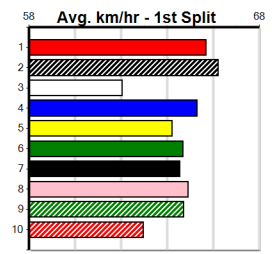

SPORTSBET MAKE IT A MULTI (250+RANK)

Distance: 390m, Race Type: Grade 5, Total Prizemoney: $1,530
1st: $1,000, 2nd: $320, 3rd: $160, 4th: $50

BROADWAY ICON (8) is much better drawn today out wide and she could wind up once balanced and prove hard to hold out in this. SACHIN (1) is drawn to race closer to the speed early here and he could be prominent throughout.

Watchdog Tips: 8 1 7 2 Bet: Win 8

SACHIN [5] Drawn to race closer to the speed, major player. $4.20
Owner(s): M Haines
Sire: ASTON RUPEE Dam: SLINKY INKY
Trainer: James Shaw (Northwood)
Winning Distances: < 300m (0) 300 - 399m (3) 400 - 499m (0) 500 - 599m (0) 600 - 699m (0) > 700m (0)
Winning Weights: 35.6(1) 35.8(1) 37.3(1)
Box History table and Prize Best Starts table included.

RAGING ELSA [5] Biks Much better than her last few starts, can threaten $7.00
Owner(s): J Whybrow
Sire: MEPUNGA BLAZER Dam: SO SAY
Trainer: Nicole Lummas (Wangaratta Sout)
Winning Distances: < 300m (0) 300 - 399m (3) 400 - 499m (1) 500 - 599m (0) 600 - 699m (0) > 700m (0)
Winning Weights: 28.0(1) 28.2(1) 29.0(1) 29.1(1)
Box History table and Prize Best Starts table included.

BETSIE BALE (NSW)[5] Been well beaten in her last few, needs to step. $12.00
Owner(s): L Harris
Sire: FERAL FRANKY Dam: FANTA BALE
Trainer: Luke Harris (Devon Meadows)
Winning Distances: < 300m (0) 300 - 399m (1) 400 - 499m (7) 500 - 599m (1) 600 - 699m (0) > 700m (0)
Winning Weights: 29.0(2) 29.2(3) 29.5(1) 29.6(1) 29.7(2)
Box History table and Prize Best Starts table included.

AUSSIE SAVANNAH (NSW)[5] Good turn of foot once balanced, cannot dismiss. $8.50
Owner(s): M Hetherton
Sire: AUSSIE INFRARED Dam: REGAL SAVANNAH
Trainer: Mark Hetherton (Kilmore)
Winning Distances: < 300m (0) 300 - 399m (7) 400 - 499m (0) 500 - 599m (0) 600 - 699m (0) > 700m (0)
Winning Weights: 27.4(1) 27.5(1) 27.6(1) 27.7(1) 27.8(1) 28.0(1) 28.6(1)
Box History table and Prize Best Starts table included.

JERSEY JET (SA)[5] Drawn to find some trouble here, needs some luck. $10.00
Owner(s): M Giddings
Sire: FLYING RICCIARDO Dam: SELECT SOME
Trainer: Mark Giddings (Heathcote)
Winning Distances: < 300m (0) 300 - 399m (1) 400 - 499m (2) 500 - 599m (0) 600 - 699m (0) > 700m (0)
Winning Weights: 24.7(1) 24.9(1) 25.7(1)
Box History table and Prize Best Starts table included.