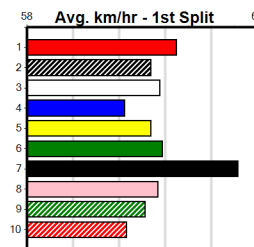

NAGAMBIE GUTTER CLEANING (250+RANK)

Distance: 450m, Race Type: Grade 5, Total Prizemoney: $1,530
1st: $1,000, 2nd: $320, 3rd: $160, 4th: $50

JUDGEMENTAL (6) has recorded explosive wins in 2 of his last 4 starts and he looks hard to hold out with an ounce of luck here. ATLAS ALIEN (3) can show good speed once into full stride and he could be right in the finish.

Watchdog Tips: 6 3 7 5 **Bet:** Win 6

Form Box	Wgt	Dist	Track	Date	Time	BON	Margin	1st/2nd (Time)	PIR	Checked	Comment	WR	Split 1	S/P	Grade
1															
MANDOLIN STORM [5] $8.00															
Smart placing from this draw 2 back, place hopes.															
BK Bitch Feb-23 Sire: ASTON FASTNET Dam: PRETTY MUCH Trainer: Michael Katsiris (Thomastown)															
Owner(s): M Katsiris															
Winning Distances: < 300m (0) 300 - 399m (0) 400 - 499m (3) 500 - 599m (0) 600 - 699m (0) > 700m (0)															
Winning Weights: 29.5(1) 29.6(1) 30.4(1)															
7th (6)	30.1	450	SHP	R5	11-Jan-25	26.21	25.44	10.00 RED ROCKS BEAUTY (25.52)	S/788				6.98	$41.50	7
1st (7)	29.5	400	GEL	R11	21-Jan-25	22.90	22.66	2.75L DRAGON BLACK (23.08)	M/22				8.58	$4.30	7
7th (3)	29.6	400	MTG	R8	23-Jan-25	24.63	23.16	21.00 SOONER OR LATER (23.16)					11.35	$2.15	RW
2nd (2)	29.3	410	HOR	R3	28-Jan-25	23.61	22.92	1.00L PAW QUANDA (23.55)	M/22				10.32	$11.00	X67
1st (8)	29.6	450	SHP	R4	01-Feb-25	25.63	25.50	0.05L SHOOT THE BREEZE (25.63)	M/322				6.78	$8.00	X67
6th (3)	29.6	450	BAL	R10	05-Feb-25	25.89	25.25	9.50L BOMBARDA MAXIMA (25.25)	M/877				7.00	$39.30	5
3rd (1)	29.3	410	HOR	R11	11-Feb-25	23.46	22.82	1.00L RABADA (23.41)	M/44				10.49	$4.30	5
6th (2)	28.9	485	HOR	R6	14-Feb-25	28.12	27.24	5.50L ZIPPING SCOOBY (27.77)	M/666		V7		6.98	$8.30	RW
Last 3 wins NOT included above															
1st (5)	30.4	400	GEL	R3	31-Dec-24	22.83	22.76	8.00L IRENA BELLA (23.37)	M/11		SW		8.40	$4.40	M

Box History								
Bx	1st	2nd	3rd	4th	5th	6th	7th	8th
1								
2	1				1		1	1
3					1	1	1	1
4								
5	1					1		1
6								2
7	1	2						
8	1							

Prize Best Starts Trk/Dts APM
$4540.00
25.63(6)-1/2/25
18-3-3-1
3-1-0-0
4084

Form Box	Wgt	Dist	Track	Date	Time	BON	Margin	1st/2nd (Time)	PIR	Checked	Comment	WR	Split 1	S/P	Grade
2															
ABRAXAS BALE [5] Biks $11.00															
Showed speed in top win 2 back, needs to step.															
BD Dog Apr-22 Sire: CHRISTO BALE Dam: DYNA ROMY Trainer: Luke Harris (Devon Meadows)															
Owner(s): L Harris															
Winning Distances: < 300m (0) 300 - 399m (1) 400 - 499m (3) 500 - 599m (1) 600 - 699m (0) > 700m (0)															
Winning Weights: 35.2(1) 36.3(1) 36.4(1) 36.7(1) 37.0(1)															
6th (4)	36.6	500	BEN	R7	03-Jan-25	28.56	27.90	4.50L MCIVOR JEWELS (28.26)	S/666				6.79	$21.60	5
3rd (4)	36.7	460	WGL	R7	07-Jan-25	26.47	25.65	1.75L SODA DUKE (26.36)	M/555				6.88	$38.60	5
7th (3)	36.9	460	WGL	R6	17-Jan-25	26.53	25.49	7.50L RAPIDFIRE JAYDA (26.03)	M/666				6.83	$26.50	5
2nd (2)	36.8	525	MEP	R11	22-Jan-25	30.44	29.86	2.25L THORKILDSEN (30.28)	M/5222				5.29	$11.00	T3-5
4th (2)	36.8	525	MEA	R12	25-Jan-25	30.67	29.76	2.75L JAZZY BELLE (30.49)	M/3333		SW		5.25	$8.10	5
7th (2)	37.0	460	WGL	R7	07-Feb-25	26.74	25.64	13.00 SAXON KELTON (25.89)	M/657				6.67	$15.60	5
1st (5)	37.0	460	WGL	R10	13-Feb-25	25.99	25.95	0.50L MAYFAIR JILL (26.02)	M/222		VO		6.64	$4.30	T3-RW
7th (4)	36.8	460	WGL	R8	18-Feb-25	26.86	25.53	20.00 HARA'S BUDDY (25.53)	M/866				6.71	$36.50	5
Last 3 wins NOT included above															
1st (4)	36.3	400	GEL	R9	21-May-24	23.18	22.48	1.00L TINKER BRUCE (23.24)	M/61				8.73	$3.10	7
1st (4)	36.4	515	SAP	R10	03-Jun-24	30.08	29.83	1.75L SAM'S MULLET (30.20)	M/2211				5.25	$7.00	RW
1st (3)	36.7	450	BAL	R8	24-Dec-24	25.77	25.09	0.25L IVORY NARWHAL (25.78)	M/441		VO		6.79	$13.30	T3-5