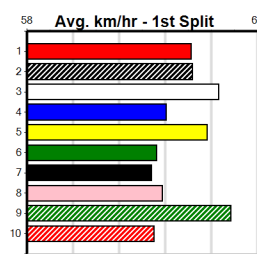

3

9:27AM

(VIC time)

BYERS ELECTRICAL (250+RANK)

Distance: 390m, Race Type: Grade 5, Total Prizemoney: $1,530
1st: $1,000, 2nd: $320, 3rd: $160, 4th: $50

ZAP (5) recorded solid all the way wins in 2 of his last 3 starts and he has the speed to lead from go to whoa again in this. IMPRESS SIMBA (8) can show good speed once balanced and he could make his presence felt mid race.

Watchdog Tips: 5 8 3 1 Bet: Win 5

ENTERTAINMENT [5] Drawn to get the gun run throughout, threat. $5.50
Owner(s): D Mckay Sire: BERNARDO Dam: DENISE'S VISION
Trainer: Daniel Mckay (Toolleen)
Box History table and Prize Best Starts table included.

ASTON REGALL [5] *** SCRATCHED *** $8.50
Owner(s): R Borda Sire: RAW ABILITY Dam: ASTON GISLE
Trainer: Glenn Campbell (Anakie)
ENG GEL 2025-02-25
Box History table and Prize Best Starts table included.

RAPIDFIRE LAYLA [5] Met some speedy types in her last few, chance here $5.00
Owner(s): JimKat Racing (SYN), J Holt, K Evans Sire: FABREGAS Dam: WYNBURN LUCIFER
Trainer: Katrina Evans (Kyneton)
Box History table and Prize Best Starts table included.

HOLLYWOOD FRANKY [5] Talented but hit or miss early, needs to hit. $10.00
Owner(s): Cotton Eye Joes (SYN), G Rudd, N Seers, B Brown Sire: FERAL FRANKY Dam: PHILADELPHIA PIP
Trainer: Brian Brown (Axdedale)
Box History table and Prize Best Starts table included.

ZAP [5] Solid all the way wins in 2 of last 3, go close. $3.60
Owner(s): A Debattista Sire: ZAMBORA BROCKIE Dam: KUNG FU HUSTLE
Trainer: Alfred Debattista (Sedgwick)
Box History table and Prize Best Starts table included.