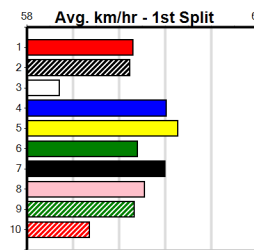

SPORTSBET MAKE IT LOOK EASY (250+RANK)

1

8:49AM

(VIC time)

Distance: 390m, Race Type: Maiden, Total Prizemoney: $1,530
1st: $1,000, 2nd: $320, 3rd: $160, 4th: $50

ASTON ACTION (1) has been smartly placed in 10 of his 12 starts to date and he is drawn to break through for a much deserved victory here. ZINZAN CIAN (4) can race on the speed from the outset and looks set to be right in the finish.

Watchdog Tips: **1** **4** **8** **6** **Bet:** **Win 1**

Form Box	Wgt	Dist	Track	Date	Time	BON	Margin	1st/2nd (Time)	PIR	Checked	Comment	WR	Split 1	S/P	Grade	
1	ASTON ACTION [M] $4.60															
	Smart placings in 10 from 12 starts, can go close.															
	BD Dog Nov-22 Sire: ASTON DEE BEE Dam: ASTON SAVANNAH Trainer: Stephen Brincat (Albanvale) ENG GEL 2025-02-25															
	Owner(s): S Brincat															
	Winning Distances: < 300m (0) 300 - 399m (0) 400 - 499m (0) 500 - 599m (0) 600 - 699m (0) > 700m (0)															
	Winning Weights:															
	3rd (1) 39.5 390 BAL R11 24-Dec-24 22.60 22.09 2.25L NOAH DEAR (22.46) M/44 . . . . . 8.64 $2.90 T3-M															
	4th (6) 39.4 400 WGL R1 07-Jan-25 23.34 22.55 8.00L JUMBUK GERHARD (22.80) M/44 . . . . . 8.75 $15.90 M															
	7th (2) 39.7 460 GEL R1 14-Jan-25 26.76 25.58 12.00 SHIMA TIME (25.97) S/557 . . . . . 6.82 $46.30 M															
	3rd (2) 39.8 400 GEL R1 21-Jan-25 23.65 22.66 11.00 BUDDY REIKO (22.94) S/85 . . . . . 9.00 $4.80 M															
3rd (7) 40.2 390 BAL R2 27-Jan-25 23.51 22.25 4.75L MAYBE SOON (23.18) M/33 . . . . . 9.13 $1.70 T3-M																
2nd (3) 40.3 400 GEL R2 04-Feb-25 23.58 22.71 4.75L BLACKPOOL LUCKY (23.26) M/22 . . . . . 8.72 $4.90 M																
3rd (1) 40.0 400 GEL R1 11-Feb-25 23.27 22.51 2.25L LEGALLY BLONDE (23.12) M/33 . . . . . SW 8.63 $3.90 M																
2nd (4) 39.7 400 GEL R1 15-Feb-25 23.05 22.48 0.50L DIAMANTINA PEAR (23.03) Q/11 . . . . . 8.63 $4.50 M																
Last 3 wins NOT included above																
<table border="1"> <thead> <tr><th>Bx</th><th>1st</th><th>2nd</th><th>3rd</th><th>4th</th><th>5th</th><th>6th</th><th>7th</th><th>8th</th></tr> </thead> <tbody> <tr><td>1</td><td></td><td></td><td>3</td><td></td><td></td><td></td><td></td><td></td></tr> <tr><td>2</td><td>1</td><td>1</td><td></td><td></td><td></td><td></td><td></td><td>1</td></tr> <tr><td>3</td><td>1</td><td></td><td></td><td></td><td></td><td></td><td></td><td></td></tr> <tr><td>4</td><td>1</td><td></td><td></td><td></td><td></td><td></td><td></td><td></td></tr> <tr><td>5</td><td>1</td><td></td><td></td><td></td><td></td><td></td><td></td><td></td></tr> <tr><td>6</td><td></td><td></td><td></td><td>1</td><td></td><td></td><td></td><td></td></tr> <tr><td>7</td><td></td><td></td><td>2</td><td></td><td></td><td></td><td></td><td></td></tr> <tr><td>8</td><td></td><td></td><td></td><td></td><td></td><td></td><td></td><td></td></tr> </tbody> </table> <table border="1"> <tr><td>Prize Best</td><td>$2815.00</td></tr> <tr><td>Starts</td><td>FSH 12-0-4-6</td></tr> <tr><td>Trk/Dts</td><td>0-0-0-0</td></tr> <tr><td>APM</td><td>2184</td></tr> </table>																

2	MAGIC SOCK [M] $6.50															
	Good mid race pace in last start placing, respect.															
	BK Bitch May-23 Sire: ASTON RUPEE Dam: LEE ALI Trainer: Greg Johnson (Point Cook)															
	Owner(s): T Johnson															
	Winning Distances: < 300m (0) 300 - 399m (0) 400 - 499m (0) 500 - 599m (0) 600 - 699m (0) > 700m (0)															
	Winning Weights:															
	7th (2) 22.7 390 SHP R3 09-Dec-24 23.19 21.77 11.00 AEROPLANE ARROW (22.45) S/87 . . . . . 8.94 $7.50 M															
	6th (8) 22.9 350 HVL R1 15-Dec-24 20.42 18.86 10.00 KING MATTEO (19.73) M/6 . . . . . 7.01 $21.20 M															
	2nd (6) 24.5 390 SHP R1 17-Feb-25 22.68 21.72 0.50L ASSAULT STRIKE (22.66) S/42 . . . . . 8.83 $39.30 M															
	Last 3 wins NOT included above															
<table border="1"> <thead> <tr><th>Bx</th><th>1st</th><th>2nd</th><th>3rd</th><th>4th</th><th>5th</th><th>6th</th><th>7th</th><th>8th</th></tr> </thead> <tbody> <tr><td>1</td><td></td><td></td><td></td><td></td><td></td><td></td><td></td><td></td></tr> <tr><td>2</td><td></td><td></td><td></td><td></td><td></td><td></td><td></td><td>1</td></tr> <tr><td>3</td><td></td><td></td><td></td><td></td><td></td><td></td><td></td><td></td></tr> <tr><td>4</td><td></td><td></td><td></td><td></td><td></td><td></td><td></td><td></td></tr> <tr><td>5</td><td></td><td></td><td></td><td></td><td></td><td></td><td></td><td></td></tr> <tr><td>6</td><td>1</td><td></td><td></td><td></td><td></td><td></td><td></td><td></td></tr> <tr><td>7</td><td></td><td></td><td></td><td></td><td></td><td></td><td></td><td></td></tr> <tr><td>8</td><td></td><td></td><td></td><td></td><td></td><td></td><td>1</td><td></td></tr> </tbody> </table> <table border="1"> <tr><td>Prize Best</td><td>$520.00</td></tr> <tr><td>Starts</td><td>22.68(6)-17/2/25</td></tr> <tr><td>Trk/Dts</td><td>3-0-1-0</td></tr> <tr><td>APM</td><td>2-0-1-0</td></tr> <tr><td></td><td>520</td></tr> </table>																

3	ASTON DAICOS [M] $15.00															
	Handy straight placing last start, place hopes.															
	BK Dog Feb-23 Sire: FERNANDO BALE Dam: ASTON MAEVE Trainer: Samuel Webb (Eaglehawk)															
	Owner(s): R Borda															
	Winning Distances: < 300m (0) 300 - 399m (0) 400 - 499m (0) 500 - 599m (0) 600 - 699m (0) > 700m (0)															
	Winning Weights:															
	6th (4) 28.6 425 BEN R1 10-Jan-25 25.28 23.58 12.00 TIGER SHARK (24.48) S/666 . . . . . V5 6.92 $19.20 M															
	2nd (6) 29.5 350 HVL R2 16-Feb-25 20.13 19.10 7.50L JUST ONE FLEX (19.60) M/2 . . . . . 6.49 $16.60 M															
	Last 3 wins NOT included above															
	<table border="1"> <thead> <tr><th>Bx</th><th>1st</th><th>2nd</th><th>3rd</th><th>4th</th><th>5th</th><th>6th</th><th>7th</th><th>8th</th></tr> </thead> <tbody> <tr><td>1</td><td></td><td></td><td></td><td></td><td></td><td></td><td></td><td></td></tr> <tr><td>2</td><td></td><td></td><td></td><td></td><td></td><td></td><td></td><td></td></tr> <tr><td>3</td><td></td><td></td><td></td><td></td><td></td><td></td><td></td><td></td></tr> <tr><td>4</td><td></td><td></td><td></td><td></td><td></td><td>1</td><td></td><td></td></tr> <tr><td>5</td><td></td><td></td><td></td><td></td><td></td><td></td><td></td><td></td></tr> <tr><td>6</td><td></td><td>1</td><td></td><td></td><td></td><td></td><td></td><td></td></tr> <tr><td>7</td><td></td><td></td><td></td><td></td><td></td><td></td><td></td><td></td></tr> <tr><td>8</td><td></td><td></td><td></td><td></td><td></td><td></td><td></td><td></td></tr> </tbody> </table> <table border="1"> <tr><td>Prize Best</td><td>$520.00</td></tr> <tr><td>Starts</td><td>FSH 2-0-1-0</td></tr> <tr><td>Trk/Dts</td><td>0-0-0-0</td></tr> <tr><td>APM</td><td>520</td></tr> </table>