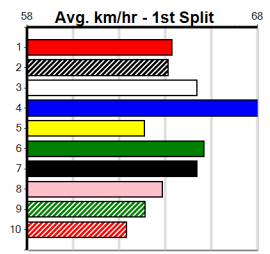

GPP LASER3300 (250+RANK)

Distance: 450m, Race Type: Grade 5, Total Prizemoney: $1,530
1st: $1,000, 2nd: $320, 3rd: $160, 4th: $50

MISS IMMY LEE (5) was a solid all the way Bendigo winner last start and she may only need to step on terms to salute again here. KRAKEN HUGGIE (7) can explode once fully balanced and he could pour on the pressure mid race here.

Watchdog Tips: [5] [7] [3] [6] Bet: Win 5

KRIS BAR PADDY [5] Biks Gun draw, smart all the way win 4 back, respect. $5.50
Owner(s): K Abey Sire: ASTON DEE BEE Dam: WHITE AMBUSH
Winning Distances: < 300m (0) 300 - 399m (0) 400 - 499m (6) 500 - 599m (0) 600 - 699m (0) > 700m (0)
Box History table and Prize Best Starts table included.

DROP OF INK [5] Bitch Oct-22 May get shuffled back early in this, needs luck. $8.00
Owner(s): J Shaw Sire: ASTON RUPEE Dam: SLINKY INKY
Winning Distances: < 300m (0) 300 - 399m (0) 400 - 499m (2) 500 - 599m (2) 600 - 699m (0) > 700m (0)
Box History table and Prize Best Starts table included.

ARTS INFERNO [5] F Dog Oct-20 Can race on the speed throughout here, big chance. $4.00
Owner(s): FULHAM BRIDGE (SYN), A Duncan, J Chilcott, J Duncan Sire: AUSSIE INFRARED Dam: RAGIN' FORCE
Winning Distances: < 300m (0) 300 - 399m (2) 400 - 499m (1) 500 - 599m (4) 600 - 699m (0) > 700m (0)
Box History table and Prize Best Starts table included.

NED THE KNIGHT (TAS)[5] BK Dog May-21 Can show early speed but place looks best. $26.00
Owner(s): San Antonio (SYN), E Rinaldi, J Rinaldi Sire: GENERAL DESTINI Dam: ALARMING BETTY
Winning Distances: < 300m (0) 300 - 399m (4) 400 - 499m (1) 500 - 599m (0) 600 - 699m (0) > 700m (0)
Box History table and Prize Best Starts table included.

MISS IMMY LEE [5] BK Bitch Dec-20 Solid all the way winner last start, can go close. $3.40
Owner(s): G Lemin Sire: ZAMBORA BROCKIE Dam: MISS GYPSY LEE
Winning Distances: < 300m (0) 300 - 399m (0) 400 - 499m (8) 500 - 599m (2) 600 - 699m (0) > 700m (0)
Box History table and Prize Best Starts table included.