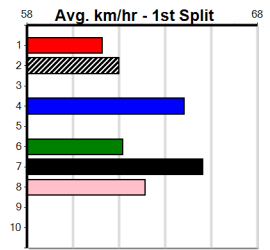

Watchdog Tips: 4 7 6 8 Bet: Box Quinella 4,6,7 (\$10 for 333.33%)

Table with columns: Form Box, Wgt, Dist, Track, Date, Time, BON, Margin, 1st/2nd (Time), PIR, Checked, Comment, W/R, Split 1, S/P, Grade