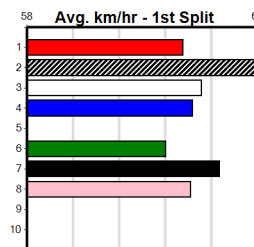

OAKS SUPER BOX

Distance: 400m, Race Type: Mixed 4/5, Total Prizemoney: $3,360
1st: $2,250, 2nd: $690, 3rd: $345, 4th: $75

BARRETOS (4) beat a good one here two runs back and he should be able to cross and lead throughout. TALK IS CHEAP (2) is a serious prospect and he can really flick through the gears mid race. SPICY ASSASSIN (6) may be value.

Watchdog Tips: 4 2 6 7 Bet: Trifecta 2,4/2,4,6/2,4,6,7 ($10 - 125%)

Main table containing race details for Persuasion [4], Talk Is Cheap [5], Ryder's Magic [4], Barretos [4], and Vacant Box [5]. Each entry includes dog name, sex, date, sire, dam, winning distances, weights, and a box history table.