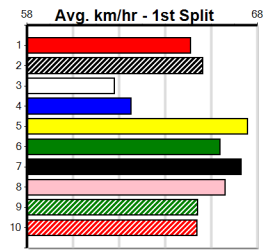

SPORTSBET FINAL

Distance: 460m, Race Type: Grade 5 Final, Total Prizemoney: $3,360
1st: $2,250, 2nd: $690, 3rd: $345, 4th: $75

BEGGIN' (8) was brilliant when placed here last week and he can go one better today. SUMMER KOBIE (5) was never headed in his heat win and he just needs to step on terms again. HERE COMES DEZEL (7) won't be too far away

Watchdog Tips: 8 5 7 2 Bet: Box Quinella 2,5,7,8 ($10 for 166.67%)

AMRON SAMMY [5] Showing promise but this is harder, place best $10.00
BK Dog May-23 Sire: BERNARDO Dam: TROJAN PACKAGE
Trainer: Davide Fasoli (Heyfield)
Winning Distances: < 300m (0) 300 - 399m (0) 400 - 499m (1) 500 - 599m (2) 600 - 699m (0) > 700m (0)
Winning Weights: 33.1(1) 33.5(2)
6th (7) 33.1 435 SLE R2 20-Dec-24 25.32 24.11 12.00 FLYING DOORMAT (24.50) M/476 . . . . 5.30 $11.10 X67
3rd (4) 33.3 400 WGL R2 31-Dec-24 22.91 22.38 6.00L MY AMBER (22.50) M/33 . . . . 8.46 $13.50 7
1st (1) 33.5 460 WGL R4 07-Jan-25 26.09 25.65 2.50L PAW VELDROON (26.25) Q/111 . . . SW . 6.59 $5.40 7
3rd (7) 33.4 460 WGL R4 17-Jan-25 26.22 25.49 2.50L BIG DUKE (26.05) Q/122 . . . . 6.47 $6.90 X67
7th (1) 33.3 300 HVL R2 26-Jan-25 17.37 16.52 7.00L MY OPIE (16.89) M/6 . . . . 4.14 $7.60 X67H
1st (2) 33.5 510 SLE R5 02-Feb-25 28.99 28.68 0.75L TOUGH TAZ (29.03) Q/111 . . . . 9.07 $7.10 RWH
2nd (2) 33.2 510 SLE R5 09-Feb-25 29.44 28.85 3.00L WARRIOR JACK (29.24) M/222 . . . . 9.49 $5.40 RWF
3rd (8) 33.1 460 WGL R7 14-Feb-25 26.14 25.59 2.50L HERE COMES DEZEL (25.97) M/223 . . . . 6.53 $20.40 5H
Last 3 wins NOT included above
1st (1) 33.1 510 SLE R3 24-Nov-24 29.12 29.02 4.25L MY ATHENA (29.41) M/111 . . . SW . 9.17 $3.50 M

MYALL JACK [5] Led for a long way last week, may be value $16.00
BKW Dog Jan-22 Sire: BEAST UNLEASHED Dam: SPOT ON CINTA
Trainer: Raymond Gilmore (Kilmany)
Winning Distances: < 300m (0) 300 - 399m (13) 400 - 499m (4) 500 - 599m (0) 600 - 699m (0) > 700m (0)
Winning Weights: 31.5(2) 31.6(1) 31.7(2) 31.8(2) 32.1(3) 32.3(1) 32.9(1) 33.0(2) 33.2(1) 33.3(2)
4th (4) 31.7 400 GAW R3 21-Oct-24 22.82 22.21 9.00L EULER BALE (22.21) 0 8.49 $71.00 O
8th (6) 31.5 400 GAW R2 27-Oct-24 23.40 22.45 14.00 CASH ON DELIVERY (22.45) 8.92 $31.00 O
6th (7) 31.3 400 MTG R12 03-Nov-24 23.82 22.87 13.00 COME ON KILKENNY (22.92) 11.09 $7.00 O
5th (5) 31.3 300 HVL R3 29-Dec-24 17.06 16.51 2.50L MILLS FOR THREE (16.89) M/4 . . . SW . 4.06 $1.70 5
1st (8) 31.7 300 HVL R11 12-Jan-25 16.68 16.68 3.00L GOT FLAIR (16.89) Q/4 . . . SW . 3.99 $3.00 5
1st (6) 31.5 300 HVL R9 19-Jan-25 16.50 16.50 0.25L MYALL SANDY (16.51) M/5 . . . . 3.94 $10.60 X34
1st (4) 31.5 400 WGL R11 07-Feb-25 22.64 22.47 2.75L REPRESENT (22.83) Q/11 . . . . 8.23 $3.20 5
2nd (2) 31.7 460 WGL R7 14-Feb-25 26.11 25.59 2.25L HERE COMES DEZEL (25.97) M/111 . . . . 6.52 $3.40 5H
Last 3 wins NOT included above
1st (8) 32.3 395 MBR R3 07-Jul-24 22.36 22.26 0.75L VICTA KERLE (22.41) 0 5.21 $2.25 5
1st (4) 31.7 395 MBR R5 13-Sep-24 22.57 22.24 0.75L STARLET EDITION (22.61) 0 SAMP 5.08 $6.50 4
1st (7) 31.6 400 MTG R8 10-Oct-24 23.07 23.07 5.00L CADILLAC GIRL (23.42) 0 10.65 $1.45 RW