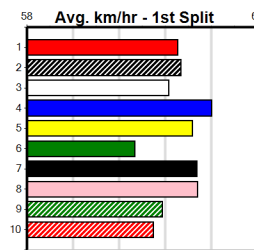

SHIMA SHINE AT STUD

Distance: 460m, Race Type: Grade 5, Total Prizemoney: $2,925
1st: $1,950, 2nd: $600, 3rd: $300, 4th: $75

JUMBUK JOHNNY (5) is racing with confidence and he is armed with slick early speed. PARUMBA DAWN (2) can run a cheeky race.

Watchdog Tips: 5 2 3 9 **Bet:** Win 5

1

DAINTREE CHIEF [5] *** **SCRATCHED** *** **$7.50**
F Dog Apr-22 Sire: FERNANDO BALE Dam: PERSIAN GODDESS
Owner(s): LUCKY ELEVEN (SYN), K Joske, M Joske
Trainer:
Winning Distances: < 300m (0) 300 - 399m (0) 400 - 499m (3) 500 - 599m (5) 600 - 699m (0) > 700m (0)
Winning Weights: 31.1(1) 32.7(2) 33.0(1) 33.1(1) 33.3(1) 34.0(1) 34.4(1)

1st	2nd	3rd	4th	5th	6th	7th	8th
1st (2) 34.0 595 SAN R5 19-Sep-24 34.72 34.44 1.25L RATTLE AND BANG (34.81) M/1111 . SW . 9.25 $2.60 5	1st (6) 34.4 530 MBR R1 06-Oct-24 30.52 30.52 0.25L DAINTREE TIGER (30.54) 0 SAMP 12.21 $1.85 SNP	7th (8) 34.4 595 APK R5 11-Oct-24 34.95 34.20 11.00 WOODSIDE JOHNNY (34.20) 0 8.85 $8.00 SNP	6th (6) 34.4 595 APK R6 17-Oct-24 35.39 34.28 16.00 TERRIFIC BOBBY (34.28) 0 VINJ(10) 8.92 $10.00 X	3rd (7) 35.1 395 MBR R6 22-Nov-24 22.63 22.09 3.75L STREET BEAST (22.36) 0 5.06 $4.80 5	5th (8) 34.8 455 MBR R8 01-Dec-24 25.93 25.47 4.75L VICTORY CLUB (25.59) 0 8.14 $16.00 X45	2nd (4) 34.5 530 MBR R4 08-Dec-24 30.16 30.15 0.10L WILD MILLY (30.15) 0 12.08 $3.90 FFANP	8th (5) 34.2 530 APK R3 12-Dec-24 31.88 30.30 21.00 MALLEE BEAUTY (30.47) 0 5.53 $19.00 SHNP

Last 3 wins NOT included above

1st (3) 32.7 510 SLE R5 16-Jun-24 28.99 28.62 7.00L MADALIA TIPPER (29.46) M/111 . . . 9.22 $2.60 X67F	1st (7) 32.7 515 SAN R3 20-Jun-24 29.81 29.15 3.75L BRUCE INTENTION (30.06) M/2111 . SW . 5.16 $35.90 5	1st (8) 33.3 460 GEL R7 30-Aug-24 25.99 25.76 2.00L INTERSTATE GIRL (26.13) M/742 . . . 6.87 $4.50 5

Box History

Bx	1st	2nd	3rd	4th	5th	6th	7th	8th
1								
2	1							
3	1							
4	1	2		1				1
5	1			1	2			1
6	1	2		1	1	1		
7	1			1	2			
8	3			2	1			1

Prize Best Starts Trk/Dts APM
$30530.63
25.99(6)-3/9/24
34-8-4-2
2-0-2-0
7879