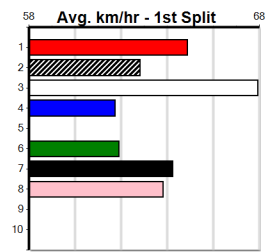

Warragul
12
5:57PM
(VIC time)

RSN GREY AREAS - WEDNESDAY & FRIDAY

Distance: 400m, Race Type: Grade 5, Total Prizemoney: $2,925
1st: $1,950, 2nd: $600, 3rd: $300, 4th: $75

FOLLOW THE SUN (2) will find this easier than his recent racing and he just needs a clear crack mid race. DISHY DI (8) has been luckless since her top 24.38 Sale win and she can make amends this time around. BEST DRESSED (1) has the good draw

Watchdog Tips: **2** **8** **1** **3** **Bet:** **Win 2**

Form Box	Wgt	Dist	Track	Date	Time	BON	Margin	1st/2nd (Time)	PIR	Checked	Comment	WR	Split 1	S/P	Grade	
1	BEST DRESSED (NSW)[5] Good muster, drawn to lead, can threaten $4.00															
	BK Bitch			Jan-23			Sire: KINLOCH BRAE			Dam: RED HOT CHEVY			Trainer: William Dawes (Moe South)			
	Owner(s): W Dawes															
	Winning Distances: < 300m (0) 300 - 399m (0) 400 - 499m (3) 500 - 599m (0) 600 - 699m (0) > 700m (0)															
	Winning Weights: 26.1(1) 26.4(1) 26.6(1)															
	5th (4)	26.8	435	SLE	R3	26-Dec-24	25.19	23.93	10.00 DR. ZEEKA (24.51)	M/345				5.28	$8.80	7
	1st (2)	26.4	435	SLE	R4	01-Jan-25	25.08	24.63	0.50L CATCH DOT (25.11)	M/222				5.32	$3.90	T3-7
	3rd (1)	26.6	400	WGL	R10	09-Jan-25	22.86	22.59	2.75L BLISSFUL RAIN (22.68)	M/23				8.39	$2.90	T3-6
	1st (7)	26.1	400	WGL	R2	17-Jan-25	22.81	22.40	2.00L ASTON SHEKEL (22.94)	M/11				8.35	$25.40	X67
	4th (1)	26.4	435	SLE	R10	24-Jan-25	24.92	24.22	7.00L RIBERO (24.45)	M/222				5.33	$9.90	5
3rd (7)	26.3	400	WGL	R12	31-Jan-25	22.87	22.29	3.25L ASTON SHEKEL (22.65)	M/23				8.40	$16.80	5	
6th (7)	26.6	400	WGL	R12	07-Feb-25	23.34	22.47	6.50L SPICY SIREN (22.91)	M/55				8.53	$5.00	5	
7th (8)	26.8	400	WGL	R11	14-Feb-25	23.41	22.65	3.75L SODA DUKE (23.15)	M/67				8.61	$11.60	5	
Last 3 wins NOT included above																
1st (3)	26.6	400	WGL	R2	12-Dec-24	22.90	22.69	4.25L ANOTHER STORY (23.19)	Q/11				0.00	$4.70	T3-M	
Prize Best Starts Trk/Dts APM																

Box History								
Bx	1st	2nd	3rd	4th	5th	6th	7th	8th
1			1	1				
2	1							
3	1							
4					1			
5								
6								
7	1		1			1	1	
8				1				2
Prize								$4535.00
Best Starts								22.81(7)-17/1/25
Trk/Dts								12-3-0-2
APM								9-2-0-2 3493

Form Box	Wgt	Dist	Track	Date	Time	BON	Margin	1st/2nd (Time)	PIR	Checked	Comment	WR	Split 1	S/P	Grade	
2	FOLLOW THE SUN [5] Drops in class, gets the gun run, go close $3.60															
	BK Dog			Feb-22			Sire: BERNARDO			Dam: JUNIPER PEARL			Trainer: Brett Mackie (Tooradin)			
	Owner(s): B Mackie															
	Winning Distances: < 300m (0) 300 - 399m (0) 400 - 499m (3) 500 - 599m (0) 600 - 699m (0) > 700m (0)															
	Winning Weights: 35.0(2) 35.5(1)															
	4th (1)	35.9	400	WGL	R3	07-Jan-25	23.08	22.55	7.50L ZONNEKEYN (22.57)	M/66				8.74	$14.10	X67
	3rd (8)	35.7	400	WGL	R4	14-Jan-25	22.99	22.54	1.00L ALL ON MERRETT (22.92)	S/74				8.74	$10.30	6G
	1st (4)	35.5	450	SHP	R6	20-Jan-25	25.56	25.19	0.75L TWILIGHT SLEUTH (25.61)	S/433				6.76	$14.20	RW
	6th (6)	35.5	425	BEN	R2	24-Jan-25	24.81	23.70	6.00L ARKSTORM (24.42)	M/887		SW		6.75	$8.70	RW
	3rd (3)	35.6	485	HOR	R6	28-Jan-25	27.62	26.88	11.00 ELLIOTT (26.88)	M/343				6.77	$18.00	5
4th (2)	35.8	460	WGL	R8	04-Feb-25	26.55	25.56	4.00L MORE BEER PLEASE (26.27)	S/777				6.70	$19.00	X45	
6th (4)	35.6	460	WGL	R5	11-Feb-25	26.43	25.81	8.00L ELUSIVE BARB (25.91)	S/666				6.76	$17.00	5	
4th (5)	35.5	400	WGL	R12	18-Feb-25	23.04	22.29	4.50L SASSY SPICE (22.73)	Q/45				8.61	$6.50	5	
Last 3 wins NOT included above																
1st (1)	35.0	410	HOR	R1	16-Jul-24	23.60	23.34	6.50L PAW QUAIL (24.05)	Q/11				10.40	$1.70	M	
1st (7)	35.0	400	GEL	R9	27-Jul-24	22.86	22.66	1.5L PAW USAMI (22.96)	S/32				8.59	$13.20	X67	
Prize Best Starts Trk/Dts APM																

Box History								
Bx	1st	2nd	3rd	4th	5th	6th	7th	8th
1	1		1	1				
2			1	1	1		1	
3		1	1					
4	1	2				1		
5					2	1	3	1
6		2	1	1		1		1
7	1			1	1			
8			3		1	1	1	
Prize								$12010.00
Best Starts								22.87(6)-17/9/24
Trk/Dts								34-3-5-8
APM								10-0-1-3 5396