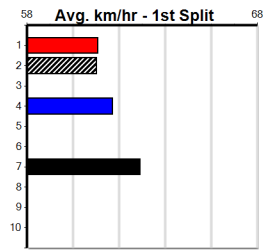

1

2:07PM

(VIC time)

Distance: 460m, Race Type: Maiden, Total Prizemoney: $2,535
1st: $1,680, 2nd: $520, 3rd: $260, 4th: $75

ACCREDITED (5) must be respected on debut, in good hands and has been very well backed early.
PUMPING MAGIC (4) showed some talent when placed at Horsham two runs back and he looks suited in this event.

Watchdog Tips: **5** **4** **8** **7** **Bet:** **Win 5**

Form Box	Wgt	Dist	Track	Date	Time	BON	Margin	1st/2nd (Time)	PIR	Checked	Comment	WR	Split 1	S/P	Grade		
1	BIG PLAYER [M] *** SCRATCHED *** $3.00																
	DKBD Dog		Feb-23		Sire: BERNARDO		Dam: SMOKIN' CINDY		Trainer: Tony Tufo (Labertouche)								
	Owner(s): T Tufo																
	Winning Distances: < 300m (0) 300 - 399m (0) 400 - 499m (0) 500 - 599m (0) 600 - 699m (0) > 700m (0)																
	Winning Weights:																
	3rd (1)	36.9	460	WGL	R3	03-Dec-24	26.60	25.95	2.75L NOT OUR FAULT (26.42)	M/454				6.71	$3.60	M	
	4th (1)	37.5	460	WGL	R2	10-Dec-24	26.86	25.63	5.50L BAYWARA (26.49)	S/555				6.96	$2.20	M	
	Last 3 wins NOT included above																
	Box History																
	Bx	1st	2nd	3rd	4th	5th	6th	7th	8th								
1			1	1													
2																	
3																	
4																	
5																	
6																	
7																	
8																	
Prize Best	$375.00																
Starts	26.60(1)-3/12/24																
Trk/Dts	2-0-0-1																
APM	2-0-0-1																
	225																
2	DOONGALLA BAGGER [M] Steady to date, needs to show more, tested $8.00																
	BK Dog		Nov-22		Sire: BERNARDO		Dam: ASHBY MAYHEM		Trainer: Lorraine Langley (Pakenham)								
	Owner(s): J Daffy																
	Winning Distances: < 300m (0) 300 - 399m (0) 400 - 499m (0) 500 - 599m (0) 600 - 699m (0) > 700m (0)																
	Winning Weights:																
	7th (7)	33.4	400	WGL	R1	08-Oct-24	23.55	22.58	11.00 VODKA AND ICE (22.83)	S/77				8.81	$14.00	M	
	5th (4)	33.0	400	WGL	R1	04-Feb-25	23.42	22.36	9.50L WINIFRED MARY (22.76)	M/67				8.72	$9.50	M	
	5th (6)	33.1	400	WGL	R1	11-Feb-25	23.41	22.40	4.75L TERRITORY ROSE (23.08)	M/75				9.16	$9.70	M	
	5th (4)	33.3	460	WGL	R1	18-Feb-25	26.42	25.53	8.50L SPICY VIKING (25.85)	M/665				6.78	$66.20	M	
	Last 3 wins NOT included above																
Box History																	
Bx	1st	2nd	3rd	4th	5th	6th	7th	8th									
1																	
2																	
3																	
4																	
5					2												
6						1											
7								1									
8																	
Prize Best	$0.00																
Starts	26.42(4)-18/2/25																
Trk/Dts	4-0-0-0																
APM	1-0-0-0																
	0																
3	*** VACANT BOX ***																
	Sire: Dam:		Trainer:														
	Owner(s):																
	Winning Distances: < 300m (0) 300 - 399m (0) 400 - 499m (0) 500 - 599m (0) 600 - 699m (0) > 700m (0)																
	Winning Weights:																
	Box History																
	Bx	1st	2nd	3rd	4th	5th	6th	7th	8th								
	1																
	2																
	3																
4																	
5																	
6																	
7																	
8																	
Prize Best																	
Starts																	
Trk/Dts																	
APM																	
4	PUMPING MAGIC [M] Impressive effort two runs back, take catching $4.20																
	DKBD Dog		Feb-23		Sire: BERNARDO		Dam: SMOKIN' CINDY		Trainer: Tony Tufo (Labertouche)