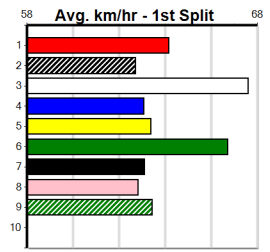

BARN BAR FUNCTION ROOM

Distance: 460m, Race Type: Mixed 6/7, Total Prizemoney: $2,925
1st: $1,950, 2nd: $600, 3rd: $300, 4th: $75

LOGISTICAL (3) carved out a scorching 25.00 at Shepparton last time and a similar run today sees him score with ease. TRENDY TRUDY (2) continues to improve with each run and she can settle on the speed.

Watchdog Tips: **3** **2** **5** **6** **Bet:** Trifecta 3/2,5/1,2,4,5 ($10 - 166.67%)

1

WHATEVER GEORGE [6] **Talented but can be risky at box rise, place** **$12.00**

BE Dog Feb-23 Sire: ASTON RUPEE Dam: WHATEVER I WANT Trainer: Adam Hellenen (Blind Bight)

Owner(s): A Hellenen
Winning Distances: < 300m (0) 300 - 399m (0) 400 - 499m (2) 500 - 599m (0) 600 - 699m (0) > 700m (0)
Winning Weights: 31.9(1) 32.4(1)

3rd	1st	2nd	3rd	4th	5th	6th	7th	8th	9th	10th	11th	12th	13th	14th	15th	16th	17th	18th	19th	20th	
(1)	32.6	515	SAP	R10	06-Jan-25	30.14	29.37	6.50L	NOSEY BLUEY (29.71)	M/4222	.	.	.	.	5.24	$2.30	X67H				
8th	(6)	32.5	525	MEA	R2	11-Jan-25	31.63	29.78	20.00	SHIMA STAN (30.25)	M/8888	.	.	.	5.44	$54.30	7				
5th	(7)	32.2	515	SAN	R2	16-Jan-25	30.26	29.00	9.00L	TEXAS PRESIDENT (29.66)	M/5555	.	.	.	5.31	$23.10	X67F				
6th	(2)	32.0	515	SAN	R2	23-Jan-25	31.34	28.84	24.00	LIBERTY KELTON (29.66)	M/3226	.	.	.	5.22	$8.10	7				
2nd	(8)	31.7	425	BEN	R2	31-Jan-25	24.37	23.54	1.00L	FINANCIAL NEWS (24.31)	M/322	.	.	.	6.58	$20.90	X67				
1st	(1)	32.4	400	WGL	R3	07-Feb-25	22.73	22.47	2.75L	LUCA SKYWALKER (22.92)	Q/11	.	.	.	8.42	$3.10	7				
6th	(7)	32.0	400	WGL	R4	11-Feb-25	22.99	22.40	8.50L	BULL DURHAM (22.40)	M/54	.	.	.	8.65	$3.60	X67H				
5th	(3)	32.2	400	WGL	R11	18-Feb-25	22.95	22.29	3.5L	ELITE INTENTION (22.72)	M/45	.	.	.	8.53	$4.50	X67				

Last 3 wins NOT included above

1st	2nd	3rd	4th	5th	6th	7th	8th	9th	10th	11th	12th	13th	14th	15th	16th	17th	18th	19th	20th		
(6)	31.9	400	WGL	R1	04-Nov-24	22.97	22.45	1.5L	CRYSTALIZE (23.06)	M/21	.	.	.	.	8.40	$8.60	M				

Prize Best Starts Trk/Dts APM: $5175.00 FSTD 11-2-2-1 0-0-0-0 4314

2

TRENDY TRUDY [7] **Improving with each run, good muster, danger** **$10.00**

BD Bitch Jan-23 Sire: FERAL FRANKY Dam: LOUD LANA Trainer: Gavin Kearns (Churchill)

Owner(s): G Kearns
Winning Distances: < 300m (0) 300 - 399m (0) 400 - 499m (1) 500 - 599m (0) 600 - 699m (0) > 700m (0)
Winning Weights: 25.3(1)

4th	1st	2nd	3rd	4th	5th	6th	7th	8th	9th	10th	11th	12th	13th	14th	15th	16th	17th	18th	19th	20th	
(7)	25.4	435	SLE	R1	19-Jan-25	25.72	24.33	15.00	ELLA'S DREAM (24.70)	S/644	.	.	.	.	5.59	$15.40	MH				
2nd	(2)	24.9	400	WGL	R2	07-Feb-25	23.05	22.47	2.50L	WHY NOT ZACH (22.90)	M/43	.	.	.	8.64	$12.40	M				
1st	(8)	25.3	400	WGL	R1	14-Feb-25	22.75	22.65	4.25L	SILENT SIYAN (23.03)	Q/11	.	.	.	8.42	$6.50	M				

Last 3 wins NOT included above

1st	2nd	3rd	4th	5th	6th	7th	8th	9th	10th	11th	12th	13th	14th	15th	16th	17th	18th	19th	20th	
1																				
2		1																		
3																				
4																				
5																				
6																				
7						1														
8	1																			

Prize Best Starts Trk/Dts APM: $2275.00 FSTD 3-1-1-0 0-0-0-0 2275