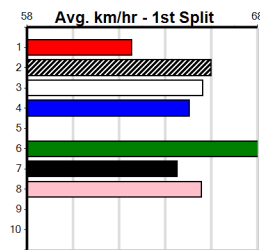

M C GRAFIX & SIGNS

Distance: 400m, Race Type: Grade 5, Total Prizemoney: $2,925
1st: $1,950, 2nd: $600, 3rd: $300, 4th: $75

FURIOSO RICK (6) scorched early in his top win here and he will prove hard to reel in again. TOP
KADE (2) has a nice turn of foot and she can atone for her luckless run at Sale. SWEET COIN
BABE (8) was impressive three runs back.

Watchdog Tips: **6** **2** **8** **4** **Bet:** **Trifecta 6/2,4,8/2,3,4,8 ($10 - 111.11%)**

1

AUDACIOUS PADDY [5] **Needs to lead, can push up the track, risky** **$16.00**

BK Dog Sep-21 Sire: MAGIC SPRITE Dam: AUDACIOUS GRACE Trainer: Kevin Wainwright (Rosedale)

Owner(s): K Wainwright
Winning Distances: < 300m (0) 300 - 399m (0) 400 - 499m (6) 500 - 599m (0) 600 - 699m (0) > 700m (0)
Winning Weights: 30.9(1) 31.2(1) 31.3(1) 31.4(1) 31.6(2)

Rank	Age	Sex	Dist	Track	Date	Time	BON	Margin	1st/2nd (Time)	PIR	Checked	Comment	WR	Split 1	S/P	Grade
7th	(4)		32.0	400	WGL	R12	29-Nov-24	23.33	22.61	9.50L MAJOR FRANKY (22.68)	M/58	.	.	.	8.69	$5.90 5
5th	(2)		31.8	400	WGL	R11	06-Dec-24	23.09	22.44	4.75L SHANK'S PONY (22.76)	M/66	.	.	.	8.79	$6.00 5
2nd	(2)		31.8	435	SLE	R12	22-Dec-24	24.44	24.14	1.75L DAINTREE ASTER (24.32)	M/222	.	SW	.	5.31	$2.80 5
3rd	(3)		31.2	435	SLE	R11	29-Dec-24	24.94	24.09	1.25L VALVE BOUNCE (24.87)	M/323	.	.	.	5.36	$5.00 5
5th	(5)		31.8	460	WGL	R11	03-Jan-25	26.30	25.39	6.50L OLIVER KELTON (25.85)	M/855	.	.	.	6.88	$29.10 5
3rd	(7)		31.6	435	SLE	R3	12-Jan-25	25.00	24.26	0.75L STELLAR CAREER (24.95)	M/422	.	.	.	5.37	$7.60 5
1st	(8)		31.6	460	WGL	R7	17-Jan-25	25.77	25.49	0.25L KELLY JANE (25.78)	M/222	.	.	.	6.61	$4.30 5
5th	(6)		31.5	435	SLE	R9	24-Jan-25	24.93	24.22	11.00 DR. REESE (24.22)	M/534	.	.	.	5.40	$8.40 5

Last 3 wins NOT included above

1st	(5)		31.3	400	WGL	R11	04-Jul-24	23.23	23.04	0.75L BRAEMAR CORA (23.28)	M/22	.	.	.	8.68	$3.10 6G
1st	(8)		31.4	400	WGL	R6	11-Jul-24	23.15	23.08	0.50L PHANTOM REX (23.17)	M/33	.	.	.	8.55	$3.30 T3-5
1st	(1)		31.6	460	WGL	R8	22-Aug-24	25.96	25.96	2.00L MISS SCOTCH LESS (26.10)	M/432	.	.	.	6.62	$2.30 X45

Box History

Bx	1st	2nd	3rd	4th	5th	6th	7th	8th
1	2							
2	1			1			1	1
3	1	1		2				
4							1	
5	1		1	1	2			
6			1	2	1			1
7			1	2	1			
8	3	1		1				

Prize Best Starts Trk/Dts APM $11870.00 22.76(5)-24/12/23 30-6-3-4 8-2-0-1 3642