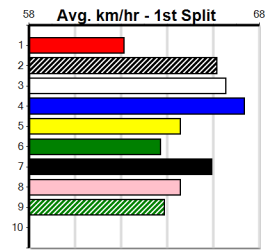

SENNACHIE AT STUD

Distance: 460m, Race Type: Mixed 4/5, Total Prizemoney: $3,360
1st: $2,250, 2nd: $690, 3rd: $345, 4th: $75

CHAVERO (2) has turned in some mighty performances of late and he will be carving out time in front. BLACK VIPER (3) has a solid record here and he can follow the two across in the early stages. ZYGON BALE (7) just needs some luck in running.

Watchdog Tips: 2 3 7 1 Bet: Win 2

BUSTER BRADY (SA)[5] Resuming, talented SA speedster, keep safe $7.50
Owner(s): R Fewings
Winning Distances: < 300m (0) 300 - 399m (3) 400 - 499m (2) 500 - 599m (4) 600 - 699m (0) > 700m (0)
Box History table and race details.

CHAVERO [4] Airborne at present, can lead them up, yes $2.40
Owner(s): S Toner
Winning Distances: < 300m (0) 300 - 399m (6) 400 - 499m (3) 500 - 599m (1) 600 - 699m (0) > 700m (0)
Box History table and race details.

BLACK VIPER [4] Rarely runs a bad race here, danger if steps $6.00
Owner(s): D Peckham
Winning Distances: < 300m (0) 300 - 399m (4) 400 - 499m (13) 500 - 599m (3) 600 - 699m (0) > 700m (0)
Box History table and race details.

SHARNI'S SECRET [5] Rises in class, drawn to find bother, next time $21.00
Owner(s): L Traynor
Winning Distances: < 300m (0) 300 - 399m (0) 400 - 499m (5) 500 - 599m (2) 600 - 699m (0) > 700m (0)
Box History table and race details.

PLAY THE VICTIM [4] Honest type but the draw is a worry, place $10.00
Owner(s): TWO BRANDO'S (SYN), S Brandon, D Atkin
Winning Distances: < 300m (0) 300 - 399m (3) 400 - 499m (9) 500 - 599m (2) 600 - 699m (0) > 700m (0)
Box History table and race details.