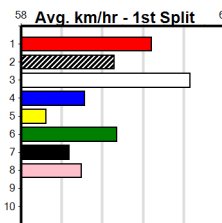

13 RACES TONIGHT

Distance: 390m, Race Type: Maiden, Total Prizemoney: $1,530
1st: $1,000, 2nd: $320, 3rd: $160, 4th: $50

1
6:27PM
(VIC time)

SIR WHIP (2) showed a lot of improvement when placed at Ballarat and he will find this a lot easier.
INGA FREDDY (1) is armed with early speed and he will continue to get stronger with more racing.
ASTON SOVEREIGN (3) can run a cheeky race.

Watchdog Tips: **2** **1** **3** **4** **Bet:** **Box Quinella 1,2,3 ($10 for 333.33%)**