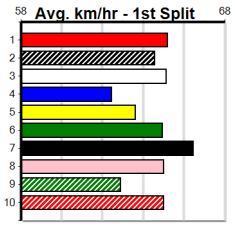

HAPPY BIRTHDAY CRAIG MONIGATTI

Distance: 390m, Race Type: Grade 5, Total Prizemoney: $1,530
1st: $1,000, 2nd: $320, 3rd: $160, 4th: $50

2
6:51PM
(VIC time)

RONNY ALLSORTS (1) is far better than his past few runs and he is drawn to make every post a winner. STEP ON AIR (8) can come out running and he likes to stay wide in his races. BIG TONE CONE (5) returned to form last time out.

Watchdog Tips: **1** **8** **5** **6** **Bet:** **Box Quinella 1,5,8 ($10 for 333.33%)**