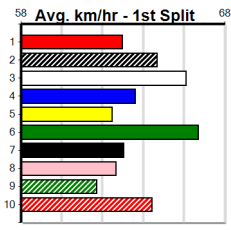

SAM BARBIE GRANT MEMORIAL HT1

Distance: 450m, Race Type: S/E Heat, Total Prizemoney: $1,530
1st: $1,000, 2nd: $320, 3rd: $160, 4th: $50

7

8:38PM
(VIC time)

STAR OF VENUS (2) was a dominant 26.08 Geelong winner last time and he will prove hard to reel in again. ASTON RECALL (7) was never headed at Ballarat and he will pressure the two throughout. HAD A MISCHIEF (8) will get a nice cart across

Watchdog Tips: **2** **7** **8** **6** **Bet:** **Box Quinella 2,7,8 ($10 for 333.33%)**