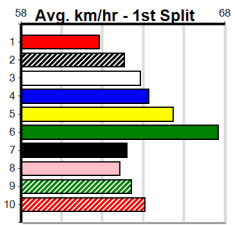

SPORTSBET SET A DEPOSIT LIMIT

Distance: 390m, Race Type: Mixed 6/7, Total Prizemoney: \$1,530
1st: \$1,000, 2nd: \$320, 3rd: \$160, 4th: \$50

11

10:15PM

(VIC time)

MIDNIGHT REBEL (7) was a dominant 22.41 winner here last time and he will prove hard to reel in again. ASTON TESSA (5) resumes from a spell and she has a good record here. PAW DAHLIA (3) is showing plenty of promise an can threaten