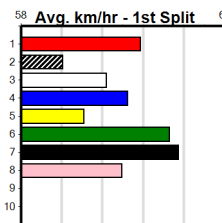

JADE WIESE MEMORIAL HT2

Distance: 450m, Race Type: S/E Heat, Total Prizemoney: $1,530
1st: $1,000, 2nd: $320, 3rd: $160, 4th: $50

4

7:27PM

(VIC time)

LEKTRA LAYLA (7) was a strong 25.79 winner here last time and a similar run can see her score again. LADY TEQUILA (6) is better than her past two runs and she can settle on the speed. BELLA LA VITA (2) just needs luck early on

Watchdog Tips:

7

6

2

4

Bet:

Win 7