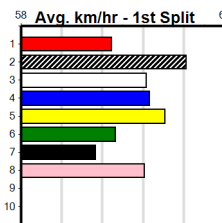

JADE WIESE MEMORIAL HT4

Distance: 450m, Race Type: S/E Heat, Total Prizemoney: $1,530

1st: $1,000, 2nd: $320, 3rd: $160, 4th: $50

6

8:16PM

(VIC time)

JUST BELIEVE (2) is a promising speedster and she appears to have a fair bit on these class wise.

MORAINÉ GLORIA (6) is better than her past few runs and she can work into the mix mid race.

LITTLE RUSH (7) can run a cheeky race.

Watchdog Tips:

2

6

7

8

Bet:

Win 2