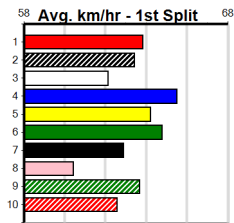

SAM BARBIE GRANT MEMORIAL HT4

Distance: 450m, Race Type: S/E Heat, Total Prizemoney: $1,530
1st: $1,000, 2nd: $320, 3rd: $160, 4th: $50

10

9:50PM

(VIC time)

ASTON ADVANCE (4) will find this easier than his most recent racing and he can cross and lead throughout. BRONZE (3) comes here with strong Geelong form and he just needs a clear crack mid race. BISMUTH (6) has claims

Watchdog Tips:

4

3

6

7

Bet:

Win 4