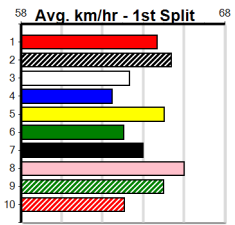

ONE MORE RACE TO GO

Distance: 390m, Race Type: Mixed 4/5, Total Prizemoney: \$1,530
1st: \$1,000, 2nd: \$320, 3rd: \$160, 4th: \$50

12

10:37PM

(VIC time)

GAS MAN (7) has a great record here and he does his best work from wide draws. COLLINDA PEARL (8) is better than her past few runs and she can settle near the speed. LALA TURBO (2) can run a cheeky race at odds.