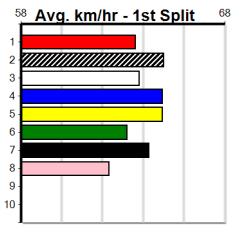

JADE WIESE MEMORIAL HT1

Distance: 450m, Race Type: S/E Heat, Total Prizemoney: $1,530
1st: $1,000, 2nd: $320, 3rd: $160, 4th: $50

3

7:08PM

(VIC time)

SHIZUKA (4) was brilliant when placed at Ballarat two runs back and she has a good record here.
LUCY JANE (6) will find this a little easier than her most recent racing and she just needs to step.
HURRICANE MIST (7) is better than her past few runs

Watchdog Tips:

4 **6** **7** **8**

Bet:

Win 4