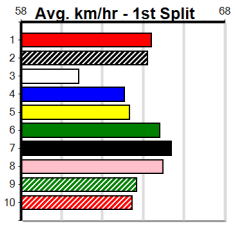

SAM BARBIE GRANT MEMORIAL HT2

Distance: 450m, Race Type: S/E Heat, Total Prizemoney: $1,530
1st: $1,000, 2nd: $320, 3rd: $160, 4th: $50

8

9:00PM

(VIC time)

BOROUGH BANKER (5) was a slashing 25.88 Geelong winner and he appears to have a fair bit on his rivals talent wise. REUBEN HILL (4) is showing some promise and he will be in the firing line throughout. GRAY ELLIOT (7) won't be far away

Watchdog Tips:

5

4

7

3

Bet:

Win 5