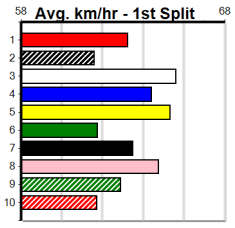

SAM BARBIE GRANT MEMORIAL HT3

Distance: 450m, Race Type: S/E Heat, Total Prizemoney: \$1,530
1st: \$1,000, 2nd: \$320, 3rd: \$160, 4th: \$50

9

9:25PM

(VIC time)

MERL'S LAD (8) regained some confidence when placed at Ballarat last time and he can go one better this time around. ZIPPING JETSON (3) was smartly placed at Geelong and he just needs a little room early on. BOGGY PUB (6) is nearing a win.