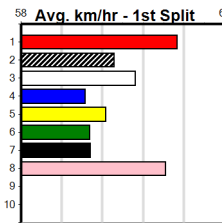

RIDE FOR LUCY (300+RANK)

Distance: 460m, Race Type: Mixed 6/7, Total Prizemoney: $1,530
1st: $1,000, 2nd: $320, 3rd: $160, 4th: $50

7

5:07PM
(VIC time)

Watchdog Tips:

0 0 0 0

Bet: