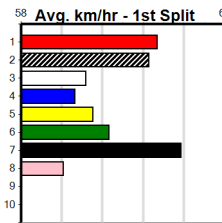

MERV JENNINGS SIGNS (300+RANK)

Distance: 400m, Race Type: Grade 5, Total Prizemoney: $1,530
1st: $1,000, 2nd: $320, 3rd: $160, 4th: $50

5

4:27PM

(VIC time)

Watchdog Tips:

0 0 0 0

Bet:

Form	Box	Weight	Dist	Track	Date	Time	BON	Margin	1st/2nd (Time)	PIR	Checked	Comment	W/R	Split 1	S/P	Grade

1 HOLTORF BALE (NSW)[5]

BK D Nov-20 DYNA VILLA DYNA NINA

Trainer: Luke Harris (Devon Meadows)

8th (7)	32.9	400	GEL	R4	28-Nov-24	23.73	22.55	12.00	TONIC'S GIRL (22.94)	M/48	.	.	.	8.40	$7.30	5
4th (1)	33.0	400	GEL	R5	03-Dec-24	23.26	22.66	7.00	PAW LARRY (22.80)	Q/32	.	.	.	8.87	$8.40	T3-5
7th (6)	33.3	400	GEL	R5	10-Dec-24	23.39	22.51	10.00	CHESTER CAMPBELL (22.69)	M/67	.	.	.	8.60	$6.80	5
2nd (7)	32.5	390	BAL	R5	24-Dec-24	22.72	22.09	1.25	WESTERN FEEL (22.65)	M/32	.	.	.	8.55	$3.80	T3-5

Owner(s): L Harris

Winning Boxes

1	2	3	4	5	6	7	8
1	2	3	4	4	1	1	4
Prize	$39,830.63						
Best	22.84						
Starts	94-20-8-10						
Trk/Dst	13-3-1-0						
APM	$8154						

ENG BAL 2024-12-30

2 ARANDT'S GIRL [5]

BK B Jun-21 BERNARDO ME BROS BAD

Trainer: Max Zammit (Exford)

7th (5)	30.8	400	GEL	R5	05-Nov-24	23.52	22.46	12.00	TUFF TOBY (22.69)	M/37	.	VO	.	8.53	$10.60	5
7th (4)	30.2	390	BAL	R4	20-Nov-24	23.05	21.84	16.00	NATALIE BALE (21.97)	M/57	.	.	.	8.57	$110.70	FFA
2nd (3)	30.5	390	SHP	R4	28-Nov-24	22.67	22.30	4.00	LINKER DAN (22.41)	M/12	.	.	.	8.45	$2.10	5
7th (3)	30.2	390	SHP	R4	05-Dec-24	23.14	22.18	12.00	BRAVADO (22.36)	M/56	.	.	.	8.85	$4.90	T3-5

Owner(s): M Zammit

Winning Boxes

1	2	3	4	5	6	7	8
3	1	2	1	1	2	2	
Prize	$19,470.00						
Best	22.79						
Starts	55-12-3-2						
Trk/Dst	11-1-0-1						
APM	$2148						

3 POPCORN IRA [5]

BK B Oct-21 BARCIA BALE ZIPPING JAMIE

Trainer: Stephen Tabb (Lara)

5th (1)	26.2	390	WBL	R13	02-Dec-24	22.93	22.17	8.00	ZIPPING GIAN (22.39)	M/55	.	.	.	9.00	$15.20	5
7th (5)	26.3	435	SLE	R12	11-Dec-24	25.46	24.66	11.00	DR. NARNIA (24.75)	S/788	.	.	.	5.49	$22.20	5
5th (2)	26.1	425	BEN	R12	14-Dec-24	24.88	24.07	10.00	THAI MOGWAI (24.20)	M/676	.	.	.	6.88	$17.40	5
5th (3)	26.0	390	SHP	R13	19-Dec-24	23.16	22.10	10.00	BOROUGH MAN (22.49)	M/66	.	.	.	9.01	$14.00	5

Owner(s): S Randle

Winning Boxes

1	2	3	4	5	6	7	8
1	1			1			1
Prize	$7,515.00						
Best	23.17						
Starts	59-4-6-6						
Trk/Dst	2-0-0-0						
APM	$2197						

4 YARRELL BALE (NSW)[5]

F D Oct-20 ALLEN DEED KACHINA ALLEN

Trainer: Tammy Kennedy-harris (Devon Meadows)

4th (7)	31.7	460	GEL	R7	08-Oct-24	26.69	26.12	6.00	JOLLY JOHNNY (26.27)	M/878	.	.	.	7.02	$11.60	5
7th (7)	31.0	450	SHP	R6	12-Oct-24	26.22	25.15	7.50	LOPRAH BALE (25.71)	M/888	.	.	W	6.97	$35.40	5
4th (2)	31.5	460	GEL	R6	21-Oct-24	26.69	25.87	7.00	CRYPTO ROYALTY (26.21)	M/775	.	.	.	7.00	$24.00	5
4th (8)	31.0	400	GEL	R12	05-Nov-24	23.28	22.46	6.50	LIASON BALE (22.83)	M/56	.	.	.	8.82	$7.90	5

Owner(s): L Harris

Winning Boxes

1	2	3	4	5	6	7	8
1			1	1	1		1
Prize	$23,247.50						
Best	23.28						
Starts	78-6-9-10						
Trk/Dst	1-0-0-0						
APM	$948