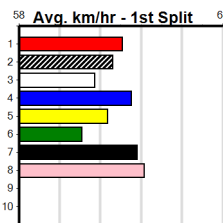

4

4:09PM

(VIC time)

Watchdog Tips:

0 0 0 0

Bet: