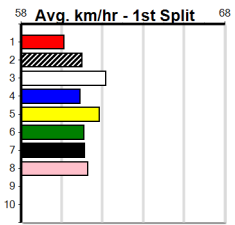

NP ELECTRICAL (300+RANK)

Distance: 460m, Race Type: Maiden, Total Prizemoney: $1,530
1st: $1,000, 2nd: $320, 3rd: $160, 4th: $50

Watchdog Tips:

0 0 0 0

Bet:

Form Box Weight Dist Track Date Time BON Margin 1st/2nd (Time) PIR Checked Comment W/R Split 1 S/P Grade

1 RUGRAT TOMMY [M]														Winning Boxes															
WBK	D	Jan-23 TOMMY SHELBY				SHE CAN EXCITE				1	2	3	4	5	6	7	8												
Trainer: Chloe Dew (Anakie)														Prize								$480.00							
7th	(5)	31.7	460	GEL	R1	19-Nov-24	27.05	25.83	13.00	PAW VERA (26.17)	S/877	.	.	.	.	.	.	Best	26.32										
3rd	(8)	31.6	390	WBL	R1	25-Nov-24	22.70	22.27	1.5L	HARLEY RIOT (22.60)	S/64	.	.	.	.	.	.	Starts	7-0-1-1										
2nd	(5)	32.2	460	GEL	R2	05-Dec-24	26.32	25.51	9.00	MISS RELENTLESS (25.69)	M/332	.	.	.	.	.	.	Trk/Dst	5-0-1-0										
8th	(6)	32.2	460	GEL	R9	09-Dec-24	27.22	25.77	18.00	STATUE OF TIME (26.02)	S/867	.	.	.	.	.	.	APM	$448										
Owner(s): C Capuano																													

2 BLACKPOOL LUCKY (QLD)[M]														Winning Boxes															
BK	D	May-23 ASTON RUPEE				LAVA YOU BEAUTY				1	2	3	4	5	6	7	8												
Trainer: Alexis Kenyon (Lara)														Prize								$75.00							
7th	(8)	36.3	400	GEL	R3	09-Dec-24	23.43	22.41	9.00	LADY TEQUILA (22.81)	M/67	.	.	.	.	.	.	Best	FSTD										
4th	(5)	36.2	390	BAL	R1	13-Dec-24	22.94	22.19	11.00	PAW OLYSLAGERS (22.19)	S/44	.	.	.	.	.	.	Starts	3-0-0-0										
5th	(8)	36.2	450	BAL	R9	24-Dec-24	26.69	25.09	23.00	ROTHWELL PAUL (25.09)	M/545	.	.	.	.	.	.	Trk/Dst	0-0-0-0										
Owner(s): GLASWEGIAN ANGEL (SYN), A Kenyon, R Kenyon, A Kenyon, R Kenyon														APM								$75							

3 MANIFESTO [M]														Winning Boxes															
BD	B	Jan-23 FERAL FRANKY				PHANTOM MIME				1	2	3	4	5	6	7	8												
Trainer: Angela Langton (Anakie)														Prize								$830.00							
5th	(8)	26.5	460	GEL	R2	15-Nov-24	27.11	25.85	17.00	MR. MIYAGI (25.93)	Q/655	.	.	.	.	.	.	Best	26.58										
4th	(2)	26.9	460	GEL	R2	26-Nov-24	26.84	25.91	14.00	RADAR'S PATROL (25.91)	S/755	.	.	.	.	.	.	Starts	6-0-1-1										
7th	(7)	26.8	400	GEL	R1	20-Dec-24	23.92	22.43	16.00	LLEVIATHAN (22.82)	M/77	.	.	.	.	.	.	Trk/Dst	4-0-1-0										
5th	(6)	27.1	460	GEL	R1	24-Dec-24	26.58	26.05	5.50	TEXAS PRESIDENT (26.23)	M/455	.	.	.	.	.	.	APM	$612										
Owner(s): Farrugia Smith (SYN), G Farrugia, S Smith																													

4 BORN TO PARTY [M]														Winning Boxes															
BK	D	Jan-23 FERNANDO BALE				IT'S MY PARTY				1	2	3	4	5	6	7	8												
Trainer: Angela Langton (Anakie)														Prize								$1,265.00							
5th	(2)	31.0	515	SAP	R1	21-Oct-24	30.85	29.38	16.00	MILES APART (29.76)	M/7775	.	.	.	.	.	.	Best	26.46										
3rd	(3)	30.7	460	GEL	R2	01-Nov-24	26.79	25.97	7.50	FEAT OF STRENGTH (26.28)	S/433	.	.	.	.	.	.	Starts	13-0-1-3										
6th	(7)	31.0	460	GEL	R2	15-Nov-24	27.61	25.85	24.00	MR. MIYAGI (25.93)	Q/566	.	.	.	.	.	.	Trk/Dst	10-0-1-3										
4th	(2)	31.6	460	GEL	R2	05-Dec-24	26.46	25.51	12.00	MISS RELENTLESS (25.69)	M/224	.	.	.	.	.	.	APM	$704										
Owner(s): CHAMPAGNE PTN (SYN), S Smith, A Langton																													

5 ALONE [M]														Winning Boxes															
BEF	D	Nov-22 BLACK MAGIC OPAL				MANIA				1	2	3	4	5	6	7	8												
Trainer: Russell Edwards (Devon Meadows)														Prize								$320.00							
5th	(7)	31.6	515	SAP	R2	02-Dec-24	30.34	29.53	5.50	SO YOU ASSUME (29.97)	M/7555	.	.	.	.	.	.	Best	FSH										
5th	(8)	31.8	525	MEP	R2	11-Dec-24	31.21	29.83	11.00	MY GRACIE (30.48)	M/8875	.	.	.	.	.	.	Starts	3-0-1-0										
2nd	(8)	32.1	450	SHP	R3	19-Dec-24	25.90	25.45	2.25	SAVANNAH STAR (25.76)	M/333	.	.	.	.	.	.	Trk/Dst	0-0-0-0										
Owner(s): SEE THE DREAM (SYN), S Buccilli, B Buccilli														APM								$320