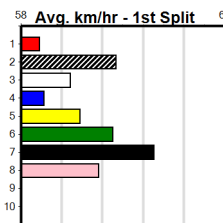

SPORTSBET SAME RACE MULTI (300+RA)

Distance: 400m, Race Type: Maiden, Total Prizemoney: $1,530
1st: $1,000, 2nd: $320, 3rd: $160, 4th: $50

3
3:47PM
(VIC time)

Watchdog Tips: **0** **0** **0** **0** Bet: .