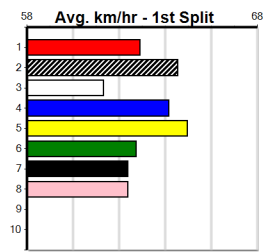

ONE MORE RACE TO GO (300+RANK)

Distance: 400m, Race Type: Grade 5, Total Prizemoney: $1,530
1st: $1,000, 2nd: $320, 3rd: $160, 4th: $50

Watchdog Tips: ☐ ☐ ☐ ☐ ☐ ☐

Bet:

ZAPPY BALE (NSW)[5]
BK Dog Dec-20 Sire: DYNA LACHLAN Dam: URSULA BALE
Owner(s): L Harris Trainer: Luke Harris (Devon Meadows)
Winning Distances: < 300m (0) 300 - 399m (4) 400 - 499m (4) 500 - 599m (0) 600 - 699m (0) > 700m (0)
Winning Weights: 35.0(1) 35.3(1) 35.5(2) 35.6(1) 36.5(1) 36.7(1) 37.3(1)

Box	1st	2nd	3rd	4th	5th	6th	7th	8th
1	1	2	3	1	1			
2			2	2			1	1
3		1				1		3
4		1			3	1	1	
5	1			1	1	1		
6	1	2	1	2	2	2	1	
7	1		2	3	1	3	3	
8	4	2	1	3	1		1	1

Prize Best Starts Trk/Dts APM: $15811.25, 22.78(8)-11/10/22, 67-8-8-9, 11-1-3-0, 2573

SILVER TAQUISHA [5]
BK Bitch Feb-21 Sire: BARCIA BALE Dam: SILVER CUPCAKE
Owner(s): D Burnett Trainer: Keith Lloyd (Balliang)
Winning Distances: < 300m (0) 300 - 399m (0) 400 - 499m (7) 500 - 599m (2) 600 - 699m (0) > 700m (0)
Winning Weights: 26.8(1) 26.9(1) 27.0(1) 27.1(1) 27.2(1) 27.4(1) 27.6(1) 28.0(1) 28.1(1)

Box	1st	2nd	3rd	4th	5th	6th	7th	8th
1	1							1
2	1	1			1	2		1
3		3	1	1	1	1	2	
4	3				2	2	4	
5			1	1	1	2	1	
6	2	2	4	1	3	2		
7	1			7	2	2		
8	1		1	4	1	4		

Prize Best Starts Trk/Dts APM: $26625.00, 22.64(6)-14/4/23, 73-9-6-7, 14-4-1-0, 2144

DROOPY'S BREW [5]
BE Dog Oct-21 Sire: DROOPYS MALDINI Dam: ONE STEP AHEAD
Owner(s): J Beach Trainer: Craig Treherne (Lara)
Winning Distances: < 300m (0) 300 - 399m (2) 400 - 499m (2) 500 - 599m (0) 600 - 699m (0) > 700m (0)
Winning Weights: 36.6(1) 37.0(1) 37.1(1) 37.2(1)

Box	1st	2nd	3rd	4th	5th	6th	7th	8th
1	1	1	1	1	1			1
2			1	1	3	1		
3							1	
4	1					1		1
5			2	1	3	1	1	
6							1	
7	1	2						2
8	2	1	2		1			

Prize Best Starts Trk/Dts APM: $7315.00, 22.75(8)-19/9/23, 34-4-3-6, 10-1-2-1, 1270

ACOUSTIC FLASH [5]
BK Bitch Jun-21 Sire: ASTON DEE BEE Dam: ACOUSTIC LEE
Owner(s): N Walsh Trainer: Noel Walsh (Gladstone Park)
Winning Distances: < 300m (0) 300 - 399m (1) 400 - 499m (4) 500 - 599m (0) 600 - 699m (0) > 700m (0)
Winning Weights: 27.7(1) 27.9(1) 28.1(1) 28.3(1) 28.4(1)

Box	1st	2nd	3rd	4th	5th	6th	7th	8th
1	1	1						
2		2	2	1				
3	1	1	1	1	1			
4	1	2	1		3			1
5			1	1	1	5	3	
6						3	3	1
7	3	1	3	1		1	1	1
8		1	5	1				

Prize Best Starts Trk/Dts APM: $7895.00, 23.08(1)-6/6/23, 58-5-6-14, 5-1-0-0, 1125

ROMENA CHARM [5]
BK Bitch Dec-20 Sire: SENNACHIE Dam: WHAT FEELING
Owner(s): UGLIETTA (SYN), J Uglietta, M Uglietta Trainer: Joe Uglietta (Yan Yean)
Winning Distances: < 300m (0) 300 - 399m (9) 400 - 499m (2) 500 - 599m (0) 600 - 699m (0) > 700m (0)
Winning Weights: 27.0(1) 27.1(3) 27.2(2) 27.4(1) 27.6(1) 27.7(1) 27.9(1) 28.3(1)

Box	1st	2nd	3rd	4th	5th	6th	7th	8th
1	2	1	3			1		1
2	1	4	1	3			3	
3	3		1	2	4		4	
4	1	2	2	1		1	1	
5	3	2	3	4	3	4	1	2
6	1	1	2	1			1	1
7	3	2	5	1	1	1	2	
8	1	2		1			2	5

Prize Best Starts Trk/Dts APM: $21201.25, 23.11(3)-29/8/23, 98-11-12-17, 5-1-2-0, 4593