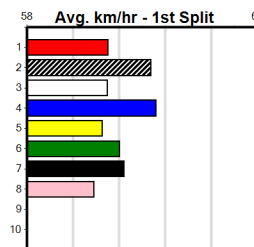

SPORTSBET GREEN TICKS (300+RANK)

Distance: 400m, Race Type: Grade 7, Total Prizemoney: $1,530
1st: $1,000, 2nd: $320, 3rd: $160, 4th: $50

Watchdog Tips:

Bet:

Form Box Wgt Dist Track Date Time BON Margin 1st/2nd (Time) PIR Checked Comment WR Split 1 S/P Grade

BART'S CHOICE [7]
BD Dog May-21 Sire: MY REDEEMER Dam: MIMSTAR
Owner(s): K Lloyd
Trainer: Marcus Lloyd (Balliang)
Winning Distances: < 300m (0) 300 - 399m (1) 400 - 499m (0) 500 - 599m (0) 600 - 699m (0) > 700m (0)
Winning Weights: 32.0(1)
Box History table and Prize Best Starts table included.

HERE TO TALK [7]
BK Dog May-20 Sire: FERNANDO BALE Dam: IT'S ALL TALK
Owner(s): A Galea
Trainer: Martin Galea (Sunshine North)
Winning Distances: < 300m (0) 300 - 399m (0) 400 - 499m (1) 500 - 599m (0) 600 - 699m (0) > 700m (0)
Winning Weights: 33.6(1)
Box History table and Prize Best Starts table included.

PEPPERONI [7]
BK Bitch Apr-22 Sire: MY REDEEMER Dam: BELLE'S ON BOOST
Owner(s): D Smith
Trainer: Danielle Smith (Lara)
Winning Distances: < 300m (0) 300 - 399m (1) 400 - 499m (0) 500 - 599m (0) 600 - 699m (0) > 700m (0)
Winning Weights: 28.3(1)
Box History table and Prize Best Starts table included.

ASTON ACACIA [7]
BK Bitch Jan-22 Sire: HARD STYLE RICO Dam: ASTON ECLIPSE
Owner(s): R Borda
Trainer: Glenn Campbell (Anakie)
Winning Distances: < 300m (0) 300 - 399m (0) 400 - 499m (1) 500 - 599m (0) 600 - 699m (0) > 700m (0)
Winning Weights: 28.9(1)
Box History table and Prize Best Starts table included.

FORWARD STEP [7]
BK Dog Dec-20 Sire: SENNACHIE Dam: WHAT FEELING
Owner(s): UGLIETTA (SYN), J Uglietta, M Uglietta
Trainer: Joe Uglietta (Yan Yean)
Winning Distances: < 300m (0) 300 - 399m (1) 400 - 499m (0) 500 - 599m (0) 600 - 699m (0) > 700m (0)
Winning Weights: 32.0(1)
Box History table and Prize Best Starts table included.