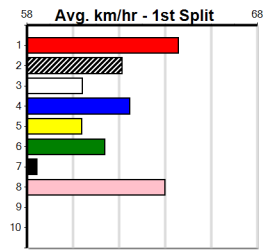

13 RACES TODAY (300+RANK)

Distance: 400m, Race Type: Maiden, Total Prizemoney: $1,530
1st: $1,000, 2nd: $320, 3rd: $160, 4th: $50

1

2:57PM

(VIC time)

Watchdog Tips:

Bet:

Form	Box	Wgt	Dist	Track	Date	Time	BON	Margin	1st/2nd (Time)	PIR	Checked	Comment	WR	Split 1	S/P	Grade

IN THE CLOUDS [M]

BK Bitch Feb-22 Sire: FERNANDO BALE Dam: TIME TO TALK Trainer: Angela Galea (Sunshine North)

Owner(s): A Galea
Winning Distances: < 300m (0) 300 - 399m (0) 400 - 499m (0) 500 - 599m (0) 600 - 699m (0) > 700m (0)

Winning Weights:

5th (8)	28.5	350	HVL	R2	31-Dec-23	19.93	19.13	9.50L	WILL VANSON (19.29)	M/2				6.65	$10.40	MH
5th (8)	27.5	400	GEL	R2	23-Apr-24	23.38	22.56	9.50L	MR. BOOT BOOT (22.74)	M/45				8.69	$1.70	M
5th (6)	27.7	400	GEL	R2	30-Apr-24	24.05	22.73	16.00	TUFF TOBY (22.95)	M/66		VO		9.08	$2.20	M
5th (5)	28.1	300	HVL	R9	02-Aug-24	17.85	16.98	8.50L	WALTZING INFERNO (17.27)	M/5				4.15	$2.20	T3-M
7th (4)	27.8	300	HVL	R1	13-Sep-24	17.52	16.77	8.50L	SACHIN (16.94)	M/6		V5		4.04	$3.60	T3-M

Last 3 wins NOT included above

Box History

Bx	1st	2nd	3rd	4th	5th	6th	7th	8th
1								
2								
3								
4								1
5					1			
6					1			
7								
8					2			

Prize Best	$0.00
Starts	23.38(8)-23/4/24
Trk/Dts	5-0-0-0
APM	2-0-0-0
	0

ASTON VANESSA [M]

BE Bitch Apr-22 Sire: FERNANDO BALE Dam: ASTON CHANEL Trainer: Glenn Campbell (Anakie)

Owner(s): R Borda
Winning Distances: < 300m (0) 300 - 399m (0) 400 - 499m (0) 500 - 599m (0) 600 - 699m (0) > 700m (0)

Winning Weights:

6th (4)	25.8	390	WBL	R2	17-Oct-24	23.48	21.72	12.00	PAW HARRIS (22.69)	M/55		SW		9.26	$15.40	M
8th (7)	25.8	400	GEL	R1	02-Nov-24	23.94	22.24	18.00	MY BOY PARKER (22.75)	M/68				8.85	$60.90	M
6th (8)	25.0	450	WBL	R1	23-Dec-24	26.74	25.79	7.00L	PAW MAUD (26.28)	S/645				6.96	$50.20	M

Last 3 wins NOT included above

Box History

Bx	1st	2nd	3rd	4th	5th	6th	7th	8th
1								
2								
3								
4								
5						1		
6								
7								1
8							1	

Prize Best	$0.00
Starts	23.94(7)-2/11/24
Trk/Dts	3-0-0-0
APM	1-0-0-0
	0

ZINZAN HOLLY (NSW)[M]

RF Bitch Feb-23 Sire: ZINZAN BROOKE Dam: PEBBLES CIAN Trainer: Derek Faulknall (Elphinstone)

Owner(s): D Faulknall
Winning Distances: < 300m (0) 300 - 399m (0) 400 - 499m (0) 500 - 599m (0) 600 - 699m (0) > 700m (0)

Winning Weights:

7th (4)	28.5	410	HOR	R3	05-Oct-24	25.48	23.32	22.00	SOLAR JESSIE (23.95)	M/77				11.64	$13.30	M
8th (6)	28.6	450	SHP	R1	14-Oct-24	26.61	25.13	12.00	LUCKY LISA (25.78)	M/888			W	6.94	$56.90	M
8th (8)	28.5	410	HOR	R3	05-Nov-24	24.37	22.93	17.00	IT'S BUBBLE TIME (23.24)	S/88				10.94	$32.30	MH
7th (1)	28.9	460	GEL	R3	12-Nov-24	27.60	26.20	15.00	WINE LOVER (26.59)	S/677				6.91	$48.10	M
8th (4)	28.9	390	SHP	R1	23-Nov-24	23.52	21.91	19.00	MAXIMUM HUGHES (22.22)	M/88				9.27	$24.60	M
8th (3)	28.9	390	SHP	R2	28-Nov-24	23.77	22.30	18.00	WAS HE SLOW (22.55)	M/88		VO		9.42	$47.10	M
2nd (8)	28.3	300	HVL	R1	17-Dec-24	17.59	17.06	1.00L	BABY SHAKA (17.53)	M/6				4.21	$43.80	M
5th (4)	28.4	300	HVL	R1	20-Dec-24	17.34	16.81	5.50L	WITCH OF NOVA (16.95)	M/7				4.13	$67.50	T3-M

Last 3 wins NOT included above

Box History

Bx	1st	2nd	3rd	4th	5th	6th	7th	8th
1								
2								1
3								
4								1
5					1			1
6								1
7								
8		1						1

Prize Best	$320.00
Starts	FSTD
Trk/Dts	8-0-1-0
APM	0-0-0-0
	320