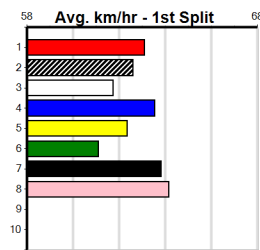

MILLERS MUZZLES (300+RANK)

Distance: 400m, Race Type: Grade 6, Total Prizemoney: $1,530
1st: $1,000, 2nd: $320, 3rd: $160, 4th: $50

Watchdog Tips:

Bet:

Form Box Wgt Dist Track Date Time BON Margin 1st/2nd (Time) PIR Checked Comment W/R Split 1 S/P Grade

ROMAN EMPIRE [6]
BK Dog May-22 Sire: ZIPPING GARTH Dam: DREAMY EYES
Owner(s): Eye Candy (SYN), C Wilk, K Gorman
Trainer: Judy Brereton (Tanjil South)
Winning Distances: < 300m (0) 300 - 399m (1) 400 - 499m (1) 500 - 599m (0) 600 - 699m (0) > 700m (0)
Winning Weights: 33.6(1) 34.2(1)
7th (4) 34.1 350 HVL R4 11-Nov-24 20.33 19.38 6.50L NOIR SATIN (19.90) M/4 . . . . . 6.70 $27.80 X67
7th (3) 33.8 400 WGL R9 14-Nov-24 23.46 22.72 8.50L NO CHARGE (22.89) M/76 . . . . . 8.80 $24.60 X67
2nd (5) 33.7 425 BEN R10 20-Nov-24 24.51 24.19 1.5L GOT IMMUNITY (24.41) M/422 . . . . . 6.68 $12.60 7
7th (1) 34.1 460 GEL R4 30-Nov-24 27.78 25.87 26.00 DIFFERENT HERE (25.98) M/667 . . . . . 6.90 $88.60 7
4th (6) 34.2 435 SLE R2 04-Dec-24 25.25 24.43 7.00L DR. ANNE (24.76) M/844 . . . . . 5.45 $40.50 T3-7
5th (1) 33.5 460 GEL R7 10-Dec-24 26.74 25.99 7.00L HAPPY INTENTION (26.28) M/345 . . . . . 6.70 $10.40 7
1st (3) 33.6 390 SHP R9 19-Dec-24 22.46 22.10 0.75L SHE'S TROPIC (22.51) Q/11 . . . . . SW . 8.50 $18.40 7
7th (8) 33.1 400 GEL R3 24-Dec-24 23.38 22.49 12.00L STOJANOVIC (22.57) S/85 . . . . . 8.80 $29.10 6G
Last 3 wins NOT included above
1st (8) 34.2 400 WGL R1 25-Jan-24 23.42 22.82 3.25L PREMIER PIE (23.64) M/21 . . . . . SW . 8.71 $4.60 T3-M

TWO REASONS [6] Biks
WF Dog Dec-20 Sire: SENNACHIE Dam: WHAT FEELING
Owner(s): UGLIETTA (SYN), J Uglietta, M Uglietta
Trainer: Joe Uglietta (Yan Yeau)
Winning Distances: < 300m (0) 300 - 399m (2) 400 - 499m (0) 500 - 599m (0) 600 - 699m (0) > 700m (0)
Winning Weights: 33.2(1) 33.5(1)
6th (8) 34.2 390 SHP R12 10-Oct-24 22.73 22.16 8.50L IS HE LUCKY (22.16) S/86 . . . . . 8.65 $60.90 6G
3rd (1) 34.6 390 SHP R4 24-Oct-24 22.82 22.09 4.75L WELLERMAN (22.50) S/33 . . . . . 8.74 $17.90 X67
6th (2) 35.0 390 SHP R11 07-Nov-24 22.85 22.26 8.50L EXPELLED (22.26) M/65 . . . . . 8.87 $41.10 T3-6
4th (5) 34.5 450 SHP R7 14-Nov-24 25.91 25.54 3.5L ASTON SEAN (25.68) M/733 . . . . . 7.03 $112.30 6G
7th (4) 34.7 450 SHP R8 21-Nov-24 26.31 25.58 8.00L AUDITION (25.78) S/877 . . . . . 7.14 $42.20 T3-RW
3rd (3) 34.6 390 SHP R12 28-Nov-24 23.26 22.30 4.50L SLINGSHOT PENNY (22.96) S/35 . . . . . 8.73 $3.80 6G
5th (1) 34.6 390 SHP R12 05-Dec-24 22.71 22.18 5.50L MOBILE LAD (22.35) M/74 . . . . . 8.78 $51.90 T3-6
5th (5) 34.5 400 GEL R4 10-Dec-24 23.53 22.51 7.00L GO GIZMO GO (23.06) S/75 . . . . . 8.83 $31.60 6G
Last 3 wins NOT included above
1st (7) 33.2 395 TRA R1 21-Aug-23 22.99 22.49 1.5L LOOK AT LENNY (23.09) M/531 . . . . . SW . 3.93 $23.90 T3-M
1st (4) 33.5 390 SHP R3 19-Jul-24 22.71 22.28 0.10L MOVE OF MAGNUS (22.71) S/43 . . . . . 8.86 $7.00 X67