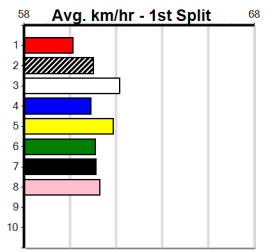

NP ELECTRICAL (300+RANK)

Distance: 460m, Race Type: Maiden, Total Prizemoney: $1,530
1st: $1,000, 2nd: $320, 3rd: $160, 4th: $50

Watchdog Tips: [ ] [ ] [ ] [ ] Bet: [ ]

1

RUGRAT TOMMY [M]
WBK Dog Jan-23 Sire: TOMMY SHELBY Dam: SHE CAN EXCITE
Owner(s): C Capuano
Winning Distances: < 300m (0) 300 - 399m (0) 400 - 499m (0) 500 - 599m (0) 600 - 699m (0) > 700m (0)
Winning Weights:
7th (2) 31.9 460 GEL R3 04-Oct-24 27.11 25.69 14.00 EXTINCT (26.19) M/577 6.99 $8.50 MH
5th (8) 31.9 410 HOR R1 08-Oct-24 24.22 23.26 10.00 NOSEY PARKER (23.53) S/66 10.90 $34.70 M
8th (6) 31.9 460 GEL R3 15-Oct-24 26.90 25.90 9.00L MASQUERADE PARTY S/888 7.19 $23.50 M
7th (5) 31.7 460 GEL R1 19-Nov-24 27.05 25.83 13.00 PAW VERA (26.17) S/877 6.97 $45.50 M
3rd (8) 31.6 390 WBL R1 25-Nov-24 22.70 22.27 1.5L HARLEY RIOT (22.60) S/64 8.93 $31.10 M
2nd (5) 32.2 460 GEL R2 05-Dec-24 26.32 25.51 9.00L MISS RELENTLESS (25.69) M/332 6.90 $28.00 M
8th (6) 32.2 460 GEL R9 09-Dec-24 27.22 25.77 18.00 STATUE OF TIME (26.02) S/867 6.98 $52.80 M
Last 3 wins NOT included above

Trainer: Chloe Dew (Anakie)

Box History

Bx	1st	2nd	3rd	4th	5th	6th	7th	8th
1								
2							1	
3								
4								
5		1						1
6								2
7								
8			1		1			

Prize Best $480.00
Starts 26.32(5)-5/12/24
Trk/Dts 7-0-1-1
APM 5-0-1-0
448

2

BLACKPOOL LUCKY (QLD)[M]
BK Dog May-23 Sire: ASTON RUPEE Dam: LAVA YOU BEAUTY
Owner(s): GLASWEGIAN ANGEL (SYN), A Kenyon, R Kenyon, A Kenyon, R Kenyon
Winning Distances: < 300m (0) 300 - 399m (0) 400 - 499m (0) 500 - 599m (0) 600 - 699m (0) > 700m (0)
Winning Weights:
7th (8) 36.3 400 GEL R3 09-Dec-24 23.43 22.41 9.00L LADY TEQUILA (22.81) M/67 8.80 $11.80 M
4th (5) 36.2 390 BAL R1 13-Dec-24 22.94 22.19 11.00 PAW OLYSLAGERS (22.19) S/44 8.82 $20.80 M
5th (8) 36.2 450 BAL R9 24-Dec-24 26.69 25.09 23.00 ROTHWELL PAUL (25.09) M/545 6.85 $11.20 T3-M
Last 3 wins NOT included above

Trainer: Alexis Kenyon (Lara)

Box History

Bx	1st	2nd	3rd	4th	5th	6th	7th	8th
1								
2								
3								
4								
5					1			
6								
7							1	
8								1

Prize Best $75.00
Starts FSTD
Trk/Dts 3-0-0-0
APM 0-0-0-0
75

3

MANIFESTO [M]
BD Bitch Jan-23 Sire: FERAL FRANKY Dam: PHANTOM MIME
Owner(s): Farrugia Smith (SYN), G Farrugia, S Smith
Winning Distances: < 300m (0) 300 - 399m (0) 400 - 499m (0) 500 - 599m (0) 600 - 699m (0) > 700m (0)
Winning Weights:
3rd (3) 27.0 400 GEL R1 11-Oct-24 23.06 22.58 1.25L PERFECT SOUL (22.99) Q/43 8.57 $3.60 M
2nd (7) 26.6 460 GEL R2 01-Nov-24 26.78 25.97 7.50L FEAT OF STRENGTH (26.28) M/322 6.78 $2.60 M
5th (8) 26.5 460 GEL R2 15-Nov-24 27.11 25.85 17.00 MR. MIYAGI (25.93) Q/655 6.84 $6.00 M
4th (2) 26.9 460 GEL R2 26-Nov-24 26.84 25.91 14.00 RADAR'S PATROL (25.91) S/755 7.07 $5.20 M
7th (7) 26.8 400 GEL R1 20-Dec-24 23.92 22.43 16.00 LEVIATHAN (22.82) M/77 8.77 $26.40 M
5th (6) 27.1 460 GEL R1 24-Dec-24 26.58 26.05 5.50L TEXAS PRESIDENT (26.23) M/455 6.85 $44.70 M
Last 3 wins NOT included above

Trainer: Angela Langton (Anakie)

Box History

Bx	1st	2nd	3rd	4th	5th	6th	7th	8th
1								
2								
3				1				
4								
5								
6						1		
7		1						1
8					1			

Prize Best $830.00
Starts 26.58(6)-24/12/24
Trk/Dts 6-0-1-1
APM 4-0-1-0
612