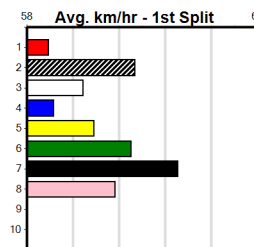

Sire: Dam:

Trainer:

Owner(s):

Winning Distances: < 300m (0) 300 - 399m (0) 400 - 499m (0) 500 - 599m (0) 600 - 699m (0) > 700m (0)

Winning Weights:

Box History

SPORTSBET SAME RACE MULTI (300+RANK)

Distance: 400m, Race Type: Maiden, Total Prizemoney: \$1,530
1st: \$1,000, 2nd: \$320, 3rd: \$160, 4th: \$50