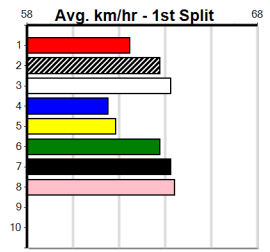

Geelong
13 (E1)
7:08PM
(VIC time)

GEELONG RACE 13 (300+RANK)

Distance: 400m, Race Type: Grade 5, Total Prizemoney: $1,530
1st: $1,000, 2nd: $320, 3rd: $160, 4th: $50

Watchdog Tips: ☐ ☐ ☐ ☐ ☐ Bet: ☐

Form Box Wgt Dist Track Date Time BON Margin 1st/2nd (Time) PIR Checked Comment W/R Split 1 S/P Grade

1 SOLAR TOBY [5]
BKW Dog May-20 Sire: MY REDEEMER Dam: SOLAR ON
Owner(s): C Baker
Winning Distances: < 300m (0) 300 - 399m (0) 400 - 499m (7) 500 - 599m (0) 600 - 699m (0) > 700m (0)
Winning Weights: 32.6(1) 33.2(1) 33.3(1) 33.7(1) 33.8(2) 35.7(1)

Bx	1st	2nd	3rd	4th	5th	6th	7th	8th
1	1	2	2	3	2	4	4	2
2	1	3	4	2	2	1		2
3	1	2	2	2	5		2	1
4	1	1	1	2	2	2	2	1
5	1	1	4	1	3		4	2
6		2	1	3	5	3		2
7	2	1	1	5	2	5	2	1
8				3	1			1

Prize Best Starts Trk/Dts APM: $22395.00, 22.95(6)-7/6/24, 116-7-12-15, 18-1-2-3, 2130

2 PLATYPUS YAALA [5]
WBD Dog Nov-21 Sire: FERNANDO BALE Dam: NATTY ALLEN
Owner(s): A Welsh
Winning Distances: < 300m (0) 300 - 399m (1) 400 - 499m (2) 500 - 599m (0) 600 - 699m (0) > 700m (0)
Winning Weights: 31.8(1) 32.6(1) 33.1(1)

Bx	1st	2nd	3rd	4th	5th	6th	7th	8th
1				1		1		1
2	1		1			1		
3						1		1
4		1			2			
5			1			1	1	
6				1	1	1		
7		1	1				1	2
8	2			1				

Prize Best Starts Trk/Dts APM: $4295.00, 22.92(2)-23/7/24, 25-3-2-3, 13-2-1-3, 2308

3 ROCKET SUSIE [5]
BK Bitch Dec-21 Sire: COSMIC CHIEF Dam: MISS HEART
Owner(s): N Walsh
Winning Distances: < 300m (0) 300 - 399m (1) 400 - 499m (4) 500 - 599m (0) 600 - 699m (0) > 700m (0)
Winning Weights: 25.8(1) 26.0(1) 26.3(1) 26.4(1) 26.6(1)

Bx	1st	2nd	3rd	4th	5th	6th	7th	8th
1	3	1		2				1
2					1			1
3	1	2				1		
4	1		1				1	
5		1				1	1	
6			1					1
7			1	1	1	1	1	2
8		1	1	1	1	1	2	

Prize Best Starts Trk/Dts APM: $5155.00, 23.18(1)-18/3/24, 35-5-2-6, 7-1-1-1, 1219

4 IASON BALE (NSW)[5]
WF Dog Jan-21 Sire: ORSON ALLEN Dam: QUIP ALLEN
Owner(s): L Harris
Winning Distances: < 300m (0) 300 - 399m (4) 400 - 499m (7) 500 - 599m (1) 600 - 699m (0) > 700m (0)
Winning Weights: 31.6(3) 31.9(1) 32.4(3) 32.5(1) 32.6(1) 32.9(1) 33.1(1) 33.2(1)

Bx	1st	2nd	3rd	4th	5th	6th	7th	8th
1	1	1	1	3	1	1		
2		3	1	1	3			
3	3		1	1	1	2	1	2
4	1	1		1	1	2	3	1
5	2		3	1	2	3	1	
6	1	1			1	2	2	2
7	4	1	1	2	2			1
8		1		2	1	2	1	

Prize Best Starts Trk/Dts APM: $34081.25, 22.83(5)-5/11/24, 76-12-8-7, 6-1-1-0, 2810

5 TINKER PAT [5]
BE Dog Feb-20 Sire: DALGETTY Dam: ZIPPING ELLA
Owner(s): Burns Racing (SYN), C Burns, J Burns
Winning Distances: < 300m (0) 300 - 399m (2) 400 - 499m (9) 500 - 599m (0) 600 - 699m (0) > 700m (0)
Winning Weights: 28.8(1) 29.4(1) 29.7(1) 29.8(2) 30.5(1) 30.6(1) 30.7(1) 31.1(1) 31.2(2)

Bx	1st	2nd	3rd	4th	5th	6th	7th	8th
1	2	1	3	1	4			2
2	1	4	1	4				1
3	1			3	4	2	1	
4			3	3	4	2	2	1
5		2	1		2	2		
6	2	1	2		3	1		
7	1	1	1	1	1	2	2	
8	4			2	1			

Prize Best Starts Trk/Dts APM: $20067.50, 22.46(6)-9/8/22, 84-11-8-11, 46-8-3-8, 2145