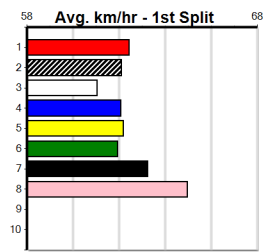

TTS ELECTRICS (300+RANK)

Distance: 460m, Race Type: Mixed 6/7, Total Prizemoney: $1,530
1st: $1,000, 2nd: $320, 3rd: $160, 4th: $50

Watchdog Tips:

Bet:

Table header with columns: Form Box, Wgt, Dist, Track, Date, Time, BON, Margin, 1st/2nd (Time), PIR, Checked, Comment, WR, Split 1, S/P, Grade

PAW ISABELLE (NSW)[7]

BK Bitch Jul-22 Sire: ALLEN DEED Dam: FANTA BALE Trainer: Luke Harris (Devon Meadows)

Owner(s): L Harris
Winning Distances: < 300m (0) 300 - 399m (0) 400 - 499m (1) 500 - 599m (0) 600 - 699m (0) > 700m (0)

Winning Weights: 28.1(1)

Table of race results for Paw Isabelle, including dates, weights, and finishing positions.

Last 3 wins NOT included above

Summary table for Paw Isabelle: 1st (8) 28.1 400 WGL R1 16-Jul-24 23.09 22.77 2.25L OUR ELLIE (23.24) M/33 8.60 $4.50 M

Box History

Box History table for Paw Isabelle showing performance across different box numbers.

TEXAS PRESIDENT [7]

BK Dog May-23 Sire: BARCIA BALE Dam: SUNTORY ROSE Trainer: Angela Langton (Anakie)

Owner(s): CHAMPAGNE PTN (SYN), S Smith, A Langton
Winning Distances: < 300m (0) 300 - 399m (0) 400 - 499m (1) 500 - 599m (0) 600 - 699m (0) > 700m (0)

Winning Weights: 32.9(1)

Table of race results for Texas President, including dates, weights, and finishing positions.

Last 3 wins NOT included above

Summary table for Texas President: 1st (8) 32.9 460 GEL R1 24-Dec-24 26.23 26.05 0.75L KIRKY STORM (26.27) M/533 SW 6.89 $4.40 M

Box History

Box History table for Texas President showing performance across different box numbers.

VISTA ZIRCON [7]

RF Dog Oct-22 Sire: ASTON RUPEE Dam: GYPSY VISTA Trainer: Donna Knight (Talbot)

Owner(s): G Mitchell
Winning Distances: < 300m (0) 300 - 399m (0) 400 - 499m (1) 500 - 599m (0) 600 - 699m (0) > 700m (0)

Winning Weights: 35.1(1)

Table of race results for Vista Zircon, including dates, weights, and finishing positions.

Last 3 wins NOT included above

Summary table for Vista Zircon: 1st (1) 35.1 460 GEL R2 16-Jul-24 26.32 25.75 1.5L ASTON TYPHOON (26.42) M/111 6.70 $5.50 M

Box History

Box History table for Vista Zircon showing performance across different box numbers.

PAW NITRO (NSW)[6]

BD Dog Jan-23 Sire: BERNARDO Dam: DYNA GARNER Trainer: Luke Harris (Devon Meadows)

Owner(s): L Harris
Winning Distances: < 300m (0) 300 - 399m (0) 400 - 499m (2) 500 - 599m (0) 600 - 699m (0) > 700m (0)

Winning Weights: 29.3(1) 29.8(1)

Table of race results for Paw Nitro, including dates, weights, and finishing positions.

Last 3 wins NOT included above

Summary table for Paw Nitro: 1st (8) 29.3 450 BAL R3 04-Nov-24 25.95 25.74 0.25L MY GRACIE (25.96) M/323 6.88 $2.60 T3-M

Box History

Box History table for Paw Nitro showing performance across different box numbers.

REDEEM HER [7]

WRBD Bitch Apr-22 Sire: MY REDEEMER Dam: BELLE'S ON BOOST Trainer: Danielle Smith (Lara)

Owner(s): D Smith
Winning Distances: < 300m (0) 300 - 399m (0) 400 - 499m (1) 500 - 599m (0) 600 - 699m (0) > 700m (0)

Winning Weights: 28.6(1)

Table of race results for Redeem Her, including dates, weights, and finishing positions.

Last 3 wins NOT included above