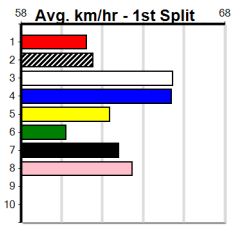

Sale

10
2:04PM
(VIC time)

BSG AUSTRALIA (300+RANK)

Distance: 435m, Race Type: Grade 6, Total Prizemoney: $1,530
1st: $1,000, 2nd: $320, 3rd: $160, 4th: $50

Watchdog Tips: **3** **8** **7** **1** **Bet:** **Box Quinella 3,7,8 ($10 for 333.33%)**

JOCELYN WILL DO (3) has the speed to find the arm soon after box rise in this and she may prove hard to catch if she does so. OPETAIA (8) has met some speedy types in his last few starts and he could be right in the finish here.