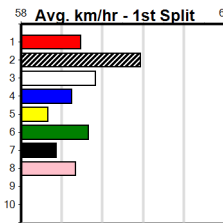

# TRFM (300+RANK)

Distance: 435m, Race Type: Grade 7, Total Prizemoney: \$1,530  
 1st: \$1,000, 2nd: \$320, 3rd: \$160, 4th: \$50

**Watchdog Tips:**

**5**

**2**

**8**

**6**

**Bet:**