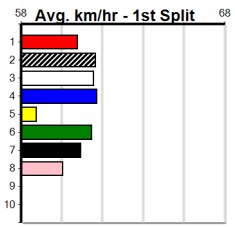

Sale

MONACELLARS (300+RANK)

Distance: 435m, Race Type: Maiden, Total Prizemoney: $1,530
1st: $1,000, 2nd: $320, 3rd: $160, 4th: $50

2

11:27AM
(VIC time)

TRENDY MOVER (7) produced a handy placing 3 starts back from a wide draw and she could be the one to beat in this. IGNATIUS ROSE (8) has shown handy mid race pace in recent starts and he could make his presence felt here.

Watchdog Tips: **7** **8** **3** **2** **Bet:** **Win 7**