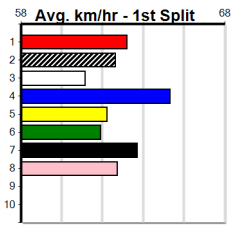

Sale

ED FOUNTAIN REMOVALS (300+RANK)

Distance: 435m, Race Type: Grade 5, Total Prizemoney: $1,530
1st: $1,000, 2nd: $320, 3rd: $160, 4th: $50

11

2:24PM

(VIC time)

JAMS NIMBLE (8) can explode soon after box rise in her races and she will be hard to reel in if she finds the arm here. MALLY BOY (7) has a big motor and he looks like the main danger in this. ASTON PLUS (3) can wind up mid race.

Watchdog Tips:

8

7

3

6

Bet:

Quinella 7/8 ($10 for 1000%)