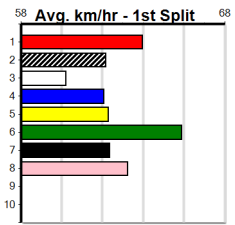

Sale

IAN CARTER BUILDER (300+RANK)

Distance: 435m, Race Type: Grade 5, Total Prizemoney: $1,530
1st: $1,000, 2nd: $320, 3rd: $160, 4th: $50

7
1:09PM
(VIC time)

SEARCH HISTORY (6) will find this much easier than his most recent racing and he may be the one to beat in this. DAINTREE VISION (8) can explode mid race in his races and he could make his presence felt here.

Watchdog Tips: **6** **8** **4** **5** Bet: **Win 6**