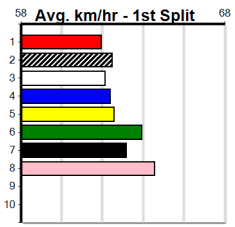

Sale

ROTTI SECURITY (300+RANK)

Distance: 435m, Race Type: Grade 7, Total Prizemoney: $1,530
1st: $1,000, 2nd: $320, 3rd: $160, 4th: $50

3

11:51AM

(VIC time)

MY BLUE ROSE (4) showed good speed in her smart maiden win here last start and she could make it 2 in a row in this. CATCH DOT (2) has recorded handy placings in her last 2 starts here and she looks like the danger again today.

Watchdog Tips: 4 2 7 8 **Bet:** Box Quinella 2,4,7 ($10 for 333.33%)