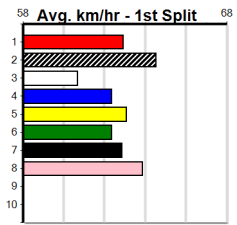

MAFFRA POLY & PUMPS (300+RANK)

Distance: 435m, Race Type: Grade 6, Total Prizemoney: $1,530
1st: $1,000, 2nd: $320, 3rd: $160, 4th: $50

9
1:47PM
(VIC time)

SECRET'S WITHOUT (7) has a big motor but can be a bit hit or miss early and she looks awfully hard to beat here if she can step on even terms. KILMANY WARRIOR (2) was a smart all the way Warragul winner 3 starts back and can challenge here.

Watchdog Tips: **7** **2** **8** **4** **Bet:** **Win 7**