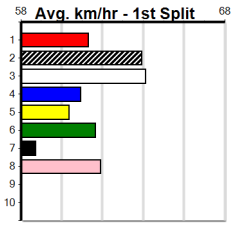

Sale

12
2:30PM
(VIC time)

SPORTSBET MAKE IT A MULTI (300+RANK)

Distance: 435m, Race Type: Grade 5, Total Prizemoney: $1,530
1st: $1,000, 2nd: $320, 3rd: $160, 4th: $50

JESSICA PEARSON (3) can race on the speed from the outset in this and she will be hard to catch if she leads here. KANJI QUEBEC (6) can show a good turn of foot once balanced and he looks like the main danger in this.

Watchdog Tips: **3** **6** **7** **5** **Bet:** **Win 3**