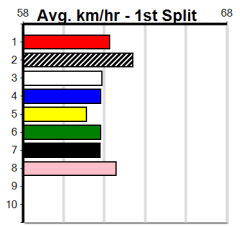

Sale

5
12:29PM
(VIC time)

GIPPSLANDS GOLD 98.3 (300+RANK)

Distance: 435m, Race Type: Grade 5, Total Prizemoney: $1,530
1st: $1,000, 2nd: $320, 3rd: $160, 4th: $50

Watchdog Tips: 1 5 7 8 Bet: Win 1

1 VALENCIA TILLY [5] *Good all the way win here 2 starts back, go close.*
BD B Oct-21 FERNANDO BALE COURTING $5.00
Trainer: Jennifer Gieschen (Valencia Creek)
6th (5) 26.5 435 SLE R9 04-Dec-24 25.21 24.43 3.25L TILLY GIRL (24.98) M/566 5.38 $40.80 T3-5
7th (8) 26.6 435 SLE R11 11-Dec-24 25.65 24.66 12.00L LULNA (24.87) M/776 5.53 $2.90 5
1st (5) 26.4 435 SLE R12 18-Dec-24 24.86 24.38 1.5LBOMBER'S REWARD (24.95) Q/111 5.27 $6.10 T3-5
4th (4) 26.0 435 SLE R7 01-Jan-25 25.15 24.63 8.00LBANK ROBBER (24.63) M/454 SW 5.42 $17.10 T3-5
Owner(s): J Gieschen

Winning Boxes							
1	2	3	4	5	6	7	8
2	1		1	6			1
Prize	$7,915.00						
Best	24.86						
Starts	30-5-2-0						
Trk/Dst	15-3-2-0						
APM	$3243						

2 LET'S GO GEORGI (QLD)[5] *Struggled in her 2 Victorian runs, needs to step.*
WBK B Jun-21 FERNANDO BALE SWIFT DANCER $12.00
Trainer: Trevor Whitford (Willow Grove)
2nd (2) 28.8 400 WAG R3 08-Nov-24 23.14 22.79 4.00LTICK RETURNS (22.86) $12.00 5H
4th (3) 28.9 400 WAG R5 15-Nov-24 23.12 22.75 5.00FALSE WITNESS (22.77) $34.00 5F
8th (2) 28.5 300 HVL R3 27-Dec-24 17.53 16.90 5.00WILD REPUTATION (17.18) S/8 4.21 $5.50 T3-5
7th (6) 28.1 435 SLE R6 01-Jan-25 25.45 24.63 8.00LUNLEASH ZAC (24.91) M/256 5.30 $22.40 T3-5
Owner(s): M Chapple

Winning Boxes							
1	2	3	4	5	6	7	8
2	3	1	1	1	1		1
Prize	$26,860.00						
Best	25.45						
Starts	72-10-15-8						
Trk/Dst	1-0-0-0						
APM	$2611						

3 JENNA [5] *Been well below her best of late, tested here.*
BK B Jul-20 AUSSIE INFRARED MIRIAM $10.00
Trainer: Jennifer Gill (Darriman)
F (6) 29.4 435 SLE R10 09-Oct-24 0.00 24.13 .LLENAGHAN (24.81) M/6 V10 5.56 $7.20 5NP
8th (6) 31.1 435 SLE R5 04-Dec-24 25.74 24.43 17.00LAYLA ROSE (24.61) M/788 V10 5.35 $21.90 T3-5
8th (7) 31.2 435 SLE R8 18-Dec-24 25.42 24.38 15.00LDISHY DI (24.38) M/356 5.31 $33.60 T3-5
7th (3) 31.4 435 SLE R7 01-Jan-25 25.37 24.63 11.00LBANK ROBBER (24.63) M/545 5.45 $25.90 T3-5
Owner(s): J Gill

Winning Boxes							
1	2	3	4	5	6	7	8
3					1	1	1
Prize	$20,825.63						
Best	24.75						
Starts	55-6-9-6						
Trk/Dst	14-1-1-1						
APM	$5100						

4 MADALIA SNOOPY [5] *Has ability but may need luck this draw.*
BK D Jun-21 ASTON DEE BEE MADALIA MAGGIE $8.50
Trainer: Peter Mckenzie (Tinamba)
6th (8) 34.4 510 SLE R3 22-Dec-24 29.47 28.35 16.00LNANGAR JIM (28.35) M/333 9.36 $41.20 SH
7th (7) 34.1 435 SLE R11 29-Dec-24 25.40 24.09 8.00VALVE BOUNCE (24.87) M/777 5.47 $16.00 5
6th (2) 33.8 435 SLE R8 01-Jan-25 25.27 24.63 7.00TOOTSIE (24.81) M/477 5.39 $15.00 T3-5
6th (4) 33.7 435 SLE R12 05-Jan-25 25.17 24.30 7.50BLACK TYCOON (24.67) M/877 5.49 $51.20 5
Owner(s): P Mckenzie

Winning Boxes							
1	2	3	4	5	6	7	8
3		1			1	3	1
Prize	$31,225.63						
Best	24.62						
Starts	75-9-9-11						
Trk/Dst	21-2-2-3						
APM	$3532