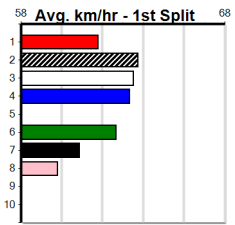

# RANFORD'S FAMILY BUTCHER (300+RAN)

Distance: 510m, Race Type: Grade 5, Total Prizemoney: \$1,740  
1st: \$1,150, 2nd: \$360, 3rd: \$180, 4th: \$50

DUSTY OLD ROAD (1) will find this much easier than his last few starts and he looks hard to beat from the gun draw today. GRACELAND BOY (2) can race closer to the speed in this and he could be right in the finish here.