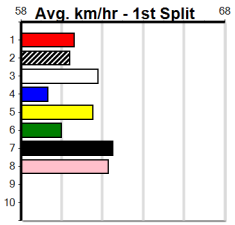

Sale

SPORTSBET GREEN TICKS (300+RANK)

Distance: 435m, Race Type: Maiden, Total Prizemoney: $1,530
1st: $1,000, 2nd: $320, 3rd: $160, 4th: $50

1

11:08AM

(VIC time)

TILES AND WINE (3) has shown good mid race pace in some recent placings and he may prove hard to hold out in this. NEVER SOBER (1) was smartly placed here 3 starts back and she could feature in the finish here.

Watchdog Tips: **3** **1** **5** **6** **Bet:** **Win 3**