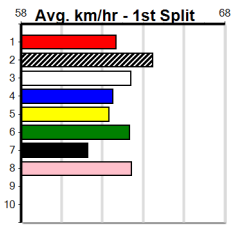

Sale

TOONGABBIE LODGE (300+RANK)

Distance: 435m, Race Type: Grade 5, Total Prizemoney: $1,530
1st: $1,000, 2nd: $320, 3rd: $160, 4th: $50

6
12:50PM
(VIC time)

LINDENOW PATCH (2) recorded solid all the way wins here in 2 of his last 3 starts and he may have a bit too much class for his rivals today. TILLY GIRL (8) can race on the speed from box rise and she can challenge here.

Watchdog Tips: **2** **8** **1** **4** **Bet:** **Trifecta 2/1,4,8/1,3,4,8 ($10 - 111.11%)**