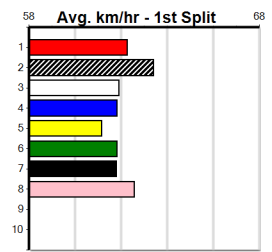

GIPPSLANDS GOLD 98.3 (300+RANK)

Distance: 435m, Race Type: Grade 5, Total Prizemoney: $1,530
1st: $1,000, 2nd: $320, 3rd: $160, 4th: $50

VALENCIA TILLY (1) was a good all the way winner here 2 starts back and she may be hard to beat again from her gun draw. BE RUGGED (5) can wind up once fully balanced and he could be the danger with an ounce of luck.

Watchdog Tips:

1

5

7

8

Bet:

Win 1

Form Box	Wgt	Dist	Track	Date	Time	BON	Margin	1st/2nd (Time)	PIR	Checked	Comment	WR	Split 1	S/P	Grade