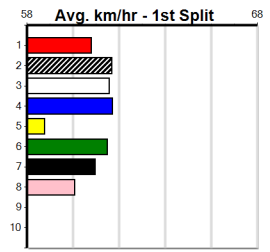

Sale

2

11:27AM

(VIC time)

MONACELLARS (300+RANK)

Distance: 435m, Race Type: Maiden, Total Prizemoney: $1,530
1st: $1,000, 2nd: $320, 3rd: $160, 4th: $50

TRENDY MOVER (7) produced a handy placing 3 starts back from a wide draw and she could be the one to beat in this. IGNATIUS ROSE (8) has shown handy mid race pace in recent starts and he could make his presence felt here.

Watchdog Tips: **7** **8** **3** **2** **Bet:** **Win 7**

1

CONTAGIOUS ALLEN [M] Comes into calculations from this draw. **$10.00**
BK Dog Jan-22 Sire: STAGGER Dam: FINANCIAL TARRA
Owner(s): L Fulford Trainer: Lindsay Fulford (Maffra)
Winning Distances: < 300m (0) 300 - 399m (0) 400 - 499m (0) 500 - 599m (0) 600 - 699m (0) > 700m (0)
Winning Weights:

Box	1st	2nd	3rd	4th	5th	6th	7th	8th
1								
2								
3								
4								
5								
6								
7								
8								

Prize Best $100.00
Starts 25.65(8)-1/1/25
Trk/Dts 13-0-0-0
APM 8-0-0-0 90

2

TOUCH MY HAND (NSW)[M] Far from disgraced in last couple, must respect. **$8.50**
BEBD Bitch Jan-23 Sire: FERAL FRANKY Dam: PRINCESS SPARKLE
Owner(s): R Haines Trainer: Donna Dean (Nyora)
Winning Distances: < 300m (0) 300 - 399m (0) 400 - 499m (0) 500 - 599m (0) 600 - 699m (0) > 700m (0)
Winning Weights:

Box	1st	2nd	3rd	4th	5th	6th	7th	8th
1								
2								
3								
4								
5								
6								
7								
8								

Prize Best $0.00
Starts 25.28(4)-29/12/24
Trk/Dts 3-0-0-0
APM 3-0-0-0 0

3

PAGODA GROWLER [M] Showed speed in handy placing 2 back, chance. **$3.60**
WBK Bitch Aug-22 Sire: AUSSIE INFRARED Dam: SWEET WATERLOO
Owner(s): S Winters Trainer: Graeme Jose (Catani)
Winning Distances: < 300m (0) 300 - 399m (0) 400 - 499m (0) 500 - 599m (0) 600 - 699m (0) > 700m (0)
Winning Weights:

Box	1st	2nd	3rd	4th	5th	6th	7th	8th
1								
2								
3								
4								
5								
6								
7								
8								

Prize Best $655.00
Starts 25.21(7)-29/12/24
Trk/Dts 8-0-1-1
APM 2-0-0-0 514

4

MISS MESSAGE (QLD)[M] Can show good early speed, place hopes here. **$4.60**
BK Bitch Apr-22 Sire: SHIMA SHINE Dam: VINCE A BELLA
Owner(s): AS TIME GOES BY (SYN), J D'altorio, R Francis, G Barbara, E Barbara Trainer: Russell Edwards (Devon Meadow)
Winning Distances: < 300m (0) 300 - 399m (0) 400 - 499m (0) 500 - 599m (0) 600 - 699m (0) > 700m (0)
Winning Weights:

Box	1st	2nd	3rd	4th	5th	6th	7th	8th
1								
2								
3								
4								
5								
6								
7								
8								

Prize Best $1010.00
Starts 25.21(7)-29/12/24
Trk/Dts 10-0-2-2
APM 0-0-0-0 616

5

DR. DIABLO [M] Drawn to find too much trouble here, tough ask. **$26.00**
BK Dog May-21 Sire: ASTON KIMETTO Dam: BLUE SURFONIC
Owner(s): DOCTORS KENNELS (SYN), J McMahon, J Gill Trainer: Marcus McMahon (Giffard West)
Winning Distances: < 300m (0) 300 - 399m (0) 400 - 499m (0) 500 - 599m (0) 600 - 699m (0) > 700m (0)
Winning Weights:

Box	1st	2nd	3rd	4th	5th	6th	7th	8th
1								
2								
3								
4								
5								
6								
7								
8								

Prize Best $320.00
Starts 25.41(1)-30/10/24
Trk/Dts 23-0-0-2
APM 16-0-0-2 128