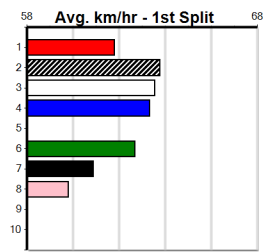

Sale
8
1:27PM
(VIC time)

RANFORD'S FAMILY BUTCHER (300+RANK)

Distance: 510m, Race Type: Grade 5, Total Prizemoney: $1,740
1st: $1,150, 2nd: $360, 3rd: $180, 4th: $50

DUSTY OLD ROAD (1) will find this much easier than his last few starts and he looks hard to beat from the gun draw today. GRACELAND BOY (2) can race closer to the speed in this and he could be right in the finish here.

Watchdog Tips: **1** **2** **4** **6** **Bet:** Box Trifecta 1,2,4,6 ($10 for 41.67%)

Form Box	Wgt	Dist	Track	Date	Time	BON	Margin	1st/2nd (Time)	PIR	Checked	Comment	WR	Split 1	S/P	Grade	
1	DUSTY OLD ROAD [5] Much easier here than his last few, one to beat. $2.30															
	F Dog Apr-21 Sire: HOOKED ON SCOTCH Dam: TINDERELLA Trainer: Cindy Fulford (Maffra)															
	Winning Distances: < 300m (0) 300 - 399m (2) 400 - 499m (9) 500 - 599m (2) 600 - 699m (0) > 700m (0)															
	Winning Weights: 32.7(1) 33.0(1) 33.1(1) 33.2(1) 33.5(2) 33.7(2) 34.2(2) 34.3(1) 34.6(1) 35.5(1)															
	7th (8)	34.0	515	SAP	R7	11-Nov-24	30.49	29.47	13.00 XENI BALE (29.60)	M/4777	.	.	.	5.18	$78.10	5NP
	4th (4)	34.0	435	SLE	R7	27-Nov-24	25.06	24.44	2.50L TAKE THE EDGE (24.90)	M/6655	.	.	.	5.50	$4.10	T3-5
	5th (8)	34.3	510	SLE	R8	04-Dec-24	29.30	29.08	3.00L BRINDLE CHIC (29.10)	M/5555	.	.	.	9.41	$5.70	T3-5
	5th (3)	34.1	400	WGL	R12	12-Dec-24	23.34	22.69	4.50L ASTRONOMICA (23.02)	M/67	.	.	.	8.81	$5.70	T3-5
	1st (6)	34.3	435	SLE	R10	18-Dec-24	24.78	24.38	1.00L WISDOM BALE (24.84)	M/5333	.	.	.	5.39	$9.00	T3-5
	4th (5)	34.3	510	SLE	R4	22-Dec-24	29.47	28.35	14.00 KNOCKOUT NORM (28.53)	M/5666	.	SW	.	9.31	$85.90	SH
7th (5)	34.1	510	SLE	R6	26-Dec-24	29.02	28.22	12.00 NANGAR JIM (28.22)	M/5777	.	.	.	9.32	$42.10	SF	
5th (2)	34.3	400	WGL	R3	02-Jan-25	22.89	22.43	2.25L SIMPLY STYLISH (22.74)	M/65	.	.	.	8.73	$12.40	SH	
Last 3 wins NOT included above																
1st (3)	33.2	400	WGL	R3	20-Jun-24	22.89	22.89	1.00L ASTON CAMEO (22.96)	Q/22	.	.	.	8.52	$11.00	T3-5	
1st (5)	34.2	435	SLE	R12	11-Sep-24	24.73	24.22	2.00L INTER CYBORG (24.86)	M/332	.	.	.	5.33	$3.20	5	
1st (4)	33.7	460	WGL	R8	03-Oct-24	26.16	26.16	0.75L INTERNAL AFFAIRS (26.21)	.	.	SW	.	.	$7.20	T3-5	
2	GRACELAND BOY [5] Can race closer to the speed in this, major player $6.50															
	F Dog Oct-20 Sire: WORM BURNER Dam: OUTSIDE EDGE Trainer: Greg Doyle (Mulgrave)															
	Winning Distances: < 300m (0) 300 - 399m (0) 400 - 499m (1) 500 - 599m (8) 600 - 699m (1) > 700m (0)															
	Winning Weights: 29.6(1) 29.7(1) 29.9(2) 30.0(1) 30.1(2) 30.4(3)															
	5th (3)	30.7	525	MEP	R12	16-Oct-24	31.00	29.96	5.50L OKAY BOOMER (30.62)	S/8566	.	.	.	5.35	$6.10	T3-5
	5th (6)	30.4	545	BAL	R6	21-Oct-24	32.05	31.50	8.00L ASTON ALLURE (31.50)	M/6666	.	.	.	7.12	$10.00	T3-5
	4th (6)	30.0	515	SAP	R11	28-Oct-24	30.23	29.42	6.50L BRUCE INTENTION (29.79)	M/8644	.	SW	.	5.40	$27.20	5NP
	5th (1)	30.5	350	HVL	R8	06-Dec-24	19.72	19.36	5.50L SWEET NUGGET (19.36)	M/7	.	.	.	6.75	$100.00	T3-5
	1st (4)	30.0	500	BEN	R8	14-Dec-24	28.54	28.54	2.75L SCOTT ME (28.73)	M/543	.	.	.	6.83	$18.60	5
	8th (5)	30.2	515	SAN	R9	19-Dec-24	30.16	29.48	4.25L JAMIE BALE (29.87)	M/8888	.	.	.	5.33	$58.70	5
7th (2)	30.6	545	BAL	R6	24-Dec-24	31.79	31.02	12.00 BREAKDOWN (31.02)	M/8888	.	.	.	7.05	$5.70	T3-5	
7th (7)	30.7	500	BEN	R8	01-Jan-25	28.99	28.36	9.50L MADDIE ODD SOCK (28.36)	M/777	.	.	.	6.82	$7.90	5	
Last 3 wins NOT included above																
1st (3)	29.9	545	BAL	R8	30-Jun-24	31.30	31.30	1.5L ARMAGH (31.41)	M/4221	.	.	.	6.86	$4.00	T3-5	
1st (7)	30.1	545	BAL	R6	05-Aug-24	31.86	31.33	1.00L DUTCH IMPACT (31.92)	S/5524	.	.	.	6.97	$5.50	T3-5	
1st (1)	30.4	515	SAP	R10	30-Sep-24	29.88	29.15	0.75L BUN QUAKE (29.93)	M/2221	.	.	.	5.19		5NP	
3	TAKE THE EDGE [5] Handy 435m win here 4 back, cannot dismiss. $10.00															
	BK Bitch Mar-22 Sire: MY REDEEMER Dam: BAG OF TRICKS Trainer: Donna Dean (Nyora)															
	Winning Distances: < 300m (0) 300 - 399m (4) 400 - 499m (1) 500 - 599m (0) 600 - 699m (0) > 700m (0)															
	Winning Weights: 26.0(1) 26.2(2) 26.4(1) 26.6(1)															
	8th (5)	26.4	515	SAN	R11	26-Sep-24	30.30	29.29	12.00 PEACOCK (29.47)	M/5677	.	.	.	5.19	$68.10	5
	5th (1)	26.5	510	SLE	R4	02-Oct-24	29.46	28.65	7.00L BEGGIN' (28.99)	M/455	.	.	.	9.49	$58.80	RWH
	2nd (4)	26.9	400	WGL	R5	07-Nov-24	23.20	22.67	3.00L TOOTSIE (22.99)	M/42	.	.	.	8.56	$8.30	T3-5
	7th (8)	26.7	435	SLE	R8	13-Nov-24	25.57	24.42	9.50L TILLY GIRL (24.92)	M/227	.	.	.	5.34	$3.80	T3-5
	1st (6)	26.6	435	SLE	R7	27-Nov-24	24.90	24.44	0.50L WOODSIDE CRUISER (24.93)	M/511	.	.	.	5.43	$4.50	T3-5
	7th (3)	26.6	515	SAP	R11	02-Dec-24	30.76	29.53	15.00 ASTON MAI TAI (29.77)	Q/2567	.	.	.	5.17	$18.00	5NP