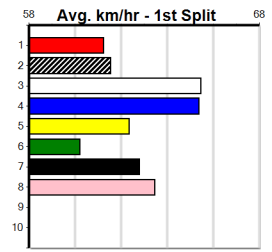

Sale
10
2:04PM
(VIC time)

BSG AUSTRALIA (300+RANK)

Distance: 435m, Race Type: Grade 6, Total Prizemoney: $1,530
1st: $1,000, 2nd: $320, 3rd: $160, 4th: $50

JOCELYN WILL DO (3) has the speed to find the arm soon after box rise in this and she may prove hard to catch if she does so. OPETAIA (8) has met some speedy types in his last few starts and he could be right in the finish here.

Watchdog Tips: **3** **8** **7** **1** **Bet:** Box Quinella 3,7,8 ($10 for 333.33%)

1

AKINA ARIA [6] Comes into calculations from this draw. **$6.50**

BK Bitch Jan-21 Sire: BERNARDO Dam: AKINA MOSS
Owner(s): TAMBO (SYN), S Mckay, J Rowley, D Mckay Trainer: Jennifer Rowley (Denison)
Winning Distances: < 300m (0) 300 - 399m (2) 400 - 499m (0) 500 - 599m (0) 600 - 699m (0) > 700m (0)

Winning Weights: 28.7(1) 28.8(1)

Box	1st	2nd	3rd	4th	5th	6th	7th	8th
1	1	2	1	1	2			
2			1	2		1	2	1
3	1					2		
4					1	3	3	
5		1	1		2			
6		2		1				
7			2	1	2	1		
8		2		2			2	

Prize Best Starts Trk/Dts APM: $7900.00, 25.00(2)-18/12/24, 45-2-5-6, 10-0-0-2, 783

4th (7) 29.7 435 SLE R10 10-Nov-24 25.08 24.30 9.50L ROYAL PRIDE (24.44) M/365 . . . . . 5.35 $12.40 X67H
5th (4) 29.9 435 SLE R11 13-Nov-24 25.25 24.42 5.50L STRIKE IT RYKER (24.88) M/555 . . . . . 5.68 $5.10 T3-6
6th (4) 29.8 435 SLE R12 27-Nov-24 25.56 24.44 7.00L TOMMY THE HOOD (25.08) M/466 . . . SW . 5.55 $12.40 6G
4th (6) 29.9 435 SLE R3 04-Dec-24 25.19 24.43 8.00L ELITE DOM (24.64) Q/244 . . . . . 5.29 $38.70 T3-6
3rd (5) 30.1 435 SLE R9 11-Dec-24 25.26 24.66 4.75L UNLEASH ZAC (24.93) M/554 . . . . . 5.54 $43.40 X67
4th (2) 29.6 435 SLE R4 18-Dec-24 25.00 24.38 5.50L TERRORISING TOM (24.62) M/676 . . . . . 5.43 $17.80 T3-6
6th (2) 29.5 435 SLE R9 22-Dec-24 25.22 24.14 6.00L WARRIOR JACK (24.82) M/776 . . . . . 5.56 $65.80 6G
4= (1) 30.2 435 SLE R9 01-Jan-25 25.36 24.63 2.00L DR. DUCKY (25.23) Q/465 . . . SW . 5.40 $5.30 T3-6

Last 3 wins NOT included above

1st (1) 28.8 395 TRA R2 28-Jun-23 22.67 22.38 2.00L GYPSY LEE ROSE (22.80) M/111 . . . . . 3.76 $14.70 M
1st (3) 28.7 395 TRA R3 05-Jul-23 22.53 22.35 1.75L HARVEY (22.65) Q/111 . . . . . 3.72 $32.10 X67