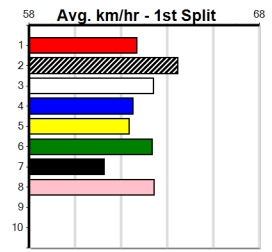

Sale

6

12:50PM

(VIC time)

TOONGABBIE LODGE (300+RANK)

Distance: 435m, Race Type: Grade 5, Total Prizemoney: $1,530
1st: $1,000, 2nd: $320, 3rd: $160, 4th: $50

LINDENOW PATCH (2) recorded solid all the way wins here in 2 of his last 3 starts and he may have a bit too much class for his rivals today. TILLY GIRL (8) can race on the speed from box rise and she can challenge here.

Watchdog Tips:	2	8	1	4	Bet:	Trifecta 2/1,4,8/1,3,4,8 ($10 - 111.11%)

1	ASIA (NSW)[5] W Bitch Jun-21 Owner(s): L Malacarne Winning Distances: < 300m (0) 300 - 399m (7) 400 - 499m (0) 500 - 599m (0) 600 - 699m (0) > 700m (0) Winning Weights: 25.1(1) 25.6(1) 25.8(1) 26.2(1) 26.5(1) 26.8(1) 26.9(1) <table border="1"> <tr><th>1st</th><th>2nd</th><th>3rd</th><th>4th</th><th>5th</th><th>6th</th><th>7th</th><th>8th</th></tr> <tr><td>26.8</td><td>26.9</td><td>26.8</td><td>26.9</td><td>26.8</td><td>26.9</td><td>26.8</td><td>26.9</td></tr> </table> Sire: ORSON ALLEN Dam: MAGIC GYPSY Trainer: Steve Kaltis (Shady Creek) Can get the run behind the speed in this, chance. $8.00 Box History <table border="1"> <tr><th>Bx</th><th>1st</th><th>2nd</th><th>3rd</th><th>4th</th><th>5th</th><th>6th</th><th>7th</th><th>8th</th></tr> <tr><td>1</td><td></td><td></td><td></td><td></td><td></td><td></td><td></td><td></td></tr> <tr><td>2</td><td>1</td><td></td><td></td><td></td><td></td><td>2</td><td>1</td><td>4</td></tr> <tr><td>3</td><td>2</td><td></td><td>3</td><td>1</td><td>4</td><td>3</td><td>2</td><td></td></tr> <tr><td>4</td><td>1</td><td>1</td><td></td><td></td><td>1</td><td>2</td><td>2</td><td></td></tr> <tr><td>5</td><td></td><td></td><td></td><td>1</td><td>3</td><td>3</td><td>2</td><td></td></tr> <tr><td>6</td><td>2</td><td>1</td><td>1</td><td></td><td>4</td><td></td><td></td><td></td></tr> <tr><td>7</td><td>1</td><td>1</td><td>1</td><td>1</td><td>1</td><td></td><td></td><td></td></tr> <tr><td>8</td><td>2</td><td>1</td><td>1</td><td>1</td><td>3</td><td>2</td><td></td><td></td></tr> </table> Prize Best Starts Trk/Dts APM: $10111.25 FSH 78-7-4-8 0-0-0-0 3216

2	LINDENOW PATCH (NSW)[5] WBK Dog Jun-21 Owner(s): M Musselwhite Winning Distances: < 300m (0) 300 - 399m (4) 400 - 499m (7) 500 - 599m (0) 600 - 699m (0) > 700m (0) Winning Weights: 32.2(1) 32.5(1) 32.7(1) 32.8(2) 33.2(1) 33.3(2) 33.5(1) 33.6(1) 33.7(1) <table border="1"> <tr><th>1st</th><th>2nd</th><th>3rd</th><th>4th</th><th>5th</th><th>6th</th><th>7th</th><th>8th</th></tr> <tr><td>32.5</td><td>32.4</td><td>32.5</td><td>32.7</td><td>32.8</td><td>33.2</td><td>33.3</td><td>33.5</td></tr> </table> Sire: ORSON ALLEN Dam: MAGIC GYPSY Trainer: John Musselwhite (Lindenow) Solid all the way wins in 2 of last 3, go close. $2.40 Box History <table border="1"> <tr><th>Bx</th><th>1st</th><th>2nd</th><th>3rd</th><th>4th</th><th>5th</th><th>6th</th><th>7th</th><th>8th</th></tr> <tr><td>1</td><td>4</td><td>1</td><td></td><td></td><td>1</td><td></td><td></td><td></td></tr> <tr><td>2</td><td>1</td><td></td><td></td><td></td><td></td><td>2</td><td>1</td><td>1</td></tr> <tr><td>3</td><td>1</td><td></td><td></td><td>1</td><td>1</td><td>1</td><td></td><td></td></tr> <tr><td>4</td><td>1</td><td>1</td><td>1</td><td>1</td><td>1</td><td></td><td>2</td><td>2</td></tr> <tr><td>5</td><td></td><td></td><td></td><td></td><td></td><td></td><td></td><td>2</td></tr> <tr><td>6</td><td>1</td><td>1</td><td>1</td><td>1</td><td>2</td><td>1</td><td></td><td>1</td></tr> <tr><td>7</td><td>2</td><td></td><td>2</td><td></td><td></td><td></td><td></td><td></td></tr> <tr><td>8</td><td>2</td><td></td><td></td><td></td><td></td><td></td><td>1</td><td></td></tr> </table> Prize Best Starts Trk/Dts APM: $22710.00 24.50(8)-14/4/24 42-11-4-3 13-4-1-0 3523

3	BEFORE NOON [5] BK Bitch Apr-20 Owner(s): D Williamson Winning Distances: < 300m (0) 300 - 399m (3) 400 - 499m (5) 500 - 599m (0) 600 - 699m (0) > 700m (0) Winning Weights: 25.7(1) 26.0(1) 26.1(1) 26.2(1) 26.4(2) 26.5(2) <table border="1"> <tr><th>1st</th><th>2nd</th><th>3rd</th><th>4th</th><th>5th</th><th>6th</th><th>7th</th><th>8th</th></tr> <tr><td>26.4</td><td>26.5</td><td>26.4</td><td>26.5</td><td>26.4</td><td>26.5</td><td>26.4</td><td>26.5</td></tr> </table> Sire: BEAST UNLEASHED Dam: IRISIZE Trainer: Dean Williamson (Moe) Can come out running at times, cannot dismiss. $15.00 Box History <table border="1"> <tr><th>Bx</th><th>1st</th><th>2nd</th><th>3rd</th><th>4th</th><th>5th</th><th>6th</th><th>7th</th><th>8th</th></tr> <tr><td>1</td><td>1</td><td>1</td><td>1</td><td>5</td><td>1</td><td>1</td><td>1</td><td>3</td></tr> <tr><td>2</td><td>3</td><td>2</td><td>1</td><td>1</td><td>2</td><td>4</td><td>2</td><td></td></tr> <tr><td>3</td><td>1</td><td>1</td><td>4</td><td>1</td><td>2</td><td>3</td><td>1</td><td>1</td></tr> <tr><td>4</td><td>1</td><td>2</td><td>5</td><td>1</td><td>3</td><td>1</td><td></td><td></td></tr> <tr><td>5</td><td>1</td><td>1</td><td>2</td><td>1</td><td>2</td><td>1</td><td>5</td><td>1</td></tr> <tr><td>6</td><td>2</td><td>1</td><td>2</td><td></td><td>4</td><td>2</td><td></td><td></td></tr> <tr><td>7</td><td>2</td><td>1</td><td>1</td><td>1</td><td>3</td><td>1</td><td></td><td></td></tr> <tr><td>8</td><td>2</td><td>2</td><td>3</td><td>2</td><td></td><td>2</td><td>2</td><td></td></tr> </table> Prize Best Starts Trk/Dts APM: $15886.25 24.96(7)-1/1/25 102-8-11-15 10-2-2-1 3686

4	RUN KITTY RUN [5] BK Bitch Dec-21 Owner(s): M Condon Winning Distances: < 300m (0) 300 - 399m (2) 400 - 499m (3) 500 - 599m (0) 600 - 699m (0) > 700m (0) Winning Weights: 25.6(1) 26.3(1) 26.4(1) 26.5(1) 27.0(1) <table border="1"> <tr><th>1st</th><th>2nd</th><th>3rd</th><th>4th</th><th>5th</th><th>6th</th><th>7th</th><th>8th</th></tr> <tr><td>26.3</td><td>26.4</td><td>26.5</td><td>26.6</td><td>26.7</td><td>26.8</td><td>26.9</td><td>27.0</td></tr> </table> Sire: BERNARDO Dam: ON THE RUNWAY Trainer: Joyce Condon (Devon Meadows) *** SCRATCHED *** $6.50 Box History <table border="1"> <tr><th>Bx</th><th>1st</th><th>2nd</th><th>3rd</th><th>4th</th><th>5th</th><th>6th</th><th>7th</th><th>8th</th></tr> <tr><td>1</td><td>1</td><td>1</td><td>1</td><td></td><td></td><td></td><td></td><td></td></tr> <tr><td>2</td><td>1</td><td>1</td><td>1</td><td></td><td></td><td>1</td><td></td><td></td></tr> <tr><td>3</td><td></td><td>1</td><td></td><td></td><td></td><td>1</td><td></td><td></td></tr> <tr><td>4</td><td></td><td></td><td>1</td><td></td><td>2</td><td></td><td>1</td><td></td></tr> <tr><td>5</td><td>1</td><td></td><td></td><td>1</td><td>1</td><td>1</td><td>1</td><td></td></tr> <tr><td>6</td><td>1</td><td>2</td><td>1</td><td>1</td><td></td><td></td><td>1</td><td></td></tr> <tr><td>7</td><td>2</td><td>1</td><td>1</td><td>3</td><td></td><td></td><td></td><td></td></tr> <tr><td>8</td><td>1</td><td>1</td><td>1</td><td>1</td><td></td><td>1</td><td>2</td><td></td></tr> </table> Prize Best Starts Trk/Dts APM: $8435.00 24.73(1)-5/1/24 36-5-6-5 2-0-0-1 2840

5	SHE'S VERSACE [5] BE Bitch May-22 Owner(s): Eye Candy (SYN), C Wilk, K Gorman Winning Distances: < 300m (0) 300 - 399m (2) 400 - 499m (1) 500 - 599m (1) 600 - 699m (0) > 700m (0) Winning Weights: 27.1(2) 27.8(1) 27.9(1) <table border="1"> <tr><th>1st</th><th>2nd</th><th>3rd</th><th>4th</th><th>5th</th><th>6th</th><th>7th</th><th>8th</th></tr> <tr><td>27.1</td><td>27.2</td><td>27.3</td><td>27.4</td><td>27.5</td><td>27.6</td><td>27.7</td><td>27.8</td></tr> </table> Sire: ZIPPING GARTH Dam: DREAMY EYES Trainer: Judy Brereton (Tanjil South) Good straight placing last start, place hopes. $12.00 Box History <table border="1"> <tr><th>Bx</th><th>1st</th><th>2nd</th><th>3rd</th><th>4th</th><th>5th</th><th>6th</th><th>7th</th><th>8th</th></tr> <tr><td>1</td><td>1</td><td>2</td><td></td><td>3</td><td></td><td></td><td></td><td></td></tr> <tr><td>2</td><td>1</td><td>3</td><td>1</td><td></td><td>1</td><td>2</td><td></td><td></td></tr> <tr><td>3</td><td></td><td></td><td>1</td><td>1</td><td>1</td><td></td><td></td><td></td></tr> <tr><td>4</td><td></td><td></td><td></td><td>3</td><td>4</td><td>1</td><td>2</td><td></td></tr> <tr><td>5</td><td>1</td><td></td><td></td><td>2</td><td>1</td><td></td><td></td><td></td></tr> <tr><td>6</td><td>1</td><td>1</td><td></td><td></td><td></td><td>3</td><td>1</td><td></td></tr> <tr><td>7</td><td>2</td><td>1</td><td>2</td><td>2</td><td></td><td></td><td>1</td><td></td></tr> <tr><td>8</td><td></td><td></td><td></td><td></td><td></td><td>1</td><td>1</td><td></td></tr> </table> Prize Best Starts Trk/Dts APM: $7750.00 25.13(1)-18/9/24 49-4-8-3 5-0-0-0 2219