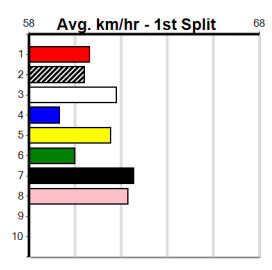

Sale
1
11:08AM
(VIC time)

SPORTSBET GREEN TICKS (300+RANK)

Distance: 435m, Race Type: Maiden, Total Prizemoney: $1,530
1st: $1,000, 2nd: $320, 3rd: $160, 4th: $50

TILES AND WINE (3) has shown good mid race pace in some recent placings and he may prove hard to hold out in this. NEVER SOBER (1) was smartly placed here 3 starts back and she could feature in the finish here.

Watchdog Tips: **3** **1** **5** **6** **Bet:** Win 3

NEVER SOBER [M] **$5.50**
Smart placing here 3 starts back, major player.
BK Bitch Mar-22 **Sire: MY REDEEMER Dam: BAG OF TRICKS**
Owner(s): R Haines **Trainer: Donna Dean (Nyora)**
Winning Distances: < 300m (0) 300 - 399m (0) 400 - 499m (0) 500 - 599m (0) 600 - 699m (0) > 700m (0)
Winning Weights:
6th (7) 24.1 435 SLE R1 04-Sep-24 25.61 24.62 9.50L OPETAIA (24.98) M/666 . . . 5.48 $26.80 T3-M
4th (3) 23.9 435 SLE R1 18-Sep-24 25.32 24.68 6.00L SELECT RONAN (24.92) M/544 . . . 5.45 $28.20 T3-M
F (4) 23.9 435 SLE R1 25-Sep-24 0.00 24.88 . FOREIGN CURRENCY (25.32) . V14 . . . $47.40 M
3rd (2) 24.0 435 SLE R1 13-Nov-24 25.16 24.42 3.75L TERRORISING TOM (24.90) M/433 . . . 5.48 $13.50 T3-M
5th (7) 23.8 400 WGL R1 21-Nov-24 23.15 22.66 3.75L RUTH'S COMMANDER M/44 . . . 8.52 $21.40 T3-M
3rd (3) 24.0 435 SLE R4 27-Nov-24 25.00 24.44 7.50L DERMOTT ROSE (24.50) M/455 . . . 5.43 $25.60 M
7th (1) 24.2 515 SAP R2 02-Dec-24 31.21 29.53 18.00 SO YOU ASSUME (29.97) Q/2777 . SW . . . 5.30 $12.50 M
4th (6) 24.3 435 SLE R1 29-Dec-24 25.38 24.09 10.00 PAW NEVADA (24.70) M/444 . . . 5.41 $28.80 M
Last 3 wins NOT included above

Box History

Bx	1st	2nd	3rd	4th	5th	6th	7th	8th
1	1	1	1				1	1
2			2	1				1
3			1	1		1	1	
4					1		1	1
5		1	1			1		
6			1	2		1	1	
7					2	3		
8		1	1	1		2		

Prize Best	$2805.00
Starts	25.00(3)-27/11/24
Trk/Dts	34-0-3-7
APM	12-0-0-4
	925

DR. NASH [M] **$15.00**
Injured last start, may need the run here.
BD Dog May-22 **Sire: FERAL FRANKY Dam: DR. MUMMA**
Owner(s): DOCTORS KENNELS (SYN), J McMahon, J Gill **Trainer: Marcus McMahon (Giffard West)**
Winning Distances: < 300m (0) 300 - 399m (0) 400 - 499m (0) 500 - 599m (0) 600 - 699m (0) > 700m (0)
Winning Weights:
8th (7) 37.0 435 SLE R2 29-Sep-24 26.50 24.44 22.00 LOTS OF BUGS (24.99) S/555 . . . 5.50 $10.80 MH
5th (6) 36.7 435 SLE R3 09-Oct-24 25.42 24.13 14.00 ASTON PERK (24.48) M/334 . . . 5.32 $20.40 M
5th (4) 36.7 435 SLE R2 13-Oct-24 25.31 24.07 7.50L DR. ZEEKA (24.78) M/844 . . . 5.52 $13.20 M
4th (3) 36.8 435 SLE R4 16-Oct-24 25.45 24.34 15.00 TOMMY THE HOOD (24.41) S/756 . . . 5.45 $10.40 M
4th (1) 36.2 435 SLE R2 13-Nov-24 25.63 24.42 7.50L PINOT GRIGIO (25.12) S/434 . . . 5.45 $3.40 T3-M
4th (6) 36.2 300 HVL R1 20-Nov-24 17.53 17.01 1.5L BULL INDEED (17.43) S/5 . . . 4.13 $2.80 M
F (4) 36.2 435 SLE R1 24-Nov-24 0.00 24.22 . MAKE ME KING (24.22) M/8 . VO . . . 5.46 $62.80 M
8th (4) 36.3 435 SLE R1 04-Dec-24 26.71 24.43 26.00 OLIVIA LEE ROSE (24.91) M/558 . V21 . . . 5.38 $14.50 T3-M
Last 3 wins NOT included above

Box History

Bx	1st	2nd	3rd	4th	5th	6th	7th	8th
1				1				
2								
3				1				
4					1			1
5								
6			1	1				
7								1
8								

Prize Best	$175.00
Starts	25.31(4)-13/10/24
Trk/Dts	8-0-0-0
APM	6-0-0-0
	125