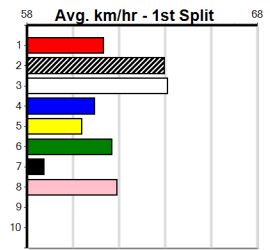

Distance: 435m, Race Type: Grade 5, Total Prizemoney: \$1,530
1st: \$1,000, 2nd: \$320, 3rd: \$160, 4th: \$50

JESSICA PEARSON (3) can race on the speed from the outset in this and she will be hard to catch if she leads here. KANJI QUEBEC (6) can show a good turn of foot once balanced and he looks like the main danger in this.