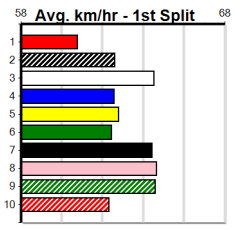

Distance: 390m, Race Type: Grade 7, Total Prizemoney: $1,530
1st: $1,000, 2nd: $320, 3rd: $160, 4th: $50

10

1:57PM

(VIC time)

GLOBAL EXPRESS (7) showed early speed in his solid placing here 2 starts back and he may have a bit too much class for his rivals here. MAGIC TIGERESS (8) has been racing well in recent times and she may be the danger in this.

Watchdog Tips: 7 8 6 5 **Bet:** Box Quinella 6,7,8 ($10 for 333.33%)