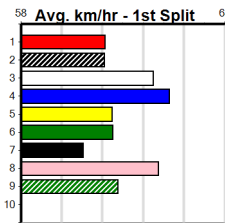

GPP LASER3300

Distance: 450m, Race Type: Grade 6, Total Prizemoney: \$1,530
 1st: \$1,000, 2nd: \$320, 3rd: \$160, 4th: \$50

8

1:17PM

(VIC time)

EVOLVE (8) can race on the speed from the outset in this and she looks hard to beat after a top last start straight win. JAIMANDY FRANK (4) will find this a bit easier than his most recent racing and he can challenge with some luck.