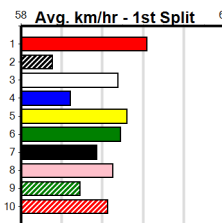

RSN GREY AREAS - WEDNESDAY & FRID

2

11:20AM

(VIC time)

Distance: 390m, Race Type: Maiden, Total Prizemoney: \$1,530

1st: \$1,000, 2nd: \$320, 3rd: \$160, 4th: \$50

DOOKIE DIVA (3) has recorded handy placings in her last 3 starts and she may be the one to beat in a race of this nature. SINALOA ICON (6) can hit the line with some gusto in her races and she could make her presence felt here.