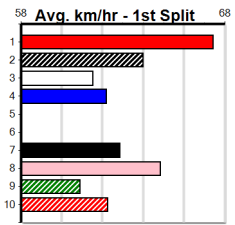

ELITE COLLARS & LEADS

Distance: 390m, Race Type: Maiden, Total Prizemoney: \$1,530
1st: \$1,000, 2nd: \$320, 3rd: \$160, 4th: \$50

4

11:58AM

(VIC time)

ACHTUNG BABY (1) was impressive when placed at Warrnambool 2 starts back and she is drawn to make every post a winner in this. SHINING MEGG (8) showed good speed in her smart placing here 2 back and she can challenge.