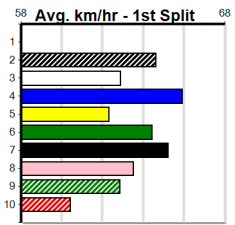

13 RACES TODAY

Distance: 390m, Race Type: Maiden, Total Prizemoney: $1,530
1st: $1,000, 2nd: $320, 3rd: $160, 4th: $50

1

11:05AM
(VIC time)

ASSAULT STRIKE (7) has shown good speed in his smart recent placings and he looks set for a much deserved victory in this. SPICE ROAD (1) is out of a litter that has shown plenty of talent and he is drawn to challenge on debut.

Watchdog Tips: 7 1 4 6 **Bet:** Win 7

Form	Box	Weight	Dist	Track	Date	Time	BON	Margin	1st/2nd (Time)	PIR	Checked	Comment	W/R	Split 1	S/P	Grade
1 SPICE ROAD [M] <i>Litter has shown plenty of talent, watch betting.</i> $4.20																
BD	D				Oct-22											
Trainer: Jye Formosa (Heathcote) NORDEGREN																
Owner(s): A Debattista																
<table border="1"> <thead> <tr><th colspan="8">Winning Boxes</th></tr> <tr><th>1</th><th>2</th><th>3</th><th>4</th><th>5</th><th>6</th><th>7</th><th>8</th></tr> </thead> <tbody> <tr><td>Prize</td><td></td><td></td><td></td><td></td><td></td><td></td><td></td></tr> <tr><td>Best</td><td></td><td></td><td></td><td></td><td></td><td></td><td></td></tr> <tr><td>Starts</td><td></td><td></td><td></td><td></td><td></td><td></td><td></td></tr> <tr><td>Trk/Dst</td><td></td><td></td><td></td><td></td><td></td><td></td><td></td></tr> <tr><td>APM</td><td></td><td></td><td></td><td></td><td></td><td></td><td></td></tr> </tbody> </table>																
2 FLASH ABBEY [M] <i>Shown talent but gets a bit tired late, place best</i> $15.00																
BD	B				Mar-23											
Trainer: Jordan Formosa (Heathcote) MAGGIE PIE																
Owner(s): B Fransen																
<table border="1"> <thead> <tr><th colspan="8">Winning Boxes</th></tr> <tr><th>1</th><th>2</th><th>3</th><th>4</th><th>5</th><th>6</th><th>7</th><th>8</th></tr> </thead> <tbody> <tr><td>Prize</td><td></td><td></td><td></td><td></td><td></td><td></td><td></td></tr> <tr><td>Best</td><td></td><td></td><td></td><td></td><td></td><td></td><td></td></tr> <tr><td>Starts</td><td></td><td></td><td></td><td></td><td></td><td></td><td></td></tr> <tr><td>Trk/Dst</td><td></td><td></td><td></td><td></td><td></td><td></td><td></td></tr> <tr><td>APM</td><td></td><td></td><td></td><td></td><td></td><td></td><td></td></tr> </tbody> </table>																
3 KRUGER ICON [M] <i>Been well beaten in recent times, tough ask.</i> $21.00																
BK	D				Oct-22											
Trainer: Robert Sullivan (Shepparton East) SERENGETI ICON																
Owner(s): Sullivan Sullivan (SYN), R Sullivan, M Sullivan																
<table border="1"> <thead> <tr><th colspan="8">Winning Boxes</th></tr> <tr><th>1</th><th>2</th><th>3</th><th>4</th><th>5</th><th>6</th><th>7</th><th>8</th></tr> </thead> <tbody> <tr><td>Prize</td><td></td><td></td><td></td><td></td><td></td><td></td><td></td></tr> <tr><td>Best</td><td></td><td></td><td></td><td></td><td></td><td></td><td></td></tr> <tr><td>Starts</td><td></td><td></td><td></td><td></td><td></td><td></td><td></td></tr> <tr><td>Trk/Dst</td><td></td><td></td><td></td><td></td><td></td><td></td><td></td></tr> <tr><td>APM</td><td></td><td></td><td></td><td></td><td></td><td></td><td></td></tr> </tbody> </table>																
4 MISS JEKELL [M] <i>Handy straight placings in 2 of last 3, chance.</i> $5.50																
BE	B				Feb-23											
Trainer: Gary Edwards (Broadford) SUMMER LOVIN'																
Owner(s): D Plumridge																
<table border="1"> <thead> <tr><th colspan="8">Winning Boxes</th></tr> <tr><th>1</th><th>2</th><th>3</th><th>4</th><th>5</th><th>6</th><th>7</th><th>8</th></tr> </thead> <tbody> <tr><td>Prize</td><td></td><td></td><td></td><td></td><td></td><td></td><td></td></tr> <tr><td>Best</td><td></td><td></td><td></td><td></td><td></td><td></td><td></td></tr> <tr><td>Starts</td><td></td><td></td><td></td><td></td><td></td><td></td><td></td></tr> <tr><td>Trk/Dst</td><td></td><td></td><td></td><td></td><td></td><td></td><td></td></tr> <tr><td>APM</td><td></td><td></td><td></td><td></td><td></td><td></td><td></td></tr> </tbody> </table>																
5 NEW SALVATION [M] <i>Been too slow early in her 2 starts so far, later.</i> $10.00																
WBK	B				Dec-22											
Trainer: Patrick Newell (Wallan) NEW SAMSATION																
Owner(s): Wallan Magpies (SYN), P Newell, D Harrington, P Newell, D Fowler, M Soudek, W Noonan, S Newman																
<table border="1"> <thead> <tr><th colspan="8">Winning Boxes</th></tr> <tr><th>1</th><th>2</th><th>3</th><th>4</th><th>5</th><th>6</th><th>7</th><th>8</th></tr> </thead> <tbody> <tr><td>Prize</td><td></td><td></td><td></td><td></td><td></td><td></td><td></td></tr> <tr><td>Best</td><td></td><td></td><td></td><td></td><td></td><td></td><td></td></tr> <tr><td>Starts</td><td></td><td></td><td></td><td></td><td></td><td></td><td></td></tr> <tr><td>Trk/Dst</td><td></td><td></td><td></td><td></td><td></td><td></td><td></td></tr> <tr><td>APM</td><td></td><td></td><td></td><td></td><td></td><td></td><td></td></tr> </tbody> </table>																
6 MISS BARBIE (NSW)[M] <i>Placed in 4 from 6 starts here, can threaten.</i> $6.50																
BK	B				Feb-23