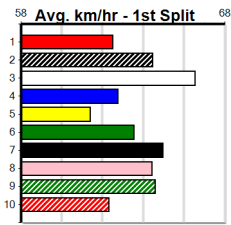

NAGAMBIE GUTTER CLEANING

Distance: 390m, Race Type: Grade 7, Total Prizemoney: $1,530
1st: $1,000, 2nd: $320, 3rd: $160, 4th: $50

9

1:37PM
(VIC time)

LISSY LOULOU (3) has shown good speed in her recent placings and she may be the one to beat in this. SHE'S TROPIC (1) is drawn to race on the speed from the outset here and she looks set to be prominent throughout.

Watchdog Tips:

3

1

6

2

Bet:

Win 3