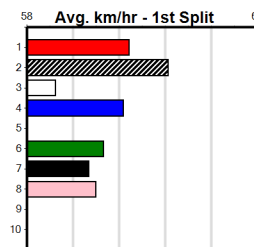

Watchdog Tips: 6 4 2 7 Bet: Win 6

Table header with columns: Form Box, Wgt, Dist, Track, Date, Time, BON, Margin, 1st/2nd (Time), PIR, Checked, Comment, W/R, Split 1, S/P, Grade

1 GUMTREE HILL [M] Comes into calculations from this draw. \$10.00
BK Dog Feb-23 Sire: GOOD ODDS HARADA Dam: PIRATES PATCH
Owner(s): M Davis
Trainer: Malcolm Davis (Heathcote)
Winning Distances: < 300m (0) 300 - 399m (0) 400 - 499m (0) 500 - 599m (0) 600 - 699m (0) > 700m (0)
Winning Weights:
4th (4) 35.1 425 BEN R1 11-Oct-24 25.03 23.69 8.50L CANDLES (24.45) M/222 6.72 \$17.20 M
2nd (8) 35.4 450 SHP R3 17-Oct-24 26.48 25.57 4.75L SPARKLE PANTS (26.15) M/112 6.84 \$15.90 T3-M
5th (7) 35.3 425 BEN R1 23-Oct-24 24.93 24.02 9.00L STARTING OUT (24.30) M/534 6.84 \$15.10 T3-M
2nd (3) 35.3 425 BEN R1 26-Oct-24 24.47 24.08 0.75L JAZZY HOPE (24.42) Q/111 6.66 \$17.60 M
5th (7) 34.6 390 BAL R1 06-Nov-24 22.77 21.76 9.00L FERRET'S KNOCK (22.15) M/22 8.49 \$40.00 M
4th (5) 33.8 425 BEN R10 11-Dec-24 24.94 24.14 5.50L LIZARD COUNTRY (24.56) M/223 6.75 \$7.40 T3-RW
7th (1) 33.8 425 BEN R2 20-Dec-24 25.12 23.75 7.00L HOT ROCKER (24.66) M/337 . . SW 6.70 \$6.60 M
7th (7) 34.2 390 SHP R3 02-Jan-25 23.20 22.20 11.00L PAW CALGARY (22.47) M/56 8.87 \$10.40 T3-M
Last 3 wins NOT included above
Prize Best \$765.00
Starts 26.48(8)-17/10/24
Trk/Dts 9-0-2-0
APM 1-0-1-0 479