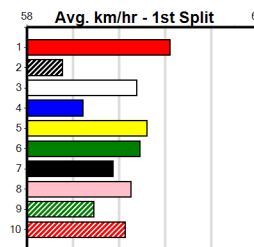

RSN GREY AREAS - WEDNESDAY & FRIDAY

2
11:20AM

(VIC time)

Distance: 390m, Race Type: Maiden, Total Prizemoney: $1,530
1st: $1,000, 2nd: $320, 3rd: $160, 4th: $50

DOOKIE DIVA (3) has recorded handy placings in her last 3 starts and she may be the one to beat in a race of this nature. SINALOA ICON (6) can hit the line with some gusto in her races and she could make her presence felt here.

Watchdog Tips: **3** **6** **2** **8** **Bet:** **Win 3**

1

TWILIGHT LIZZY [M] **$10.00**

Can race on the speed from the outset, place hopes

BD Bitch Feb-23 Sire: KOBLENZ Dam: TWILIGHT CONNIE

Owner(s): SUNDOWN (SYN), T Van taarling, F Vantaarling, S Van taarling, L Van taarling, S Vantaarling Trainer: Steven Vantaarling (Tallygaroopn)

Winning Distances: < 300m (0) 300 - 399m (0) 400 - 499m (0) 500 - 599m (0) 600 - 699m (0) > 700m (0)

Winning Weights:

Plc	Dist	Wgt	Track	Date	Time	BON	Margin	1st/2nd (Time)	PIR	Checked	Comment	W/R	Split 1	S/P	Grade
7th (1)	23.5	300	HVL	R4	22-Sep-24	17.47	16.59	13.00 HIJACK (16.59)	M/7	.	.	.	4.19	$23.40	MH
7th (2)	23.4	390	SHP	R2	30-Sep-24	23.54	22.08	9.50L ZESTY BOY (22.88)	S/77	.	.	.	9.05	$71.80	M
2nd (6)	23.3	390	SHP	R4	10-Oct-24	22.93	22.16	3.00L ASTON PRESIDENT (22.72)	M/22	.	.	.	8.63	$40.20	M
5th (5)	23.5	390	SHP	R2	17-Oct-24	22.89	22.22	4.25L CLAUSE EDWARD (22.60)	M/33	.	.	.	8.81	$13.50	T3-M
8th (7)	23.3	390	SHP	R1	31-Oct-24	23.44	22.11	14.00 ATLAS AMAZON (22.48)	M/45	.	.	.	8.72	$17.50	T3-M
3rd (5)	22.9	390	SHP	R2	14-Nov-24	23.11	22.08	11.00 LADY HALIME (22.38)	M/33	.	.	.	8.59	$12.30	M
4th (8)	23.2	390	SHP	R1	21-Nov-24	23.00	22.13	5.50L CATCH A COD (22.63)	Q/24	.	.	.	8.68	$15.30	T3-M
4th (3)	23.3	390	SHP	R1	28-Nov-24	23.60	22.30	1.5L TANZANIA ICON (23.51)	Q/32	.	.	.	8.58	$7.10	M

Last 3 wins NOT included above

Box History

Bx	1st	2nd	3rd	4th	5th	6th	7th	8th
1								1
2								1
3				1				
4								
5			1		1			
6		1						
7								1
8				1				

Prize Best $580.00
Starts 22.89(5)-17/10/24
Trk/Dts 8-0-1-1
APM 7-0-1-1
400

2

NICK'S MATE [M] **$3.60**

Smart placings in 3 of his last 4 starts, chance.

BK Dog Jul-22 Sire: BEAST UNLEASHED Dam: MEPUNGA FAME

Owner(s): P Jorgensen Trainer: Peter Knott (Carnegie)

Winning Distances: < 300m (0) 300 - 399m (0) 400 - 499m (0) 500 - 599m (0) 600 - 699m (0) > 700m (0)

Winning Weights:

Plc	Dist	Wgt	Track	Date	Time	BON	Margin	1st/2nd (Time)	PIR	Checked	Comment	W/R	Split 1	S/P	Grade
4th (3)	31.3	390	BAL	R9	31-Oct-24	22.91	22.23	5.50L PAW ZACHARY (22.53)	M/44	.	.	.	8.86	$7.40	M
4th (6)	31.1	390	BAL	R1	06-Nov-24	22.72	21.76	8.50L FERRET'S KNOCK (22.15)	M/53	.	.	.	8.72	$12.00	M
3rd (5)	30.8	390	BAL	R2	11-Nov-24	23.04	22.11	7.50L FLAT CHAT (22.54)	M/76	.	.	.	8.93	$3.20	T3-M
3rd (4)	30.8	390	BAL	R10	18-Nov-24	22.85	22.32	2.00L PARNASSUS (22.73)	M/32	.	.	.	8.69	$3.40	T3-M
5th (5)	30.7	390	SHP	R1	23-Nov-24	23.15	21.91	14.00 MAXIMUM HUGHES (22.22)	S/45	.	.	.	9.02	$3.70	M
3rd (1)	31.6	390	SHP	R3	02-Jan-25	23.01	22.20	8.00L PAW CALGARY (22.47)	S/77	.	.	.	8.96	$5.00	T3-M

Last 3 wins NOT included above

Box History

Bx	1st	2nd	3rd	4th	5th	6th	7th	8th
1			1					
2								
3				1				
4		1						
5			1		1			
6				1				
7								
8								

Prize Best $730.00
Starts 23.01(1)-2/1/25
Trk/Dts 6-0-0-3
APM 2-0-0-1
606