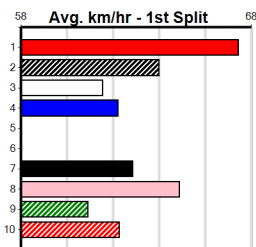

ELITE COLLARS & LEADS

4

11:58AM

(VIC time)

Distance: 390m, Race Type: Maiden, Total Prizemoney: $1,530
1st: $1,000, 2nd: $320, 3rd: $160, 4th: $50

ACHTUNG BABY (1) was impressive when placed at Warrnambool 2 starts back and she is drawn to make every post a winner in this. SHINING MEGG (8) showed good speed in her smart placing here 2 back and she can challenge.

Watchdog Tips: 1 8 6 3 **Bet:** Quinella 1/8 ($10 for 1000%)

Form	Box	Wgt	Dist	Track	Date	Time	BON	Margin	1st/2nd (Time)	PIR	Checked	Comment	W/R	Split 1	S/P	Grade	
1	ACHTUNG BABY [M] $2.80																
	BK Bitch Jan-23 Sire: BERNARDO Dam: MAYFAIR MISS Trainer: Philip Smith (Pascoe Vale South)																
	Owner(s): F Law																
	Winning Distances: < 300m (0) 300 - 399m (0) 400 - 499m (0) 500 - 599m (0) 600 - 699m (0) > 700m (0)																
	Winning Weights:																
	6th (6) 26.3 350 HVL R3 12-Dec-24 20.01 19.47 5.00L JOE THE GOOSE (19.66) S/4 6.63 $5.70 M																
	3rd (2) 26.1 390 WBL R1 19-Dec-24 22.59 21.82 2.75L BRIELLE (22.41) M/22 8.61 $7.30 M																
	7th (4) 26.1 390 SHP R2 02-Jan-25 23.03 22.20 9.00L KEY PILLARS (22.41) S/65 8.76 $2.50 T3-M																
	Last 3 wins NOT included above																
	<table border="1" style="width: 100%; border-collapse: collapse;"> <thead> <tr> <th>Bx</th> <th>1st</th> <th>2nd</th> <th>3rd</th> <th>4th</th> <th>5th</th> <th>6th</th> <th>7th</th> <th>8th</th> </tr> </thead> <tbody> <tr><td>1</td><td></td><td></td><td></td><td></td><td></td><td></td><td></td><td></td></tr> <tr><td>2</td><td></td><td></td><td>1</td><td></td><td></td><td></td><td></td><td></td></tr> <tr><td>3</td><td></td><td></td><td></td><td></td><td></td><td></td><td></td><td></td></tr> <tr><td>4</td><td></td><td></td><td></td><td></td><td></td><td></td><td>1</td><td></td></tr> <tr><td>5</td><td></td><td></td><td></td><td></td><td></td><td></td><td></td><td></td></tr> <tr><td>6</td><td></td><td></td><td></td><td></td><td></td><td>1</td><td></td><td></td></tr> <tr><td>7</td><td></td><td></td><td></td><td></td><td></td><td></td><td></td><td></td></tr> <tr><td>8</td><td></td><td></td><td></td><td></td><td></td><td></td><td></td><td></td></tr> <tr> <td>Prize Best</td> <td colspan="7"></td> <td>$260.00</td> </tr> <tr> <td>Starts</td> <td colspan="7"></td> <td>23.03(4)-2/1/25</td> </tr> <tr> <td>Trk/Dts</td> <td colspan="7"></td> <td>3-0-0-1</td> </tr> <tr> <td>APM</td> <td colspan="7"></td> <td>1-0-0-0</td> </tr> <tr> <td></td> <td colspan="7"></td> <td>260</td> </tr> </tbody> </table>																

2	ZINZAN CIAN (NSW)[M] $10.00																
	BEF Bitch Feb-23 Sire: ZINZAN BROOKE Dam: PEBBLES CIAN Trainer: Derek Faulknull (Elphinstone)																
	Owner(s): D Faulknull																
	Winning Distances: < 300m (0) 300 - 399m (0) 400 - 499m (0) 500 - 599m (0) 600 - 699m (0) > 700m (0)																
	Winning Weights:																
	6th (7) 28.4 300 HVL R1 01-Nov-24 17.70 16.82 4.25L CRITICAL MASS (17.42) M/7 4.11 $26.30 T3-M																
	7th (2) 28.0 410 HOR R1 05-Nov-24 24.37 22.93 12.00 BELLA BLOSSOM (23.57) M/66 11.03 $37.50 MH																
	5th (3) 28.5 400 GEL R1 12-Nov-24 23.74 22.54 5.50L GOT IMMUNITY (23.36) M/44 8.76 $25.90 M																
	2nd (3) 28.5 390 SHP R1 23-Nov-24 22.82 21.91 9.00L MAXIMUM HUGHES (22.22) M/22 8.86 $45.40 M																
	4th (7) 28.2 390 SHP R1 05-Dec-24 23.15 22.18 2.25L PAW ILLABO (23.01) M/34 8.78 $43.70 T3-M																
4th (3) 27.8 410 HOR R1 13-Dec-24 24.19 23.27 6.00L PYRENEES PRINCE (23.78) M/33 10.64 $11.40 M																	
5th (4) 28.2 350 HVL R2 20-Dec-24 19.78 19.36 3.75L WILE COYOTE (19.53) M/5 6.71 $19.50 T3-M																	
3rd (4) 27.9 400 GEL R2 31-Dec-24 23.46 22.76 10.00 SPECIAL PLAYERS (22.76) M/33 8.65 $6.50 M																	
Last 3 wins NOT included above																	
<table border="1" style="width: 100%; border-collapse: collapse;"> <thead> <tr> <th>Bx</th> <th>1st</th> <th>2nd</th> <th>3rd</th> <th>4th</th> <th>5th</th> <th>6th</th> <th>7th</th> <th>8th</th> </tr> </thead> <tbody> <tr><td>1</td><td></td><td></td><td></td><td></td><td></td><td></td><td></td><td></td></tr> <tr><td>2</td><td></td><td></td><td></td><td></td><td></td><td></td><td>1</td><td></td></tr> <tr><td>3</td><td>1</td><td></td><td></td><td>1</td><td>1</td><td></td><td></td><td></td></tr> <tr><td>4</td><td></td><td>1</td><td></td><td>1</td><td></td><td></td><td></td><td></td></tr> <tr><td>5</td><td></td><td></td><td></td><td></td><td></td><td>1</td><td></td><td></td></tr> <tr><td>6</td><td></td><td></td><td></td><td></td><td></td><td></td><td></td><td>1</td></tr> <tr><td>7</td><td></td><td></td><td>1</td><td></td><td></td><td>1</td><td></td><td></td></tr> <tr><td>8</td><td></td><td></td><td></td><td></td><td></td><td></td><td></td><td></td></tr> <tr> <td>Prize Best</td> <td colspan="7"></td> <td>$605.00</td> </tr> <tr> <td>Starts</td> <td colspan="7"></td> <td>22.82(3)-23/11/24</td> </tr> <tr> <td>Trk/Dts</td> <td colspan="7"></td> <td>10-0-1-1</td> </tr> <tr> <td>APM</td> <td colspan="7"></td> <td>2-0-1-0</td> </tr> <tr> <td></td> <td colspan="7"></td> <td>526</td> </tr> </tbody> </table>																	

3	GO BACK [M] $8.00																
	BK Bitch Sep-22 Sire: ASTON RUPEE Dam: STAR OF JASMINE Trainer: Donna Robertson (Bald Hills)																
	Owner(s): MALLEE RACING (SYN), S Jardine, N Monaghan																
	Winning Distances: < 300m (0) 300 - 399m (0) 400 - 499m (0) 500 - 599m (0) 600 - 699m (0) > 700m (0)																
	Winning Weights:																
	7th (2) 27.6 390 SHP R1 08-Jul-24 23.18 22.00 10.00 MORAIN LILLY (22.49) M/57 8.83 $8.50 M																
	4th (6) 29.3 390 BAL R2 21-Nov-24 23.02 21.93 8.00L TINY FOX (22.46) M/55 8.76 $2.60 M																
	3rd (2) 29.3 425 BEN R1 27-Nov-24 24.75 24.03 11.00 BLACK SKY (24.03) Q/222 6.76 $6.80 T3-M																
	3rd (6) 29.3 410 HOR R2 07-Dec-24 23.92 23.34 6.50L MIDDLE EARTH (23.49) M/33 10.56 $7.40 M																
	5th (1) 29.6 390 BAL R1 13-Dec-24 23.17 22.19 14.00 PAW OLYSLAGERS (22.19) Q/65 8.93 $9.90 M																
8th (6) 28.8 450 WBL R1 02-Jan-25 27.22 25.45 18.00 NIRRANDA GRACIE (26.00) S/788 7.07 $5.70 M																	
Last 3 wins NOT included above																	
<table border="1" style="width: 100%; border-collapse: collapse;"> <thead> <tr> <th>Bx</th> <th>1st</th> <th>2nd</th> <th>3rd</th> <th>4th</th> <th>5th</th> <th>6th</th> <th>7th</th> <th>8th</th> </tr> </thead> <tbody> <tr><td>1</td><td></td><td></td><td></td><td></td><td></td><td></td><td></td><td></td></tr> <tr><td>2</td><td></td><td></td><td>1</td><td></td><td></td><td></td><td></td><td></td></tr> <tr><td>3</td><td></td><td></td><td></td><td></td><td></td><td></td><td></td><td></td></tr> <tr><td>4</td><td></td><td></td><td></td><td></td><td></td><td></td><td></td><td></td></tr> <tr><td>5</td><td></td><td></td><td></td><td></td><td></td><td></td><td></td><td></td></tr> <tr><td>6</td><td></td><td></td><td>1</td><td>1</td><td></td><td></td><td></td><td>1</td></tr> <tr><td>7</td><td></td><td></td><td></td><td></td><td></td><td></td><td></td><td></td></tr> <tr><td>8</td><td></td><td></td><td></td><td></td><td></td><td></td><td></td><td></td></tr> <tr> <td>Prize Best</td> <td colspan="7"></td> <td>$495.00</td> </tr> <tr> <td>Starts</td> <td colspan="7"></td> <td>23.18(2)-8/7/24</td> </tr> <tr> <td>Trk/Dts</td> <td colspan="7"></td> <td>6-0-0-2</td> </tr> <tr> <td>APM</td> <td colspan="7"></td> <td>1-0-0-0</td> </tr> <tr> <td></td> <td colspan="7"></td> <td>396</td> </tr> </tbody> </table>