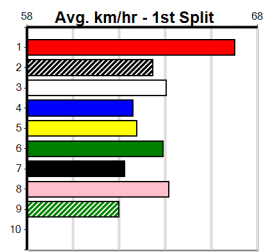

SHEPPARTON RACE 13

Distance: 390m, Race Type: Grade 6, Total Prizemoney: $1,530
1st: $1,000, 2nd: $320, 3rd: $160, 4th: $50

WAS HE SLOW (8) has posted impressive all the way wins in his last 2 starts and he may be the one to beat again in this. REGAL PHONIC (1) is drawn to race on the speed from the outset and she could be in front for a long way here.

Watchdog Tips: **8** **1** **6** **5** **Bet:** Box Quinella 1,6,8 ($10 for 333.33%)

Form Box	Wgt	Dist	Track	Date	Time	BON	Margin	1st/2nd (Time)	PIR	Checked	Comment	WR	Split 1	S/P	Grade
1															
REGAL PHONIC [6] $6.50															
BK	Bitch	Jun-21		Sire: ASTON DEE BEE		Dam: ACOUSTIC LEE		Trainer: Shara Quinlan (Rushworth)							
Owner(s): P Quinlan															
Winning Distances: < 300m (0) 300 - 399m (2) 400 - 499m (0) 500 - 599m (0) 600 - 699m (0) > 700m (0)															
Winning Weights: 28.1(1) 28.3(1)															
2nd (3)	27.7	350	HVL	R4	11-Nov-24	20.02	19.38	1.75L NOIR SATIN (19.90)	M/5				6.73	$25.60	X67
3rd (5)	27.9	350	HVL	R5	15-Nov-24	19.76	19.39	1.75L DONATELLO ZEAL (19.64)	M/6				6.74	$42.70	T3-6
5th (6)	28.1	350	HVL	R3	22-Nov-24	19.80	19.19	3.00L WALTZING BLAZE (19.61)	M/5				6.70	$6.70	T3-RW
3rd (4)	28.1	350	HVL	R4	27-Nov-24	19.92	19.61	0.75L BULL INDEED (19.87)	M/6				6.72	$9.60	X67
3rd (2)	28.1	390	SHP	R12	05-Dec-24	22.51	22.18	2.50L MOBILE LAD (22.35)	M/33				8.67	$45.00	T3-6
8th (6)	28.4	350	HVL	R6	12-Dec-24	19.84	19.47	5.50L OLIVER KELTON (19.47)	M/8				6.78	$70.90	6G
7th (6)	28.0	350	HVL	R10	20-Dec-24	19.84	19.36	5.00L KING PLUM (19.49)	M/4				6.76	$31.00	T3-6
6th (5)	28.3	350	HVL	R5	03-Jan-25	20.13	19.51	6.00L CHILLI PEPPER (19.74)	M/7				6.81	$46.10	T3-RW
Last 3 wins NOT included above															
1st (4)	28.1	300	HVL	R1	10-Jul-24	17.22	16.99	3.75L DAWN OF DELTA (17.47)	M/4				4.08	$16.30	T3-M
1st (7)	28.3	350	HVL	R5	18-Jul-24	19.85	19.56	1.5L STURGIS (19.94)	M/5				6.76	$31.80	T3-7

Box History								
Bx	1st	2nd	3rd	4th	5th	6th	7th	8th
1								
2								
3								
4								
5								
6								
7								
8								

Prize Best Starts	$3950.00
Trk/Dts	22.51(2)-5/12/24
APM	32-2-1-9 10-0-0-3 1554

Form Box	Wgt	Dist	Track	Date	Time	BON	Margin	1st/2nd (Time)	PIR	Checked	Comment	WR	Split 1	S/P	Grade
2															
WONDERFUL GIRL [6] $8.50															
BK	Bitch	Apr-22		Sire: FERAL FRANKY		Dam: WONDER MISS		Trainer: David Shovan (Powlett Plains)							
Owner(s): D Shovan															
Winning Distances: < 300m (0) 300 - 399m (2) 400 - 499m (0) 500 - 599m (0) 600 - 699m (0) > 700m (0)															
Winning Weights: 26.9(1) 27.6(1)															
4th (4)	27.5	425	BEN	R9	09-Oct-24	24.59	23.99	9.00L TIMMA TURTLE TWO (23.99)	M/222				6.66	$22.80	T3-6
7th (4)	27.5	390	SHP	R10	17-Oct-24	23.07	22.22	7.50L EVIE'S PROMISE (22.56)	M/68				8.89	$20.30	T3-6
4th (4)	27.6	390	SHP	R4	14-Nov-24	22.92	22.08	7.00L ORIENTAL EMERALD (22.45)	M/54				8.65	$4.10	6G
5th (3)	27.8	390	SHP	R3	21-Nov-24	23.01	22.13	7.00L PAW TEMPE (22.53)	M/44				8.71	$13.70	T3-6
7th (4)	27.6	300	HVL	R11	02-Dec-24	17.28	16.80	6.00L BULL INDEED (16.88)	M/7				4.20	$22.70	6G
6th (8)	27.6	425	BEN	R3	11-Dec-24	25.16	24.14	9.50L HELLO COOPER (24.51)	M/334				6.76	$5.40	T3-6
5th (2)	27.5	390	SHP	R11	19-Dec-24	23.11	22.10	6.50L GOT IMMUNITY (22.66)	S/33				8.82	$11.30	6G
3rd (8)	28.1	425	BEN	R11	01-Jan-25	25.05	24.10	2.50L UNINVENTING (24.88)	M/111				6.70	$15.60	6G
Last 3 wins NOT included above															
1st (2)	26.9	300	HVL	R2	17-Jan-24	17.15	16.63	1.5L BRAEMAR SHEILA (17.25)	M/1		SW		3.93	$4.30	M
1st (1)	27.6	390	SHP	R10	12-Sep-24	22.77	22.24	1.25L EWING (22.85)	Q/11				8.57	$10.30	7

Box History								
Bx	1st	2nd	3rd	4th	5th	6th	7th	8th
1								
2								
3								
4								
5								
6								
7								
8								

Prize Best Starts	$4010.00
Trk/Dts	22.59(6)-18/12/23
APM	28-2-1-2 12-1-0-1 1215