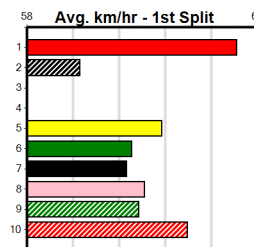

3

Distance: 390m, Race Type: Maiden, Total Prizemoney: $1,530
1st: $1,000, 2nd: $320, 3rd: $160, 4th: $50

11:39AM

(VIC time)

ZINZAN SAMMY (1) has shown good speed in his recent placings and he looks like the one to beat from the gun draw today. MAGIC MINX (8) was smartly placed here in her debut 3 starts back and she could be the danger in this.

Watchdog Tips: 1 8 5 3 **Bet:** Trifecta 1/3,5,8/3,4,5,8 ($10 - 111.11%)

Form Box	Wgt	Dist	Track	Date	Time	BON	Margin	1st/2nd (Time)	PIR	Checked	Comment	WR	Split 1	S/P	Grade	
1	ZINZAN SAMMY (NSW)[M] $2.80															
	Shown speed in good recent placings, one to beat.															
	RBD Dog Feb-23 Sire: ZINZAN BROOKE Dam: PEBBLES CIAN Trainer: Derek Faulknall (Elphinstone)															
	Owner(s): D Faulknall															
	Winning Distances: < 300m (0) 300 - 399m (0) 400 - 499m (0) 500 - 599m (0) 600 - 699m (0) > 700m (0)															
	Winning Weights:															
	2nd (3) 31.3 410 HOR R3 05-Oct-24 24.17 23.32 3.25L SOLAR JESSIE (23.95) Q/12 10.50 $9.50 M															
	6th (3) 31.4 450 SHP R1 14-Oct-24 26.31 25.13 8.00L LUCKY LISA (25.78) M/434 6.78 $18.90 M															
	3rd (8) 31.6 410 HOR R2 05-Nov-24 23.84 22.93 7.50L BE UNITED (23.32) M/22 10.61 $7.20 MH															
	5th (2) 32.0 350 HVL R2 22-Nov-24 19.84 19.19 2.75L TAKE HIS EYES (19.66) M/4 6.72 $6.40 T3-RW															
3rd (7) 31.2 410 HOR R3 07-Dec-24 23.92 23.34 2.50L HUSKY SARA LEE (23.76) M/11 10.38 $9.40 M																
2nd (6) 31.2 410 HOR R1 13-Dec-24 23.89 23.27 1.75L PYRENEES PRINCE (23.78) M/22 10.57 $1.70 M																
3rd (3) 31.2 350 HVL R2 20-Dec-24 19.64 19.36 1.5L WILE COYOTE (19.53) M/3 6.67 $7.30 T3-M																
Last 3 wins NOT included above																
<table border="1" style="width: 100%; border-collapse: collapse;"> <thead> <tr> <th colspan="8">Box History</th> </tr> <tr> <th>Bx</th> <th>1st</th> <th>2nd</th> <th>3rd</th> <th>4th</th> <th>5th</th> <th>6th</th> <th>7th</th> <th>8th</th> </tr> </thead> <tbody> <tr><td>1</td><td></td><td></td><td></td><td></td><td></td><td></td><td></td><td></td></tr> <tr><td>2</td><td></td><td></td><td></td><td></td><td></td><td></td><td></td><td></td></tr> <tr><td>3</td><td></td><td>1</td><td>1</td><td></td><td></td><td>1</td><td></td><td></td></tr> <tr><td>4</td><td></td><td></td><td></td><td></td><td></td><td></td><td></td><td></td></tr> <tr><td>5</td><td></td><td></td><td></td><td></td><td></td><td></td><td></td><td></td></tr> <tr><td>6</td><td></td><td>1</td><td></td><td></td><td></td><td></td><td></td><td></td></tr> <tr><td>7</td><td></td><td></td><td>1</td><td></td><td></td><td></td><td></td><td></td></tr> <tr><td>8</td><td></td><td></td><td></td><td>1</td><td></td><td></td><td></td><td></td></tr> <tr> <td>Prize Best</td> <td colspan="5"></td> <td colspan="4">$1520.00</td> </tr> <tr> <td>Starts</td> <td colspan="5"></td> <td colspan="4">FSTD</td> </tr> <tr> <td>Trk/Dts</td> <td colspan="5"></td> <td colspan="4">7-0-2-3</td> </tr> <tr> <td>APM</td> <td colspan="5"></td> <td colspan="4">0-0-0-0</td> </tr> <tr> <td></td> <td colspan="5"></td> <td colspan="4">1156</td> </tr> </tbody> </table>																

2	HIT THE BUTTON [M] $15.00															
	Always well back in his debut, maybe later.															
	BD Dog Dec-22 Sire: MY REDEEMER Dam: NEW SAMSATION Trainer: Patrick Newell (Wallan)															
	Owner(s): Wallan Magpies (SYN), P Newell, D Harrington, P Newell, D Fowler, M Soudek, W Noonan, S New															
	Winning Distances: < 300m (0) 300 - 399m (0) 400 - 499m (0) 500 - 599m (0) 600 - 699m (0) > 700m (0)															
	Winning Weights:															
	6th (3) 30.8 390 BAL R2 01-Jan-25 23.07 21.97 8.50L ARKSTORM (22.50) M/55 8.68 $23.10 M															
	Last 3 wins NOT included above															
	<table border="1" style="width: 100%; border-collapse: collapse;"> <thead> <tr> <th colspan="8">Box History</th> </tr> <tr> <th>Bx</th> <th>1st</th> <th>2nd</th> <th>3rd</th> <th>4th</th> <th>5th</th> <th>6th</th> <th>7th</th> <th>8th</th> </tr> </thead> <tbody> <tr><td>1</td><td></td><td></td><td></td><td></td><td></td><td></td><td></td><td></td></tr> <tr><td>2</td><td></td><td></td><td></td><td></td><td></td><td></td><td></td><td></td></tr> <tr><td>3</td><td></td><td></td><td></td><td></td><td></td><td>1</td><td></td><td></td></tr> <tr><td>4</td><td></td><td></td><td></td><td></td><td></td><td></td><td></td><td></td></tr> <tr><td>5</td><td></td><td></td><td></td><td></td><td></td><td></td><td></td><td></td></tr> <tr><td>6</td><td></td><td></td><td></td><td></td><td></td><td></td><td></td><td></td></tr> <tr><td>7</td><td></td><td></td><td></td><td></td><td></td><td></td><td></td><td></td></tr> <tr><td>8</td><td></td><td></td><td></td><td></td><td></td><td></td><td></td><td></td></tr> <tr> <td>Prize Best</td> <td colspan="5"></td> <td colspan="4">$0.00</td> </tr> <tr> <td>Starts</td> <td colspan="5"></td> <td colspan="4">FSH</td> </tr> <tr> <td>Trk/Dts</td> <td colspan="5"></td> <td colspan="4">1-0-0-0</td> </tr> <tr> <td>APM</td> <td colspan="5"></td> <td colspan="4">0-0-0-0</td> </tr> <tr> <td></td> <td colspan="5"></td> <td colspan="4">0</td> </tr> </tbody> </table>															

3	SMALL MERCIES [M] $6.00															
	Litter is still starting out, betting best guide.															
	BK Bitch Jan-23 Sire: FERAL FRANKY Dam: SANDY'S REVENGE Trainer: Scott Stefanos (Longwood)															
	Owner(s): S Stefanos															
	Winning Distances: < 300m (0) 300 - 399m (0) 400 - 499m (0) 500 - 599m (0) 600 - 699m (0) > 700m (0)															
	Winning Weights:															
	Last 3 wins NOT included above															
	<table border="1" style="width: 100%; border-collapse: collapse;"> <thead> <tr> <th colspan="8">Box History</th> </tr> <tr> <th>Bx</th> <th>1st</th> <th>2nd</th> <th>3rd</th> <th>4th</th> <th>5th</th> <th>6th</th> <th>7th</th> <th>8th</th> </tr> </thead> <tbody> <tr><td>1</td><td></td><td></td><td></td><td></td><td></td><td></td><td></td><td></td></tr> <tr><td>2</td><td></td><td></td><td></td><td></td><td></td><td></td><td></td><td></td></tr> <tr><td>3</td><td></td><td></td><td></td><td></td><td></td><td></td><td></td><td></td></tr> <tr><td>4</td><td></td><td></td><td></td><td></td><td></td><td></td><td></td><td></td></tr> <tr><td>5</td><td></td><td></td><td></td><td></td><td></td><td></td><td></td><td></td></tr> <tr><td>6</td><td></td><td></td><td></td><td></td><td></td><td></td><td></td><td></td></tr> <tr><td>7</td><td></td><td></td><td></td><td></td><td></td><td></td><td></td><td></td></tr> <tr><td>8</td><td></td><td></td><td></td><td></td><td></td><td></td><td></td><td></td></tr> <tr> <td>Prize Best</td> <td colspan="5"></td> <td colspan="4">$0</td> </tr> <tr> <td>Starts</td> <td colspan="5"></td> <td colspan="4">FSH</td> </tr> <tr> <td>Trk/Dts</td> <td colspan="5"></td> <td colspan="4">0-0-0-0</td> </tr> <tr> <td>APM</td> <td colspan="5"></td> <td colspan="4">0-0-0-0</td> </tr> <tr> <td></td> <td colspan="5"></td> <td colspan="4">0</td> </tr> </tbody> </table>															

4	BOGAN BEND [M] $6.50															
	1st runner out of a handy dam, watch betting.															
	WBK Bitch Apr-23 Sire: KOBLENZ Dam: KRAKEN SKYE Trainer: Brendon Jones (Pyalong)															
	Owner(s): Fawkner Rangers (SYN), P Kerlake, D Gray, R Kerlake, S Gray, C Gray, M Gray															
	Winning Distances: < 300m (0) 300 - 399m (0) 400 - 499m (0) 500 - 599m (0) 600 - 699m (0) > 700m (0)															
	Winning Weights:															
	Last 3 wins NOT included above															
	<table border="1" style="width: 100%; border-collapse: collapse;"> <thead> <tr> <th colspan="8">Box History</th> </tr> <tr> <th>Bx</th> <th>1st</th> <th>2nd</th> <th>3rd</th> <th>4th</th> <th>5th</th> <th>6th</th> <th>7th</th> <th>8th</th> </tr> </thead> <tbody> <tr><td>1</td><td></td><td></td><td></td><td></td><td></td><td></td><td></td><td></td></tr> <tr><td>2</td><td></td><td></td><td></td><td></td><td></td><td></td><td></td><td></td></tr> <tr><td>3</td><td></td><td></td><td></td><td></td><td></td><td></td><td></td><td></td></tr> <tr><td>4</td><td></td><td></td><td></td><td></td><td></td><td></td><td></td><td></td></tr> <tr><td>5</td><td></td><td></td><td></td><td></td><td></td><td></td><td></td><td></td></tr> <tr><td>6</td><td></td><td></td><td></td><td></td><td></td><td></td><td></td><td></td></tr> <tr><td>7</td><td></td><td></td><td></td><td></td><td></td><td></td><td></td><td></td></tr> <tr><td>8</td><td></td><td></td><td></td><td></td><td></td><td></td><td></td><td></td></tr> <tr> <td>Prize Best</td> <td colspan="5"></td> <td colspan="4">$0</td> </tr> <tr> <td>Starts</td> <td colspan="5"></td> <td colspan="4">FSH</td> </tr> <tr> <td>Trk/Dts</td> <td colspan="5"></td> <td colspan="4">0-0-0-0</td> </tr> <tr> <td>APM</td> <td colspan="5"></td> <td colspan="4">0-0-0-0</td> </tr> <tr> <td></td> <td colspan="5"></td> <td colspan="4">0</td> </tr> </tbody> </table>