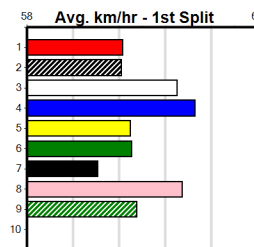

GPP LASER3300

Distance: 450m, Race Type: Grade 6, Total Prizemoney: $1,530
1st: $1,000, 2nd: $320, 3rd: $160, 4th: $50

EVOLVE (8) can race on the speed from the outset in this and she looks hard to beat after a top last start straight win. JAIMANDY FRANK (4) will find this a bit easier than his most recent racing and he can challenge with some luck.

Watchdog Tips: 8 4 3 6 Bet: Trifecta 8/3,4,6/2,3,4,6 ($10 - 111.11%)

ANOTHER FIFTY [6] May get buried back early here, needs some luck. $10.00
BK Dog Jun-21 Sire: DYNA NALIN Dam: BOUND TWO AFFAIR
Owner(s): Meet for Coffee (SYN), B Kantzidis, C El moussalli, L Atanasovski, D El moussalli
Trainer: George Kantzidis (Woodstock)

NOAH'S BEST [6] Showed speed in good placing 4 back, respect. $8.00
RF Dog May-22 Sire: ORSON ALLEN Dam: MILLY MAC
Owner(s): B McIntyre
Trainer: Brett McIntyre (Exford)

GOLD HARADA (NSW)[6] Solid 390m winner here 3 starts back, big chance. $5.50
BEBD Dog Mar-22 Sire: GOOD ODDS HARADA Dam: ZIPPING CIA
Owner(s): PAW A COLD ONE (SYN), G Fullerton, N Fullerton, K Fullerton, D Fullerton, C Parish, J Rice, J Th
Trainer: Darryl Fullerton (Long Gully)

JAIMANDY FRANK [6] Easier here than his last few starts, danger. $4.60
BK Dog Feb-21 Sire: ZAMBORA BROCKIE Dam: PROVEN LEGACY
Owner(s): P Donohue
Trainer: Paul Donohue (Upper Lurg)

MISS LUNA [6] *** SCRATCHED *** $21.00
BK Bitch Jul-22 Sire: FERAL FRANKY Dam: MISS ROXY
Owner(s): D Klemke
Trainer: Robert Hayes (Toolleen)

1

2

3

4

5