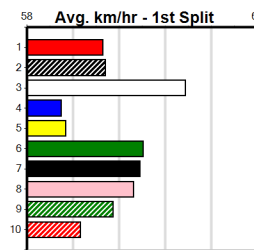

SPORTSBET GO THE BLUE DOG

Distance: 390m, Race Type: Grade 7, Total Prizemoney: $1,530
1st: $1,000, 2nd: $320, 3rd: $160, 4th: $50

CANDLES (8) has shown handy early speed in some smart placings in 2 of her last 4 starts and she may be the one to beat here. LONG LEVERS (6) can show a good turn of foot once balanced and he could be right in the finish.

Watchdog Tips: **8** **6** **3** **7** **Bet:** **Win 8**

Form Box	Wgt	Dist	Track	Date	Time	BON	Margin	1st/2nd (Time)	PIR	Checked	Comment	WR	Split 1	S/P	Grade

1

FORWARD STEP [7] **$12.00**

Not racing well enough of late, looks unlikely.

BK Dog Dec-20 Sire: SENNACHIE Dam: WHAT FEELING

Owner(s): UGLIETTA (SYN), J Uglietta, M Uglietta

Trainer: Joe Uglietta (Yan Yearn)

Winning Distances: < 300m (0) 300 - 399m (1) 400 - 499m (0) 500 - 599m (0) 600 - 699m (0) > 700m (0)

Winning Weights: 32.0(1)

7th (7)	32.6	400	GEL	R9	22-Oct-24	23.67	22.43	18.00	SHRAPNEL (22.43)	M/67			8.91	$99.90	T3-7
4th (6)	32.2	390	BAL	R10	11-Nov-24	22.95	22.11	12.00	WALTZING BRUTE (22.12)	S/75			9.08	$82.70	T3-7
7th (4)	31.9	390	SHP	R11	14-Nov-24	23.11	22.08	7.00L	ASTON NETWORK (22.64)	S/88			8.96	$125.30	7
4th (7)	32.1	390	SHP	R11	21-Nov-24	22.97	22.13	8.00L	TWILIGHT TORI (22.43)	M/77			9.05	$56.20	T3-7
5th (7)	32.1	425	BEN	R10	27-Nov-24	25.17	24.03	11.00	MORAIN DEMON (24.44)	M/786		W	6.97	$81.80	T3-7
4th (3)	32.2	460	GEL	R7	03-Dec-24	27.04	26.21	12.00	VOLTAGE STRIKE (26.25)	S/555			7.14	$40.20	T3-7
7th (6)	32.3	400	GEL	R10	10-Dec-24	23.90	22.51	12.00	MY MATE TRINNY (23.12)	S/78			8.83	$23.70	7
5th (5)	32.5	400	GEL	R11	31-Dec-24	23.50	22.76	4.25L	HERE TO TALK (23.22)	M/56			8.85	$35.80	7

Last 3 wins NOT included above

1st (2)	32.0	390	SHP	R1	27-Jun-24	23.14	22.29	0.025	BROWSER (23.14)	S/73		SW	8.95	$81.50	M

Box History

Bx	1st	2nd	3rd	4th	5th	6th	7th	8th
1								
2	1	2					1	1
3		1	4	1			2	
4		1	4	1	2		2	4
5			1	2	2			3
6			3	1	4	1	2	1
7			1	2	3	3		2
8					4			2

Prize Best Starts Trk/Dts APM

$8205.00
22.90(7)-10/8/24
85-1-9-16
6-1-0-0
628

2

MR. EVERLAST (NSW)[7] **$26.00**

Slow out and well beaten in recent times, tested.

BK Dog Nov-21 Sire: FERAL FRANKY Dam: PEARL'S LEGACY

Owner(s): J Mangion

Trainer: John Mangion (Numurkah)

Winning Distances: < 300m (0) 300 - 399m (0) 400 - 499m (0) 500 - 599m (1) 600 - 699m (0) > 700m (0)

Winning Weights: 38.8(1)

5th (4)	36.3	450	SHP	R7	10-Aug-24	26.15	25.56	8.00L	NORBIT (25.62)	S/766			7.13	$34.70	X67
2nd (1)	36.8	425	BEN	R9	14-Aug-24	24.49	23.98	2.50L	MINCHER MAGIC (24.33)	M/333			6.84	$5.60	T3-7
4th (3)	36.6	500	BEN	R7	21-Aug-24	28.91	28.49	6.00L	ALMOST IMMINENT (28.49)	M/222			6.80	$2.90	X67
8th (7)	35.6	425	BEN	R3	26-Oct-24	25.20	24.08	16.00	PERFECT LIAM (24.09)	M/677			6.86	$12.80	7
8th (4)	35.5	425	BEN	R11	29-Oct-24	25.19	24.05	12.00	BOULDER DASH (24.38)	S/878			6.98	$10.80	7
8th (5)	35.4	425	BEN	R3	04-Nov-24	25.22	23.81	14.00	KISS ME RUBY (24.31)	S/888			7.03	$38.30	T3-7
8th (6)	34.6	390	SHP	R11	14-Nov-24	23.17	22.08	8.00L	ASTON NETWORK (22.64)	M/77			8.84	$50.80	7
7th (1)	34.1	425	BEN	R9	20-Nov-24	25.51	24.19	9.50L	SPARKLE PANTS (24.88)	S/876			6.85	$12.50	7

Last 3 wins NOT included above

1st (1)	38.8	520	DTO	R2	15-Feb-24	30.35	29.73	0.75L	ANOTHER SIAM (30.39)	322		322	5.54	$1.70	M

Box History

Bx	1st	2nd	3rd	4th	5th	6th	7th	8th
1	1	1					1	1
2				1			1	1
3				1			1	
4		1		2	2			1
5				1				1
6				1	1	1		2
7				1	1			1
8								1

Prize Best Starts Trk/Dts APM

$2830.00
23.17(6)-14/11/24
26-1-2-0
1-0-0-0
622