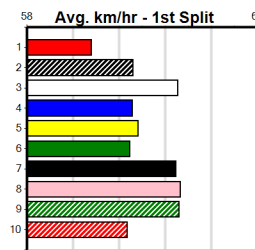

MMS ACCESS

Distance: 390m, Race Type: Grade 7, Total Prizemoney: $1,530
1st: $1,000, 2nd: $320, 3rd: $160, 4th: $50

GLOBAL EXPRESS (7) showed early speed in his solid placing here 2 starts back and he may have a bit too much class for his rivals here. MAGIC TIGERESS (8) has been racing well in recent times and she may be the danger in this.

Watchdog Tips: 7 8 6 5 Bet: Box Quinella 6,7,8 ($10 for 333.33%)

SHAGGY BEAR [7] *** SCRATCHED *** $10.00
BD Dog Mar-22 Sire: ASTON DEE BEE Dam: TIME NO MONEY
Owner(s): J Cleave
Trainer: Theo Van taarling (Tallygaroopna)
Winning Distances: < 300m (0) 300 - 399m (0) 400 - 499m (1) 500 - 599m (0) 600 - 699m (0) > 700m (0)
Winning Weights: 36.1(1)
Race history table with columns: Bx, 1st, 2nd, 3rd, 4th, 5th, 6th, 7th, 8th

BEAST POWER [7] Not racing well enough of late, needs it easier. $15.00
BD Dog Jan-22 Sire: BEAST UNLEASHED Dam: KUNG FU HUSTLE
Owner(s): A Debattista
Trainer: Chananchida Sriboon (Sedgwick)
Winning Distances: < 300m (0) 300 - 399m (1) 400 - 499m (0) 500 - 599m (0) 600 - 699m (0) > 700m (0)
Winning Weights: 39.0(1)
Race history table with columns: Bx, 1st, 2nd, 3rd, 4th, 5th, 6th, 7th, 8th

HUDSON FLYER (SA)[7] Better than his last few starts, place hopes here. $12.00
F Dog Mar-21 Sire: BARCIA BALE Dam: AEROPLANE GRACE
Owner(s): D Walters
Trainer: John Mccallum (Craigieburn)
Winning Distances: < 300m (0) 300 - 399m (1) 400 - 499m (0) 500 - 599m (0) 600 - 699m (0) > 700m (0)
Winning Weights: 29.4(1)
Race history table with columns: Bx, 1st, 2nd, 3rd, 4th, 5th, 6th, 7th, 8th

REDBACK EXPRESS [7] Talented but will need some luck early here. $6.50
DKBD Dog Jun-22 Sire: SUPERIOR PANAMA Dam: SASSY IZZY
Owner(s): Jamari (SYN), M Eccles, R George, J Keough
Trainer: Jordan Formosa (Heathcote)
Winning Distances: < 300m (0) 300 - 399m (1) 400 - 499m (0) 500 - 599m (0) 600 - 699m (0) > 700m (0)
Winning Weights: 35.1(1)
Race history table with columns: Bx, 1st, 2nd, 3rd, 4th, 5th, 6th, 7th, 8th

SHE'S NAUTICAL [7] Good turn of foot once balanced, can threaten. $7.50
BK Bitch Apr-22 Sire: SHIMA SHINE Dam: SCOTTISH PRIDE
Owner(s): M Perry
Trainer: Jordan Formosa (Heathcote)
Winning Distances: < 300m (0) 300 - 399m (1) 400 - 499m (0) 500 - 599m (0) 600 - 699m (0) > 700m (0)
Winning Weights: 28.1(1)
Race history table with columns: Bx, 1st, 2nd, 3rd, 4th, 5th, 6th, 7th, 8th