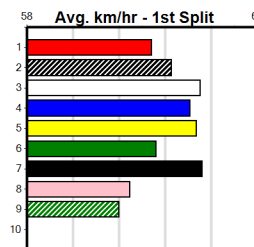

ONE MORE RACE TO GO

Distance: 390m, Race Type: Grade 6, Total Prizemoney: $1,530
1st: $1,000, 2nd: $320, 3rd: $160, 4th: $50

MARIONVALE KEV (7) was a solid all the way winner here last start and he may prove hard to hold out again in this. BONE SHAKER (6) has plenty of ability and he could make his presence felt mid race with an ounce of luck.

Watchdog Tips: 7 6 2 4 Bet: Win 7

Form Box Wgt Dist Track Date Time BON Margin 1st/2nd (Time) PIR Checked Comment W/R Split 1 S/P Grade

BOROUGH BOUND [6] Gun draw, races well here, must be respected. $6.00
Owner(s): J Formosa
Sire: FERNANDO BALE Dam: SUBLIME NEWS
Trainer: Jordan Formosa (Heathcote)
Winning Distances: < 300m (0) 300 - 399m (2) 400 - 499m (0) 500 - 599m (0) 600 - 699m (0) > 700m (0)
Winning Weights: 31.4(1) 31.7(1)
3rd (3) 31.5 390 SHP R10 21-Nov-24 22.63 22.13 3.5L JABBERWOCKY (22.40) M/52 . . . . 8.69 $20.80 T3-7
6th (4) 31.7 390 SHP R10 25-Nov-24 22.64 22.02 7.00L AMRON BOBBY (22.18) Q/55 . . . . 8.64 $43.40 X67
4th (3) 31.8 390 SHP R10 05-Dec-24 22.47 22.18 4.25L NO WORDS (22.18) M/33 . . . . 8.49 $26.10 T3-7
1st (4) 31.7 390 BAL R9 09-Dec-24 22.92 22.11 0.50L BONE SHAKER (22.94) S/72 . . . . 8.63 $20.20 T3-7
3rd (4) 31.7 425 BEN R9 14-Dec-24 24.45 24.07 5.00L BELFAST SPOT (24.10) M/123 . . . . 6.72 $3.00 6G
5th (8) 32.2 425 BEN R10 18-Dec-24 24.75 24.15 6.50L GRANNIE MAY (24.32) M/444 . . . . 6.82 $18.90 T3-6
4th (1) 32.4 390 SHP R9 23-Dec-24 22.52 22.17 2.25L NO WORDS (22.38) Q/33 . . . . 8.48 $29.60 RW
3rd (5) 31.9 390 BAL R2 06-Jan-25 23.06 22.43 7.50L CRAIG KEEPING (22.56) S/63 . . . . 8.75 $3.10 T3-6
Last 3 wins NOT included above
1st (1) 31.4 390 SHP R2 08-Aug-24 22.73 22.32 1.5L TWO FOOT TONI (22.83) M/11 . . . . 8.79 $3.00 T3-M

Box History
Bx 1st 2nd 3rd 4th 5th 6th 7th 8th
1 1 2 2 3
2 3
3 2 1
4 1 3 2
5 1
6 1
7 1 1
8 1 2 1
Prize Best $5000.00
Starts 22.47(3)-5/12/24
Trk/Dts 26-2-3-9
APM 8-1-1-2 3051

HOT ROCKER [6] Shown speed in good wins last 2, chance if steps. $7.00
Owner(s): J Caruana
Sire: FERNANDO BALE Dam: WINSOME WILLOW
Trainer: Scott Stefanos (Longwood)
Winning Distances: < 300m (0) 300 - 399m (1) 400 - 499m (1) 500 - 599m (0) 600 - 699m (0) > 700m (0)
Winning Weights: 27.7(1) 27.9(1)
7th (3) 27.8 390 SHP R2 09-Dec-24 23.44 21.77 14.00 MINNIE MAGNA (22.46) S/74 . . . . 9.03 $6.50 M
1st (8) 27.9 425 BEN R2 20-Dec-24 24.66 23.75 0.75L ACE CHASER (24.71) Q/111 . . . . 6.58 $13.20 M
1st (6) 27.7 390 SHP R9 02-Jan-25 22.51 22.20 0.05L SHE'S TROPIC (22.52) M/21 . . SW . 8.47 $4.60 T3-7
Last 3 wins NOT included above

Box History
Bx 1st 2nd 3rd 4th 5th 6th 7th 8th
1
2
3
4
5
6 1
7
8 1
Prize Best $3630.00
Starts 22.51(6)-2/1/25
Trk/Dts 3-2-0-0
APM 2-1-0-0 3630