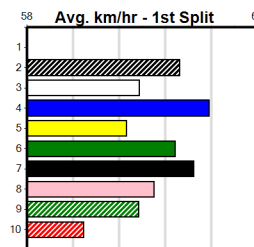

13 RACES TODAY

1
11:05AM

(VIC time)

Distance: 390m, Race Type: Maiden, Total Prizemoney: $1,530
1st: $1,000, 2nd: $320, 3rd: $160, 4th: $50

ASSAULT STRIKE (7) has shown good speed in his smart recent placings and he looks set for a much deserved victory in this. SPICE ROAD (1) is out of a litter that has shown plenty of talent and he is drawn to challenge on debut.

Watchdog Tips: 7 1 4 6 **Bet:** Win 7

Form Box	Wgt	Dist	Track	Date	Time	BON	Margin	1st/2nd (Time)	PIR	Checked	Comment	W/R	Split 1	S/P	Grade	
1	SPICE ROAD [M] $4.20															
	Litter has shown plenty of talent, watch betting.															
	BD Dog Oct-22 Sire: FERAL FRANKY Dam: NORDEGREN Trainer: Jye Formosa (Heathcote)															
	Owner(s): A Debattista															
	Winning Distances: < 300m (0) 300 - 399m (0) 400 - 499m (0) 500 - 599m (0) 600 - 699m (0) > 700m (0)															
	Winning Weights:															
	<table border="1" style="width: 100%; border-collapse: collapse;"> <thead> <tr> <th>Bx</th> <th>1st</th> <th>2nd</th> <th>3rd</th> <th>4th</th> <th>5th</th> <th>6th</th> <th>7th</th> <th>8th</th> </tr> </thead> <tbody> <tr><td>1</td><td></td><td></td><td></td><td></td><td></td><td></td><td></td><td></td></tr> <tr><td>2</td><td></td><td></td><td></td><td></td><td></td><td></td><td></td><td></td></tr> <tr><td>3</td><td></td><td></td><td></td><td></td><td></td><td></td><td></td><td></td></tr> <tr><td>4</td><td></td><td></td><td></td><td></td><td></td><td></td><td></td><td></td></tr> <tr><td>5</td><td></td><td></td><td></td><td></td><td></td><td></td><td></td><td></td></tr> <tr><td>6</td><td></td><td></td><td></td><td></td><td></td><td></td><td></td><td></td></tr> <tr><td>7</td><td></td><td></td><td></td><td></td><td></td><td></td><td></td><td></td></tr> <tr><td>8</td><td></td><td></td><td></td><td></td><td></td><td></td><td></td><td></td></tr> </tbody> </table>															
	Last 3 wins NOT included above															
	<table border="1" style="width: 100%; border-collapse: collapse;"> <tr><td>Prize Best</td><td></td><td></td><td></td><td></td><td></td><td></td><td></td><td>$0</td></tr> <tr><td>Starts</td><td></td><td></td><td></td><td></td><td></td><td></td><td></td><td>0-0-0-0</td></tr> <tr><td>Trk/Dts</td><td></td><td></td><td></td><td></td><td></td><td></td><td></td><td>0-0-0-0</td></tr> <tr><td>APM</td><td></td><td></td><td></td><td></td><td></td><td></td><td></td><td>0</td></tr> </table>															
	2	FLASH ABBEY [M] $15.00														
Shown talent but gets a bit tired late, place best																
BD Bitch Mar-23 Sire: HARD STYLE RICO Dam: MAGGIE PIE Trainer: Jordan Formosa (Heathcote)																
Owner(s): B Franksen																
Winning Distances: < 300m (0) 300 - 399m (0) 400 - 499m (0) 500 - 599m (0) 600 - 699m (0) > 700m (0)																
Winning Weights:																
<table border="1" style="width: 100%; border-collapse: collapse;"> <thead> <tr> <th>Bx</th> <th>1st</th> <th>2nd</th> <th>3rd</th> <th>4th</th> <th>5th</th> <th>6th</th> <th>7th</th> <th>8th</th> </tr> </thead> <tbody> <tr><td>1</td><td></td><td></td><td></td><td></td><td></td><td></td><td></td><td></td></tr> <tr><td>2</td><td></td><td></td><td></td><td></td><td></td><td></td><td></td><td></td></tr> <tr><td>3</td><td></td><td></td><td></td><td></td><td></td><td></td><td></td><td></td></tr> <tr><td>4</td><td></td><td></td><td></td><td></td><td></td><td></td><td></td><td></td></tr> <tr><td>5</td><td></td><td></td><td></td><td></td><td></td><td></td><td></td><td>1</td></tr> <tr><td>6</td><td></td><td></td><td></td><td></td><td></td><td></td><td></td><td></td></tr> <tr><td>7</td><td></td><td></td><td></td><td></td><td></td><td></td><td></td><td></td></tr> <tr><td>8</td><td></td><td></td><td></td><td></td><td></td><td></td><td></td><td></td></tr> </tbody> </table>																
Last 3 wins NOT included above																
<table border="1" style="width: 100%; border-collapse: collapse;"> <tr><td>Prize Best</td><td></td><td></td><td></td><td></td><td></td><td></td><td></td><td>$150.00</td></tr> <tr><td>Starts</td><td></td><td></td><td></td><td></td><td></td><td></td><td></td><td>23.18(2)-23/12/24</td></tr> <tr><td>Trk/Dts</td><td></td><td></td><td></td><td></td><td></td><td></td><td></td><td>3-0-0-0</td></tr> <tr><td>APM</td><td></td><td></td><td></td><td></td><td></td><td></td><td></td><td>150</td></tr> </table>																
3		KRUGER ICON [M] $21.00														
	Been well beaten in recent times, tough ask.															
	BK Dog Oct-22 Sire: MEPUNGA BLAZER Dam: SERENGETI ICON Trainer: Robert Sullivan (Shepparton East)															
	Owner(s): Sullivan Sullivan (SYN), R Sullivan, M Sullivan															
	Winning Distances: < 300m (0) 300 - 399m (0) 400 - 499m (0) 500 - 599m (0) 600 - 699m (0) > 700m (0)															
	Winning Weights: