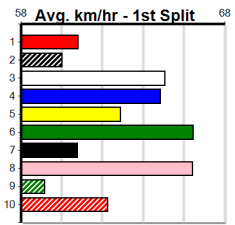

Watchdog Tips: 0 0 0 0 Bet: .