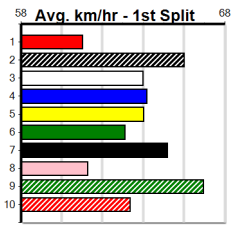

DOWNLOAD THE WATCHDOG APP

Distance: 390m, Race Type: Tier 3 - Grade 7, Total Prizemoney: $1,530
1st: $1,000, 2nd: $320, 3rd: $160, 4th: $50

10

9:07PM
(VIC time)

Watchdog Tips: **0 0 0 0** Bet: .