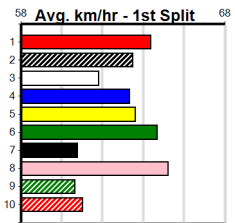

RSN GREY AREAS - WEDNESDAY & FRID

Distance: 390m, Race Type: Tier 3 - Grade 7, Total Prizemoney: $1,530
1st: $1,000, 2nd: $320, 3rd: $160, 4th: $50

Watchdog Tips: 0 0 0 0 **Bet:** .