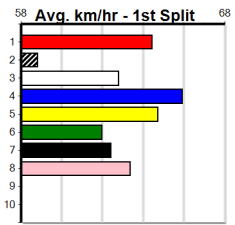

TUDOR ELECTRICAL (2-3 WINS)

Distance: 390m, Race Type: Tier 3 - Restricted Win, Total Prizemoney: $1,530
1st: $1,000, 2nd: $320, 3rd: $160, 4th: $50

11

9:26PM

(VIC time)

Watchdog Tips:

0 0 0 0

Bet: