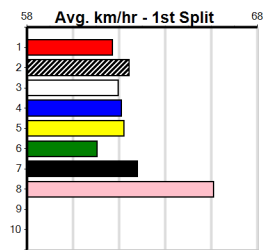

TOWN & COUNTRY LINE MARKING

Distance: 450m, Race Type: Tier 3 - Grade 7, Total Prizemoney: $1,530
1st: $1,000, 2nd: $320, 3rd: $160, 4th: $50

Watchdog Tips:

Bet:

Form	Box	Wgt	Dist	Track	Date	Time	BON	Margin	1st/2nd (Time)	PIR	Checked	Comment	WR	Split 1	S/P	Grade

SQUEEGEE'S RIDE [7]

RBD Dog Jan-23 Sire: ASTON RUPEE Dam: FUGACIOUS Trainer: Shane Jackson (Myrningong)

Owner(s): V Lenehan
Winning Distances: < 300m (0) 300 - 399m (0) 400 - 499m (1) 500 - 599m (0) 600 - 699m (0) > 700m (0)
Winning Weights: 30.3(1)

8th (6)	30.7	390	BAL	R9	11-Nov-24	23.03	22.11	8.00L	CONNOR'S FLYER (22.49)	S/88	.	.	.	8.80	$3.20	T3-7
3rd (1)	30.7	390	BAL	R11	25-Nov-24	22.47	22.22	0.50L	PAW CASSIAN (22.45)	Q/22	.	.	.	8.55	$1.80	T3-7
8th (1)	30.7	400	GEL	R1	30-Nov-24	23.55	22.48	12.00	CERULEAN POPPY (22.74)	M/78	.	.	.	8.89	$6.50	7
3rd (7)	30.7	410	HOR	R2	10-Dec-24	23.75	23.06	1.75L	MAXIMUM HUGHES (23.63)	Q/12	.	.	.	10.37	$7.40	7
6th (6)	30.8	410	HOR	R1	17-Dec-24	24.15	23.14	15.00	DESIRED (23.14)	M/88	.	.	.	11.00	$9.10	7
6th (1)	30.9	390	WBL	R3	23-Dec-24	23.13	22.21	12.00	MINH CANDY (22.34)	S/46	.	.	.	8.96	$3.60	7
2nd (7)	31.6	390	BAL	R10	06-Jan-25	22.80	22.43	5.50L	CANDY STRIDE (22.44)	M/43	.	.	.	8.74	$3.30	T3-7
4th (4)	31.2	390	BAL	R3	13-Jan-25	22.54	22.08	4.25L	JUICY GOSSIP (22.25)	M/54	.	SW	.	8.77	$4.80	T3-7

Last 3 wins NOT included above

1st (2)	30.3	410	HOR	R1	15-Sep-24	23.80	23.03	2.50L	NAUGHTY NORM (23.97)	M/11	.	.	.	10.44	$5.40	M

Prize Best Starts Trk/Dts APM: $4030.00 FSTD 16-1-4-2 0-0-0-0 2322

RUNNING SINKER [7]

WBK Dog Nov-22 Sire: HOOKED ON SCOTCH Dam: NEBRASKA NELL Trainer: Dylan Sharp (Lara)

Owner(s): Team Sharp (SYN), L Sharp, D Sharp, M Sharp
Winning Distances: < 300m (0) 300 - 399m (0) 400 - 499m (1) 500 - 599m (0) 600 - 699m (0) > 700m (0)
Winning Weights: 35.9(1)

4th (2)	36.4	400	GEL	R1	20-Aug-24	23.08	22.49	3.75L	BLONDE MUSTANG (22.83)	M/64	.	.	.	8.76	$8.80	M
3rd (5)	36.3	400	GEL	R1	27-Aug-24	23.32	22.57	8.50L	ANACONDA SQUEEZE	M/54	.	.	.	8.89	$2.90	M
1st (6)	35.9	460	GEL	R2	03-Sep-24	26.40	25.99	2.50L	HURRICANE BERT (26.58)	M/111	.	.	.	6.83	$15.80	M
4th (1)	37.0	400	GEL	R11	12-Nov-24	23.62	22.54	7.50L	PROVOCATION (23.11)	M/35	.	V10	.	8.66	$2.40	7
ST (-)	37	400	GEL		03-Dec-24				Trial Not Cleared	M/77	.	Tof7	.	.	.	ST
ST (-)	36.8	400	GEL		10-Dec-24	23.32			5.50L Trial Cleared	M/13	.	4of4	.	8.38	.	ST
7th (5)	36.3	425	BEN	R4	18-Dec-24	25.31	24.15	9.00L	BOO BOO GIBLET (24.69)	S/786	.	.	.	6.92	$16.10	T3-7
5th (1)	36.2	450	WBL	R5	23-Dec-24	26.78	25.79	5.50L	AUSSIE FLAME (26.42)	M/266	.	V10	.	6.81	$5.90	X67

Last 3 wins NOT included above

Prize Best Starts Trk/Dts APM: $1470.00 FSH 10-1-0-2 0-0-0-0 598