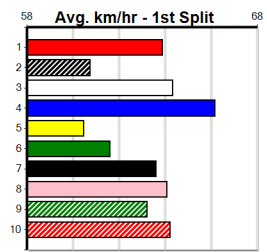

6

7

8

9

10

SWEET NETTY'S CATERING

Distance: 390m, Race Type: Grade 5 T3, Total Prizemoney: \$1,530
1st: \$1,000, 2nd: \$320, 3rd: \$160, 4th: \$50

Watchdog Tips: