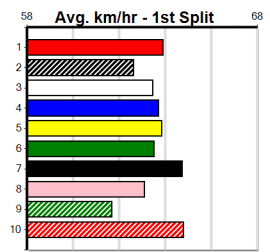

Ballarat
12
9:51PM
(VIC time)

BALLARAT GREYS BINGO EVERY SUNDAY

Distance: 390m, Race Type: Grade 5 T3, Total Prizemoney: \$1,530
1st: \$1,000, 2nd: \$320, 3rd: \$160, 4th: \$50

Watchdog Tips:

Bet:

LILY CRACKERS [5]
BK Bitch Feb-21 Sire: MEPUNGA BLAZER Dam: HEADSPACE Trainer: Ronald Fisher (Lara)