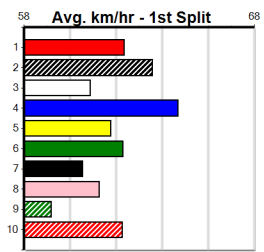

SPORTSBET SAME RACE MULTI

1

6:09PM

(VIC time)

Distance: 390m, Race Type: Tier 3 - Maiden, Total Prizemoney: $1,530
1st: $1,000, 2nd: $320, 3rd: $160, 4th: $50

Watchdog Tips:

Bet:

Form	Box	Wgt	Dist	Track	Date	Time	BON	Margin	1st/2nd (Time)	PIR	Checked	Comment	WR	Split	1	S/P	Grade

1

LAURA MAY [M]
BD Bitch Feb-23 Sire: GOOD ODDS HARADA Dam: PIRATES PATCH Trainer: Wendy Saathoff (Toolern Vale)
Owner(s): M Davis
Winning Distances: < 300m (0) 300 - 399m (0) 400 - 499m (0) 500 - 599m (0) 600 - 699m (0) > 700m (0)
Winning Weights:
4th (5) 27.7 425 BEN R2 15-Nov-24 24.82 23.97 7.00L MAYFAIR JILL (24.36) M/343 6.75 $13.30 M
3rd (6) 27.2 390 BAL R4 21-Nov-24 22.71 21.93 4.50L MR. FRANKIE LEE (22.39) M/64 8.76 $5.50 M
4th (4) 27.7 400 GEL R3 28-Nov-24 23.08 22.55 5.00L PRISTINE (22.73) M/33 8.62 $30.00 MH
2nd (2) 27.5 400 GEL R3 05-Dec-24 22.82 22.56 0.50L BRUNO CHOCOLATE (22.78) Q/22 8.54 $6.10 RW
4th (1) 27.8 390 BAL R3 13-Dec-24 22.58 22.19 3.5L FEROCIOUS CANARY (22.34) M/33 8.59 $4.40 M
4th (2) 27.9 400 GEL R2 24-Dec-24 23.42 22.49 3.5L SPECIAL PLAYS (23.17) Q/44 8.92 $2.90 M
4th (7) 27.8 390 BAL R2 01-Jan-25 22.79 21.97 4.25L ARKSTORM (22.50) M/64 8.71 $9.10 M
Last 3 wins NOT included above

Box History

Bx	1st	2nd	3rd	4th	5th	6th	7th	8th
1				1				
2	1			1				
3								
4					1			
5					1			
6			1					
7						1		
8								

Prize Best	$930.00
Starts	22.58(1)-13/12/24
Trk/Dts	7-0-1-1
APM	3-0-0-1
	754

2

HOOKE ON YUBARI [M]
F Bitch Mar-23 Sire: HOOKED ON SCOTCH Dam: CHUN LI Trainer: Jason Sharp (Lara)
Owner(s): Vi Alskar Hundar (SYN), A Lie, J Sharp
Winning Distances: < 300m (0) 300 - 399m (0) 400 - 499m (0) 500 - 599m (0) 600 - 699m (0) > 700m (0)
Winning Weights:
7th (5) 28.4 390 SHP R9 06-Jan-25 23.61 22.07 8.00L ZORRILLA (23.07) S/87 8.99 $3.40 M
5th (2) 28.0 400 GEL R3 14-Jan-25 23.33 22.48 7.00L REIKO SURGE (22.86) Q/45 8.56 $20.60 M
Last 3 wins NOT included above

Box History

Bx	1st	2nd	3rd	4th	5th	6th	7th	8th
1								
2					1			
3								
4								
5							1	
6								
7								
8								

Prize Best	$0.00
Starts	FSH
Trk/Dts	2-0-0-0
APM	0-0-0-0
	0

3

BLINDING FAITH [M]
RBD Bitch Jan-23 Sire: FERAL FRANKY Dam: BLOCK STAR Trainer: Margery Quick (Haddon)
Owner(s): M Quick
Winning Distances: < 300m (0) 300 - 399m (0) 400 - 499m (0) 500 - 599m (0) 600 - 699m (0) > 700m (0)
Winning Weights:
7th (1) 27.9 300 HVL R1 27-Oct-24 17.59 16.41 11.00 MUMS PEARL (16.85) M/6 4.10 $8.40 M
3rd (3) 27.6 300 HVL R1 10-Nov-24 17.62 16.61 4.75L WHITE IVERSON (17.29) M/3 4.08 $48.70 M
3rd (5) 27.4 390 BAL R2 14-Nov-24 23.12 22.16 4.50L FINAL EPISODE (22.81) M/32 8.67 $4.50 T3-M
5th (5) 27.5 390 BAL R9 18-Nov-24 23.49 22.32 12.00 MOBILE LAD (22.70) M/64 8.86 $21.80 T3-M
8th (5) 27.2 390 WBL R3 25-Nov-24 23.65 22.27 16.00 MINH JACK (22.56) M/78 VO 9.16 $32.50 M
2nd (4) 26.6 390 BAL R10 24-Dec-24 22.78 22.09 1.5L JOHN BOY (22.68) Q/11 8.51 $17.40 T3-M
5th (1) 26.8 390 BAL R1 30-Dec-24 23.10 22.30 6.00L HARLOW'S BOY (22.69) M/42 8.56 $9.10 T3-M
Last 3 wins NOT included above

Box History

Bx	1st	2nd	3rd	4th	5th	6th	7th	8th
1								
2						1		1
3			1					
4		1						
5			1		1			1
6								
7								
8								

Prize Best	$740.00
Starts	22.78(4)-24/12/24
Trk/Dts	7-0-1-2
APM	4-0-1-1
	572