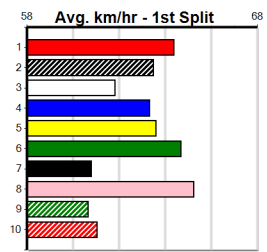

RSN GREY AREAS - WEDNESDAY & FRIDAY

Distance: 390m, Race Type: Tier 3 - Grade 7, Total Prizemoney: $1,530
1st: $1,000, 2nd: $320, 3rd: $160, 4th: $50

Watchdog Tips:

Bet:

Form Box	Wgt	Dist	Track	Date	Time	BON	Margin	1st/2nd (Time)	PIR	Checked	Comment	WR	Split 1	S/P	Grade

SHE'S OUR ART [7]

BK Bitch Nov-22 Sire: SHIMA SHINE Dam: MISS MALFUNCTION Trainer: Russell Edwards (Devon Meadow) ENG BEN 2025-01-15

Owner(s): J Arter
Winning Distances: < 300m (0) 300 - 399m (0) 400 - 499m (1) 500 - 599m (0) 600 - 699m (0) > 700m (0)
Winning Weights: 27.6(1)

8th (8)	25.0	400	GEL	R12	08-Oct-24	24.20	22.73	21.00	AMBANI (22.73)	M/78			8.89	$26.20	X67
7th (2)	25.2	435	SLE	R9	23-Oct-24	25.83	24.65	12.00	ANNA (25.00)	Q/577			5.37	$35.40	X67
7th (4)	26.0	350	HVL	R3	22-Nov-24	20.07	19.19	7.00L	WALTZING BLAZE (19.61)	Q/4			6.69	$23.80	T3-RW
6th (3)	25.9	400	WGL	R3	29-Nov-24	23.55	22.61	8.50L	AGENT SUSIE (22.95)	M/87			8.72	$62.10	7
2nd (2)	26.7	400	GEL	R10	10-Dec-24	23.26	22.51	2.00L	MY MATE TRINNY (23.12)	Q/11			8.44	$3.70	7
7= (8)	26.5	390	SHP	R9	19-Dec-24	22.94	22.10	7.00L	ROMAN EMPIRE (22.46)	M/78			8.73	$6.40	7
3rd (3)	27.1	400	GEL	R10	31-Dec-24	23.87	22.76	13.00	FLAT CHAT (23.03)	Q/36			8.72	$13.10	7
2nd (2)	27.6	435	SLE	R4	08-Jan-25	24.98	24.66	2.50L	BOWIE SUNNY (24.82)	Q/111			5.24	$2.80	7

Last 3 wins NOT included above

1st (4)	27.6	435	SLE	R1	04-Aug-24	25.09	24.36	1.5L	SOMERTON JUNE (25.18)	M/111		SW	5.29	$4.60	M

Prize Best Starts Trk/Dts APM: $2800.00 FSH 15-1-3-1 0-0-0-0 1536

CORNHILL HUSTLER [7]

RBD Bitch Nov-21 Sire: FERAL FRANKY Dam: MERCY MERCY Trainer: Scott Gibson (Harcourt)

Owner(s): S Gibson
Winning Distances: < 300m (0) 300 - 399m (1) 400 - 499m (0) 500 - 599m (0) 600 - 699m (0) > 700m (0)
Winning Weights: 26.9(1)

3rd (4)	27.0	450	BAL	R5	01-Sep-24	26.29	25.55	11.00	BLACK EMU (25.55)	M/223		SW	6.78	$17.20	T3-7
2nd (5)	26.9	450	SHP	R9	07-Sep-24	25.93	25.49	1.5L	AS YOU WERE (25.84)	Q/222			6.74	$7.70	7
4th (7)	27.4	500	BEN	R4	13-Sep-24	28.80	28.20	2.25L	CAN'T PARK THERE (28.65)	M/333			6.63	$35.10	X67
5th (2)	27.6	390	BAL	R10	07-Nov-24	22.85	22.07	12.00	WALTZING BRUTE (22.07)	M/33			8.73	$10.50	X67
7th (4)	27.4	450	SHP	R3	16-Nov-24	26.75	25.20	20.00	ATLAS ALIEN (25.38)	M/435			6.84	$38.80	7
8th (8)	28.0	450	BAL	R7	21-Nov-24	26.23	25.19	15.00	JILL'S JULIETTE (25.19)	M/656			6.83	$54.60	7
4th (5)	27.7	425	BEN	R4	14-Dec-24	24.82	24.07	9.00L	COLLINDA POPS (24.22)	M/322			6.72	$23.20	7
5th (3)	27.9	390	SHP	R2	21-Dec-24	22.72	22.17	7.00L	FOUR PIES SAINT (22.25)	Q/36			8.53	$53.30	7

Last 3 wins NOT included above

1st (5)	26.9	390	BAL	R1	21-Oct-23	22.70	22.25	0.50L	PICTOR NATURAL (22.72)	Q/11		SW	8.56	$6.70	M

Prize Best Starts Trk/Dts APM: $3415.00 22.69(3)-15/1/24 33-1-4-6 10-1-1-0 593