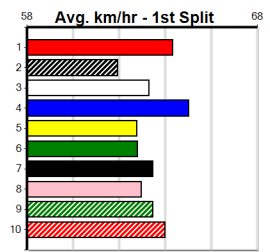

SPORTSBET SET A DEPOSIT LIMIT

Distance: 450m, Race Type: Grade 5 T3, Total Prizemoney: $1,530
1st: $1,000, 2nd: $320, 3rd: $160, 4th: $50

Watchdog Tips:

Bet:

Form Box Wgt Dist Track Date Time BON Margin 1st/2nd (Time) PIR Checked Comment WR Split 1 S/P Grade

ACOUSTIC FLASH [5]
BK Bitch Jun-21 Sire: ASTON DEE BEE Dam: ACOUSTIC LEE
Owner(s): N Walsh
Trainer: Noel Walsh (Gladstone Park)
Winning Distances: < 300m (0) 300 - 399m (1) 400 - 499m (4) 500 - 599m (0) 600 - 699m (0) > 700m (0)
Winning Weights: 27.7(1) 27.9(1) 28.1(1) 28.3(1) 28.4(1)
Box History table and Prize Best Starts Trk/Dts APM

BALLOON HEAD (NSW)[5]
BK Dog Apr-21 Sire: ASTON DEE BEE Dam: NO SPARKLE LEICA
Owner(s): D Petersen
Trainer: Darren Petersen (Rochester)
Winning Distances: < 300m (0) 300 - 399m (2) 400 - 499m (2) 500 - 599m (0) 600 - 699m (0) > 700m (0)
Winning Weights: 34.0(1) 34.7(2) 35.7(1)
Box History table and Prize Best Starts Trk/Dts APM

MORAINE MARCO [5]
WBK Dog Nov-20 Sire: MY REDEEMER Dam: RADIO SILENT
Owner(s): MORaine (SYN), G Judd, S Judd
Trainer: Glenn Judd (Noorat)
Winning Distances: < 300m (0) 300 - 399m (1) 400 - 499m (2) 500 - 599m (3) 600 - 699m (0) > 700m (0)
Winning Weights: 31.6(1) 31.8(1) 32.0(1) 32.5(2) 32.6(1)
Box History table and Prize Best Starts Trk/Dts APM

ASTON OPHELIA [5]
BK Bitch Dec-21 Sire: FERNANDO BALE Dam: ASTON CRYSTAL
Owner(s): R Borda
Trainer: Mark Johnson (Ross Creek)
Winning Distances: < 300m (0) 300 - 399m (0) 400 - 499m (10) 500 - 599m (0) 600 - 699m (0) > 700m (0)
Winning Weights: 26.3(1) 26.4(2) 26.5(1) 26.6(3) 26.7(1) 26.9(1) 27.9(1)
Box History table and Prize Best Starts Trk/Dts APM

SASSY SWAN [5]
BK Bitch Jun-21 Sire: FERNANDO BALE Dam: FEARLESS SWAN
Owner(s): J Bowman
Trainer: Russell Edwards (Devon Meadow)
Winning Distances: < 300m (0) 300 - 399m (6) 400 - 499m (2) 500 - 599m (0) 600 - 699m (0) > 700m (0)
Winning Weights: 25.2(1) 25.3(1) 26.0(1) 26.2(2) 26.3(1) 26.6(1) 26.7(1)
Box History table and Prize Best Starts Trk/Dts APM

1

2

3

4

5