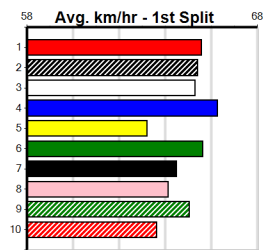

BALLARAT FUNCTION CENTRE

Distance: 390m, Race Type: Grade 5 T3, Total Prizemoney: $1,530
1st: $1,000, 2nd: $320, 3rd: $160, 4th: $50

Watchdog Tips:

Bet:

Table with columns: Form Box, Wgt, Dist, Track, Date, Time, BON, Margin, 1st/2nd (Time), PIR, Checked, Comment, W/R, Split 1, S/P, Grade

LOVE A BOURBSKI (NSW)[5]
F Dog Jan-22 Sire: BARCIA BALE Dam: SUNSET BOURBSKI
Owner(s): A Mooney
Trainer: Andrew Mooney (Amherst)
Winning Distances: < 300m (0) 300 - 399m (2) 400 - 499m (5) 500 - 599m (0) 600 - 699m (0) > 700m (0)
Winning Weights: 30.7(1) 31.0(2) 31.1(1) 31.6(1) 31.9(2)
Box History table and Prize Best Starts table included.

MENTION [5]
BK Bitch Apr-22 Sire: BEAST UNLEASHED Dam: ZIPPING FREEMAN
Owner(s): G Collins
Trainer: Margery Quick (Haddon)
Winning Distances: < 300m (0) 300 - 399m (2) 400 - 499m (1) 500 - 599m (0) 600 - 699m (0) > 700m (0)
Winning Weights: 27.8(1) 28.1(1) 28.4(1)
Box History table and Prize Best Starts table included.

WALTER WALRUS [5]
F Dog Feb-22 Sire: ASTON DEE BEE Dam: MAJA MAHI MAHI
Owner(s): N Mckay
Trainer: Nathan Mckay (Toolleen)
Winning Distances: < 300m (0) 300 - 399m (5) 400 - 499m (1) 500 - 599m (0) 600 - 699m (0) > 700m (0)
Winning Weights: 34.1(1) 34.3(2) 34.6(1) 34.7(2)
Box History table and Prize Best Starts table included.

GOLDEN BLEND (NSW)[5]
BEF Dog Jun-22 Sire: LK'S CRUSHN IT Dam: SERGIS
Owner(s): A Hunter
Trainer: Gary Hunt (Cudgee)
ENG WBL 2025-01-16
Winning Distances: < 300m (0) 300 - 399m (2) 400 - 499m (2) 500 - 599m (0) 600 - 699m (0) > 700m (0)
Winning Weights: 30.6(1) 31.6(1) 32.3(1) 32.4(1)
Box History table and Prize Best Starts table included.

ASTON IGGY [5]
BK Dog Dec-21 Sire: ZIPPING GARTH Dam: ASTON TARA
Owner(s): R Borda
Trainer: Glenn Campbell (Anakie)
Winning Distances: < 300m (0) 300 - 399m (0) 400 - 499m (5) 500 - 599m (0) 600 - 699m (0) > 700m (0)
Winning Weights: 32.8(1) 33.3(1) 33.5(1) 33.7(1) 34.5(1)
Box History table and Prize Best Starts table included.