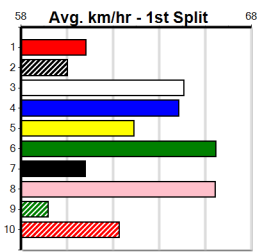

SOUTHERN SHEETMETAL

Distance: 390m, Race Type: Tier 3 - Maiden, Total Prizemoney: \$1,530
1st: \$1,000, 2nd: \$320, 3rd: \$160, 4th: \$50

Watchdog Tips: [] [] [] [] Bet: []

Form Box Wgt Dist Track Date Time BON Margin 1st/2nd (Time) PIR Checked Comment W/R Split 1 S/P Grade