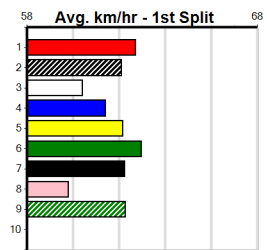

EUREKA CONCRETE

Distance: 450m, Race Type: Tier 3 - Maiden, Total Prizemoney: $1,530
1st: $1,000, 2nd: $320, 3rd: $160, 4th: $50

Watchdog Tips: ☐ ☐ ☐ ☐ ☐ **Bet:**

Form Box	Wgt	Dist	Track	Date	Time	BON	Margin	1st/2nd (Time)	PIR	Checked	Comment	WR	Split 1	S/P	Grade

BLAZING FRANKIE [M]
BK Dog Feb-22 Sire: FERAL FRANKY Dam: WAR RUBY
Owner(s): C Hose
Winning Distances: < 300m (0) 300 - 399m (0) 400 - 499m (0) 500 - 599m (0) 600 - 699m (0) > 700m (0)
Winning Weights:

4th (3)	34.1	525	MEP	R1	18-Sep-24	30.85	29.87	4.50L LALA BUFFY (30.54)	Q/5555	.	.	.	5.37	$13.20	M
6th (3)	34.4	730	MEP	R5	25-Sep-24	44.33	43.45	13.00 VISTA ARGON (43.45)	M/7777	.	SW	.	5.25	$71.90	RW
5th (5)	34.6	595	SAP	R9	14-Oct-24	35.87	35.22	9.00L BLACK IN STYLE (35.24)	M/7777	.	.	.	9.89	$47.20	RW
5th (7)	34.7	600	MEP	R3	23-Oct-24	35.96	34.65	17.00 PAW KILTER (34.83)	Q/6666	.	.	.	9.75	$46.20	RW
8th (7)	35.2	460	GEL	R2	30-Oct-24	27.14	26.09	15.00 SNITCH ADAMS (26.10)	Q/888	.	V10	.	7.18	$101.00	M
5th (3)	34.7	460	GEL	R4	12-Nov-24	26.75	26.20	8.00L ASCEND ECSTATIC (26.20)	Q/776	.	.	.	6.96	$108.00	M
7th (1)	33.4	350	HVL	R2	20-Dec-24	19.91	19.36	5.50L WILE COYOTE (19.53)	S/7	.	.	.	6.90	$33.20	T3-M
5th (3)	33.6	400	GEL	R1	07-Jan-25	23.23	22.62	6.00L IN THE CLOUDS (22.84)	Q/86	.	.	.	8.76	$62.80	M

Last 3 wins NOT included above

Trainer: Cody Hose (Lara)

Box History

Bx	1st	2nd	3rd	4th	5th	6th	7th	8th
1		1	2	1	1		1	
2				3	1			
3			1	2	5	2	1	1
4	1	1	1	3	1	1		
5	1	1	2	1				
6			1	1		2	1	
7	1	2		2				2
8	1	2			1			

Prize Best $6480.00
Starts 26.10(4)-16/9/23
Trk/Dts 52-0-4-8
APM 3-0-0-1
1364

ARCHER SWEET [M]
F Dog May-22 Sire: FLYING RICCIARDO Dam: I'M POPPY
Owner(s): D Smith
Winning Distances: < 300m (0) 300 - 399m (0) 400 - 499m (0) 500 - 599m (0) 600 - 699m (0) > 700m (0)
Winning Weights:

2nd (7)	32.9	425	BEN	R4	12-Jul-24	24.53	23.86	2.25L DYNAMITE DOUG (24.38)	M/432	.	.	.	6.81	$3.60	MH
4th (5)	32.8	425	BEN	R2	19-Jul-24	24.48	23.78	4.25L DYNAMITE DOUG (24.19)	S/565	.	.	.	6.86	$23.50	MF
5th (3)	33.2	515	SAP	R2	29-Jul-24	30.65	29.46	14.00 PAW EARNST (29.69)	S/5666	.	.	.	5.32	$8.00	MH
3rd (6)	33.1	450	BAL	R1	07-Aug-24	26.05	25.38	5.00L PAW JUDAS (25.71)	S/554	.	.	.	6.88	$4.70	M
8th (2)	32.9	425	BEN	R1	16-Aug-24	26.59	23.83	34.00 RED EMPEROR (24.27)	S/578	.	V28	.	6.78	$3.40	M
7th (5)	33.6	450	BAL	R4	13-Dec-24	26.24	25.26	15.00 RIVERSDALE MICK (25.26)	M/588	.	.	.	6.83	$16.90	M
4th (7)	33.7	410	HOR	R1	23-Dec-24	23.95	23.13	4.00L PANADERO RUBY (23.68)	M/44	.	.	.	10.77	$8.10	M
7th (5)	33.3	400	GEL	R1	07-Jan-25	23.54	22.62	10.00 IN THE CLOUDS (22.84)	S/68	.	.	.	8.62	$7.00	M

Last 3 wins NOT included above

Trainer: Danielle Smith (Lara)

Box History

Bx	1st	2nd	3rd	4th	5th	6th	7th	8th
1								
2				1				1
3				1				
4								1
5				1			2	
6			3					
7	1	1	1					
8								

Prize Best $1710.00
Starts 26.05(6)-7/8/24
Trk/Dts 13-0-1-4
APM 2-0-0-1
469