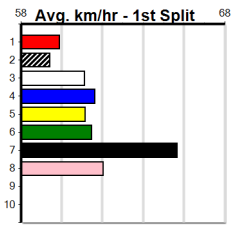

Bendigo

13 RACES TODAY (300+ RANK)

Distance: 425m, Race Type: Maiden, Total Prizemoney: $1,530
1st: $1,000, 2nd: $320, 3rd: $160, 4th: $50

1

2:29PM
(VIC time)

CANDY STRIDE (7) was solidly placed at Horsham last time and she gets her chance to break through. BLUE TICK TYRONE (2) has had plenty of chances but he does have some talent and he looks the main danger. HIGHLAND MOLLY (5) can run a cheeky race

Watchdog Tips: **7** **2** **5** **6** **Bet:** **Win 7**