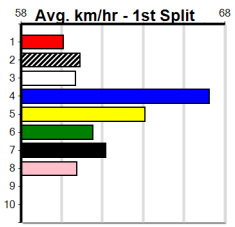

Bendigo

10

5:36PM

(VIC time)

HANRAHAN PLUMBING (300+ RANK)

Distance: 425m, Race Type: Grade 7, Total Prizemoney: \$1,530
1st: \$1,000, 2nd: \$320, 3rd: \$160, 4th: \$50

HIGHLAND JACK (2) was far from disgraced here last time and he will find this a lot easier. TINY BIT SPOILT (4) has good early burn and he will keep the pressure on from the outset. SHY CABANG (7) won't be too far away.