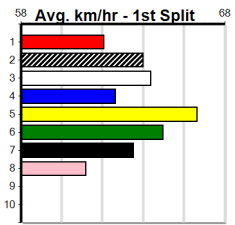

Trainer: **Owner(s):**

10 * NO RESERVE ***** **Winnning Boxes**

Trainer: **Owner(s):**

Bendigo

SHIMA SHINE AT STUD (300+ RANK)

Distance: 500m, Race Type: Grade 5, Total Prizemoney: \$1,740
1st: \$1,150, 2nd: \$360, 3rd: \$180, 4th: \$50