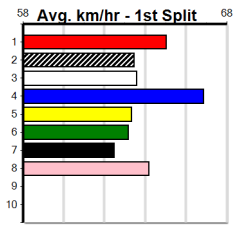

SPORTSBET SET A DEPOSIT LIMIT (300+)

Distance: 425m, Race Type: Grade 5, Total Prizemoney: \$1,530
1st: \$1,000, 2nd: \$320, 3rd: \$160, 4th: \$50

6

4:10PM

(VIC time)

LEAVE ME IN (8) has a good record here and she is drawn to get all the breaks. PRINCE PIERRE (7) is another who goes well here and he can work into the mix in the middle stages. LEKTRA APRIL (1) is drawn to be prominent throughout.