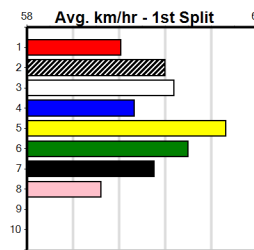

SHIMA SHINE AT STUD (300+ RANK)

Distance: 500m, Race Type: Grade 5, Total Prizemoney: $1,740
1st: $1,150, 2nd: $360, 3rd: $180, 4th: $50

GO GO JEFF (5) has a fair bit on these class wise and he is expected to make every post a winner.
FIRE WIRE (2) was a strong 24.35 winner here and the rise in distance won't be a concern.
MADDIE ODD SOCK (3) showed improvement last time out.

Watchdog Tips: 5 2 3 4 **Bet:** Win 5

1

RED WOMBAT (NSW)[5] **Just not racing well enough, can push wide, no** **$10.00**

BK Bitch May-19 Sire: MY BRO FABIO Dam: SPIN THAT WHEEL
Owner(s): Tip Shop Dogs (SYN), B Millard, S Goodwin
Trainer: Malcolm Davis (Heathcote)

Winning Distances: < 300m (0) 300 - 399m (0) 400 - 499m (1) 500 - 599m (6) 600 - 699m (2) > 700m (0)

Winning Weights: 27.2(1) 27.5(1) 27.9(1) 28.0(1) 28.2(2) 28.4(1) 28.6(1) 28.9(1)

Post	Box	Wgt	Dist	Track	Date	Time	BON	Margin	1st/2nd (Time)	PIR	Checked	Comment	WR	Split 1	S/P	Grade
6th	(3)	29.3	500	BEN	R8	29-Nov-23	29.17	28.37	8.00L ROXY SMIRNOFF (28.63)	M/566	.	.	.	6.98	$37.80	T3-5
7th	(6)	29.5	650	SHP	R8	04-Dec-23	38.52	37.25	19.00 OUR GIRLS SHOUT (37.25)	M/5677	.	.	.	18.50	$41.00	5
6th	(7)	29.7	450	BAL	R6	09-Dec-23	26.43	25.67	11.00 CLARETOWN ANN (25.67)	M/855	.	.	.	7.01	$61.80	SH
7th	(7)	29.2	500	BEN	R6	13-Dec-23	29.27	28.47	3.5L BONNIE'S BEAST (28.55)	M/788	.	.	.	6.99	$32.90	T3-5
7th	(4)	28.9	350	HVL	R6	05-Jan-24	20.22	19.49	11.00 IN THEIR HONOUR (19.49)	M/7	.	.	.	6.93	$36.20	T3-5
8th	(5)	28.5	450	SHP	R8	15-Feb-24	26.70	25.58	17.00 CRACKERJACK POP (25.58)	M/668	.	.	.	7.05	$71.10	5
ST	(-)	29.2	425	BEN	R6	20-Nov-24	24.90	.	0.01L Trial Cleared	M	.	1of1	.	.	.	ST
8th	(8)	28.7	450	SHP	R6	28-Nov-24	26.62	25.42	13.00 ASTON SEAN (25.77)	M/888	.	.	W	7.23	$28.10	5

Last 3 wins NOT included above

1st	(2)	28.6	520	IPS	R7	22-Nov-22	30.67	30.67	2.00L GO GIRL (30.82)	31	.	31	.	5.47	$14.00	5H
1st	(6)	28.4	520	IPS	R6	17-Dec-22	31.05	30.52	1.5L OH SO SASSY (31.16)	74	.	74	.	5.65	$2.70	MA5
1st	(4)	27.9	500	BEN	R6	16-Aug-23	28.71	28.30	0.75L KELSEY'S GIRL (28.75)	M/432	.	SW	.	6.79	$29.50	5

Box History

Box	1st	2nd	3rd	4th	5th	6th	7th	8th
1	1	3	1	3	4	3	4	
2	2	4	3	1	1	2		
3			1	1	1	3	2	1
4	2	1	2	1	3			2
5		1	2	1	2	2	2	3
6	2		3	1	3	3	3	1
7		1	1	4	2	2	2	2
8	2	2	2	1	3	3		2

Prize Best Starts Trk/Dts APM: $33840.00, 28.64(1)-11/10/23, 108-9-11-13, 9-1-1-1, 362