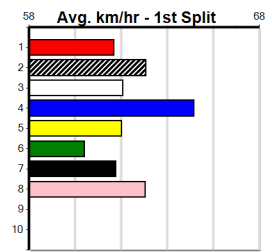

SPORTSBET GREEN TICKS (300+ RANK)

Distance: 425m, Race Type: Grade 6, Total Prizemoney: $1,530
1st: $1,000, 2nd: $320, 3rd: $160, 4th: $50

UNINVITING (4) is far better than her form indicates and she will appreciate the drop in class.
SMILING BEE (3) was far from disgraced here last time and she will be very strong in the run to the line. HAVANA BLUEBIRD (2) can run a cheeky race

Watchdog Tips: 4 3 2 8 Bet: Win 4

EXTINCTION [6] Placed in only three of 20 here, look to others $16.00
BD Bitch Aug-21 Sire: MY REDEEMER Dam: SCOTTISH PRIDE
Trainer: Jordan Formosa (Heathcote)
Winning Distances: < 300m (0) 300 - 399m (2) 400 - 499m (0) 500 - 599m (0) 600 - 699m (0) > 700m (0)
Winning Weights: 28.6(1) 28.9(1)
8th (3) 29.8 390 SHP R10 24-Oct-24 23.00 22.09 9.00L ASTON LAMBADA (22.38) M/75 . . . . 8.88 $21.40 X67
5th (6) 29.7 390 SHP R12 31-Oct-24 22.99 22.11 9.50L SASSY PANAMA (22.36) M/66 . . . . 8.80 $22.00 T3-6
8th (5) 29.4 390 SHP R4 14-Nov-24 23.12 22.08 9.50L ORIENTAL EMERALD (22.45) M/78 . . . . 8.76 $8.30 6G
6th (7) 29.3 425 BEN R4 20-Nov-24 25.14 24.19 5.50L MIAMI TICKET (24.77) Q/377 . . . . 6.72 $15.70 6G
5th (7) 29.2 390 SHP R12 28-Nov-24 23.37 22.30 6.00L SLINGSHOT PENNY (22.96) M/86 . . . . 9.08 $13.70 6G
5th (6) 29.6 425 BEN R4 04-Dec-24 24.85 24.18 7.00L PERFECT LIAM (24.37) M/665 . . . . 6.86 $51.70 6G
6th (4) 29.5 390 SHP R11 19-Dec-24 23.17 22.10 7.50L GOT IMMUNITY (22.66) M/66 . . . . 8.90 $22.10 6G
7th (7) 29.0 390 SHP R3 23-Dec-24 22.86 22.17 9.00L TINKER BRUCE (22.26) M/67 . . . . 8.71 $58.60 X67
Last 3 wins NOT included above
1st (2) 28.6 385 SHP R1 27-Jul-23 22.18 21.75 10.00 TRAVELLING JOYCE (22.88) Q/11 . . . . 8.39 $1.70 M
1st (3) 28.9 385 SHP R10 31-Aug-23 22.13 22.06 2.50L THUNDER PIE (22.29) Q/22 . . . . SW 8.43 $1.80 7

HAVANA BLUEBIRD [6] No luck of late, can make amends, threat $6.00
BE Bitch Jun-22 Sire: MAGICAL BALE Dam: HAVANA MISS
Trainer: Paul May (Inglewood)
Winning Distances: < 300m (0) 300 - 399m (0) 400 - 499m (2) 500 - 599m (0) 600 - 699m (0) > 700m (0)
Winning Weights: 26.3(2)
7th (3) 26.5 400 GEL R9 30-Jul-24 23.61 22.64 4.75L BLUE NITROGEN (23.28) M/88 . . . W 8.90 $9.20 6G
8th (8) 26.2 400 GEL R11 13-Aug-24 23.39 22.63 10.00 PAW NICHOLLS (22.70) M/58 . . . W 8.63 $27.10 6G
7th (3) 25.9 390 SHP R9 26-Aug-24 23.04 22.16 13.00 OUR REGARDS (22.16) M/88 . . . . 8.81 $39.40 X67
8th (3) 26.0 425 BEN R4 11-Sep-24 25.34 24.14 9.50L HARBOUR LIGHTS (24.70) M/688 . . . V14 W 6.86 $14.10 T3-6
6th (8) 27.1 300 HVL R10 29-Nov-24 17.83 16.75 2.25L DOWN SOUTH QUEEN Q/7 . . . . 4.53 $25.00 T3-RW
6th (5) 26.7 425 BEN R4 04-Dec-24 24.85 24.18 7.00L PERFECT LIAM (24.37) M/556 . . . SW W 6.79 $16.40 6G
6th (8) 26.3 390 SHP R9 12-Dec-24 22.69 21.78 8.00L TWILIGHT TORI (22.16) S/55 . . . SW W 8.73 $24.40 6G
4th (3) 26.5 390 SHP R11 19-Dec-24 23.09 22.10 6.50L GOT IMMUNITY (22.66) M/77 . . . . 8.92 $9.80 6G
Last 3 wins NOT included above
1st (6) 26.3 425 BEN R1 29-May-24 24.57 24.04 0.50L DALE'S CORNER (24.60) M/112 . . . . 6.69 $36.30 T3-M
1st (6) 26.3 400 WGL R3 11-Jul-24 23.62 23.08 1.00L WOODSIDE CRUISER (23.67) M/33 . . . . W 8.63 $2.80 T3-7