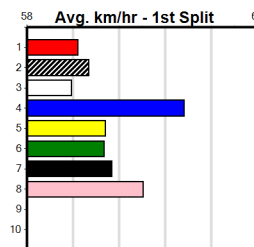

RIDE FOR LUCY (300+ RANK)

Distance: 425m, Race Type: Maiden, Total Prizemoney: $1,530
1st: $1,000, 2nd: $320, 3rd: $160, 4th: $50

SLEEK DESIGN (4) was handily placed at Healesville two runs back and he can go one better this time around. DUNCROFT (6) is better than his past few runs and he can work into the mix mid race. AMRON BONNIE (7) can show some improvement.

Watchdog Tips: 4 6 7 5 Bet: Win 4

1 GLOWING ETHICS (NSW)[M] Steady in her Vic debut, may need more time $10.00
Owner(s): M Pitman
Winning Distances: < 300m (0) 300 - 399m (0) 400 - 499m (0) 500 - 599m (0) 600 - 699m (0) > 700m (0)
Box History table and Prize Best details.

2 WHIPSTICK JORDAN [M] Well beaten in all four runs, look to others $12.00
Owner(s): Whipstick Kennels (SYN), C Jackson, C Taylor
Winning Distances: < 300m (0) 300 - 399m (0) 400 - 499m (0) 500 - 599m (0) 600 - 699m (0) > 700m (0)
Box History table and Prize Best details.

3 CLASSIC CHARM [M] Injured last time, likely to need a run or two $9.00
Owner(s): S Elmes
Winning Distances: < 300m (0) 300 - 399m (0) 400 - 499m (0) 500 - 599m (0) 600 - 699m (0) > 700m (0)
Box History table and Prize Best details.

4 SLEEK DESIGN [M] Handily placed at Healesville, hard to hold out $2.80
Owner(s): G Sprod
Winning Distances: < 300m (0) 300 - 399m (0) 400 - 499m (0) 500 - 599m (0) 600 - 699m (0) > 700m (0)
Box History table and Prize Best details.

5 SAXON RAIDER [M] Had a few chances but has talent, keep safe $6.00
Owner(s): H Boehmke
Winning Distances: < 300m (0) 300 - 399m (0) 400 - 499m (0) 500 - 599m (0) 600 - 699m (0) > 700m (0)
Box History table and Prize Best details.