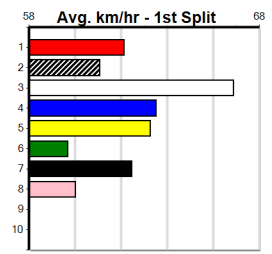

Bendigo
13 (E1)
6:41PM
(VIC time)

BENDIGO RACE 13 (300+ RANK)

Distance: 425m, Race Type: Grade 5, Total Prizemoney: $1,530
1st: $1,000, 2nd: $320, 3rd: $160, 4th: $50

UNSURPASSED (7) has been placed in two of four here and he has a fair bit on these class wise.
MARIONVALE PIES (5) owns a solid 24.43 PB here and he just needs a clear crack mid race. MY
GIRL PIPER (1) can lead them a merry dance.

Watchdog Tips: **7** **5** **1** **3** **Bet:** **Win 7**

1

MY GIRL PIPER [5] **Good record here, can show early pace, threat** **$4.00**
BK Bitch Jun-21 Sire: FABREGAS Dam: SHE'S WICKED Trainer: Daryl Weightman (Dean)
Owner(s): D Weightman
Winning Distances: < 300m (0) 300 - 399m (1) 400 - 499m (4) 500 - 599m (0) 600 - 699m (0) > 700m (0)
Winning Weights: 28.6(1) 28.7(1) 28.8(1) 29.0(1) 30.1(1)

Form	Box	Wgt	Dist	Track	Date	Time	BON	Margin	1st/2nd (Time)	PIR	Checked	Comment	WR	Split 1	S/P	Grade
8th	(6)	28.8	350	HVL	R7	27-Sep-24	20.40	19.32	11.00 ELSIE DREAMING (19.68)	M/3	.	.	.	6.66	$15.00	T3-5
8th	(7)	28.6	425	BEN	R1	02-Oct-24	24.89	23.88	11.00 TINKER PETE (24.18)	M/777	.	.	.	6.84	$26.20	SH
6th	(3)	28.5	400	GEL	R4	08-Oct-24	24.12	22.73	16.00 BUY DIRT (23.01)	Q/56	.	V10 W	.	8.76	$12.10	5
6=	(4)	28.1	425	BEN	R13	29-Oct-24	25.02	24.05	8.50L AYIA THE SLAYER (24.44)	M/577	.	W	.	6.81	$15.00	5
7th	(2)	28.1	400	GEL	R12	05-Nov-24	23.68	22.46	13.00 IASON BALE (22.83)	M/78	.	W	.	8.83	$25.80	5
7th	(3)	28.5	390	BAL	R12	14-Nov-24	23.53	22.16	13.00 ZAPPY BALE (22.64)	M/88	.	W	.	9.08	$32.30	T3-5
8th	(4)	28.7	390	BAL	R14	21-Nov-24	23.22	21.93	16.00 LADY ARANDT (22.15)	M/88	.	V14 W	.	8.89	$76.90	T3-5
8th	(2)	28.8	390	BAL	R5	24-Dec-24	23.04	22.09	6.00L WESTERN FEEL (22.65)	M/88	.	W	.	8.90	$38.10	T3-5

Last 3 wins NOT included above

1st	(8)	29.0	425	BEN	R10	06-Mar-24	24.32	23.79	2.50L CHECKOUT CHICK (24.49)	M/111	.	.	.	6.60	$1.30	6G
1st	(6)	28.8	400	GEL	R5	19-Mar-24	23.06	22.37	4.25L MAD BLAST (23.35)	M/11	.	W	.	8.63	$1.80	5
1st	(5)	28.7	425	BEN	R5	21-Aug-24	24.34	24.10	2.00L MY COMPASS (24.48)	M/111	.	SW	.	6.61	$5.60	5

Box History

Box	1st	2nd	3rd	4th	5th	6th	7th	8th
1	1	1	1				1	2
2								
3			1		1	2	1	2
4			2	1		2	1	1
5	1	1			3			1
6	1		1			1	2	1
7		3		1		2		1
8	2	1	1		1			1

Prize Best Starts Trk/Dts APM: $8201.25, 24.32(6)-6/3/24, 51-5-6-6, 7-2-1-1, 1229