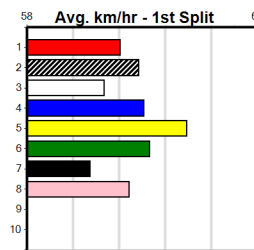

HIP POCKET BENDIGO (300+ RANK)

Distance: 425m, Race Type: Grade 6, Total Prizemoney: $1,530
1st: $1,000, 2nd: $320, 3rd: $160, 4th: $50

EPISODE FIVE (3) was impressive when placed here two runs back and he just needs a clear crack mid race. BIG BOY CABANG (2) is better than his past few runs and he just needs to step on terms. CRAIG KEEPING (4) can show early pace at times.

Watchdog Tips: **3** **2** **4** **6** **Bet:** Box Quinella 2,3,4 ($10 for 333.33%)

1

SHOWGIRL KARA (NSW)[6] **Every chance last time, this is harder, tested** **$16.00**

BK Bitch Oct-21 Sire: ORSON ALLEN Dam: VICTORIA'S KARA Trainer: David Shovan (Powlett Plains)

Owner(s): D Shovan
Winning Distances: < 300m (0) 300 - 399m (1) 400 - 499m (1) 500 - 599m (0) 600 - 699m (0) > 700m (0)

Winning Weights: 28.1(1) 29.0(1)

Run	Time	Dist	Wgt	Trk	Date	Time	BOB	Margin	1st/2nd (Time)	PIR	Checked	Comment	WR	Split 1	S/P	Grade
6th (2)	27.3	390	SHP	R12	31-Oct-24	23.25	22.11	13.00	SASSY PANAMA (22.36)	M/88	.	.	.	8.84	$33.00	T3-6
7th (8)	27.5	390	SHP	R11	07-Nov-24	22.96	22.26	11.00	EXPULSED (22.26)	M/47	.	.	.	8.71	$51.00	T3-6
7th (2)	27.1	390	SHP	R4	14-Nov-24	23.04	22.08	8.50L	ORIENTAL EMERALD (22.45)	M/67	.	.	.	8.75	$22.40	6G
5th (8)	27.5	425	BEN	R4	20-Nov-24	25.06	24.19	4.25L	MIAMI TICKET (24.77)	M/445	.	.	.	6.74	$16.30	6G
7th (1)	27.6	390	SHP	R12	28-Nov-24	23.44	22.30	7.00L	SLINGSHOT PENNY (22.96)	M/67	.	.	.	8.99	$6.00	6G
4th (6)	27.8	300	HVL	R11	02-Dec-24	17.15	16.80	4.00L	BULL INDEED (16.88)	M/4	.	.	.	4.12	$59.50	6G
4th (5)	27.5	425	BEN	R3	11-Dec-24	24.88	24.14	5.50L	HELLO COOPER (24.51)	M/555	.	.	.	6.82	$20.50	T3-6
2nd (7)	27.1	425	BEN	R5	18-Dec-24	24.74	24.15	4.25L	MISS YOUR KISS (24.44)	M/312	.	.	.	6.70	$18.20	T3-6

Last 3 wins NOT included above

Run	Time	Dist	Wgt	Trk	Date	Time	BOB	Margin	1st/2nd (Time)	PIR	Checked	Comment	WR	Split 1	S/P	Grade
1st (1)	29.0	425	BEN	R3	17-Apr-24	24.49	24.30	0.75L	BLUE FLAME (24.53)	M/122	.	SW	.	6.61	$13.70	M
1st (8)	28.1	390	WBL	R4	08-Jul-24	22.88	22.15	1.00L	SUPER CEVICHE (22.95)	M/11	.	SW	.	8.87	$14.60	7

Box History

Bx	1st	2nd	3rd	4th	5th	6th	7th	8th
1	1	1	1	1	1	1	1	1
2				1	2	2	2	2
3				1	1	1	1	1
4		1	1	1	1	1	1	1
5				1	1	1	1	1
6		3		1	1	1	1	1
7		1			1			
8	1				2		3	

Prize Best Starts Trk/Dts APM: $4540.00, 24.49(1)-17/4/24, 43-2-4-2, 15-1-2-1, 1222