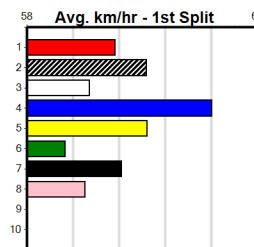

BENDIGO ADVERTISER (300+ RANK)

Distance: 425m, Race Type: Maiden, Total Prizemoney: $1,530
1st: $1,000, 2nd: $320, 3rd: $160, 4th: $50

BE FRANK (2) showed early speed when placed here two runs back and he may be the value runner. BULLET FORCE (4) was far from disgraced on debut and she can settle on the speed. THUNDER BAY (5) can run a cheeky race.

Watchdog Tips: 2 4 5 8 **Bet:** Win 2

1

ATOMIC DIVA [M] **$16.00**

BK Bitch **Sep-22** **Well beaten in all six runs here, look to others** **Sire: HARD STYLE RICO** **Dam: COLOURFUL PAST** **Trainer: Thomas Boehmke (Nareewillock)**

Owner(s): H Boehmke
Winning Distances: < 300m (0) 300 - 399m (0) 400 - 499m (0) 500 - 599m (0) 600 - 699m (0) > 700m (0)
Winning Weights:

Run	Rank	Dist	Track	Date	Time	BON	Margin	1st/2nd (Time)	PIR	Checked	Comment	W/R	Split 1	S/P	Grade
3rd (1)	29.9	410	HOR	R1	10-Sep-24	23.77	22.93	2.25L TYCOON JILL (23.62)	M/33	.	.	W	10.54	$7.40	M
8th (3)	30.5	425	BEN	R1	20-Sep-24	25.40	24.04	14.00 EXPULSED (24.47)	M/588	.	.	.	6.85	$18.40	M
4th (6)	30.7	410	HOR	R3	05-Oct-24	24.73	23.32	12.00 SOLAR JESSIE (23.95)	S/44	.	.	.	11.18	$5.10	M
6th (8)	31.0	425	BEN	R2	19-Oct-24	24.84	24.08	9.00L SCOOP THE LOOT (24.24)	M/466	.	.	.	6.79	$5.00	M
6th (1)	30.8	425	BEN	R1	06-Nov-24	25.06	23.88	13.00 CHATTANOOGA (24.21)	M/666	.	.	.	6.99	$6.40	RW
4th (6)	30.7	390	BAL	R2	11-Nov-24	23.15	22.11	9.00L FLAT CHAT (22.54)	S/55	.	.	.	8.84	$19.90	T3-M
6th (6)	30.7	410	HOR	R1	26-Nov-24	24.27	22.97	8.00L LYING TULLY (23.72)	M/34	.	.	.	10.80	$7.70	M
5th (4)	31.2	410	HOR	R2	13-Dec-24	24.67	23.27	21.00 FLEETWOOD ODIN (23.27)	S/75	.	.	.	11.21	$30.20	M

Last 3 wins NOT included above

Box History

Bx	1st	2nd	3rd	4th	5th	6th	7th	8th
1								
2						1		
3								1
4					1	1		
5								1
6				2		1	1	
7	1							
8						1		

Prize Best $905.00
Starts 24.75(4)-23/8/24
Trk/Dts 12-0-1-1
APM 6-0-0-0
553

2

BE FRANK [M] **$2.80**

BK Dog **Apr-22** **Handy effort two runs back, hard to hold out** **Sire: FERAL FRANKY** **Dam: WONDER MISS** **Trainer: David Shovan (Powlett Plains)**

Owner(s): D Shovan
Winning Distances: < 300m (0) 300 - 399m (0) 400 - 499m (0) 500 - 599m (0) 600 - 699m (0) > 700m (0)
Winning Weights:

Run	Rank	Dist	Track	Date	Time	BON	Margin	1st/2nd (Time)	PIR	Checked	Comment	W/R	Split 1	S/P	Grade
7th (8)	32.0	450	SHP	R3	31-Oct-24	26.98	25.48	9.50L WHERE TO NEXT (26.32)	M/433	.	.	.	6.87	$53.70	T3-M
7th (4)	32.5	450	SHP	R3	07-Nov-24	26.97	25.42	18.00 INSANE (25.72)	S/777	.	.	.	7.12	$41.80	T3-M
5th (5)	32.4	390	SHP	R1	14-Nov-24	23.03	22.08	6.00L RITA MAY (22.63)	M/23	.	.	.	8.64	$37.50	M
4th (4)	32.6	425	BEN	R2	20-Nov-24	25.16	24.19	1.5L BIG RIG (25.05)	Q/111	.	.	.	6.71	$17.70	M
3rd (1)	32.8	390	SHP	R1	28-Nov-24	23.58	22.30	1.25L TANZANIA ICON (23.51)	M/41	.	.	.	8.72	$13.90	M
4th (2)	33.3	300	HVL	R1	02-Dec-24	17.41	16.80	2.25L TIMBER JACK (17.26)	M/5	.	.	.	4.05	$8.20	M
2nd (4)	33.0	425	BEN	R9	11-Dec-24	24.81	24.14	10.00 ASTON HOOKED (24.14)	Q/122	.	.	.	6.67	$21.10	T3-M
7th (6)	33.2	390	SHP	R1	19-Dec-24	23.58	22.10	13.00 LAYLA NOVA (22.73)	Q/56	.	.	.	8.90	$33.10	M

Last 3 wins NOT included above

Box History

Bx	1st	2nd	3rd	4th	5th	6th	7th	8th
1			1	2	1	1		1
2								
3						1		2
4	1		2				1	1
5					1	2		1
6		1		1			2	2
7		1				2		1
8					1	1		1

Prize Best $1490.00
Starts 24.81(4)-11/12/24
Trk/Dts 33-0-2-2
APM 4-0-1-0
771