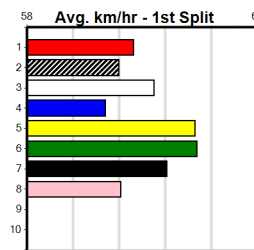

PETER BROWN CUSTOM HOMES (300+ RANK)

Distance: 500m, Race Type: Mixed 6/7, Total Prizemoney: $1,740
1st: $1,150, 2nd: $360, 3rd: $180, 4th: $50

KENNETH BALE (2) was a strong 28.53 winner here two runs back and he looks well graded in this event. PIP (6) owns a solid 28.47 PB here and she will be in the firing line from the outset. MOE PATTY (7) has been placed in both runs here.

Watchdog Tips: **2** **6** **7** **4** **Bet:** **Box Quinella 2,6,7 ($10 for 333.33%)**

1

GO JETTERS [7] **Just not racing well enough, look to others** **$16.00**

BD Dog Feb-22 Sire: ZAMBORA BROCKIE Dam: SHE'S A BLAZIN' Trainer: Jack Clarke (Creswick)

Owner(s): J Clarke

Winning Distances: < 300m (0) 300 - 399m (0) 400 - 499m (1) 500 - 599m (0) 600 - 699m (0) > 700m (0)

Winning Weights: 32.6(1)

8th (2)	32.4	350	HVL	R5	27-Sep-24	20.17	19.32	7.00L	ASTON WARRIOR (19.70)	S/7	6.84	$50.30	T3-RW
4th (1)	32.5	350	HVL <td>R4</td> <td>02-Oct-24</td> <td>20.25</td> <td>19.63</td> <td>3.25L</td> <td>DAREN'S TIGER (20.03)</td> <td>M/2</td> <td>6.77</td> <td>$9.00</td> <td>7</td>										
4th (5)	33.0	350	HVL <td>R5</td> <td>18-Oct-24</td> <td>20.13</td> <td>19.53</td> <td>6.50L</td> <td>JAZZ HANDS (19.70)</td> <td>M/3</td> <td>6.83</td> <td>$53.20</td> <td>T3-RW</td>										
6th (2)	33.7	450	BAL <td>R5</td> <td>07-Nov-24</td> <td>26.41</td> <td>25.56</td> <td>2.25L</td> <td>HARD ROTOR (26.26)</td> <td>Q/265</td> <td>6.75</td> <td>$47.10</td> <td>X67</td>										
5th (7)	33.6	450	BAL <td>R9</td> <td>14-Nov-24</td> <td>26.36</td> <td>25.67</td> <td>4.25L</td> <td>COUNTY TYRONE (26.07)</td> <td>M/656</td> <td>6.94</td> <td>$29.80</td> <td>T3-7</td>										
8th (5)	33.5	450	SHP <td>R8</td> <td>21-Nov-24</td> <td>26.42</td> <td>25.58</td> <td>9.50L</td> <td>AUDITION (25.78)</td> <td>M/788</td> <td>7.08</td> <td>$32.00</td> <td>T3-RW</td>										
5th (1)	33.5	350	HVL <td>R10</td> <td>17-Dec-24</td> <td>20.17</td> <td>19.60</td> <td>8.50L</td> <td>CHEWBACCA (19.60)</td> <td>S/6</td> <td>6.97</td> <td>$18.20</td> <td>7</td>										
7th (1)	32.9	450	BAL <td>R12</td> <td>24-Dec-24</td> <td>26.20</td> <td>25.09</td> <td>8.00L</td> <td>PAW NITRO (25.65)</td> <td>M/777</td> <td>6.92</td> <td>$29.90</td> <td>T3-7</td>										

Last 3 wins NOT included above

1st (3)	32.6	460	WGL	R1	04-Apr-24	26.35	26.18	1.00L	IZAKAYA LAD (26.42)	M/122	6.81	$2.70	T3-M
Trk/Dts													
APM													

Box History

Bx	1st	2nd	3rd	4th	5th	6th	7th	8th
1								
2								
3	1		2					
4					1			
5				1				1
6						2	2	
7						1	1	3
8						2		1

Prize Best Starts Trk/Dts APM $1700.00 29.03(1)-12/6/24 30-1-0-3 2-0-0-1 412

2

KENNETH BALE (NSW)[7] **Impressive winner two runs back, go close** **$2.80**

DKBD Dog Mar-22 Sire: JS FLAMIN ACE Dam: FAITHY BALE Trainer: Jordan Mcquillen (Lara)

Owner(s): FISHOUNDS (SYN), D Fisher, S Fisher

Winning Distances: < 300m (0) 300 - 399m (0) 400 - 499m (0) 500 - 599m (1) 600 - 699m (0) > 700m (0)

Winning Weights: 29.3(1)

4th (5)	26.8	450	WBL	R2	07-Feb-24	26.52	25.28	16.00	VINCENT BALE (25.43)	M/676	6.92	$11.20	M
5th (6)	28.5	400 <td>GEL <td>R1</td> <td>26-Apr-24</td> <td>23.29</td> <td>22.29</td> <td>5.50L</td> <td>TINKER BRUCE (22.94)</td> <td>M/57</td> <td>8.84</td> <td>$5.60</td> <td>M</td> </td>											
3rd (4)	28.5	450 <td>BAL <td>R3</td> <td>06-May-24</td> <td>26.35</td> <td>25.55</td> <td>4.75L</td> <td>WISDOM BALE (26.03)</td> <td>Q/333</td> <td>6.87</td> <td>$7.10</td> <td>T3-M</td> </td>											
2nd (2)	28.6	460 <td>GEL <td>R3</td> <td>14-May-24</td> <td>26.16</td> <td>25.61</td> <td>1.5L</td> <td>RUN DON'T WALK (26.07)</td> <td>M/433</td> <td>6.85</td> <td>$11.30</td> <td>M</td> </td>											
2nd (4)	28.7	460 <td>GEL <td>R3</td> <td>21-May-24</td> <td>26.37</td> <td>25.73</td> <td>5.00L</td> <td>RIVIA AKIRA (26.02)</td> <td>M/443</td> <td>6.81</td> <td>$3.30</td> <td>M</td> </td>											
4th (1)	28.9	400 <td>GEL <td>R1</td> <td>21-Jun-24</td> <td>23.03</td> <td>22.41</td> <td>1.5L</td> <td>SIR DODGE (22.93)</td> <td>Q/54</td> <td>8.84</td> <td>$3.70</td> <td>M</td> </td>											
1st (1)	29.3	500 <td>BEN <td>R1</td> <td>09-Oct-24</td> <td>28.53</td> <td>28.32</td> <td>1.00L</td> <td>SUFFOLK PARK (28.59)</td> <td>M/222</td> <td>6.78</td> <td>$1.50</td> <td>T3-M</td> </td>											
7th (7)	29.8	525 <td>MEP <td>R9</td> <td>18-Dec-24</td> <td>31.93</td> <td>29.94</td> <td>21.00</td> <td>RIVERSDALE MICK (30.52)</td> <td>S/6777</td> <td>5.49</td> <td>$19.80</td> <td>X67</td> </td>											

Last 3 wins NOT included above

Prize Best Starts Trk/Dts APM	Prize Best Starts Trk/Dts APM
	$2100.00 28.53(1)-9/10/24 8-1-2-1 1-1-0-0 880