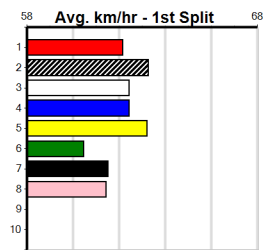

MADE SOLUTIONS ELECTRICAL & DATA (300+)

Distance: 425m, Race Type: Grade 7, Total Prizemoney: $1,530
1st: $1,000, 2nd: $320, 3rd: $160, 4th: $50

CANDLES (3) will find this easier than her most recent racing and she has the speed to make every post a winner. KURRACA JINNIE (7) is armed with good early burn and she will be prominent throughout. SLINGER (5) can run a cheeky race at odds

Watchdog Tips: **3** **7** **5** **4** **Bet:** **Win 3**

1

MY MATE HUX [7] ***** SCRATCHED ***** **$21.00**

BD Dog Nov-21 Sire: FERAL FRANKY Dam: NICKO DANCER
Owner(s): J Hall Trainer: Julie Hall (Dingee)

Winning Distances: < 300m (0) 300 - 399m (1) 400 - 499m (0) 500 - 599m (0) 600 - 699m (0) > 700m (0)

Winning Weights: 29.3(1)

Post	Age	Sex	Dist	Track	Date	Time	BOB	Margin	1st/2nd (Time)	PIR	Checked	Comment	WR	Split 1	S/P	Grade
7th (4)	29.5	390	SHP	R10	12-Sep-24	23.67	22.24	13.00	WONDERFUL GIRL (22.77)	M/87	.	.	W	9.17	$30.60	7
7th (8)	29.8	390	SHP	R10	10-Oct-24	23.12	22.16	5.00L	ANOTHER FIFTY (22.77)	M/36	.	.	.	8.67	$16.80	7
2nd (2)	29.8	390	SHP	R9	17-Oct-24	22.74	22.22	0.50L	MOE PATTY (22.71)	M/12	.	.	.	8.66	$59.90	T3-7
8th (5)	29.6	390	SHP	R9	24-Oct-24	23.48	22.09	12.00	GUNAI DAISY (22.66)	M/68	.	VO	W	8.89	$21.00	X67
7th (3)	29.4	390	SHP	R11	21-Nov-24	23.24	22.13	12.00	TWILIGHT TORI (22.43)	M/58	.	.	.	8.91	$52.70	T3-7
6th (5)	29.3	425	BEN	R10	27-Nov-24	25.26	24.03	12.00	MORAINÉ DEMON (24.44)	M/665	.	.	W	6.95	$63.70	T3-7
4th (4)	29.5	425	BEN	R9	04-Dec-24	24.81	24.18	2.00L	GOOD GIRL KIWI (24.68)	S/744	.	.	W	6.87	$55.40	7
7th (5)	29.9	390	SHP	R10	19-Dec-24	23.16	22.10	11.00	WAS HE SLOW (22.39)	S/77	.	.	W	8.94	$18.40	7

Last 3 wins NOT included above

Post	Age	Sex	Dist	Track	Date	Time	BOB	Margin	1st/2nd (Time)	PIR	Checked	Comment	WR	Split 1	S/P	Grade
1st (8)	29.3	390	SHP	R2	15-Aug-24	22.93	22.36	2.25L	SPOKEN (23.08)	M/12	.	.	.	8.62	$5.00	M

Prize Best Starts Trk/Dts APM: $1790.00, 24.81(4)-4/12/24, 23-1-2-0, 12-0-0-0, 800

2

LONG LEVERS [7] **Solid effort two runs back, can run a drum** **$10.00**

BK Dog Jan-22 Sire: BERNARDO Dam: MANILA ROSE
Owner(s): J Formosa Trainer: Jordan Formosa (Heathcote)

Winning Distances: < 300m (0) 300 - 399m (0) 400 - 499m (1) 500 - 599m (0) 600 - 699m (0) > 700m (0)

Winning Weights: 36.9(1)

Post	Age	Sex	Dist	Track	Date	Time	BOB	Margin	1st/2nd (Time)	PIR	Checked	Comment	WR	Split 1	S/P	Grade
6th (1)	37.6	500	BEN	R6	29-Oct-24	29.00	28.36	9.00L	BLUE FLAME (28.40)	M/877	.	.	.	6.96	$14.00	X67
8th (5)	37.5	450	SHP	R9	14-Nov-24	26.29	25.54	11.00	LUCKY LISA (25.54)	S/778	.	.	.	6.97	$51.80	7
7th (6)	37.7	500	BEN	R7	20-Nov-24	29.53	28.60	14.00	BLUE TICK STELLA (28.60)	M/655	.	.	.	6.97	$36.90	7
3rd (8)	37.8	390	SHP	R11	28-Nov-24	22.83	22.30	4.00L	MOBILE LAD (22.56)	S/74	.	.	.	8.96	$16.90	7
6th (5)	37.7	390	SHP	R11	05-Dec-24	22.77	22.18	5.00L	BREE CABANG (22.42)	Q/76	.	.	.	8.90	$27.80	T3-7
6th (1)	37.7	350	HVL	R5	12-Dec-24	20.02	19.47	5.50L	CONROY PARK (19.63)	M/7	.	.	.	6.82	$42.20	7
3rd (8)	38.1	350	HVL	R10	17-Dec-24	19.85	19.60	3.75L	CHEWBACCA (19.60)	Q/4	.	.	.	6.78	$3.90	7
6th (4)	38.2	390	SHP	R3	23-Dec-24	22.76	22.17	7.50L	TINKER BRUCE (22.26)	M/76	.	.	.	8.76	$56.40	X67

Last 3 wins NOT included above

Post	Age	Sex	Dist	Track	Date	Time	BOB	Margin	1st/2nd (Time)	PIR	Checked	Comment	WR	Split 1	S/P	Grade
1st (1)	36.9	450	SHP	R2	07-Sep-24	26.22	25.49	1.5L	SPOKEN (26.31)	M/222	.	.	.	6.87	$7.90	M

Prize Best Starts Trk/Dts APM: $1900.00, 25.17(8)-21/8/24, 23-1-0-4, 2-0-0-0, 1106