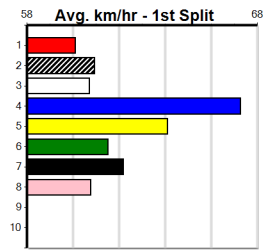

Bendigo
10
5:36PM
(VIC time)

HANRAHAN PLUMBING (300+ RANK)

Distance: 425m, Race Type: Grade 7, Total Prizemoney: $1,530
1st: $1,000, 2nd: $320, 3rd: $160, 4th: $50

HIGHLAND JACK (2) was far from disgraced here last time and he will find this a lot easier. TINY BIT SPOILT (4) has good early burn and he will keep the pressure on from the outset. SHY CABANG (7) won't be too far away.

Watchdog Tips: **2** **4** **7** **6** **Bet:** Box Quinella 2,4,7 ($10 for 333.33%)

1

MISSY HIGHLAND [7] **Rises in class but is an improving type, place** **$4.00**
BK Bitch Nov-22 Sire: HOOKED ON SCOTCH Dam: MISSY HA HA Trainer: Alan Bayliss (Daisy Hill)
Owner(s): Bulbay (SYN), P Bull, A Bayliss
Winning Distances: < 300m (0) 300 - 399m (0) 400 - 499m (1) 500 - 599m (0) 600 - 699m (0) > 700m (0)
Winning Weights: 25.8(1)

Run	Dist	Wgt	Track	Date	Time	BOB	Margin	1st/2nd (Time)	PIR	Checked	Comment	WR	Split 1	S/P	Grade
7th (4)	26.0	390	BAL	R4	24-Oct-24	23.29	22.08	15.00 JILL'S JULIETTE (22.25)	S/57	.	.	W	8.99	$19.40	M
8th (4)	26.2	390	BAL	R2	31-Oct-24	23.48	22.23	14.00 DOONGALLA SHANE (22.50)	S/88	.	.	W	8.85	$46.00	M
5th (7)	25.9	425	BEN	R1	06-Nov-24	24.98	23.88	11.00 CHATTANOOGA (24.21)	M/555	.	.	.	6.95	$46.20	RW
5th (1)	25.6	425	BEN	R2	20-Nov-24	25.20	24.19	2.25L BIG RIG (25.05)	M/335	.	.	.	6.75	$16.50	M
8th (4)	25.8	425	BEN	R2	27-Nov-24	25.31	24.03	13.00 LIFE AWAITS (24.46)	M/888	.	.	W	7.03	$70.50	T3-M
1st (1)	25.8	425	BEN	R2	04-Dec-24	24.72	24.18	1.5L CIRCLE WORK (24.81)	M/111	.	.	SW	6.66	$14.20	M

Last 3 wins NOT included above

Box	1st	2nd	3rd	4th	5th	6th	7th	8th
1	1				1			
2								
3								
4							1	2
5								
6								
7					1			
8								

Prize Best	$1000.00
Starts	24.72(1)-4/12/24
Trk/Dts	6-1-0-0
APM	4-1-0-0
	1000

2

HIGHLAND JACK [7] **Eye catching run last time out, hard to hold out** **$3.40**
BK Dog Sep-22 Sire: HARD STYLE RICO Dam: COLOURFUL PAST Trainer: Gary Hansen (Daisy Hill)
Owner(s): G Hansen
Winning Distances: < 300m (0) 300 - 399m (1) 400 - 499m (0) 500 - 599m (0) 600 - 699m (0) > 700m (0)
Winning Weights: 32.6(1)

Run	Dist	Wgt	Track	Date	Time	BOB	Margin	1st/2nd (Time)	PIR	Checked	Comment	WR	Split 1	S/P	Grade
8th (4)	32.9	450	BAL	R9	09-Sep-24	26.48	25.55	14.00 GOT A PULSE (25.55)	S/888	.	.	.	6.94	$13.70	T3-RW
6th (6)	32.9	450	BAL	R11	16-Sep-24	26.22	25.34	13.00 GRACE'S ENTITY (25.34)	M/777	.	.	SW	6.93	$11.20	T3-RW
8th (8)	33.1	390	SHP	R9	10-Oct-24	23.50	22.16	9.00L PUZZLE AVENUE (22.88)	S/78	.	.	.	8.81	$4.80	7
3rd (1)	32.7	400	GEL	R9	15-Oct-24	23.22	22.45	2.00L CHICKEN BURGER (23.08)	M/73	.	.	SW	8.94	$5.60	7
8th (7)	32.9	390	BAL	R9	21-Oct-24	23.39	22.03	6.50L DELL MISTER (22.94)	S/77	.	.	.	8.87	$20.10	T3-7
5th (4)	32.9	425	BEN	R4	26-Oct-24	25.11	24.08	14.00 WE ARE ONE (24.17)	S/786	.	.	.	6.89	$20.40	7
6th (7)	32.7	425	BEN	R11	11-Dec-24	24.76	24.14	8.00L CHERRY TIME (24.21)	S/888	.	.	.	6.78	$26.30	T3-7
3rd (7)	32.3	425	BEN	R4	18-Dec-24	24.81	24.15	2.00L BOO BOO GIBLET (24.69)	S/574	.	.	SW	6.80	$22.50	T3-7

Last 3 wins NOT included above

Box	1st	2nd	3rd	4th	5th	6th	7th	8th
1			1	1				
2								
3		1						
4			1		1			1
5								
6	1					1		
7			1			1		1
8								1

Prize Best	$2175.00
Starts	24.76(7)-11/12/24
Trk/Dts	12-1-1-3
APM	3-0-0-1
	1198