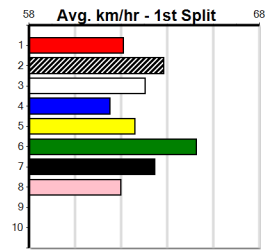

Bendigo
12
6:20PM
(VIC time)

ONE MORE RACE TO GO (300+ RANK)

Distance: 425m, Race Type: Grade 5, Total Prizemoney: $1,530
1st: $1,000, 2nd: $320, 3rd: $160, 4th: $50

DARTRIX BALE (8) was a handy 24.15 winner here from this draw recently and he can atone for his two luckless runs since. WHAT A SPIRIT (6) showed early speed at Shepparton and she can ping the lids. MY COMPASS (3) has a good record here.

Watchdog Tips: **8** **6** **3** **5** **Bet:** Box Quinella 3,6,8 ($10 for 333.33%)

1

MINCHER MAGIC [5] **Down on confidence, draw helps, place claims** **$8.00**
BE Dog Sep-21 Sire: AUSSIE INFRARED Dam: BECKY BALE
Owner(s): B Brown Trainer: Brian Brown (Axedale)
Winning Distances: < 300m (0) 300 - 399m (2) 400 - 499m (1) 500 - 599m (0) 600 - 699m (0) > 700m (0)
Winning Weights: 31.1(1) 31.5(1) 31.9(1)

Run	Box	Dist	Track	Date	Time	BOB	Margin	1st/2nd (Time)	PIR	Checked	Comment	WR	Split 1	S/P	Grade
5th (3)	31.8	390	SHP	R10	22-Aug-24	23.18	22.33	10.00 SCOTT CRUSH (22.51)	M/56	.	.	.	8.75	$19.10	T3-6
3rd (5)	31.8	425	BEN	R11	28-Aug-24	24.64	24.19	2.50L TORNADO JACK (24.46)	M/221	.	V7	.	6.72	$13.90	T3-6
1st (5)	31.5	390	SHP	R3	07-Sep-24	22.55	22.49	3.5L MARKET STACEY (22.79)	M/11	.	.	.	8.59	$2.70	6G
6th (7)	31.4	425	BEN	R11	11-Sep-24	25.16	24.14	6.50L SWANNY RIVER (24.72)	M/776	.	.	.	6.86	$6.80	T3-5
7th (4)	31.4	425	BEN	R12	18-Sep-24	24.89	24.12	12.00 CRUSOE RICO (24.12)	M/756	.	.	.	6.82	$20.20	T3-5
7th (5)	31.1	425	BEN	R12	26-Sep-24	25.45	24.09	13.00 LALA NOEL (24.59)	M/777	.	.	.	6.87	$3.50	T3-5
7th (3)	31.7	425	BEN	R11	14-Dec-24	25.38	24.07	17.00 MAC CRUZ (24.23)	M/557	.	.	.	6.95	$8.20	5
5th (5)	31.4	390	SHP	R12	19-Dec-24	22.80	22.10	8.00L FIRING CHIEF (22.26)	Q/55	.	.	.	8.76	$24.50	5

Last 3 wins NOT included above

1st (7)	31.1	390	SHP	R1	08-Feb-24	23.05	22.17	3.00L MISS PHOEBE (23.25)	M/22	.	.	.	8.66	$3.50	M
1st (7)	31.9	425	BEN	R9	14-Aug-24	24.33	23.98	2.50L MR. EVERLAST (24.49)	Q/111	.	SW	.	6.65	$14.20	T3-7

Box History

Box	1st	2nd	3rd	4th	5th	6th	7th	8th
1			1					
2				1		1		2
3		1		1	1	1	1	
4					1	1	1	
5	1		1		4	1	1	
6					1	1		
7	2	1	1				1	2
8							1	

Prize Best Starts 24.33(7)-14/8/24
Trk/Dts 33-3-2-3
APM 15-1-0-2
1415