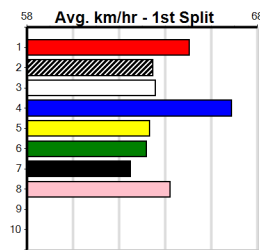

SPORTSBET SET A DEPOSIT LIMIT (300+)

Distance: 425m, Race Type: Grade 5, Total Prizemoney: $1,530
1st: $1,000, 2nd: $320, 3rd: $160, 4th: $50

LEAVE ME IN (8) has a good record here and she is drawn to get all the breaks. PRINCE PIERRE (7) is another who goes well here and he can work into the mix in the middle stages. LEKTRA APRIL (1) is drawn to be prominent throughout.

Watchdog Tips: **8** **7** **1** **6** **Bet:** Box Quinella 1,7,8 ($10 for 333.33%)

1

LEKTRA APRIL [5] **Drawn to be prominent throughout, major player** **$4.60**

F Bitch **Oct-20** **Sire: DYNA CHANCER** **Dam: UPTOWN FUNK** **Trainer: Wayne Hooke (Wellsford)**

Owner(s): J Hooke

Winning Distances: < 300m (0) 300 - 399m (7) 400 - 499m (5) 500 - 599m (0) 600 - 699m (0) > 700m (0)

Winning Weights: 26.8(1) 27.0(1) 28.2(1) 28.3(1) 28.4(3) 28.5(1) 28.6(2) 28.7(1) 28.8(1)

Box	1st	2nd	3rd	4th	5th	6th	7th	8th
1	1	2	2	1	4			
2	1	2	4	1	1	1	1	1
3	2	1	1	2			1	
4	2	1		2	1	1	1	2
5	1	2	1	1			2	1
6	1		3	1		3		
7	2	1	1	1	2			1
8	2	1	1			1	2	

Last 3 wins NOT included above

Box	1st	2nd	3rd	4th	5th	6th	7th	8th							
1	7	28.6	425	BEN	R10	07-Jul-23	24.03	23.49	1.00L ZIPPING PHOENIX (24.09)	M/111		SW	6.52	$6.00	5
1	7	28.7	390	BAL	R12	19-Jul-23	22.31	22.08	2.75L OVERDRAWN (22.49)	M/11			8.48	$4.50	5
1	1	28.8	390	SHP	R4	09-May-24	22.64	22.22	1.00L PENNY BLUE DEMON (22.70)	M/42			8.59	$3.10	5

Prize Best Starts Trk/Dts APM $34328.57 23.95(4)-5/5/23 73-12-10-12 9-2-2-2 2219

2

ROSTRON [5] **Capable but can push up the track, next time** **$10.00**

BK Dog **Dec-20** **Sire: SHIMA BAR** **Dam: FIRE SWIFTY** **Trainer: Shannon Rostron (Epsom)**

Owner(s): Rostrons (SYN), S Rostron, J Rostron

Winning Distances: < 300m (0) 300 - 399m (0) 400 - 499m (8) 500 - 599m (0) 600 - 699m (0) > 700m (0)

Winning Weights: 34.7(1) 35.5(2) 35.6(2) 35.8(1) 36.1(1) 36.2(1)

Box	1st	2nd	3rd	4th	5th	6th	7th	8th
1	1			2	1	1	1	
2	1	1			2	2	2	
3		1			1	2	1	1
4	2		2				1	1
5					2	3	3	
6	3	1	1		1		2	1
7	1	1		1	1	1		1
8		2	1	2				1

Last 3 wins NOT included above

Box	1st	2nd	3rd	4th	5th	6th	7th	8th							
1	6	34.7	425	BEN	R12	21-Jun-23	24.37	24.02	3.75L KRAKEN STORM (24.63)	M/111			6.76	$2.40	T3-5
1	2	35.6	425	BEN	R6	21-Feb-24	24.30	23.87	2.75L CINDY'S KYLE (24.48)	M/111		SW	6.70	$1.80	5
1	4	35.8	425	BEN	R10	20-Mar-24	24.11	24.11	2.75L IMPASSIONED (24.30)	M/111			6.60	$5.30	5

Prize Best Starts Trk/Dts APM $14995.00 23.79(6)-15/2/23 55-8-6-4 18-6-1-0 1400

3

SPOILER ALERT [5] **Wide runner underneath is a worry, may find bother** **$8.00**

BD Dog **Nov-21** **Sire: FERAL FRANKY** **Dam: NICKO DANCER** **Trainer: Barry Hall (Dingee)**

Owner(s): J Hall

Winning Distances: < 300m (0) 300 - 399m (5) 400 - 499m (0) 500 - 599m (0) 600 - 699m (0) > 700m (0)

Winning Weights: 28.8(1) 29.0(2) 29.1(1) 29.2(1)

Box	1st	2nd	3rd	4th	5th	6th	7th	8th
1		1	1	2	1	2		
2			1	1	1		2	1
3		1	1	1	1		1	1
4	1				1	3		1
5	1	1	1		1		1	2
6	1	1	1			1	1	
7	2	1	1			2	1	2
8	1	1	2		1	2	1	

Last 3 wins NOT included above

Box	1st	2nd	3rd	4th	5th	6th	7th	8th							
1	5	28.8	390	SHP	R10	01-Feb-24	22.44	22.17	2.00L CINNABAR ICON (22.56)	M/11		SW	8.47	$14.10	T3-6
1	7	29.0	390	SHP	R4	12-Feb-24	22.50	22.01	3.5L ZAP (22.73)	M/11			8.53	$11.80	5
1	8	29.1	390	SHP	R12	08-Apr-24	22.23	21.71	1.25L RADEBE (22.31)	M/22			8.48	$8.20	5

Prize Best Starts Trk/Dts APM $14110.00 24.25(3)-8/3/24 51-5-7-7 14-0-0-4 3750