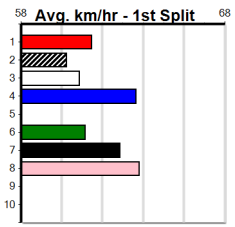

Sale

INTA PLUMBING SERVICES

Distance: 435m, Race Type: Grade 5 T3, Total Prizemoney: $1,530
1st: $1,000, 2nd: $320, 3rd: $160, 4th: $50

5
12:38PM
(VIC time)

ARLUNYA (2) can explode once into full stride in his raced and he looks hard to hold out here after a smart win 2 back. MY JUANITA (3) will find this much easier than her most recent racing and she can make her presence felt.

Watchdog Tips: **2** **3** **1** **6** **Bet:** **Win 2**