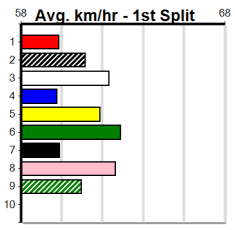

Suggested Quaddie:

- 1st Leg: 2,3 2nd Leg: 1,2,3,8
- 3rd Leg: 2,6 4th Leg: 1,3,4
- Cost: \$50 for 104.17%

Download Now

Mobile Form Guide

Average Winning Time:

Distance	Grade	Avg. Time
435m	Tier 3 - Grade 6	24.72
435m	Grade 5 T3	24.79
435m	Tier 3 - Grade 7	24.84
435m	Tier 3 - Restricted Win	24.89
435m	Tier 3 - Maiden	24.98

Track Record:

Distance	Time	Greyhound	Date Set
435m	23.925	BORACAY STORM	26-Dec-24
510m	28.223	NANGAR JIM	26-Dec-24
640m	36.191	CANYA ALL CLASS	20-Dec-24

Sale

Sale

SPORTSBET SAME RACE MULTI

Distance: 435m, Race Type: Tier 3 - Maiden, Total Prizemoney: \$1,530
1st: \$1,000, 2nd: \$320, 3rd: \$160, 4th: \$50