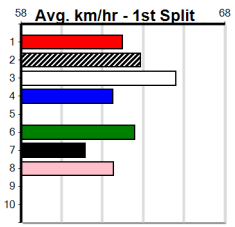

Sale

TOONGABBIE LODGE

Distance: 435m, Race Type: Grade 5 T3, Total Prizemoney: $1,530
1st: $1,000, 2nd: $320, 3rd: $160, 4th: $50

6

1:04PM
(VIC time)

UNLEASH ZAC (1) showed good speed in his smart recent wins here and he is drawn to make every post a winner today. STARLIGHT TYSON (2) can race on the speed from the outset in this and he looks like the big danger here.

Watchdog Tips: **1** **2** **3** **8** **Bet:** **Win 1**