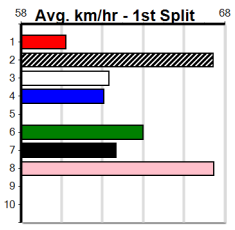

Sale

RANFORD'S FAMILY BUTCHER

Distance: 435m, Race Type: Grade 5 T3, Total Prizemoney: $1,530
1st: $1,000, 2nd: $320, 3rd: $160, 4th: $50

7

1:20PM
(VIC time)

BANK ROBBER (2) can explode soon after box rise in his races and he may have a bit too much class for his rivals in this. DR. ERICA (6) will find this much easier than her last few starts and she could be the main danger here.

Watchdog Tips: **2** **6** **7** **4** **Bet:** **Quinella 2/6 ($10 for 1000%)**