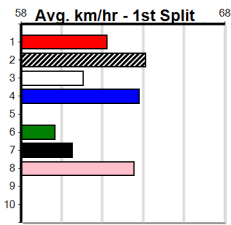

Sale

ACCELL ANIMAL THERAPY - VIC

Distance: 435m, Race Type: Tier 3 - Grade 7, Total Prizemoney: $1,530
1st: $1,000, 2nd: $320, 3rd: $160, 4th: $50

4

12:18PM

(VIC time)

BEST DRESSED (2) was a solid all the way Warragul winner 3 back and he is drawn to repeat the feat in this. SODA DIESEL (4) showed good speed in his smart recent straight placings and he could be prominent throughout here.

Watchdog Tips:

2

4

8

3

Best:

Win 2