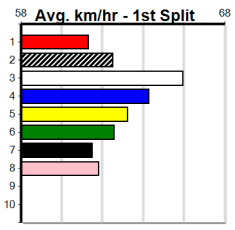

Sale

BSG AUSTRALIA

Distance: 435m, Race Type: Tier 3 - Grade 6, Total Prizemoney: $1,530
1st: $1,000, 2nd: $320, 3rd: $160, 4th: $50

9

1:54PM
(VIC time)

NORMAL LIFE (4) will find this much easier than her most recent racing and she may only need to step on terms to salute here. DR. ANNE (6) was a smart all the way winner here 3 starts back and looks like the main danger.

Watchdog Tips:

4 **6** **1** **8**

Bet:

Win 4