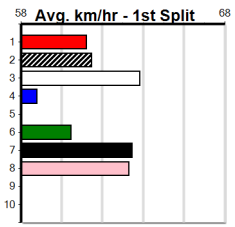

Sale

11

2:34PM

(VIC time)

PHILLIPSONS-SUPPORT COMMUNITY

Distance: 435m, Race Type: Grade 5 T3, Total Prizemoney: $1,530
1st: $1,000, 2nd: $320, 3rd: $160, 4th: $50

SWEET TONIGHT (1) showed speed in her good win here 3 starts back and she is drawn for a repeat performance today. CARLIN (6) can show good mid race pace and he could challenge with the aid of a vacant box on his inside.

Watchdog Tips: **1** **6** **2** **8** **Bet:** **Win 1**