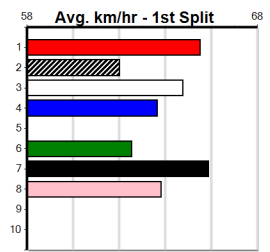

Sale

8

1:39PM

(VIC time)

ED FOUNTAIN REMOVALS

Distance: 435m, Race Type: Grade 5 T3, Total Prizemoney: $1,530
1st: $1,000, 2nd: $320, 3rd: $160, 4th: $50

INTER CYBORG (3) has shown good early speed in recent times and he may prove hard to catch if he can find the arm here. TILLY GIRL (4) has recorded good placings here in 2 of her last 3 starts and could be right in the finish again.

Watchdog Tips: **3** **4** **1** **6** **Bet:** Box Quinella 1,3,4 ($10 for 333.33%)

1

PLAYBACK [5] **Drawn to race closer to the speed, big chance.** **$6.00**

BK Dog **Oct-22** **Sire: PLAYLIST** **Dam: VALLEY REAPER** **Trainer: Matthew Clark (Briagolong)**

Owner(s): P Pollutro
Winning Distances: < 300m (0) 300 - 399m (2) 400 - 499m (1) 500 - 599m (0) 600 - 699m (0) > 700m (0)
Winning Weights: 33.8(2) 34.1(1)

Plc	Dist	Wgt	Sex	Age	Track	Date	Time	Margin	1st/2nd (Time)	PIR	Checked	Comment	WR	Split 1	S/P	Grade
1=	(4)	33.8	350	HVL	R9	06-Sep-24	19.79	19.01	0.50L SPARTAN	S/6	.	.	.	6.85	$1.90	T3-7
1st	(1)	33.8	400	WGL	R3	12-Sep-24	22.86	22.86	3.00L OLYMPIC HISTORY (23.07)	M/22	.	.	.	8.47	$3.90	T3-6
3rd	(5)	34.1	350	HVL	R10	22-Sep-24	19.44	18.92	3.25L CAROLYN'S JOY (19.22)	S/4	.	.	.	6.61	$19.00	5
3rd	(3)	33.9	460	WGL	R7	27-Sep-24	26.29	25.65	6.50L CAPRICORN ONE (25.84)	M/455	.	SW	.	6.57	$8.80	RW
4th	(8)	33.9	460	WGL	R8	11-Oct-24	26.20	25.95	3.75L NO MORE GAMES (25.95)	M/843	.	.	.	6.75	$11.80	X45
6th	(4)	33.7	460	WGL	R5	08-Nov-24	26.31	25.55	8.00L SPRITELY SIAN (25.75)	S/777	.	.	.	6.62	$24.90	5H
6th	(6)	34.0	460	WGL	R8	19-Nov-24	26.43	25.67	2.50L BANKRUPT (26.26)	M/666	.	.	.	6.70	$9.40	5
5th	(2)	33.8	460	WGL	R10	29-Nov-24	26.52	25.62	13.00L REALITY BEST (25.68)	S/355	.	.	.	6.68	$8.10	RW

Last 3 wins NOT included above

Plc	Dist	Wgt	Sex	Age	Track	Date	Time	Margin	1st/2nd (Time)	PIR	Checked	Comment	WR	Split 1	S/P	Grade
1st	(8)	34.1	300	HVL	R1	14-Jul-24	17.10	16.69	5.50L DAMAGED PANEL (17.46)	S/3	.	.	.	4.13	$9.10	M

Box History

Bx	1st	2nd	3rd	4th	5th	6th	7th	8th
1	1							
2					1			
3			1	1				
4	1			1		1		
5				1				
6						1		
7								
8	1			2				

Prize Best Starts Trk/Dts APM

Prize				$4190.00				
Best Starts				FSH				
Trk/Dts				12-3-0-2				
APM				0-0-0-0				2143