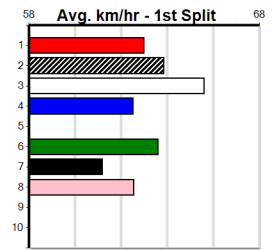

Sale

6

1:04PM

(VIC time)

TOONGABBIE LODGE

Distance: 435m, Race Type: Grade 5 T3, Total Prizemoney: $1,530
1st: $1,000, 2nd: $320, 3rd: $160, 4th: $50

UNLEASH ZAC (1) showed good speed in his smart recent wins here and he is drawn to make every post a winner today. STARLIGHT TYSON (2) can race on the speed from the outset in this and he looks like the big danger here.

Watchdog Tips: **1** **2** **3** **8** **Bet:** **Win 1**

1

UNLEASH ZAC (NSW)[5] **Shown speed in good recent wins, can go close.** **$3.20**

RF Dog Apr-22 Sire: BEAST UNLEASHED Dam: TRY CATCH TANYA Trainer: Andrew Wood (Nambrok)

Owner(s): J Dihm

Winning Distances: < 300m (0) 300 - 399m (0) 400 - 499m (4) 500 - 599m (0) 600 - 699m (0) > 700m (0)

Winning Weights: 29.4(1) 29.9(1) 30.2(2)

Post	Dist	Wgt	Track	Date	Time	BOB	Margin	1st/2nd (Time)	PIR	Checked	Comment	WR	Split 1	S/P	Grade
5th (4)	30.1	400	WGL	R7	25-Oct-24	23.34	22.52	12.00 ALL JAZZ (22.52)	M/55	.	.	.	8.59	$14.80	6G
6th (2)	30.4	435	SLE	R3	03-Nov-24	25.19	24.26	8.50L DR. YELLOWSTONE (24.61)	M/456	.	.	.	5.32	$15.00	X67
4th (2)	29.6	400	WGL	R9	19-Nov-24	22.99	22.27	3.5L PRETTY PIPA (22.75)	M/55	.	.	.	8.53	$22.20	RWH
2nd (7)	29.8	435	SLE	R12	27-Nov-24	25.18	24.44	1.5L TOMMY THE HOOD (25.08)	M/133	.	.	.	5.34	$3.90	6G
5th (4)	30.1	460	WGL	R7	03-Dec-24	26.42	25.95	4.50L BETTY'S GARDEN (26.12)	S/655	.	.	.	6.69	$19.10	X67
1st (8)	30.2	435	SLE	R9	11-Dec-24	24.93	24.66	0.50L HOLLY ROSE (24.95)	M/122	.	SW	.	5.38	$3.10	X67
1st (1)	30.2	435	SLE	R9	18-Dec-24	24.88	24.38	0.50L OUR MABEL (24.91)	Q/122	.	.	.	5.33	$3.40	T3-5
7th (6)	30.1	435	SLE	R10	22-Dec-24	25.64	24.14	17.00 DARNOLD DIESEL (24.48)	M/577	.	.	.	5.36	$14.00	5

Last 3 wins NOT included above

Post	Dist	Wgt	Track	Date	Time	BOB	Margin	1st/2nd (Time)	PIR	Checked	Comment	WR	Split 1	S/P	Grade
1st (1)	29.4	401	RIC	R2	04-Feb-24	23.46	22.73	0.10L BOB THUNDER (23.47)	311	.	311	.	6.90	$4.00	M
1st (6)	29.9	435	SLE	R10	16-Oct-24	24.82	24.34	0.50L LUCA SKYWALKER (24.85)	M/222	.	.	.	5.35	$28.90	7

Box History

Bx	1st	2nd	3rd	4th	5th	6th	7th	8th
1	2	2						
2				1	1	1	1	1
3		1						
4					3		1	
5		1	1	1				
6	1	1	1	2	1			2
7		1			1	2		
8	1				1			

Prize Best Starts Trk/Dts APM $9945.00 24.82(6)-16/10/24 32-4-5-1 6-3-1-0 4774