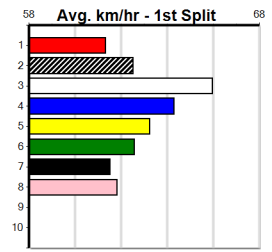

BSG AUSTRALIA

Distance: 435m, Race Type: Tier 3 - Grade 6, Total Prizemoney: $1,530
1st: $1,000, 2nd: $320, 3rd: $160, 4th: $50

NORMAL LIFE (4) will find this much easier than her most recent racing and she may only need to step on terms to salute here. DR. ANNE (6) was a smart all the way winner here 3 starts back and looks like the main danger.

Watchdog Tips: 4 6 1 8 **Bet:** Win 4

Form Box	Wgt	Dist	Track	Date	Time	BON	Margin	1st/2nd (Time)	PIR	Checked	Comment	WR	Split 1	S/P	Grade

AKINA ARIA [6] **$5.50**

BK **Bitch** **Jan-21** **Sire: BERNARDO** **Dam: AKINA MOSS**

Owner(s): TAMBO (SYN), S Mckay, J Rowley, D Mckay **Trainer: Jennifer Rowley (Denison)**

Winning Distances: < 300m (0) 300 - 399m (2) 400 - 499m (0) 500 - 599m (0) 600 - 699m (0) > 700m (0)

Winning Weights: 28.7(1) 28.8(1)

3rd (7)	30.0	435	SLE	R9	05-Nov-24	25.03	24.54	2.75L TILLY GIRL (24.85)	M/533	.	.	.	5.47	$8.80	T3-RW
4th (7)	29.7	435	SLE	R10	10-Nov-24	25.08	24.30	9.50L ROYAL PRIDE (24.44)	M/365	.	.	.	5.35	$12.40	X67H
5th (4)	29.9	435	SLE	R11	13-Nov-24	25.25	24.42	5.50L STRIKE IT RYKER (24.88)	M/555	.	.	.	5.68	$5.10	T3-6
6th (4)	29.8	435	SLE	R12	27-Nov-24	25.56	24.44	7.00L TOMMY THE HOOD (25.08)	M/466	.	SW	.	5.55	$12.40	6G
4th (6)	29.9	435	SLE	R3	04-Dec-24	25.19	24.43	8.00L ELITE DOM (24.64)	Q/244	.	.	.	5.29	$38.70	T3-6
3rd (5)	30.1	435	SLE	R9	11-Dec-24	25.26	24.66	4.75L UNLEASH ZAC (24.93)	M/554	.	.	.	5.54	$43.40	X67
4th (2)	29.6	435	SLE	R4	18-Dec-24	25.00	24.38	5.50L TERRORISING TOM (24.62)	M/676	.	.	.	5.43	$17.80	T3-6
6th (2)	29.5	435	SLE	R9	22-Dec-24	25.22	24.14	6.00L WARRIOR JACK (24.82)	M/776	.	.	.	5.56	$65.80	6G

Last 3 wins NOT included above

1st (1)	28.8	395	TRA	R2	28-Jun-23	22.67	22.38	2.00L GYPSY LEE ROSE (22.80)	M/111	.	.	.	3.76	$14.70	M
1st (3)	28.7	395	TRA	R3	05-Jul-23	22.53	22.35	1.75L HARVEY (22.65)	Q/111	.	.	.	3.72	$32.10	X67

Box History

Bx	1st	2nd	3rd	4th	5th	6th	7th	8th
1	1	2			1	2		
2			1	2		1	2	1
3	1					2		
4					1	3	3	
5		1	1		2			
6		2		1				
7			2	1	2	1		
8		2		2			2	

Prize Best Starts Trk/Dts APM

Prize	$7875.00
Best Starts	25.00(2)-18/12/24
Trk/Dts	44-2-5-6
APM	9-0-0-2
	815

HURRICANE PAT [6] **$26.00**

BK **Bitch** **Apr-20** **Sire: SMOKE HOME** **Dam: FALLEN STAR**

Owner(s): V Sultana **Trainer: Victoria Sultana (Trafalgar East)**

Winning Distances: < 300m (0) 300 - 399m (1) 400 - 499m (1) 500 - 599m (0) 600 - 699m (0) > 700m (0)

Winning Weights: 25.4(1) 27.9(1)

6th (7)	28.4	400	WGL	R4	05-Sep-24	24.01	23.16	8.00L OUT OF CHARGE (23.48)	M/35	.	.	.	8.76	$121.00	6G
7th (7)	28.2	400	WGL	R3	13-Sep-24	23.48	22.67	9.50L FLYING HELLCAT (22.83)	Q/37	.	.	.	8.47	$54.40	X67
7th (6)	28.0	400	WGL	R11	26-Sep-24	23.70	22.85	9.50L BON STAR (23.06)	S/88	.	.	.	8.87	$63.80	T3-RW
5th (5)	27.7	400	WGL	R11	04-Oct-24	23.30	22.71	5.50L HAMISH ROSE (22.91)	Q/34	.	.	.	8.57	$52.50	X67
7th (2)	27.5	435	SLE	R10	18-Oct-24	25.54	24.54	11.00 JUST LIKE AUDREY (24.84)	S/777	.	.	.	5.44	$89.30	T3-6
5th (6)	27.6	435	SLE	R11	23-Oct-24	25.70	24.65	10.00 WHISPER PIE (25.03)	M/555	.	.	.	5.45	$47.40	X67
8th (3)	27.4	400	WGL	R10	01-Nov-24	24.04	22.49	19.00 SUMMER SUNSET (22.74)	M/78	.	.	.	8.74	$44.30	6G
6th (4)	27.1	435	SLE	R10	05-Nov-24	26.21	24.54	22.00 WOODSIDE CRUISER (24.71)	M/366	.	V21	.	5.41	$35.40	T3-6

Last 3 wins NOT included above

1st (1)	25.4	400	WGL	R1	16-Dec-21	23.46	22.63	2.00L SPECTER LITT (23.59)	M/11	.	C1	.	W	8.66	$3.10	T3-M
1st (6)	27.9	350	TRA	R1	24-Jul-23	20.61	20.11	0.25L BALDO (20.63)	S/53	.	.	SW	.	6.88	$21.00	7