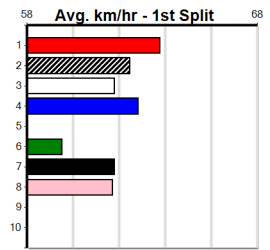

Sale

AUSSIE SECRET @ STUD

3

11:58AM

(VIC time)

Distance: 435m, Race Type: Tier 3 - Grade 7, Total Prizemoney: $1,530
1st: $1,000, 2nd: $320, 3rd: $160, 4th: $50

SELECT JEALOUS (1) is drawn to race on the speed from the outset in this and he looks like the one to beat here. DERMOTT ROSE (7) has plenty of ability and he could make his presence felt mid race. SONGKRAN (2) can show early speed as well.

Watchdog Tips: **1** **7** **2** **3** **Bet:** **Win 1**

1

SELECT JEALOUS [7] **Drawn to race on the speed throughout, go close.** **$3.00**

BK Dog Jul-22 Sire: BERNARDO Dam: MY DREAMER Trainer: Ken Bailey (Bundalaguah)

Owner(s): K Bailey

Winning Distances: < 300m (0) 300 - 399m (0) 400 - 499m (1) 500 - 599m (0) 600 - 699m (0) > 700m (0)

Winning Weights: 29.7(1)

3rd	4th	5th	6th	7th	8th	9th	10th	11th	12th	13th	14th	15th	16th	17th	18th	19th	20th	21st	22nd	23rd	24th	25th	26th	27th	28th	29th	30th	
3rd (7)	29.7	435	SLE	R2	13-Oct-24	25.02	24.07	3.5L	DR. ZEEKA (24.78)	M/112	. . . . .	5.27	$9.20	M														
3rd (1)	29.6	400	WGL	R2	25-Oct-24	23.34	22.52	2.50L	JACK'S ELATION (23.18)	Q/12	. . . . .	8.45	$2.80	M														
2nd (2)	29.6	435	SLE	R2	30-Oct-24	24.98	24.81	1.75L	UNDERCOVER GUY (24.86)	Q/122	. . . . .	5.27	$3.20	M														
1st (8)	29.7	435	SLE	R3	05-Nov-24	24.83	24.54	2.75L	ESTHER'S JAKIT (25.01)	M/111	. . . . .	5.24	$1.80	T3-RW														
4th (1)	29.8	435	SLE	R10	13-Nov-24	25.40	24.42	2.75L	CARLIN (25.21)	Q/111	. . . . .	5.26	$3.10	T3-RW														
6th (3)	29.5	435	SLE	R4	24-Nov-24	25.42	24.22	8.50L	DR. BELL (24.85)	M/555	. . . . .	5.35	$33.40	X67														
3rd (4)	29.9	435	SLE	R2	04-Dec-24	25.21	24.43	6.50L	DR. ANNE (24.76)	M/433	. . . . .	5.37	$3.10	T3-7														

Last 3 wins NOT included above

Bx	1st	2nd	3rd	4th	5th	6th	7th	8th
1								
2	1							
3								
4								
5								
6								
7								
8	1							

Prize Best	$2050.00
Starts	24.83(8)-5/11/24
Trk/Dts	7-1-1-3
APM	6-1-1-2 1504

2

SONGKRAN (NSW)[7] **Good early, smart placings in 2 of last 4, chance.** **$5.50**

BK Dog May-22 Sire: FLYING RICCIARDO Dam: SHE'S ESPERANZA Trainer: Adrian Nuttall (Woodside)

Owner(s): L Cardillo

Winning Distances: < 300m (0) 300 - 399m (0) 400 - 499m (1) 500 - 599m (0) 600 - 699m (0) > 700m (0)

Winning Weights: 30.5(1)

3rd	4th	5th	6th	7th	8th	9th	10th	11th	12th	13th	14th	15th	16th	17th	18th	19th	20th	21st	22nd	23rd	24th	25th	26th	27th	28th	29th	30th
3rd (2)	30.2	435	SLE	R4	18-Oct-24	25.48	24.54	7.00L	DR. DUCKY (25.02)	M/633	. . . . .	5.45	$4.70	T3-7													
5th (5)	30.0	400	WGL	R4	24-Oct-24	23.44	22.95	7.50L	PARUMBA DAWN (22.95)	M/44	. . . . .	8.65	$14.20	T3-7													
3rd (7)	30.0	510	SLE	R7	30-Oct-24	29.67	28.98	9.00L	ASTON PERK (29.06)	M/333	. . . . .	9.46	$17.10	X67													
5th (7)	29.9	460	WGL	R7	07-Nov-24	27.75	26.02	25.00	MORE WINE PLEASE (26.02)	M/865	. . . . .	6.87	$21.40	T3-RW													
3rd (3)	29.9	400	WGL	R10	21-Nov-24	22.89	22.66	1.25L	SPICY MADAM (22.80)	M/33	. . . . .	8.49	$17.10	T3-7													
5= (1)	29.7	435	SLE	R10	27-Nov-24	25.41	24.44	5.50L	TERRORISING TOM (25.05)	M/466	. . . . .	5.41	$8.30	7													
3rd (4)	29.9	510	SLE	R7	11-Dec-24	29.75	29.27	7.00L	WARRIOR JACK (29.29)	M/333	. . . . .	9.47	$17.90	7													
7th (4)	30.0	460	WGL	R7	19-Dec-24	26.86	26.06	9.50L	UNDERCOVER GUY (26.21)	M/466	. . . . .	6.66	$25.60	X67													

Last 3 wins NOT included above

Bx	1st	2nd	3rd	4th	5th	6th	7th	8th
1								
2	1							
3								
4								
5								
6								
7								
8	1							

Prize Best	$2755.00
Starts	25.13(8)-18/9/24
Trk/Dts	22-1-1-7
APM	8-1-0-2 1527