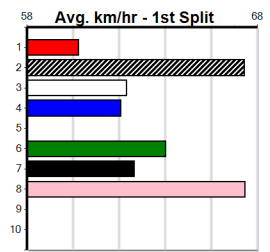

Sale
7
1:20PM
(VIC time)

RANFORD'S FAMILY BUTCHER

Distance: 435m, Race Type: Grade 5 T3, Total Prizemoney: $1,530
1st: $1,000, 2nd: $320, 3rd: $160, 4th: $50

BANK ROBBER (2) can explode soon after box rise in his races and he may have a bit too much class for his rivals in this. DR. ERICA (6) will find this much easier than her last few starts and she could be the main danger here.

Watchdog Tips: **2** **6** **7** **4** **Bet:** **Quinella 2/6 ($10 for 1000%)**

Form Box	Wgt	Dist	Track	Date	Time	BON	Margin	1st/2nd (Time)	PIR	Checked	Comment	W/R	Split 1	S/P	Grade	
1	DR. BROOKLYNN [5] Can miss the kick, prefer out wide, looks risky. $15.00															
	BK	Bitch		Jun-20		Sire: BERNARDO		Dam: DR. CADENZA		Trainer: Kimberley McMahon (Giffard Wes)						
	Owner(s): DOCTORS KENNELS (SYN), J McMahon, J Gill															
	Winning Distances: < 300m (0) 300 - 399m (1) 400 - 499m (2) 500 - 599m (3) 600 - 699m (0) > 700m (0)															
	Winning Weights: 30.5(1) 30.6(1) 30.9(2) 32.2(1) 32.6(1)															
	3rd (3)	30.0	435	SLE	R12	23-Oct-24	24.99	24.65	5.00L PARIS CALLING (24.65)	M/433	.	SW	.	5.50	$10.90	5
	4th (7)	30.8	435	SLE	R12	30-Oct-24	25.22	24.81	4.75L SPRINGVIEW NOAH (24.90)	M/554	.	.	.	5.48	$8.20	5
	1st (8)	30.9	435	SLE	R7	05-Nov-24	24.95	24.54	0.50L JAMS NIMBLE (24.98)	M/532	.	.	.	5.42	$10.20	T3-5
	2nd (4)	30.6	435	SLE	R7	13-Nov-24	25.10	24.42	3.25L ASHLEY HOOK (24.89)	M/533	.	SW	.	5.39	$12.30	T3-5
	6th (6)	30.4	460	WGL	R6	21-Nov-24	26.59	25.98	3.5L TEDDY BOX (26.34)	Q/344	.	.	.	6.70	$9.80	T3-5
3rd (5)	30.5	435	SLE	R6	04-Dec-24	24.95	24.43	7.50L DR. HAROLD (24.43)	M/833	.	.	.	5.42	$47.00	T3-5	
8th (7)	31.1	435	SLE	R12	15-Dec-24	24.95	24.27	5.50L DR. HAROLD (24.57)	S/888	.	.	.	5.58	$47.30	5	
5th (2)	31.3	435	SLE	R9	18-Dec-24	25.06	24.38	2.50L UNLEASH ZAC (24.88)	M/665	.	.	.	5.44	$29.90	T3-5	
Last 3 wins NOT included above																
1st (2)	32.6	500	TRA	R6	25-Nov-22	28.16	27.94	2.25L HONEY DOUBLE ONE (28.31)	S/644	.	SW	.	9.34	$23.70	RW	
1st (2)	30.6	510	SLE	R8	22-May-24	29.27	29.10	3.00L KID CARNAGE (29.48)	Q/111	.	SW	.	9.27	$6.90	5	
1st (3)	30.9	510	SLE	R5	26-Jun-24	29.00	28.71	4.50L ULTIMATE JEWEL (29.30)	Q/111	.	SW	.	9.11	$43.50	5	
2	BANK ROBBER [5] Can explode once fully balanced, one to beat. $2.20															
	BEED	Dog		Feb-22		Sire: BERNARDO		Dam: SILVER SALUTE		Trainer: Donald Rhodes (Heyfield)						
	Owner(s): D Rhodes															
	Winning Distances: < 300m (0) 300 - 399m (4) 400 - 499m (0) 500 - 599m (0) 600 - 699m (0) > 700m (0)															
	Winning Weights: 38.3(1) 38.7(2) 39.2(1)															
	6th (7)	38.5	350	HVL	R4	18-Aug-24	19.87	19.07	4.25L SUN IN CUBA (19.58)	M/5	.	.	.	6.64	$2.20	X67F
	7th (4)	38.3	300	HVL	R10	25-Aug-24	16.84	16.50	5.00L BORACAY STORM (16.50)	S/5	.	.	.	3.98	$3.70	5H
	5th (8)	38.4	400	WGL	R11	30-Aug-24	23.09	22.57	5.50L BLUEBELLE COLOUR (22.71)	M/55	.	.	.	5.52	$5.20	5
	7th (8)	38.0	460	WGL	R5	13-Sep-24	26.76	25.54	12.00L BORACAY STORM (25.96)	M/545	.	.	.	6.59	$33.60	5H
	1st (4)	38.7	300	HVL	R3	19-Sep-24	16.83	16.83	0.50L INSENSITIVE (16.87)	M/6	.	.	.	4.03	$2.20	T3-5
6th (6)	39.5	350	HVL	R8	01-Dec-24	19.58	18.78	12.00L SHEEZEL (18.78)	M/5	.	.	.	6.55	$94.00	SH	
4th (2)	39.6	350	HVL	R6	13-Dec-24	19.86	19.52	3.00L BUSTER'S DREAM (19.65)	M/2	.	.	.	6.60	$2.50	T3-5	
2nd (8)	39.2	435	SLE	R5	18-Dec-24	24.90	24.38	0.50L VALENCIA LOLA (24.88)	M/211	.	.	.	5.22	$2.40	T3-5	
Last 3 wins NOT included above																
1st (3)	39.2	350	HVL	R1	19-May-24	19.80	19.28	0.75L GOLD HARADA (19.84)	M/2	.	.	.	6.69	$6.40	M	
1st (7)	38.7	350	TRA	R2	15-Jul-24	20.27	20.27	1.25L JUST LIKE AUDREY (20.35)	M/11	.	SW	.	6.82	$3.60	T3-7	
1st (8)	38.3	350	HVL	R2	11-Aug-24	19.36	19.01	2.75L PIA BELLA (19.54)	Q/1	.	SW	.	6.45	$3.10	X67H	
3	JENNA [5] Struggled since her fall 3 back, can improve. $10.00															
	BK	Bitch		Jul-20		Sire: AUSSIE INFRARED		Dam: MIRIAM		Trainer: Jennifer Gill (Darriman)						
	Owner(s): J Gill															
	Winning Distances: < 300m (0) 300 - 399m (1) 400 - 499m (4) 500 - 599m (1) 600 - 699m (0) > 700m (0)															
	Winning Weights: 28.4(2) 28.7(1) 29.6(1) 29.9(1) 31.0(1)															
	7th (3)	30.8	435	SLE	R6	07-Aug-24	25.38	24.38	12.00L EXALTED (24.60)	M/477	.	.	.	5.35	$101.90	X34
	7th (3)	30.8	435	SLE	R5	18-Aug-24	25.60	24.18	18.00L WINKING WILLIE (24.36)	M/477	.	VO	.	5.33	$91.10	X45
	4th (6)	30.2	435	SLE	R11	01-Sep-24	24.87	24.45	2.25L SMOOTH COLLINDA (24.73)	M/454	.	.	.	5.39	$24.90	5
	3rd (5)	30.0	435	SLE	R10	04-Sep-24	24.90	24.62	3.00L AUSSIE CAN FLY (24.70)	M/465	.	.	.	5.33	$12.40	T3-5
	1st (1)	29.9	515	LAN	R12	12-Sep-24	29.81	29.20	4.25L DR. ERICA (30.09)	Q/1111	.	.	.	5.15	$21.60	5