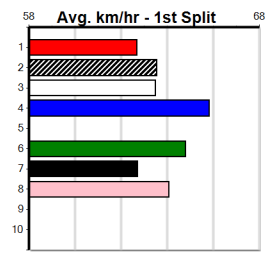

Sale
10
2:17PM
(VIC time)

TRFM (2-3 WINS)

Distance: 435m, Race Type: Tier 3 - Restricted Win, Total Prizemoney: $1,530
1st: $1,000, 2nd: $320, 3rd: $160, 4th: $50

OCTOBER RAIN (6) can set the tempo soon after box rise in this and she looks like the one to beat after some good straight wins of late. LILY LALA (7) showed speed in her smart placing 2 starts back and she could be the danger here.

Watchdog Tips: **6** **7** **1** **8** **Bet:** Trifecta 6/1,7,8/1,3,7,8 ($10 - 111.11%)

1

ARCHER EIGHT (SA)[6] **Met some speedy types in his last few, threat.** **$7.50**
BK Dog Jan-23 Sire: CURRAJONG KID Dam: CAWBOURNE ZEBRA Trainer: Brad Sands (Pakenham)
Owner(s): J Archer
Winning Distances: < 300m (0) 300 - 399m (2) 400 - 499m (0) 500 - 599m (0) 600 - 699m (0) > 700m (0)
Winning Weights: 32.0(1) 32.1(1)

3rd	5th	6th	3rd	4th	5th	6th	7th	8th	9th	10th	11th	12th	13th	14th	15th	16th	17th	18th	19th	20th		
3rd (5)	31.9	400	WGL	R2	08-Nov-24	23.06	22.38	8.00L	OUR BOY SHANNON (22.52)	M/63										8.58	$52.60	X67
8th (3)	31.8	450	BAL	R10	13-Nov-24	26.47	25.03	15.00	UP HILL SHILOH (25.47)	M/677										6.90	$49.20	X67
5th (3)	31.8	400	WGL	R11	21-Nov-24	23.60	22.66	7.00L	VINNIE'S CAMEL (23.13)	M/88										9.14	$1.50	T3-6
6th (6)	31.8	435	SLE	R11	27-Nov-24	25.65	24.44	9.00L	STAR COMMAND (25.03)	S/733										5.52	$79.10	6G
3rd (5)	32.5	435	SLE	R3	04-Dec-24	24.93	24.43	4.25L	ELITE DOM (24.64)	M/533										5.36	$31.30	T3-6
4th (5)	32.7	350	HVL	R6	12-Dec-24	19.66	19.47	2.75L	OLIVER KELTON (19.47)	M/4										6.62	$40.60	6G
6th (2)	32.5	350	HVL	R10	20-Dec-24	19.83	19.36	5.00L	KING PLUM (19.49)	M/8										6.96	$2.80	T3-6
3rd (4)	32.2	350	HVL	R10	29-Dec-24	19.56	19.12	4.50L	TALK IS CHEAP (19.25)	S/6										6.69	$31.10	RWH

Last 3 wins NOT included above

1st (8)	32.0	300	HVL	R1	09-Oct-24	17.26	16.85	1.5L	WAIKIKI PEARL (17.35)													$2.30	M	
1st (7)	32.1	300	HVL	R10	18-Oct-24	16.83	16.76	0.75L	JABBERWOCKY (16.87)	M/2												4.35	$10.00	T3-RW

Box History

Bx	1st	2nd	3rd	4th	5th	6th	7th	8th
1								
2	1	1						
3					1			
4			1					
5				2	1			
6								1
7	1							
8	1							

Prize Best Starts Trk/Dts APM: $3735.00, 24.93(5)-4/12/24, 15-2-1-4, 3-0-0-1, 2575

2

EASY PIE [6] **Been a bit too slow early of late, needs to step.** **$11.00**
BK Dog May-22 Sire: BERNARDO Dam: GLORIOUS Trainer: Dean Millier (Pakenham)
Owner(s): B Sands
Winning Distances: < 300m (0) 300 - 399m (1) 400 - 499m (0) 500 - 599m (1) 600 - 699m (0) > 700m (0)
Winning Weights: 32.5(1) 33.1(1)

8th	3rd	4th	5th	1st	8th	5th	6th	7th	8th	9th	10th	11th	12th	13th	14th	15th	16th	17th	18th	19th	20th	
8th (8)	32.2	350	HVL	R4	11-Nov-24	20.60	19.38	10.00	NOIR SATIN (19.90)	S/8			V7							7.14	$3.90	X67
3rd (2)	32.6	515	SAP	R9	18-Nov-24	30.69	29.43	7.00L	INVICTUS BLUE (30.23)	M/1112										5.23	$41.70	7
4th (3)	33.0	350	HVL	R4	24-Nov-24	19.83	19.03	4.00L	OLIVER KELTON (19.56)	S/7										6.77	$19.10	X67
5th (5)	32.8	510	SLE	R5	27-Nov-24	29.33	28.70	9.00L	DAINTREE SHADY (28.70)	S/665										9.43	$25.60	7
1st (1)	33.1	510	SLE	R7	04-Dec-24	29.08	29.08	2.25L	SWIPER (29.23)	M/111										9.17	$5.30	T3-RW
8th (6)	33.2	595	SAP	R2	09-Dec-24	36.02	34.19	16.00	CRAFTY BEER (34.95)	S/8788										9.98	$32.60	RW
5th (6)	33.1	460	WGL	R7	19-Dec-24	26.51	26.06	4.25L	UNDERCOVER GUY (26.21)	S/777										6.89	$37.20	X67
8th (5)	33.3	515	SAP	R9	23-Dec-24	30.80	29.71	7.00L	NOSEY BLUEY (30.33)	M/6788				SW						5.32	$63.80	X67

Last 3 wins NOT included above

1st (5)	32.5	350	HVL	R3	03-May-24	19.94	19.59	2.75L	IRON TYSON (20.12)	M/1										6.67	$3.90	T3-M

Box History

Bx	1st	2nd	3rd	4th	5th	6th	7th	8th
1	1							1
2		1	2	2	2			
3			1	1				3
4		1	1					1
5	1			2	1	1	1	2
6					2	1		1
7		1	1					
8			1	1	1	3	1	1

Prize Best Starts Trk/Dts APM: $4730.00, 25.23(2)-24/4/24, 41-2-3-5, 2-0-1-0, 2690