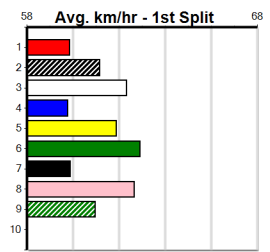

Sale
1
11:23AM
(VIC time)

SPORTSBET SAME RACE MULTI

Distance: 435m, Race Type: Tier 3 - Maiden, Total Prizemoney: $1,530
1st: $1,000, 2nd: $320, 3rd: $160, 4th: $50

SELECT CASH (2) produced a smart placing here 2 starts back and he may only need to step on even terms to salute here. GO SEE IAN (1) has shown good mid race burn in recent placings and is drawn to challenge in this.

Watchdog Tips: **2** **1** **8** **3** **Bet:** Box Quinella 1,2,8 ($10 for 333.33%)

1

GO SEE IAN [M] **Good mid race pace in recent placings, main danger** **$5.00**

BK Dog Apr-22 Sire: ZACK MONELLI Dam: JOSIE'S ENTITY Trainer: Corey Fulford (Maffra)

Owner(s): C Fulford

Winning Distances: < 300m (0) 300 - 399m (0) 400 - 499m (0) 500 - 599m (0) 600 - 699m (0) > 700m (0)

Winning Weights:

Pos	Age	Sex	Color	Track	Date	Time	Margin	1st/2nd (Time)	PIR	Checked	Comment	WR	Split 1	S/P	Grade
4th	(8)	34.6	460	WGL	R2	21-Nov-24	26.72	25.98	3.5L	MORAINÉ MAX (26.49)	S/544		6.98	$13.30	T3-M
5th	(2)	34.6	510	SLE	R3	24-Nov-24	29.62	29.02	7.50L	AMRON SAMMY (29.12)	S/444		9.45	$23.70	M
F	(2)	34.5	400	WGL	R3	28-Nov-24	0.00	22.74		RICOLINA PEARL (23.71)		V5		$20.40	T3-M
2nd	(3)	34.8	435	SLE	R1	04-Dec-24	25.10	24.43	2.75L	OLIVIA LEE ROSE (24.91)	S/822		5.54	$30.40	T3-M
3rd	(2)	34.7	435	SLE	R2	11-Dec-24	25.36	24.66	9.00L	SPARKLING GIRL (24.75)	M/754		5.64	$11.90	M
2nd	(7)	34.6	510	SLE	R2	18-Dec-24	29.46	29.05	1.00L	NOSEY BLUEY (29.39)	S/422		9.59	$31.60	T3-M
2nd	(2)	34.9	435	SLE	R1	22-Dec-24	24.86	24.14	6.00L	MR. THOMAS (24.44)	S/622		5.40	$15.00	M
4th	(7)	34.9	510	SLE	R1	26-Dec-24	29.38	28.22	8.50L	SELECT KYRON (28.79)	S/655		9.45	$11.40	MH

Last 3 wins NOT included above

Box History

Bx	1st	2nd	3rd	4th	5th	6th	7th	8th
1		1	2	1				
2		1	1		2			
3								2
4								
5					1	2	1	
6					1	1		
7		1		2	2			
8			1	2				

Prize Best $2855.00
Starts 24.86(2)-22/12/24
Trk/Dts 27-0-4-4
APM 13-0-3-2 2184

2

SELECT CASH [M] **Smart placing here 2 starts back, can go close.** **$3.20**

BK Dog Jul-22 Sire: BERNARDO Dam: MY DREAMER Trainer: Ken Bailey (Bundalagwah)

Owner(s): K Bailey

Winning Distances: < 300m (0) 300 - 399m (0) 400 - 499m (0) 500 - 599m (0) 600 - 699m (0) > 700m (0)

Winning Weights:

Pos	Age	Sex	Color	Track	Date	Time	Margin	1st/2nd (Time)	PIR	Checked	Comment	WR	Split 1	S/P	Grade
4th	(3)	27.9	435	SLE	R1	13-Oct-24	25.07	24.07	3.00L	ZIPPING SCOOBY (24.88)	S/844		5.47	$10.10	M
2nd	(6)	28.5	435	SLE	R2	24-Nov-24	24.83	24.22	2.25L	GOLDEN TOP (24.68)	M/322		5.45	$20.00	M
6th	(1)	28.1	460	WGL	R1	28-Nov-24	26.91	26.13	7.50L	GENERAL SHADOW (26.42)	S/223	V0	6.68	$1.20	T3-M

Last 3 wins NOT included above

Box History

Bx	1st	2nd	3rd	4th	5th	6th	7th	8th
1							1	
2								
3					1			
4								
5								
6		1						
7								
8								

Prize Best $595.00
Starts 24.83(6)-24/11/24
Trk/Dts 3-0-1-0
APM 2-0-1-0 461