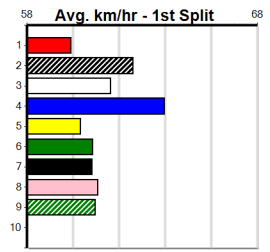

Sale

2

11:43AM

(VIC time)

RIDE FOR LUCY

Distance: 435m, Race Type: Tier 3 - Maiden, Total Prizemoney: $1,530
1st: $1,000, 2nd: $320, 3rd: $160, 4th: $50

BOIL THE BILLY (4) can find the arm soon after box rise from his tough draw and he may prove hard to reel in if he does. ESTHER'S JAKIT (7) has shown speed in some handy recent placings and she can challenge in this.

Watchdog Tips: **4** **7** **2** **6** **Bet:** Win 4

1

BLACK SMILEY [M] **Been well beaten in her last few, needs luck.** **$26.00**

BK Bitch May-22 Sire: MY REDEEMER Dam: PLEACH Trainer: Billy Stockdale (Fulham)

Owner(s): B Stockdale
Winning Distances: < 300m (0) 300 - 399m (0) 400 - 499m (0) 500 - 599m (0) 600 - 699m (0) > 700m (0)

Winning Weights:

Box	1st	2nd	3rd	4th	5th	6th	7th	8th
1								1
2						1		1
3								
4							1	
5								
6								
7					1			
8							2	

Prize Best Starts Trk/Dts APM: $0.00, 25.62(7)-11/12/24, 7-0-0-0, 2-0-0-0, 0

2

MY BLUE ROSE [M] **Good turn of foot in placing 3 back, chance.** **$8.50**

BE Bitch Dec-22 Sire: MY REDEEMER Dam: SOMERTON ROSE Trainer: Dawn Johnston (Toongabbie)

Owner(s): E Scott
Winning Distances: < 300m (0) 300 - 399m (0) 400 - 499m (0) 500 - 599m (0) 600 - 699m (0) > 700m (0)

Winning Weights:

Box	1st	2nd	3rd	4th	5th	6th	7th	8th
1			1					
2								
3								
4							1	
5						1		
6					1			
7								
8								

Prize Best Starts Trk/Dts APM: $260.00, FSH, 4-0-0-1, 0-0-0-0, 208

3

ARCHER TEN (SA)[M] **May get shuffled back early in this, tough ask.** **$15.00**

BK Bitch Jan-23 Sire: CURRAJONG KID Dam: CAWBOURNE ZEBRA Trainer: Brad Sands (Pakenham)

Owner(s): J Archer
Winning Distances: < 300m (0) 300 - 399m (0) 400 - 499m (0) 500 - 599m (0) 600 - 699m (0) > 700m (0)

Winning Weights:

Box	1st	2nd	3rd	4th	5th	6th	7th	8th
1								
2								1
3								1
4								
5								
6								
7								
8						1		

Prize Best Starts Trk/Dts APM: $0.00, 26.20(2)-2/10/24, 3-0-0-0, 1-0-0-0, 0

4

BOIL THE BILLY [M] ***** SCRATCHED ***** **$2.80**

BD Dog May-22 Sire: MY REDEEMER Dam: PLEACH Trainer: Cindy Fulford (Maffra)

Owner(s): C Fulford
Winning Distances: < 300m (0) 300 - 399m (0) 400 - 499m (0) 500 - 599m (0) 600 - 699m (0) > 700m (0)

Winning Weights:

Box	1st	2nd	3rd	4th	5th	6th	7th	8th
1			1	1				1
2		2			1			
3		1			1			1
4		1	1	1		1		
5					2		2	1
6								
7				1	1			
8			1		1			1

Prize Best Starts Trk/Dts APM: $1890.00, 25.48(8)-25/9/24, 22-0-3-3, 6-0-0-1, 968

5

IGNATIUS ROSE [M] **Far from disgraced in his last few, place hopes.** **$10.00**

BD Dog Dec-22 Sire: WHISKEY RIOT Dam: SUZIE ROSE Trainer: Sharon-lee Chignell (Rosedale)

Owner(s): S Chignell
Winning Distances: < 300m (0) 300 - 399m (0) 400 - 499m (0) 500 - 599m (0) 600 - 699m (0) > 700m (0)

Winning Weights:

Box	1st	2nd	3rd	4th	5th	6th	7th	8th
1				1	1			1
2								
3				1				1
4				1				
5								1
6					1			
7						1		
8								

Prize Best Starts Trk/Dts APM: $410.00, 25.22(2)-23/10/24, 9-0-0-1, 6-0-0-1, 338