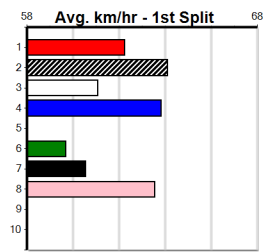

Sale
4
12:18PM
(VIC time)

ACCELL ANIMAL THERAPY - VIC

Distance: 435m, Race Type: Tier 3 - Grade 7, Total Prizemoney: $1,530
1st: $1,000, 2nd: $320, 3rd: $160, 4th: $50

BEST DRESSED (2) was a solid all the way Warragul winner 3 back and he is drawn to repeat the feat in this. SODA DIESEL (4) showed good speed in his smart recent straight placings and he could be prominent throughout here.

Watchdog Tips: **2** **4** **8** **3** **Bet:** **Win 2**

1

CATCH DOT [7] Handy placing here 2 starts back, place hopes. **$10.00**
BK Bitch Oct-22 Sire: CATCH THE THIEF Dam: SOMERTON MAY Trainer: Dawn Johnston (Toongabbie)
Owner(s): R Roberts
Winning Distances: < 300m (0) 300 - 399m (0) 400 - 499m (1) 500 - 599m (0) 600 - 699m (0) > 700m (0)
Winning Weights: 27.1(1)

7th	(5)	27.5	435	SLE	R1	13-Oct-24	25.90	24.07	15.00	ZIPPING SCOOBY (24.88)	M/266	5.30	$10.30	M
8th	(4)	27.7	435	SLE	R1	16-Oct-24	25.81	24.34	17.00	ASTON PAYCHECK (24.69)	M/577	5.34	$9.60	M
1st	(5)	27.1	435	SLE	R1	05-Nov-24	25.40	24.54	1.5L	SAINT PADDY (25.50)	M/111	5.29	$1.70	T3-M
6th	(8)	27.2	435	SLE	R9	13-Nov-24	25.90	24.42	8.00L	LOUD LOUIE (25.35)	M/155	5.34	$7.90	T3-7
5=	(4)	27.2	435	SLE	R10	27-Nov-24	25.41	24.44	5.50L	TERRORISING TOM (25.05)	M/545	5.41	$31.20	7
2nd	(3)	27.3	435	SLE	R2	04-Dec-24	25.10	24.43	5.00L	DR. ANNE (24.76)	M/222	5.31	$18.60	T3-7
8th	(6)	27.2	400	WGL	R9	19-Dec-24	23.75	22.68	16.00	MY COOL BREEZE (22.70)	M/77	8.90	$23.90	7

Last 3 wins NOT included above

Bx	1st	2nd	3rd	4th	5th	6th	7th	8th
1								
2								
3		1						
4					1			1
5	1						1	
6								1
7								
8						1		

Prize Best	$1320.00
Starts	25.10(3)-4/12/24
Trk/Dts	7-1-1-0
APM	6-1-1-0 1120

2

BEST DRESSED (NSW)[7] Solid all the way winner 3 back, one to beat. **$4.20**
BK Bitch Jan-23 Sire: KINLOCH BRAE Dam: RED HOT CHEVY Trainer: William Dawes (Moe South)
Owner(s): W Dawes
Winning Distances: < 300m (0) 300 - 399m (0) 400 - 499m (1) 500 - 599m (0) 600 - 699m (0) > 700m (0)
Winning Weights: 26.6(1)

7th	(7)	25.9	400	WGL	R3	26-Nov-24	23.65	22.27	13.00	DO SOMETHING (22.75)	M/55	8.59	$52.10	M
7th	(8)	26.5	400 <td>WGL</td> <td>R2</td> <td>03-Dec-24</td> <td>23.52</td> <td>22.49</td> <td>15.00</td> <td>IGNITE (22.49)</td> <td>M/33</td> <td>8.70</td> <td>$31.10</td> <td>M</td>											
1st	(3)	26.6	400 <td>WGL</td> <td>R2</td> <td>12-Dec-24</td> <td>22.90</td> <td>22.69</td> <td>4.25L</td> <td>ANOTHER STORY (23.19)</td> <td>Q/11</td> <td>0.00</td> <td>$4.70</td> <td>T3-M</td>											
4th	(8)	26.8	400 <td>WGL</td> <td>R9</td> <td>19-Dec-24</td> <td>23.11</td> <td>22.68</td> <td>6.00L</td> <td>MY COOL BREEZE (22.70)</td> <td>M/23</td> <td>8.52</td> <td>$3.60</td> <td>7</td>											
5th	(4)	26.8	435 <td>SLE</td> <td>R3</td> <td>26-Dec-24</td> <td>25.19</td> <td>23.93</td> <td>10.00</td> <td>DR. ZEEKA (24.51)</td> <td>M/345</td> <td>5.28</td> <td>$8.80</td> <td>7</td>											

Last 3 wins NOT included above

Bx	1st	2nd	3rd	4th	5th	6th	7th	8th
1								
2								
3	1							
4					1			
5								
6								
7							1	
8				1				1

Prize Best	$1050.00
Starts	25.19(4)-26/12/24
Trk/Dts	5-1-0-0
APM	1-0-0-0 1050