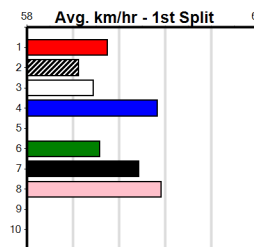

Sale
5
12:38PM
(VIC time)

INTA PLUMBING SERVICES

Distance: 435m, Race Type: Grade 5 T3, Total Prizemoney: $1,530
1st: $1,000, 2nd: $320, 3rd: $160, 4th: $50

ARLUNYA (2) can explode once into full stride in his raced and he looks hard to hold out here after a smart win 2 back. MY JUANITA (3) will find this much easier than her most recent racing and she can make her presence felt.

Watchdog Tips: **2** **3** **1** **6** **Bet:** **Win 2**

1

BE RUGGED [5] Handy placings from this draw 2 of last 3, chance. **$5.00**
BEBD Dog Nov-20 Sire: BERNARDO Dam: ZIPPING TINA Trainer: Elaine Wood (Nambrok)
Owner(s): G Mcmillan
Winning Distances: < 300m (0) 300 - 399m (6) 400 - 499m (2) 500 - 599m (0) 600 - 699m (0) > 700m (0)
Winning Weights: 29.1(1) 29.5(1) 29.6(1) 29.7(2) 29.8(1) 30.0(1) 31.7(1)

Box	1st	2nd	3rd	4th	5th	6th	7th	8th
1								
2	1	1	3	1	2		1	1
3		1			1	3		1
4		1	1		4	1	1	1
5				1		2	1	2
6	1	3	3			3	2	
7	5		3	1	3	3	2	
8	1	1	1	3	1	7	1	

Prize Best Starts Trk/Dts APM: $16415.00, 24.80(7)-19/10/23, 85-8-10-12, 15-2-1-2, 2187

7th (4) 31.5 435 SLE R7 03-Nov-24 25.31 24.26 12.00 SAND DUNES (24.48) M/677 . . . . . 5.47 $53.10 5
7th (6) 31.8 300 HVL R9 11-Nov-24 17.42 16.95 5.50L WHISPER PIE (17.07) M/7 . . . . . 4.05 $22.40 5
4th (1) 31.6 400 WGL R12 14-Nov-24 23.40 22.72 1.75L HURRICANE MAX (23.29) M/35 . . . . . 8.66 $3.80 5
3rd (7) 31.1 300 HVL R11 20-Nov-24 17.06 17.01 1.00L ELLIOTT NESS (17.01) M/4 . . . . . VO 4.02 $14.00 5
8th (5) 31.2 300 HVL R3 27-Nov-24 17.15 16.81 4.00L SHE CAN DREAM (16.88) S/6 . . . . 4.01 $35.10 5
2nd (1) 30.4 300 HVL R4 02-Dec-24 17.12 16.80 1.00L INTER TERRA (17.05) M/6 . . . . 4.04 $5.00 5
3rd (1) 30.2 435 SLE R5 11-Dec-24 25.12 24.66 3.75L PLENTY OF VALUE (24.86) M/443 . . . . 5.48 $5.20 5
5th (2) 30.5 435 SLE R5 18-Dec-24 25.22 24.38 5.00L VALENCIA LOLA (24.88) M/455 . . . . 5.36 $38.40 T3-5

Last 3 wins NOT included above

1st (7) 29.8 350 TRA R3 22-Jan-24 19.93 19.81 1.75L CLEAR PASSAGE (20.04) M/43 . . . . . SW 6.59 $5.10 5
1st (2) 29.1 395 TRA R6 04-Mar-24 22.40 21.95 3.00L MEGA BANJO BOY (22.60) M/444 . . . . 3.88 $2.80 T3-5
1st (7) 29.7 435 SLE R12 27-Mar-24 25.05 24.59 1.5L DR. RODRIGO (25.14) M/422 . . . . 5.36 $3.00 5