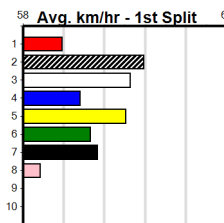

OAKS SUPER BOX (300+RANK)

Distance: 400m, Race Type: Maiden, Total Prizemoney: \$1,530
1st: \$1,000, 2nd: \$320, 3rd: \$160, 4th: \$50

3
3:37PM
(VIC time)

ALBATROSS WINGS (2) has been placed in two of his past three and he won't get a better chance to break through. POT KETTLE BLACK (7) is better than his form indicates and he is expected to show some improvement. ANOTHER STORY (1) has the good draw