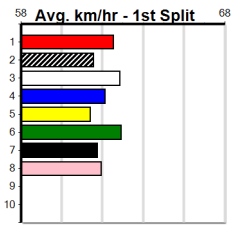

SENNACHIE AT STUD (300+RANK)

Distance: 400m, Race Type: Grade 6, Total Prizemoney: \$1,530
1st: \$1,000, 2nd: \$320, 3rd: \$160, 4th: \$50

9

5:37PM

(VIC time)

FLAT CHAT (1) was a solid 23.03 Geelong winner recently and he will exit the same draw today.
EPISODE FIVE (2) owns a handy 23.13 PB here and he can follow the red through early on. BOWIE
SUNNY (5) just needs a little room early on