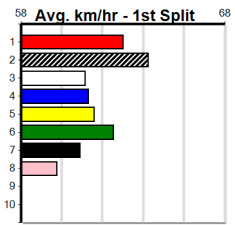

MC GRAFIX & SIGNS (300+RANK)

Distance: 400m, Race Type: Grade 7, Total Prizemoney: $1,530
1st: $1,000, 2nd: $320, 3rd: $160, 4th: $50

8

5:19PM

(VIC time)

SODA DIESEL (2) has been placed in five of 11 here and he won't get a better chance to break through. ASTONISHING LADY (1) has the good draw and she can atone for some luckless runs of late. TOUCH MY HAND (5) is an improving type

Watchdog Tips: **2** **1** **5** **8** **Bet:** **Win 2**