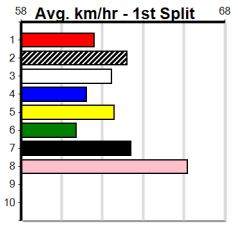

PHOTO MAN (300+RANK)

Distance: 460m, Race Type: Mixed 6/7, Total Prizemoney: \$1,530
1st: \$1,000, 2nd: \$320, 3rd: \$160, 4th: \$50

EMPTINESS (8) showed his true talent with a dazzling 25.74 win here and he appears to have a fair bit on his rivals. SLOW CHEETAH (3) was never headed here last time and the rise in distance may suit. STEAL THE SHOW (4) has solid claims