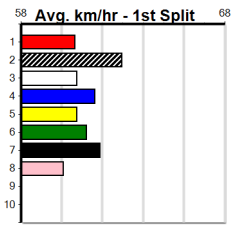

SPORTSBET GREEN TICKS (300+RANK)

Distance: 460m, Race Type: Maiden, Total Prizemoney: $1,530
1st: $1,000, 2nd: $320, 3rd: $160, 4th: $50

1

2:49PM
(VIC time)

ALONE (7) has been luckless since his handy Shepparton placing and he should find this a lot easier. GETTING ON (2) can make mistakes but he does have talent and he just needs a little luck early on. PAGODA GROWLER (6) won't be too far away late

Watchdog Tips: **7** **2** **6** **3** Bet: **Win 7**

Form	Box	Weight	Dist	Track	Date	Time	BON	Margin	1st/2nd (Time)	PIR	Checked	Comment	W/R	Split 1	S/P	Grade	Winning Boxes							
1 NEVER SOBER [M]																	1 2 3 4 5 6 7 8							
<i>Had a few chances, draw helps, can run a drum</i>																	Prize Best $2,965.00							
BK B Mar-22 MY REDEEMER BAG OF TRICKS $12.00																	Starts 27.05							
Trainer: Donna Dean (Nyora)																	Trk/Dst 36-0-3-8							
7th (1) 24.2 515 SAP R2 02-Dec-24 31.21 29.53 18.00LSO YOU ASSUME (29.97) Q/2777 . . SW . 5.30 $12.50 M																	APM $1021							
4th (6) 24.3 435 SLE R1 29-Dec-24 25.38 24.09 10.00LPAW NEVADA (24.70) M/444 . . . 5.41 $28.80 M																								
3rd (1) 24.0 435 SLE R1 08-Jan-25 25.46 24.66 8.00LARCHER NINE (24.93) M/644 . . . 5.38 $8.80 M																								
6th (8) 24.5 435 SLE R1 12-Jan-25 25.60 24.26 8.00LFAST FREDDY (25.07) M/777 . . . 5.61 $17.50 M																								
Owner(s): R Haines																								

2 GETTING ON [M]																	1 2 3 4 5 6 7 8							
<i>Can make mistakes but has talent, danger</i>																	Prize Best $955.00							
F D Aug-22 SH AVATAR ROCKIN' ROSIE $7.50																	Starts 26.26							
Trainer: Grant Masterson (Tyabb)																	Trk/Dst 13-0-0-3							
4th (7) 28.8 425 BEN R1 13-Dec-24 24.52 23.66 11.00LCANYA ALL UP (23.80) M/644 . . . 6.82 $17.80 M																	APM $432							
8th (5) 29.1 525 MEP R1 18-Dec-24 31.91 29.94 14.00LROGUE CHOICE (30.95) M/7888 . . . 5.37 $40.40 M																								
ST (-) 29.3 515 SAP 30-Dec-24 30.74 13.00LTrl Not Cleared M/44 . . 4of4 . 5.18 $. ST																								
4th (8) 29.3 400 WGL R1 09-Jan-25 23.53 22.59 8.50LMISS BRONX (22.95) S/85 . . . 8.77 $2.20 T3-M																								
Owner(s): G Masterson																								

3 STALKING DOUGLAS [M]																	1 2 3 4 5 6 7 8							
<i>Far from disgraced last time, must keep safe</i>																	Prize Best $780.00							
BK B Apr-22 ZACK MONELLI JOSIE'S ENTITY $8.00																	Starts 26.72							
Trainer: Cindy Fulford (Maffra)																	Trk/Dst 17-0-0-3							
4th (7) 27.2 400 WGL R1 12-Dec-24 23.45 22.69 7.50LWANT SOME (22.94) S/5 . . . 8.66 $43.20 T3-M																	APM $532							
5th (3) 27.3 435 SLE R1 18-Dec-24 25.50 24.38 13.00LSTAR STATUS (24.61) M/455 . . . 5.49 $36.30 T3-M																								
4th (6) 27.8 435 SLE R2 01-Jan-25 25.50 24.63 6.50LAMY BLUE ROSE (25.05) M/433 . . . 5.49 $29.60 T3-M																								
3rd (3) 28.1 400 WGL R1 09-Jan-25 23.39 22.59 6.50LMISS BRONX (22.95) Q/73 . . . 8.77 $31.00 T3-M																								
Owner(s): C Fulford																								

4 NIGHT CAP [M]																	1 2 3 4 5 6 7 8							
<i>Tough draw, yet to fire, must find plenty</i>																	Prize Best $0.00							
BK B Jan-23 HOOKED ON SCOTCH ZHENG $21.00																	Starts 27.40							
Trainer: Heather Collins (Pearcedale)																	Trk/Dst 4-0-0-0							
7th (6) 25.4 460 WGL R2 24-Sep-24 27.40 25.73 13.00LCLONCURRY GOLD (26.50) M/887 . . . 7.08 $6.20 M																	APM $0							
8th (1) 25.3 515 SAP R1 14-Oct-24 31.53 29.64 21.00LSWEET BEE (30.07) Q/3888 . . . 5.26 $77.60 M																								
6th (8) 25.2 400 WGL R2 22-Oct-24 23.63 22.73 12.00LINVICTUS BLUE (22.79) M/56 . . . 8.73 $24.70 M																								
6th (8) 25.0 400 WGL R1 07-Jan-25 23.55 22.55 11.00LJUMBUK GERHARD (22.80) M/55 . . . 8.75 $33.10 M																								
Owner(s): H Collins