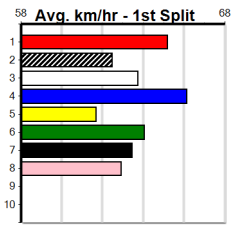

GAP (300+RANK)

Distance: 400m, Race Type: Grade 5, Total Prizemoney: \$1,530
1st: \$1,000, 2nd: \$320, 3rd: \$160, 4th: \$50

11

6:19PM

(VIC time)

TORRENTIAL (4) will need some luck in running but she does appear to have a fair bit on her rivals talent wise. SNOWY ALFORD (2) has been placed in two of his past three and he should settle near the speed. JESSICA PEARSON (6) is more than capable.