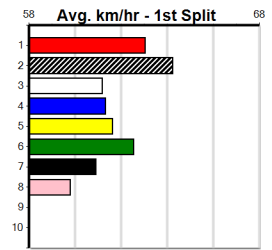

MC GRAFIX & SIGNS(300+RANK)

Distance: 400m, Race Type: Grade 7, Total Prizemoney: $1,530
1st: $1,000, 2nd: $320, 3rd: $160, 4th: $50

SODA DIESEL (2) has been placed in five of 11 here and he won't get a better chance to break through. ASTONISHING LADY (1) has the good draw and she can atone for some luckless runs of late. TOUCH MY HAND (5) is an improving type

Watchdog Tips: 2 1 5 8 **Bet:** Win 2

1

ASTONISHING LADY [7] **No luck of late, draw will help, main danger** **$8.00**
BK Bitch Jul-22 Sire: CATCH THE THIEF Dam: SAW BLAZE Trainer: Stavros Kipirtidis (Cranbourne So)
Owner(s): S Kipirtidis
Winning Distances: < 300m (0) 300 - 399m (0) 400 - 499m (1) 500 - 599m (0) 600 - 699m (0) > 700m (0)
Winning Weights: 29.3(1)

Box	1st	2nd	3rd	4th	5th	6th	7th	8th
1	1	1	1					
2						2	1	
3	1		1					1
4						1		1
5								
6							1	
7								
8								

6th (2) 29.4 460 WGL R5 12-Sep-24 26.56 25.86 10.00 NACHO COOKIE (25.86) M/455 . . . . 6.68 $28.80 T3-RW
3rd (1) 29.5 400 WGL R3 27-Sep-24 23.17 22.64 5.50L LUCKY (22.80) M/53 . . . . 8.62 $10.50 X67
2nd (1) 29.5 400 WGL R9 03-Oct-24 23.11 22.58 2.00L STORMY SECRET (22.97) M/32 . . . . 8.62 $5.20 T3-7
7th (1) 29.5 350 HVL R5 18-Oct-24 20.21 19.53 7.50L JAZZ HANDS (19.70) M/2 . . . . 6.69 $17.60 T3-RW
7th (2) 29.3 400 WGL R4 24-Oct-24 23.77 22.95 12.00 PARUMBA DAWN (22.95) M/88 . . V7 8.98 $6.50 T3-7
6th (2) 29.5 460 WGL R7 19-Dec-24 26.78 26.06 8.50L UNDERCOVER GUY (26.21) M/655 . . . . 6.82 $24.00 X67
8th (4) 29.7 515 SAP R2 30-Dec-24 31.07 29.30 18.00 SO YOU ASSUME (29.83) M/8888 . . . . 5.37 $152.80 7
7th (3) 29.6 400 WGL R1 03-Jan-25 23.41 22.77 9.00L NO CHARGE (22.78) S/86 . . . . 8.85 $56.30 RW

Last 3 wins NOT included above
1st (3) 29.3 400 WGL R2 16-Aug-24 23.26 22.44 3.00L INVICTUS ROSE (23.45) M/31 . . . . 8.70 $52.80 M

Prize Best Starts Trk/Dts APM $2460.00 23.11(1)-3/10/24 12-1-1-2 8-1-1-2 1108

2

SODA DIESEL [7] **Placed in five of 11 here, well graded, go close** **$1.90**
BK Dog Mar-22 Sire: SHIMA SHINE Dam: LAKEVIEW ISLA Trainer: Loren Dalziel (Longwarry)
Owner(s): L Dalziel
Winning Distances: < 300m (0) 300 - 399m (1) 400 - 499m (0) 500 - 599m (0) 600 - 699m (0) > 700m (0)
Winning Weights: 34.6(1)

Box	1st	2nd	3rd	4th	5th	6th	7th	8th
1				1	1			
2					1	1		
3	1	1	1					
4				1	1	2		3
5	1	1	1	1	1			
6		1	1	1	1			
7			3			2		1
8			1		2			

6th (7) 35.6 400 WGL R10 21-Nov-24 23.44 22.66 9.50L SPICY MADAM (22.80) S/66 . . . . 8.89 $18.80 T3-7
5th (1) 35.2 435 SLE R2 04-Dec-24 25.48 24.43 11.00 DR. ANNE (24.76) M/676 . . . . 5.41 $19.80 T3-7
7th (4) 35.2 435 SLE R3 11-Dec-24 26.00 24.66 12.00 MARTIAN (25.20) M/777 . . . . 5.50 $5.60 X67
2nd (6) 35.6 350 HVL R10 17-Dec-24 19.78 19.60 2.75L CHEWBACCA (19.60) M/2 . . . . 6.69 $10.20 7
3rd (7) 35.1 350 HVL R9 20-Dec-24 19.56 19.36 2.50L PAW JENNEKE (19.39) M/1 . . . . 6.60 $9.00 T3-7
5th (2) 35.3 350 HVL R9 27-Dec-24 19.95 19.51 1.25L GOLD VENOM (19.88) M/3 . . . . 6.67 $12.80 T3-7
4th (4) 34.9 435 SLE R4 01-Jan-25 25.21 24.63 2.00L BEST DRESSED (25.08) S/544 . . . . 5.50 $8.70 T3-7
4th (1) 35.0 350 HVL R6 10-Jan-25 19.85 19.60 3.5L HOBBS GOBLIN (19.63) M/2 . . . . 6.64 $14.20 T3-RW

Last 3 wins NOT included above
1st (5) 34.6 350 TRA R1 14-Jun-24 20.12 20.12 0.25L DOONGALLA GAL (20.14) M/24 . . . . 6.71 $2.10 M

Prize Best Starts Trk/Dts APM $4160.00 23.02(3)-11/6/24 29-1-3-7 11-0-2-3 1700