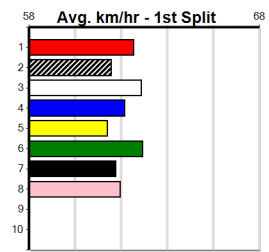

SENNACHIE AT STUD (300+RANK)

Distance: 400m, Race Type: Grade 6, Total Prizemoney: $1,530
1st: $1,000, 2nd: $320, 3rd: $160, 4th: $50

FLAT CHAT (1) was a solid 23.03 Geelong winner recently and he will exit the same draw today. EPISODE FIVE (2) owns a handy 23.13 PB here and he can follow the red through early on. BOWIE SUNNY (5) just needs a little room early on

Watchdog Tips: 1 2 5 7 Bet: Box Quinella 1,2,5 ($10 for 333.33%)

Race 1: FLAT CHAT [6] Handy Geelong winner, same draw, go close $2.20. Dog: SLE, Sire: BLACK MAGIC OPAL, Dam: IMMERSION. Trainer: Kate Gorman (Tanjil South). Includes box history and prize details.

Race 2: EPISODE FIVE [6] Solid PB here, gets the gun run, main danger $8.00. Dog: WGL, Sire: BLUE MOON RISING, Dam: VALHALLA GIRL. Trainer: Steven Van oirschot (Moe South). Includes box history and prize details.

Race 3: TWO REASONS [6] Poor strike rate, lacks early speed, prefer others $21.00. Dog: SHP, Sire: SENNACHIE, Dam: WHAT FEELING. Trainer: Joe Uglietta (Yan Yean). Includes box history and prize details.

Race 4: SCOTT PLENTY (NSW)[6] Down on confidence but has talent, place claims $9.00. Dog: WGL, Sire: FERNANDO BALE, Dam: RING IN. Trainer: Andrew Wood (Nambrok). Includes box history and prize details.

Race 5: BOWIE SUNNY [6] Nice type, good turn of foot, can threaten $3.40. Dog: SLE, Sire: MY REDEEMER, Dam: SOMERTON ROSE. Trainer: Dawn Johnston (Toongabbie). Includes box history and prize details.