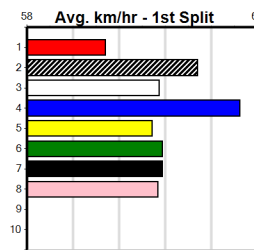

SHIMA SHINE AT STUD (300+RANK)

Distance: 400m, Race Type: Grade 5, Total Prizemoney: $1,530
1st: $1,000, 2nd: $320, 3rd: $160, 4th: $50

INTEX BALE (3) will find this a lot easier than her most recent racing and she just needs a clear crack mid race. JUST LIKE AUDREY (7) is better than her past few runs and she owns a slick 22.87 PB here. ASTON PLUS (1) has the right draw

Watchdog Tips: 3 7 1 4 Bet: Box Quinella 1,3,7 ($10 for 333.33%)

Table with columns: Form Box, Wgt, Dist, Track, Date, Time, BON, Margin, 1st/2nd (Time), PIR, Checked, Comment, W/R, Split 1, S/P, Grade

ASTON PLUS [5] Gun draw, solid muster, looks a threat $7.50
Owner(s): T Whitford
Sire: ASTON KIMETTO Dam: ASTON NOVA
Trainer: Trevor Whitford (Willow Grove)
Winning Distances: < 300m (0) 300 - 399m (4) 400 - 499m (4) 500 - 599m (0) 600 - 699m (0) > 700m (0)
Winning Weights: 33.7(1) 33.8(1) 34.0(1) 34.7(1) 34.8(2) 35.8(1) 36.3(1)

Box History table for ASTON PLUS and Prize Best Starts Trk/Dts APM

PERCUSSION [5] Front runner, will get very tired, prefer others $9.00
Owner(s): TWENTY YEARS (SYN), G Howell, M Carlstrom, G Beattie, B Melbourne
Sire: BLOW DRY Dam: MISS ELOISE
Trainer: Geoffrey Howell (Pearcedale)
Winning Distances: < 300m (0) 300 - 399m (1) 400 - 499m (3) 500 - 599m (0) 600 - 699m (0) > 700m (0)
Winning Weights: 25.2(1) 25.3(2) 25.7(1)

Box History table for PERCUSSION and Prize Best Starts Trk/Dts APM

INTEX BALE (NSW)[5] No luck of late, big drop in class, looks good $2.80
Owner(s): L Harris
Sire: DYNA VILLA Dam: HADEEL BALE
Trainer: Luke Harris (Devon Meadows)
Winning Distances: < 300m (0) 300 - 399m (1) 400 - 499m (7) 500 - 599m (0) 600 - 699m (0) > 700m (0)
Winning Weights: 27.5(1) 27.6(3) 27.7(2) 28.0(1) 28.1(1)

Box History table for INTEX BALE and Prize Best Starts Trk/Dts APM

INTER ROUGE [5] Solid record here, has early speed, keep safe $6.00
Owner(s): J Interligi
Sire: AUSSIE INFRARED Dam: INTER SANTINA
Trainer: Joe Interligi (Endeavour Hills)
Winning Distances: < 300m (0) 300 - 399m (4) 400 - 499m (1) 500 - 599m (0) 600 - 699m (0) > 700m (0)
Winning Weights: 27.2(2) 27.6(1) 27.9(1) 28.4(1)

Box History table for INTER ROUGE and Prize Best Starts Trk/Dts APM

JUST A JESTER [5] Resuming, likely to need a run or two, tested $21.00
Owner(s): A Farley
Sire: BRANDEEN Dam: IN ORBIT
Trainer: Aaron Farley (Churchill)
Winning Distances: < 300m (0) 300 - 399m (3) 400 - 499m (1) 500 - 599m (2) 600 - 699m (0) > 700m (0)
Winning Weights: 31.2(1) 31.5(1) 32.2(1) 32.4(1) 32.7(2)

Box History table for JUST A JESTER and Prize Best Starts Trk/Dts APM

1

2

3

4

5