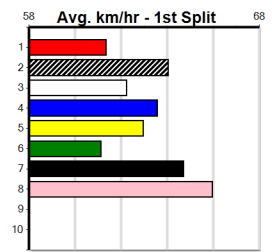

PAUA OF BUDDY AT STUD (300+RANK)

Distance: 460m, Race Type: Grade 5, Total Prizemoney: $1,530
1st: $1,000, 2nd: $320, 3rd: $160, 4th: $50

HIGHWAY HOOLIGAN (7) returned to form at Healesville last time and he looks very well graded again. HIGHLAND DUKE (1) has the good draw and he should be able to settle a little closer than normal. MAY SO DREAMING (3) may be the value runner

Watchdog Tips: 7 1 3 5 Bet: Win 7

HIGHLAND DUKE [5] Better than his past two, well drawn, danger $4.60
Owner(s): M Drysdale
Winning Distances: < 300m (0) 300 - 399m (0) 400 - 499m (3) 500 - 599m (0) 600 - 699m (0) > 700m (0)
Box History table and Prize Best Starts table included.

VEGA BLACK (NSW)[5] Better suited to a longer journey, next time $21.00
Owner(s): M Wallworth
Winning Distances: < 300m (0) 300 - 399m (0) 400 - 499m (1) 500 - 599m (4) 600 - 699m (2) > 700m (6)
Box History table and Prize Best Starts table included.

MAY SO DREAMING [5] No luck of late, has the talent, can threaten $9.00
Owner(s): SAUNDERS CLAN (SYN), D Saunders, B Saunders, W Saunders, G Saunders
Winning Distances: < 300m (0) 300 - 399m (0) 400 - 499m (2) 500 - 599m (3) 600 - 699m (0) > 700m (0)
Box History table and Prize Best Starts table included.

JEREMY SPOKE [5] Another who needs a longer journey, tested $14.00
Owner(s): Flight Facilities (SYN), R Wagenaar, A Wagenaar
Winning Distances: < 300m (0) 300 - 399m (0) 400 - 499m (0) 500 - 599m (4) 600 - 699m (0) > 700m (0)
Box History table and Prize Best Starts table included.

BON STAR [5] Better than form, strong in the run home, respect $8.00
Owner(s): B Garrick
Winning Distances: < 300m (0) 300 - 399m (0) 400 - 499m (2) 500 - 599m (1) 600 - 699m (0) > 700m (0)
Box History table and Prize Best Starts table included.