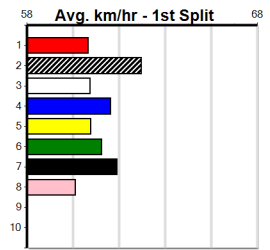

SPORTSBET GREEN TICKS (300+RANK)

Distance: 460m, Race Type: Maiden, Total Prizemoney: $1,530
1st: $1,000, 2nd: $320, 3rd: $160, 4th: $50

ALONE (7) has been luckless since his handy Shepparton placing and he should find this a lot easier. GETTING ON (2) can make mistakes but he does have talent and he just needs a little luck early on. PAGODA GROWLER (6) won't be too far away late

Watchdog Tips: 7 2 6 3 Bet: Win 7

NEVER SOBER [M] Had a few chances, draw helps, can run a drum $12.00
Owner(s): R Haines
Winning Distances: < 300m (0) 300 - 399m (0) 400 - 499m (0) 500 - 599m (0) 600 - 699m (0) > 700m (0)
Trainer: Donna Dean (Nyora)

GETTING ON [M] Can make mistakes but has talent, danger $7.50
Owner(s): G Masterson
Winning Distances: < 300m (0) 300 - 399m (0) 400 - 499m (0) 500 - 599m (0) 600 - 699m (0) > 700m (0)
Trainer: Grant Masterson (Tyabb)

STALKING DOUGLAS [M] Far from disgraced last time, must keep safe $8.00
Owner(s): C Fulford
Winning Distances: < 300m (0) 300 - 399m (0) 400 - 499m (0) 500 - 599m (0) 600 - 699m (0) > 700m (0)
Trainer: Cindy Fulford (Maffra)

NIGHT CAP [M] Tough draw, yet to fire, must find plenty $21.00
Owner(s): H Collins
Winning Distances: < 300m (0) 300 - 399m (0) 400 - 499m (0) 500 - 599m (0) 600 - 699m (0) > 700m (0)
Trainer: Heather Collins (Pearcedale)

RUNNING THIEF [M] Steady record here, will need to lead, tough ask $16.00
Owner(s): L Cardillo
Winning Distances: < 300m (0) 300 - 399m (0) 400 - 499m (0) 500 - 599m (0) 600 - 699m (0) > 700m (0)
Trainer: Louie Cardillo (Kilmany)

1

2

3

4

5