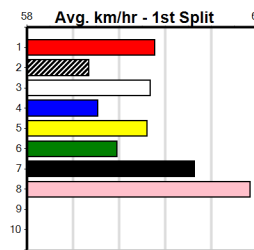

SPORTSBET MAKE IT A MULTI (300+RANK)

Distance: 400m, Race Type: Grade 5, Total Prizemoney: $1,530
1st: $1,000, 2nd: $320, 3rd: $160, 4th: $50

LILLY RUSH (5) has been placed in two of her past four and she can make every post a winner.
MEPUNGA RILEY (1) is better than his form reads and he will appreciate the drop in class. BLUE
CHASER (2) can run a cheeky race

Watchdog Tips: 5 1 2 8 Bet: Win 5

MEPUNGA RILEY [5] No luck of late, drops in class, clear danger $3.60
Owner(s): M Chapple
Winning Distances: < 300m (0) 300 - 399m (0) 400 - 499m (2) 500 - 599m (1) 600 - 699m (0) > 700m (0)
Box History table and Prize Best Starts table included.

BLUE CHASER [5] Better than form, solid PB here, can threaten $6.00
Owner(s): Y Andrews
Winning Distances: < 300m (0) 300 - 399m (4) 400 - 499m (3) 500 - 599m (0) 600 - 699m (0) > 700m (0)
Box History table and Prize Best Starts table included.

FIRE ANT [5] Struggling but has the talent, place claims $5.00
Owner(s): C Pirani
Winning Distances: < 300m (0) 300 - 399m (1) 400 - 499m (2) 500 - 599m (0) 600 - 699m (0) > 700m (0)
Box History table and Prize Best Starts table included.

HURRICANE MIAMI [5] Long time since her last win, look to others $26.00
Owner(s): V Sultana
Winning Distances: < 300m (0) 300 - 399m (4) 400 - 499m (4) 500 - 599m (0) 600 - 699m (0) > 700m (0)
Box History table and Prize Best Starts table included.

LILLY RUSH [5] Tough draw but has the pace to cross, yes $3.20
Owner(s): P Larkin
Winning Distances: < 300m (0) 300 - 399m (5) 400 - 499m (4) 500 - 599m (0) 600 - 699m (0) > 700m (0)
Box History table and Prize Best Starts table included.