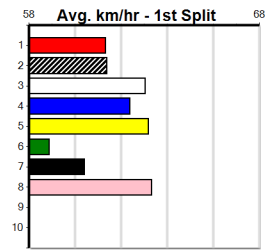

VIATEK (300+RANK)

Distance: 400m, Race Type: Maiden, Total Prizemoney: $1,530
1st: $1,000, 2nd: $320, 3rd: $160, 4th: $50

MRS. WHO (3) was far from disgraced when placed at Healesville and she will find this a lot easier.
HOW HIGH JIVE (5) can show good early burn and she owns a solid 23.10 PB here. ON THE STRIP (8) won't be too far away late.

Watchdog Tips: 3 5 8 1 Bet: Box Quinella 3,5,8 ($10 for 333.33%)

Form Box Wgt Dist Track Date Time BON Margin 1st/2nd (Time) PIR Checked Comment W/R Split 1 S/P Grade

PLUSH [M] Placed in three of ten here, well drawn, respect $9.00
WBK Bitch Dec-21 Sire: MY REDEEMER Dam: AVA'S DREAM
Owner(s): A Gringhuis
Trainer: Thomas Currie (Drouin)
Winning Distances: < 300m (0) 300 - 399m (0) 400 - 499m (0) 500 - 599m (0) 600 - 699m (0) > 700m (0)
Winning Weights: 2nd (6) 27.7 400 WGL R1 27-Jun-24 23.46 22.85 2.75L ALPHA GIRL (23.28) M/22 . . . 8.69 $3.90 M
Box History: Bx 1st 2nd 3rd 4th 5th 6th 7th 8th
Prize Best $1060.00
Starts 23.35(4)-13/6/24
Trk/Dts 17-0-2-2
APM 10-0-1-2 338

HURRICANE MISCHA [M] Had a few chances, yet to impress, tough ask $21.00
F Bitch Apr-20 Sire: SMOKE HOME Dam: FALLEN STAR
Owner(s): V Sultana
Trainer: Victoria Sultana (Trafalgar East)
Winning Distances: < 300m (0) 300 - 399m (0) 400 - 499m (0) 500 - 599m (0) 600 - 699m (0) > 700m (0)
Winning Weights: 7th (8) 24.7 400 WGL R1 05-Sep-24 24.09 23.16 14.00 PARUMBA JAZZMAN (23.16) M/88 . . . 8.86 $74.50 M
Box History: Bx 1st 2nd 3rd 4th 5th 6th 7th 8th
Prize Best $0.00
Starts 23.84(2)-20/6/24
Trk/Dts 23-0-0-0
APM 18-0-0-0 0

MRS. WHO [M] Handy effort two runs back, can cross early, yes $2.60
BK Bitch Oct-21 Sire: TOMMY SHELBY Dam: SWIFT TIMING
Owner(s): N Lavelle
Trainer: Lynn Lavelle (Altona Meadows)
Winning Distances: < 300m (0) 300 - 399m (0) 400 - 499m (0) 500 - 599m (0) 600 - 699m (0) > 700m (0)
Winning Weights: 4th (3) 26.3 300 HVL R2 29-Dec-24 17.36 16.51 8.50L BUTTERFLY GIRL (16.77) S/7 . . . 4.18 $29.40 M
Box History: Bx 1st 2nd 3rd 4th 5th 6th 7th 8th
Prize Best $335.00
Starts FSH
Trk/Dts 3-0-0-1
APM 0-0-0-0 335

HURRICANE LUCY [M] Poor record to date, draw is a concern, tested $16.00
BK Bitch Jan-23 Sire: BEAST UNLEASHED Dam: VEGAS TICKET
Owner(s): J Sultana
Trainer: Joseph Sultana (Trafalgar East)
Winning Distances: < 300m (0) 300 - 399m (0) 400 - 499m (0) 500 - 599m (0) 600 - 699m (0) > 700m (0)
Winning Weights: 8th (1) 25.4 400 WGL R2 03-Oct-24 24.22 22.58 24.00 PRETTY PIPA (22.58) M/88 . . . VO . . . 8.96 $115.70 T3-M
Box History: Bx 1st 2nd 3rd 4th 5th 6th 7th 8th
Prize Best $260.00
Starts 23.61(4)-31/10/24
Trk/Dts 11-0-0-1
APM 10-0-0-1 156

HOW HIGH JIVE [M] Has early speed, solid PB here, main danger $4.00
BK Bitch Jan-22 Sire: BEWILDERING Dam: HOW HIGH JAZZ
Owner(s): J Mifsud
Trainer: Jade Mifsud (Hernes Oak)
Winning Distances: < 300m (0) 300 - 399m (0) 400 - 499m (0) 500 - 599m (0) 600 - 699m (0) > 700m (0)
Winning Weights: 4th (3) 25.9 400 WGL R1 03-Oct-24 23.57 22.58 9.00L JUICY GOSSIP (22.95) M/33 . . . . . 8.67 $5.70 T3-M
Box History: Bx 1st 2nd 3rd 4th 5th 6th 7th 8th
Prize Best $940.00
Starts 23.10(1)-5/12/24
Trk/Dts 11-0-1-2
APM 10-0-1-2 544

1

2

3

4

5