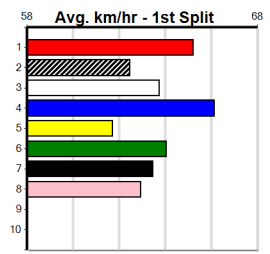

GAP (300+RANK)

Distance: 400m, Race Type: Grade 5, Total Prizemoney: $1,530
1st: $1,000, 2nd: $320, 3rd: $160, 4th: $50

TORRENTIAL (4) will need some luck in running but she does appear to have a fair bit on her rivals talent wise. SNOWY ALFORD (2) has been placed in two of his past three and he should settle near the speed. JESSICA PEARSON (6) is more than capable.

Watchdog Tips: 4 2 6 3 Bet: Box Quinella 2,4,6 ($10 for 333.33%)

VINNIE'S CAMEL [5] Down on confidence, can push up the track, place $12.00
DKBD Dog Nov-21 Sire: FERNANDO BALE Dam: UNTIL DAWN Trainer: Vincent Daffy (Eumemmerring)
Winning Distances: < 300m (0) 300 - 399m (1) 400 - 499m (2) 500 - 599m (0) 600 - 699m (0) > 700m (0)
Winning Weights: 27.1(1) 28.3(1) 29.2(1)
4th (1) 29.1 300 HVL R2 11-Nov-24 17.35 16.95 6.00L DAMAGED PANEL (16.95) M/4 . . . 4.06 $24.80 X67
8th (7) 29.3 350 HVL R5 15-Nov-24 20.55 19.39 13.00 DONATELLO ZEAL (19.64) Q/4 . . . 6.73 $70.40 T3-6
1st (1) 29.2 400 WGL R11 21-Nov-24 23.13 22.66 2.25L OPETAIA (23.28) Q/11 . . . SW . 8.52 $35.00 T3-6
5th (4) 29.7 400 WGL R12 28-Nov-24 23.56 22.74 3.00L ASTON PLUS (23.36) M/44 . . . SW . 8.75 $8.20 T3-5
4th (2) 29.8 400 WGL R10 06-Dec-24 23.17 22.44 3.00L DAWNY BY NAME (22.96) M/66 . . . . . 8.57 $42.00 5
7th (1) 30.2 460 WGL R6 12-Dec-24 26.88 26.08 12.00 BANDARI (26.09) M/367 . . . . . 6.63 $32.70 T3-5
6th (8) 30.0 400 WGL R4 02-Jan-25 23.23 22.43 8.50L NACHO PROBLEM (22.65) S/87 . . . . . 8.73 $37.50 SH
8th (1) 29.7 350 HVL R5 05-Jan-25 19.65 19.08 5.50L PEGLEG PETE (19.30) M/6 . . . . . 6.65 $55.50 5
Last 3 wins NOT included above
1st (7) 27.1 395 TRA R2 02-Oct-23 22.60 22.09 0.05L DR. LETTIE (22.60) M/311 . . . . . 3.82 $11.20 M
1st (3) 28.3 400 WGL R10 21-Mar-24 23.09 22.63 0.50L MORTLAKE HUSTLER (23.12) M/11 . . . . . 8.47 $19.00 7

SNOWY ALFORD (NSW)[5] Armed with good early burn, danger if steps $3.60
WBK Dog Mar-21 Sire: BEWILDERING Dam: SPOTTED PANTHER Trainer: Ian Dann (Korumburra)
Winning Distances: < 300m (0) 300 - 399m (0) 400 - 499m (4) 500 - 599m (0) 600 - 699m (0) > 700m (0)
Winning Weights: 28.5(1) 28.6(1) 28.7(1) 28.8(1)
3rd (2) 29.9 400 WGL R7 31-Oct-24 23.31 22.67 7.50L SPICY SIREN (22.81) Q/33 . . . . . 8.60 $38.40 T3-5
7th (7) 29.8 400 WGL R4 07-Nov-24 23.54 22.67 8.00L BANDARI (23.00) M/88 . . . . . 8.80 $40.90 T3-5
7th (8) 29.9 400 WGL R7 14-Nov-24 23.54 22.72 9.00L INTER BEAST BOY (22.94) M/67 . . . . . 8.76 $44.60 5
4th (8) 29.6 400 WGL R12 28-Nov-24 23.56 22.74 3.00L ASTON PLUS (23.36) S/67 . . . . . 8.79 $8.70 T3-5
8th (4) 29.6 400 WGL R12 05-Dec-24 23.56 22.65 12.00 LONG WAY HOME (22.78) M/87 . . . . . 8.90 $27.10 5
2nd (7) 29.4 400 WGL R4 12-Dec-24 23.30 22.69 4.75L MR. LARSON (22.97) M/22 . . . . . 0.00 $15.30 T3-5
3rd (3) 29.7 400 WGL R4 19-Dec-24 23.14 22.68 2.50L AMBANI (22.97) Q/12 . . . . . 8.47 $67.50 5
8th (2) 29.1 435 SLE R11 08-Jan-25 25.83 24.66 13.00 JAMS NIMBLE (24.96) M/788 . . . . . V5 . 5.46 $18.90 5
Last 3 wins NOT included above
1st (1) 28.5 400 WGL R4 06-Jul-23 23.13 22.85 2.75L SACRIFICIAL (23.31) M/31 . . . . . SW . 8.49 $5.10 7
1st (5) 28.7 400 WGL R11 03-Aug-23 23.20 22.60 1.5L STARTER'S KING (23.30) M/21 . . . . . . 8.61 $5.50 T3-6
1st (6) 28.8 435 SLE R11 04-Sep-24 24.97 24.62 1.25L HOWE PIE (25.05) M/111 . . . . . SW . 5.27 $30.90 T3-5