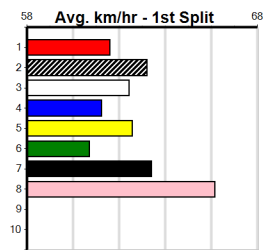

PHOTO MAN (300+RANK)

Distance: 460m, Race Type: Mixed 6/7, Total Prizemoney: $1,530
1st: $1,000, 2nd: $320, 3rd: $160, 4th: $50

EMPTINESS (8) showed his true talent with a dazzling 25.74 win here and he appears to have a fair bit on his rivals. SLOW CHEETAH (3) was never headed here last time and the rise in distance may suit. STEAL THE SHOW (4) has solid claims

Watchdog Tips: 8 3 4 7 Bet: Win 8

Race card for BIG RIG [7]. Dog, Jan-23. Down on confidence, may get buried back, no $16.00. Owner(s): Eye Candy (SYN), C Wilk, K Gorman. Sire: HOOKED ON SCOTCH, Dam: ZHENG. Trainer: Christian Wilk (Tanjil South). Includes winning distances, weights, and a detailed box history table.

Race card for SPEEDY BEAR [6]. BK Dog, May-22. Solid record here, has early speed, place hope $8.00. Owner(s): L Repici. Sire: KOBLENZ, Dam: LADY ZEEVA. Trainer: Lina Repici (Hampton Park). Includes winning distances, weights, and a detailed box history table.

Race card for SLOW CHEETAH [7]. BK Bitch, Apr-22. Never headed last time, danger if steps $6.00. Owner(s): SAUNDERS CLAN (SYN), D Saunders, B Saunders, W Saunders, G Saunders. Sire: BERNARDO, Dam: RED HOT TEARS. Trainer: Darrell Saunders (Somerville). Includes winning distances, weights, and a detailed box history table.

Race card for STEAL THE SHOW [7]. BK Dog, Nov-22. Better than form, good muster, can threaten $4.80. Owner(s): Eye Candy (SYN), C Wilk, K Gorman. Sire: FLYING RICCIARDO, Dam: MIRROR ILLUSION. Trainer: Christian Wilk (Tanjil South). Includes winning distances, weights, and a detailed box history table.

Race card for SONGKRAN (NSW)[7]. BK Dog, May-22. Beaten in all five runs here, look to others $21.00. Owner(s): L Cardillo. Sire: FLYING RICCIARDO, Dam: SHE'S ESPERANZA. Trainer: Adrian Nuttall (Woodside). Includes winning distances, weights, and a detailed box history table.