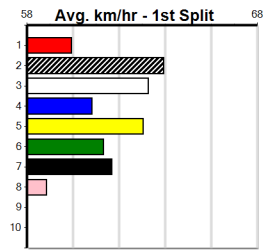

OAKS SUPER BOX (300+RANK)

Distance: 400m, Race Type: Maiden, Total Prizemoney: $1,530
1st: $1,000, 2nd: $320, 3rd: $160, 4th: $50

ALBATROSS WINGS (2) has been placed in two of his past three and he won't get a better chance to break through. POT KETTLE BLACK (7) is better than his form indicates and he is expected to show some improvement. ANOTHER STORY (1) has the good draw

Watchdog Tips: 2 7 1 3 Bet: Box Quinella 1,2,7 ($10 for 333.33%)

ANOTHER STORY [M] Showed improvement three runs back, threat $4.80
BK Bitch Apr-22 Sire: ZACK MONELLI Dam: JOSIE'S ENTITY
Owner(s): C Fulford
Trainer: Cindy Fulford (Maffra)
Winning Distances: < 300m (0) 300 - 399m (0) 400 - 499m (0) 500 - 599m (0) 600 - 699m (0) > 700m (0)
Winning Weights:
6th (1) 26.7 435 SLE R2 30-Oct-24 25.47 24.81 9.00L UNDERCOVER GUY (24.86) M/666 5.52 $42.00 M
6th (5) 26.4 510 SLE R2 05-Nov-24 29.91 28.98 14.00 WARRIOR ETHAN (28.98) M/455 9.43 $41.20 T3-M
7th (7) 26.8 510 SLE R3 13-Nov-24 30.13 29.42 7.00L SWIPER (29.67) M/467 9.41 $81.10 T3-M
7th (2) 25.9 435 SLE R4 27-Nov-24 25.45 24.44 14.00 DERMOTT ROSE (24.50) S/777 5.69 $101.40 M
6th (8) 26.6 400 WGL R3 05-Dec-24 23.69 22.65 13.00 WEEONA BELLA (22.83) S/87 8.88 $22.70 M
2nd (8) 26.4 400 WGL R2 12-Dec-24 23.19 22.69 4.25L BEST DRESSED (22.90) M/33 0.00 $28.80 T3-M
5th (5) 26.7 400 WGL R2 19-Dec-24 23.50 22.68 12.00 PAW YALE (22.70) M/54 8.81 $79.30 M
5th (6) 26.3 435 SLE R1 08-Jan-25 25.70 24.66 11.00 ARCHER NINE (24.93) M/533 5.38 $22.30 M
Last 3 wins NOT included above
Box History
Bx 1st 2nd 3rd 4th 5th 6th 7th 8th
1 1 1 1 1 1 1 1
2 1 1 1 1 1 1 1
3 1 1 1 1 1 1 1
4 1 1 1 1 1 1 1
5 1 1 1 1 1 1 1
6 1 1 1 1 1 1 1
7 1 1 1 1 1 1 1
8 1 1 1 1 1 1 1
Prize Best $1010.00
Starts 23.19(8)-12/12/24
Trk/Dts 29-0-2-2
APM 12-0-1-1 596

ALBATROSS WINGS [M] Placed in two of his past three, hard to hold out $2.80
BK Dog Jul-22 Sire: CATCH THE THIEF Dam: SAW BLAZE
Owner(s): S Kipirtidis
Trainer: Stavros Kipirtidis (Cranbourne So)
Winning Distances: < 300m (0) 300 - 399m (0) 400 - 499m (0) 500 - 599m (0) 600 - 699m (0) > 700m (0)
Winning Weights:
5th (7) 30.6 400 WGL R1 27-Sep-24 23.53 22.64 9.00L LUMBY (22.93) M/35 8.57 $59.50 M
4th (5) 30.5 400 WGL R2 03-Oct-24 23.47 22.58 13.00 PRETTY PIPA (22.58) M/22 8.49 $39.80 T3-M
4th (6) 30.5 300 HVL R1 18-Oct-24 17.23 16.76 2.25L RAPHAEL ZEAL (17.08) M/4 4.05 $34.40 T3-M
5th (8) 30.2 400 WGL R2 25-Oct-24 23.49 22.52 4.75L JACK'S ELATION (23.18) M/33 8.57 $18.60 M
7th (3) 29.9 400 WGL R1 07-Nov-24 23.65 22.67 11.00 MAGIC OUTLAW (22.93) M/65 8.75 $17.30 T3-M
2nd (6) 30.1 400 WGL R2 28-Nov-24 23.55 22.74 1.75L ROCHARD (23.44) M/11 8.54 $9.50 T3-M
5th (2) 30.2 400 WGL R3 05-Dec-24 23.46 22.65 9.00L WEEONA BELLA (22.83) M/65 8.68 $4.30 M
2nd (2) 30.5 400 WGL R1 12-Dec-24 23.21 22.69 4.00L WANT SOME (22.94) S/3 8.54 $40.20 T3-M
Last 3 wins NOT included above
Box History
Bx 1st 2nd 3rd 4th 5th 6th 7th 8th
1 1 1 1 1 1 1 1
2 1 1 1 1 1 1 1
3 1 1 1 1 1 1 1
4 1 1 1 1 1 1 1
5 1 1 1 1 1 1 1
6 1 1 1 1 1 1 1
7 1 1 1 1 1 1 1
8 1 1 1 1 1 1 1
Prize Best $790.00
Starts 23.21(2)-12/12/24
Trk/Dts 12-0-2-0
APM 11-0-2-0 592