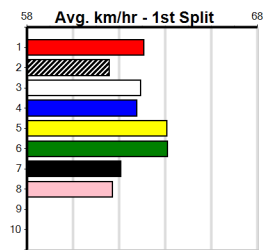

G'DAY CHEF CATERERS (300+RANK)

Distance: 400m, Race Type: Grade 5, Total Prizemoney: $1,530
1st: $1,000, 2nd: $320, 3rd: $160, 4th: $50

WHO (2) has a wonderful record here and he will find this a lot easier than his most recent racing.
SPICY SIREN (5) can come out running and she will give a great sight on the arm. UNSURPASSED (4) is never too far away

Watchdog Tips: 2 5 4 6 Bet: Win 2

Table with 17 columns: Form Box, Wgt, Dist, Track, Date, Time, BON, Margin, 1st/2nd (Time), PIR, Checked, Comment, W/R, Split 1, S/P, Grade.

CHRISSEY HAND [5] Hit or miss early, can push wide, too risky $8.00
Owner(s): R Haines
Sire: MY REDEEMER Dam: BAG OF TRICKS
Trainer: Donna Dean (Nyora)
Winning Distances: < 300m (0) 300 - 399m (0) 400 - 499m (3) 500 - 599m (0) 600 - 699m (0) > 700m (0)
Winning Weights: 24.5(1) 24.8(1) 25.1(1)

Box History table for CHRISSEY HAND [5]. Includes Prize Best Starts, Trk/Dts, APM.

WHO [5] Good record here, drops in class, hard to hold out $2.80
Owner(s): N Lavelle
Sire: MY BRO FABIO Dam: LASER BLUE
Trainer: Neil Lavelle (Altona Meadows)
Winning Distances: < 300m (0) 300 - 399m (1) 400 - 499m (6) 500 - 599m (0) 600 - 699m (0) > 700m (0)
Winning Weights: 35.1(1) 35.2(1) 35.3(3) 35.4(2)

Box History table for WHO [5]. Includes Prize Best Starts, Trk/Dts, APM.

PLEIADIAN [5] Needs to lead, may cop too mush pressure, no $10.00
Owner(s): J Leek
Sire: FERNANDO BALE Dam: LADY CEECEE
Trainer: Jodie Leek (Warrandyte)
Winning Distances: < 300m (0) 300 - 399m (2) 400 - 499m (1) 500 - 599m (0) 600 - 699m (0) > 700m (0)
Winning Weights: 30.4(1) 31.0(1) 31.5(1)

Box History table for PLEIADIAN [5]. Includes Prize Best Starts, Trk/Dts, APM.

UNSURPASSED [5] Eye catching run last time, threat with luck $8.00
Owner(s): S Van oirschot
Sire: BEWILDERING Dam: MISS DEE MEADOWS
Trainer: Steven Van oirschot (Moe South)
Winning Distances: < 300m (0) 300 - 399m (0) 400 - 499m (3) 500 - 599m (0) 600 - 699m (0) > 700m (0)
Winning Weights: 31.7(1) 32.4(1) 32.6(1)

Box History table for UNSURPASSED [5]. Includes Prize Best Starts, Trk/Dts, APM.

SPICY SIREN [5] Can come out running, big danger if crosses $4.60
Owner(s): D Kerr
Sire: FERNANDO BALE Dam: CAPTAIN JACKIE
Trainer: Belinda Connolly (Caldermeade)
Winning Distances: < 300m (0) 300 - 399m (0) 400 - 499m (6) 500 - 599m (0) 600 - 699m (0) > 700m (0)
Winning Weights: 22.9(1) 23.0(1) 23.3(2) 23.4(1) 23.5(1)

Box History table for SPICY SIREN [5]. Includes Prize Best Starts, Trk/Dts, APM.

1

2

3

4

5