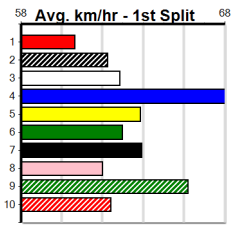

SPORTSBET GREEN TICKS

Distance: 390m, Race Type: Tier 3 - Maiden, Total Prizemoney: \$2,535
 1st: \$1,680, 2nd: \$520, 3rd: \$260, 4th: \$75

2

11:27AM

(VIC time)

ACHTUNG BABY (4) showed good speed in her smart last start placing and she looks like the one to beat in this. ULARA BALE (6) has shown plenty of talent in her recent placings and she could be right in the finish here.