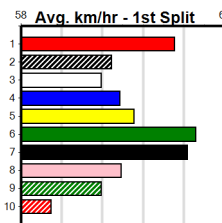

Shepparton

BYERS ELECTRICAL

Distance: 390m, Race Type: Tier 3 - Grade 7, Total Prizemoney: \$2,925
1st: \$1,950, 2nd: \$600, 3rd: \$300, 4th: \$75

4

12:00PM

(VIC time)

AEROPLANE ARROW (1) was a solid all the way winner from this box 3 starts back and she is drawn to make every post a winner here. JAICOS (4) has been racing in great fashion in recent times and can be right in the finish again.