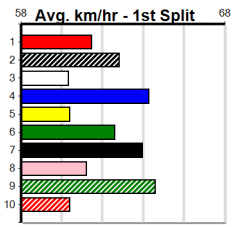

RSN GREY AREAS - WEDNESDAY & FRID

Distance: 390m, Race Type: Tier 3 - Grade 7, Total Prizemoney: $2,925
1st: $1,950, 2nd: $600, 3rd: $300, 4th: $75

9
1:39PM
(VIC time)

SHE'S TROPIC (8) has done her best racing around this circuit and she could prove hard to hold out from her good draw here. JOHN BOY (3) was a good last start winner before a solid recent trial and he can challenge in this.

Watchdog Tips: 8 3 5 1 Bet: Win 8

Main race results table containing 10 race entries with columns for race number, horse name, trainer, odds, time, and prize money. Includes sub-tables for 'Winning Boxes' for each race.