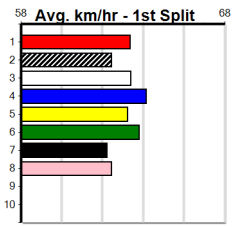

MACEY'S BISTRO (300+RANK)

Distance: 390m, Race Type: Grade 7, Total Prizemoney: $1,530
1st: $1,000, 2nd: $320, 3rd: $160, 4th: $50

3

6:12PM

(VIC time)

BELLA BLOSSOM (5) has been luckless since her handy debut win at Horsham and she will find this easier. MORAINÉ GRACE (4) has been placed in two of three here and she can settle on the speed. COLLINDA BLUE (1) is showing some promise

Watchdog Tips:

5

4

1

2

Bet:

Win 5