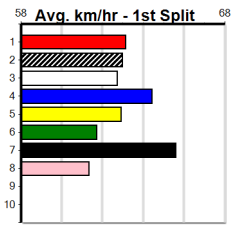

WARRNAMBOOL RACE 13 (300+RANK)

13 (E1)

9:44PM

(VIC time)

Distance: 390m, Race Type: Grade 5, Total Prizemoney: $1,530
1st: $1,000, 2nd: $320, 3rd: $160, 4th: $50

BELLA SUPREME (4) is a more than capable type when fit and she is expected to race well fresh.
ZARA'S PRINCESS (5) is better than her form indicates and she will be strong in the run to the line.
MORAINÉ MIA (6) may be the value runner

Watchdog Tips:

4 **5** **6** **8**

Bet:

Win 4