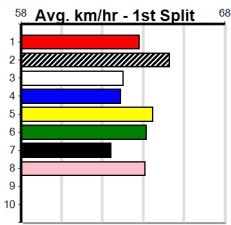

# MATKO HIRE (300+RANK)

Distance: 390m, Race Type: Grade 7, Total Prizemoney: \$1,530  
1st: \$1,000, 2nd: \$320, 3rd: \$160, 4th: \$50