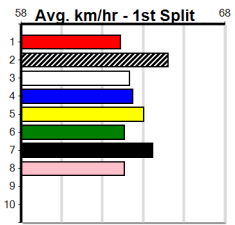

# RIDE FOR LUCY (300+RANK)

Distance: 390m, Race Type: Grade 5, Total Prizemoney: \$1,530  
1st: \$1,000, 2nd: \$320, 3rd: \$160, 4th: \$50

LEONARDO ZEAL (8) was a top 22.18 Shepparton winner in August and he exits the same draw tonight. ASTON RECALL (4) was never headed two runs back and he should be in the firing line from the outset. SARAH LOUISE (3) should fire fresh