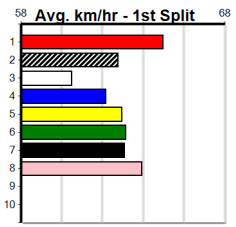

BROAD TREE CARE (300+RANK)

Distance: 390m, Race Type: Grade 7, Total Prizemoney: $1,530
1st: $1,000, 2nd: $320, 3rd: $160, 4th: $50

9

8:15PM

(VIC time)

CONDAH EXPRESS (5) has been placed in four of six here and she just needs a clear crack mid race. ASTON KATY (6) has been luckless since her debut win and she can make amends this time around. MAGIC MILEY (1) has the good draw.

Watchdog Tips:

5

6

1

8

Bet:

Win 5