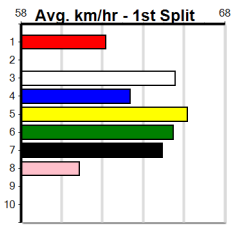

SPORTSBET GREEN TICKS (300+RANK)

Distance: 390m, Race Type: Maiden, Total Prizemoney: $1,530
1st: $1,000, 2nd: $320, 3rd: $160, 4th: $50

2

5:54PM

(VIC time)

PAW RAKULA (4) is far better than her form indicates and she will find this a lot easier. PEARLY WHIRLY (3) is armed with handy early speed and she should be in the firing line from the outset. ASTON SOVEREIGN (5) can run a cheeky race

Watchdog Tips: **4** **3** **5** **6** **Bet:** **Box Quinella 3,4,5 ($10 for 333.33%)**