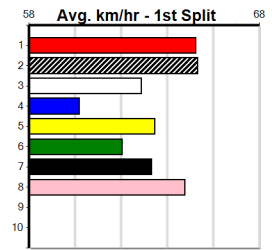

PADDY WANTS PATS (300+RANK)

Distance: 450m, Race Type: Grade 5, Total Prizemoney: $1,530
1st: $1,000, 2nd: $320, 3rd: $160, 4th: $50

LEKTRA LAYLA (2) was a strong 25.79 winner here recently and she will be in the mix once again.
INGA AMY (8) can come out running and she can atone for some luckless runs of late. BLACK LICORICE (1) has the good draw.

Watchdog Tips: 2 8 1 5 Bet: Box Quinella 1,2,8 ($10 for 333.33%)

BLACK LICORICE [5] Better than form, has the good draw, threat $9.00
BK Dog Nov-22 Sire: EXPLOSIVE BOY Dam: COCO NOVA
Owner(s): L Edgerton
Trainer: Darren Fisher (Lara)
Winning Distances: < 300m (0) 300 - 399m (1) 400 - 499m (3) 500 - 599m (0) 600 - 699m (0) > 700m (0)
Winning Weights: 34.3(1) 34.8(1) 35.0(1) 35.2(1)
1st (1) 35.2 425 BEN R11 27-Sep-24 24.06 23.60 0.75L ELLI'S MY GIRL (24.10) M/111 . . . 6.66 $2.00 5
1st (7) 35.5 450 WBL R8 10-Oct-24 0.00 25.19 . . . SYDNEY SHOW (25.19) M/577 . . . V7 . . . 6.76 $17.60 5
8th (6) 36.0 400 GEL R4 01-Nov-24 23.35 22.44 8.50L LIGHTNING QUEEN (22.77) M/56 . . . . . 8.78 $17.70 5
7th (1) 36.0 390 WBL R11 14-Nov-24 23.45 22.00 21.00 ROCK IT RANGE (22.00) M/77 . . . . . V0 . . . 9.12 $4.30 5
6th (6) 35.7 400 GEL R7 22-Nov-24 23.21 22.27 8.50L SPRING WATCH (22.64) M/77 . . . . 8.75 $7.80 5
7th (3) 35.1 410 HOR R3 17-Dec-24 23.93 23.14 11.00 DYNAMITE DOUG (23.20) M/66 . . . . 10.53 $53.00 RWH
4th (7) 35.0 390 SHP R9 21-Dec-24 22.76 22.17 5.50L CRUDE (22.39) M/66 . . . . 8.58 $5.60 X45
8th (6) 34.5 450 WBL R8 30-Dec-24 26.28 25.27 12.00 RUSHMORE RED (25.50) Q/246 . . . . 6.72 $13.00 SH
Last 3 wins NOT included above
1st (4) 35.0 390 BAL R1 23-Aug-24 22.42 22.19 3.00L RADIATION BAND (22.62) Q/22 . . . . . SW . . . 8.63 $3.00 M
1st (5) 34.3 425 BEN R2 30-Aug-24 24.12 23.73 10.00 RUBY'S SHOW (24.82) M/221 . . . . 6.66 $8.80 7
1st (1) 34.8 425 BEN R3 20-Sep-24 24.13 24.04 1.75L ALL JAZZ (24.25) M/111 . . . . 6.62 $2.80 X67

LEKTRA LAYLA [5] Impressive 25.79 winner here, hard to hold out $2.80
BK Bitch Apr-22 Sire: HOUDINI BOY Dam: LEKTRA JENA
Owner(s): P Lenehan
Trainer: Philip Lenehan (Toolong)
Winning Distances: < 300m (0) 300 - 399m (1) 400 - 499m (6) 500 - 599m (0) 600 - 699m (0) > 700m (0)
Winning Weights: 24.7(1) 24.8(1) 25.0(1) 25.2(1) 25.4(1) 25.6(1) 26.4(1)
5th (3) 26.7 400 MTG R8 03-Nov-24 23.89 22.87 9.00L ASTON KING (23.27) 11.39 $6.50 5
3rd (1) 26.4 400 MTG R10 07-Nov-24 23.72 23.31 2.25L MYOLA THUNDER (23.56) . . . . . 11.23 $2.15 RW
5th (5) 26.0 400 MTG R4 10-Nov-24 23.87 22.75 8.00L GYPSY CHICK (23.31) 11.27 $14.00 5
1st (3) 26.4 390 WBL R4 18-Nov-24 22.61 22.36 1.25L ELUSIVE BARB (22.68) Q/11 . . . . 8.70 $4.90 5
5th (4) 26.4 390 BAL R12 25-Nov-24 22.41 22.22 1.75L ARGYLE EMMA (22.30) M/44 . . . . 8.55 $14.40 T3-5
6th (8) 25.9 450 WBL R7 04-Dec-24 25.78 24.92 7.00L KENSINGTON FLYER (25.31) M/456 . . . . 6.69 $19.10 5
1st (8) 25.4 450 WBL R8 23-Dec-24 25.79 25.79 0.50L SHAKA BIG CHIEF (25.82) Q/222 . . . . 6.69 $3.00 5
8th (7) 25.6 450 WBL R4 30-Dec-24 26.35 25.27 9.00L BELLA LA VITA (25.74) M/777 . . . . 6.95 $2.40 SH
Last 3 wins NOT included above
1st (4) 24.7 400 MTG R12 05-May-24 22.87 22.87 2.50L LEKTRA TONY (23.05) 0 . . . . . 10.61 $5.50 6
1st (2) 24.8 400 MTG R9 12-May-24 22.95 22.81 3.00L CADILLAC STAR (23.17) 10.71 $1.55 5
1st (6) 25.6 410 HOR R12 03-Sep-24 23.39 23.05 2.25L IDYLLIC TOBY (23.54) Q/11 . . . . 10.35 $6.10 5