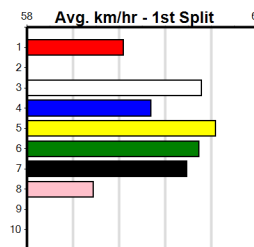

SPORTSBET GREEN TICKS (300+RANK)

2

5:54PM

(VIC time)

Distance: 390m, Race Type: Maiden, Total Prizemoney: $1,530
1st: $1,000, 2nd: $320, 3rd: $160, 4th: $50

PAW RAKULA (4) is far better than her form indicates and she will find this a lot easier. PEARLY WHIRLY (3) is armed with handy early speed and she should be in the firing line from the outset. ASTON SOVEREIGN (5) can run a cheeky race

Watchdog Tips: **4** **3** **5** **6** **Bet:** Box Quinella 3,4,5 ($10 for 333.33%)

Form	Box	Wgt	Dist	Track	Date	Time	BON	Margin	1st/2nd (Time)	PIR	Checked	Comment	WR	Split 1	S/P	Grade				
1	MY OPIE [M] Resuming, steady to date, place claims best $10.00																			
	BK	Dog	Sep-22														Sire: MY REDEEMER	Dam: HARPER'S GIRL	Trainer: Debbie Bewley (Pentland Hills)	
	Owner(s): R Bean																			
	Winning Distances: < 300m (0) 300 - 399m (0) 400 - 499m (0) 500 - 599m (0) 600 - 699m (0) > 700m (0)																			
	Winning Weights:																			
	5th (1)	28.2	435	SLE	R1	22-Sep-24	25.34	24.32	13.00	PRINCESS MONARCH	M/345				5.30	$10.20	M			
	6th (7)	28.3	435	SLE	R1	29-Sep-24	25.72	24.44	19.00	SPRING REGENCY (24.44)	M/355				5.32	$6.80	MH			
	7th (4)	28.5	435	SLE	R2	09-Oct-24	25.48	24.13	5.50L	LUCA SKYWALKER (25.10)	M/755				5.44	$6.80	M			
	Last 3 wins NOT included above																			
	Box History																			
Bx	1st	2nd	3rd	4th	5th	6th	7th	8th												
1																				
2																				
3																				
4																				
5																				
6																				
7																				
8																				
Prize Best																				
Starts	3-0-0-0																			
Trk/Dts	0-0-0-0																			
APM	0																			
2	FROSTY FORCE [M] Well beaten in both runs, must find plenty $12.00																			
	WBE	Dog	Mar-23														Sire: AUSSIE INFRARED	Dam: OUR FROSTY	Trainer: Peter Crawley (Mortlake)	
	Owner(s): J Cail																			
	Winning Distances: < 300m (0) 300 - 399m (0) 400 - 499m (0) 500 - 599m (0) 600 - 699m (0) > 700m (0)																			
	Winning Weights:																			
	6th (7)	31.4	400	MTG	R1	15-Dec-24	24.15	22.42	15.00	ASTON JIMENA (23.11)					11.35	$9.00	MH			
	6th (1)	31.6	305	MTG	R3	29-Dec-24	18.31	17.47	11.00	ANNA FORCE (17.59)	0				6.03	$21.00	M			
	Last 3 wins NOT included above																			
	Box History																			
	Bx	1st	2nd	3rd	4th	5th	6th	7th	8th											
1																				
2																				
3																				
4																				
5																				
6																				
7																				
8																				
Prize Best																				
Starts	2-0-0-0																			
Trk/Dts	0-0-0-0																			
APM	0																			
3	PEARLY WHIRLY (NSW)[M] Armed with good early burn, looks the danger $3.20																			
	BK	Bitch	Feb-23														Sire: MEPUNGA BLAZER	Dam: MADE TO SHINE	Trainer: Margery Quick (Haddon)	
	Owner(s): B Pearce																			
	Winning Distances: < 300m (0) 300 - 399m (0) 400 - 499m (0) 500 - 599m (0) 600 - 699m (0) > 700m (0)																			
	Winning Weights:																			
	3rd (3)	26.5	525	MEP	R1	11-Dec-24	31.51	29.83	4.25L	CRUZADO (31.23)	Q/1112		SW		5.20	$11.60	M			
	8th (5)	27.1	525	MEP	R2	18-Dec-24	31.85	29.94	22.00	PAW TORONTO (30.37)	Q/1477				5.18	$96.90	M			
	4th (4)	27.2	300	HVL	R1	27-Dec-24	17.57	16.90	4.75L	MAY BE REAL (17.24)	M/2				4.07	$8.20	T3-M			
	Last 3 wins NOT included above																			
	Box History																			
Bx	1st	2nd	3rd	4th	5th	6th	7th	8th												
1																				
2																				
3