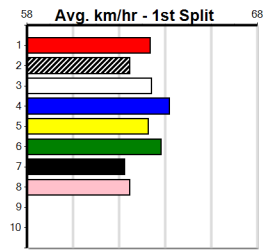

MACEY'S BISTRO (300+RANK)

Distance: 390m, Race Type: Grade 7, Total Prizemoney: $1,530
1st: $1,000, 2nd: $320, 3rd: $160, 4th: $50

BELLA BLOSSOM (5) has been luckless since her handy debut win at Horsham and she will find this easier. MORaine GRACE (4) has been placed in two of three here and she can settle on the speed. COLLINDA BLUE (1) is showing some promise

Watchdog Tips: 5 4 1 2 Bet: Win 5

Collinda Blue [7] Showing promise, has early speed, can threaten $4.20
BD Dog Sep-21 Sire: BERNARDO Dam: AUDACIOUS BELL
Trainer: Simone Fisher (Lara)
Winning Distances: < 300m (0) 300 - 399m (1) 400 - 499m (0) 500 - 599m (0) 600 - 699m (0) > 700m (0)
Winning Weights: 34.6(1)
8th (5) 34.4 435 SLE R1 08-May-24 25.68 24.32 14.00 PAW BRADLEY (24.73) M/667 . . . . . 5.50 $8.90 M
5th (2) 35.0 400 WGL R1 02-Jul-24 23.85 22.51 5.50L OUR PINK MANTRA (23.47) Q/44 . . . . . 8.65 $12.60 M
1st (3) 34.6 390 WBL R2 30-Sep-24 22.60 22.34 1.5L ASTON DIMITRI (22.70) Q/11 . . . . . 8.67 $2.10 M
2nd (4) 34.8 390 WBL R9 07-Oct-24 22.84 22.32 2.75L PAW TEMPE (22.66) M/43 . . . . . 8.87 $3.20 T
2nd (8) 35.3 390 BAL R4 17-Oct-24 22.66 22.15 2.00L ZIPPING VELMA (22.52) M/22 . . . . . 8.72 $2.60 T3-7
6th (8) 35.6 425 BEN R2 23-Oct-24 25.30 24.02 15.00 EXPELLED (24.31) M/686 . . V5 . . . . . 6.72 $4.50 T3-7
4th (4) 35.4 390 SHP R4 19-Dec-24 22.69 22.10 4.50L MARIONVALE KEV (22.38) M/23 . . . . . 8.65 $5.20 T
Last 3 wins NOT included above
Box History
Bx 1st 2nd 3rd 4th 5th 6th 7th 8th
1 . . . . . 1 . . . . .
2 . . . . . 1 . . . . .
3 1 . . . .
4 . 1 . . . . . 1 . . . . .
5 . . . . 1 . . . . .
6 . . . .
7 . . . .
8 . 1 . . . . 1 . . . . .
Prize Best $1690.00
Starts 22.60(3)-30/9/24
Trk/Dts 7-1-2-0
APM 2-1-1-0 1034

MORaine ARIANA [7] Better than her past few runs, may be value $8.00
BK Bitch Jan-23 Sire: KOBLENZ Dam: MORaine COCO
Trainer: Briana Robertson-leech (Smeaton)
Winning Distances: < 300m (0) 300 - 399m (1) 400 - 499m (0) 500 - 599m (0) 600 - 699m (0) > 700m (0)
Winning Weights: 28.7(1)
2nd (8) 28.3 425 BEN R1 20-Sep-24 24.65 24.04 2.75L EXPELLED (24.47) M/332 . . . . . 6.83 $10.20 M
4th (6) 28.6 425 BEN R1 27-Sep-24 24.56 23.60 8.00L ATLAS ALIEN (24.03) M/344 . . . . . 6.76 $4.20 M
1st (8) 28.7 390 BAL R3 17-Oct-24 22.35 22.15 1.00L BELFAST SPOT (22.41) Q/11 . . . . . 8.61 $1.80 T3-M
2nd (1) 28.5 425 BEN R4 26-Oct-24 24.27 24.08 1.5L WE ARE ONE (24.17) Q/122 . . . . . 6.61 $2.50 T
4th (8) 28.4 450 SHP R9 01-Nov-24 25.73 25.11 7.50L GOLIATH (25.21) M/334 . . . . . 6.78 $10.10 X67
6th (7) 28.5 450 BAL R9 06-Nov-24 25.87 25.30 8.50L HIGHLY ABRASIVE (25.30) M/656 . . . . . 6.75 $51.20 X67H
7th (7) 28.6 390 SHP R3 02-Dec-24 23.03 21.96 12.00 WALLS OF JERICHO (22.22) M/67 . . . . . 8.77 $15.00 X67
8th (1) 29.1 390 BAL R9 09-Dec-24 24.36 22.11 21.00 BOROUGH BOUND (22.92) M/28 . . . . V21 . . . . . 8.41 $5.20 T3-7
Last 3 wins NOT included above
Box History
Bx 1st 2nd 3rd 4th 5th 6th 7th 8th
1 . . . . . 1 . . . . .
2 . . . . 1 . . . . .
3 . . . .
4 . . . . . 1 1 . . . . .
5 . . . .
6 . . . . . 1 . . . .
7 . 1 . . . . 2 1 . . . . .
8 1 1 1 1 . . . .
Prize Best $2065.00
Starts FSH
Trk/Dts 11-1-2-0
APM 0-0-0-0 1239