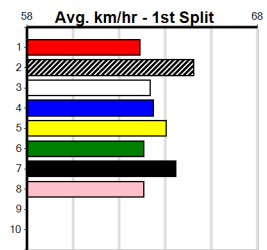

RIDE FOR LUCY (300+RANK)

Distance: 390m, Race Type: Grade 5, Total Prizemoney: $1,530
1st: $1,000, 2nd: $320, 3rd: $160, 4th: $50

LEONARDO ZEAL (8) was a top 22.18 Shepparton winner in August and he exits the same draw tonight. ASTON RECALL (4) was never headed two runs back and he should be in the firing line from the outset. SARAH LOUISE (3) should fire fresh

Watchdog Tips: 8 4 3 1 Bet: Win 8

SAINT MADIX [5] Better than his past few runs, must keep safe $7.50
Owner(s): P Byrne
Winning Distances: < 300m (0) 300 - 399m (1) 400 - 499m (2) 500 - 599m (0) 600 - 699m (0) > 700m (0)
Winning Weights: 35.5(1) 35.8(1) 36.1(1)
3rd (1) 36.3 410 HOR R12 29-Oct-24 23.78 23.25 7.50L ALE (23.28) Q/44 . . . 10.75 $35.10 5
4th (4) 36.5 390 WBL R13 14-Nov-24 22.99 22.00 9.00L COLLINDA PEARL (22.38) M/84 . . . 9.18 $86.40 5
6th (8) 36.6 390 WBL R10 18-Nov-24 22.64 22.36 3.75L RONNY ALLSORTS (22.39) M/77 . . . 9.06 $53.40 5
5th (1) 36.6 390 WBL R11 25-Nov-24 22.69 22.27 3.00L CAESARS PALACE (22.48) M/55 . . . 8.99 $39.70 5
5th (4) 36.3 390 WBL R12 02-Dec-24 22.90 22.17 7.00L HARTLAND DUKE (22.44) S/88 . . . 9.05 $16.10 5
7th (5) 36.1 485 HOR R8 07-Dec-24 28.02 27.54 7.00L DONITA BALE (27.54) M/777 . . . 6.98 $53.70 5
4th (1) 36.2 390 WBL R12 23-Dec-24 22.67 22.21 6.50L FULL SPEED AHEAD (22.21) M/65 . . . 9.01 $19.40 5
4th (5) 36.1 390 WBL R10 28-Dec-24 22.90 22.02 12.00L ZIPPING MUFASA (22.06) S/74 . . . 9.12 $114.70 5
Last 3 wins NOT included above
1st (8) 35.5 400 MTG R1 19-Feb-23 23.41 22.76 1.25L DE LA CRUZ (23.50) 0 SAMP . . . 11.17 $4.80 M
1st (2) 35.8 450 WBL R7 26-Feb-24 26.15 25.80 3.00L FUNKY FAUN (26.35) M/642 . . . 6.98 $26.50 X67
1st (1) 36.1 390 WBL R9 15-Jul-24 22.87 22.62 0.50L MATETSI (22.89) M/33 . . . 9.11 $11.00 6G
Trainer: Peter Byrne (Koroit) ENG BAL 2025-01-06
Box History
Bx 1st 2nd 3rd 4th 5th 6th 7th 8th
1 1 3 4 2 1 1
2 1 1 1 1 1 1
3 2 2 2 4 5 3 1
4 2 1 4 2 1 1
5 1 3 1 2 1 2
6 2 2 2 1 2 2 1
7 2 2 4 2 2
8 1 3 1 6 3 1 1
Prize Best $8975.00
Starts 22.50(6)-27/5/24
Trk/Dts 94-3-9-16
APM 23-1-2-2 1675