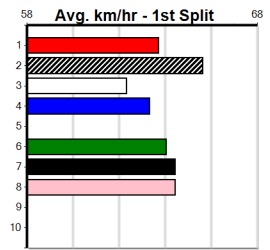

EDWARDS ELECTRICAL (300+RANK)

Distance: 450m, Race Type: Mixed 6/7, Total Prizemoney: $1,530
1st: $1,000, 2nd: $320, 3rd: $160, 4th: $50

AVIATION (2) was dominant when scoring here in 25.45 and he appears to be a nice prospect.
MAXIMUM REED (3) has a nice turn of foot and she can follow the two through early on. MORAINÉ
JOKER (8) is better than his form reads and he may be value

Watchdog Tips: 2 3 8 6 **Bet:** Win 2

1

MORAINÉ PIPER [7] **$6.50**

Never headed two runs back, can run a drum

BD Bitch May-23 Sire: FERDINAND BOY Dam: MORAINÉ ROSIE

Owner(s): MORAINÉ (SYN), G Judd, S Judd Trainer: Glenn Judd (Noorat)

Winning Distances: < 300m (0) 300 - 399m (0) 400 - 499m (1) 500 - 599m (0) 600 - 699m (0) > 700m (0)

Winning Weights: 29.2(1)

Run	Dist	Wgt	Track	Race	Date	Time	BON	Margin	1st/2nd (Time)	PIR	Checked	Comment	WR	Split 1	S/P	Grade
4th (4)	29.0	390	WBL	R1	04-Dec-24	23.47	22.03	13.00	PAW JENNEKE (22.56)	M/55	.	.	.	9.00	$16.60	M
5th (4)	28.9	410	HOR	R2	07-Dec-24	24.21	23.34	11.00	MIDDLE EARTH (23.49)	M/65	.	.	.	10.74	$22.90	M
6th (8)	28.9	450	WBL	R2	19-Dec-24	26.10	24.81	10.00	PAW FARINA (25.40)	M/776	.	.	.	7.01	$82.70	M
5th (5)	29.0	450	WBL	R1	23-Dec-24	26.71	25.79	6.50L	PAW MAUD (26.28)	M/454	.	.	.	6.94	$13.20	M
1st (7)	29.2	450	WBL	R1	26-Dec-24	26.07	25.32	3.25L	PANAMA REBEL (26.29)	Q/111	.	.	.	6.82	$5.80	M
4th (3)	28.9	450	WBL	R5	30-Dec-24	26.06	25.27	7.50L	I'M HONEY (25.57)	S/754	.	.	.	7.04	$61.00	SH

Last 3 wins NOT included above

Bx	1st	2nd	3rd	4th	5th	6th	7th	8th
1								
2								
3				1				
4				1	1			
5					1			
6								
7	1							
8						1		

Prize Best	$1805.00
Starts	26.06(3)-30/12/24
Trk/Dts	6-1-0-0
APM	4-1-0-0
APM	1805

2

AVIATION [6] **$2.40**

Cracking 25.45 winner here, hard to reel in

BK Dog May-23 Sire: ZAMBORA BROCKIE Dam: ASTON DAIQUIRI

Owner(s): A Tullio Trainer: Daniel Gibbons (Avalon)

Winning Distances: < 300m (0) 300 - 399m (0) 400 - 499m (2) 500 - 599m (0) 600 - 699m (0) > 700m (0)

Winning Weights: 31.2(2)

Run	Dist	Wgt	Track	Race	Date	Time	BON	Margin	1st/2nd (Time)	PIR	Checked	Comment	WR	Split 1	S/P	Grade
6th (3)	30.9	400	GEL	R1	28-Nov-24	23.62	22.55	9.00L	BLOW TORCH (23.01)	M/66	.	.	.	8.78	$3.60	MH
7th (4)	31.0	410	HOR	R2	03-Dec-24	24.70	23.06	12.00	TOP FLIGHT (23.91)	M/67	.	.	W	10.95	$3.50	M
1st (3)	31.2	400	GEL	R3	10-Dec-24	22.66	22.51	9.50L	JOHNNY'S REVENGE (23.31)	M/11	.	.	.	8.39	$2.60	M
4th (5)	31.2	460	WGL	R1	17-Dec-24	26.27	25.52	4.75L	JUMBUK JOHNNY (25.95)	M/533	.	.	.	6.61	$13.10	X67H
1st (2)	31.2	450	WBL	R7	26-Dec-24	25.45	25.32	5.50L	SAVANNAH STAR (25.81)	M/111	.	.	.	6.64	$2.40	7

Last 3 wins NOT included above

Bx	1st	2nd	3rd	4th	5th	6th	7th	8th
1								
2	1							
3	1							
4						1		
5				1				
6								
7								
8								

Prize Best	$3025.00
Starts	25.45(2)-26/12/24
Trk/Dts	5-2-0-0
APM	1-1-0-0
APM	3025