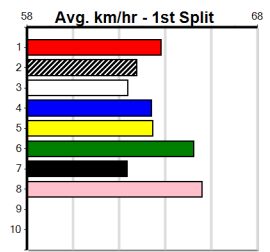

CASSIGN DESIGN (300+RANK)

Distance: 390m, Race Type: Grade 5, Total Prizemoney: $1,530
1st: $1,000, 2nd: $320, 3rd: $160, 4th: $50

OBSTROPALOUS (5) resumes from a spell and he appears to have a fair bit on these class wise. IMPRESS JOE (6) is better than his past few runs and he can show early speed at times. GAS MAN (1) just needs room early on.

Watchdog Tips: 5 6 1 3 Bet: Win 5

Form Box for GAS MAN [5]. Includes dog name, date, sire, dam, owner, winning distances, weights, and a table of race results. Trainer: Mark Roberts (Terang). Prize: $4.60.

Form Box for DR. MATRIX [5] Biks. Includes dog name, date, sire, dam, owner, winning distances, weights, and a table of race results. Trainer: Kevin Quinn (Cundare North). Prize: $10.00.

Form Box for SMOKIN' ARROW [5]. Includes dog name, date, sire, dam, owner, winning distances, weights, and a table of race results. Trainer: Kevin Quinn (Cundare North). Prize: $6.50.

Form Box for ASTON KEIKO [5]. Includes dog name, date, sire, dam, owner, winning distances, weights, and a table of race results. Trainer: Glenn Campbell (Anakie). Prize: $16.00.

Form Box for OBSTROPALOUS (WA)[5]. Includes dog name, date, sire, dam, owner, winning distances, weights, and a table of race results. Trainer: Debbie Bewley (Pentland Hills). Prize: $3.40.

1

2

3

4

5