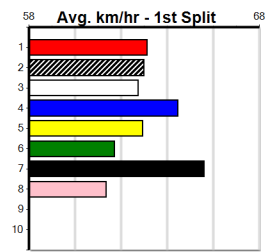

WARRNAMBOOL RACE 13 (300+RANK)

Distance: 390m, Race Type: Grade 5, Total Prizemoney: $1,530
1st: $1,000, 2nd: $320, 3rd: $160, 4th: $50

BELLA SUPREME (4) is a more than capable type when fit and she is expected to race well fresh.
ZARA'S PRINCESS (5) is better than her form indicates and she will be strong in the run to the line.
MORAINE MIA (6) may be the value runner

Watchdog Tips: 4 5 6 8 Bet: Win 4

CHASING JIMMY [5] Hasn't won for some time now, place claims $12.00
Owner(s): E Steel
Sire: MY REDEEMER Dam: MIRACLES HAPPEN
Trainer: Elizabeth Steel (Nullawarre North)

MR. QUIRKY [5] Placed in only two of his past eight, tough ask $10.00
Owner(s): MANY WINNERS (SYN), A Brookes, P Keane, G Dix, G Thomson, B Keane
Sire: ZAMBORA BROCKIE Dam: SISCO SIZZLE
Trainer: Peter Keane (Koroit)

SOLAR TOBY [5] Lack of early speed is a worry, place best $7.00
Owner(s): C Baker
Sire: MY REDEEMER Dam: SOLAR ON
Trainer: Colin Baker (Lara)

BELLA SUPREME [5] Resuming, has the class edge, hard to hold out $4.80
Owner(s): R Gavin
Sire: ASTON DEE BEE Dam: LADY PANDORA
Trainer: Kevin Gavin (Tower Hill)

ZARA'S PRINCESS [5] No luck of late, has the talent, main danger $3.60
Owner(s): T Steel
Sire: MY REDEEMER Dam: MIRACLES HAPPEN
Trainer: Elizabeth Steel (Nullawarre North)

1

2

3

4

5