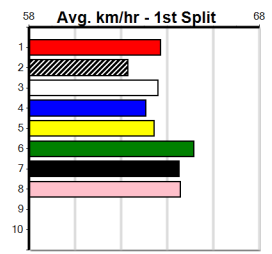

WOOD MOTORCYCLE & MOWER (300+RANK)

Distance: 390m, Race Type: Grade 6, Total Prizemoney: $1,530
1st: $1,000, 2nd: $320, 3rd: $160, 4th: $50

MENTION (7) is armed with slick early speed and she will turn for home with a nice break. HOOKED ON YUKI (8) was impressive two runs back and she will get a nice cart across early on. ASTON TESSA (6) has a good record here to date

Watchdog Tips: 7 8 6 4 Bet: Win 7

JACARANDA [6] Beaten in all three runs here, prefer to watch $7.50
WBK Bitch Dec-21 Sire: ALLEN DEED Dam: LITTLE QUEENY
Trainer: John Cameron (Penshurst)
Winning Distances: < 300m (0) 300 - 399m (1) 400 - 499m (0) 500 - 599m (1) 600 - 699m (0) > 700m (0)
Winning Weights: 27.0(1) 27.1(1)
6th (4) 27.5 400 MTG R5 22-Sep-24 23.91 23.01 13.00 LEKTRA LYANNA (23.06) 11.35 $51.00 6
8th (1) 27.4 450 WBL R7 14-Oct-24 26.70 25.74 12.00 BELAIR BETTY (25.92) M/567 6.85 $40.60 X67
5th (6) 27.2 400 MTG R11 17-Oct-24 24.04 23.01 6.50 ESKIMO SUGAR (23.57) 11.40 $21.00 RW
1st (1) 27.0 512 MTG R3 24-Oct-24 30.68 29.97 0.10L CRYMELON IVY (30.69) 4.56 $5.00 RWH
5th (6) 26.9 512 MTG R7 31-Oct-24 30.87 29.90 14.00 SUDOKU JAXON (29.90) 0 $34.00 RWF
4th (3) 27.2 305 MTG R6 08-Dec-24 18.14 17.50 9.50 GALACTIC NEMESIS (17.50) 5.98 $41.00 6
7th (4) 27.3 400 MTG R6 12-Dec-24 23.93 23.07 7.00L JAJA DING DONG (23.45) 11.55 $11.00 RWH
2nd (6) 26.9 400 MTG R10 19-Dec-24 23.86 23.31 2.00L BRUNO'S ENCANTO (23.72) 11.38 $8.50 RW
Last 3 wins NOT included above
1st (1) 27.1 305 MTG R2 25-Jul-24 18.22 18.09 0.05L BUNGALOO JAKE (18.22) 0 SAMP 5.86 $1.85 M

POPCORN MISS [6] Just not racing well enough, look to others $21.00
BK Bitch Jan-21 Sire: ZAMBORA BROCKIE Dam: SISCO SIZZLE
Trainer: Peter Keane (Koroit)
Winning Distances: < 300m (0) 300 - 399m (1) 400 - 499m (1) 500 - 599m (0) 600 - 699m (0) > 700m (0)
Winning Weights: 25.8(1) 26.4(1)
6th (1) 26.1 390 WBL R9 09-Sep-24 23.13 22.33 8.50L SHERICKA (22.56) M/76 W 9.61 $34.30 6G
5th (1) 26.0 400 MTG R6 15-Sep-24 23.77 22.85 6.50L OUR DAMIRO (23.30) 11.18 $11.00 6
3rd (7) 25.8 512 MTG R9 19-Sep-24 30.72 30.09 8.50L CONSPIRED (30.15) 4.51 $61.00 RWF
4th (7) 26.3 400 MTG R11 24-Oct-24 23.96 23.24 1.5L STARVIN' MARVIN (23.86) 11.19 $10.00 RW
8th (4) 26.4 390 BAL R14 31-Oct-24 23.41 22.23 17.00 PAW XENA (22.23) M/88 W 9.17 $151.30 6G
6th (7) 26.4 400 MTG R11 14-Nov-24 23.99 23.25 6.50L TURNING OAK (23.52) 0 11.19 $9.00 RWH
6th (5) 26.9 400 MTG R6 12-Dec-24 23.92 23.07 6.50L JAJA DING DONG (23.45) 11.31 $19.00 RWH
7th (2) 26.5 400 MTG R10 19-Dec-24 24.40 23.31 10.00 BRUNO'S ENCANTO (23.72) 11.73 $8.50 RW
Last 3 wins NOT included above
1st (1) 25.8 400 MTG R2 08-Jan-23 23.51 22.94 0.75L BOO BOOS BETTER (23.57) 0 SAMP 11.14 $2.80 XM6
1st (8) 26.4 390 WBL R9 27-May-24 22.76 22.17 0.25L SHE CAN DREAM (22.77) M/63 SW 9.16 $21.20 7