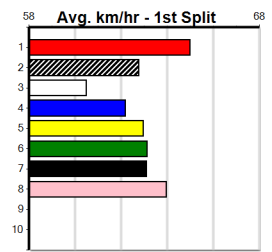

BROAD TREE CARE (300+RANK)

Distance: 390m, Race Type: Grade 7, Total Prizemoney: $1,530
1st: $1,000, 2nd: $320, 3rd: $160, 4th: $50

CONDAH EXPRESS (5) has been placed in four of six here and she just needs a clear crack mid race. ASTON KATY (6) has been luckless since her debut win and she can make amends this time around. MAGIC MILEY (1) has the good draw.

Watchdog Tips: 5 6 1 8 Bet: Win 5

MAGIC MILEY [7] Better than form, has the good draw, threat $3.60
BK Bitch Aug-22 Sire: ASTON RUPEE Dam: CHRISTMAS MAGIC
Owner(s): ODDS AND EVENS (SYN), G Micallef, P Micallef
Trainer: Deb Carr (Minirera)

ATOMIC SECRET [7] Returning from injury, has the talent, place $6.50
BK Dog Sep-22 Sire: AUSSIE SECRET Dam: DYNA SARAH
Owner(s): R Bean
Trainer: Michael Bewley (Pentland Hills)

TOM TOM [7] Resuming, form prior was steady, tough ask $12.00
BK Dog Jun-21 Sire: ORSON ALLEN Dam: QUEENIE JEAN
Owner(s): B Robertson-leech
Trainer: Briana Robertson-leech (Smeaton)

ASTON TAFARI [7] Placed in three of five here, place hope again $10.00
BD Dog Mar-22 Sire: FERNANDO BALE Dam: ASTON PERIGNON
Owner(s): R Borda
Trainer: Glenn Campbell (Anakie)

CONDAH EXPRESS [7] Solid record here, strong in the run home, yes $4.20
BK Bitch Nov-22 Sire: ZACK MONELLI Dam: WON'T STOP HER
Owner(s): D Keane
Trainer: Mark Keane (Koroit)

1

2

3

4

5