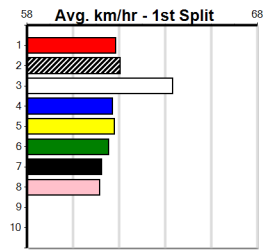

13 RACES TONIGHT (300+RANK)

1
5:34PM

(VIC time)

Distance: 450m, Race Type: Maiden, Total Prizemoney: $1,530
1st: $1,000, 2nd: $320, 3rd: $160, 4th: $50

MAXIMUM HANNAH (1) has had little luck to date and she is drawn to make amends this time around. GO BACK (6) has been placed in two of her past three and she looks the main danger. BELAIR NOMAD (7) will be strong in the run home

Watchdog Tips: **1** **6** **7** **3** **Bet:** Box Quinella 1,6,7 ($10 for 333.33%)

Form	Box	Wgt	Dist	Track	Date	Time	BON	Margin	1st/2nd (Time)	PIR	Checked	Comment	WR	Split 1	S/P	Grade
1																
MAXIMUM HANNAH [M]																
BD Bitch Nov-22 Sire: SUPERIOR PANAMA Dam: MAXIMUM KACK																
Owner(s): JORDEAN (SYN), J Cooper, J Cooper Trainer: Jordan Cooper (Lethbridge)																
Winning Distances: < 300m (0) 300 - 399m (0) 400 - 499m (0) 500 - 599m (0) 600 - 699m (0) > 700m (0)																
Winning Weights:																
5th (7)	30.0	390	BAL	R3	13-Dec-24	22.61	22.19	4.00L	FEROCIOUS CANARY (22.34)	M/46				8.64	$11.60	M
5th (1)	29.9	400	GEL	R1	20-Dec-24	23.75	22.43	14.00	LEVIATHAN (22.82)	S/86				8.88	$8.70	M
5th (5)	29.9	410	HOR	R1	23-Dec-24	24.35	23.13	10.00	PANADERO RUBY (23.68)	M/65				10.91	$11.00	M
Last 3 wins NOT included above																
Prize Best $0.00 FSH																
Starts 3-0-0-0																
Trk/Dts 0-0-0-0																
APM 0																

2																
MORaine FELIX [M]																
BEED Dog May-23 Sire: FERDINAND BOY Dam: MORaine ROSIE																
Owner(s): MORaine (SYN), G Judd, S Judd Trainer: Glenn Judd (Noorat)																
Winning Distances: < 300m (0) 300 - 399m (0) 400 - 499m (0) 500 - 599m (0) 600 - 699m (0) > 700m (0)																
Winning Weights:																
3rd (5)	30.2	390	WBL	R1	04-Dec-24	23.07	22.03	7.50L	PAW JENNEKE (22.56)	M/73				9.08	$16.70	M
5th (2)	30.4	410	HOR	R3	07-Dec-24	24.11	23.34	5.00L	HUSKY SARA LEE (23.76)	M/65				10.84	$16.30	M
5th (4)	31.1	390	WBL	R2	26-Dec-24	23.11	21.98	11.00	MIDNIGHT REBEL (22.41)	S/64				9.31	$8.60	M
Last 3 wins NOT included above																
Prize Best $260.00 FSTD																
Starts 3-0-0-1																
Trk/Dts 0-0-0-0																
APM 260																

3																
NIRRanda GRACIE [M]																
BD Bitch Jan-22 Sire: KINLOCH BRAE Dam: JUST LOVIN' IT																
Owner(s): A Rippon Trainer: Ashley Mcdowall (Nullawarre)																
Winning Distances: < 300m (0) 300 - 399m (0) 400 - 499m (0) 500 - 599m (0) 600 - 699m (0) > 700m (0)																
Winning Weights:																
8th (8)	27.9	390	WBL	R2	10-Oct-24	23.44	21.87	10.00	IMPEL (22.75)	M/48				8.98	$31.20	M
2nd (7)	28.4	390	WBL	R1	14-Oct-24	22.92	22.43	1.00L	ERNIE DEEDS (22.85)	M/22				8.83	$4.50	M
2nd (8)	28.7	400	GEL	R1	30-Oct-24	23.24	22.68	1.75L	YOU WIN (23.11)	M/32				8.66	$13.60	M
4th (1)	28.7	460	GEL	R1	05-Nov-24	26.67	25.92	6.00L	CERULEAN POPPY (26.27)	Q/142				6.62	$14.50	M
7th (3)	28.6	390	WBL	R1	14-Nov-24	24.31	22.00	28.00	BUFFALO COWBOY (22.42)	M/77		VO		9.42	$13.60	MH
5th (3)	28.7	390	WBL	R1	25-Nov-24	22.85	22.27	3.75L	HARLEY RIOT (22.60)	M/35				8.76	$11.80	M
5th (6)	28.4	450	WBL	R2	19-Dec-24	26.06	24.81	10.00	PAW FARINA (25.40)	M/565				6.80	$38.10	M
7th (2)	28.4	450	WBL	R1	23-Dec-24	26.79	25.79	7.50L	PAW MAUD (26.28)	S/577				6.94	$4.60	M
Last 3 wins NOT included above																
Prize Best $925.00																
Starts 26.06(6)-19/12/24																
Trk/Dts 14-0-2-1																
APM 4-0-0-1 535