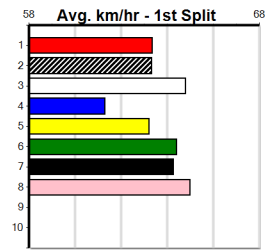

ONE MORE RACE TO GO (300+RANK)

Distance: 390m, Race Type: Grade 5, Total Prizemoney: $1,530
1st: $1,000, 2nd: $320, 3rd: $160, 4th: $50

BAIJUI (6) was handily placed here last time and he should find this a little easier. BIG SOLOMONA (2) has a good record here and he can work into the mix in the middle stages. ASTON BREEZE (3) has the talent but she will need luck early on

Watchdog Tips: 6 2 3 8 Bet: Win 6

Form Box Wgt Dist Track Date Time BON Margin 1st/2nd (Time) PIR Checked Comment W/R Split 1 S/P Grade

TAPERING OFF [5] A little one paced these days, prefer to watch $10.00
Owner(s): D Dalton
Sire: BARCIA BALE Dam: TEAR AWAY BABE
Trainer: Raymond Mahony (Southern Cro)
Box History table and Prize Best Starts table included.

BIG SOLOMONA [5] Good record here, can sizzle mid race, danger $4.00
Owner(s): FISHOUNDS (SYN), D Fisher, S Fisher
Sire: HOUDINI BOY Dam: ELUSIVE ANAKE
Trainer: Darren Fisher (Lara)
Box History table and Prize Best Starts table included.

ASTON BREEZE [5] No luck in her past two, can atone, threat $4.60
Owner(s): R Borda
Sire: ASTON RUPEE Dam: ASTON ZEPHYR
Trainer: Stephen Tabb (Lara)
Box History table and Prize Best Starts table included.

INDY DELTA [5] Drawn to find early bother, place claims best $9.00
Owner(s): S Baulch
Sire: SHIMA SHINE Dam: AEROPLANE INDY
Trainer: Rachel Baulch (Mortlake)
Box History table and Prize Best Starts table included.

MISS YOUR KISS [5] Capable but the draw is a worry, place hope $8.00
Owner(s): Vi Alskar Hundar (SYN), A Lie, J Sharp
Sire: FERAL FRANKY Dam: KISS YOUR LIPS
Trainer: Dylan Sharp (Lara)
Box History table and Prize Best Starts table included.

1

2

3

4

5