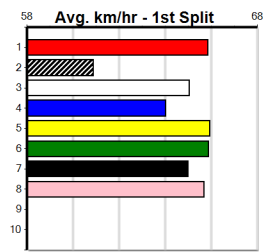

SURFSIDE BOYS NIGHT OUT (300+RANK)

Distance: 390m, Race Type: Grade 5, Total Prizemoney: $1,530
1st: $1,000, 2nd: $320, 3rd: $160, 4th: $50

GRAY ELLIOT (1) will find this easier than his recent racing and he has been placed in two of three here. SIT AND WAIT (5) owns a smart 22.22 PB here and he will appreciate the drop in class. BANK ON FRANKIE (8) can come out running.

Watchdog Tips: 1 5 8 6 Bet: Box Trifecta 1,5,6,8 ($10 for 41.67%)

Gray Elliot [5] Drops in class, drawn to lead, hard to reel in $3.20
Owner(s): G Mclauchlan
Sire: TOMMY SHELBY Dam: IVY WREN
Trainer: Gary Hunt (Cudgee)
Box History table and race details.

Kempton Bale (NSW)[5] Down on confidence but goes well here, place $8.00
Owner(s): R Weightman
Sire: MAGIC SPRITE Dam: DYNA WESLYN
Trainer: Robert Weightman (Haddon)
Box History table and race details.

Diva Davina [5] Better suited to a wider draw, next time $12.00
Owner(s): MORaine (SYN), G Judd, S Judd
Sire: KINLOCH BRAE Dam: UP HILL JILL
Trainer: Glenn Judd (Noorat)
Box History table and race details.

Aston Sinatra [5] Handy effort two runs back, can run a drum $4.80
Owner(s): R Borda
Sire: ZIPPING GARTH Dam: ASTON TARA
Trainer: Glenn Campbell (Anakie)
Box History table and race details.

Sit and Wait (QLD)[5] Quick PB here, well graded, danger if steps $4.60
Owner(s): G Elliott
Sire: ZIPPING GARTH Dam: DANIEL'S LOSS
Trainer: Garry Elliott (Southern Cross)
Box History table and race details.