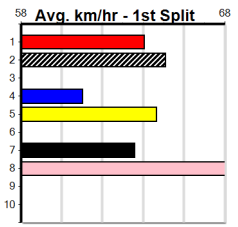

Geelong

MELBOURNE CONTAINER PARK

Distance: 460m, Race Type: Mixed 6/7, Total Prizemoney: \$1,530
1st: \$1,000, 2nd: \$320, 3rd: \$160, 4th: \$50

10

6:14PM

(VIC time)

PAW MADDOX (5) has been placed in both runs here and she has the speed to cross and lead throughout. CANYA JUMP (8) has been luckless since her debut win at Horsham and she can make amends. RINGWALD (1) has the good draw