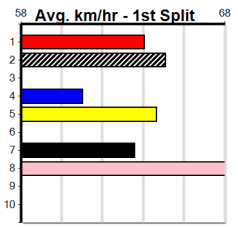

MELBOURNE CONTAINER PARK

Distance: 460m, Race Type: Mixed 6/7, Total Prizemoney: $1,530
1st: $1,000, 2nd: $320, 3rd: $160, 4th: $50

10

6:14PM

(VIC time)

Watchdog Tips:

0 0 0 0

Bet:

Form	Box	Weight	Dist	Track	Date	Time	BON	Margin	1st/2nd (Time)	PIR	Checked	Comment	W/R	Split 1	S/P	Grade

1 RINGWALD [6]

BD B Nov-22 BELLA INFRARED MEPUNGA MOLLY

Trainer: Angela Langton (Anakie)

7th (7)	27.0	460	GEL	R7	24-Dec-24	26.47	26.05	6.00	PAW RIVAL (26.05)	M/778	.	.	.	6.77	$6.10	7
6th (6)	26.5	460	GEL	R5	03-Jan-25	26.32	25.54	4.25	LASTON BOURKE (26.04)	M/456	.	.	.	6.68	$13.40	X67
7th (6)	26.7	400	GEL	R9	10-Jan-25	23.49	22.42	11.00	FIRST TRAIN OUT (22.75)	M/26	.	.	.	8.55	$8.20	X67H
6th (5)	26.7	400	GEL	R10	14-Jan-25	23.17	22.48	8.00	PUGSLEY (22.62)	M/66	.	.	.	8.68	$5.20	6G

Owner(s): G Farrugia

Winning Boxes

1	2	3	4	5	6	7	8
			1		1		
Prize	$3,630.00						
Best	26.32						
Starts	7-2-0-0						
Trk/Dst	2-0-0-0						
APM	$3294						

2 WESTERN EMPIRE [6]

RF D Feb-23 ASTON FASTNET PRETTY MUCH

Trainer: Vito Inguanti (Camperdown)

5th (2)	31.5	390	WBL	R5	19-Dec-24	22.96	21.82	11.00	MAKE THE CUT (22.21)	M/66	.	.	.	9.18	$6.80	RWH
2nd (8)	31.6	450	WBL	R6	26-Dec-24	25.65	25.32	2.25	SPRINGER'S BOY (25.49)	M/222	.	.	.	6.74	$11.30	X67
3rd (1)	31.6	450	WBL	R8	30-Dec-24	25.76	25.27	3.75	RUSHMORE RED (25.50)	Q/123	.	.	.	6.71	$4.70	SH
3rd (6)	31.6	410	HOR	R10	06-Jan-25	23.67	22.89	2.75	RELEASED (23.49)	M/44	.	.	.	10.65	$8.70	6G

Owner(s): K Iles

Winning Boxes

1	2	3	4	5	6	7	8
1	1						
Prize	$4,790.00						
Best	26.29						
Starts	18-2-3-4						
Trk/Dst	1-0-0-0						
APM	$3573						

3 *** VACANT BOX ***

Trainer:

Owner(s):

4 CHASING CHAPPY [6]

BK D Apr-22 MY REDEEMER BELLE'S ON BOOST

Trainer: Danielle Smith (Lara)

8th (8)	30.8	595	SAP	R4	02-Dec-24	35.58	33.81	22.00	MAGIC SNOWDROP (34.09)	S/5677	.	.	.	9.54	$14.30	RW
5th (7)	30.8	450	BAL	R8	13-Dec-24	25.81	25.26	2.75	PRETTY FOLLIE (25.62)	S/866	.	.	.	6.84	$99.10	6G
3rd (6)	30.5	600	MEP	R4	18-Dec-24	35.71	34.59	2.00	SPEEDY BEAR (35.58)	S/3223	.	.	.	9.41	$5.20	RW
3rd (7)	30.5	595	SAP	R3	30-Dec-24	35.24	33.97	2.50	GALLOPING DEMI (35.07)	M/4565	.	.	.	9.61	$14.70	RW

Owner(s): D Smith

Winning Boxes

1	2	3	4	5	6	7	8
				1	1		
Prize	$5,035.00						
Best	26.12						
Starts	31-2-1-7						
Trk/Dst	7-1-0-1						
APM	$2301						

5 PAW MADDOX (NSW)[6]

RF B Jan-23 FERAL FRANKY WENDALIN BALE

Trainer: Correy Grenfell (Anakie)

2nd (8)	25.8	460	GEL	R7	24-Dec-24	26.11	26.05	1.00	PAW RIVAL (26.05)	M/433	.	.	.	6.63	$9.40	7
5th (8)	25.7	515	SAP	R9	30-Dec-24	30.45	29.30	11.00	CLONCURRY GOLD (29.73)	M/5555	.	.	.	5.26	$22.20	X67
7th (4)	25.1	525	MEA	R2	11-Jan-25	31.38	29.78	17.00	SHIMA STAN (30.25)	M/5667	.	.	.	5.33	$42.60	7
1st (2)	25.1	525	MEP	R7	15-Jan-25	30.60	29.93	0.75	READY TO STAGGER (30.64)	M/1111	.	.	.	5.12	$6.10	X67

Owner(s): B Wheeler

Winning Boxes

1	2	3	4	5	6	7	8
				1			
Prize	$5,430.00						
Best	26.11						
Starts	15-2-6-0						
Trk/Dst	2-0-2-0						
APM	$4462						

6 *** VACANT BOX ***

Trainer:

Owner(s):