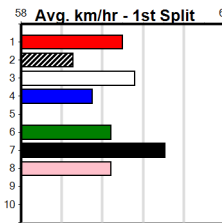

THE BECKLEY CENTRE GEELONG

Distance: 400m, Race Type: Maiden, Total Prizemoney: \$1,530
 1st: \$1,000, 2nd: \$320, 3rd: \$160, 4th: \$50

2

3:44PM

(VIC time)

RIVIA THEA (8) showed improvement when placed at Ballarat and she can go one better this time around. ASTON PRIZE (6) is a well bred type and he is likely to have trialled here. WAITING FOR YOU (7) can atone for her luckless runs to date