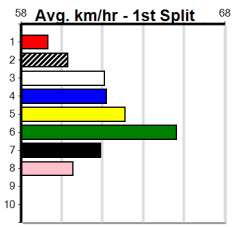

SPORTSBET SAME RACE MULTI

Distance: 460m, Race Type: Maiden, Total Prizemoney: $1,530
1st: $1,000, 2nd: $320, 3rd: $160, 4th: $50

6

4:57PM

(VIC time)

Watchdog Tips:

0 0 0 0

Bet: