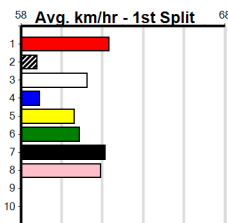

# PARKER PUMPS

Distance: 460m, Race Type: Maiden, Total Prizemoney: \$1,530  
1st: \$1,000, 2nd: \$320, 3rd: \$160, 4th: \$50

Watchdog Tips:

0 0 0 0

Bet:

Form Box Weight Dist Track Date Time BON Margin 1st/2nd (Time) PIR Checked Comment W/R Split 1 S/P Grade