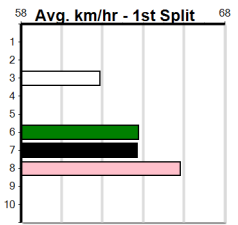

MERV JENNINGS SIGNS

Distance: 400m, Race Type: Maiden, Total Prizemoney: $1,530
1st: $1,000, 2nd: $320, 3rd: $160, 4th: $50

3

4:04PM

(VIC time)

DIAMANTINA PEAR (8) was far from disgraced in her debut run here and she will be much better for the run. ASTON NITRO (1) has the good draw and he will get all the breaks on debut. ASTON PERSIAN (4) must be respected on debut

Watchdog Tips: **8** **1** **4** **2** **Bet:** **Box Quinella 1,4,8 ($10 for 333.33%)**

Form Box Weight Dist Track Date Time BON Margin 1st/2nd (Time) PIR Checked Comment W/R Split 1 S/P Grade

1 ASTON NITRO [M] *Dam was a talented speedster, watch betting* **$4.00**

BE D Feb-23 GOOD ODDS HARADA ASTON MOET

Trainer: Mark McClelland (Lovely Banks)
Owner(s): R Borda

Winnings Boxes

1	2	3	4	5	6	7	8
Prize							$0
Best							FSH
Starts							0-0-0-0
Trk/Dst							0-0-0-0
APM							$0

2 QUANTUM [M] *Dam has produced a few winners, watch betting* **$6.00**

BD B Feb-23 BLACK MAGIC OPAL IMMERSION

Trainer: Kate Gorman (Tanjil South)
Owner(s): SEE THE DREAM (SYN), S Buccilli, B Buccilli

Winnings Boxes

1	2	3	4	5	6	7	8
Prize							$0
Best							FSH
Starts							0-0-0-0
Trk/Dst							0-0-0-0
APM							$0

3 RIVIA UMIKO [M] *Well beaten in all three runs, prefer others* **$12.00**

F B Mar-23 FERNANDO BALE RIVIA BALE

Trainer: Thomas Dailly (Anakie)

Run	Time	Weight	Dist	Track	Date	BON	Margin	1st/2nd (Time)	PIR	Checked	Comment	W/R	Split 1	S/P	Grade
7th (8)	24.6	400	GEL	R3	27-Dec-24	23.47	22.48	13.00	LANGRY CHIEF (22.58)	M/66	.	.	.	8.82	$30.00 M
7th (6)	24.2	400	GEL	R1	03-Jan-25	23.79	22.38	21.00	COOLABAH STATION (22.38)	M/68	.	.	.	8.76	$46.30 M
6th (6)	24.5	390	BAL	R2	08-Jan-25	22.88	21.88	10.00	TRUE CRIME (22.21)	M/46	.	.	.	8.78	$47.50 M

Owner(s): DAILLY GREYHOUND FARMS (SYN), G Dailly, T Dailly

Winnings Boxes

1	2	3	4	5	6	7	8
Prize							$0.00
Best							23.47
Starts							3-0-0-0
Trk/Dst							2-0-0-0
APM							$0

4 ASTON PERSIAN [M] *Bred to have plenty of early pace, watch betting* **$7.50**

BK D Jan-23 ASTON KIMETTO ASTON LAVINIA

Trainer: Peter Knott (Carnegie)
Owner(s): R Borda

Winnings Boxes

1	2	3	4	5	6	7	8
Prize							$0
Best							FSH
Starts							0-0-0-0
Trk/Dst							0-0-0-0
APM							$0

5 *** VACANT BOX ***

Trainer:
Owner(s):

Winnings Boxes

1	2	3	4	5	6	7	8
Prize							$0
Best							FSH
Starts							0-0-0-0
Trk/Dst							0-0-0-0
APM							$0

6 LEGALLY BLONDE [M] *Placed in only three of 17 to date, prefer others* **$12.00**

BD B Nov-21 HARD STYLE RICO JOSEPHINE

Trainer: Keith Lloyd (Balliang)

Run	Time	Weight	Dist	Track	Date	BON	Margin	1st/2nd (Time)	PIR	Checked	Comment	W/R	Split 1	S/P	Grade
5th (1)	26.1	390	WBL	R1	23-Sep-24	23.37	22.47	7.50	MISS FIXATED (22.88)	M/55	.	.	.	9.20	$3.20 M
2nd (4)	26.0	390	WBL	R1	30-Sep-24	22.93	22.34	1.00	BELAIR BETTY (22.87)	Q/11	.	.	.	8.87	$30.50 M
3rd (1)	25.9	390	WBL	R2	07-Oct-24	23.32	22.32	3.00	ZIPPING GEPPETTO (23.12)	Q/12	.	.	.	8.94	$7.40 M
6th (7)	25.5	390	WBL	R1	13-Jan-25	23.25	22.26	13.00	MEMORIES OF ROSE (22.39)	M/45	.	.	.	8.85	$19.90 M

Owner(s): MILLIONAIRES (SYN), J Farrugia, A Farrugia

Winnings Boxes

1	2	3	4	5	6	7	8
Prize							$890.00
Best							23.34
Starts							17-0-1-2
Trk/Dst							7-0-0-1
APM							$427