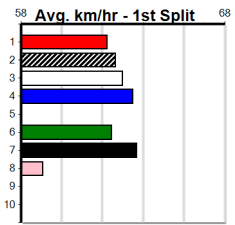

TTS ELECTRICS

Distance: 460m, Race Type: Maiden, Total Prizemoney: \$1,530
1st: \$1,000, 2nd: \$320, 3rd: \$160, 4th: \$50

5

4:39PM

(VIC time)

SHIMA LYRIC (1) has been placed in three of four to date and he is drawn to get all the breaks.
WYONG EL PASO (3) was far from disgraced here last time and he will be charging at the business end.
ASTON BARTON (4) has claims