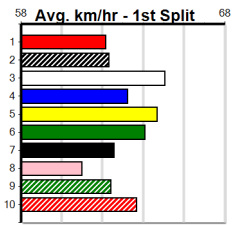

12
6:53PM
(VIC time)

ONE MORE RACE TO GO

Distance: 400m, Race Type: Mixed 6/7, Total Prizemoney: \$1,530
1st: \$1,000, 2nd: \$320, 3rd: \$160, 4th: \$50

LANKY LARRY (2) was handily placed here when resuming from a spell and he will be even better for the run. RIVERDALE CLYDE (3) can show early speed and he has claims in an event like this. TOE (5) can run a cheeky race