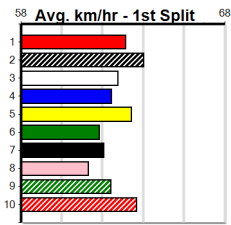

SPORTSBET WE LET THE DOGS OUT

Distance: 400m, Race Type: Grade 7, Total Prizemoney: $1,530
1st: $1,000, 2nd: $320, 3rd: $160, 4th: $50

11

6:33PM

(VIC time)

PAW VANCOUVER (1) has turned in some handy performances of late and she is drawn to get all the breaks. ASTON PAYCHECK (2) is better than his past few runs and he can follow the red through early. MANDOLIN STORM (7) has claims

Watchdog Tips:

1

2

7

5

Bet:

Win 1