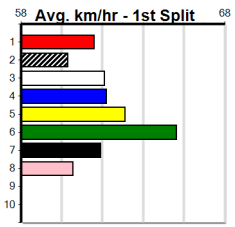

SPORTSBET SAME RACE MULTI

Distance: 460m, Race Type: Maiden, Total Prizemoney: \$1,530
1st: \$1,000, 2nd: \$320, 3rd: \$160, 4th: \$50

6

4:57PM

(VIC time)

WYONG IRVING (6) is armed with a nice turn of foot and she should be able to break up the field through the bend. PHOENIX AMELIA (5) has been placed in four of six and she can settle on the speed. REV PIRATE (8) can run a cheeky race