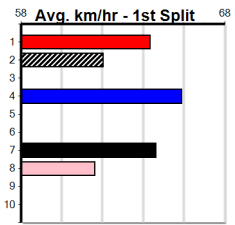

13 RACES TODAY

Distance: 400m, Race Type: Maiden, Total Prizemoney: $1,530
1st: $1,000, 2nd: $320, 3rd: $160, 4th: $50

1

3:27PM

(VIC time)

Watchdog Tips:

0 0 0 0

Bet:

Form	Box	Weight	Dist	Track	Date	Time	BON	Margin	1st/2nd (Time)	PIR	Checked	Comment	W/R	Split 1	S/P	Grade

1 VOLTS [M]
BK D Oct-22 **ASTON RUPEE** **VOLTAGE SPIKE**
Trainer: Tracey Deglaitis (Moolap)
5th (1) 34.9 400 GEL R1 03-Jan-25 23.43 22.38 16.00COOLABAH STATION (22.38) M/55 8.69 $15.30 M
6th (8) 35.0 400 GEL R3 14-Jan-25 23.41 22.48 8.00REIKO SURGE (22.86) S/84 8.72 $4.50 M
Owner(s): T Deglaitis

Winning Boxes

1	2	3	4	5	6	7	8
Prize							
Best							
Starts							
Trk/Dst							
APM							

ENG GEL 2025-01-17

2 ASTON ACTION [M]
BD D Nov-22 **ASTON DEE BEE** **ASTON SAVANNAH**
Trainer: Chris Reynolds (Little River)
3rd (1) 39.0 425 BEN R2 27-Nov-24 24.65 24.03 2.75LIFE AWAITS (24.46) M/113 6.76 $1.80 T3-M
3rd (1) 39.5 390 BAL R11 24-Dec-24 22.60 22.09 2.25LNOAH DEAR (22.46) M/44 8.64 $2.90 T3-M
4th (6) 39.4 400 WGL R1 07-Jan-25 23.34 22.55 8.00LJUMBURK GERHARD (22.80) M/44 8.75 $15.90 M
7th (2) 39.7 460 GEL R1 14-Jan-25 26.76 25.58 12.00LSHIMA TIME (25.97) S/557 6.82 $46.30 M
Owner(s): R Borda

Winning Boxes

1	2	3	4	5	6	7	8
Prize							
Best							
Starts							
Trk/Dst							
APM							

3 ASTON BELGIAN [M]
BE D Feb-23 **GOOD ODDS HARADA** **ASTON MOET**
Trainer: Mark McClelland (Lovely Banks)
Owner(s): R Borda

Winning Boxes

1	2	3	4	5	6	7	8
Prize							
Best							
Starts							
Trk/Dst							
APM							

4 BUDDY REIKO [M]
BK D Apr-23 **FABREGAS** **REIKO MARTINI**
Trainer: Benjamin Magri (Avalon)
4th (2) 31.7 400 GEL R1 03-Jan-25 23.01 22.38 9.50COOLABAH STATION (22.38) M/34 8.57 $14.00 M
4th (2) 32.4 400 GEL R2 10-Jan-25 23.28 22.42 3.75LSTARSHIP ATLAS (23.02) Q/34 8.60 $2.10 M
4th (1) 32.2 450 BAL R2 15-Jan-25 25.70 24.96 7.50LWATCH ME EXPLODE (25.21) Q/244 6.58 $12.60 MH
Owner(s): J Fry

Winning Boxes

1	2	3	4	5	6	7	8
Prize							
Best							
Starts							
Trk/Dst							
APM							

5 DIAMANTINA JADE [M]
RBD B Mar-23 **FERNANDO BALE** **DIAMANTINA ROSE**
Trainer: Angela Langton (Anakie)
Owner(s): CHAMPAGNE PTN (SYN), S Smith, A Langton

Winning Boxes

1	2	3	4	5	6	7	8
Prize							
Best							
Starts							
Trk/Dst							
APM							

6 ASTON DUNKEL [M]
BE D Feb-23 **GOOD ODDS HARADA** **ASTON MOET**
Trainer: Mark McClelland (Lovely Banks)
Owner(s): R Borda

Winning Boxes

1	2	3	4	5	6	7	8
Prize							
Best							
Starts							
Trk/Dst							
APM							

7 BUCK RODGERS (NSW)[M]
BK D Nov-22 **HIGH EARNER** **WHITE ORCHARD**
Trainer: Mary Inguanti (Camperdown)
2nd (5) 30.7 390 WBL R3 26-Dec-24 22.70 21.98 5.00LASTON EMBER (22.36) Q/22 8.89 $15.40 M
4th (7) 31.0 390 WBL R1 04-Jan-25 23.32 22.03 12.00LDEMOLISH (22.52) M/76 9.06 $14.60 MH
4th (3) 31.3 390 WBL R2 09-Jan-25 22.80 21.75 8.00LDEMOLISH (22.27) Q/22 8.83 $16.40 MF
Owner(s): M Rodgers

Winning Boxes

1	2	3	4	5	6	7	8
Prize							
Best							
Starts							
Trk/Dst							
APM							

8 POT KETTLE BLACK [M]
BK D Feb-23 **GOOD ODDS HARADA** **PIRATES PATCH**
Trainer: Neil Lavelle (Altona Meadows)
5th (6) 31.9 300 HVL R1 02-Dec-24 17.44 16.80 2.75LTIMBER JACK (17.26) S/8 4.17 $4.00 M
4th (2) 31.7 400 GEL R3 10-Dec-24 23.67 22.51 15.00LAVIATION (22.66) M/33 8.62 $18.70 M
6th (6) 32.2 400 GEL R1 31-Dec-24 23.86 22.76 12.00LPAW UCARTY (23.08) Q/46 8.72 $33.90 M
7th (7) 32.3 400 WGL R3 16-Jan-25 24.04 22.72 15.00LALBATROSS WINGS (23.00) M/56 8.83 $11.70 M
Owner(s): N Lavelle

Winning Boxes

1	2	3	4	5	6	7	8
Prize							
Best							
Starts							
Trk/Dst							
APM