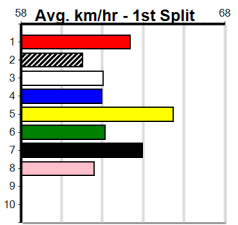

NP ELECTRICAL

Distance: 460m, Race Type: Mixed 4/5, Total Prizemoney: \$1,530
1st: \$1,000, 2nd: \$320, 3rd: \$160, 4th: \$50

8

5:39PM

(VIC time)

STAR OF VENUS (5) has a great record here and he will find this easier than his most recent racing.
SHRAPNEL (7) has a big motor and just needs a little luck early on, while LITTLE TIGER (3) can settle on the speed.