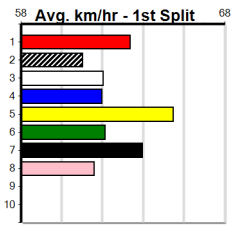

NP ELECTRICAL

Distance: 460m, Race Type: Mixed 4/5, Total Prizemoney: $1,530
1st: $1,000, 2nd: $320, 3rd: $160, 4th: $50

Watchdog Tips:

0 0 0 0

Bet: