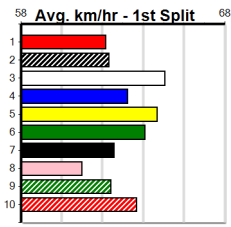

Geelong

12  
6:53PM  
(VIC time)

ONE MORE RACE TO GO

Distance: 400m, Race Type: Mixed 6/7, Total Prizemoney: \$1,530  
1st: \$1,000, 2nd: \$320, 3rd: \$160, 4th: \$50

Watchdog Tips:

0 0 0 0

Bet:

Form Box Weight Dist Track Date Time BON Margin 1st/2nd (Time) PIR Checked Comment W/R Split 1 S/P Grade