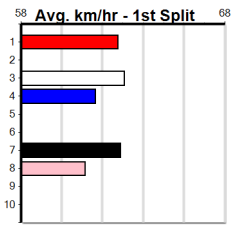

THE BECKLEY CENTRE GEELONG

Distance: 400m, Race Type: Maiden, Total Prizemoney: $1,530
1st: $1,000, 2nd: $320, 3rd: $160, 4th: $50

2

3:44PM

(VIC time)

Watchdog Tips:

0 0 0 0

Bet:

.