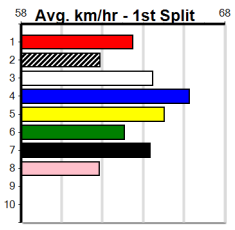

13 RACES TODAY

Distance: 400m, Race Type: Maiden, Total Prizemoney: $1,530
1st: $1,000, 2nd: $320, 3rd: $160, 4th: $50

1

3:24PM
(VIC time)

BUDDY REIKO (4) has been far from disgraced in his three runs to date and he will continue to improve with more racing. ASTON ACTION (2) has been placed in five of seven and he can settle on the speed. ASTON BELGIAN (3) has claims

Watchdog Tips: **4** **2** **3** **1** **Bet:** **Box Quinella 2,3,4 ($10 for 333.33%)**