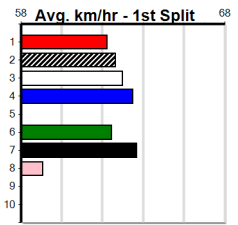

5

4:39PM

(VIC time)

Watchdog Tips: 0 0 0 0 **Bet:** .