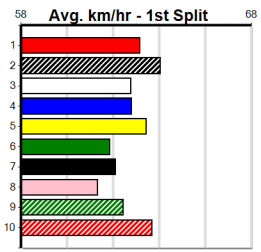

Geelong

11
6:33PM
(VIC time)

SPORTSBET WE LET THE DOGS OUT

Distance: 400m, Race Type: Grade 7, Total Prizemoney: $1,530
1st: $1,000, 2nd: $320, 3rd: $160, 4th: $50

Watchdog Tips: **Bet:**

Form	Box	Wgt	Dist	Track	Date	Time	BON	Margin	1st/2nd (Time)	PIR	Checked	Comment	WR	Split 1	S/P	Grade

PAW VANCOUVER (NSW)[7]
BD Bitch Feb-23 Sire: CHRISTO BALE Dam: WINNIE ALLEN Trainer: Daniel Gibbons (Avalon)

Owner(s): B Wheeler
Winning Distances: < 300m (0) 300 - 399m (0) 400 - 499m (1) 500 - 599m (0) 600 - 699m (0) > 700m (0)
Winning Weights: 27.7(1)

6th (8)	28.3	400	GEL	R3	28-Nov-24	23.35	22.55	9.00L PRISTINE (22.73)	S/45	. . . . .	8.67	$4.80 MH
4th (3)	28.0	400	GEL	R2	09-Dec-24	23.28	22.41	3.75L ASTON RYAN (23.02)	M/44	. . . . .	8.87	$3.80 M
1st (3)	27.7	425	BEN	R1	18-Dec-24	24.39	24.15	0.25L WIZIN WOODHOUSE (24.40)	M/111	. . . . .	6.55	$4.00 T3-M
5th (7)	27.9	450	BAL	R12	24-Dec-24	26.01	25.09	5.50L PAW NITRO (25.65)	M/214	. . . . .	6.66	$2.40 T3-7
2nd (2)	28.4	450	BAL	R9	30-Dec-24	26.10	25.46	4.75L PICHOLA RALPHY (25.77)	M/332	. . . . .	6.82	$2.80 T3-7
2nd (8)	28.4	425	BEN	R3	08-Jan-25	24.20	23.64	8.50L CHATTANOOGA (23.64)	M/322	. . . . .	6.59	$5.80 T3-7
8th (2)	28.4	400	GEL	R9	14-Jan-25	24.30	22.48	19.00 IN THE CLOUDS (22.99)	M/88	. . . . .	9.17	$1.80 T

Last 3 wins NOT included above

. . .	. . .	. . .	. . .	. . .	. . .	. . .	. . .	. . .	. . .	. . .	. . .	. . .

Box History

Bx	1st	2nd	3rd	4th	5th	6th	7th	8th
1								
2								1
3	1				1			
4								
5								
6								
7					1			
8		1				1		

Prize Best Starts Trk/Dts APM

$1715.00	
23.28(3)-9/12/24	
7-1-2-0	
3-0-0-0	
1700	

ASTON PAYCHECK [7]
BD Dog Jan-23 Sire: FERNANDO BALE Dam: ASTON REWARD Trainer: Mark McClelland (Lovely Banks)

Owner(s): R Borda
Winning Distances: < 300m (0) 300 - 399m (0) 400 - 499m (1) 500 - 599m (0) 600 - 699m (0) > 700m (0)
Winning Weights: 33.5(1)

7th (2)	33.3	435	SLE	R2	03-Nov-24	25.52	24.26	13.00 JUMBUK DAMIEN (24.62)	Q/377	. . . . .	5.21	$2.50 T
2nd (3)	33.5	450	SHP	R3	16-Nov-24	25.64	25.20	4.00L ATLAS ALIEN (25.38)	M/112	. . . . .	6.75	$2.60 T
3rd (2)	33.6	450	BAL	R7	21-Nov-24	25.69	25.19	7.50L JILL'S JULIETTE (25.19)	M/322	. . . . .	6.69	$5.50 T
3rd (3)	33.5	510	SLE	R6	27-Nov-24	29.19	28.70	1.5L GOOD VIBES ONLY (29.09)	S/222	. SW .	9.29	$2.00 X67
7th (7)	33.4	510	SLE	R5	01-Dec-24	29.54	28.48	12.00 DR. REESE (28.70)	M/666	. . . . .	9.45	$21.50 RWH
5th (2)	33.5	450	SHP	R5	12-Dec-24	25.72	25.33	6.00L POCKET MOUSE (25.33)	M/233	. . . . .	6.72	$3.60 X67
5th (7)	33.1	450	SHP	R8	30-Dec-24	25.63	25.00	7.00L GOT THE CASH (25.14)	M/665	. . . . .	6.75	$29.90 RWH
7th (5)	32.8	400	WGL	R9	02-Jan-25	23.31	22.43	13.00 CORINTHIAN (22.43)	M/77	. . . . .	8.88	$27.20 SH

Last 3 wins NOT included above

1st (7)	33.5	435	SLE	R1	16-Oct-24	24.69	24.34	1.00L TALK THAT TALK (24.75)	M/311	. SW .	5.30	$1.70 M
. . .	. . .	. . .	. . .	. . .	. . .	. . .	. . .	. . .	. . .	. . .	. . .	. . .

Box History

Bx	1st	2nd	3rd	4th	5th	6th	7th	8th
1								
2			1		1			1
3		1	1					
4					1			
5						1	1	
6								
7	1			1	1			1
8		1						

Prize Best Starts Trk/Dts APM

$3520.00	
FSH	
15-1-3-3	
0-0-0-0	
2241