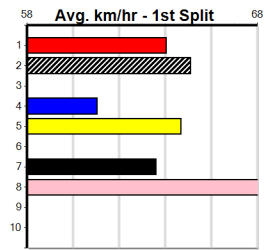

Box History

MELBOURNE CONTAINER PARK

Distance: 460m, Race Type: Mixed 6/7, Total Prizemoney: \$1,530
1st: \$1,000, 2nd: \$320, 3rd: \$160, 4th: \$50

Watchdog Tips:

Bet:

Form Box Wgt Dist Track Date Time BON Margin 1st/2nd (Time) PIR Checked Comment WR Split 1 S/P Grade