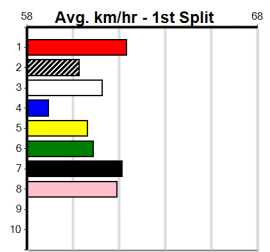

PARKER PUMPS

Distance: 460m, Race Type: Maiden, Total Prizemoney: $1,530
1st: $1,000, 2nd: $320, 3rd: $160, 4th: $50

BULLSEYE BOB (4) caught the eye when placed at Bendigo recently and he looks suited in this event. WYONG JAMESON (3) has been luckless to date and she should find this a little easier. LALA FLUFFY (8) was impressive two runs back

Watchdog Tips: 4 3 8 6 **Bet:** Win 4