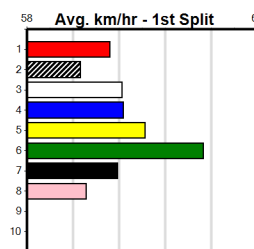

SPORTSBET SAME RACE MULTI

Distance: 460m, Race Type: Maiden, Total Prizemoney: $1,530
1st: $1,000, 2nd: $320, 3rd: $160, 4th: $50

WYONG IRVING (6) is armed with a nice turn of foot and she should be able to break up the field through the bend. PHOENIX AMELIA (5) has been placed in four of six and she can settle on the speed. REV PIRATE (8) can run a cheeky race

Watchdog Tips: **6** **5** **8** **3** **Bet:** Box Quinella 5,6,8 ($10 for 333.33%)

Form Box	Wgt	Dist	Track	Date	Time	BON	Margin	1st/2nd (Time)	PIR	Checked	Comment	WR	Split 1	S/P	Grade	
1	OSPREY MAJOR [M] Steady to date, may get buried back early, no $12.00															
	BK Dog Mar-23			Sire: ASTON RUPEE			Dam: MEPUNGA KATIE			Trainer: Angela Langton (Anakie)						
	Owner(s): CHAMPAGNE PTN (SYN), S Smith, A Langton															
	Winning Distances: < 300m (0) 300 - 399m (0) 400 - 499m (0) 500 - 599m (0) 600 - 699m (0) > 700m (0)															
	Winning Weights:															
	7th (7)	32.9	460	GEL	R2	27-Dec-24	26.87	25.77	10.00 LALA EFFIE (26.20)	M/778				7.07	$12.80	M
4th (8)	32.7	460	GEL	R1	10-Jan-25	26.65	25.86	8.50L REIKO TEDESCO (26.07)	M/444				6.89	$8.50	M	
4th (2)	32.4	400	GEL	R2	17-Jan-25	23.20	22.51	6.50L WHERE'S NASSIF (22.75)	M/44				8.74	$17.50	M	
Last 3 wins NOT included above																
<table border="1" style="width: 100%;"> <thead> <tr> <th colspan="9">Box History</th> </tr> <tr> <th>Bx</th> <th>1st</th> <th>2nd</th> <th>3rd</th> <th>4th</th> <th>5th</th> <th>6th</th> <th>7th</th> <th>8th</th> </tr> </thead> <tbody> <tr><td>1</td><td></td><td></td><td></td><td></td><td></td><td></td><td></td><td></td></tr> <tr><td>2</td><td></td><td></td><td></td><td></td><td>1</td><td></td><td></td><td></td></tr> <tr><td>3</td><td></td><td></td><td></td><td></td><td></td><td></td><td></td><td></td></tr> <tr><td>4</td><td></td><td></td><td></td><td></td><td></td><td></td><td></td><td></td></tr> <tr><td>5</td><td></td><td></td><td></td><td></td><td></td><td></td><td></td><td></td></tr> <tr><td>6</td><td></td><td></td><td></td><td></td><td></td><td></td><td></td><td></td></tr> <tr><td>7</td><td></td><td></td><td></td><td></td><td></td><td></td><td></td><td>1</td></tr> <tr><td>8</td><td></td><td></td><td></td><td></td><td>1</td><td></td><td></td><td></td></tr> <tr> <td>Prize Best</td> <td colspan="2"></td> <td colspan="2"></td> <td colspan="2">$150.00</td> <td colspan="2"></td> </tr> <tr> <td>Starts</td> <td colspan="2"></td> <td colspan="2"></td> <td colspan="2">26.65(8)-10/1/25</td> <td colspan="2"></td> </tr> <tr> <td>Trk/Dts</td> <td colspan="2"></td> <td colspan="2"></td> <td colspan="2">3-0-0-0</td> <td colspan="2"></td> </tr> <tr> <td>APM</td> <td colspan="2"></td> <td colspan="2"></td> <td colspan="2">2-0-0-0</td> <td colspan="2">75</td> </tr> </tbody> </table>																
2	RUGRAT TOMMY [M] Has talent but relies on luck, place best $9.00															
	WBK Dog Jan-23			Sire: TOMMY SHELBY			Dam: SHE CAN EXCITE			Trainer: Chloe Dew (Anakie)						
	Owner(s): C Capuano															
	Winning Distances: < 300m (0) 300 - 399m (0) 400 - 499m (0) 500 - 599m (0) 600 - 699m (0) > 700m (0)															
	Winning Weights:															
	8th (6)	31.9	460	GEL	R3	15-Oct-24	26.90	25.90	9.00L MASQUERADE PARTY	S/888				7.19	$23.50	M
7th (5)	31.7	460	GEL	R1	19-Nov-24	27.05	25.83	13.00 PAW VERA (26.17)	S/877				6.97	$45.50	M	
3rd (8)	31.6	390	WBL	R1	25-Nov-24	22.70	22.27	1.5L HARLEY RIOT (22.60)	S/64				8.93	$31.10	M	
2nd (5)	32.2	460	GEL	R2	05-Dec-24	26.32	25.51	9.00L MISS RELENTLESS (25.69)	M/332				6.90	$28.00	M	
8th (6)	32.2	460	GEL	R9	09-Dec-24	27.22	25.77	18.00 STATUE OF TIME (26.02)	S/867				6.98	$52.80	M	
7th (1)	31.9	460	GEL	R9	31-Dec-24	27.04	25.89	10.00 KIRKY STORM (26.35)	S/788				6.80	$12.00	M	
4th (3)	31.6	485	HOR	R3	06-Jan-25	28.25	27.25	7.50L NITROUS (27.73)	M/345		SW		6.82	$19.40	M	
3rd (4)	31.6	450	BAL	R1	13-Jan-25	25.86	25.23	5.00L ASTON PRATT (25.51)	S/633				6.86	$7.70 T3-M	M	
Last 3 wins NOT included above