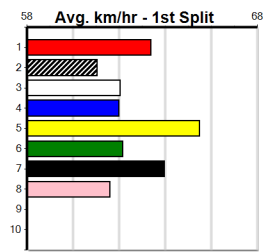

STAR OF VENUS (5) has a great record here and he will find this easier than his most recent racing. SHRAPNEL (7) has a big motor and just needs a little luck early on, while LITTLE TIGER (3) can settle on the speed.

Watchdog Tips: 5 7 3 1 Bet: Win 5

Race 1: LASER BEAM [5]. Placed in three of his past four, place hope again. $6.00. Dog: LASER BEAM, Sire: KINLOCH BRAE, Dam: UP HILL JILL. Trainer: Jeff Geall (Fyansford). Includes box history and prize details.

Race 2: THAT'S A BOODIE [5]. Every chance last time out, can run a drum. $10.00. Dog: THAT'S A BOODIE, Sire: BERNARDO, Dam: BUSH BLOSSOM. Trainer: Patrick Furci (Maribyrnong). Includes box history and prize details.

Race 3: LITTLE TIGER (NSW)[5]. Showed good early burn two runs back, respect. $7.50. Dog: LITTLE TIGER, Sire: COSMIC RUMBLE, Dam: LITTLE NANGAR. Trainer: Wade Green (Parwan). Includes box history and prize details.

Race 4: AUSSIE BRONZE [5]. *** SCRATCHED ***. $8.00. Dog: AUSSIE BRONZE, Sire: AUSSIE INFRARED, Dam: CAWBOURNE DOLLY. Trainer: Tracey Deglaitis (Moolap). Includes box history and prize details.

Race 5: STAR OF VENUS (SA)[4]. Great record here, well graded, hard to hold out. $3.00. Dog: STAR OF VENUS, Sire: FERNANDO BALE, Dam: VENUS AND MARS. Trainer: Wade Green (Parwan). Includes box history and prize details.