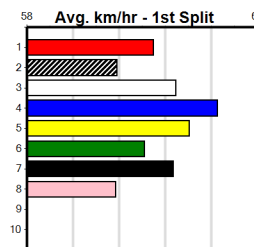

13 RACES TODAY

Distance: 400m, Race Type: Maiden, Total Prizemoney: $1,530
1st: $1,000, 2nd: $320, 3rd: $160, 4th: $50

BUDDY REIKO (4) has been far from disgraced in his three runs to date and he will continue to improve with more racing. ASTON ACTION (2) has been placed in five of seven and he can settle on the speed. ASTON BELGIAN (3) has claims

Watchdog Tips: **4** **2** **3** **1** **Bet:** Box Quinella 2,3,4 ($10 for 333.33%)

1

VOLTS [M] **No luck to date, can make amends, keep safe** **$7.50**

BK Dog **Oct-22** Sire: ASTON RUPEE Dam: VOLTAGE SPIKE Trainer: Tracey Deglaitis (Moolap)

Owner(s): T Deglaitis

Winning Distances: < 300m (0) 300 - 399m (0) 400 - 499m (0) 500 - 599m (0) 600 - 699m (0) > 700m (0)

Winning Weights:

Pos	Run	Wt	Dist	Track	Date	Time	BOB	Margin	1st/2nd (Time)	PIR	Checked	Comment	WR	Split 1	S/P	Grade
5th	(1)	34.9	400	GEL	R1	03-Jan-25	23.43	22.38	16.00 COOLABAH STATION (22.38)	M/55				8.69	$15.30	M
6th	(8)	35.0	400	GEL	R3	14-Jan-25	23.41	22.48	8.00L REIKO SURGE (22.86)	S/84				8.72	$4.50	M
6th	(1)	34.8	400	GEL	R1	21-Jan-25	24.39	22.82	21.00 BUDDY REIKO (22.94)	S/76				8.91	$10.90	M

Last 3 wins NOT included above

Box History

Bx	1st	2nd	3rd	4th	5th	6th	7th	8th
1					1	1		
2								
3								
4								
5								
6								
7								
8							1	

Prize Best $0.00
Starts 23.41(8)-14/1/25
Trk/Dts 3-0-0-0
APM 3-0-0-0

2

ASTON ACTION [M] **Placed in five of seven, early speed, danger** **$4.60**

BD Dog **Nov-22** Sire: ASTON DEE BEE Dam: ASTON SAVANNAH Trainer: Chris Reynolds (Little River)

Owner(s): R Borda

Winning Distances: < 300m (0) 300 - 399m (0) 400 - 499m (0) 500 - 599m (0) 600 - 699m (0) > 700m (0)

Winning Weights:

Pos	Run	Wt	Dist	Track	Date	Time	BOB	Margin	1st/2nd (Time)	PIR	Checked	Comment	WR	Split 1	S/P	Grade
3rd	(7)	38.3	400	GEL	R2	08-Nov-24	23.42	22.39	8.50L QUEST FOR SPIRIT (22.84)	M/33				8.72	$32.60	M
2nd	(2)	38.7	425	BEN	R2	15-Nov-24	24.55	23.97	3.00L MAYFAIR JILL (24.36)	M/222				6.70	$32.40	M
2nd	(5)	39.3	425	BEN	R1	22-Nov-24	24.62	23.58	2.75L BLACK FALCON (24.44)	M/122				6.75	$6.00	M
3rd	(1)	39.0	425	BEN	R2	27-Nov-24	24.65	24.03	2.75L LIFE AWAITS (24.46)	M/113				6.76	$1.80	T3-M
3rd	(1)	39.5	390	BAL	R11	24-Dec-24	22.60	22.09	2.25L NOAH DEAR (22.46)	M/44				8.64	$2.90	T3-M
4th	(6)	39.4	400	WGL	R1	07-Jan-25	23.34	22.55	8.00L JUMBUK GERHARD (22.80)	M/44				8.75	$15.90	M
7th	(2)	39.7	460	GEL	R1	14-Jan-25	26.76	25.58	12.00 SHIMA TIME (25.97)	S/557				6.82	$46.30	M
3rd	(2)	39.8	400	GEL	R1	21-Jan-25	23.65	22.82	11.00 BUDDY REIKO (22.94)	S/85				9.00	$4.80	M

Last 3 wins NOT included above

Box History

Bx	1st	2nd	3rd	4th	5th	6th	7th	8th
1			2					
2		1	1					1
3								
4								
5		1						
6				1				
7			1					
8								

Prize Best $1695.00
Starts 23.42(7)-8/1/24
Trk/Dts 8-0-2-4
APM 2-0-0-2

3

ASTON BELGIAN [M] **Well bred type, would have trialed here, threat** **$6.00**

BE Dog **Feb-23** Sire: GOOD ODDS HARADA Dam: ASTON MOET Trainer: Mark McClelland (Lovely Banks)

Owner(s): R Borda

Winning Distances: < 300m (0) 300 - 399m (0) 400 - 499m (0) 500 - 599m (0) 600 - 699m (0) > 700m (0)

Winning Weights:

Pos	Run	Wt	Dist	Track	Date	Time	BOB	Margin	1st/2nd (Time)	PIR	Checked	Comment	WR	Split 1	S/P	Grade
5th	(3)	34.9	400	GEL	R1	21-Jan-25	23.79	22.82	13.00 BUDDY REIKO (22.94)	M/34				8.70	$8.60	M

Last 3 wins NOT included above

Box History

Bx	1st	2nd	3rd	4th	5th	6th	7th	8th
1								
2								
3					1			
4								
5								
6								
7								
8								

Prize Best $0
Starts 23.79(3)-21/1/25
Trk/Dts 1-0-0-0
APM 1-0-0-0