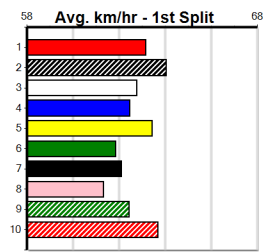

Geelong

11

6:33PM

(VIC time)

SPORTSBET WE LET THE DOGS OUT

Distance: 400m, Race Type: Grade 7, Total Prizemoney: $1,530
1st: $1,000, 2nd: $320, 3rd: $160, 4th: $50

PAW VANCOUVER (1) has turned in some handy performances of late and she is drawn to get all the breaks. ASTON PAYCHECK (2) is better than his past few runs and he can follow the red through early. MANDOLIN STORM (7) has claims

Watchdog Tips: **1** **2** **7** **5** **Bet:** **Win 1**

1 PAW VANCOUVER (NSW)[7] **Placed in two of her past three, hard to hold out** **$2.20**
BD Bitch Feb-23 Sire: CHRISTO BALE Dam: WINNIE ALLEN Trainer: Daniel Gibbons (Avalon)
Owner(s): B Wheeler
Winning Distances: < 300m (0) 300 - 399m (0) 400 - 499m (1) 500 - 599m (0) 600 - 699m (0) > 700m (0)
Winning Weights: 27.7(1)
6th (8) 28.3 400 GEL R3 28-Nov-24 23.35 22.55 9.00L PRISTINE (22.73) S/45 . . . . . 8.67 $4.80 MH
4th (3) 28.0 400 GEL R2 09-Dec-24 23.28 22.41 3.75L ASTON RYAN (23.02) M/44 . . . . . 8.87 $3.80 M
1st (3) 27.7 425 BEN R1 18-Dec-24 24.39 24.15 0.25L WIZIN WOODHOUSE (24.40) M/111 . . . . . 6.55 $4.00 T3-M
5th (7) 27.9 450 BAL R12 24-Dec-24 26.01 25.09 5.50L PAW NITRO (25.65) M/214 . . . . . 6.66 $2.40 T3-7
2nd (2) 28.4 450 BAL R9 30-Dec-24 26.10 25.46 4.75L PICHOLA RALPHY (25.77) M/332 . . . . . 6.82 $2.80 T3-7
2nd (8) 28.4 425 BEN R3 08-Jan-25 24.20 23.64 8.50L CHATTANOOGA (23.64) M/322 . . . . . 6.59 $5.80 T3-7
8th (2) 28.4 400 GEL R9 14-Jan-25 24.30 22.48 19.00 IN THE CLOUDS (22.99) M/88 . . . . . 9.17 $1.80 7
. . . . . Last 3 wins NOT included above
. . . . .
. . . . .
. . . . .

Box History

Bx	1st	2nd	3rd	4th	5th	6th	7th	8th
1								
2		1						1
3	1			1				
4								
5								
6								
7					1			
8		1				1		

Prize Best	$1715.00
Starts	23.28(3)-9/12/24
Trk/Dts	7-1-2-0
APM	3-0-0-0
	1700

2 ASTON PAYCHECK [7] **Better than form, gets the gun run, danger** **$4.60**
BD Dog Jan-23 Sire: FERNANDO BALE Dam: ASTON REWARD Trainer: Mark McClelland (Lovely Banks)
Owner(s): R Borda
Winning Distances: < 300m (0) 300 - 399m (0) 400 - 499m (1) 500 - 599m (0) 600 - 699m (0) > 700m (0)
Winning Weights: 33.5(1)
7th (2) 33.3 435 SLE R2 03-Nov-24 25.52 24.26 13.00 JUMBUK DAMIEN (24.62) Q/377 . . . . . 5.21 $2.50 7
2nd (3) 33.5 450 SHP R3 16-Nov-24 25.64 25.20 4.00L ATLAS ALIEN (25.38) M/112 . . . . . 6.75 $2.60 7
3rd (2) 33.6 450 BAL R7 21-Nov-24 25.69 25.19 7.50L JILL'S JULIETTE (25.19) M/322 . . . . . 6.69 $5.50 7
3rd (3) 33.5 510 SLE R6 27-Nov-24 29.19 28.70 1.5L GOOD VIBES ONLY (29.09) S/222 . . . SW . . . 9.29 $2.00 X67
7th (7) 33.4 510 SLE R5 01-Dec-24 29.54 28.48 12.00 DR. REESE (28.70) M/666 . . . . . 9.45 $21.50 RWH
5th (2) 33.5 450 SHP R5 12-Dec-24 25.72 25.33 6.00L POCKET MOUSE (25.33) M/233 . . . . . 6.72 $3.60 X67
5th (7) 33.1 450 SHP R8 30-Dec-24 25.63 25.00 7.00L GOT THE CASH (25.14) M/665 . . . . . 6.75 $29.90 RWH
7th (5) 32.8 400 WGL R9 02-Jan-25 23.31 22.43 13.00 CORINTHIAN (22.43) M/77 . . . . . 8.88 $27.20 SH
. . . . . Last 3 wins NOT included above
1st (7) 33.5 435 SLE R1 16-Oct-24 24.69 24.34 1.00L TALK THAT TALK (24.75) M/311 . . . SW . . . 5.30 $1.70 M
. . . . .
. . . . .
. . . . .

Box History

Bx	1st	2nd	3rd	4th	5th	6th	7th	8th
1								
2			1		1			1
3		1	1					
4					1			
5						1	1	
6		1	1					
7	1			1	1			1
8		1						

Prize Best	$3520.00
Starts	FSH
Trk/Dts	15-1-3-3
APM	0-0-0-0
	2241