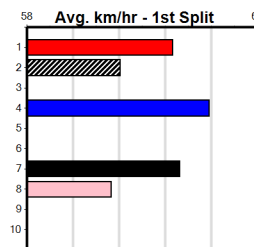

Distance: 400m, Race Type: Maiden, Total Prizemoney: $1,530
1st: $1,000, 2nd: $320, 3rd: $160, 4th: $50

Watchdog Tips: ☐ ☐ ☐ ☐ ☐ **Bet:**

Form Box	Wgt	Dist	Track	Date	Time	BON	Margin	1st/2nd (Time)	PIR	Checked	Comment	WR	Split 1	S/P	Grade

1

VOLTS [M]
BK Dog Oct-22 Sire: ASTON RUPEE Dam: VOLTAGE SPIKE
Owner(s): T Deglaitis Trainer: Tracey Deglaitis (Moolap)
Winning Distances: < 300m (0) 300 - 399m (0) 400 - 499m (0) 500 - 599m (0) 600 - 699m (0) > 700m (0)
ENG GEL 2025-01-17

Winning Weights:

5th (1)	34.9	400	GEL	R1	03-Jan-25	23.43	22.38	16.00	COOLABAH STATION (22.38)	M/55	8.69	$15.30 M
6th (8)	35.0	400	GEL	R3	14-Jan-25	23.41	22.48	8.00L	REIKO SURGE (22.86)	S/84	8.72	$4.50 M

Last 3 wins NOT included above

Box History

Bx	1st	2nd	3rd	4th	5th	6th	7th	8th
1					1			
2								
3								
4								
5								
6								
7								
8						1		

Prize Best	23.41(8)-14/1/25	$0.00
Starts	2-0-0-0	
Trk/Dts	2-0-0-0	
APM		0

2

ASTON ACTION [M]
BD Dog Nov-22 Sire: ASTON DEE BEE Dam: ASTON SAVANNAH
Owner(s): R Borda Trainer: Chris Reynolds (Little River)

Winning Distances: < 300m (0) 300 - 399m (0) 400 - 499m (0) 500 - 599m (0) 600 - 699m (0) > 700m (0)

Winning Weights:

3rd (7)	38.3	400	GEL	R2	08-Nov-24	23.42	22.39	8.50L	QUEST FOR SPIRIT (22.84)	M/33	8.72	$32.60 M
2nd (2)	38.7	425	BEN	R2	15-Nov-24	24.55	23.97	3.00L	MAYFAIR JILL (24.36)	M/222	6.70	$32.40 M
2nd (5)	39.3	425	BEN	R1	22-Nov-24	24.62	23.58	2.75L	BLACK FALCON (24.44)	M/122	6.75	$6.00 M
3rd (1)	39.0	425	BEN	R2	27-Nov-24	24.65	24.03	2.75L	LIFE AWAITS (24.46)	M/113	6.76	$1.80 T3-M
3rd (1)	39.5	390	BAL	R11	24-Dec-24	22.60	22.09	2.25L	NOAH DEAR (22.46)	M/44	8.64	$2.90 T3-M
4th (6)	39.4	400	WGL	R1	07-Jan-25	23.34	22.55	8.00L	JUMBURK GERHARD (22.80)	M/44	8.75	$15.90 M
7th (2)	39.7	460	GEL	R1	14-Jan-25	26.76	25.58	12.00	SHIMA TIME (25.97)	S/557	6.82	$46.30 M

Last 3 wins NOT included above

Box History

Bx	1st	2nd	3rd	4th	5th	6th	7th	8th
1			2					
2		1						
3							1	
4								
5		1						
6				1				
7			1					
8								

Prize Best	23.42(7)-8/11/24	$1695.00
Starts	7-0-2-3	
Trk/Dts	1-0-0-1	
APM		1247

3

ASTON BELGIAN [M]
BE Dog Feb-23 Sire: GOOD ODDS HARADA Dam: ASTON MOET
Owner(s): R Borda Trainer: Mark McClelland (Lovely Banks)

Winning Distances: < 300m (0) 300 - 399m (0) 400 - 499m (0) 500 - 599m (0) 600 - 699m (0) > 700m (0)

Winning Weights:

5th	30.0	400	GEL	R1	03-Jan-25	23.01	22.38	9.50L	COOLABAH STATION (22.38)	M/34	8.57	$14.00 M
4th (2)	32.4	400	GEL	R2	10-Jan-25	23.28	22.42	3.75L	STARSHIP ATLAS (23.02)	Q/34	8.60	$2.10 M
4th (1)	32.2	450	BAL	R2	15-Jan-25	25.70	24.96	7.50L	WATCH ME EXPLODE (25.21)	Q/244	6.58	$12.60 MH

Last 3 wins NOT included above

Box History

Bx	1st	2nd	3rd	4th	5th	6th	7th	8th
1								
2								
3								
4								
5								
6								
7								
8								

Prize Best		$0
Starts		FSH
Trk/Dts		0-0-0-0
APM		0