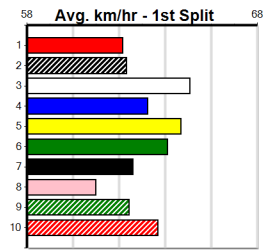

ONE MORE RACE TO GO

Distance: 400m, Race Type: Mixed 6/7, Total Prizemoney: $1,530
1st: $1,000, 2nd: $320, 3rd: $160, 4th: $50

LANKY LARRY (2) was handily placed here when resuming from a spell and he will be even better for the run. RIVERDALE CLYDE (3) can show early speed and he has claims in an event like this. TOE (5) can run a cheeky race

Watchdog Tips: 2 3 5 1 Bet: Win 2

Form Box Wgt Dist Track Date Time BON Margin 1st/2nd (Time) PIR Checked Comment W/R Split 1 S/P Grade

1 DAPHNEE'S GOLD [6] Strong type, drawn to settle closer, place $6.00
BK Bitch May-21 Sire: MY REDEEMER Dam: MIMSTAR
Owner(s): K Lloyd
Trainer: Marcus Lloyd (Balliang)

2 LANKY LARRY [6] Impressive when resuming, hard to hold out $1.80
BD Dog Jul-22 Sire: SH AVATAR Dam: FAIRYTALE WISH
Owner(s): C Capuano
Trainer: Clint Capuano (Anakie)

3 RIVERDALE CLYDE [6] Better than his past two runs, danger $6.00
BD Dog Aug-21 Sire: FERNANDO BALE Dam: CRUISING BETTY
Owner(s): RIVERDALE (SYN), M Abela, I Green, C Abela
Trainer: Matthew Abela (Little River)

4 PARWAN'S STAR (SA)[6] *** SCRATCHED *** $99.00
F Bitch Mar-21 Sire: BARCIA BALE Dam: AEROPLANE GRACE
Owner(s): C Verde
Trainer: Crystal Verde (Parwan)

5 TOE [7] Capable type, small field helps, can threaten $6.50
BK Bitch Feb-22 Sire: SHIMA SHINE Dam: LILLY PATCH
Owner(s): W Gray
Trainer: Wayne Gray (Wendouree)