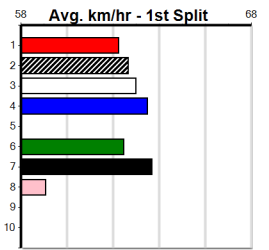

TTS ELECTRICS

Distance: 460m, Race Type: Maiden, Total Prizemoney: $1,530
1st: $1,000, 2nd: $320, 3rd: $160, 4th: $50

Watchdog Tips:

Bet:

Form Box	Wgt	Dist	Track	Date	Time	BON	Margin	1st/2nd (Time)	PIR	Checked	Comment	WR	Split 1	S/P	Grade

1

SHIMA LYRIC [M]
BK Dog Feb-23 Sire: DROOPYS SYDNEY Dam: SHIMA CLASSIC
Owner(s): DAILLY GREYHOUND FARMS (SYN), G Dailly, T Dailly Trainer: Thomas Dailly (Anakie)
Winning Distances: < 300m (0) 300 - 399m (0) 400 - 499m (0) 500 - 599m (0) 600 - 699m (0) > 700m (0)
Winning Weights:

Rank	Dist	Wgt	Track	Date	Time	BON	Margin	1st/2nd (Time)	PIR	Checked	Comment	WR	Split 1	S/P	Grade
5th (2)	34.5	460	GEL	R1	27-Dec-24	26.70	25.77	9.00L SHIMA BALLAD (26.08)	M/754				7.09	$7.30	M
2nd (1)	34.1	450	BAL	R1	01-Jan-25	25.55	25.18	0.50L DAD'S TARPIA (25.52)	M/433				6.68	$4.00	M
3rd (4)	34.0	450	BAL	R3	08-Jan-25	25.54	24.66	4.00L DELICIOUS (25.26)	M/333				6.86	$6.00	M
2nd (1)	34.5	460	GEL	R1	14-Jan-25	26.16	25.58	3.00L SHIMA TIME (25.97)	S/332				6.75	$2.50	M

Last 3 wins NOT included above

Box History

Bx	1st	2nd	3rd	4th	5th	6th	7th	8th
1		2						
2					1			
3								
4			1					
5								
6								
7								
8								

Prize Best	$1300.00
Starts	26.16(1)-14/1/25
Trk/Dts	4-0-2-1
APM	2-0-1-0
APM	1300

2

ETHANOL WHISPER [M]
WBD Bitch Feb-23 Sire: FERNANDO BALE Dam: MY ETHANOL
Owner(s): DAILLY GREYHOUND FARMS (SYN), G Dailly, T Dailly Trainer: Thomas Dailly (Anakie)
Winning Distances: < 300m (0) 300 - 399m (0) 400 - 499m (0) 500 - 599m (0) 600 - 699m (0) > 700m (0)
Winning Weights:

Rank	Dist	Wgt	Track	Date	Time	BON	Margin	1st/2nd (Time)	PIR	Checked	Comment	WR	Split 1	S/P	Grade
8th (6)	25.2	450	BAL	R4	08-Jan-25	26.24	24.66	9.50L WYONG GRESHAM (25.60)	M/778				6.88	$5.50	M
4th (5)	25.1	450	BAL	R4	15-Jan-25	26.03	24.96	11.00L WYONG DALLAS (25.27)	M/444				6.65	$27.30	MH

Last 3 wins NOT included above

Box History

Bx	1st	2nd	3rd	4th	5th	6th	7th	8th
1								
2								
3								
4								
5				1				
6								1
7								
8								

Prize Best	$75.00
Starts	FSH
Trk/Dts	2-0-0-0
APM	0-0-0-0
APM	75

3

WYONG EL PASO [M]
WF Dog May-23 Sire: FERNANDO BALE Dam: GYPSY WYONG
Owner(s): G Dailly Trainer: Thomas Dailly (Anakie)
Winning Distances: < 300m (0) 300 - 399m (0) 400 - 499m (0) 500 - 599m (0) 600 - 699m (0) > 700m (0)
Winning Weights:

Rank	Dist	Wgt	Track	Date	Time	BON	Margin	1st/2nd (Time)	PIR	Checked	Comment	WR	Split 1	S/P	Grade
6th (4)	32.0	525	MEP	R4	01-Jan-25	30.90	29.85	12.00L BLACK BUSINESS (30.08)	M/4445				5.24	$12.00	MH
6th (7)	31.9	450	BAL	R4	08-Jan-25	26.08	24.66	7.00L WYONG GRESHAM (25.60)	M/356		VO		6.74	$3.40	M
3rd (4)	32.6	460	GEL	R1	14-Jan-25	26.18	25.58	3.00L SHIMA TIME (25.97)	M/443				6.75	$4.20	M

Last 3 wins NOT included above

Box History

Bx	1st	2nd	3rd	4th	5th	6th	7th	8th
1								
2								
3								
4			1			1		
5								
6								
7						1		
8								

Prize Best	$260.00
Starts	26.18(4)-14/1/25
Trk/Dts	3-0-0-1
APM	1-0-0-1
APM	260