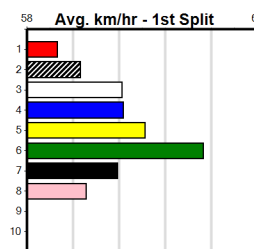

SPORTSBET SAME RACE MULTI

Distance: 460m, Race Type: Maiden, Total Prizemoney: $1,530
1st: $1,000, 2nd: $320, 3rd: $160, 4th: $50

Watchdog Tips: ☐ ☐ ☐ ☐ ☐ Bet: ☐

Form Box Wgt Dist Track Date Time BON Margin 1st/2nd (Time) PIR Checked Comment W/R Split 1 S/P Grade

1

OSPREY MAJOR [M]
BK Dog Mar-23 Sire: ASTON RUPEE Dam: MEPUNGA KATIE
Owner(s): CHAMPAGNE PTN (SYN), S Smith, A Langton Trainer: Angela Langton (Anakie)
Winning Distances: < 300m (0) 300 - 399m (0) 400 - 499m (0) 500 - 599m (0) 600 - 699m (0) > 700m (0)
Winning Weights:
7th (7) 32.9 460 GEL R2 27-Dec-24 26.87 25.77 10.00 LALA EFFIE (26.20) M/778 7.07 $12.80 M
4th (8) 32.7 460 GEL R1 10-Jan-25 26.65 25.86 8.50L REIKO TEDESCO (26.07) M/444 6.89 $8.50 M

Box History

Bx	1st	2nd	3rd	4th	5th	6th	7th	8th
1								
2								
3								
4								
5								
6								
7							1	
8				1				
Prize Best								$75.00
Starts								26.65(8)-10/1/25
Trk/Dts								2-0-0-0
APM								2-0-0-0 75

Last 3 wins NOT included above

2

RUGRAT TOMMY [M]
WBK Dog Jan-23 Sire: TOMMY SHELBY Dam: SHE CAN EXCITE
Owner(s): C Capuano Trainer: Chloe Dew (Anakie)
Winning Distances: < 300m (0) 300 - 399m (0) 400 - 499m (0) 500 - 599m (0) 600 - 699m (0) > 700m (0)
Winning Weights:
8th (6) 31.9 460 GEL R3 15-Oct-24 26.90 25.90 9.00L MASQUERADE PARTY S/888 7.19 $23.50 M
7th (5) 31.7 460 GEL R1 19-Nov-24 27.05 25.83 13.00 PAW VERA (26.17) S/877 6.97 $45.50 M
3rd (8) 31.6 390 WBL R1 25-Nov-24 22.70 22.27 1.5L HARLEY RIOT (22.60) S/64 8.93 $31.10 M
2nd (5) 32.2 460 GEL R2 05-Dec-24 26.32 25.51 9.00L MISS RELENTLESS (25.69) M/332 6.90 $28.00 M
8th (6) 32.2 460 GEL R9 09-Dec-24 27.22 25.77 18.00 STATUE OF TIME (26.02) S/867 6.98 $52.80 M
7th (1) 31.9 460 GEL R9 31-Dec-24 27.04 25.89 10.00 KIRKY STORM (26.35) S/788 6.80 $12.00 M
4th (3) 31.6 485 HOR R3 06-Jan-25 28.25 27.25 7.50L NITROUS (27.73) M/345 SW 6.82 $19.40 M
3rd (4) 31.6 450 BAL R1 13-Jan-25 25.86 25.23 5.00L ASTON PRATT (25.51) S/633 6.86 $7.70 T3-M

Box History

Bx	1st	2nd	3rd	4th	5th	6th	7th	8th
1								1
2								
3				1				1
4		1						
5	1							1
6								2
7								
8			1		1			
Prize Best								$715.00
Starts								26.32(5)-5/12/24
Trk/Dts								10-0-1-2
APM								6-0-1-0 619

Last 3 wins NOT included above

3

FAST KNOCKDOWN [M]
BK Bitch Apr-23 Sire: AUSSIE INFRARED Dam: FRANK'S GIRL
Owner(s): G Skene Trainer: Matthew Lanigan (Rowsley)
Winning Distances: < 300m (0) 300 - 399m (0) 400 - 499m (0) 500 - 599m (0) 600 - 699m (0) > 700m (0)
Winning Weights:
5th (3) 27.9 390 BAL R9 13-Dec-24 22.89 22.19 8.50L TRUTH TELLER (22.31) M/65 9.00 $6.40 M
5th (1) 27.6 410 HOR R2 06-Jan-25 24.21 22.89 6.00L ERIC QUIRK (23.79) M/44 10.65 $2.60 M
5th (6) 27.8 460 GEL R1 10-Jan-25 26.72 25.86 9.50L REIKO TEDESCO (26.07) M/655 6.96 $7.50 M
4th (3) 28.2 460 GEL R1 14-Jan-25 26.20 25.58 3.5L SHIMA TIME (25.97) M/224 6.68 $34.70 M

Box History

Bx	1st	2nd	3rd	4th	5th	6th	7th	8th
1					1			
2								
3								
4								
5				1	1			
6						1		
7								
8								
Prize Best								$75.00
Starts								26.20(3)-14/1/25
Trk/Dts								4-0-0-0
APM								2-0-0-0 75

Last 3 wins NOT included above

4