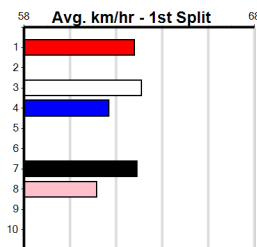

THE BECKLEY CENTRE GEELONG

Distance: 400m, Race Type: Maiden, Total Prizemoney: $1,530
1st: $1,000, 2nd: $320, 3rd: $160, 4th: $50

Watchdog Tips:

Bet:

Form Box	Wgt	Dist	Track	Date	Time	BON	Margin	1st/2nd (Time)	PIR	Checked	Comment	WR	Split 1	S/P	Grade

1

DECIDER [M]
BK Dog Nov-22 Sire: BERNARDO Dam: UTOPIA
Owner(s): SBS (SYN), S Buccilli, B Buccilli, S Gardiner Trainer: Kate Gorman (Tanjil South)
Winning Distances: < 300m (0) 300 - 399m (0) 400 - 499m (0) 500 - 599m (0) 600 - 699m (0) > 700m (0)
Winning Weights:

Box	1st	2nd	3rd	4th	5th	6th	7th	8th
1								
2								
3								
4								
5								
6								
7								
8								

Prize Best $125.00 FSH
Starts 4-0-0-0
Trk/Dts 0-0-0-0
APM 125

2

ASTON HORIZON [M]
BK Dog Jan-23 Sire: ASTON KIMETTO Dam: ASTON LAVINIA
Owner(s): R Borda Trainer: Peter Knott (Carnegie)
Winning Distances: < 300m (0) 300 - 399m (0) 400 - 499m (0) 500 - 599m (0) 600 - 699m (0) > 700m (0)
Winning Weights:

Box	1st	2nd	3rd	4th	5th	6th	7th	8th
1								
2								
3								
4								
5								
6								
7								
8								

Prize Best $0 FSH
Starts 0-0-0-0
Trk/Dts 0-0-0-0
APM 0

3

ASTON ZELDA [M]
BK Bitch Feb-23 Sire: GOOD ODDS HARADA Dam: ASTON MOET
Owner(s): R Borda Trainer: Mark McClelland (Lovely Banks)
Winning Distances: < 300m (0) 300 - 399m (0) 400 - 499m (0) 500 - 599m (0) 600 - 699m (0) > 700m (0)
Winning Weights:

Box	1st	2nd	3rd	4th	5th	6th	7th	8th
1								
2								
3								
4								
5								
6								
7								
8								

Prize Best $385.00 FSH
Starts 3-0-0-1
Trk/Dts 0-0-0-0
APM 385

4

JACKPOT CASH [M]
WBD Dog Jan-23 Sire: AUSSIE INFRARED Dam: MAGIC LANTERN
Owner(s): C Hose Trainer: Cody Hose (Lara)
Winning Distances: < 300m (0) 300 - 399m (0) 400 - 499m (0) 500 - 599m (0) 600 - 699m (0) > 700m (0)
Winning Weights:

Box	1st	2nd	3rd	4th	5th	6th	7th	8th
1								
2								
3								
4								
5								
6								
7								
8								

Prize Best $160.00 FSH
Starts 23.40(1)-21/10/24
Starts 9-0-0-1
Trk/Dts 4-0-0-0
APM 96

5

*** VACANT BOX ***
Sire: Dam:
Owner(s): Trainer:
Winning Distances: < 300m (0) 300 - 399m (0) 400 - 499m (0) 500 - 599m (0) 600 - 699m (0) > 700m (0)
Winning Weights: Box History