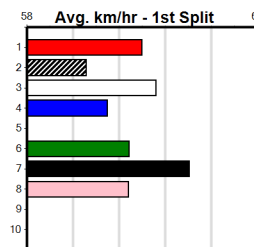

THE BECKLEY CENTRE GEELONG

Distance: 400m, Race Type: Maiden, Total Prizemoney: $1,530
1st: $1,000, 2nd: $320, 3rd: $160, 4th: $50

RIVIA THEA (8) showed improvement when placed at Ballarat and she can go one better this time around. ASTON PRIZE (6) is a well bred type and he is likely to have trialled here. WAITING FOR YOU (7) can atone for her luckless runs to date

Watchdog Tips: **8** **6** **7** **2** **Bet:** **Win 8**

Form Box	Wgt	Dist	Track	Date	Time	BON	Margin	1st/2nd (Time)	PIR	Checked	Comment	W/R	Split 1	S/P	Grade		
1	DECIDER [M] Steady to date, needs to lead, place best $8.00																
	BK	Dog		Nov-22		Sire: BERNARDO		Dam: UTOPIA		Trainer: Kate Gorman (Tanjil South)							
	Owner(s): SBS (SYN), S Buccilli, B Buccilli, S Gardiner																
	Winning Distances: < 300m (0) 300 - 399m (0) 400 - 499m (0) 500 - 599m (0) 600 - 699m (0) > 700m (0)																
	Winning Weights:																
	5th (4)	32.8	435	SLE	R1	20-Dec-24	24.96	24.11	4.75L ASTON ALIGHT (24.64)	M/744				5.36	$50.80	M	
	4th (2)	32.5	435	SLE	R2	29-Dec-24	25.19	24.09	9.50L ASTON ELIJAH (24.55)	M/333				5.31	$7.80	M	
	4th (2)	32.7	450	SHP	R7	09-Jan-25	26.07	25.57	6.00L AUNTIE AMBER (25.67)	M/113				6.76	$1.90	M	
	6th (6)	32.7	425	BEN	R2	15-Jan-25	25.09	24.09	3.00L JODIE'S ANGEL (24.90)	M/432				6.81	$3.50	M	
	2nd (1)	32.3	400	GEL	R2	21-Jan-25	23.43	22.82	9.00L WAITING FOR YOU (22.82)	M/42				8.75	$4.30	M	
Last 3 wins NOT included above																	
<table border="1"> <thead> <tr><th>Bx</th><th>1st</th><th>2nd</th><th>3rd</th><th>4th</th><th>5th</th><th>6th</th><th>7th</th><th>8th</th></tr> </thead> <tbody> <tr><td>1</td><td></td><td>1</td><td></td><td></td><td></td><td></td><td></td><td></td></tr> <tr><td>2</td><td></td><td></td><td></td><td>2</td><td></td><td></td><td></td><td></td></tr> <tr><td>3</td><td></td><td></td><td></td><td></td><td></td><td></td><td></td><td></td></tr> <tr><td>4</td><td></td><td></td><td></td><td></td><td>1</td><td></td><td></td><td></td></tr> <tr><td>5</td><td></td><td></td><td></td><td></td><td></td><td></td><td></td><td></td></tr> <tr><td>6</td><td></td><td></td><td></td><td></td><td></td><td>1</td><td></td><td></td></tr> <tr><td>7</td><td></td><td></td><td></td><td></td><td></td><td></td><td></td><td></td></tr> <tr><td>8</td><td></td><td></td><td></td><td></td><td></td><td></td><td></td><td></td></tr> </tbody> </table>																	
<table border="1"> <tr><td>Prize Best</td><td colspan="7"></td><td>$125.00</td></tr> <tr><td>Starts</td><td colspan="7">23.43(1)-21/1/25</td><td></td></tr> <tr><td>Trk/Dts</td><td colspan="7">5-0-1-0</td><td></td></tr> <tr><td>APM</td><td colspan="7">1-0-1-0</td><td>125</td></tr> </table>																	
2	ASTON HORIZON [M] Dam was a more than capable type, watch betting $6.00																
	BK	Dog		Jan-23		Sire: ASTON KIMETTO		Dam: ASTON LAVINIA		Trainer: Peter Knott (Carnegie)							
	Owner(s): R Borda																
	Winning Distances: < 300m (0) 300 - 399m (0) 400 - 499m (0) 500 - 599m (0) 600 - 699m (0) > 700m (0)																
	Winning Weights:																
	7th (2)	30.5	400	GEL	R2	21-Jan-25	24.57	22.82	25.00 WAITING FOR YOU (22.82)	M/67				9.02	$14.80	M	
	Last 3 wins NOT included above																
	<table border="1"> <thead> <tr><th>Bx</th><th>1st</th><th>2nd</th><th>3rd</th><th>4th</th><th>5th</th><th>6th</th><th>7th</th><th>8th</th></tr> </thead> <tbody> <tr><td>1</td><td></td><td></td><td></td><td></td><td></td><td></td><td></td><td></td></tr> <tr><td>2</td><td></td><td></td><td></td><td></td><td></td><td></td><td>1</td><td></td></tr> <tr><td>3</td><td></td><td></td><td></td><td></td><td></td><td></td><td></td><td></td></tr> <tr><td>4</td><td></td><td></td><td></td><td></td><td></td><td></td><td></td><td></td></tr> <tr><td>5</td><td></td><td></td><td></td><td></td><td></td><td></td><td></td><td></td></tr> <tr><td>6</td><td></td><td></td><td></td><td></td><td></td><td></td><td></td><td></td></tr> <tr><td>7</td><td></td><td></td><td></td><td></td><td></td><td></td><td></td><td></td></tr> <tr><td>8</td><td></td><td></td><td></td><td></td><td></td><td></td><td></td><td></td></tr> </tbody> </table>																
	<table border="1"> <tr><td>Prize Best</td><td colspan="7"></td><td>$0</td></tr> <tr><td>Starts</td><td colspan="7">24.57(2)-21/1/25</td><td></td></tr> <tr><td>Trk/Dts</td><td colspan="7">1-0-0-0</td><td></td></tr> <tr><td>APM</td><td colspan="7">1-0-0-0</td><td>0</td></tr> </table>																
	3	ASTON ZELDA [M] Steady to date, needs to show more, tested $10.00															
BK		Bitch		Feb-23		Sire: GOOD ODDS HARADA		Dam: ASTON MOET		Trainer: Mark McClelland (Lovely Banks)							
Owner(s): R Borda																	
Winning Distances: < 300m (0) 300 - 399m (0) 400 - 499m (0) 500 - 599m (0) 600 - 699m (0) > 700m (0)																	
Winning Weights:																	
3rd (2)		26.0	390	SHP	R1	30-Dec-24	22.94	21.71	9.00L WALLAN ACE (22.34)	M/33				8.70	$2.60	M	
4th (8)		26.1	390	SHP	R1	06-Jan-25	23.13	22.07	5.50L GOT A HABIT (22.75)	Q/55				8.67	$4.20	M