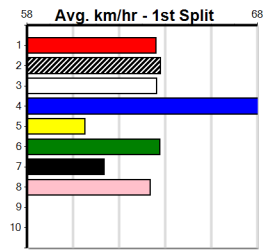

Geelong
13 (E1)
7:17PM
(VIC time)

GEELONG RACE 13

Distance: 400m, Race Type: Grade 5, Total Prizemoney: $1,530
1st: $1,000, 2nd: $320, 3rd: $160, 4th: $50

Watchdog Tips: [ ] [ ] [ ] [ ] **Bet:** [ ] [ ] [ ] [ ] [ ] [ ]

TRICKY DISCO [5]
BK Dog Feb-22 Sire: SUPERIOR PANAMA Dam: ASH STAR Trainer: Marcus Lloyd (Balliang)
Owner(s): D Melder
Winning Distances: < 300m (0) 300 - 399m (4) 400 - 499m (3) 500 - 599m (0) 600 - 699m (0) > 700m (0)
Winning Weights: 30.4(1) 30.5(1) 30.7(1) 30.8(2) 30.9(1) 31.0(1)

Bk	Dist	Time	DOG	Age	DOB	Time	DOG	Age	DOB	Time	DOG	Age	DOB	Time	DOG	Age	DOB
8th (6)	31.2	450	BAL	R8	25-Sep-24	26.29	25.40	13.00	DESCRIPTION (25.40)	M/458	.	.	.	6.61	$46.30	X45	
7th (5)	31.4	460	GEL	R8	18-Oct-24	26.63	26.00	7.50L	SHANLYN SCOUT (26.13)	Q/366	.	.	.	6.79	$6.20	5	
4th (5)	31.8	400	GEL	R7	30-Oct-24	22.82	22.68	1.75L	EL DORA (22.70)	M/43	.	.	.	8.57	$6.40	X45	
3rd (2)	31.9	460	GEL	R5	08-Nov-24	26.38	25.65	2.75L	NIMBLE BENNY (26.20)	M/232	.	.	SW	6.70	$8.70	5	
2nd (2)	32.1	460	GEL	R12	15-Nov-24	25.98	25.85	1.00L	VARSITY BALE (25.91)	Q/111	.	.	.	6.57	$2.60	5	
5th (3)	32.0	450	BAL	R8	20-Nov-24	25.79	25.27	6.00L	ASTON WESTERN (25.37)	M/766	.	.	.	6.77	$20.10	X45	
8th (3)	31.4	460	GEL	R7	06-Dec-24	26.70	25.76	14.00	WHY I'M BROKE (25.76)	M/588	.	.	.	6.84	$8.60	5	
8th (1)	30.8	460	GEL	R6	24-Dec-24	27.03	26.05	14.00	STAR OF VENUS (26.08)	Q/368	.	.	.	6.62	$9.40	5	

Last 3 wins NOT included above

1st (3)	30.5	390	WBL	R11	01-May-24	22.35	21.87	1.00L	GRACILIS (22.41)	Q/23	.	.	.	8.60	$2.90	RWH
1st (4)	30.8	460	GEL	R6	10-Sep-24	25.84	25.68	1.00L	INNER SPIRIT (25.91)	Q/111	.	.	.	6.57	$2.60	5
1st (4)	31.0	450	BAL	R7	18-Sep-24	25.56	25.18	0.50L	ARANDT ABOUT (25.59)	Q/111	.	.	.	6.56	$4.10	5

Box History

Bx	1st	2nd	3rd	4th	5th	6th	7th	8th	
1	1							2	2
2	2	2	1	2		1			
3	1				1	1		2	
4	2				1	1			
5		2	1	1		1	1		
6		1		2	1			1	
7	1	1	1			1			
8	1								

Prize Best Starts Trk/Dts APM: $18090.00, 22.78(4)-14/6/24, 38-7-6-3, 4-0-0-0, 4118