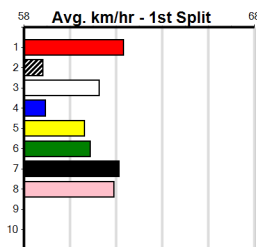

PARKER PUMPS

Distance: 460m, Race Type: Maiden, Total Prizemoney: $1,530
1st: $1,000, 2nd: $320, 3rd: $160, 4th: $50

Watchdog Tips:

Bet:

Form Box	Wgt	Dist	Track	Date	Time	BON	Margin	1st/2nd (Time)	PIR	Checked	Comment	WR	Split 1	S/P	Grade

1

MANIFESTO [M]
BD Bitch Jan-23 Sire: FERAL FRANKY Dam: PHANTOM MIME
Owner(s): Farrugia Smith (SYN), G Farrugia, S Smith Trainer: Angela Langton (Anakie)
Winning Distances: < 300m (0) 300 - 399m (0) 400 - 499m (0) 500 - 599m (0) 600 - 699m (0) > 700m (0)
Winning Weights:
2nd (7) 26.6 460 GEL R2 01-Nov-24 26.78 25.97 7.50L FEAT OF STRENGTH (26.28) M/322 6.78 $2.60 M
5th (8) 26.5 460 GEL R2 15-Nov-24 27.11 25.85 17.00 MR. MIYAGI (25.93) Q/655 6.84 $6.00 M
4th (2) 26.9 460 GEL R2 26-Nov-24 26.84 25.91 14.00 RADAR'S PATROL (25.91) S/755 7.07 $5.20 M
7th (7) 26.8 400 GEL R1 20-Dec-24 23.92 22.43 16.00 LEVIATHAN (22.82) M/77 8.77 $26.40 M
5th (6) 27.1 460 GEL R1 24-Dec-24 26.58 26.05 5.50L TEXAS PRESIDENT (26.23) M/455 6.85 $44.70 M
3rd (3) 27.3 460 GEL R9 31-Dec-24 26.45 25.89 1.75L KIRKY STORM (26.35) Q/232 6.64 $5.60 M
4th (7) 27.2 525 MEP R1 08-Jan-25 31.04 29.63 11.00 PAW WAVERLY (30.33) M/6655 5.33 $16.90 M
4th (8) 27.1 460 GEL R2 14-Jan-25 26.22 25.58 9.50L SHIMA SAND (25.58) Q/444 6.73 $24.00 M
Last 3 wins NOT included above

Box History

Bx	1st	2nd	3rd	4th	5th	6th	7th	8th
1								
2					1			
3			2					
4								
5								
6						1		
7	1			1				1
8					1	1		

Prize Best	$1140.00
Starts	26.22(8)-14/1/25
Trk/Dts	9-0-1-2
APM	6-0-1-1
	818

2

FLAKES OF GOLD [M]
F Bitch Feb-23 Sire: ASTON RUPEE Dam: GO SEEK HEIDI
Owner(s): CHAMPAGNE PTN (SYN), S Smith, A Langton Trainer: Angela Langton (Anakie)
Winning Distances: < 300m (0) 300 - 399m (0) 400 - 499m (0) 500 - 599m (0) 600 - 699m (0) > 700m (0)
Winning Weights:
6th (3) 25.2 460 GEL R1 10-Jan-25 26.95 25.86 13.00 REIKO TEDESCO (26.07) M/566 6.93 $9.50 M
Last 3 wins NOT included above

Box History

Bx	1st	2nd	3rd	4th	5th	6th	7th	8th
1								
2								
3						1		
4								
5								
6								
7								
8								

Prize Best	$0.00
Starts	26.95(3)-10/1/25
Trk/Dts	1-0-0-0
APM	1-0-0-0
	0

3

WYONG JAMESON [M]
WBD Bitch May-23 Sire: FERNANDO BALE Dam: GYPSY WYONG
Owner(s): G Dailly Trainer: Thomas Dailly (Anakie)
Winning Distances: < 300m (0) 300 - 399m (0) 400 - 499m (0) 500 - 599m (0) 600 - 699m (0) > 700m (0)
Winning Weights:
5th (7) 27.2 525 MEP R1 01-Jan-25 31.08 29.85 12.00 OREGON JANET (30.24) S/7444 5.33 $12.50 MH
4th (8) 27.3 450 BAL R3 08-Jan-25 26.03 24.66 11.00 DELICIOUS (25.26) M/444 6.91 $13.50 M
8th (2) 27.5 460 GEL R2 14-Jan-25 26.47 25.58 13.00 SHIMA SAND (25.58) M/688 6.78 $27.70 M
Last 3 wins NOT included above

Box History

Bx	1st	2nd	3rd	4th	5th	6th	7th	8th
1								
2								1
3								
4								
5								
6								
7					1			
8				1				

Prize Best	$75.00
Starts	26.47(2)-14/1/25
Trk/Dts	3-0-0-0
APM	1-0-0-0
	75