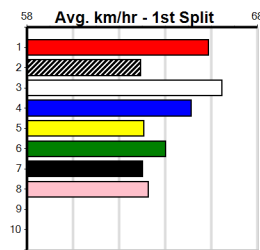

ONE MORE RACE TO GO (300+ RANK)

Distance: 390m, Race Type: Grade 5, Total Prizemoney: $1,530
1st: $1,000, 2nd: $320, 3rd: $160, 4th: $50

ORIENTAL AURORA (1) has shown good speed in smart placings in 2 of her last 3 starts and she is drawn to make every post a winner today. HARTLAND PRINCE (8) has been placed in 3 of his last 4 starts and he looks like the danger here.

Watchdog Tips: 1 8 3 2 Bet: Win 1

ORIENTAL AURORA [5] Shown speed in smart recent placings, can go close $5.50
BK Bitch Apr-22 Sire: ORSON ALLEN Dam: ORIENTAL JADE Trainer: Paula Boots (Kyabram South)
Winning Distances: < 300m (0) 300 - 399m (3) 400 - 499m (0) 500 - 599m (0) 600 - 699m (0) > 700m (0)
Winning Weights: 24.6(2) 25.2(1)
8th (4) 24.8 300 HVL R9 25-Aug-24 17.12 16.50 7.50L AUSSIE SUPREME (16.62) M/1 . . . . 3.91 $65.10 5H
5th (2) 24.6 390 SHP R13 16-Sep-24 22.54 22.08 3.00L TREND SETTER (22.35) Q/13 . . . . 8.39 $17.60 5
3rd (2) 24.9 390 SHP R3 03-Oct-24 22.72 22.08 7.50L SMOKIN' GRACIE (22.23) M/23 . . . SW . 8.64 $5.10 T3-5
8th (3) 24.9 390 SHP R5 31-Oct-24 22.93 22.11 12.00 WHO MADE YOU (22.11) M/76 . . . . 8.65 $7.50 T3-5
7th (3) 24.8 390 SHP R7 21-Nov-24 22.79 22.13 10.00 BLITZ (22.13) M/77 . . . . 8.84 $9.70 T3-5
3rd (1) 24.3 390 SHP R10 12-Dec-24 22.50 21.78 2.25L MISS MARCELINE (22.36) Q/11 . . . . 8.44 $6.40 RW
6th (5) 24.5 390 SHP R5 19-Dec-24 23.07 22.10 14.00 RABADA (22.10) Q/25 . . . . 8.52 $6.50 5
2nd (3) 24.9 390 SHP R13 23-Jan-25 22.53 22.31 1.25L GEORGIE BAILE (22.44) M/11 . . . . 8.48 $4.50 T3-5
Last 3 wins NOT included above
1st (4) 25.2 300 HVL R1 04-Feb-24 17.11 16.34 0.75L EAGLES FLY ALONE (17.14) M/1 . . . . 3.86 $6.60 M
1st (5) 24.6 390 SHP R3 04-Apr-24 22.42 22.20 0.75L LITTLE MISS ENVY (22.46) Q/11 . . . . 8.53 $7.90 T3-7
1st (2) 24.6 390 SHP R10 13-Jun-24 22.29 22.17 3.25L HEART OF DARTS (22.51) Q/11 . . . . 8.41 $3.70 T3-6

HALEIGH VELLA [5] Talented, can get the run behind the speed, threat $4.60
BK Bitch Nov-21 Sire: SHIMA SHINE Dam: IT'S A DIVA Trainer: Peter Bartlett (Bamawm)
Winning Distances: < 300m (0) 300 - 399m (7) 400 - 499m (5) 500 - 599m (0) 600 - 699m (0) > 700m (0)
Winning Weights: 28.0(1) 28.6(1) 29.3(1) 29.4(1) 29.5(2) 29.6(1) 29.7(3) 29.8(1) 30.1(1)
8th (7) 30.0 390 SHP R11 17-Oct-24 23.05 22.22 9.00L MILLIE (22.44) M/88 . . . . 8.95 $21.90 T3-5
8th (6) 29.9 425 BEN R9 23-Oct-24 24.69 24.02 10.00 DUCHESS GEORGIA (24.02) M/588 . . . . 6.73 $15.80 T3-5
6th (6) 30.3 300 HVL R3 13-Dec-24 17.10 16.78 4.00L HOT SUMMER SKY (16.83) M/5 . . . . 4.02 $41.90 T3-5
7th (6) 30.7 390 SHP R7 02-Jan-25 23.07 22.20 13.00 ZESTY BOY (22.20) M/57 . . . . W 8.78 $9.10 T3-5
3rd (7) 30.3 390 SHP R12 11-Jan-25 22.53 22.09 6.50L ALFIE ABALONE (22.09) M/22 . . . . 8.55 $12.50 5
6th (2) 29.8 425 BEN R5 15-Jan-25 25.07 24.09 9.50L MIST FRED (24.42) M/457 . . . . 6.74 $2.50 5
2nd (2) 29.3 425 BEN R13 22-Jan-25 24.57 24.31 1.25L BLUE OPAL ROCKS (24.49) M/222 . . . . 6.66 $2.40 5
2nd (3) 29.6 390 BAL R14 27-Jan-25 22.90 22.25 6.50L QUEEN SHAKA (22.47) Q/22 . . . . 8.76 $2.70 T3-5
Last 3 wins NOT included above
1st (6) 29.7 390 SHP R12 20-May-24 22.26 22.02 0.25L FRANK GRIMES (22.28) M/22 . . . . 8.58 $8.50 5
1st (8) 30.1 390 SHP R3 10-Aug-24 22.50 22.14 0.75L KNICKED OFF (22.54) M/21 . . . . 8.61 $2.00 5
1st (5) 29.6 390 SHP R4 29-Aug-24 22.49 22.11 4.25L REDEMPTION ROCK (22.77) Q/21 . . . . 8.58 $7.70 5