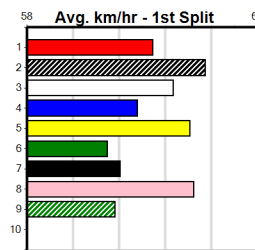

SHEPP CITY FENCING (300+ RANK)

Distance: 390m, Race Type: Grade 6, Total Prizemoney: $1,530
1st: $1,000, 2nd: $320, 3rd: $160, 4th: $50

GLOBAL EXPRESS (3) can race on the speed from the outset in this and he will be hard to beat after some solid efforts in recent times. SUGAR SHINE (5) has the early speed to overcome his tricky draw and he could be prominent throughout.

Watchdog Tips: 3 5 2 8 Bet: Box Trifecta 2,3,5,8 ($10 for 41.67%)

Race card for ROMAN EMPIRE [6]. Includes dog details, owner, sire, dam, trainer, winning distances, and a box history table.

Race card for FRENZY ATTACK [6]. Includes dog details, owner, sire, dam, trainer, winning distances, and a box history table.

Race card for GLOBAL EXPRESS [6]. Includes dog details, owner, sire, dam, trainer, winning distances, and a box history table.

Race card for REDBACK EXPRESS [6]. Includes dog details, owner, sire, dam, trainer, winning distances, and a box history table.

Race card for SUGAR SHINE [6]. Includes dog details, owner, sire, dam, trainer, winning distances, and a box history table.