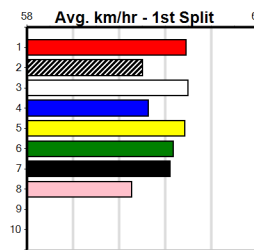

SPORTSBET MAKE IT A MULTI (300+ RANK)

Distance: 390m, Race Type: Grade 5, Total Prizemoney: $1,530
1st: $1,000, 2nd: $320, 3rd: $160, 4th: $50

ASTON BREEZE (1) is drawn to find the arm soon after box rise and she will be hard to reel in if she does so. GOT IMMUNITY (3) can race on the speed from the outset as well and she could make her presence felt.

Watchdog Tips: 1 3 8 4 Bet: Trifecta 1/3,4,8/3,4,6,8 ($10 - 111.11%)

ASTON BREEZE [5] Can find the arm soon after box rise, one to beat. $2.40
Owner(s): R Borda
Winning Distances: < 300m (0) 300 - 399m (1) 400 - 499m (3) 500 - 599m (0) 600 - 699m (0) > 700m (0)
Box History table and Prize Best Starts table included.

SPIRIT OF PANAMA [5] Early speed in this looks a worry, needs to lead. $15.00
Owner(s): C Knott
Winning Distances: < 300m (0) 300 - 399m (2) 400 - 499m (1) 500 - 599m (0) 600 - 699m (0) > 700m (0)
Box History table and Prize Best Starts table included.

GOT IMMUNITY [5] Can race on the speed throughout, major player. $5.50
Owner(s): SEE THE DREAM (SYN), S Buccilli, B Buccilli
Winning Distances: < 300m (0) 300 - 399m (1) 400 - 499m (3) 500 - 599m (0) 600 - 699m (0) > 700m (0)
Box History table and Prize Best Starts table included.

JUICE [5] Smart all the way winner 2 back, can threaten. $9.00
Owner(s): J Formosa
Winning Distances: < 300m (0) 300 - 399m (15) 400 - 499m (1) 500 - 599m (0) 600 - 699m (0) > 700m (0)
Box History table and Prize Best Starts table included.

CERTAIN MAGIC [5] Handy win 2 starts back but looks harder here. $12.00
Owner(s): Eye Candy (SYN), C Wilk, K Gorman
Winning Distances: < 300m (0) 300 - 399m (1) 400 - 499m (3) 500 - 599m (0) 600 - 699m (0) > 700m (0)
Box History table and Prize Best Starts table included.