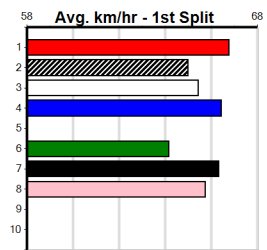

BANORA POINT (1) can race on the speed from his gun draw in this and he will be hard to reel in if he finds the arm. BLACK SPECTRE (8) recorded a solid win here 3 starts back and he could be the main danger in this.

Watchdog Tips: 1 8 7 4 Bet: Box Trifecta 1,4,7,8 ($10 for 41.67%)

BANORA POINT [5] Drawn to race on the speed throughout, go close. $2.60
Owner(s): R Geall
Sire: ASTON RUPEE Dam: UP HILL JILL
Trainer: Garry Johnson (Chum Creek)
Winning Distances: < 300m (0) 300 - 399m (3) 400 - 499m (0) 500 - 599m (0) 600 - 699m (0) > 700m (0)
Winning Weights: 33.5(1) 33.8(1) 34.0(1)

ARTS INFERNO [5] May get burnt off early in this, needs some luck. $15.00
Owner(s): FULHAM BRIDGE (SYN), A Duncan, J Chilcott, J Duncan
Sire: AUSSIE INFRARED Dam: RAGIN' FORCE
Trainer: Josh Duncan (Mount Camel)
Winning Distances: < 300m (0) 300 - 399m (2) 400 - 499m (12) 500 - 599m (3) 600 - 699m (0) > 700m (0)
Winning Weights: 28.6(1) 28.7(1) 29.1(2) 29.2(3) 29.3(2) 29.4(1) 29.5(1) 30.2(1) 30.3(2) 30.4(1) 30.5(1) 31.5(1)

CAN'T PARK THERE [5] Smart placing 2 starts back, place hopes again. $12.00
Owner(s): J Williams
Sire: FERNANDO BALE Dam: JAY BIRD
Trainer: Samuel Webb (Eaglehawk)
Winning Distances: < 300m (0) 300 - 399m (0) 400 - 499m (4) 500 - 599m (1) 600 - 699m (0) > 700m (0)
Winning Weights: 32.9(2) 33.3(1) 33.5(2)

RAGING STORM [5] Met some speedy types in recent times, threat. $5.00
Owner(s): J Whybrow
Sire: MEPUNGA BLAZER Dam: SO SAY
Trainer: Jason Whybrow (Wangaratta Sou)
Winning Distances: < 300m (0) 300 - 399m (4) 400 - 499m (0) 500 - 599m (1) 600 - 699m (0) > 700m (0)
Winning Weights: 32.1(1) 33.1(1) 33.9(1) 34.0(1) 34.2(1)

*** VACANT BOX ***
Owner(s):
Sire: Dam:
Trainer:
Winning Distances: < 300m (0) 300 - 399m (0) 400 - 499m (0) 500 - 599m (0) 600 - 699m (0) > 700m (0)
Winning Weights: