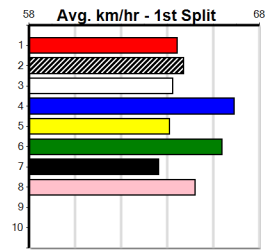

CKH PAINTING (300+ RANK)

Distance: 390m, Race Type: Grade 5, Total Prizemoney: $1,530
1st: $1,000, 2nd: $320, 3rd: $160, 4th: $50

OUR MATE BEAR (6) will find this a bit easier than her most recent racing and she may prove hard to hold out with an ounce of luck early. MR. BARTENDER (4) can set the tempo soon after box rise and looks set to feature in the finish.

Watchdog Tips: 6 4 1 2 **Bet:** Win 6

1

CELTIC BOUY [5] **Solid Warragul placing 2 starts back, big chance.** **$5.50**
BK Dog May-20 Sire: KEYBOW Dam: BOGIE CLASSIC Trainer: Steven Van oirschot (Moe South)
Owner(s): S Van oirschot
Winning Distances: < 300m (0) 300 - 399m (3) 400 - 499m (6) 500 - 599m (0) 600 - 699m (0) > 700m (0)
Winning Weights: 26.7(1) 26.8(1) 27.1(1) 27.7(1) 27.8(1) 27.9(1) 28.1(1) 28.3(2)

Box	1st	2nd	3rd	4th	5th	6th	7th	8th
1	2	2	3	1	2	1		
2	1	3	3	4	2			
3	1	2	1	1	3	2	2	
4	2		1	1	3	2	4	2
5		1	2	5	1			1
6		4	3	1				1 2
7		2	2		3	2	1	3
8	3	1	3		1	1	1	1

Prize Best Starts Trk/Dts APM
$26775.00
22.27(6)-30/11/23
95-9-15-18
3-0-2-0
3661

2

SASSY SPICE [5] **Smart all the way win here 4 starts back, threat.** **$6.50**
BK Bitch Mar-22 Sire: SHIMA SHINE Dam: SUGAR SPICE Trainer: Christopher Williams (Wangaratta)
Owner(s): C Williams
Winning Distances: < 300m (0) 300 - 399m (1) 400 - 499m (2) 500 - 599m (0) 600 - 699m (0) > 700m (0)
Winning Weights: 24.4(1) 24.8(1) 24.9(1)

Box	1st	2nd	3rd	4th	5th	6th	7th	8th
1							1	1
2						1		
3								1
4	2		2		1		1	
5		1			1			
6		2				1	1	
7	1	1						1
8								

Prize Best Starts Trk/Dts APM
$5000.00
22.37(6)-12/12/24
18-3-4-2
11-1-2-1
2320

3

HARTLAND DUKE [5] **May get shuffled back in this, needs to step.** **$10.00**
BK Dog Mar-22 Sire: ASTON DUKE Dam: TREY SMIDGE Trainer: Jason Formosa (Heathcote)
Owner(s): B Evans
Winning Distances: < 300m (0) 300 - 399m (5) 400 - 499m (2) 500 - 599m (0) 600 - 699m (0) > 700m (0)
Winning Weights: 33.8(1) 33.9(2) 34.0(1) 34.1(1) 34.3(1) 34.5(1)

Box	1st	2nd	3rd	4th	5th	6th	7th	8th
1	1	1	1	1	1	1	1	3
2	2					2	1	
3	1	2	1					1 1
4	1	1		1	1	1		
5	2	1			1	2	2	3
6	2	1				2	1	4 2
7		1				2		
8				1	1			

Prize Best Starts Trk/Dts APM
$9600.00
22.28(3)-16/1/24
52-7-6-3
17-0-3-1
5132

4

MR. BARTENDER [5] **Can set the tempo soon after box rise, go close.** **$3.60**
WF Dog Oct-21 Sire: HOOKED ON SCOTCH Dam: PRETTY MUCH Trainer: Michael Katsiris (Thomastown)
Owner(s): M Katsiris
Winning Distances: < 300m (0) 300 - 399m (2) 400 - 499m (7) 500 - 599m (0) 600 - 699m (0) > 700m (0)
Winning Weights: 30.1(1) 30.2(1) 30.3(1) 30.4(3) 30.6(1) 30.8(1) 30.9(1)

Box	1st	2nd	3rd	4th	5th	6th	7th	8th
1	2	5	1			1	1	2 2
2	5	1			1	1	2	
3							2	
4	3			2		1	1	
5		2	1					1 1
6		1	1	1		1		
7		1	1	1	2		1	
8	1		1	1	1	1	2	1

Prize Best Starts Trk/Dts APM
$22175.00
22.25(5)-21/12/24
45-9-6-4
3-0-1-0
2085

5

HE MAN [5] **Drawn to find some trouble in this, tough ask.** **$21.00**
BK Dog May-21 Sire: HOOKSY Dam: LEAVE ME OUT Trainer: Donald Jarvis (Sydenham)
Owner(s): D Jarvis
Winning Distances: < 300m (0) 300 - 399m (10) 400 - 499m (0) 500 - 599m (0) 600 - 699m (0) > 700m (0)
Winning Weights: 34.8(1) 35.0(1) 35.2(1) 35.3(1) 35.7(1) 35.8(2) 35.9(1) 36.1(2)

Box	1st	2nd	3rd	4th	5th	6th	7th	8th
1	2			2	4	2	2	
2	1	2	3	2	1	1		
3				2	1	2	2	1
4	2	3	2	2	2	1	1	1
5		1	2	2				
6			1	1	1	1	2	
7	2	1	1	1	2	2	2	
8	3	2	1	3	2	1		

Prize Best Starts Trk/Dts APM
$17030.00
22.43(2)-4/4/24
79-10-9-14
4-1-1-0
2406