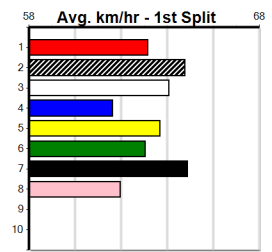

SHEPPARTON RACE 13 (300+ RANK)

Distance: 390m, Race Type: Grade 5, Total Prizemoney: $1,530
1st: $1,000, 2nd: $320, 3rd: $160, 4th: $50

HERD 'EM UP (2) can find the arm soon after box rise from his good draw and he will be hard to catch if he does. KRAKEN ROVER (6) was smartly placed here 3 starts back and he could make his presence felt with an ounce of luck.

Watchdog Tips: 2 6 3 8 **Bet:** Win 2

Form Box Wgt Dist Track Date Time BON Margin 1st/2nd (Time) PIR Checked Comment W/R Split 1 S/P Grade

CHERRY RED [5] Handy placing from this draw last start, place. **$10.00**

F Bitch Feb-21 Sire: BERNARDO Dam: STARS AND LIGHTS Trainer: Ronald Dunne (St Albans)

Owner(s): R Dunne
Winning Distances: < 300m (0) 300 - 399m (4) 400 - 499m (2) 500 - 599m (0) 600 - 699m (0) > 700m (0)

Winning Weights: 29.3(1) 29.5(1) 29.6(1) 30.6(1) 30.7(1) 30.8(1)

Box	1st	2nd	3rd	4th	5th	6th	7th	8th
1	1	3	3	1	2	2	1	
2	2	1	1	1	1	1	2	
3				1		3	2	1
4	2	1	1	1	2	1	2	1
5				2	1	1	1	2
6	1	1			1	1	3	1
7	2	2	1		2	1	5	5
8		1			1	2	1	2

Prize Best Starts Trk/Dts APM: $11570.00, 22.46(7)-29/2/24, 80-6-10-8, 11-1-0-0, 3582

HERD 'EM UP [5] Can find the arm soon after box rise, one to catch. **$3.20**

BK Bitch Jan-21 Sire: FABREGAS Dam: PROVEN SCARY Trainer: Kenneth Doidge (Murchison)

Owner(s): K Doidge
Winning Distances: < 300m (0) 300 - 399m (7) 400 - 499m (3) 500 - 599m (0) 600 - 699m (0) > 700m (0)

Winning Weights: 27.4(1) 27.8(1) 27.9(1) 28.2(1) 28.4(1) 28.6(1) 29.1(1) 29.7(1) 29.8(2)

Box	1st	2nd	3rd	4th	5th	6th	7th	8th
1	1	1	1	1	2	2	2	
2								1
3	3			2		1		
4	2		1	1		2	1	
5	2		1	1	2		1	
6		1	1	2	1		2	3
7	2	1			1	1		
8		1			1	1		1

Prize Best Starts Trk/Dts APM: $17495.00, 22.28(4)-13/5/24, 49-10-2-5, 11-1-0-1, 2116

KAORI [5] Better than her form may suggest, can threaten. **$7.50**

BK Bitch Mar-21 Sire: MAGIC SPRITE Dam: OSAKALAKA Trainer: Peter Knott (Carnegie)

Owner(s): C Knott
Winning Distances: < 300m (0) 300 - 399m (1) 400 - 499m (3) 500 - 599m (0) 600 - 699m (0) > 700m (0)

Winning Weights: 25.0(1) 25.6(1) 26.0(1) 26.1(1)

Box	1st	2nd	3rd	4th	5th	6th	7th	8th
1	1	1	1	1	1	1	1	1
2	1	3	1	1	1	1	2	
3				1	3	3	3	2
4	1	1	1	2	1			
5	2			1	2			
6		1	3	1	1		1	2
7			1	1		4		
8				1			2	

Prize Best Starts Trk/Dts APM: $7970.00, 22.44(2)-30/5/24, 54-4-6-7, 17-0-3-3, 900

MINCHER MAGIC [5] Likely to be out the back from this draw, tested. **$15.00**

BE Dog Sep-21 Sire: AUSSIE INFRARED Dam: BECKY BALE Trainer: Brian Brown (Axdedale)

Owner(s): B Brown
Winning Distances: < 300m (0) 300 - 399m (2) 400 - 499m (1) 500 - 599m (0) 600 - 699m (0) > 700m (0)

Winning Weights: 31.1(1) 31.5(1) 31.9(1)

Box	1st	2nd	3rd	4th	5th	6th	7th	8th
1	1	1	1	1	1	1	1	1
2				1		2	2	
3		1		1	1	1	2	
4					1	1	1	
5	1		1		4	1	2	
6					1	1		
7	2	1	1			1	2	
8						1		

Prize Best Starts Trk/Dts APM: $4275.00, 22.55(5)-7/9/24, 37-3-2-3, 6-2-1-0, 1129

ESPECIAL BLONDE [5] Met some handy ones in recent times, can surprise. **$10.00**

RF Bitch Jul-20 Sire: ORSON ALLEN Dam: ANTARCTIC LASS Trainer: Peter Knott (Carnegie)

Owner(s): P Knott
Winning Distances: < 300m (0) 300 - 399m (6) 400 - 499m (3) 500 - 599m (0) 600 - 699m (0) > 700m (0)

Winning Weights: 26.6(1) 26.7(1) 26.9(1) 27.2(2) 27.3(1) 27.4(1) 28.1(1) 28.2(1)

Box	1st	2nd	3rd	4th	5th	6th	7th	8th
1	3	1					1	1
2	1	1			1			
3		1	1		1	1	2	
4	1	2	2			2	1	1
5		1	3	1			3	
6	3	2		1	1	1	1	1
7	1		1	1	1	2	1	
8		1	1				3	

Prize Best Starts Trk/Dts APM: $18115.00, 22.28(6)-23/10/23, 52-9-8-8, 6-1-1-0, 1658