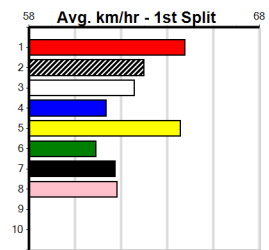

MR HUMMER LIMOS

Distance: 300m, Race Type: Grade 6, Total Prizemoney: $1,530
1st: $1,000, 2nd: $320, 3rd: $160, 4th: $50

ARCHER NINE (5) showed speed in smart all the way wins earlier this month and she can return to the winners list today. APRIL OH ZEAL (4) has done her best racing here and she could be right in the finish with any luck in running.

Watchdog Tips: 5 4 6 2 Bet: Win 5

Race card for SUPER SEDAN [6]. Includes dog details, winning distances, weights, and a box history table.

Race card for ONE KNEE NONI [6]. Includes dog details, winning distances, weights, and a box history table.

Race card for CHAMPIONS [6] - SCRATCHED. Includes dog details, winning distances, weights, and a box history table.

Race card for APRIL OH ZEAL [6]. Includes dog details, winning distances, weights, and a box history table.

Race card for ARCHER NINE (SA)[6]. Includes dog details, winning distances, weights, and a box history table.

1

2

3

4

5