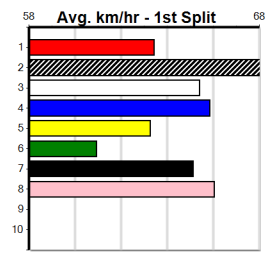

HEALESVILLE FOOTBALL NETBALL CLUB

Distance: 350m, Race Type: Grade 5, Total Prizemoney: $1,530
1st: $1,000, 2nd: $320, 3rd: $160, 4th: $50

WHISPER PIE (1) hit the line well in her smart last start win here and she looks hard to hold out again from the gun draw. ELSIE DREAMING (2) has been racing well in tougher races of late and she looks like a big danger here.

Watchdog Tips: 1 2 3 8 Bet: Win 1

WHISPER PIE [5] Hit the line in smart last start win, go close. $3.00
BD Bitch Mar-22 Sire: GOOD ODDS HARADA Dam: WHITNEY SHOWGIR
Trainer: Dean Millier (Pakenham)
Winning Distances: < 300m (0) 300 - 399m (5) 400 - 499m (1) 500 - 599m (0) 600 - 699m (0) > 700m (0)
Winning Weights: 27.0(1) 28.1(1) 28.2(1) 28.4(1) 28.5(1) 29.8(1)
8th (1) 29.8 435 SLE R6 04-Dec-24 25.46 24.43 15.00 DR. HAROLD (24.43) M/688 . . . . . 5.34 $34.60 T3-5
7th (8) 29.5 300 HVL R8 12-Dec-24 17.26 16.63 4.00 ZIPPI MUSTANG (17.00) M/6 . . . . . 4.00 $28.50 T3-5
4th (7) 29.4 300 HVL R7 17-Dec-24 17.50 17.06 4.50 WALTZING BLAZE (17.19) M/5 . . . . . 4.18 $4.90 5
7th (3) 28.5 435 SLE R10 29-Dec-24 25.29 24.09 10.00 AMBANI (24.61) M/556 . . . . . 5.46 $58.00 5
3rd (6) 28.6 350 HVL R7 03-Jan-25 19.70 19.51 2.25L CLARA STELLA (19.56) M/3 . . . . . 6.64 $32.30 T3-5
6th (2) 28.2 435 SLE R7 08-Jan-25 25.38 24.66 7.00L SODA HAWK (24.92) M/766 . . . . . 5.37 $17.00 5
6th (4) 28.1 350 HVL R6 13-Jan-25 20.33 19.58 9.50L HIGHWAY HOOLIGAN (19.69) M/2 . . . . . 6.67 $42.60 5
1st (8) 28.4 350 HVL R9 22-Jan-25 19.73 19.73 0.25L PERFECT SAL (19.75) M/3 . . . . . 6.64 $5.40 5
Last 3 wins NOT included above
1st (3) 28.1 435 SLE R11 23-Oct-24 25.03 24.65 2.00L APPLE CHERRY (25.16) M/111 . . . . . 5.34 $2.80 X67
1st (4) 28.5 300 HVL R9 11-Nov-24 17.07 16.95 2.00L WHAT'S THAT (17.19) Q/1 . . . . . 3.96 $18.60 5
1st (4) 29.8 300 HVL R12 29-Nov-24 17.09 16.75 0.025 RAGING ELSA (17.10) Q/1 . . . . . 3.97 $7.90 T3-5

ELsie DREAMING [5] Racing well in tougher races of late, major player $4.20
WBK Bitch Oct-21 Sire: FERNANDO BALE Dam: JEBRYNAH GREEN
Trainer: Gail Saunders (Somerville)
Winning Distances: < 300m (0) 300 - 399m (12) 400 - 499m (1) 500 - 599m (0) 600 - 699m (0) > 700m (0)
Winning Weights: 24.8(1) 25.0(2) 25.1(4) 25.2(1) 25.3(3) 25.4(1) 25.5(1)
2nd (6) 25.2 350 HVL R7 22-Nov-24 19.60 19.19 1.25L SPECIAL SIAN (19.52) Q/2 . . . . . 6.59 $7.10 T3-5
8th (6) 25.5 350 HVL R5 06-Dec-24 20.26 19.36 13.00 GET A GRIP (19.37) M/7 . . . . . V0 . . . . . 6.59 $12.00 T3-5
6th (8) 25.3 350 HVL R6 13-Dec-24 19.97 19.52 4.75L BUSTER'S DREAM (19.65) M/4 . . . . . 6.71 $56.40 T3-5
3rd (3) 24.8 350 HVL R6 27-Dec-24 19.84 19.51 5.00L ZIPPING OLAF (19.51) M/3 . . . . . 6.64 $19.10 T3-5
5th (8) 24.9 350 HVL R6 03-Jan-25 19.95 19.51 1.5L AYIA THE SLAYER (19.85) M/3 . . . . . 6.76 $5.50 T3-5
3rd (1) 25.1 350 HVL R8 13-Jan-25 19.91 19.58 4.75L SEARCH HISTORY (19.58) M/2 . . . . . 6.59 $10.40 5
4th (3) 25.3 350 HVL R7 17-Jan-25 19.96 19.68 2.75L CLARA STELLA (19.77) M/6 . . . . . 6.80 $6.20 T3-5
5th (6) 25.1 400 WGL R11 23-Jan-25 23.32 22.46 4.50L CATCH THE OUTLAW (23.00) M/66 . . . . . 8.67 $12.10 T3-5
Last 3 wins NOT included above
1st (5) 25.1 350 HVL R7 27-Sep-24 19.68 19.32 2.00L BUSHMAN'S PRAYER (19.82) Q/1 . . . . . SW 6.54 $10.70 T3-5
1st (2) 25.4 350 HVL R7 28-Oct-24 20.03 19.60 3.25L BLUE NITROGEN (20.25) M/1 . . . . . 6.60 $5.80 5
1st (6) 25.3 350 HVL R7 11-Nov-24 19.75 19.38 0.50L SNOW ROYALE (19.75) Q/1 . . . . . 6.62 $4.20 5