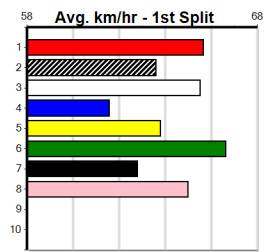

GORSKI ENGINEERING

Distance: 350m, Race Type: Mixed 6/7, Total Prizemoney: $1,530
1st: $1,000, 2nd: $320, 3rd: $160, 4th: $50

HIGHLAND SAL (7) showed speed in her solid win here last week and she may only need to step on terms to salute again today. SODA DIESEL (8) can race on the speed from the outset and he could be right in the finish here.

Watchdog Tips: 7 8 3 6 Bet: Win 7

DOG CARD 1: BALDO [7] *** SCRATCHED *** $10.00. Includes owner M Collyer, sire BARCIA BALE, dam CHIQUITA LASS, and a list of race results.

DOG CARD 2: BE LITTLE [6] Can show early speed but place looks best. $8.00. Includes owner G Mcmillan, sire BERNARDO, dam ZIPPING TINA, and a list of race results.

DOG CARD 3: TWO BAYS [7] Smart all the way win here last start, big chance. $6.50. Includes owner P White, sire JUNGLE DEUCE, dam EBBY BRAE, and a list of race results.

DOG CARD 4: MY BRO WHO [7] May get shuffled back early here, looks unlikely. $21.00. Includes owner N Lavelle, sire MY BRO FABIO, dam LASER BLUE, and a list of race results.

DOG CARD 5: HUDSON FLYER (SA)[7] Met some smart ones in recent times, keep safe. $15.00. Includes owner D Walters, sire BARCIA BALE, dam AEROPLANE GRACE, and a list of race results.