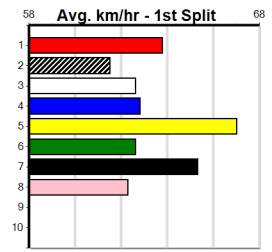

PITSTOP MOWER REPAIRS

Distance: 300m, Race Type: Grade 5, Total Prizemoney: $1,530
1st: $1,000, 2nd: $320, 3rd: $160, 4th: $50

COCONUT MIA (1) was solidly placed at Bendigo from this draw 3 starts back and she may be the one to beat in this. KANJI QUEBEC (3) is much better than his form may appear and he should make his presence felt here.

Watchdog Tips: 1 3 5 7 Bet: Win 1

COCONUT MIA [5] Solid Bendigo placing 3 starts back, one to beat. $5.00
WBD Bitch Aug-20 Sire: FERNANDO BALE Dam: ALL INCLUDED
Owner(s): P Gabriel Trainer: Peter Gabriel (Toolern Vale)
Winning Distances: < 300m (0) 300 - 399m (0) 400 - 499m (4) 500 - 599m (0) 600 - 699m (0) > 700m (0)
Winning Weights: 27.6(1) 28.9(1) 29.1(1) 29.4(1)
8th (3) 27.7 425 BEN R11 05-Jul-24 24.87 23.75 11.00 WILD CUDDLE (24.15) M/678 . . . . 6.78 $9.20 5
1st (7) 27.6 425 BEN R3 28-Aug-24 24.47 24.19 1.75L RON'S MISTAKE (24.58) Q/111 . . . SW . 6.59 $23.20 T3-5
7th (2) 27.4 400 GEL R5 06-Sep-24 23.11 22.68 6.00L TONIC'S GIRL (22.72) M/65 . . . . 8.55 $27.00 5
4th (4) 27.0 300 HVL R10 13-Sep-24 17.06 16.77 4.25L ATOMIC CABANG (16.77) Q/3 . . . . 3.99 $18.90 T3-5
6th (1) 27.1 425 BEN R11 02-Oct-24 24.50 23.88 9.00L ASTON OPHELIA (23.88) M/366 . . . . 6.63 $4.40 SH
3rd (1) 27.1 425 BEN R11 09-Oct-24 24.27 23.99 2.25L TORNADO JACK (24.12) M/223 . . . . 6.61 $3.30 T3-5
8th (4) 27.2 425 BEN R10 16-Oct-24 24.70 24.12 8.50L BIG TRUCKER (24.12) M/788 . . . . 6.75 $3.80 5
7th (3) 27.0 425 BEN R10 19-Oct-24 25.16 24.08 14.00 KENZIE KID (24.19) M/247 . . . VO . 6.64 $3.80 RW
Last 3 wins NOT included above
1st (4) 29.4 425 BEN R1 15-Sep-23 24.57 24.25 8.00L REDSHIFT MIKE (25.12) Q/111 . . . SW . 6.64 $6.50 M
1st (2) 29.1 425 BEN R9 31-Oct-23 24.24 24.03 2.25L ALFIE ABALONE (24.39) Q/211 . . . . 6.52 $4.10 7
1st (4) 28.9 425 BEN R9 14-Apr-24 24.15 24.03 6.50L CLOISONNE (24.58) Q/111 . . . . 6.55 $2.70 T3-6

BE RUGGED [5] May get too far back early here, place looks best. $26.00
BEED Dog Nov-20 Sire: BERNARDO Dam: ZIPPING TINA
Owner(s): G Mcmillan Trainer: Elaine Wood (Nambrok)
Winning Distances: < 300m (0) 300 - 399m (6) 400 - 499m (2) 500 - 599m (0) 600 - 699m (0) > 700m (0)
Winning Weights: 29.1(1) 29.5(1) 29.6(1) 29.7(2) 29.8(1) 30.0(1) 31.7(1)
2nd (1) 30.4 300 HVL R4 02-Dec-24 17.12 16.80 1.00L INTER TERRA (17.05) M/6 . . . . 4.04 $5.00 5
3rd (1) 30.2 435 SLE R5 11-Dec-24 25.12 24.66 3.75L PLENTY OF VALUE (24.86) M/443 . . . . 5.48 $5.20 5
3th (2) 30.5 435 SLE R5 18-Dec-24 25.22 24.38 5.00L VALENCIA LOLA (24.88) M/455 . . . . 5.36 $38.40 T3-5
4th (1) 30.8 435 SLE R5 01-Jan-25 25.30 24.63 7.50L ARLUNYA (24.79) M/234 . . . . 5.43 $17.00 T3-5
5th (5) 30.6 435 SLE R5 08-Jan-25 25.08 24.66 6.00L MADALIA SNOOPY (24.66) M/445 . . . . 5.28 $23.10 5
6th (8) 30.9 435 SLE R3 15-Jan-25 25.16 24.57 5.50L VALENCIA TILLY (24.77) M/566 . . . . 5.41 $22.80 T3-5
5th (5) 30.7 300 HVL R6 22-Jan-25 17.48 16.88 4.25L BRAEMAR ELSIE (17.20) S/5 . . . . 4.06 $37.80 5
5th (6) 30.6 300 HVL R4 24-Jan-25 17.35 16.60 5.50L MR. DAZZLING (16.99) S/6 . . . . 4.11 $28.80 T3-5
Last 3 wins NOT included above
1st (7) 29.8 350 TRA R3 22-Jan-24 19.93 19.81 1.75L CLEAR PASSAGE (20.04) M/43 . . . SW . 6.59 $5.10 5
1st (2) 29.1 395 TRA R6 04-Mar-24 22.40 21.95 3.00L MEGA BANJO BOY (22.60) M/444 . . . . 3.88 $2.80 T3-5
1st (7) 29.7 435 SLE R12 27-Mar-24 25.05 24.59 1.5L DR. RODRIGO (25.14) M/422 . . . . 5.36 $3.00 5