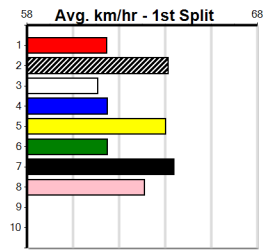

MONTROSE IGA LIQUOR

Distance: 350m, Race Type: Maiden, Total Prizemoney: $1,530
1st: $1,000, 2nd: $320, 3rd: $160, 4th: $50

7

12:58PM

(VIC time)

JAY'S GIRL (7) has recorded handy placings in 2 of her last 3 starts and she may be the one to beat here. COPPERHEAD DASH (6) can wind up mid race in his races and he could be the main danger with an ounce of luck.

Watchdog Tips: 7 6 1 5 Bet: Win 7

Form Box Wgt Dist Track Date Time BON Margin 1st/2nd (Time) PIR Checked Comment W/R Split 1 S/P Grade

TILES AND WINE [M] Met some handy ones in his last few, chance here. $10.00
BK Dog Oct-22 Sire: FLYING RICCIARDO Dam: ZIPPING POPPY
Owner(s): Eye Candy (SYN), C Wilk, K Gorman
Winning Distances: < 300m (0) 300 - 399m (0) 400 - 499m (0) 500 - 599m (0) 600 - 699m (0) > 700m (0)
Winning Weights:
2nd (3) 27.8 300 HVL R1 27-Nov-24 17.33 16.81 1.75L MY MATE TRINNY (17.22) M/5 . . . . 4.16 $22.90 M
2nd (7) 28.0 350 HVL R2 02-Dec-24 20.17 19.32 1.00L CRYPTO TIGER (20.10) S/5 . . . . 6.91 $32.00 M
5th (7) 28.1 300 HVL R2 06-Dec-24 17.27 16.89 5.50L ZINZAN CHARLIE (16.89) S/8 . . . . 4.22 $14.20 T3-M
2nd (5) 27.7 435 SLE R2 11-Dec-24 25.24 24.66 7.00L SPARKLING GIRL (24.75) M/422 . . . . 5.53 $27.50 M
6th (5) 27.4 350 HVL R2 20-Dec-24 19.85 19.36 4.75L WILE COYOTE (19.53) S/6 . . . . 6.83 $35.20 T3-M
8th (4) 27.4 390 BAL R11 24-Dec-24 23.04 22.09 8.50L NOAH DEAR (22.46) M/78 . . . . 8.77 $26.00 T3-M
3rd (8) 27.4 400 GEL R3 31-Dec-24 23.50 22.76 10.00 MANDOLIN STORM (22.83) S/63 . . . . 8.93 $4.40 M
7th (3) 27.2 435 SLE R1 08-Jan-25 26.05 24.66 16.00 ARCHER NINE (24.93) S/887 . . V14 . 5.46 $11.60 M
Last 3 wins NOT included above

Box History
Bx 1st 2nd 3rd 4th 5th 6th 7th 8th
1 . . . . .
2 . . . . .
3 . 1 . . . .
4 . . . . .
5 . 1 . . . .
6 . . . . .
7 . 1 1 . 1 . .
8 . . 1 1 1 . .
Prize Best $1380.00
Starts 19.85(5)-20/12/24
Trk/Dts 17-0-3-2
APM 2-0-1-0 968

SLEEK DESIGN [M] Can race in a forward position in this, keep safe. $6.50
BK Dog Jan-23 Sire: KOBLENZ Dam: LITTLE BIT SLEEK
Owner(s): G Sproed
Winning Distances: < 300m (0) 300 - 399m (0) 400 - 499m (0) 500 - 599m (0) 600 - 699m (0) > 700m (0)
Winning Weights:
6th (4) 32.7 390 SHP R1 05-Dec-24 23.24 22.18 3.5L PAW ILLABO (23.01) M/22 . . . . 8.76 $17.50 T3-M
5th (3) 32.6 400 WGL R1 12-Dec-24 23.54 22.69 9.00L WANT SOME (22.94) S/6 . . . . 8.72 $22.30 T3-M
2nd (8) 33.1 350 HVL R9 17-Dec-24 19.95 19.60 4.50L BLUE ROSES (19.65) M/2 . . . . 6.73 $1.50 M
4th (2) 32.8 300 HVL R1 29-Dec-24 17.34 16.51 4.50L MIKADO JEWEL (17.04) S/8 . . . . 4.12 $10.40 M
4th (4) 32.8 425 BEN R3 01-Jan-25 25.12 24.10 9.00L GLOWING ETHICS (24.50) M/433 . . . . 6.84 $3.40 M
7th (6) 33.2 400 WGL R1 09-Jan-25 24.18 22.59 18.00 MISS BRONX (22.95) M/36 . . . . 8.66 $14.30 T3-M
F (3) 33.0 300 HVL R1 12-Jan-25 0.00 16.68 . MAJOR MISTAKE (17.19) M/4 . . V7 . 4.09 $6.10 MH
5th (8) 33.1 400 WGL R3 23-Jan-25 23.72 22.46 6.50L MIGHTY HEIGHTY (23.29) S/64 . . . . 8.77 $4.70 T3-M
Last 3 wins NOT included above

Box History
Bx 1st 2nd 3rd 4th 5th 6th 7th 8th
1 . . . . .
2 . . 1 1 . . . .
3 . . . . .
4 . . . . .
5 . . 2 . . . .
6 . . . . .
7 . . . . .
8 . 1 . . . .
Prize Best $1200.00
Starts 19.95(8)-17/12/24
Trk/Dts 15-0-1-3
APM 4-0-1-1 866