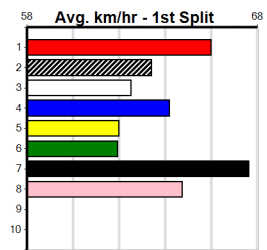

CROYDON HOMING PIGEON CLUB

Distance: 350m, Race Type: Grade 5, Total Prizemoney: $1,530
1st: $1,000, 2nd: $320, 3rd: $160, 4th: $50

INTER ROUGE (7) has been far from disgraced in recent times and she looks like the one to beat in a race of this nature. CARTEL GLAMOUR (3) can show a good turn of foot once balanced and could make her presence felt here.

Watchdog Tips: 7 3 6 1 Bet: Win 7

ANGRY FRANKY [5] Comes into calculations from this draw. $5.50
BK Bitch Jan-22 Sire: FERAL FRANKY Dam: PHILADELPHIA PIP
Owner(s): M Collyer
Trainer: Steven Collyer (Coburg North)
Winning Distances: < 300m (0) 300 - 399m (6) 400 - 499m (0) 500 - 599m (0) 600 - 699m (0) > 700m (0)
Box History table and Prize Best Starts table included.

MEPUNGA RILEY [5] Been a bit too slow early last 2, needs to step. $8.50
BK Dog Apr-21 Sire: MEPUNGA CRUZER Dam: MEPUNGA ROSIE
Owner(s): M Chapple
Trainer: Trevor Whitford (Willow Grove)
Winning Distances: < 300m (0) 300 - 399m (0) 400 - 499m (2) 500 - 599m (1) 600 - 699m (0) > 700m (0)
Box History table and Prize Best Starts table included.

CARTEL GLAMOUR [5] Good turn of foot once balanced, major player. $10.00
BD Bitch May-22 Sire: FERNANDO BALE Dam: VEGAS TICKET
Owner(s): K Tucker
Trainer: Kristin Tucker (Tanjil South)
Winning Distances: < 300m (0) 300 - 399m (2) 400 - 499m (4) 500 - 599m (0) 600 - 699m (0) > 700m (0)
Box History table and Prize Best Starts table included.

UNINVITING [5] Yet to place here in 5 starts, needs some luck. $15.00
F Bitch Jan-23 Sire: KOBLLENZ Dam: LITTLE BIT SLEEK
Owner(s): G Sprod
Trainer: Garry Johnson (Chum Creek)
Winning Distances: < 300m (0) 300 - 399m (0) 400 - 499m (3) 500 - 599m (0) 600 - 699m (0) > 700m (0)
Box History table and Prize Best Starts table included.

MARIONVALE PIES [5] Can show handy mid race pace, cannot dismiss. $26.00
WBK Dog Dec-20 Sire: ALLEN DEED Dam: USARA ALLEN
Owner(s): N Mason
Trainer: Neil Mason (Euroa)
Winning Distances: < 300m (0) 300 - 399m (2) 400 - 499m (2) 500 - 599m (0) 600 - 699m (0) > 700m (0)
Box History table and Prize Best Starts table included.