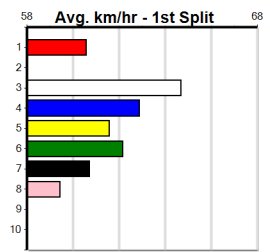

JASON McKEOWN PHOTOGRAPHY

Distance: 300m, Race Type: Maiden, Total Prizemoney: $1,530
1st: $1,000, 2nd: $320, 3rd: $160, 4th: $50

SPINNER BAIT (7) will find this easier than his recent racing and he may prove hard to hold out in the run for the judge today. FROM ABOVE US (2) has shown talent in her last couple of starts and she could be right in the finish.

Watchdog Tips: 7 2 4 1 Bet: Box Quinella 2,4,7 ($10 for 333.33%)

Form Box Wgt Dist Track Date Time BON Margin 1st/2nd (Time) PIR Checked Comment W/R Split 1 S/P Grade

LIKE A BLAZE [M] Comes into calculations from this draw. $8.00
BK Bitch Jun-22 Sire: SUPERIOR PANAMA Dam: SASSY IZZY
Owner(s): Jamari (SYN), M Eccles, R George, J Keough
Trainer: Jordan Formosa (Heathcote)
Winning Distances: < 300m (0) 300 - 399m (0) 400 - 499m (0) 500 - 599m (0) 600 - 699m (0) > 700m (0)
Winning Weights: 6th (2) 27.6 390 SHP R1 22-Jul-24 23.28 22.04 12.00 SLOAN STREET (22.45) Q/36 9.03 $13.60 M

FROM ABOVE US (NSW)[M] Shown talent in recent outings, major player. $4.00
RF Bitch May-21 Sire: KIOWA MON MANNY Dam: ZIPPING KENDRA
Owner(s): G Masterson
Trainer: Grant Masterson (Tyabb)
Winning Distances: < 300m (0) 300 - 399m (0) 400 - 499m (0) 500 - 599m (0) 600 - 699m (0) > 700m (0)
Winning Weights: 5th (6) 27.1 300 HVL R10 19-Aug-24 17.60 16.86 5.50L ROOFTOP SHOUT (17.24) M/4 V0 4.06 $21.70 T3-M

SCOUT'S WAY [M] Can set the tempo early, must be respected. $5.50
WF Bitch Oct-21 Sire: OUT OF RANGE Dam: TAYLOR'S CHIP
Owner(s): S Porteus
Trainer: William Major (Tanjil South)
Winning Distances: < 300m (0) 300 - 399m (0) 400 - 499m (0) 500 - 599m (0) 600 - 699m (0) > 700m (0)
Winning Weights: 8th (4) 27.5 400 WGL R1 27-Sep-24 24.30 22.64 20.00 LUMBY (22.93) M/28 V10 8.57 $33.90 M

NO MAGPIES [M] Has the speed to overcome tough draw, chance. $3.20
BK Bitch Mar-23 Sire: HARD STYLE RICO Dam: MAGGIE PIE
Owner(s): B Franksen
Trainer: Jordan Formosa (Heathcote)
Winning Distances: < 300m (0) 300 - 399m (0) 400 - 499m (0) 500 - 599m (0) 600 - 699m (0) > 700m (0)
Winning Weights: 6th (6) 28.1 390 SHP R1 23-Dec-24 23.17 22.17 8.50L TURBO TERROR (22.59) M/66 8.80 $24.60 M

HURRICANE MISCHA [M] Drawn to find too much trouble, needs it easier. $26.00
F Bitch Apr-20 Sire: SMOKE HOME Dam: FALLEN STAR
Owner(s): V Sultana
Trainer: Victoria Sultana (Trafalgar East)
Winning Distances: < 300m (0) 300 - 399m (0) 400 - 499m (0) 500 - 599m (0) 600 - 699m (0) > 700m (0)
Winning Weights: 6th (3) 24.9 400 WGL R1 19-Sep-24 23.99 22.83 17.00 REALITY BEST (22.83) M/85 8.74 $51.80 M

1

2

3

4

5