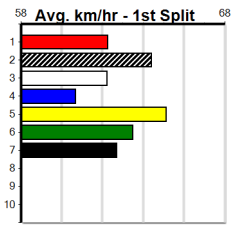

SPORTSBET GREEN TICKS (300+RANK)

Distance: 300m, Race Type: Maiden, Total Prizemoney: $1,530
1st: $1,000, 2nd: $320, 3rd: $160, 4th: $50

1
11:42AM
(VIC time)

Watchdog Tips: 0 0 0 0 **Bet:** .