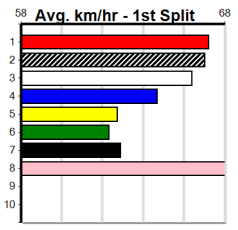

Healesville

MR HUMMER LIMOS (300+RANK)

Distance: 300m, Race Type: Grade 5, Total Prizemoney: $1,530
1st: $1,000, 2nd: $320, 3rd: $160, 4th: $50

4

12:37PM

(VIC time)

Watchdog Tips:

0 0 0 0

Bet: