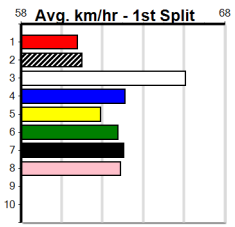

Healesville

MONTROSE IGA LIQUOR (300+RANK)

Distance: 350m, Race Type: Mixed 6/7, Total Prizemoney: \$1,530
1st: \$1,000, 2nd: \$320, 3rd: \$160, 4th: \$50

5

12:53PM

(VIC time)

BANORA POINT (3) boasts the strongest finish of any of his counterparts here and just needs some luck in the initial stages. LONG LEVERS (4) has produced some solid runs here in the past and looks suited to a race of this nature.