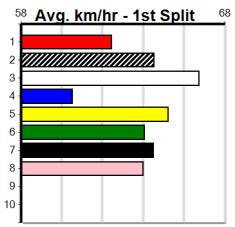

JASON McKEOWN PHOTOGRAPHY (300+

Distance: 300m, Race Type: Grade 7, Total Prizemoney: \$1,530
1st: \$1,000, 2nd: \$320, 3rd: \$160, 4th: \$50

9

2:07PM

(VIC time)

LIL MISS MERANDA (1) has been racing competitively in similar class races from wide draws and from the gun draw today looks the likely improver. BLACK FRIDAY (8) comes into the race with the best form and posted his sole race win off this box.