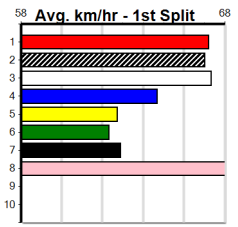

MR HUMMER LIMOS (300+RANK)

Distance: 300m, Race Type: Grade 5, Total Prizemoney: $1,530
1st: $1,000, 2nd: $320, 3rd: $160, 4th: $50

4

12:36PM

(VIC time)

FEROCIOUS SANDY (3) won a similar class race here on Friday and should be in the finish once again. BEAR LEE BANDIT (8) is a track veteran who has handled this draw in the past. SHE CAN DREAM (4) has posted some solid wins here.

Watchdog Tips: **3** **8** **4** **1** **Bet:** **Box Quinella 3,4,8 ($10 for 333.33%)**