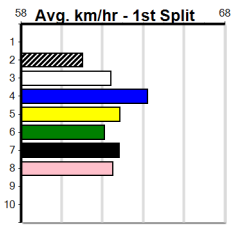

Healesville

JVDM GREEN LIGHT ON PODCAST (300+

Distance: 300m, Race Type: Maiden, Total Prizemoney: $1,530
1st: $1,000, 2nd: $320, 3rd: $160, 4th: $50

2
12:00PM
(VIC time)

Watchdog Tips: 0 0 0 0 **Bet:** .