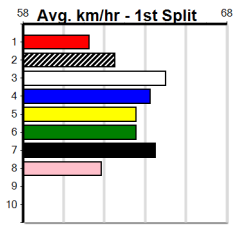

Healesville

PITSTOP MOWER REPAIRS (300+RANK)

Distance: 300m, Race Type: Grade 7, Total Prizemoney: $1,530
1st: $1,000, 2nd: $320, 3rd: $160, 4th: $50

3

12:21PM

(VIC time)

MAGIC OUTLAW (6) has upped the anti with some nice performances of late and looks suited to a race of this nature. MISS GALORE (7) has finished third at her past three runs here and will find this no harder. REDBACK EXPRESS (2) has solid claims.

Watchdog Tips:

6

7

2

5

Bet:

Win 6