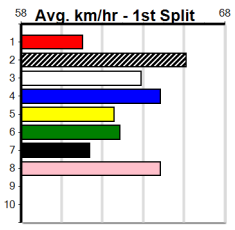

HEALESVILLE FOOTBALL NETBALL CLUB

Distance: 300m, Race Type: Grade 6, Total Prizemoney: $1,530
1st: $1,000, 2nd: $320, 3rd: $160, 4th: $50

10
2:21PM
(VIC time)

Watchdog Tips: 0 0 0 0 **Bet:** .