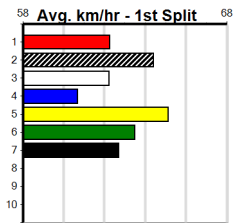

Healesville

SPORTSBET GREEN TICKS (300+RANK)

Distance: 300m, Race Type: Maiden, Total Prizemoney: $1,530
1st: $1,000, 2nd: $320, 3rd: $160, 4th: $50

1

11:46AM
(VIC time)

LITTLE SPLINTER (1) has had a run of tough draws in recent times and from a better draw today looks the big improver. CRYPTO ANGEL (5) can record smart early sectionals and looks the likely leader.

Watchdog Tips: **1** **5** **2** **7** **Bet:** **Win 1**