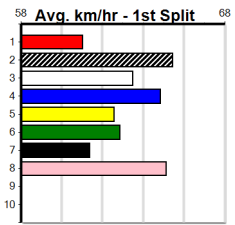

HEALESVILLE FOOTBALL NETBALL CLUB

10

2:22PM

(VIC time)

Distance: 300m, Race Type: Grade 6, Total Prizemoney: \$1,530
1st: \$1,000, 2nd: \$320, 3rd: \$160, 4th: \$50

CHEWBACCA (8) drops back to a more suitable distance and he should appreciate the smaller line-up today. MAN OF ACTION (1) is better than his form indicates and he should be prominent throughout. MY MATE TRINNY (4) has claims