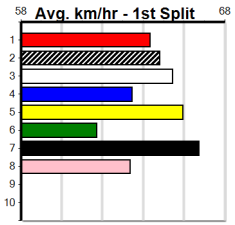

1	2	3	4	5	6	7	8
1							
Prize Best	\$4,027.50						
Starts	16-93						
Trk/Dst	23-2-3-1						
APM	5-0-2-0						
	\$1265						

1	2	3	4	5	6	7	8
1							
Prize Best	\$3,700.00						
Starts	17-02						
Trk/Dst	25-2-3-4						
APM	11-1-3-3						
	\$1910						

ENG HVL 2025-01-10

STRAIGHT RACING GREAT RACING (300+

Distance: 300m, Race Type: Grade 5, Total Prizemoney: \$1,530
1st: \$1,000, 2nd: \$320, 3rd: \$160, 4th: \$50

11

2:38PM

(VIC time)

Watchdog Tips:

0 0 0 0