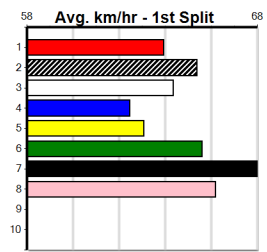

GORSKI ENGINEERING (300+RANK)

Distance: 350m, Race Type: Grade 5, Total Prizemoney: $1,530
1st: $1,000, 2nd: $320, 3rd: $160, 4th: $50

Watchdog Tips:

Bet:

Table with columns: Form Box, Wgt, Dist, Track, Date, Time, BON, Margin, 1st/2nd (Time), PIR, Checked, Comment, WR, Split 1, S/P, Grade

WHAT'S THAT (NSW)[5]

BE Bitch Oct-21 Sire: TOMMY SHELBY Dam: WHAT JOY Trainer: Kenneth Doidge (Murchison)

Owner(s): K Doidge
Winning Distances: < 300m (0) 300 - 399m (2) 400 - 499m (2) 500 - 599m (1) 600 - 699m (0) > 700m (0)

Winning Weights: 25.8(1) 25.9(2) 26.3(2)

Table with columns: Rank, Box, Wgt, Dist, Track, Date, Time, BON, Margin, 1st/2nd (Time), PIR, Checked, Comment, WR, Split 1, S/P, Grade

Last 3 wins NOT included above

Table with columns: Rank, Box, Wgt, Dist, Track, Date, Time, BON, Margin, 1st/2nd (Time), PIR, Checked, Comment, WR, Split 1, S/P, Grade

Box History table with columns: Bx, 1st, 2nd, 3rd, 4th, 5th, 6th, 7th, 8th and Prize Best Starts Trk/Dts APM

1

CERTAIN MAGIC [5]

WBK Bitch Aug-22 Sire: AUSSIE INFRARED Dam: SWEET WATERLOO Trainer: Kristin Tucker (Tanjil South)

Owner(s): Eye Candy (SYN), C Wilk, K Gorman
Winning Distances: < 300m (0) 300 - 399m (1) 400 - 499m (2) 500 - 599m (0) 600 - 699m (0) > 700m (0)

Winning Weights: 24.7(2) 25.3(1)

Table with columns: Rank, Box, Wgt, Dist, Track, Date, Time, BON, Margin, 1st/2nd (Time), PIR, Checked, Comment, WR, Split 1, S/P, Grade

Last 3 wins NOT included above

Table with columns: Rank, Box, Wgt, Dist, Track, Date, Time, BON, Margin, 1st/2nd (Time), PIR, Checked, Comment, WR, Split 1, S/P, Grade

Box History table with columns: Bx, 1st, 2nd, 3rd, 4th, 5th, 6th, 7th, 8th and Prize Best Starts Trk/Dts APM

2

JAYVILLE ZOE [5]

BK Bitch Jan-21 Sire: BERNARDO Dam: JAYVILLE ZOOLI Trainer: Constance Mcmillan (Drouin)

Owner(s): C Mcmillan
Winning Distances: < 300m (0) 300 - 399m (1) 400 - 499m (4) 500 - 599m (0) 600 - 699m (0) > 700m (0)

Winning Weights: 28.3(1) 28.4(2) 29.3(1) 29.5(1)

Table with columns: Rank, Box, Wgt, Dist, Track, Date, Time, BON, Margin, 1st/2nd (Time), PIR, Checked, Comment, WR, Split 1, S/P, Grade

Last 3 wins NOT included above

Table with columns: Rank, Box, Wgt, Dist, Track, Date, Time, BON, Margin, 1st/2nd (Time), PIR, Checked, Comment, WR, Split 1, S/P, Grade

Box History table with columns: Bx, 1st, 2nd, 3rd, 4th, 5th, 6th, 7th, 8th and Prize Best Starts Trk/Dts APM

3

BEN OLLIE [5]

BD Dog Feb-21 Sire: MAGICAL BALE Dam: ONE STEP AHEAD Trainer: Vivianne Giles (Bamawm)

Owner(s): V Giles
Winning Distances: < 300m (0) 300 - 399m (1) 400 - 499m (4) 500 - 599m (0) 600 - 699m (0) > 700m (0)

Winning Weights: 33.9(1) 34.5(1) 34.6(1) 34.7(1) 34.8(1)

Table with columns: Rank, Box, Wgt, Dist, Track, Date, Time, BON, Margin, 1st/2nd (Time), PIR, Checked, Comment, WR, Split 1, S/P, Grade

Last 3 wins NOT included above

Table with columns: Rank, Box, Wgt, Dist, Track, Date, Time, BON, Margin, 1st/2nd (Time), PIR, Checked, Comment, WR, Split 1, S/P, Grade

Box History table with columns: Bx, 1st, 2nd, 3rd, 4th, 5th, 6th, 7th, 8th and Prize Best Starts Trk/Dts APM

4

ROLLING COAL [5]