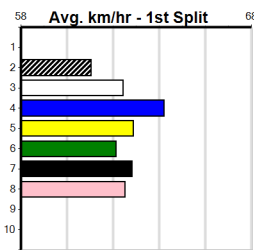

Owner(s):
Winning Distances: < 300m (0) 300 - 399m (0) 400 - 499m (0) 500 - 599m (0) 600 - 699m (0) > 700m (0)
Winning Weights:

Box History

JVDM GREEN LIGHT ON PODCAST

2
12:00PM

(VIC time)

Distance: 300m, Race Type: Maiden, Total Prizemoney: \$1,530
1st: \$1,000, 2nd: \$320, 3rd: \$160, 4th: \$50