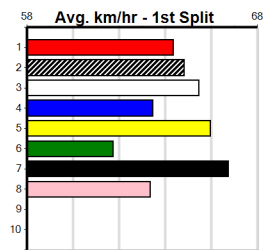

Owner(s):

Winning Distances: < 300m (0) 300 - 399m (0) 400 - 499m (0) 500 - 599m (0) 600 - 699m (0) > 700m (0)

Winning Weights:

Box History

STRAIGHT RACING GREAT RACING

Distance: 300m, Race Type: Grade 5, Total Prizemoney: \$1,530
1st: \$1,000, 2nd: \$320, 3rd: \$160, 4th: \$50