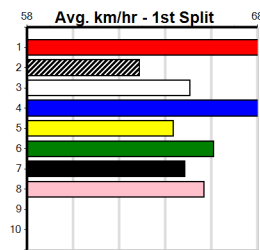

THE SHED @ HEALESVILLE GREYS

Distance: 350m, Race Type: Grade 5, Total Prizemoney: $1,530
1st: $1,000, 2nd: $320, 3rd: $160, 4th: $50

Watchdog Tips:

Bet:

Form Box Wgt Dist Track Date Time BON Margin 1st/2nd (Time) PIR Checked Comment WR Split 1 S/P Grade

ELsie Dreaming [5] WBK Bitch Oct-21 Sire: FERNANDO BALE Dam: JEBRYNAH GREEN
Owner(s): SAUNDERS CLAN (SYN), D Saunders, B Saunders, W Saunders, G Saunders
Trainer: Gail Saunders (Somerville) ENG HVL 2025-01-10
Winning Distances: < 300m (0) 300 - 399m (12) 400 - 499m (1) 500 - 599m (0) 600 - 699m (0) > 700m (0)
Winning Weights: 24.8(1) 25.0(2) 25.1(4) 25.2(1) 25.3(3) 25.4(1) 25.5(1)
Box History table and Prize Best Starts table included.

Archer Eight (SA)[5] BK Dog Jan-23 Sire: CURRAJONG KID Dam: CAWBOURNE ZEBRA
Owner(s): J Archer
Trainer: Brad Sands (Pakenham)
Winning Distances: < 300m (0) 300 - 399m (2) 400 - 499m (1) 500 - 599m (0) 600 - 699m (0) > 700m (0)
Winning Weights: 31.4(1) 32.0(1) 32.1(1)
Box History table and Prize Best Starts table included.

Snow Royale (NSW)[5] DKBD Bitch Apr-21 Sire: FERNANDO BALE Dam: SNOW FANTASY
Owner(s): K Doidge
Trainer: Kenneth Doidge (Murchison)
Winning Distances: < 300m (0) 300 - 399m (0) 400 - 499m (3) 500 - 599m (1) 600 - 699m (0) > 700m (0)
Winning Weights: 28.5(1) 28.7(1) 28.8(1) 29.6(1)
Box History table and Prize Best Starts table included.

Not Forgiven [5] BK Bitch Jan-22 Sire: MEPUNGA BLAZER Dam: TROUBLE BREWING
Owner(s): D Schwarz
Trainer: David Schwarz (Dallas)
Winning Distances: < 300m (0) 300 - 399m (4) 400 - 499m (1) 500 - 599m (0) 600 - 699m (0) > 700m (0)
Winning Weights: 27.7(1) 28.1(1) 28.3(1) 28.6(2)
Box History table and Prize Best Starts table included.

Wandana Lad [5] BK Dog Jun-21 Sire: ASTON DEE BEE Dam: MISS MORRISSET
Owner(s): G Johnson
Trainer: Garry Johnson (Chum Creek) ENG WGL 2025-01-09
Winning Distances: < 300m (0) 300 - 399m (6) 400 - 499m (4) 500 - 599m (2) 600 - 699m (0) > 700m (0)
Winning Weights: 30.5(1) 30.9(1) 31.2(2) 31.3(1) 31.4(2) 31.6(2) 31.8(1) 32.0(1) 32.3(1)
Box History table and Prize Best Starts table included.