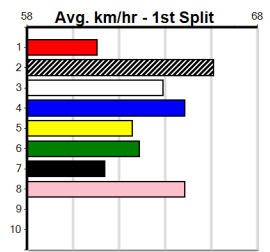

HEALESVILLE FOOTBALL NETBALL CLUB

Distance: 300m, Race Type: Grade 6, Total Prizemoney: $1,530
1st: $1,000, 2nd: $320, 3rd: $160, 4th: $50

Watchdog Tips:

Bet:

Form Box Wgt Dist Track Date Time BON Margin 1st/2nd (Time) PIR Checked Comment W/R Split 1 S/P Grade

MAN OF ACTION [6]
BK Dog Aug-21 Sire: BARCIA BALE Dam: STACEY KEEPING
Owner(s): J Clarke
Trainer: Jack Clarke (Creswick)
Winning Distances: < 300m (0) 300 - 399m (2) 400 - 499m (0) 500 - 599m (0) 600 - 699m (0) > 700m (0)
Winning Weights: 30.4(1) 31.7(1)
Box History table and Prize Best Starts table included.

ASTON HONCHO [6]
WBK Dog Jan-22 Sire: FERNANDO BALE Dam: ASTON ULTRA
Owner(s): C Mackie
Trainer: Corey Mackie (Tooradin)
Winning Distances: < 300m (0) 300 - 399m (2) 400 - 499m (0) 500 - 599m (0) 600 - 699m (0) > 700m (0)
Winning Weights: 32.2(1) 32.5(1)
Box History table and Prize Best Starts table included.

RAPHAEL ZEAL [6]
BK Dog Jun-22 Sire: SUPERIOR PANAMA Dam: ZEAL SENSATION
Owner(s): Real zeal (SYN), M Tabb, S Tabb
Trainer: Stephen Tabb (Lara)
Winning Distances: < 300m (0) 300 - 399m (2) 400 - 499m (0) 500 - 599m (0) 600 - 699m (0) > 700m (0)
Winning Weights: 32.0(1) 32.5(1)
Box History table and Prize Best Starts table included.

MY MATE TRINNY (NSW)[6]
BK Bitch Apr-22 Sire: SHIMA SHINE Dam: SPRITLEY EBONY
Owner(s): D Jolley
Trainer: Carl Haas (Tynong)
Winning Distances: < 300m (0) 300 - 399m (1) 400 - 499m (1) 500 - 599m (0) 600 - 699m (0) > 700m (0)
Winning Weights: 25.8(1) 25.9(1)
Box History table and Prize Best Starts table included.

CHAMPIONS [6]
BK Bitch Aug-22 Sire: ASTON RUPEE Dam: LADY CAULET
Owner(s): P Derubeis
Trainer: Pasquale Derubeis (Cape Woola)
Winning Distances: < 300m (0) 300 - 399m (2) 400 - 499m (0) 500 - 599m (0) 600 - 699m (0) > 700m (0)
Winning Weights: 27.4(1) 27.6(1)
Box History table and Prize Best Starts table included.