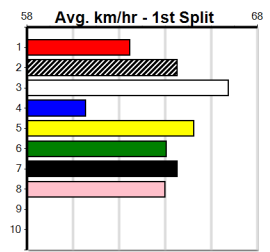

JASON McKEOWN PHOTOGRAPHY

Distance: 300m, Race Type: Grade 7, Total Prizemoney: $1,530
1st: $1,000, 2nd: $320, 3rd: $160, 4th: $50

Watchdog Tips:

Bet:

Form Box Wgt Dist Track Date Time BON Margin 1st/2nd (Time) PIR Checked Comment WR Split 1 S/P Grade

LIL MISS MERANDA [7]
BK Bitch May-21 Sire: HARD STYLE RICO Dam: GRACE INTENTION
Owner(s): BRIDWOOD (SYN), B Morse, R Hall
Trainer: Barrie Morse (Endeavour Hills)
Winning Distances: < 300m (0) 300 - 399m (0) 400 - 499m (0) 500 - 599m (0) 600 - 699m (0) > 700m (0)
Winning Weights: 28.3(1)
Box History table and Prize Best Starts Trk/Dts APM

SUPER POTATO [7]
WBD Bitch Aug-21 Sire: ORSON ALLEN Dam: SHE WILL BLOOM
Owner(s): J Clarke
Trainer: Jack Clarke (Creswick)
Winning Distances: < 300m (0) 300 - 399m (1) 400 - 499m (0) 500 - 599m (0) 600 - 699m (0) > 700m (0)
Winning Weights: 24.8(1)
Box History table and Prize Best Starts Trk/Dts APM

METAL BENDER (NSW)[7]
BK Dog Oct-21 Sire: FLYING RICCIARDO Dam: ARIYA
Owner(s): M Salvatore
Trainer: Tony Salpiqtidis (Plenty)
Winning Distances: < 300m (0) 300 - 399m (0) 400 - 499m (1) 500 - 599m (0) 600 - 699m (0) > 700m (0)
Winning Weights: 38.5(1)
Box History table and Prize Best Starts Trk/Dts APM

UNCHAINED [7]
BK Bitch Feb-22 Sire: BEAST UNLEASHED Dam: FORTNIGHT ADDICT
Owner(s): P Repici
Trainer: Lina Repici (Hampton Park)
Winning Distances: < 300m (0) 300 - 399m (0) 400 - 499m (1) 500 - 599m (0) 600 - 699m (0) > 700m (0)
Winning Weights: 26.6(1)
Box History table and Prize Best Starts Trk/Dts APM

BOOK OF CAPERS [7]
BK Dog Dec-20 Sire: MY BRO FABIO Dam: LOVE CAPERS
Owner(s): J Stemmer
Trainer: Jason Stemmer (Bangholme)
Winning Distances: < 300m (0) 300 - 399m (1) 400 - 499m (0) 500 - 599m (0) 600 - 699m (0) > 700m (0)
Winning Weights: 31.3(1)
Box History table and Prize Best Starts Trk/Dts APM

1

2

3

4

5