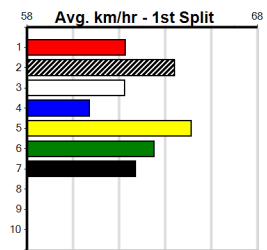

1

11:42AM

(VIC time)

Distance: 300m, Race Type: Maiden, Total Prizemoney: $1,530
1st: $1,000, 2nd: $320, 3rd: $160, 4th: $50

Watchdog Tips:

Bet:

Form Box	Wgt	Dist	Track	Date	Time	BON	Margin	1st/2nd (Time)	PIR	Checked	Comment	WR	Split 1	S/P	Grade

LITTLE SPLINTER [M]
BK Dog Feb-22 Sire: FERNANDO BALE Dam: COSMIC SPARKLE
Owner(s): SUITCASE (SYN), P Newell, M Soudek, D Harrington, W Noonan, P Newell, J Markham, H Davis, S
Winning Distances: < 300m (0) 300 - 399m (0) 400 - 499m (0) 500 - 599m (0) 600 - 699m (0) > 700m (0)
Winning Weights:
6th (6) 28.1 390 SHP R2 24-Oct-24 23.43 22.09 14.00 ASTON RIOT (22.49) Q/38 . . . . . 8.68 $25.80 M
4th (1) 28.2 300 HVL R1 28-Oct-24 17.74 16.85 3.75L ZIPPING REMY (17.49) M/2 . . . . . 4.07 $53.70 M
8th (4) 28.7 390 SHP R2 31-Oct-24 23.65 22.11 2.50L TWILIGHT TORI (23.49) M/75 . . . . . 8.93 $74.10 T3-M
4th (4) 28.2 390 SHP R2 14-Nov-24 23.18 22.08 12.00 LADY HALIME (22.38) M/44 . . . . . 8.66 $17.80 M
7th (2) 28.8 390 SHP R1 21-Nov-24 23.25 22.13 9.00L CATCH A COD (22.63) M/57 . . . . . 8.91 $69.10 T3-M
4th (5) 28.4 390 SHP R2 28-Nov-24 23.06 22.30 7.50L WAS HE SLOW (22.55) M/22 . . . . . 8.70 $41.80 M
7th (4) 28.4 300 HVL R2 06-Dec-24 17.41 16.89 7.50L ZINZAN CHARLIE (16.89) M/2 . . . . . 3.99 $82.20 T3-M
7= (5) 27.9 390 SHP R2 19-Dec-24 23.59 22.10 12.00 SCOTT INFLUENCE (22.77) M/88 . . . . . 9.14 $29.10 M
Last 3 wins NOT included above

Box History

Bx	1st	2nd	3rd	4th	5th	6th	7th	8th
1				1				
2			1					1
3					1			1 2
4		1	1					1 2
5						1		2
6						3		1 1
7			2	1	1			
8		1		2	1	1	1	1

Prize Best $755.00
Starts 17.36(8)-4/10/24
Trk/Dts 31-0-0-3
APM 9-0-0-0 347

FLASH ABBEY [M]
BD Bitch Mar-23 Sire: HARD STYLE RICO Dam: MAGGIE PIE
Owner(s): B Franksen
Winning Distances: < 300m (0) 300 - 399m (0) 400 - 499m (0) 500 - 599m (0) 600 - 699m (0) > 700m (0)
Winning Weights:
4th (2) 26.8 390 SHP R2 23-Dec-24 23.18 22.17 7.00L WESTERN FLAT (22.72) M/64 . . . . . 8.75 $16.50 M
8th (5) 26.7 390 SHP R1 30-Dec-24 23.31 21.71 14.00 WALLAN ACE (22.34) S/47 . . . . . 8.77 $15.80 M
4th (1) 27.0 390 SHP R9 06-Jan-25 23.26 22.07 2.75L ZORRILLA (23.07) Q/21 . . . . . 8.55 $12.80 M
4th (2) 26.9 390 SHP R1 09-Jan-25 22.83 22.20 4.75L KRUGER ICON (22.51) M/35 . . . . . 8.76 $13.60 M
Last 3 wins NOT included above

Box History

Bx	1st	2nd	3rd	4th	5th	6th	7th	8th
1				1				
2				2				
3								
4								
5								1
6								
7								
8								

Prize Best $150.00
Starts FSH
Trk/Dts 4-0-0-0
APM 0-0-0-0 150

KATH DAY NIGHT [M]
BK Bitch Mar-23 Sire: HARD STYLE RICO Dam: MAGGIE PIE
Owner(s): B Franksen
Winning Distances: < 300m (0) 300 - 399m (0) 400 - 499m (0) 500 - 599m (0) 600 - 699m (0) > 700m (0)
Winning Weights:
8th (7) 27.0 390 SHP R1 23-Dec-24 23.38 22.17 12.00 TURBO TERROR (22.59) M/77 . . . . . 8.87 $16.20 M
8th (2) 26.9 390 SHP R1 06-Jan-25 23.35 22.07 9.00L GOT A HABIT (22.75) M/76 . . . . . 8.83 $17.50 M
4th (6) 26.7 390 SHP R3 09-Jan-25 22.93 22.20 11.00 ZINZAN SAMMY (22.20) M/44 . . . . . 8.92 $90.00 M
Last 3 wins NOT included above

Box History

Bx	1st	2nd	3rd	4th	5th	6th	7th	8th
1								
2								1
3								
4								
5								
6					1			
7								1
8								

Prize Best $0.00
Starts FSH
Trk/Dts 3-0-0-0
APM 0-0-0-0 0