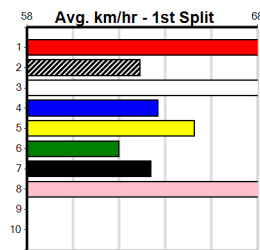

SPORTSBET GO THE BLUE DOG (300+RANK)

Distance: 300m, Race Type: Grade 5, Total Prizemoney: $1,530
1st: $1,000, 2nd: $320, 3rd: $160, 4th: $50

Watchdog Tips:

Bet:

Form Box Wgt Dist Track Date Time BON Margin 1st/2nd (Time) PIR Checked Comment W/R Split 1 S/P Grade

REDEEMING LILLY [5]
BK Bitch Jan-21 Sire: MY REDEEMER Dam: JERRA LILLY
Owner(s): D Pryse
Trainer: David Pryse (Benloch)
Winning Distances: < 300m (0) 300 - 399m (5) 400 - 499m (0) 500 - 599m (0) 600 - 699m (0) > 700m (0)
Winning Weights: 29.5(1) 29.9(1) 30.1(2) 30.4(1)
Box History table and Prize Best Starts table included.

QUANTUM MASTER (SA)[5]
BD Dog Feb-22 Sire: SPRING BRIDGE Dam: SPRING BELLA
Owner(s): P Cusack
Trainer: Paul Cusack (Mount Cottrell)
Winning Distances: < 300m (0) 300 - 399m (0) 400 - 499m (6) 500 - 599m (0) 600 - 699m (0) > 700m (0)
Winning Weights: 31.2(1) 31.7(1) 31.8(1) 31.9(2) 32.0(1)
Box History table and Prize Best Starts table included.

SPEEDY PAM [5]
BK Bitch Mar-21 Sire: MY REDEEMER Dam: INTER HELEN
Owner(s): E Bolton
Trainer: Suzanne Reaper (Tynong)
Winning Distances: < 300m (0) 300 - 399m (6) 400 - 499m (0) 500 - 599m (0) 600 - 699m (0) > 700m (0)
Winning Weights: 26.8(2) 26.9(2) 27.0(1) 27.5(1)
Box History table and Prize Best Starts table included.

YOU'RE IN LUCK [5]
BD Bitch Mar-21 Sire: MOREIRA Dam: DASH TA FAME
Owner(s): L Repici
Trainer: Phillip Repici (Hampton Park)
Winning Distances: < 300m (0) 300 - 399m (2) 400 - 499m (2) 500 - 599m (3) 600 - 699m (0) > 700m (0)
Winning Weights: 23.9(1) 24.2(1) 24.3(1) 24.4(2) 24.6(2)
Box History table and Prize Best Starts table included.

REDGM FLYER [5]
BK Dog Dec-19 Sire: ASTON KIMETTO Dam: JULY ALLEN
Owner(s): C Mcmillan
Trainer: Constance Mcmillan (Drouin)
Winning Distances: < 300m (0) 300 - 399m (7) 400 - 499m (6) 500 - 599m (0) 600 - 699m (0) > 700m (0)
Winning Weights: 29.7(1) 30.0(1) 30.5(1) 30.6(1) 30.7(1) 31.3(1) 31.4(1) 31.5(1) 31.6(1) 31.9(2) 32.0(1) 32.1(1)
Box History table and Prize Best Starts table included.