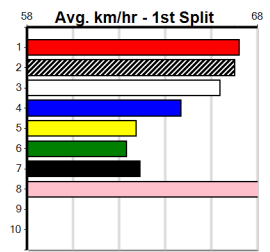

MR HUMMER LIMOS (300+RANK)

Distance: 300m, Race Type: Grade 5, Total Prizemoney: $1,530
1st: $1,000, 2nd: $320, 3rd: $160, 4th: $50

Watchdog Tips:

Bet:

Form Box Wgt Dist Track Date Time BON Margin 1st/2nd (Time) PIR Checked Comment W/R Split 1 S/P Grade

BLUE CHINCHILLA [5]
BE Bitch Apr-22 Sire: SHIMA SHINE Dam: FLOSSING
Owner(s): A Powell
Trainer: Adele Powell (Stanhope)
Winning Distances: < 300m (0) 300 - 399m (5) 400 - 499m (0) 500 - 599m (0) 600 - 699m (0) > 700m (0)
Winning Weights: 27.3(1) 27.4(1) 27.6(1) 28.5(2)
Race results table with columns for rank, weight, track, date, time, odds, margin, sire, dam, PIR, checked, comment, W/R, split, S/P, grade.

Box History
Table with columns: Bx, 1st, 2nd, 3rd, 4th, 5th, 6th, 7th, 8th
Prize Best Starts Trk/Dts APM
$7065.00
16.80(3)-6/9/24
22-5-1-3
13-5-0-2
2775

HE'S SO TOUGH [5]
RF Dog Nov-21 Sire: FERAL FRANKY Dam: LITTLE TUBBSY
Owner(s): G Marshall
Trainer: Pasquale Derubeis (Cape Woola)
Winning Distances: < 300m (0) 300 - 399m (3) 400 - 499m (0) 500 - 599m (0) 600 - 699m (0) > 700m (0)
Winning Weights: 31.5(1) 33.7(1) 33.8(1)
Race results table with columns for rank, weight, track, date, time, odds, margin, sire, dam, PIR, checked, comment, W/R, split, S/P, grade.

Box History
Table with columns: Bx, 1st, 2nd, 3rd, 4th, 5th, 6th, 7th, 8th
Prize Best Starts Trk/Dts APM
$6385.00
16.82(6)-5/1/24
21-3-6-0
10-3-3-0
987

FEROCIOUS SANDY (NSW)[5]
BK Bitch Jan-22 Sire: SHIMA SHINE Dam: MIDNIGHT HERO
Owner(s): WATCH AND WAIT (SYN), S Dalton, C Dalton, L Dalton
Trainer: Leonie Dalton (Coldstream)
Winning Distances: < 300m (0) 300 - 399m (8) 400 - 499m (0) 500 - 599m (0) 600 - 699m (0) > 700m (0)
Winning Weights: 26.0(1) 26.3(1) 26.6(1) 26.8(1) 26.9(1) 27.2(1) 27.4(1) 27.8(1)
Race results table with columns for rank, weight, track, date, time, odds, margin, sire, dam, PIR, checked, comment, W/R, split, S/P, grade.

Box History
Table with columns: Bx, 1st, 2nd, 3rd, 4th, 5th, 6th, 7th, 8th
Prize Best Starts Trk/Dts APM
$11430.00
16.87(1)-1/3/24
40-8-5-1
24-6-3-1
3441

SHE CAN DREAM [5]
BK Bitch Apr-21 Sire: FABREGAS Dam: CARELESS COOKIE
Owner(s): O Cartechini
Trainer: Elaine Cartechini (Hallam)
Winning Distances: < 300m (0) 300 - 399m (5) 400 - 499m (0) 500 - 599m (0) 600 - 699m (0) > 700m (0)
Winning Weights: 24.5(1) 24.8(1) 25.0(1) 25.1(1) 25.5(1)
Race results table with columns for rank, weight, track, date, time, odds, margin, sire, dam, PIR, checked, comment, W/R, split, S/P, grade.

Box History
Table with columns: Bx, 1st, 2nd, 3rd, 4th, 5th, 6th, 7th, 8th
Prize Best Starts Trk/Dts APM
$10155.00
16.80(6)-2/12/24
54-5-8-4
17-5-1-2
3650

ISHMY BELLE [5]
BK Bitch Oct-20 Sire: SLICK Dam: ISHMY GIRL
Owner(s): K Doidge
Trainer: Kenneth Doidge (Murchison)
Winning Distances: < 300m (0) 300 - 399m (0) 400 - 499m (4) 500 - 599m (0) 600 - 699m (0) > 700m (0)
Winning Weights: 28.2(1) 28.3(1) 28.5(1) 28.8(1)
Race results table with columns for rank, weight, track, date, time, odds, margin, sire, dam, PIR, checked, comment, W/R, split, S/P, grade.