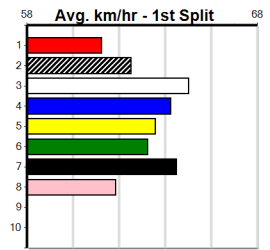

PITSTOP MOWER REPAIRS (300+RANK)

Distance: 300m, Race Type: Grade 7, Total Prizemoney: $1,530
1st: $1,000, 2nd: $320, 3rd: $160, 4th: $50

Watchdog Tips:

Bet:

Form Box	Wgt	Dist	Track	Date	Time	BON	Margin	1st/2nd (Time)	PIR	Checked	Comment	WR	Split 1	S/P	Grade

HEATHER BALE (NSW)[7]

F Bitch **Mar-22** Sire: FERNANDO BALE Dam: IDRIA BALE
Owner(s): FISHOUNDS (SYN), D Fisher, S Fisher Trainer: Jordan Mcquillen (Lara)
Winning Distances: < 300m (0) 300 - 399m (1) 400 - 499m (0) 500 - 599m (0) 600 - 699m (0) > 700m (0)
Winning Weights: 24.8(1)

4th (3)	26.2	425	BEN	R11	29-Oct-24	24.64	24.05	4.00L BOULDER DASH (24.38)	M/555	.	.	.	6.95	$16.50	7
3rd (1)	26.4	425	BEN	R3	04-Nov-24	24.58	23.81	4.00L KISS ME RUBY (24.31)	M/543	.	.	.	6.84	$6.00	T3-7
5th (7)	26.7	425	BEN	R3	13-Nov-24	25.37	24.27	8.50L AUSSIE FLAME (24.80)	M/876	.	.	.	6.96	$9.50	T3-7
4th (2)	25.9	425	BEN	R10	20-Nov-24	24.78	24.19	5.50L GOT IMMUNITY (24.41)	S/764	.	.	.	6.84	$3.90	7
4th (3)	26.0	450	WBL	R7	25-Nov-24	26.08	25.83	3.5L HOOKED ON YUKI (25.84)	S/644	.	.	.	6.89	$16.20	X67
F (5)	26.2	450	SHP	R5	28-Nov-24	0.00	25.42	. WHODAT DUCHESS (25.42)	M/8	.	V21	.	7.06	$23.20	X67
4th (7)	25.8	390	SHP	R9	19-Dec-24	22.71	22.10	3.75L ROMAN EMPIRE (22.46)	M/66	.	.	.	8.72	$12.80	7
F (6)	25.4	390	WBL	R9	23-Dec-24	0.00	22.21	. MAKE US DREAM (22.57)	S/78	.	V0	.	9.11	$4.80	7

Last 3 wins NOT included above

1st (2)	24.8	390	WBL	R1	05-Aug-24	22.64	22.42	3.25L HARDSTYLE GRACIE (22.86)	Q/11	.	.	.	8.79	$4.70	M

Box History

Bx	1st	2nd	3rd	4th	5th	6th	7th	8th
1			1		1			
2	1				1	1		
3				2			1	
4					1	2		
5			1	1	1	1		
6	1	1	1	2				
7			1	2	2		2	
8					1		1	

Prize Best	$2285.00
Starts	FSH
Trk/Dts	30-1-1-4
APM	0-0-0-0
	937

REDBACK EXPRESS [7]

DKBD Dog **Jun-22** Sire: SUPERIOR PANAMA Dam: SASSY IZZY
Owner(s): Jamari (SYN), M Eccles, R George, J Keough Trainer: Jordan Formosa (Heathcote)
Winning Distances: < 300m (0) 300 - 399m (1) 400 - 499m (0) 500 - 599m (0) 600 - 699m (0) > 700m (0)
Winning Weights: 35.1(1)

1st (7)	35.1	390	SHP	R1	16-Nov-24	22.67	22.01	0.50L ASTON CROWN (22.70)	M/31	.	.	.	8.74	$10.50	M
6th (8)	34.9	425	BEN	R3	20-Nov-24	24.82	24.19	8.00L WINE LOVER (24.26)	S/865	.	.	.	6.91	$13.60	7
3rd (6)	34.9	425	BEN	R10	27-Nov-24	24.67	24.03	3.5L MORAINÉ DEMON (24.44)	M/543	.	.	.	6.85	$15.50	T3-7
7th (3)	34.8	390	SHP	R11	05-Dec-24	22.79	22.18	5.50L BREE CABANG (22.42)	S/44	.	.	.	8.81	$6.30	T3-7
5th (8)	34.6	390	SHP	R4	19-Dec-24	22.82	22.10	6.50L MARIONVALE KEV (22.38)	S/45	.	.	.	8.81	$10.50	7
3rd (1)	34.7	390	SHP	R3	23-Dec-24	22.61	22.17	5.00L TINKER BRUCE (22.26)	M/32	.	.	.	8.52	$22.80	X67
5th (2)	34.8	390	SHP	R4	02-Jan-25	23.26	22.20	8.50L BONE SHAKER (22.67)	S/76	.	.	.	8.95	$13.00	T3-7
2nd (4)	34.9	390	SHP	R10	09-Jan-25	22.62	22.20	1.75L SHY CABANG (22.51)	M/22	.	.	.	8.75	$11.90	7

Last 3 wins NOT included above

Prize Best	$2360.00
Starts	FSH
Trk/Dts	17-1-3-3
APM	0-0-0-0
	1689