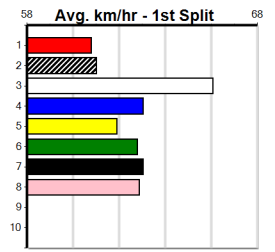

Trainer:
Box History

MONTROSE IGA LIQUOR (300+RANK)

Distance: 350m, Race Type: Mixed 6/7, Total Prizemoney: \$1,530
1st: \$1,000, 2nd: \$320, 3rd: \$160, 4th: \$50

Watchdog Tips:

Bet:

Form Box Wgt Dist Track Date Time BON Margin 1st/2nd (Time) PIR Checked Comment W/R Split 1 S/P Grade