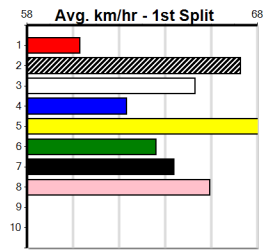

CENTRAL SCAFFOLDS (300+RANK)

Distance: 350m, Race Type: Grade 5, Total Prizemoney: $1,530
1st: $1,000, 2nd: $320, 3rd: $160, 4th: $50

Watchdog Tips:

Bet:

Form Box Wgt Dist Track Date Time BON Margin 1st/2nd (Time) PIR Checked Comment W/R Split 1 S/P Grade

SQUIGGLY PAPA [5]
BK Dog Feb-21 Sire: MEPUNGA BLAZER Dam: HEADSPACE
Owner(s): BELLE ZAC AND CHARLIE (SYN), M Tabb, S Tabb
Winning Distances: < 300m (0) 300 - 399m (3) 400 - 499m (6) 500 - 599m (0) 600 - 699m (0) > 700m (0)
Winning Weights: 29.8(1) 29.9(1) 30.2(2) 30.4(2) 31.2(1) 31.5(1) 31.9(1)
6th (3) 32.0 390 BAL R13 21-Nov-24 22.70 21.93 8.50L BELOW THE CURVE (22.14) S/88 . . . 8.86 $41.00 T3-5
6th (7) 32.4 400 GEL R12 26-Nov-24 23.31 22.58 5.50L SINGLE FLICKER (22.93) M/87 . . . 8.93 $12.50 5
4th (6) 32.5 400 GEL R8 03-Dec-24 23.30 22.66 6.00L THAT'S A BOODIE (22.89) S/77 . . . 9.02 $24.00 T3-5
3rd (5) 31.9 425 BEN R11 14-Dec-24 24.87 24.07 9.50L MAC CRUZ (24.23) M/875 . . . 6.98 $7.00 5
7th (4) 32.0 425 BEN R13 18-Dec-24 24.78 24.15 5.50L AVISWOOD (24.42) S/887 . . . 6.94 $18.20 T3-5
1st (3) 31.9 390 WBL R13 23-Dec-24 22.86 22.21 1.00L JUICE (22.92) M/63 . . . 9.14 $11.60 5
5= (8) 32.1 450 WBL R10 30-Dec-24 25.98 25.27 5.50L ASTON ADVANCE (25.61) M/667 . . . 6.85 $27.40 SH
7th (3) 32.0 390 BAL R3 06-Jan-25 23.27 22.43 7.50L RAPIDFIRE FOREST (22.76) S/88 . . . 8.93 $11.40 T3-5
Last 3 wins NOT included above
1st (7) 29.9 450 TRA R8 03-Jun-24 25.80 25.80 2.00L CINTA'S GIFT (25.92) Q/221 . . . 6.83 $7.40 5
1= (4) 30.4 350 HVL R7 12-Aug-24 19.91 19.47 1.25L PURE PROMISE/SQUIGGLY M/6 . . . 6.86 $17.70 5
1st (6) 31.2 390 WBL R12 07-Oct-24 22.38 22.32 2.00L EVIE MALDINI (22.52) M/33 . . . SW . 8.89 $4.30 5

Trainer: Mathew Tabb (Lara) ENG HVL 2025-01-10
Box History
Bx 1st 2nd 3rd 4th 5th 6th 7th 8th
2 1 1 1 2 1 3
3 3 1 2 1 3 2
4 1 1 1 1 1 1 1
5 1 1 1 3 3 1
6 1 4 1 4 1 3 1
7 2 1 2 2 1 1
8 1 1 1 4 1
Prize Best $14615.00
Starts 19.68(1)-6/9/24
Trk/Dts 76-9-8-7
APM 7-1-1-0 4535