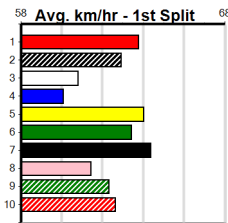

CAMPBELL'S COMMENTS (300+RANK)

Distance: 425m, Race Type: Grade 7, Total Prizemoney: $1,530
1st: $1,000, 2nd: $320, 3rd: $160, 4th: $50

9
4:42PM
(VIC time)

Watchdog Tips: **0** **0** **0** **0** Bet: .