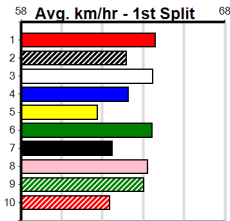

HIP POCKET BENDIGO (300+RANK)

Distance: 425m, Race Type: Grade 7, Total Prizemoney: $1,530
1st: $1,000, 2nd: $320, 3rd: $160, 4th: $50

Watchdog Tips: [0] [0] [0] [0] Bet: