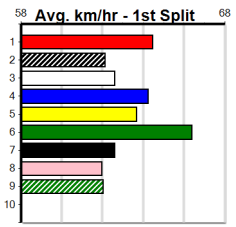

Bendigo

6

3:37PM

(VIC time)

AVARD CIVIL (2-3 WINS) (300+RANK)

Distance: 500m, Race Type: Restricted Win, Total Prizemoney: \$1,740
1st: \$1,150, 2nd: \$360, 3rd: \$180, 4th: \$50

Watchdog Tips: **0** **0** **0** **0** Bet: []