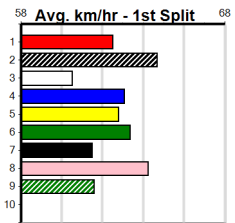

SPORTSBET GREEN TICKS (300+RANK)

Distance: 425m, Race Type: Maiden, Total Prizemoney: $1,530
1st: $1,000, 2nd: $320, 3rd: $160, 4th: $50

2

2:24PM
(VIC time)

Watchdog Tips: **0 0 0 0** Bet: **0**