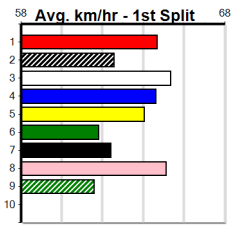

Bendigo

BENDIGO ADVERTISER (300+RANK)

Distance: 425m, Race Type: Maiden, Total Prizemoney: \$1,530
1st: \$1,000, 2nd: \$320, 3rd: \$160, 4th: \$50

3

2:42PM

(VIC time)

Watchdog Tips:

0 0 0 0