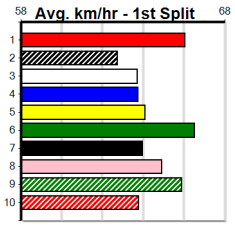

Bendigo

13 (E1)

5:52PM

(VIC time)

BENDIGO RACE 13 (300+RANK)

Distance: 425m, Race Type: Grade 5, Total Prizemoney: \$1,530
1st: \$1,000, 2nd: \$320, 3rd: \$160, 4th: \$50

Watchdog Tips: 0 0 0 0 Bet:

Main race results table with columns: Form, Box, Weight, Dist, Track, Date, Time, BON, Margin, 1st/2nd (Time), PIR, Checked, Comment, W/R, Split 1, S/P, Grade. Includes race details for 10 races (1-10) such as 'REDEMPTION ROCK', 'MY COMPASS', 'ALICE FROM VENUS', etc.