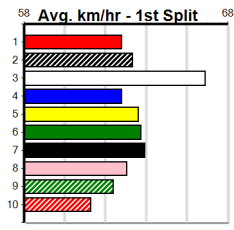

PETER BROWN CUSTOM HOMES (300+R

Distance: 425m, Race Type: Grade 6, Total Prizemoney: $1,530
1st: $1,000, 2nd: $320, 3rd: $160, 4th: $50

Watchdog Tips: 0 0 0 0 Bet:

Main table containing race details for 10 races (1-10), including horse names, trainers, owners, and winning boxes.