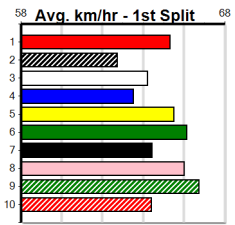

ONE MORE RACE TO GO (300+RANK)

Distance: 425m, Race Type: Grade 5, Total Prizemoney: $1,530
1st: $1,000, 2nd: $320, 3rd: $160, 4th: $50

12

5:34PM
(VIC time)

Watchdog Tips: 0 0 0 0 Bet: .