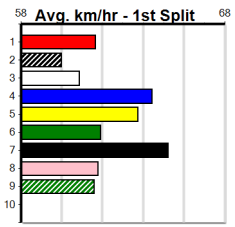

Bendigo

1
2:07PM
(VIC time)

13 RACES TODAY (300+RANK)

Distance: 425m, Race Type: Maiden, Total Prizemoney: $1,530
1st: $1,000, 2nd: $320, 3rd: $160, 4th: $50

Watchdog Tips: 0 0 0 0 Bet: .

Form Box Weight Dist Track Date Time BON Margin 1st/2nd (Time) PIR Checked Comment W/R Split 1 S/P Grade

1 KIWI CRUISE [M]
BK B May-23 **KURO KISMET** **RIVIERA CRUZ**
Trainer: Darren Petersen (Rochester)
2nd (8) 32.1 305 MTG R1 19-Dec-24 18.30 17.80 0.05LHOTFOOT CUDDLES (18.30) 6.03 $5.00 M
4th (8) 32.2 305 MTG R2 26-Dec-24 18.39 17.72 1.5LCOMPTON BOBBY (18.29) 6.02 $2.70 M
6th (5) 32.2 410 HOR R2 31-Dec-24 24.71 23.29 20.00LCANYA JUMP (23.35) M/66 . V0 W 11.01 $54.90 RW
3rd (7) 31.7 305 MTG R1 02-Jan-25 18.26 17.72 3.5LPAYTON'S PEARL (18.01) 5.98 $2.00 M
Owner(s): D Petersen

Winning Boxes

1	2	3	4	5	6	7	8
Prize							
Best							
Starts							
Trk/Dst							
APM							

2 AMRON BUSTER [M]
RBD D Jan-23 **FERAL FRANKY** **BLOCK STAR**
Trainer: Michael Franklin (Bacchus Marsh)
6th (1) 33.5 435 SLE R1 10-Nov-24 25.28 24.30 9.00LSTRIKE A MATCH (24.68) M/788 . . . 5.52 $17.90 M
7th (8) 34.2 390 SHP R1 23-Dec-24 23.22 22.17 9.50LTURBO TERROR (22.59) M/88 . . . 8.88 $2.90 M
3rd (8) 34.1 425 BEN R2 01-Jan-25 25.12 24.10 4.25LMY GIRL MISSY (24.82) M/554 . . . 6.93 $2.40 M
3rd (8) 33.8 425 BEN R2 08-Jan-25 24.49 23.64 4.00LWIZIN WOODHOUSE (24.21) M/553 . . . 6.90 $12.60 T3-M
Owner(s): M Franklin

Winning Boxes

1	2	3	4	5	6	7	8
Prize							
Best							
Starts							
Trk/Dst							
APM							

3 RIPPING IT UP [M]
BK D Jan-23 **FERAL FRANKY** **SANDY'S REVENGE**
Trainer: Scott Stefanos (Longwood)
4th (8) 29.8 460 WGL R3 03-Dec-24 26.87 25.95 6.50LNOT OUR FAULT (26.42) M/666 . V28 . 6.82 $2.20 M
2nd (6) 29.6 450 SHP R5 09-Jan-25 26.26 25.57 0.50LUTAH ICON (26.23) M/667 . . . 7.06 $2.60 M
Owner(s): S Stefanos

Winning Boxes

1	2	3	4	5	6	7	8
Prize							
Best							
Starts							
Trk/Dst							
APM							

4 MISS BARBIE (NSW)[M]
BK B Feb-23 **WEST ON AUGIE** **VICTORIA'S KARA**
Trainer: David Shovan (Powlett Plains)
2nd (4) 26.0 425 BEN R10 11-Dec-24 24.67 24.14 1.75LLIZARD COUNTRY (24.56) Q/111 . . . 6.66 $16.70 T3-RW
5th (8) 25.7 425 BEN R2 18-Dec-24 25.04 24.15 10.00LARCADIA BELLE (24.35) M/544 . . . 6.69 $5.30 T3-M
5th (4) 25.6 425 BEN R3 27-Dec-24 25.25 23.73 15.00LPAW TORRIE (24.26) M/455 . . . 6.71 $45.60 MH
T (6) 25.5 390 SHP R1 09-Jan-25 0.00 22.20 .KRUGER ICON (22.51) M/88 . V0 . 9.39 $4.60 M
Owner(s): J Dale

Winning Boxes

1	2	3	4	5	6	7	8
Prize							
Best							
Starts							
Trk/Dst							
APM							

5 BULLET FORCE [M]
BD B Oct-22 **FERAL FRANKY** **WHISTLING BULLET**
Trainer: Cameron Knott (Mount Camel)
3rd (7) 26.0 390 SHP R3 09-Dec-24 22.73 21.77 4.25LAEROPLANE ARROW (22.45) M/22 . . . 8.58 $18.80 M
8th (5) 26.7 390 SHP R2 23-Dec-24 23.78 22.17 16.00LWESTERN FLAT (22.72) M/38 . . . 8.59 $7.60 M
5th (4) 26.9 425 BEN R2 01-Jan-25 25.38 24.10 8.50LMY GIRL MISSY (24.82) M/143 . . . 6.83 $4.00 M
5th (2) 27.1 425 BEN R1 08-Jan-25 24.90 23.64 12.00LVALLETTA FLASH (24.09) M/334 . . . 6.74 $36.30 T3-M
Owner(s): C Knott

Winning Boxes

1	2	3	4	5	6	7	8
Prize							
Best							
Starts							
Trk/Dst							
APM