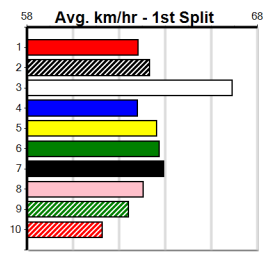

PETER BROWN CUSTOM HOMES (300+RANK)

Distance: 425m, Race Type: Grade 6, Total Prizemoney: $1,530
1st: $1,000, 2nd: $320, 3rd: $160, 4th: $50

Watchdog Tips: ☐ ☐ ☐ ☐ ☐

Bet: ☐

1

POPPY RICK [6]
BK Dog Aug-22 Sire: FERAL FRANKY Dam: STEPPING Trainer: Richard Boehm (Dunolly)
Owner(s): R Boehm
Winning Distances: < 300m (0) 300 - 399m (1) 400 - 499m (1) 500 - 599m (0) 600 - 699m (0) > 700m (0)
Winning Weights: 32.2(1) 32.3(1)

Box	1st	2nd	3rd	4th	5th	6th	7th	8th
1	1	2	1	1	1			
2								
3								
4	1							
5			1					
6			1			1		
7		1	1	1	1		1	
8				2	1			

6th (6) 32.2 410 HOR R2 19-Nov-24 23.98 23.16 7.50L ZIPPING TAMIKI (23.48) M/66 . . . . . 10.78 $14.90 7
1st (1) 32.2 425 BEN R9 27-Nov-24 24.33 24.03 0.50L GREEDY RICH (24.37) M/111 . . . . . 6.61 $4.60 T3-7
4th (7) 32.2 410 HOR R4 03-Dec-24 24.64 23.06 19.00 SOMETHING GOOD (23.36) M/45 . . . . . 10.64 $9.30 6G
3rd (5) 32.4 410 HOR R3 10-Dec-24 23.93 23.06 9.50L NOVA OWEN (23.29) M/43 . . . . . 10.59 $83.90 X67
3rd (6) 32.2 425 BEN R10 18-Dec-24 24.48 24.15 2.50L GRANNIE MAY (24.32) M/322 . . . . . 6.78 $11.50 T3-6
4th (1) 32.3 390 BAL R14 24-Dec-24 22.69 22.09 3.5L MINH JACK (22.44) M/33 . . . . . 8.54 $1.80 T3-6
5th (2) 32.4 410 HOR R3 27-Dec-24 24.26 23.28 10.00 LEONESSA (23.58) M/44 . . SW . . 10.72 $21.40 6G
4th (8) 32.9 390 BAL R2 06-Jan-25 23.30 22.43 11.00 CRAIG KEEPING (22.56) S/44 . . . . . 8.70 $3.70 T3-6

Last 3 wins NOT included above
1st (4) 32.3 390 BAL R1 21-Oct-24 22.39 22.03 5.00L GOES UNPUNISHED (22.73) Q/11 . . SW . . 8.56 $5.50 T3-M

Prize Best Starts Trk/Dts APM $3505.00 24.33(1)-27/11/24 17-2-3-2 3-1-0-1 2446

2

FORBIDDEN JUTSU (NSW)[6]
BK Dog Aug-22 Sire: MR PUPPARAZZI Dam: BEGONIA BALE Trainer: Bobby Napolitano (West Wodong)
Owner(s): B Napolitano
Winning Distances: < 300m (0) 300 - 399m (1) 400 - 499m (1) 500 - 599m (0) 600 - 699m (0) > 700m (0)
Winning Weights: 29.3(1) 29.8(1)

Box	1st	2nd	3rd	4th	5th	6th	7th	8th
1	1	1	1	1	1			
2								
3	1				1			
4								
5		1						
6								
7	1	1				1	1	
8	1	1						1

6th (7) 29.9 400 WAG R10 19-Aug-24 23.73 22.90 9.50L TIPPER UP (23.08) $5.50 5
2nd (5) 29.3 400 WAG R8 02-Sep-24 23.47 22.73 0.75L ASTON HEINEKEN (23.41) $3.00 5
2nd (8) 28.4 400 WAG R7 16-Sep-24 23.84 22.88 9.00L LADY AMRON (23.23) $3.50 5
4th (2) 28.0 525 WAG R8 20-Sep-24 30.64 30.02 9.00L FOLLOW THE BAND (30.02) . . . . . 5.32 $51.00 NG
6th (1) 28.2 450 SHP R5 12-Oct-24 25.89 25.15 11.00 CROCODILE ROLL (25.15) M/666 . . . . . 6.82 $5.70 RW
6th (8) 28.3 400 WAG R4 18-Oct-24 23.74 23.06 9.50L WHAT A ROUGHY (23.08) $16.00 5
7th (7) 28.7 400 WAG R9 15-Nov-24 23.89 22.75 17.00 BE NIMBLE (22.75) $12.00 5
2nd (1) 28.8 400 WAG R7 06-Dec-24 23.03 22.86 2.25L LADY AMRON (22.86) $7.50 5

Last 3 wins NOT included above
1st (8) 29.3 400 WAG R1 15-Jul-24 23.10 22.81 3.00L SPIN AROUND BLUE (23.31) . . . . . $1.90 M
1st (3) 29.8 390 SHP R10 25-Jul-24 22.40 22.20 2.50L JARMON (22.56) S/51 . . . . . 8.63 $13.20 T3-7

Prize Best Starts Trk/Dts APM $3025.00 FSH 15-2-4-1 0-0-0-0 1201