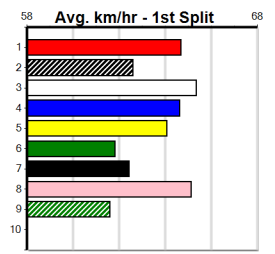

Bendigo

3

2:42PM

(VIC time)

BENDIGO ADVERTISER (300+RANK)

Distance: 425m, Race Type: Maiden, Total Prizemoney: $1,530
1st: $1,000, 2nd: $320, 3rd: $160, 4th: $50

Watchdog Tips: ☐ ☐ ☐ ☐ ☐ ☐ Bet:

Box History

Form Box	Wgt	Dist	Track	Date	Time	BON	Margin	1st/2nd (Time)	PIR	Checked	Comment	WR	Split 1	S/P	Grade
1															
ULTIMATE BLEND [M]															
BK Bitch			Apr-23			Sire: AUSSIE INFRARED			Dam: FRANK'S GIRL			Trainer: Matthew Lanigan (Rowsley)			
Owner(s): S Philp			ENG GEL 2025-01-14												
Winning Distances: < 300m (0) 300 - 399m (0) 400 - 499m (0) 500 - 599m (0) 600 - 699m (0) > 700m (0)															
Winning Weights:															
2nd (2)		24.7	390	BAL	R1	13-Dec-24	22.68	22.19	7.00L PAW OLYSLAGERS (22.19)	M/32			8.79	$2.40	M
2nd (3)		24.5	390	WBL	R1	19-Dec-24	22.59	21.82	2.75L BRIELLE (22.41)	M/33			8.72	$3.10	M
4th (7)		24.7	485	HOR	R1	31-Dec-24	28.37	27.51	4.25L BLACK REALITY (28.08)	Q/332			6.79	$1.80	M
4th (6)		24.9	410	HOR	R1	06-Jan-25	24.01	22.89	12.00 PAW SAKAKIBURA (23.21)	M/44			10.45	$8.00	M
Last 3 wins NOT included above															
<table border="1" style="float: right;"> <caption>Box History</caption> <thead> <tr><th>Bx</th><th>1st</th><th>2nd</th><th>3rd</th><th>4th</th><th>5th</th><th>6th</th><th>7th</th><th>8th</th></tr> </thead> <tbody> <tr><td>1</td><td></td><td></td><td></td><td></td><td></td><td></td><td></td><td></td></tr> <tr><td>2</td><td>1</td><td></td><td></td><td></td><td></td><td></td><td></td><td></td></tr> <tr><td>3</td><td></td><td></td><td></td><td></td><td></td><td></td><td></td><td></td></tr> <tr><td>4</td><td></td><td>1</td><td></td><td></td><td></td><td></td><td></td><td></td></tr> <tr><td>5</td><td></td><td></td><td></td><td></td><td></td><td></td><td></td><td></td></tr> <tr><td>6</td><td></td><td></td><td></td><td></td><td></td><td></td><td></td><td></td></tr> <tr><td>7</td><td></td><td></td><td></td><td></td><td></td><td></td><td></td><td></td></tr> <tr><td>8</td><td></td><td></td><td></td><td></td><td></td><td></td><td></td><td></td></tr> <tr><td>Prize Best</td><td colspan="8"></td></tr> <tr><td>Starts</td><td colspan="8">$1190.00 FSH</td></tr> <tr><td>Trk/Dts</td><td colspan="8">4-0-2-0</td></tr> <tr><td>APM</td><td colspan="8">0-0-0-0</td></tr> <tr><td></td><td colspan="8">1086</td></tr> </tbody> </table>															

Box History

2															
SINALOA ICON [M]															
BK Bitch			Jul-22			Sire: JARVIS BALE			Dam: TIJUANA ICON			Trainer: Marien Sullivan (Shepparton East)			
Owner(s): Sullivan Sullivan (SYN), R Sullivan, M Sullivan															
Winning Distances: < 300m (0) 300 - 399m (0) 400 - 499m (0) 500 - 599m (0) 600 - 699m (0) > 700m (0)															
Winning Weights:															
5th (1)		25.1	425	BEN	R1	18-Sep-24	25.63	24.12	17.00 BAKALI SURPRISE (24.51)	M/755			7.06	$5.50	T3-M
7th (1)		25.3	390	SHP	R2	14-Nov-24	23.46	22.08	16.00 LADY HALIME (22.38)	Q/57			8.69	$8.90	M
3rd (8)		25.0	390	SHP	R2	28-Nov-24	23.02	22.30	7.00L WAS HE SLOW (22.55)	M/33			8.77	$18.20	M
2nd (6)		24.9	390	SHP	R1	05-Dec-24	23.10	22.18	1.5L PAW ILLABO (23.01)	M/43			8.79	$53.10	T3-M
6th (5)		24.9	390	SHP	R1	12-Dec-24	23.43	21.78	13.00 MAGIC TIGERESS (22.54)	M/55			9.01	$30.40	M
5th (4)		24.7	390	SHP	R1	30-Dec-24	23.12	21.71	12.00 WALLAN ACE (22.34)	Q/76			8.84	$37.10	M
2nd (4)		24.9	390	SHP	R9	06-Jan-25	23.14	22.07	1.25L ZORRILLA (23.07)	Q/63			8.80	$23.00	M
6th (6)		24.9	390	SHP	R2	09-Jan-25	23.37	22.20	11.00 NICK'S MATE (22.65)	M/77			8.90	$27.50	M
Last 3 wins NOT included above															
<table border="1" style="float: right;"> <caption>Box History</caption> <thead> <tr><th>Bx</th><th>1st</th><th>2nd</th><th>3rd</th><th>4th</th><th>5th</th><th>6th</th><th>7th</th><th>8th</th></tr> </thead> <tbody> <tr><td>1</td><td></td><td></td><td></td><td></td><td></td><td></td><td></td><td></td></tr> <tr><td>2</td><td></td><td></td><td></td><td></td><td></td><td></td><td></td><td></td></tr> <tr><td>3</td><td></td><td></td><td></td><td></td><td></td><td></td><td></td><td></td></tr> <tr><td>4</td><td>1</td><td></td><td></td><td></td><td></td><td></td><td></td><td></td></tr> <tr><td>5</td><td></td><td></td><td></td><td></td><td></td><td></td><td></td><td></td></tr> <tr><td>6</td><td></td><td></td><td></td><td></td><td></td><td></td><td></td><td></td></tr> <tr><td>7</td><td></td><td></td><td></td><td></td><td></td><td></td><td></td><td></td></tr> <tr><td>8</td><td></td><td></td><td>1</td><td></td><td></td><td></td><td></td><td></td></tr> <tr><td>Prize Best</td><td colspan="8"></td></tr> <tr><td>Starts</td><td colspan="8">25.63(1)-18/9/24</td></tr> <tr><td>Trk/Dts</td><td colspan="8">12-0-2-1</td></tr> <tr><td>APM</td><td colspan="8">1-0-0-0</td></tr> <tr><td></td><td colspan="8">1124</td></tr> </tbody> </table>