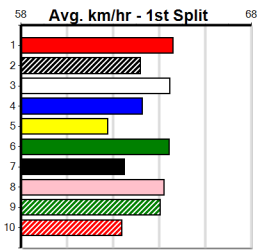

Bendigo

4

3:02PM

(VIC time)

HIP POCKET BENDIGO (300+RANK)

Distance: 425m, Race Type: Grade 7, Total Prizemoney: $1,530
1st: $1,000, 2nd: $320, 3rd: $160, 4th: $50

Watchdog Tips:

Bet:

Form Box	Wgt	Dist	Track	Date	Time	BON	Margin	1st/2nd (Time)	PIR	Checked	Comment	WR	Split 1	S/P	Grade

1

BLUE ROSES [7]
BE Bitch Mar-23 Sire: FERNANDO BALE Dam: MEPUNGA SPECTRE Trainer: Rebekah Dudley (Arcadia South)
Owner(s): J Shaw
Winning Distances: < 300m (0) 300 - 399m (1) 400 - 499m (0) 500 - 599m (0) 600 - 699m (0) > 700m (0)
Winning Weights: 27.2(1)
2nd (4) 27.2 450 SHP R3 14-Nov-24 25.93 25.54 5.50L ASTON RUMBA (25.56) M/322 . . . . . 6.73 $3.30 M
4th (5) 27.4 390 SHP R9 21-Nov-24 22.79 22.13 1.25L SUGAR SHINE (22.71) M/75 . . . . . 8.99 $2.00 T3-M
4th (2) 27.2 450 SHP R1 25-Nov-24 26.26 24.93 5.50L BLACK CABANG (25.88) M/555 . . . . . 6.96 $4.20 M
8th (5) 27.2 515 SAP R1 02-Dec-24 31.02 29.53 13.00 SLOW POKE (30.11) S/5888 . . . . . 5.27 $49.20 M
1st (6) 27.2 350 HVL R9 17-Dec-24 19.65 19.60 4.50L SLEEK DESIGN (19.95) M/1 . . . . . 6.66 $3.40 M
3rd (3) 27.3 350 HVL R9 27-Dec-24 19.90 19.51 0.50L GOLD VENOM (19.88) M/5 . . . . . 6.73 $4.60 T3-7
3rd (6) 27.3 450 SHP R5 02-Jan-25 25.99 25.51 3.00L TOO COLD (25.79) M/655 . . . . . 6.87 $6.60 T3-RW
4th (3) 27.2 450 SHP R5 11-Jan-25 25.87 25.44 5.50L RED ROCKS BEAUTY (25.52) M/554 . . . . . 6.90 $13.60 7
Last 3 wins NOT included above

Box History

Bx	1st	2nd	3rd	4th	5th	6th	7th	8th
1								
2					2			
3			1	2				
4		1						
5				1				1
6	1		1					1
7								
8								

Prize Best $2105.00
Starts FSH
Trk/Dts 11-1-1-2
APM 0-0-0-0
1956

2

ZORRILLA [7]
BD Dog Jan-22 Sire: ANDO'S MAC Dam: MONEYPENNY Trainer: Richard Anchen (Girgarre)
Owner(s): B Kinder
Winning Distances: < 300m (0) 300 - 399m (1) 400 - 499m (0) 500 - 599m (0) 600 - 699m (0) > 700m (0)
Winning Weights: 30.2(1)
6th (3) 30.2 390 SHP R1 30-Dec-24 23.14 21.71 12.00 WALLAN ACE (22.34) M/65 . . . . . 8.84 $12.50 M
1st (2) 30.2 390 SHP R9 06-Jan-25 23.07 22.07 1.25L SINALOA ICON (23.14) S/34 . . . . . 8.76 $8.30 M
Last 3 wins NOT included above

Box History

Bx	1st	2nd	3rd	4th	5th	6th	7th	8th
1								
2	1							
3						1		
4								
5								
6								
7								
8								

Prize Best $1680.00
Starts FSH
Trk/Dts 2-1-0-0
APM 0-0-0-0
1680