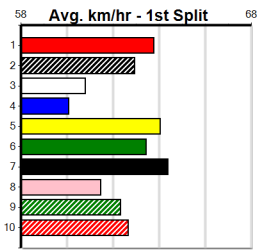

CAMPBELL'S COMMENTS (300+RANK)

Distance: 425m, Race Type: Grade 7, Total Prizemoney: $1,530
1st: $1,000, 2nd: $320, 3rd: $160, 4th: $50

Watchdog Tips:

Bet:

Form Box Wgt Dist Track Date Time BON Margin 1st/2nd (Time) PIR Checked Comment W/R Split 1 S/P Grade

GOOSEBUMPS RICO (NSW)[7]

BD Dog Feb-23 Sire: HARD STYLE RICO Dam: DRAKENSBERG DOT

Owner(s): GOOSEBUMPS RACING (SYN), T Coad, C Quinlan
Winning Distances: < 300m (0) 300 - 399m (0) 400 - 499m (1) 500 - 599m (0) 600 - 699m (0) > 700m (0)

Trainer: Darren Fisher (Lara)

Winning Weights: 32.9(1)

Table of race results for GOOSEBUMPS RICO, including dog name, weight, track, date, time, and prize money.

Last 3 wins NOT included above

Box History

Box History table for GOOSEBUMPS RICO showing performance across different boxes (1-8) and splits.

BEAST POWER [7]

BD Dog Jan-22 Sire: BEAST UNLEASHED Dam: KUNG FU HUSTLE

Owner(s): A Debattista
Winning Distances: < 300m (0) 300 - 399m (1) 400 - 499m (0) 500 - 599m (0) 600 - 699m (0) > 700m (0)

Trainer: Chananchida Sriboon (Sedgwick)

Winning Weights: 39.0(1)

Table of race results for BEAST POWER, including dog name, weight, track, date, time, and prize money.

Last 3 wins NOT included above

Box History

Box History table for BEAST POWER showing performance across different boxes (1-8) and splits.

GLOWING ETHICS (NSW)[7]

BE Bitch Jul-22 Sire: AUSSIE INFRARED Dam: SNAZZY ETHICS

Owner(s): M Pitman
Winning Distances: < 300m (0) 300 - 399m (0) 400 - 499m (1) 500 - 599m (0) 600 - 699m (0) > 700m (0)

Trainer: Julie Chilcott (Heathcote)

Winning Weights: 26.1(1)

Table of race results for GLOWING ETHICS, including dog name, weight, track, date, time, and prize money.

Last 3 wins NOT included above

Box History

Box History table for GLOWING ETHICS showing performance across different boxes (1-8) and splits.

NICK'S MATE [7]

BK Dog Jul-22 Sire: BEAST UNLEASHED Dam: MEPUNGA FAME

Owner(s): P Jorgensen
Winning Distances: < 300m (0) 300 - 399m (1) 400 - 499m (0) 500 - 599m (0) 600 - 699m (0) > 700m (0)

Trainer: Peter Knott (Carnegie)

Winning Weights: 31.1(1)

Table of race results for NICK'S MATE, including dog name, weight, track, date, time, and prize money.

Last 3 wins NOT included above

Box History

Box History table for NICK'S MATE showing performance across different boxes (1-8) and splits.

VALLETTA FLASH [7]

F Dog May-23 Sire: KOBLENZ Dam: VALLETTA MIST

Owner(s): J Nicholls
Winning Distances: < 300m (0) 300 - 399m (0) 400 - 499m (1) 500 - 599m (0) 600 - 699m (0) > 700m (0)

Trainer: Matthew Lanigan (Rowsley)

Winning Weights: 33.4(1)

Table of race results for VALLETTA FLASH, including dog name, weight, track, date, time, and prize money.

Last 3 wins NOT included above

Box History

Box History table for VALLETTA FLASH showing performance across different boxes (1-8) and splits.