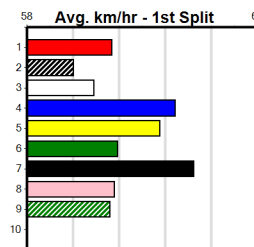

13 RACES TODAY (300+RANK)

1
2:07PM
(VIC time)

Distance: 425m, Race Type: Maiden, Total Prizemoney: $1,530
1st: $1,000, 2nd: $320, 3rd: $160, 4th: $50

Watchdog Tips: ☐ ☐ ☐ ☐ ☐ **Bet:** ☐

Form	Box	Wgt	Dist	Track	Date	Time	BON	Margin	1st/2nd (Time)	PIR	Checked	Comment	W/R	Split 1	S/P	Grade

1

KIWI CRUISE [M]
BK Bitch May-23 Sire: KURO KISMET Dam: RIVIERA CRUZ Trainer: Darren Petersen (Rochester)
Owner(s): D Petersen
Winning Distances: < 300m (0) 300 - 399m (0) 400 - 499m (0) 500 - 599m (0) 600 - 699m (0) > 700m (0)
Winning Weights:
2nd (7) 31.6 300 MBS R1 26-Nov-24 17.68 16.71 10.00 YARRAMUNDI ZENA (16.98) 4.75 $6.00 M
2nd (8) 32.1 305 MTG R1 19-Dec-24 18.30 17.80 0.05L HOTFOOT CUDDLES (18.30) 6.03 $5.00 M
4th (8) 32.2 305 MTG R2 26-Dec-24 18.39 17.72 1.5L COMPTON BOBBY (18.29) 6.02 $2.70 M
6th (5) 32.2 410 HOR R2 31-Dec-24 24.71 23.29 20.00 CANYA JUMP (23.35) M/66 VO W 11.01 $54.90 RW
3rd (7) 31.7 305 MTG R1 02-Jan-25 18.26 17.72 3.5L PAYTON'S PEARL (18.01) 5.98 $2.00 M
Last 3 wins NOT included above

Box History

Bx	1st	2nd	3rd	4th	5th	6th	7th	8th
1								
2								
3								
4								
5						1		
6								
7		1	1					
8		1	1					

Prize Best	$645.00
Starts	FSH
Trk/Dts	5-0-2-1
APM	0-0-0-0
	605

2

AMRON BUSTER [M]
RBD Dog Jan-23 Sire: FERAL FRANKY Dam: BLOCK STAR Trainer: Michael Franklin (Bacchus Marsh)
Owner(s): M Franklin
Winning Distances: < 300m (0) 300 - 399m (0) 400 - 499m (0) 500 - 599m (0) 600 - 699m (0) > 700m (0)
Winning Weights:
6th (1) 33.5 435 SLE R1 10-Nov-24 25.28 24.30 9.00L STRIKE A MATCH (24.68) M/788 5.52 $17.90 M
7th (8) 34.2 390 SHP R1 23-Dec-24 23.22 22.17 9.50L TURBO TERROR (22.59) M/88 8.88 $2.90 M
3rd (8) 34.1 425 BEN R2 01-Jan-25 25.12 24.10 4.25L MY GIRL MISSY (24.82) M/554 6.93 $2.40 M
3rd (8) 33.8 425 BEN R2 08-Jan-25 24.49 23.64 4.00L WIZIN WOODHOUSE (24.21) M/553 6.90 $12.60 T3-M
Last 3 wins NOT included above

Box History

Bx	1st	2nd	3rd	4th	5th	6th	7th	8th
1						1		
2								
3								
4								
5								
6								
7								
8		2					1	

Prize Best	$320.00
Starts	24.49(8)-8/1/25
Trk/Dts	4-0-0-2
APM	2-0-0-2
	320

3

RIPPING IT UP [M]
BK Dog Jan-23 Sire: FERAL FRANKY Dam: SANDY'S REVENGE Trainer: Scott Stefanos (Longwood)
Owner(s): S Stefanos
Winning Distances: < 300m (0) 300 - 399m (0) 400 - 499m (0) 500 - 599m (0) 600 - 699m (0) > 700m (0)
Winning Weights:
4th (8) 29.8 460 WGL R3 03-Dec-24 26.87 25.95 6.50L NOT OUR FAULT (26.42) M/666 V28 6.82 $2.20 M
2nd (6) 29.6 450 SHP R5 09-Jan-25 26.26 25.57 0.50L UTAH ICON (26.23) M/667 7.06 $2.60 M
Last 3 wins NOT included above

Box History

Bx	1st	2nd	3rd	4th	5th	6th	7th	8th
1								
2								
3								
4								
5								
6		1						
7								
8				1				

Prize Best	$395.00
Starts	FSH
Trk/Dts	2-0-1-0
APM	0-0-0-0
	380