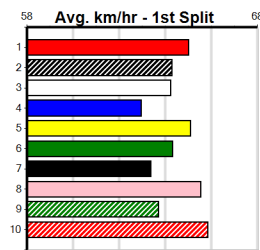

AG TYRES & WHEELS (300+RANK)

Distance: 425m, Race Type: Grade 5, Total Prizemoney: $1,530
1st: $1,000, 2nd: $320, 3rd: $160, 4th: $50

Watchdog Tips:

Bet:

Table with columns: Form Box, Wgt, Dist, Track, Date, Time, BON, Margin, 1st/2nd (Time), PIR, Checked, Comment, W/R, Split 1, S/P, Grade

SLINGSHOT PENNY [5]
BE Bitch Jan-21
Owner(s): M Lingard
Sire: HIGH EARNER Dam: SLINGSHOT GYPSY
Trainer: Maria Lingard (Kilmore)
Winning Distances: < 300m (0) 300 - 399m (3) 400 - 499m (0) 500 - 599m (0) 600 - 699m (0) > 700m (0)
Winning Weights: 23.6(1) 24.1(1) 24.2(1)
Box History table and Prize Best Starts table included.

HALEIGH VELLA [5]
BK Bitch Nov-21
Owner(s): V Giles
Sire: SHIMA SHINE Dam: IT'S A DIVA
Trainer: Peter Bartlett (Bamawm)
Winning Distances: < 300m (0) 300 - 399m (7) 400 - 499m (5) 500 - 599m (0) 600 - 699m (0) > 700m (0)
Winning Weights: 28.0(1) 28.6(1) 29.3(1) 29.4(1) 29.5(2) 29.6(1) 29.7(3) 29.8(1) 30.1(1)
Box History table and Prize Best Starts table included.

REV QUERIDA [5]
BK Bitch Mar-22
Owner(s): G Hammerstein
Sire: SHIMA SHINE Dam: JD REVELATION
Trainer: Grant Hammerstein (Kinglake We)
Winning Distances: < 300m (0) 300 - 399m (2) 400 - 499m (5) 500 - 599m (1) 600 - 699m (0) > 700m (0)
Winning Weights: 29.1(1) 29.2(2) 29.3(2) 29.6(3)
Box History table and Prize Best Starts table included.

SPIRIT OF PANAMA [5]
BD Dog Jul-21
Owner(s): C Knott
Sire: SUPERIOR PANAMA Dam: CHUN LI
Trainer: Cameron Knott (Mount Camel)
Winning Distances: < 300m (0) 300 - 399m (2) 400 - 499m (1) 500 - 599m (0) 600 - 699m (0) > 700m (0)
Winning Weights: 29.7(1) 30.1(1) 30.2(1)
Box History table and Prize Best Starts table included.

ASTON PACE [5]
WBE Bitch Jan-22
Owner(s): R Borda
Sire: FERNANDO BALE Dam: ZOOM OUT
Trainer: Stephen Tabb (Lara)
Winning Distances: < 300m (0) 300 - 399m (1) 400 - 499m (2) 500 - 599m (1) 600 - 699m (0) > 700m (0)
Winning Weights: 25.6(1) 25.7(1) 26.1(1) 26.5(1)
Box History table and Prize Best Starts table included.