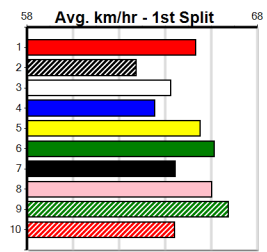

Bendigo
12
5:34PM
(VIC time)

ONE MORE RACE TO GO (300+RANK)

Distance: 425m, Race Type: Grade 5, Total Prizemoney: $1,530
1st: $1,000, 2nd: $320, 3rd: $160, 4th: $50

Watchdog Tips: ☐ ☐ ☐ ☐ ☐

Bet:

LITTLE GLADYS [5]
WBD Bitch Feb-22 Sire: FERNANDO BALE Dam: MY DEWANA PENNY
Owner(s): C Brett Trainer: Cole Brett (Kurunjang)
Winning Distances: < 300m (0) 300 - 399m (2) 400 - 499m (1) 500 - 599m (0) 600 - 699m (0) > 700m (0)
Winning Weights: 25.4(1) 26.9(1) 27.2(1)

Box	1st	2nd	3rd	4th	5th	6th	7th	8th
1		1	1					
2	1			2				
3				1				
4					1			
5	1	1	1	1	1			
6	1						1	2
7		1	2	2		1		
8		1				1	1	

Prize Best Starts Trk/Dts APM: $5625.00, 24.11(6)-23/10/24, 26-3-4-4, 8-1-0-1, 2963

PRINCE PIERRE [5]
BK Dog Apr-22 Sire: ORSON ALLEN Dam: CULLQUIN CERSEI
Owner(s): C Brett Trainer: Cole Brett (Kurunjang)
Winning Distances: < 300m (0) 300 - 399m (0) 400 - 499m (5) 500 - 599m (0) 600 - 699m (0) > 700m (0)
Winning Weights: 30.6(1) 30.7(2) 31.6(1) 32.0(1)

Box	1st	2nd	3rd	4th	5th	6th	7th	8th
1	3	1	1		2			1
2				1				
3				1				
4					2		1	1
5			1		1	1	1	
6			2					1
7	2	1		1	2			
8				1	1	1		1

Prize Best Starts Trk/Dts APM: $7100.00, 24.10(7)-1/1/25, 31-5-2-4, 13-4-2-2, 3892

LEONARDO ZEAL [5]
BK Dog Jun-22 Sire: SUPERIOR PANAMA Dam: ZEAL SENSATION
Owner(s): Real zeal (SYN), M Tabb, S Tabb Trainer: Kathrynne Tabb (Lara)
Winning Distances: < 300m (0) 300 - 399m (3) 400 - 499m (0) 500 - 599m (0) 600 - 699m (0) > 700m (0)
Winning Weights: 30.7(1) 30.9(1) 31.4(1)

Box	1st	2nd	3rd	4th	5th	6th	7th	8th
1	1	1	1					
2		2	1		1			1
3								
4		1	1					
5					1	1		
6								
7	1		1					
8	1			1	1	1		2

Prize Best Starts Trk/Dts APM: $7825.00, 24.30(2)-8/1/25, 21-3-4-4, 1-0-1-0, 2409

BROOMBRAE TOMMY [5]
BE Dog Jul-21 Sire: TOMMY SHELBY Dam: ZIANNA ROSE
Owner(s): J Torr Trainer: Jennifer Torr (Woodvale)
Winning Distances: < 300m (0) 300 - 399m (3) 400 - 499m (7) 500 - 599m (1) 600 - 699m (0) > 700m (0)
Winning Weights: 31.5(1) 31.8(1) 31.9(1) 32.0(2) 32.1(2) 32.3(2) 32.4(1) 33.0(1)

Box	1st	2nd	3rd	4th	5th	6th	7th	8th
1	2	1	1	3				
2	1	1	2			1	1	
3	1		1	1	2	2		
4	2	2	2	1				1
5			1	1	2	2		
6	1	1	3			3		
7				2	4			
8	4				1	2	1	2

Prize Best Starts Trk/Dts APM: $23000.00, 24.41(8)-26/9/24, 58-11-4-10, 2-1-0-0, 3364

ROMENA CHARM [5]
BK Bitch Dec-20 Sire: SENNACHIE Dam: WHAT FEELING
Owner(s): UGLIETTA (SYN), J Uglietta, M Uglietta Trainer: Joe Uglietta (Yan Yean)
Winning Distances: < 300m (0) 300 - 399m (9) 400 - 499m (2) 500 - 599m (0) 600 - 699m (0) > 700m (0)
Winning Weights: 27.0(1) 27.1(3) 27.2(2) 27.4(1) 27.6(1) 27.7(1) 27.9(1) 28.3(1)

Box	1st	2nd	3rd	4th	5th	6th	7th	8th
1	2	1	3			1		1
2		1	4	1	3		3	
3	3		1	2	4		4	
4	1	2	2	1		1	1	
5	3	2	4	4	3	4	1	2
6	1	1	2	1		1	1	1
7	3	2	5	1	1	1	2	
8	1	2		1	1	2	5	1

Prize Best Starts Trk/Dts APM: $21361.25, 24.36(7)-22/11/23, 100-11-12-18, 11-1-3-0, 4209