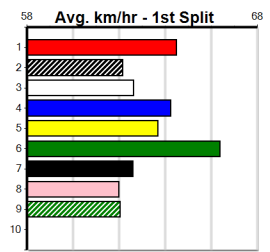

AVARD CIVIL (2-3 WINS) (300+RANK)

Distance: 500m, Race Type: Restricted Win, Total Prizemoney: $1,740
1st: $1,150, 2nd: $360, 3rd: $180, 4th: $50

Watchdog Tips:

Bet:

Form Box Wgt Dist Track Date Time BON Margin 1st/2nd (Time) PIR Checked Comment W/R Split 1 S/P Grade

TUDOR PEAK [5]

BD Dog Apr-22 Sire: ORSON ALLEN Dam: CULLQUIN CERSEI Owner(s): TOP SHOT (SYN), S Quinlan, J Accurso, C Russell Trainer: Shara Quinlan (Rushworth)

Winning Distances: < 300m (0) 300 - 399m (0) 400 - 499m (0) 500 - 599m (3) 600 - 699m (0) > 700m (0)

Winning Weights: 31.1(1) 31.2(1) 31.4(1)

Table of race results for Tudor Peak including runner number, dog name, date, time, and prize money.

Last 3 wins NOT included above

Table of additional race results for Tudor Peak.

Box History

Box History table showing race history for Tudor Peak across various positions.

1

SAVVY LONG LEGS [6]

BD Dog May-22 Sire: FERAL FRANKY Dam: SAUSAGE SIZZLE Owner(s): M Accardi Trainer: Ciro Accardi (Heathcote)

Winning Distances: < 300m (0) 300 - 399m (0) 400 - 499m (1) 500 - 599m (1) 600 - 699m (0) > 700m (0)

Winning Weights: 36.2(2)

Table of race results for Savvy Long Legs including runner number, dog name, date, time, and prize money.

Last 3 wins NOT included above

Table of additional race results for Savvy Long Legs.

Box History

Box History table showing race history for Savvy Long Legs across various positions.

2

AS YOU WERE [5]

BE Dog Nov-21 Sire: FERNANDO BALE Dam: IMMERSION Owner(s): SEE THE DREAM (SYN), S Buccilli, B Buccilli Trainer: Russell Edwards (Devon Meadow)

Winning Distances: < 300m (0) 300 - 399m (0) 400 - 499m (2) 500 - 599m (1) 600 - 699m (0) > 700m (0)

Winning Weights: 31.9(1) 32.2(1) 32.3(1)

Table of race results for As You Were including runner number, dog name, date, time, and prize money.

Last 3 wins NOT included above

Table of additional race results for As You Were.

Box History

Box History table showing race history for As You Were across various positions.

3

MOE PATTY [6]

RF Bitch Feb-22 Sire: FERNANDO BALE Dam: VAN NINDI Owner(s): B Kinder Trainer: Brenda Kinder (Girgarre)

Winning Distances: < 300m (0) 300 - 399m (2) 400 - 499m (0) 500 - 599m (0) 600 - 699m (0) > 700m (0)

Winning Weights: 23.2(1) 23.8(1)

Table of race results for Moe Patty including runner number, dog name, date, time, and prize money.

Last 3 wins NOT included above

Table of additional race results for Moe Patty.

Box History

Box History table showing race history for Moe Patty across various positions.

4

ALMOST IMMINENT [5]

BD Bitch Mar-22 Sire: SUPERIOR PANAMA Dam: IMMINENT Owner(s): J Chilcott Trainer: Julie Chilcott (Heathcote)

Winning Distances: < 300m (0) 300 - 399m (1) 400 - 499m (0) 500 - 599m (2) 600 - 699m (0) > 700m (0)

Winning Weights: 28.0(1) 28.5(1) 29.5(1)

Table of race results for Almost Imminent including runner number, dog name, date, time, and prize money.

Last 3 wins NOT included above

Table of additional race results for Almost Imminent.

Box History

Box History table showing race history for Almost Imminent across various positions.

5